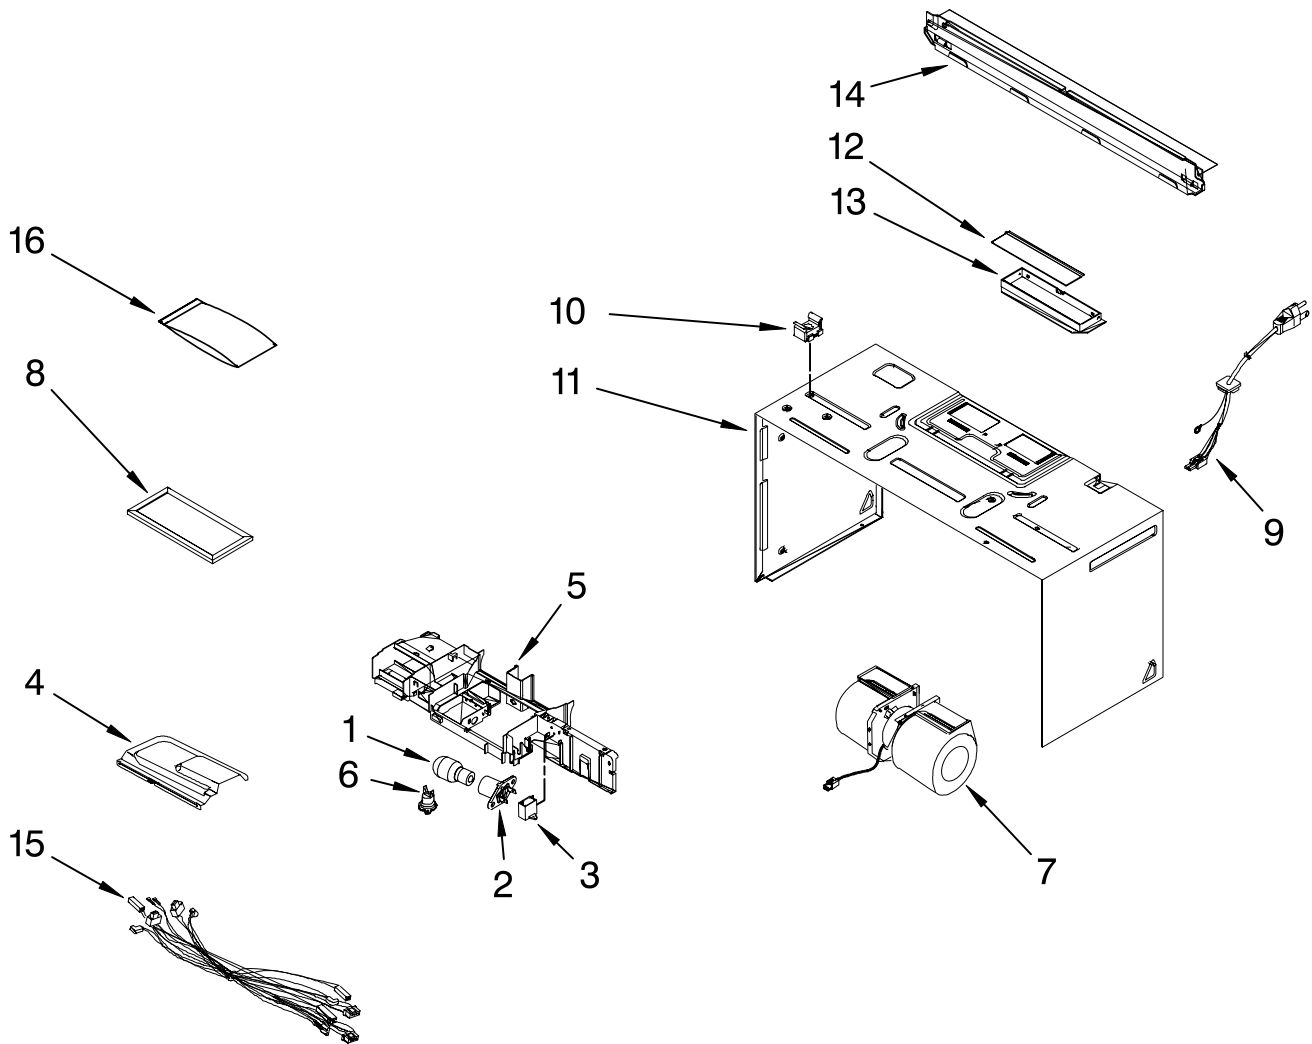

FOR ORDERING INFORMATION REFER TO PARTS PRICE LIST

CABINET AND AIR FLOW PARTS

For Models: MMV4203DW00, MMV4203DB00, MMV4203DS00, MMV4203DQ00

(White)

(Black)

(Stainless)

(Bisque)

Illus. No.	Part No.	DESCRIPTION
1	4713-001013	Lamp
2	DE47-00006A	Holder, Lamp
3	DE59-50002A	Capacitor, Motor
4	W10250842	Cover, Lamp
5	W10258160	Assy, Duct Upper
6	DE47-20059A	Thermostat
7	W10181452	Motor, Fan Assy
8	DE63-00367D	Filter, Charcoal

Illus. No.	Part No.	DESCRIPTION
9	DE96-00218A	Cord, Power
10	DE92-90508A	Holder Nut, Assy
11		Case, Outer
	W10187744	Black
	W10192096	White
	W10199858	Bisque
12	W10197773	Plate, Damper
13	DE72-40022A	Damper, Assembly
14	DE70-00378A	Plate, Mounting

Illus. No.	Part No.	DESCRIPTION
15	W10258198	Main Harness
16	DE92-90505E	Install, Hardware

Following Parts Not Illustrated

W10188741	Template, Wall
W10188240	Template, Upper

FOR ORDERING INFORMATION REFER TO PARTS PRICE LIST