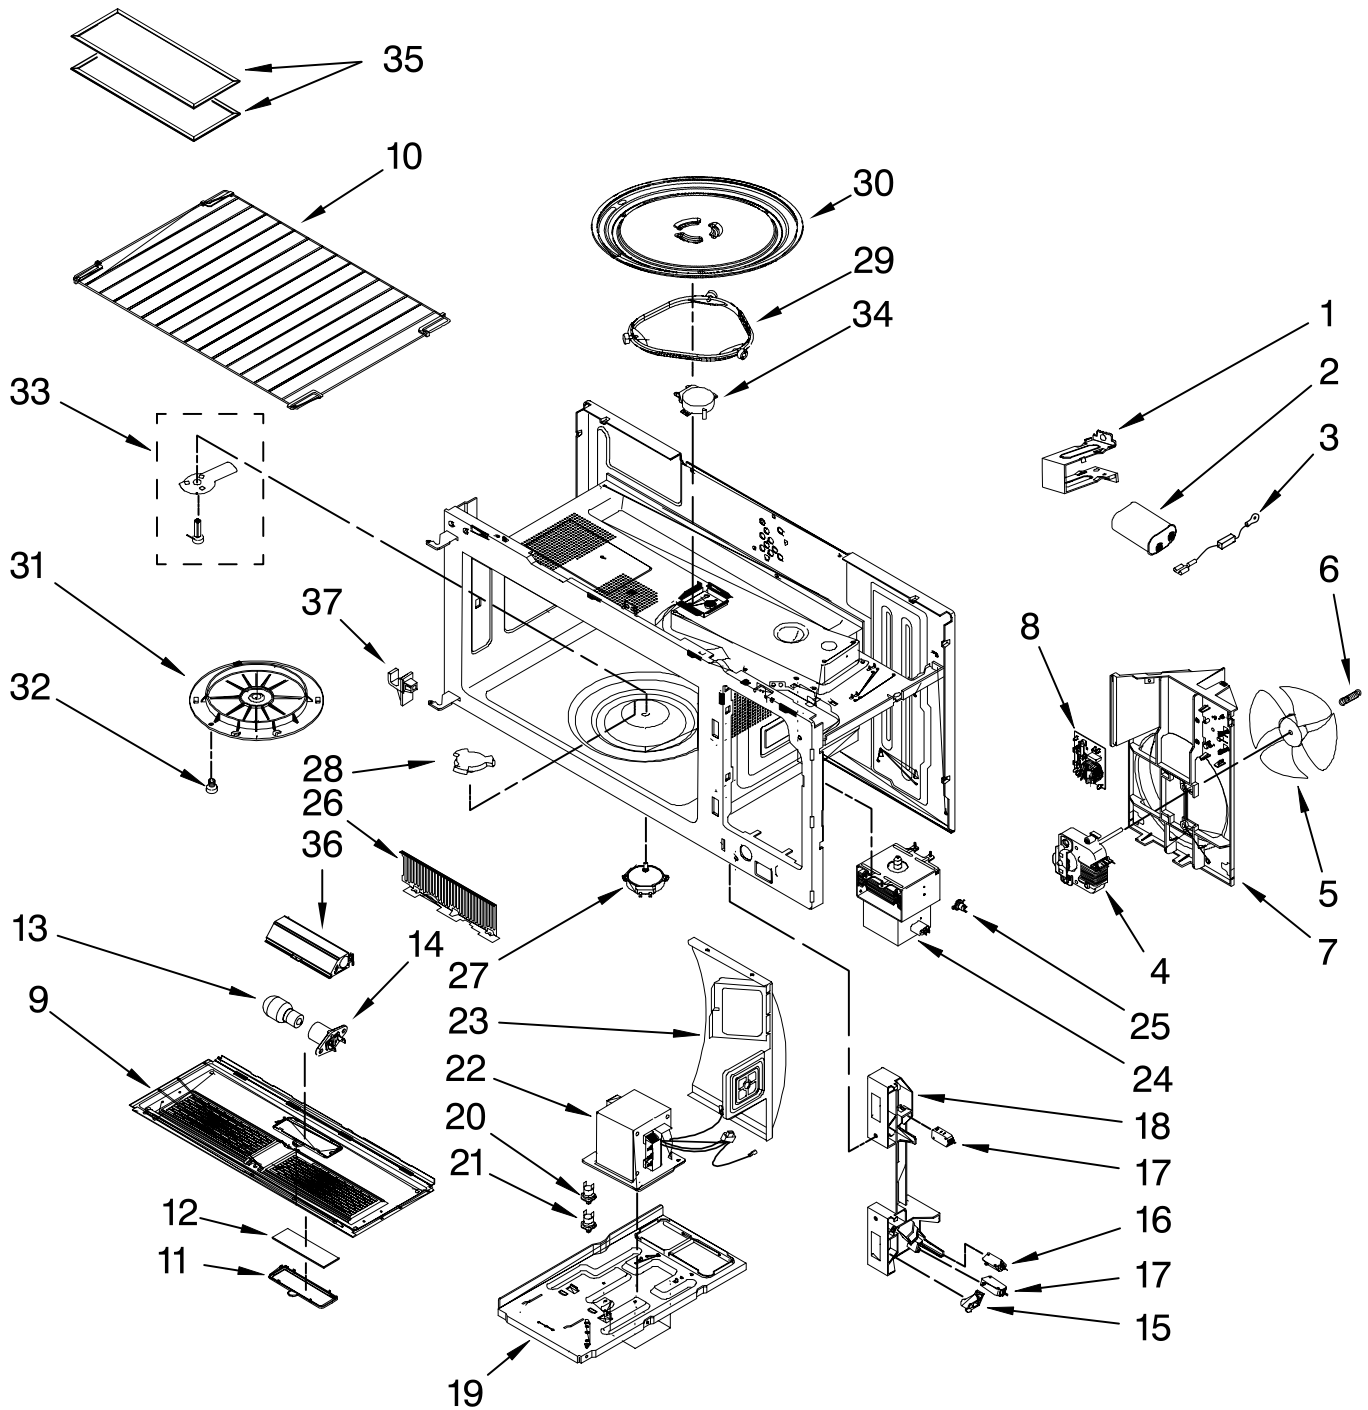

INTERIOR AND VENTILATION PARTS

For Models: MMV4203DW00, MMV4203DB00, MMV4203DS00, MMV4203DQ00
(White)   (Black)   (Stainless)   (Bisque)

FOR ORDERING INFORMATION REFER TO PARTS PRICE LIST

INTERIOR AND VENTILATION PARTS

For Models: MMV4203DW00, MMV4203DB00, MMV4203DS00, MMV4203DQ00
(White) (Black) (Stainless) (Bisque)

Illus. No.	Part No.	DESCRIPTION
1	DE61-00115A	Bracket, Capacitor
2	2501-001016	Capacitor
3	DE91-70063D	Diode, H.V.
4	W10250841	Motor, Fan
5	DE31-90051A	Blade, Fan
6	W10260124	Spring, Blade
7	W10197780	Guide, Suction
8	DE96-00400B	Filter, Noise
9		Plate, Bottom
	W10192477	Black
	W10192097	White
10	W10258237	Rack, Cooking
11		Holder, Glass
	DE63-00137B	Black
	DE63-00137C	White
12	DE64-00911A	Glass, Lamp
13	4713-001013	Lamp
14	DE47-00006A	Holder, Lamp
15	DE66-90106B	Lever, Switch
16	3405-001033	Switch, Micro
17	3405-001034	Switch, Micro
18	DE66-00168A	Latch Board
19	W10187747	Plate, Base
20	DE47-20059A	SW-Thermo
21	DE47-20034A	Thermostat
22	W10250839	Transformer, H.V.
23	W10197689	Duct, Magnetron
24	W10126786	Magnetron
25	DE47-20007A	Thermostat
26	W10197680	Cover, Front
27	DE31-10172A	Motor, Turntable
28	DE67-00213A	Coupler
29	DE97-00637A	Guide, Tray
30	DE74-20002A	Tray, Cooking
31	DE71-60121A	Cover, Stirrer
32	DE66-20095B	Button, Lock
33	W10250840	Stirrer, Assembly
34	DE31-10173A	Motor, Drive
35	DE63-00196A	Filter, Air
36	DE61-00407A	Bracket, Lamp
37	DE61-00375A	Holder, Rack