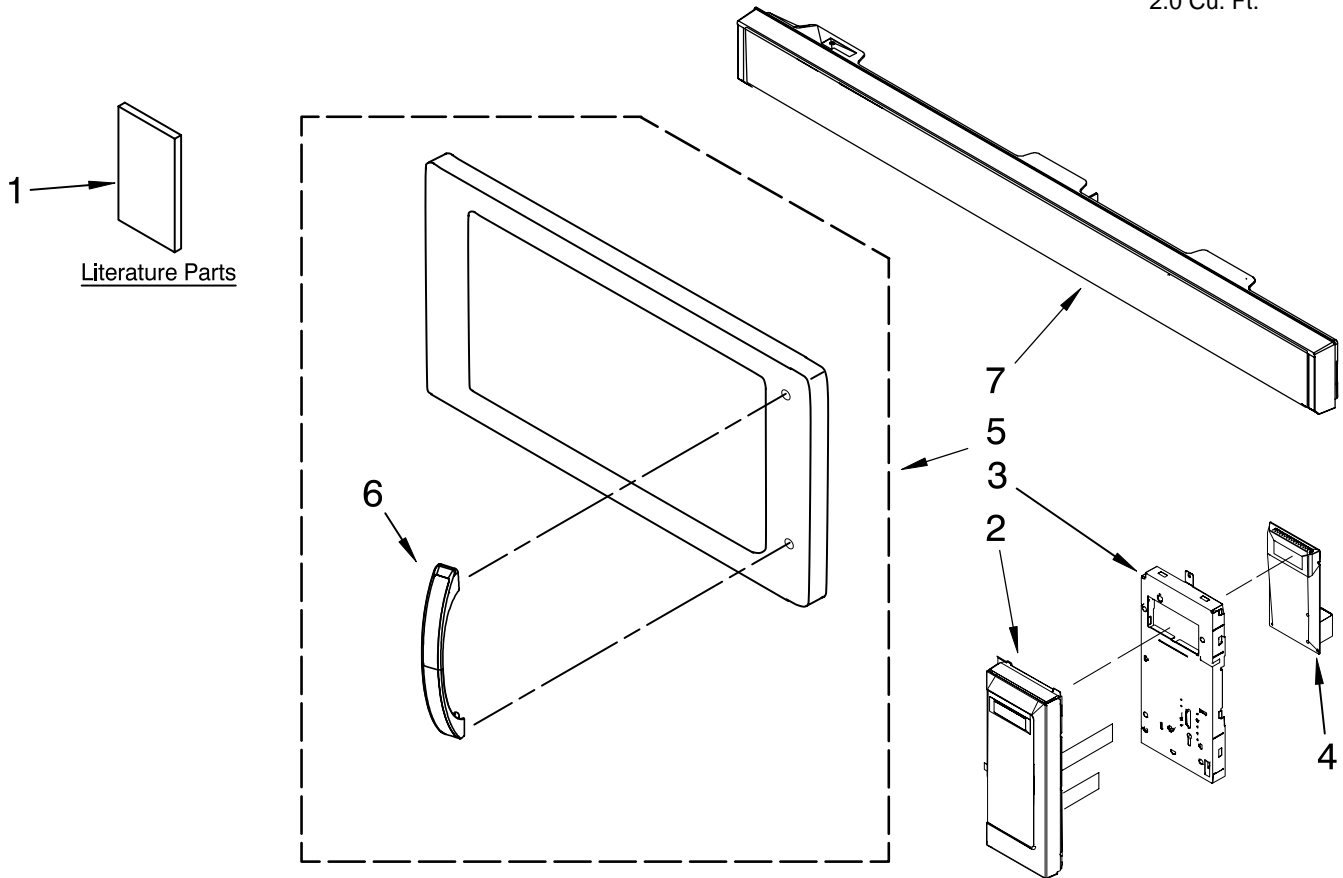

CONTROL PANEL PARTS

For Models: MMV4203DW00, MMV4203DB00, MMV4203DS00, MMV4203DQ00
 (White) (Black) (Stainless) (Bisque)

MICROWAVE OVEN/HOOD
 2.0 Cu. Ft.

Illus. No.	Part No.	DESCRIPTION
1		Literature
	W10188231	U & C Guide
	W10188234	Tech Sheet, Slim
	W10188232	Label, Cook Guide
	W10188238	Install, Instruct
2		Panel Asy, Control
		Membrane, Lens and Bracket
	W10258188	Black
	W10258189	White
	W10258190	Stainless
	W10258191	Bisque

Illus. No.	Part No.	DESCRIPTION
3	W10258165	Bracket, Control
4	W10258171	Microcomputer
5		Complete Door
	W10258192	Black
	W10258193	White
	W10258194	Stainless
	W10258196	Bisque

Illus. No.	Part No.	DESCRIPTION
6		Handle, Door
	W10258181	Black
	W10258184	White
	W10258185	Stainless
	W10258196	Bisque
7		Grille Assembly
	W10258215	Black
	W10258216	White
	W10258217	Stainless
	W10258218	Bisque