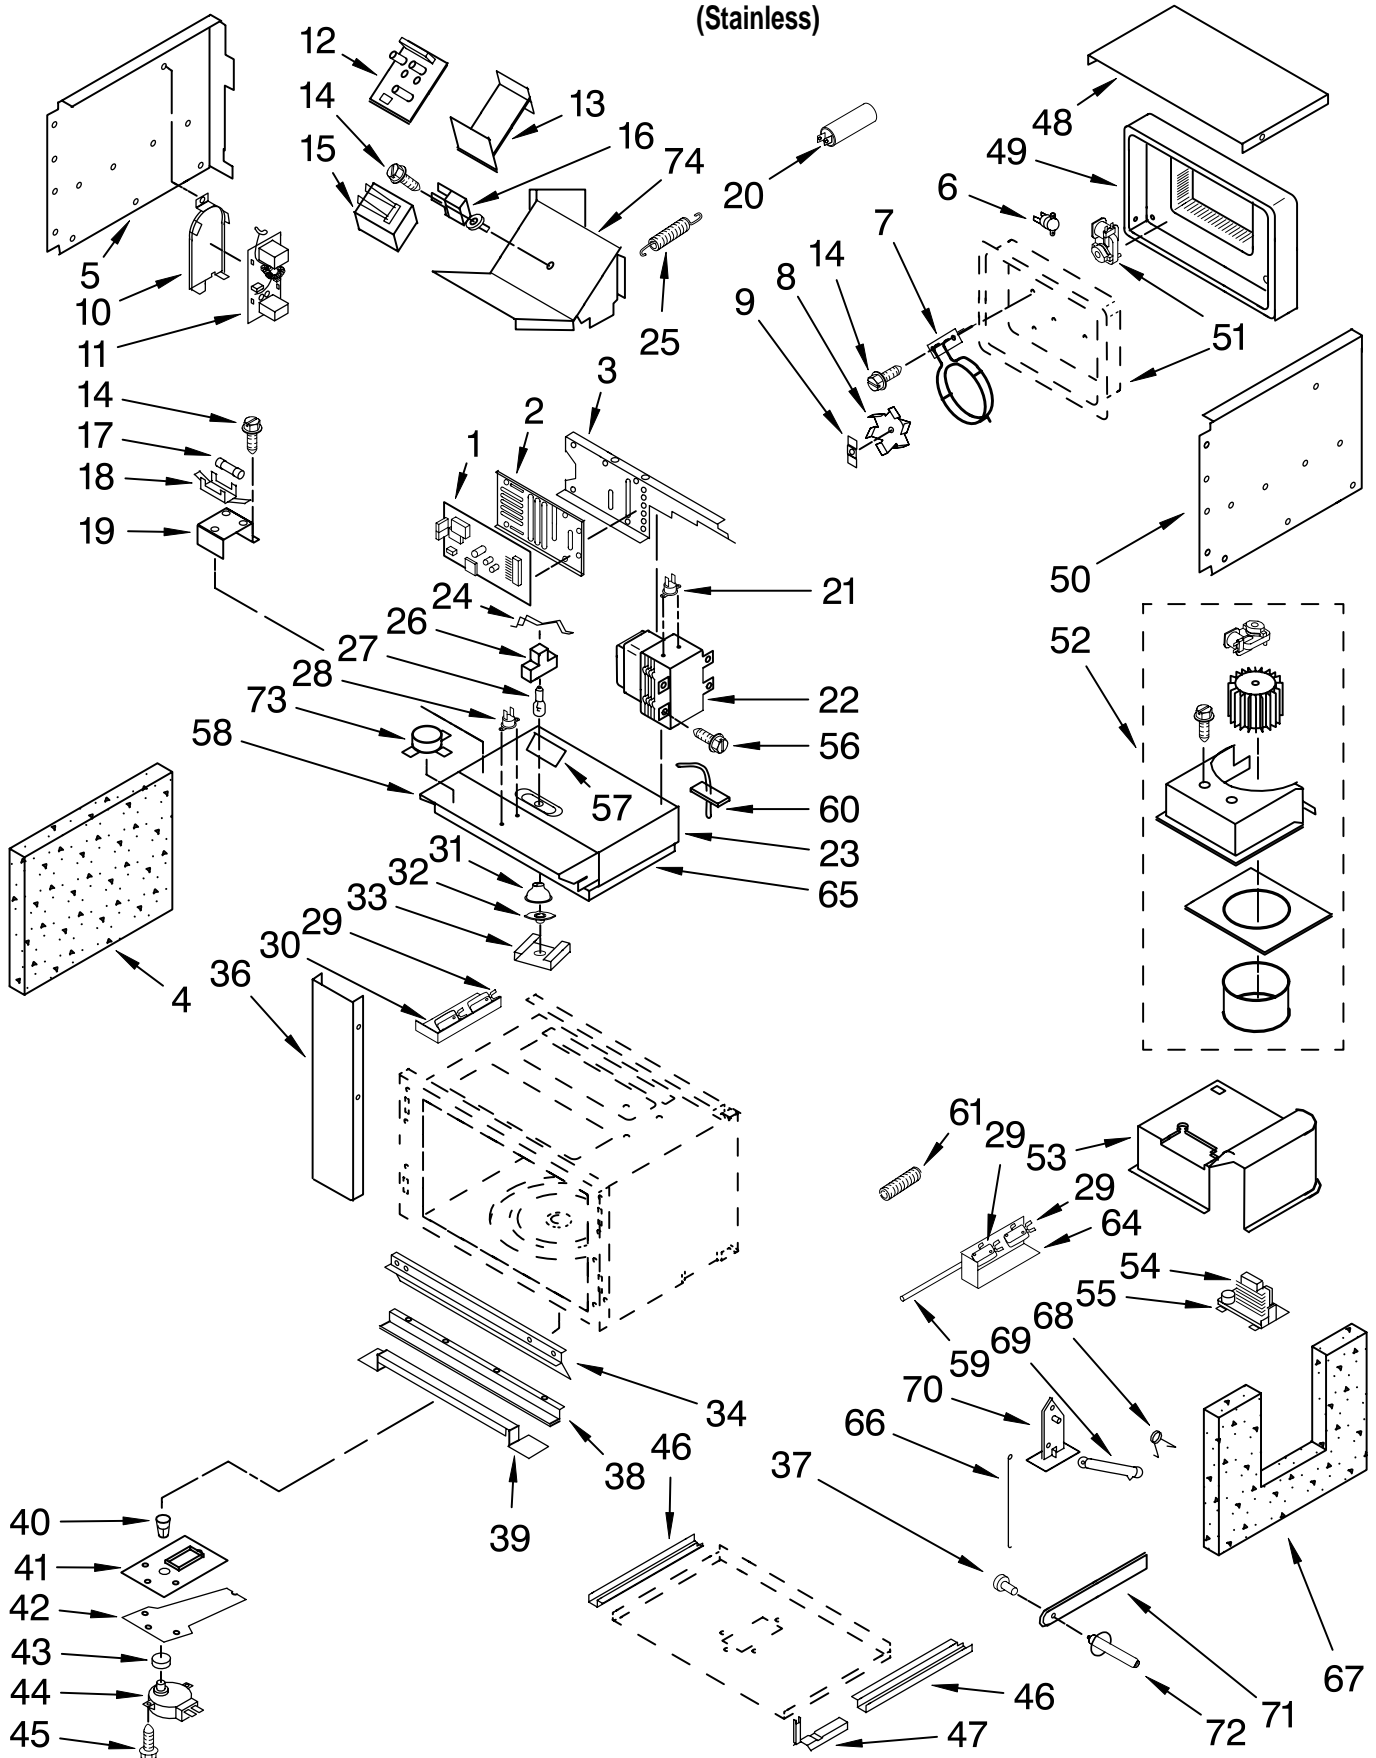

FOR ORDERING INFORMATION REFER TO PARTS PRICE LIST

OVEN PARTS

For Models: KBHS179SSS03
(Stainless)

Illus. No.	Part No.	DESCRIPTION
1		Literature Parts
	8304424	Installation Instructions
	W10162181	Use & Care Guide Tech Sheet
	8304418	English
	8304419	French
	8304375	Easy Set Guide Safer Cooking Tips
	3191638	English
	9759133	French
2	4448444	Grommet, Mounting Rail
3	8304570	Support, Microwave Module
4		Rail, Mounting Side
	8304621BL	Right
	8304622BL	Left
5		Side, Chassis
	8304546	Right
	8303539	Left
6	8304217	Base, Chassis
7	W10165448	Trim, Bottom
8	8304509	Chassis, Back
9	9760213	Transformer, Microwave UI
10	3400832	Screw
11	4449809	Screw
12	8285593	Connector Cover
13	8303802	Cover, Top
14	8303538	Channel, Rear
15	3400893	Screw

CONTROL PANEL PARTS

For Models: KBHS179SS03
(Stainless)

Illus. No.	Part No.	DESCRIPTION
------------	----------	-------------

- | | | |
|----|-----------|-----------------------|
| 1 | W10165446 | Panel, Control |
| 2 | 9760749 | Bumper, Door |
| 3 | W10169348 | Bracket, Glass Touch |
| 4 | 8304334 | Keyboard, Glass Touch |
| 5 | W10118736 | User Interface |
| 6 | 8303720 | Backer, Control |
| 7 | 8303887 | Bracket, Enclosure |
| 8 | 4449154 | Screw |
| 9 | 3400805 | Screw |
| 10 | 4449809 | Screw |

FOR ORDERING INFORMATION REFER TO PARTS PRICE LIST

MICROWAVE DOOR PARTS

For Models: KBHS179SSS03
(Stainless)

Illus. No.	Part No.	DESCRIPTION
1	8304588BL	Button, Plug (2)
2	W10143304	Screw
3	W10165442	Door, Microwave
4	4449154	Screw (4)
5	8303033	Bracket, Handle
6	8304455	Glass Assembly
7	8303775SS	Handle, Door
8	8304603SS	Badge
9	W10143304	Screw

FOR ORDERING INFORMATION REFER TO PARTS PRICE LIST

CABINET AND STIRRER PARTS

For Models: KBHS179SSS03
(Stainless)

FOR ORDERING INFORMATION REFER TO PARTS PRICE LIST

CABINET AND STIRRER PARTS

For Models: KBHS179SSS03
(Stainless)