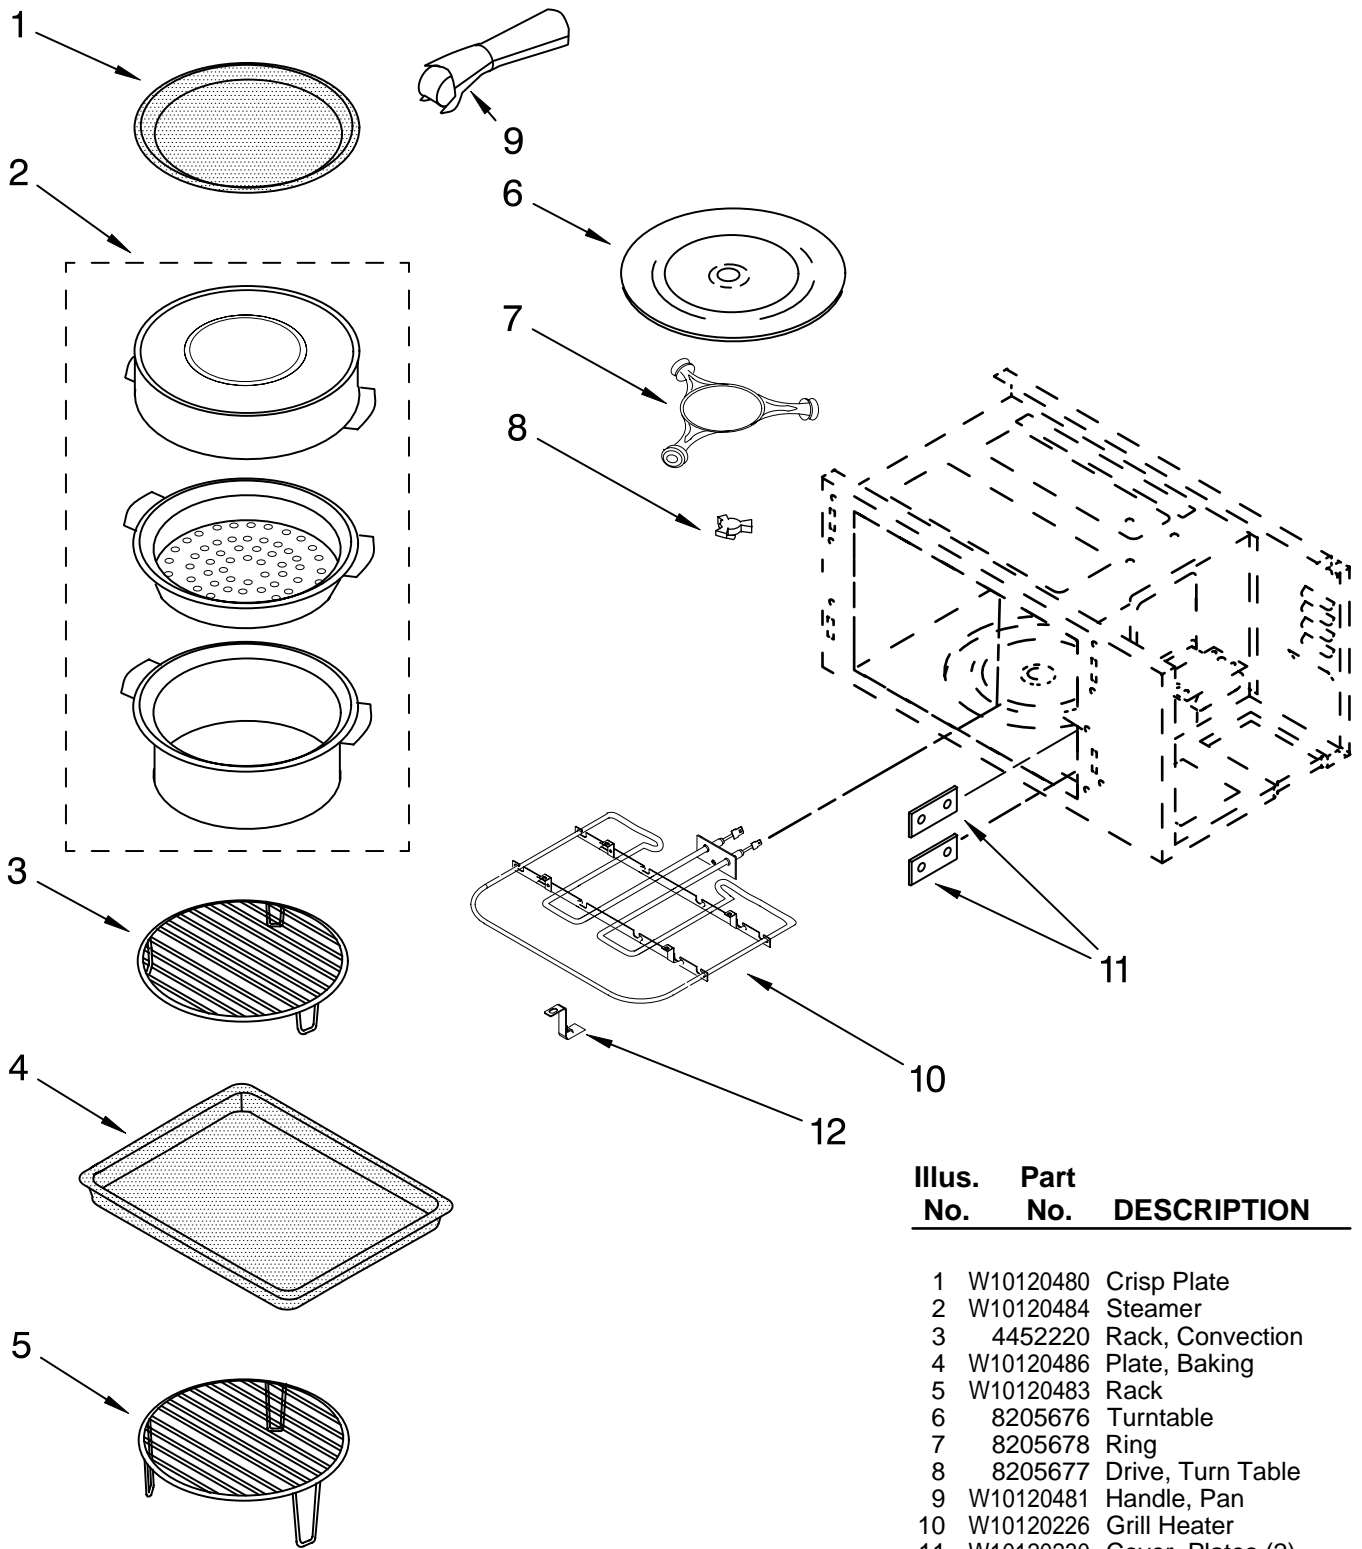

INTERNAL MICROWAVE PARTS

For Models: KBHS179SSS03
(Stainless)

Illus. No.	Part No.	DESCRIPTION

1	W10120480	Crisp Plate
2	W10120484	Steamer
3	4452220	Rack, Convection
4	W10120486	Plate, Baking
5	W10120483	Rack
6	8205676	Turntable
7	8205678	Ring
8	8205677	Drive, Turn Table
9	W10120481	Handle, Pan
10	W10120226	Grill Heater
11	W10120230	Cover, Plates (2)
12	W10120232	Bracket, Mounting

FOR ORDERING INFORMATION REFER TO PARTS PRICE LIST