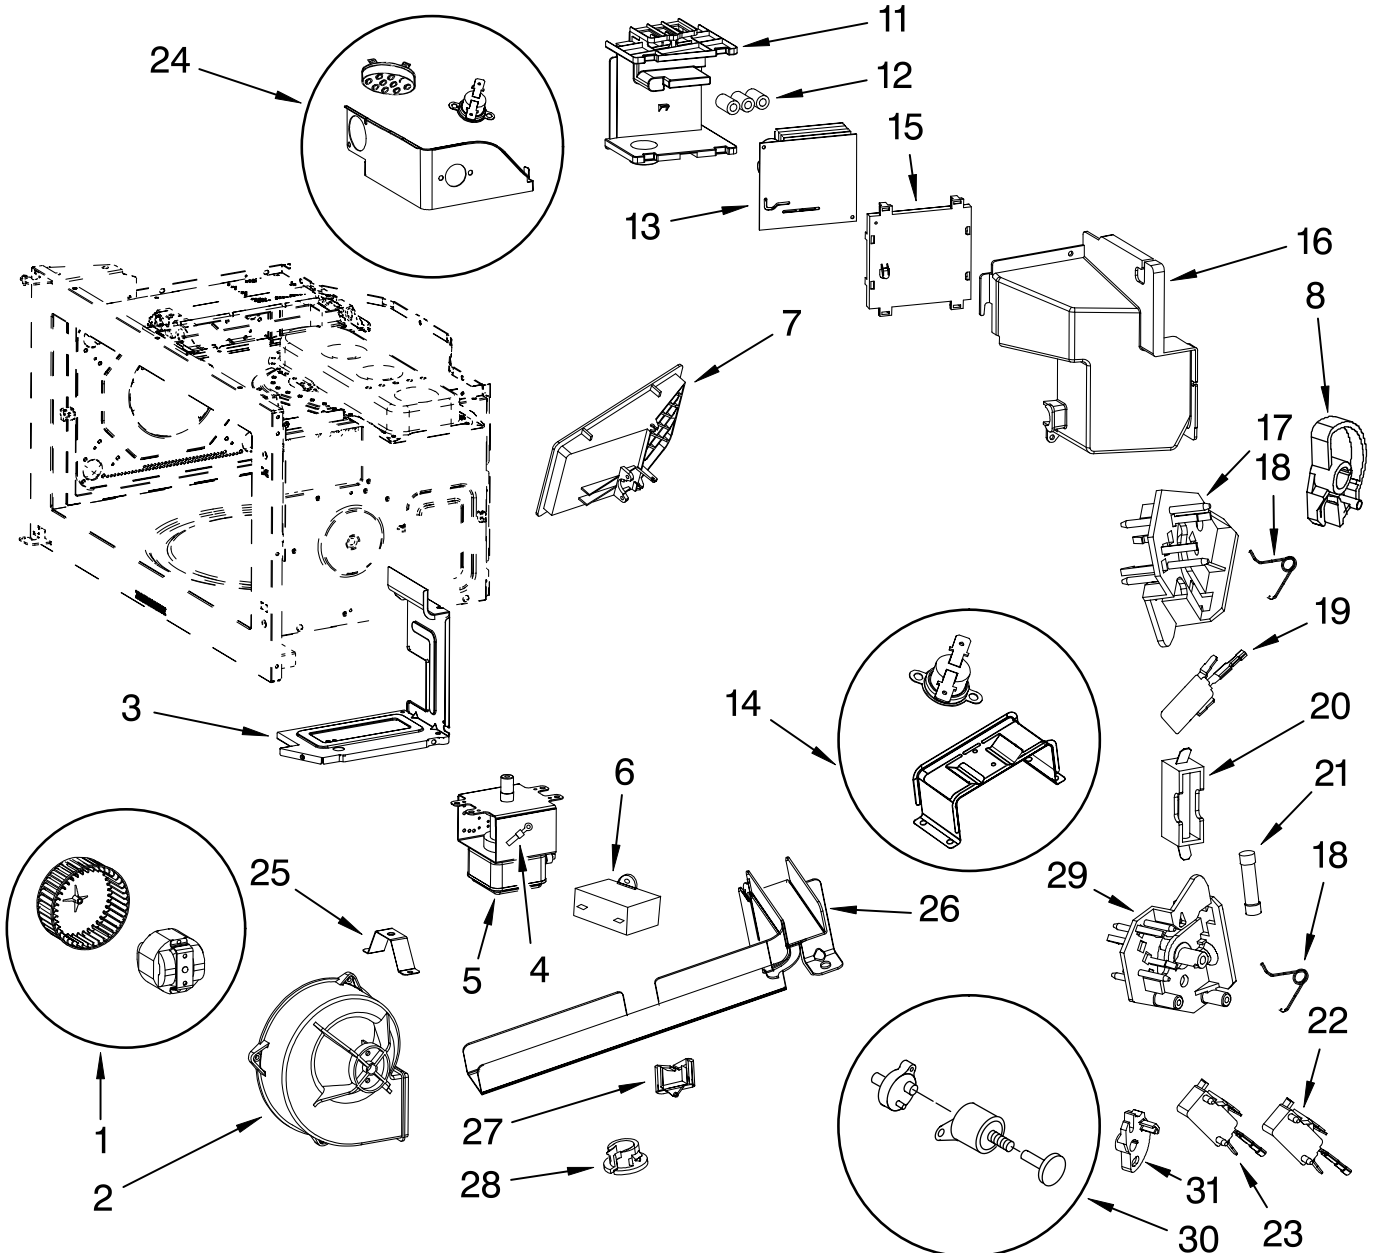

INTERIOR AND AIR FLOW PARTS

For Models: KHMS2050SWH0, KHMS2050SBL0, KHMS2050SSS0, KHMS2050SBT0
(White) (Black) (Stainless Steel) (Biscuit)

Illus. No.	Part No.	DESCRIPTION
1	8206075	Fan Motor Assy
2	8206076	Housing, Fan
3	8206077	Plate, Divider
4	8206078	Thermistor, Magnetron
5	8206079	Magnetron
6	8206080	Motor, Capacitor
7	8206081	Housing, Valve
8	W10113786	Cam Plate (Upper)
11	8206085	Cover, Inverter
12	8206086	Ferrite Ring
13	8206087	Inverter

Illus. No.	Part No.	DESCRIPTION
14	8206035	Thermostat, Base Assembly
15	8206089	Holder, Inverter
16	8206494	Air Guide, Magnetron
17	4393595	Support, Interlock
18	8206091	Spring, Interlock
19	8206345	Switch, Micro (Secondary)
20	8184312	Holder, Fuse
21	4393308	Fuse

Illus. No.	Part No.	DESCRIPTION
22	8206347	Switch, Micro (Monitor)
23	8206352	Switch, Micro (Primary)
24	8206026	Humidity Sensor & Thermostat Assy
25	8206031	Support, Air Guide
26	8206477	Protector, Wire
27	8206037	Clip, Saddle
28	8206038	Clip, Round
29	8206209	Support, Interlock
30	8206210	Piston Assembly
31	W10113787	Cam Plate (Lower)

FOR ORDERING INFORMATION REFER TO PARTS PRICE LIST