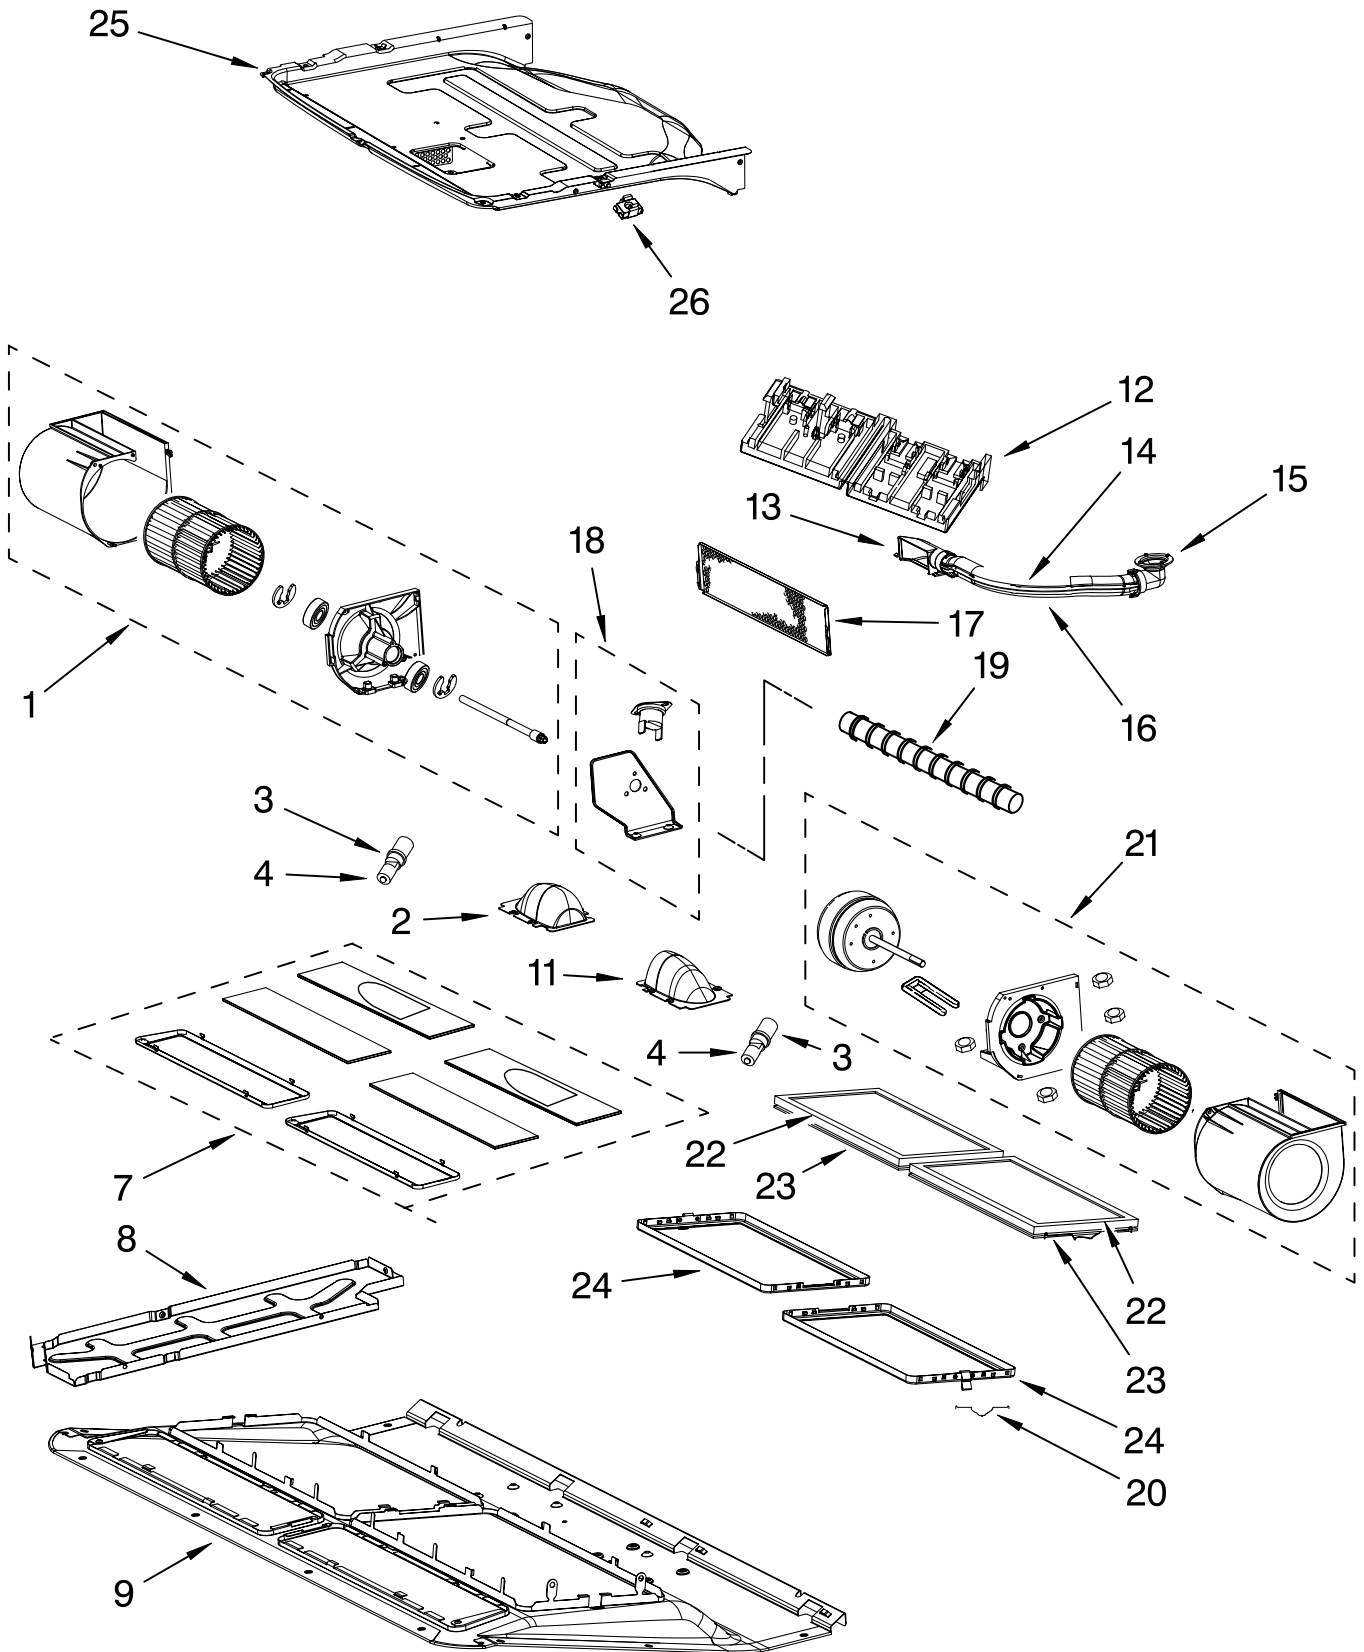

VENTILATION PARTS

For Models: KHMS2050SWH0, KHMS2050SBL0, KHMS2050SSS0, KHMS2050SBT0
(White) (Black) (Stainless Steel) (Biscuit)

FOR ORDERING INFORMATION REFER TO PARTS PRICE LIST

VENTILATION PARTS

For Models: KHMS2050SWH0, KHMS2050SBL0, KHMS2050SSS0, KHMS2050SBT0
(White) (Black) (Stainless Steel) (Biscuit)

Illus. No.	Part No.	DESCRIPTION
1	8206092	Housing, Blower (Left)
2	8184194	Reflector, Lamp
3	8204670	Lamp (2)
4	8206033	Socket, Lamp (2) (Left)
7		Frame, Glass
	W10113788	Left
	W10113789	Right
8	8206097	Plate, Separator (Left)
9	8206497	Plate, Bottom
11	8184132	Reflector, Lamp
12	8206103	Cover, Terminal
13	8206104	Diffuser
14	8206105	Cover, Duct
15	8206106	Connector, Duct
16	8206107	Holder, Duct
17	8206498	Shield
18	8206212	Support & Base Thermostat Assy
19	8206263	Connector Shaft
20	8206499	Spring
21	8206112	Housing, Blower (Right)
22	8205998	Filter, Charcoal
23	8205997	Filter, Grease
24	W10113792	Spring, Hook
25	8206020	Air Guide, Center Hood
26	8206021	Mounting Nut (2)