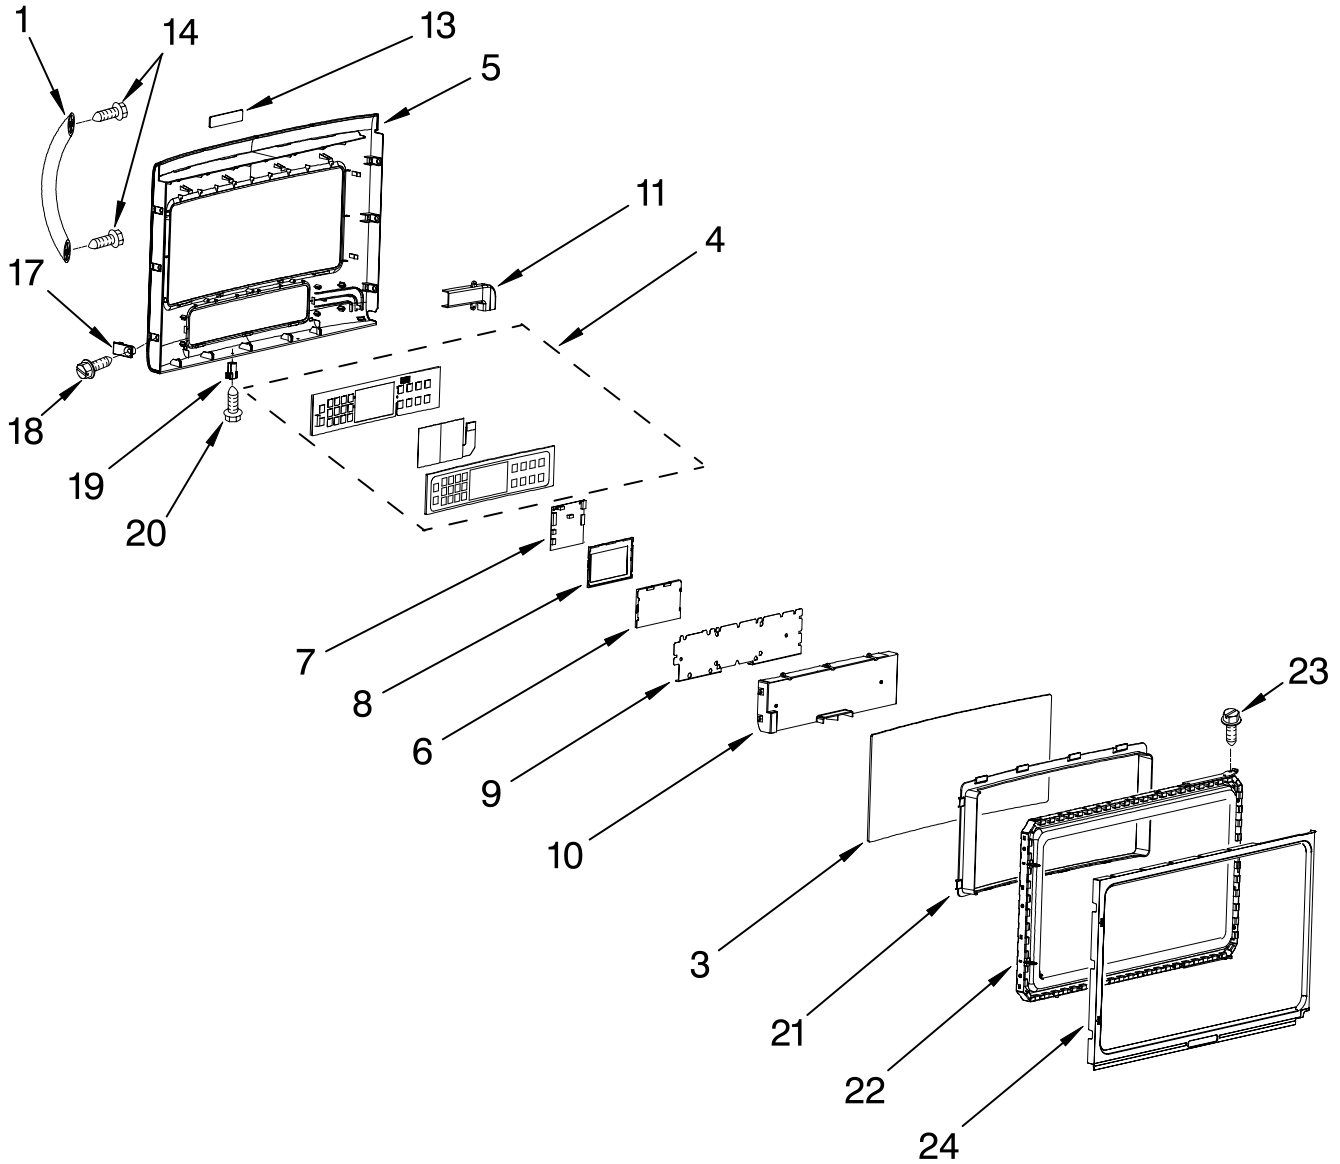

DOOR PARTS

For Models: KHMS2050SWHO, KHMS2050SBL0, KHMS2050SSS0, KHMS2050SBT0
(White) (Black) (Stainless Steel) (Biscuit)

Illus. No.	Part No.	DESCRIPTION
1	8206501	Handle
	W10110267	White
	8206503	Black
	8206504	Biscuit
	8206504	Stainless Steel
3	8206528	Outer Door Glass
4	8206635	Control Panel
5	8206518	Outer Door Frame
	8206519	White
	8206519	Black
	8206520	Biscuit
	8206521	Stainless Steel
6	8206510	LCD Frame

Illus. No.	Part No.	DESCRIPTION
7	8206508	Board, User (Interface)
8	W10113793	LCD Module
9	8206511	Cntrl Panel Plate
10	8206512	Cntrl Panel Cover
11	8206527	Cable Cover, Door
13	8206514	Logo
	8206514	White
	8206515	Black
	8206516	Biscuit
	8206517	Stainless Steel
14	8206513	Screw (2)

Illus. No.	Part No.	DESCRIPTION
17	8206522	Spacer, Side (6)
	8206522	White
	8206523	Black
	8206524	Biscuit
	8206525	Stainless Steel
18	8206215	Screw (6)
19	8206178	Spacer, Bottom (2)
20	8206179	Screw (2)
21	8206529	Cover, Choke
22	W10112215	Door Plate Assy
23	8206181	Hinge Screw
24	8206531	Dr Innr Frm Assy

FOR ORDERING INFORMATION REFER TO PARTS PRICE LIST