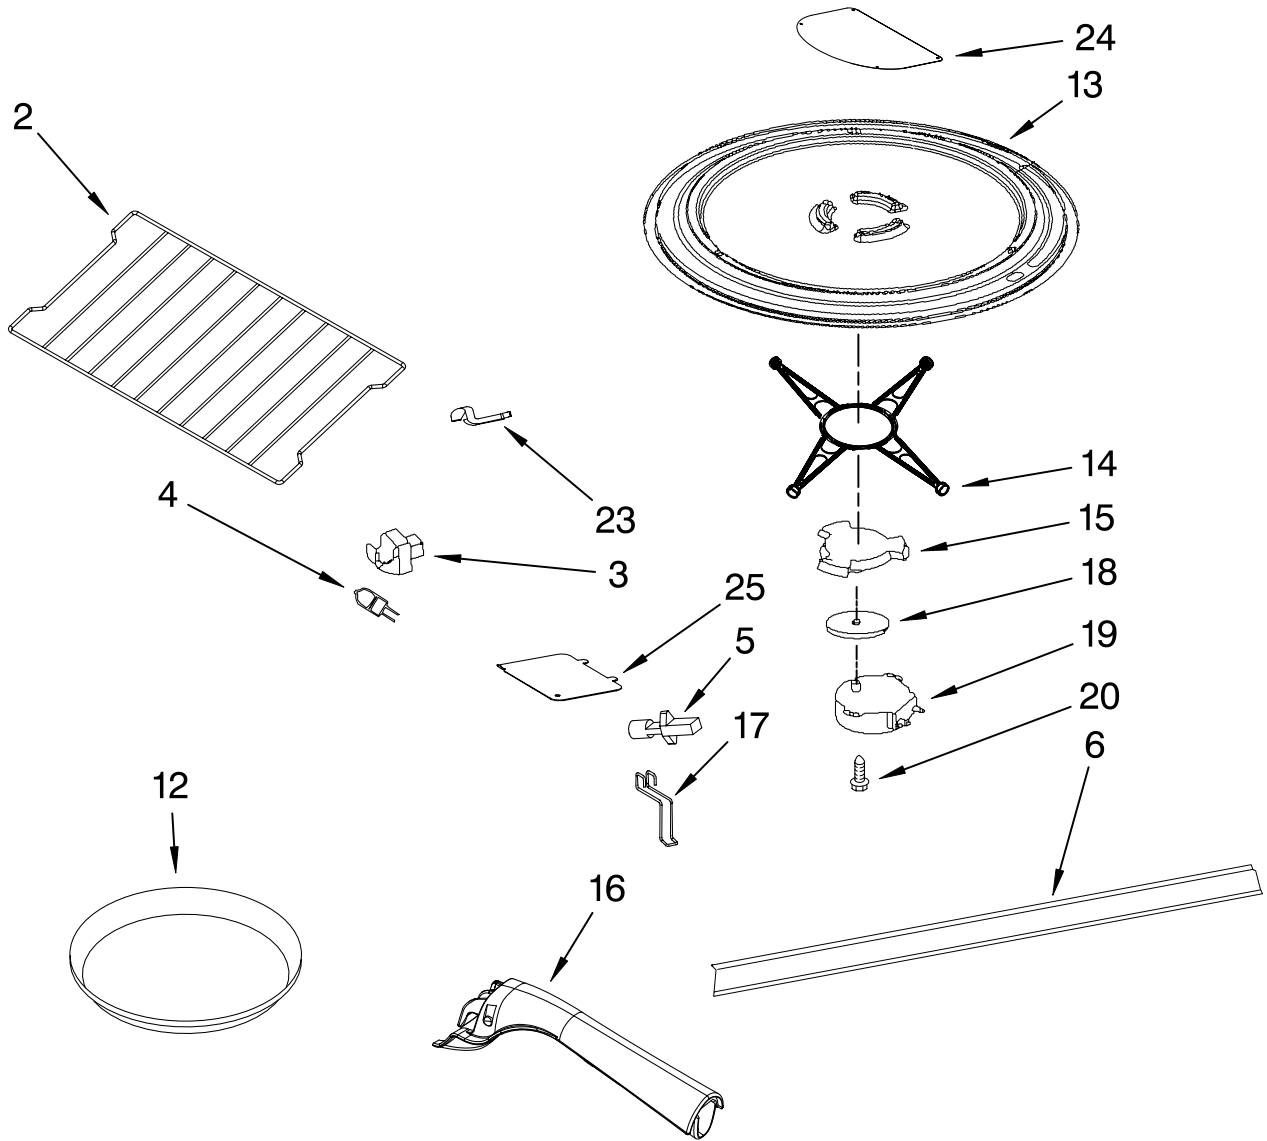

RACK AND TURNTABLE PARTS

For Models: KHMS2050SWH0, KHMS2050SBL0, KHMS2050SSS0, KHMS2050SBT0
(White) (Black) (Stainless Steel) (Biscuit)

Illus. No.	Part No.	DESCRIPTION
2	8206117	Rack
3	8206118	Hook, Rack (4)
4	8204670	Lamp, Cavity
5	W10113781	Holder, Lamp
6	8205980	Deflector, Air
12	8205996	Plate, Crisp

Illus. No.	Part No.	DESCRIPTION
13	8205992	Turntable
14	8206222	Ring, Turntable
15	8205994	Driver, Turntable
16	8204652	Handle
17	8206034	Clip, Cavity Lamp

Illus. No.	Part No.	DESCRIPTION
18	8206101	Spacer
19	8206102	Motor, Turntable
20	4393832	Screw
23	8206116	Spacer
24	8206066	Cover, Inlet
25	8206476	Lid, Lamp

FOR ORDERING INFORMATION REFER TO PARTS PRICE LIST