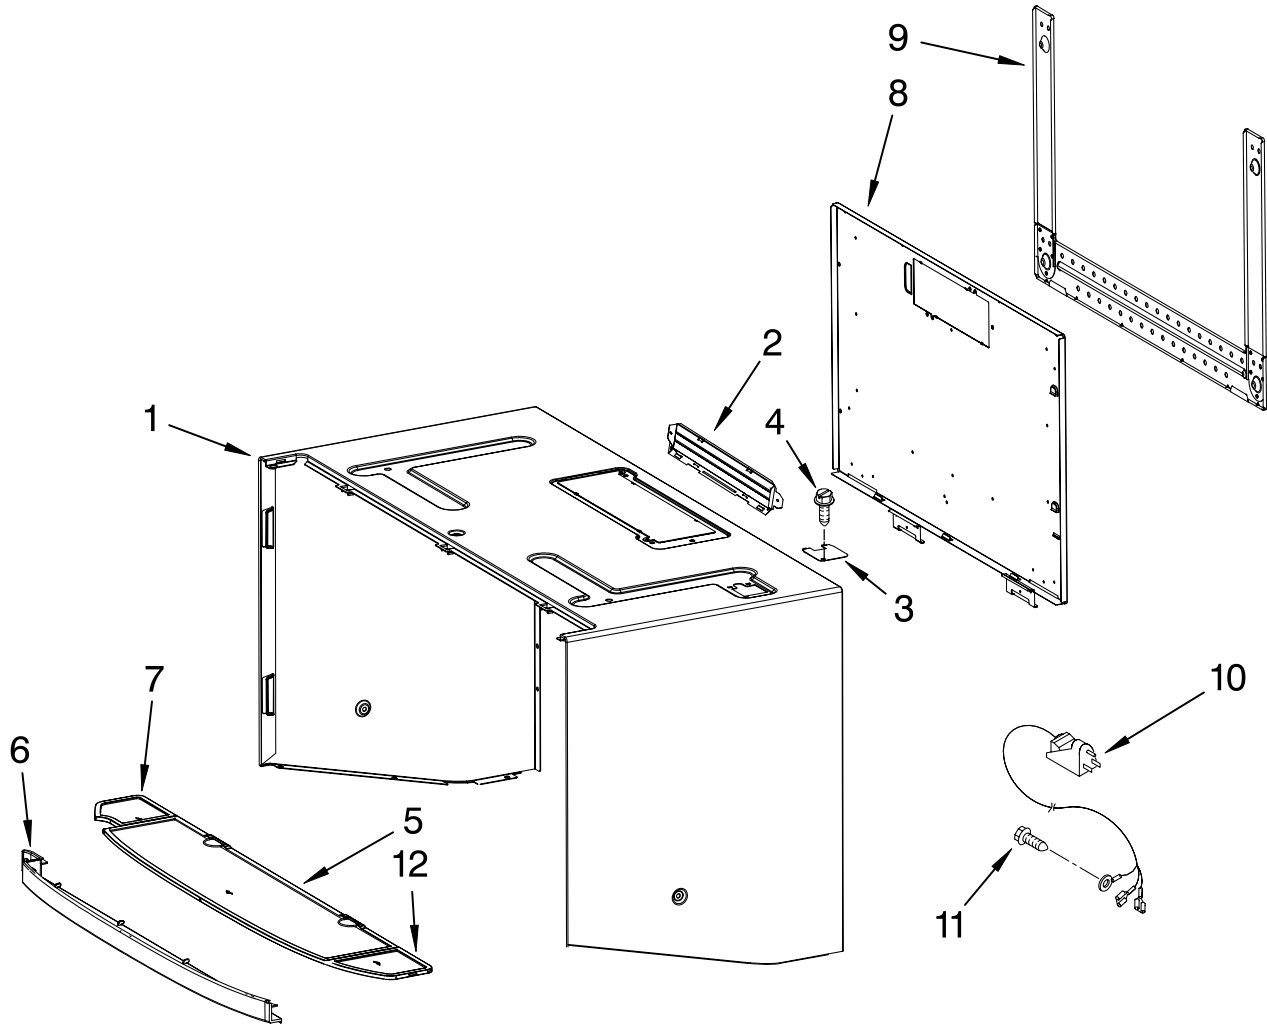

CABINET AND INSTALLATION PARTS

For Models: KHMS2050SWH0, KHMS2050SBL0, KHMS2050SSS0, KHMS2050SBT0
(White) (Black) (Stainless Steel) (Biscuit)

Illus. No.	Part No.	DESCRIPTION

1	8206027	Case, Outer
	8206028	White
	8206029	Black
	8206030	Biscuit
	8206030	Apollo Grey
2	8206442	Damper
3	8184897	Lid, Power Cord
4	4393472	Screw
5	8206475	Vent Screen (Middle)

Illus. No.	Part No.	DESCRIPTION

6		Support, Vent Screen
	8206011	White
	8206012	Black
	8206015	Biscuit
	8206016	Universal Silver
7	8206207	Vent Screen (Left)
8	8206051	Plate, Back
9	8206319	Plate, Mounting
10	8206182	Cord, Power
11	4393836	Screw
12	8206206	Vent Screen (Right)

Illus. No.	Part No.	DESCRIPTION

Miscellaneous

	8205979	Hardware, Install
	8206487	Harns-Wire Hood Exhaust Fan
	8205974	Template, Upper
	W10113776	Harns-Wire,#70 RCB
	W10113062	Main Harness
	8206185	Ground Wire
	W10112290	Harns-Wire,#71 RCB
	W10113777	Harns-Wire, RCB - Inverter
	8206189	Hood/Light Control Harns-Wire #74
	W10113778	Hood/Light Control Harns-Wire #73
	W10113779	Harns-Wire #75 P64 RCB
	W10113780	Harns-Wire #76 P2 RCB
	8206468	Harns-Wire #77 P3 LCD to UIB

FOR ORDERING INFORMATION REFER TO PARTS PRICE LIST