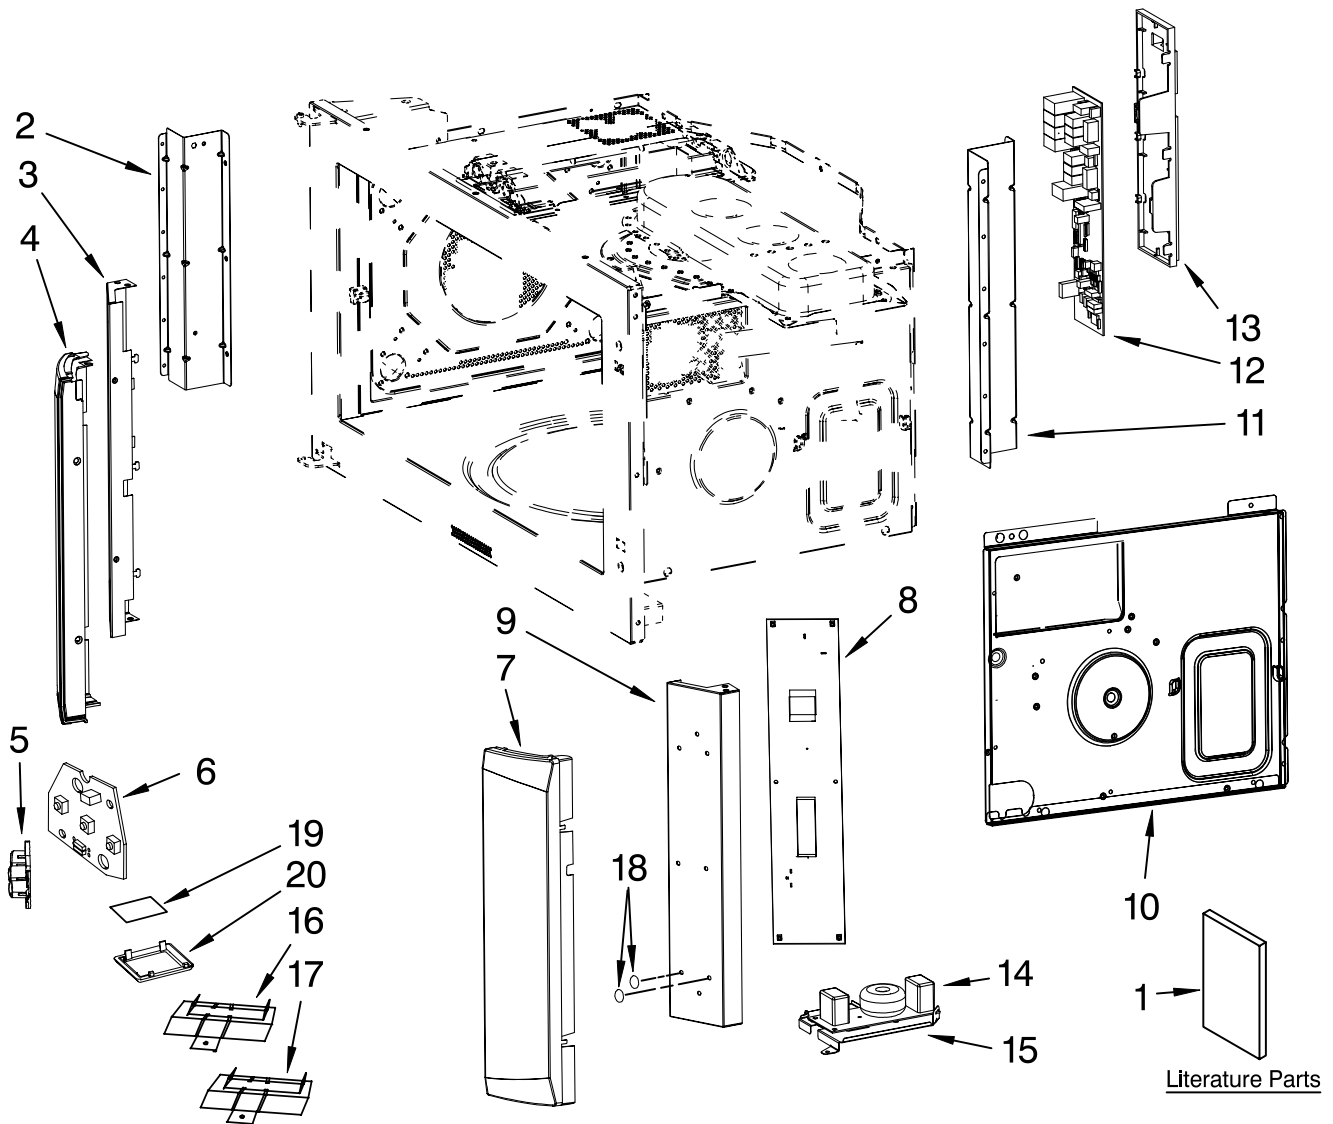

CONTROL BOARD PARTS

For Models: KHMS2050SWH0, KHMS2050SBL0, KHMS2050SSS0, KHMS2050SBT0

(White)

(Black)

(Stainless Steel)

(Biscuit)

MICROWAVE
HOOD
COMBINATION

KitchenAid®

Illus. No.	Part No.	DESCRIPTION
1	8205286	Literature Parts Use & Care Guide
	8205288	Tech Sheet
	8205744	Quick Reference
2	8206039	Support, Cavity (Left)
3	8206040	Plate, Protection (Left)
4		Side Panel, Left
	8206478	White
	8206479	Black
	8206480	Biscuit
	8206481	Stainless Steel

Illus. No.	Part No.	DESCRIPTION
5	8206482	Button White
	8206483	Black
	8206484	Biscuit
	8206485	Stainless Steel
6	8206486	Hood/Light Switch Board
7		Side Panel, Right
	8206489	White
	8206490	Black
	8206491	Biscuit
	8206492	Stainless Steel
8	8206608	Control Board, (Relay)