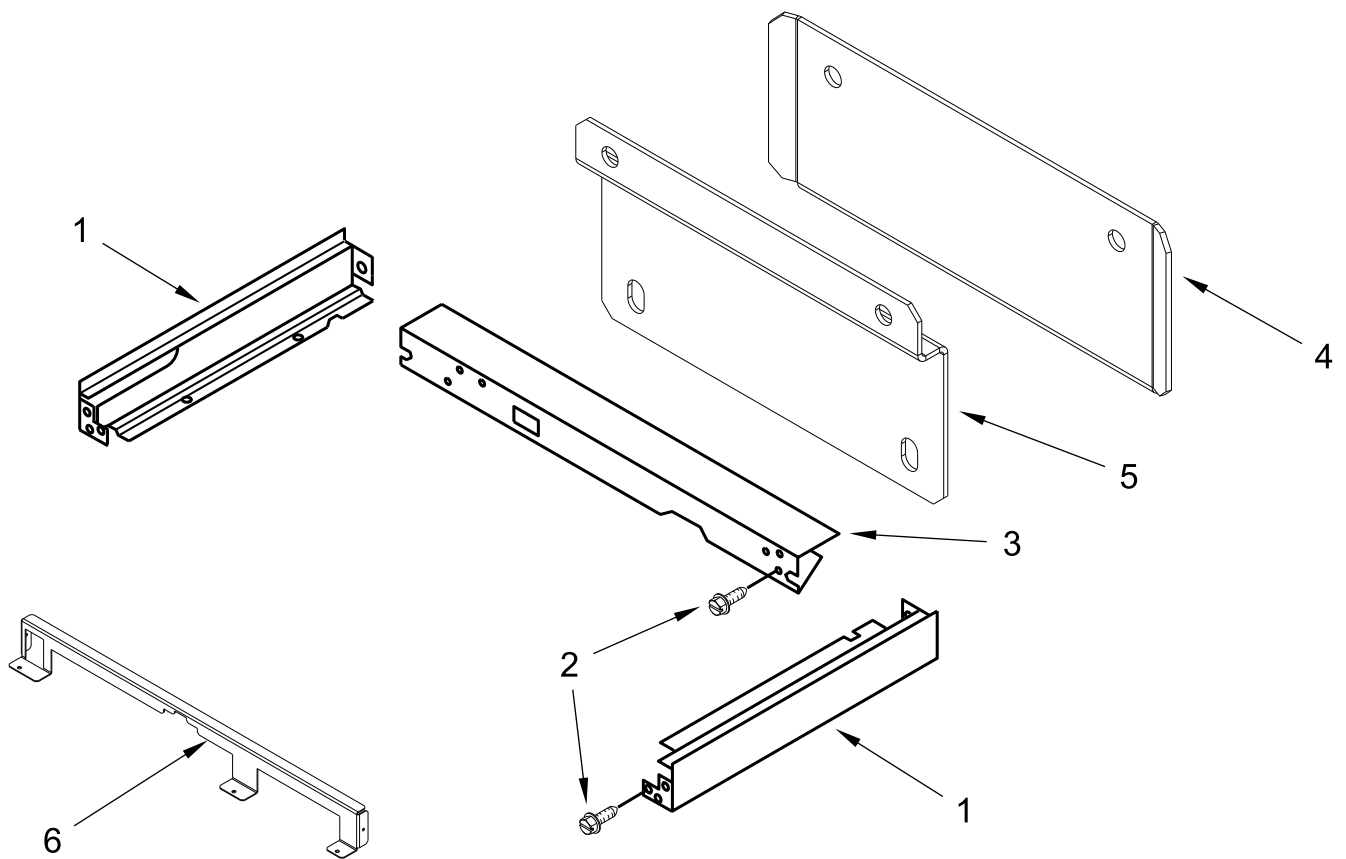

MICROWAVE COMPARTMENT PARTS

MICROWAVE COMPARTMENT PARTS

<u>Illus.</u> <u>No.</u>	<u>Part No.</u>	<u>Description</u>
1	W10176190	Rails, Support (Right)
	W10176189	Rails, Support (Left)
2	7101P426-60	Screw

<u>Illus.</u> <u>No.</u>	<u>Part No.</u>	<u>Description</u>
3	W10176195	Support, Rear
4	W10186985	Guide, Stop

<u>Illus.</u> <u>No.</u>	<u>Part No.</u>	<u>Description</u>
5	W10186986	Stop, Microwave
6	W10176196	Support, Front