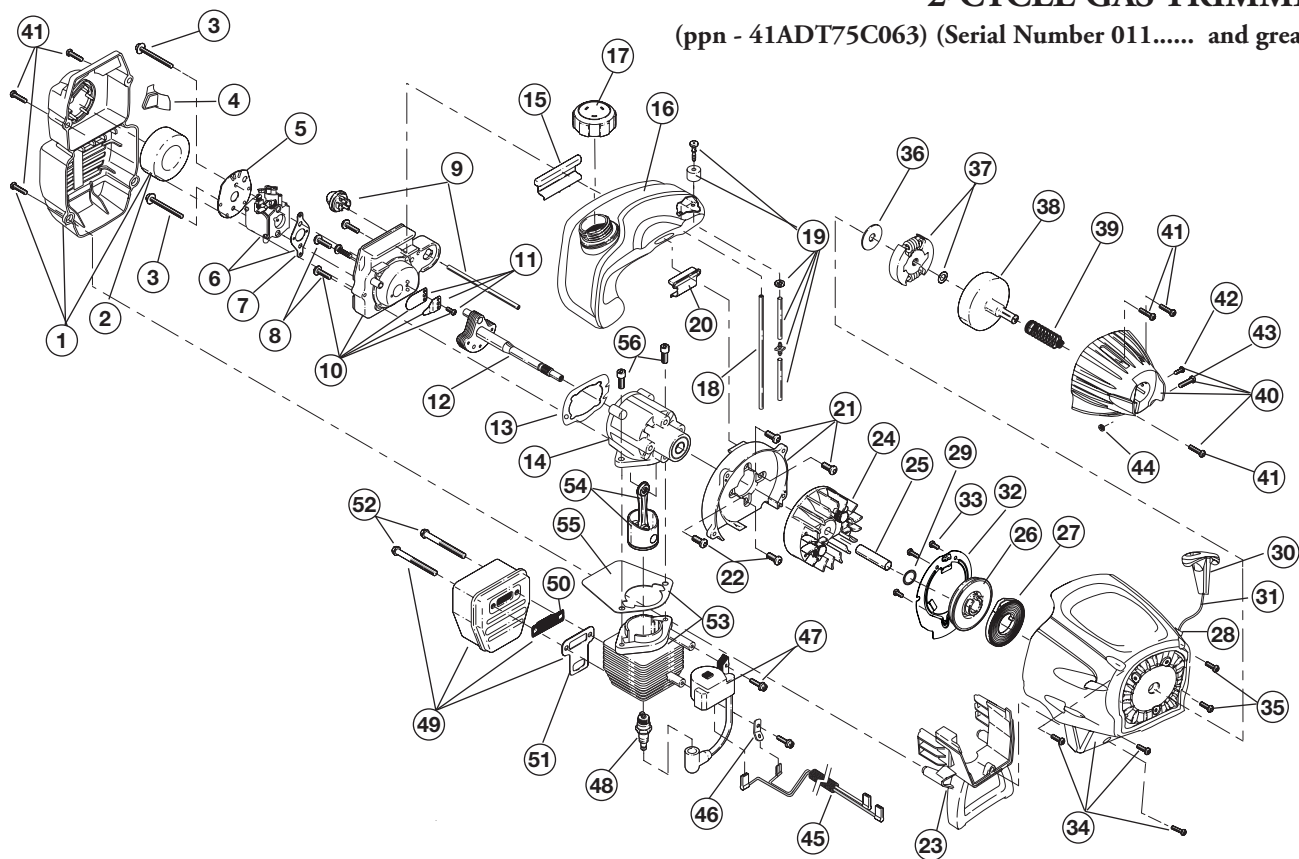

ENGINE PARTS - MODEL TB75SS 2-CYCLE GAS TRIMMER

(ppn - 41ADT75C063) (Serial Number 011..... and greater)

Item	Part No.	Description	Item	Part No.	Description
1	753-1192	Air Cleaner/Muffler Cover Assembly (includes 2 & 41)	34	753-1203	Starter Housing Assembly (includes 26-31 & 41)
2	791-180350B	Air Cleaner Filter	35	791-181862	Housing Screw
3	791-180351	Carburetor Mounting Screw Assembly	36	791-182368	Clutch Washer
4	753-1193	Choke Extension	37	791-182369	Clutch Rotor Assembly
5	753-1194	Choke Plate	38	791-153592	Clutch Drum Assembly
6	753-1195	Carburetor Assembly W/Limiter Caps (includes 7 & 18)	39	791-612468	Spring
7	791-610675	Carburetor Gasket	40	753-1204	Clutch Cover Assembly (includes 41-44)
8	791-181860	Carb Mount Screw	41	791-181345	Cover Screw
9	791-181801	Primer and Hose Assembly	42	791-182519	Anti-Rotation Screw
10	791-182063	Carb Mount Assembly (includes 8)	43	753-04003	Clamping Screw
11	791-684451	Reed Assembly	44	791-180217	Clamping Nut
12	791-182790	Power Shaft Assembly	45	791-182798	Wire Leads and Sleeve
13	753-1208	Carburetor Mount Gasket	46	791-611063	Ground Tab
14	791-182807	Crank Case Service Assembly (includes 10, 12 & 22)	47	753-1205	Module Assembly
15	791-612134	Rear Mounting Pad	48	791-610311B	Spark Plug
16	753-1198	Fuel Tank Assembly (includes 17-19)	49	791-182066	Muffler Assembly (includes 50-52)
17	791-182612	Fuel Cap Assembly	50	791-182747	Spark Arrestor Screen
18	791-181168	Fuel Return Line	51	791-182065	Exhaust Gasket
19	791-682039	Fuel Line Assembly	52	791-147575	Muffler Mounting Bolt Assembly
20	791-145308	Front Mounting Pad	53	753-1206	Cylinder Assembly (includes 55)
21	791-153520	Shroud Assembly	54	753-1207	Piston and Rod Assembly
22	791-181861	Shroud Screw	55	753-1197	Cylinder Gasket
23	791-182064	Shroud Extension and Stand	56	791-182723	Cylinder Bolt
24	791-181867	Flywheel Assembly	*	791-180090	O.E.M. Carburetor Repair Kit (Zama)
25	791-181065	Spacer	*	791-180091	Gasket Diaphragm Repair Kit (Zama)
26	753-1199	Recoil Pulley Assembly	*	753-1209	Piston Ring Set
27	791-613102	Recoil Spring	*	753-1210	Short Block Assembly (includes 8, 12, 14, 22, 48, 51-56)
28	753-1200	Rope Guide	*	791-610309	Crankcase Seal
29	791-181441	Pulley Retainer	*	791-181599	Clutch Springs (Qty. 2)
30	791-181079	Pull Handle			
31	791-613102	Rope			
32	753-1201	Pressure Plate Assembly			
33	7531202	Plate Screw	*		Items Not Shown