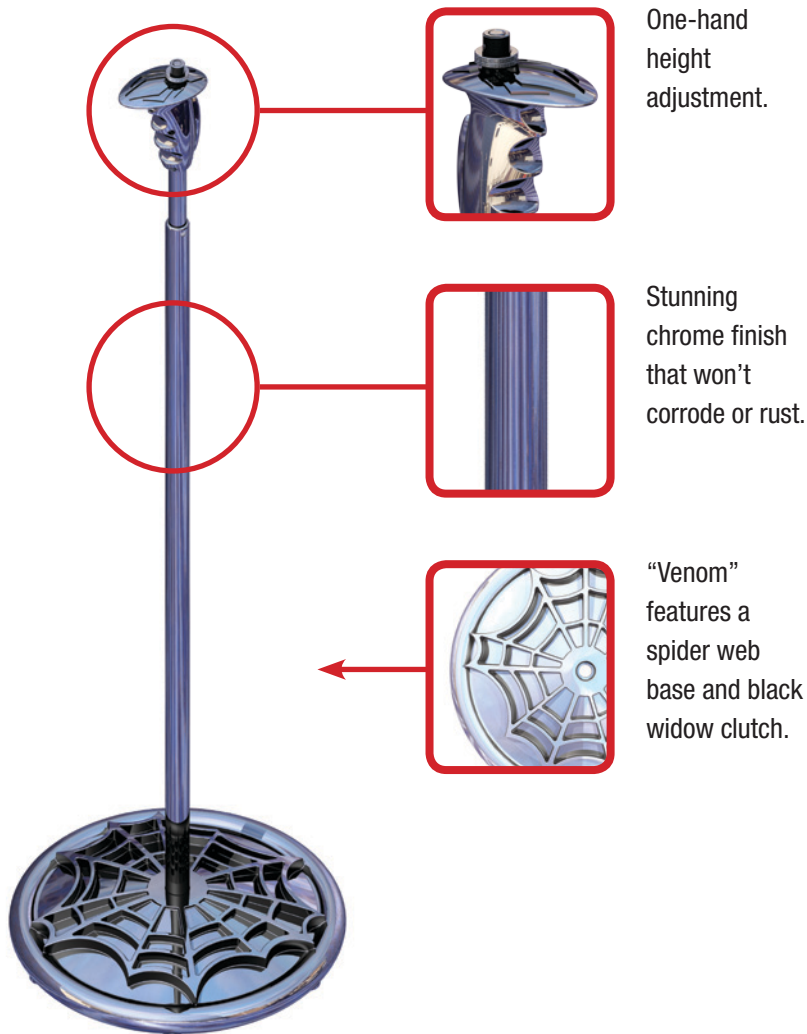

"Venom"

Custom Chrome Series Microphone Stand with One-hand Height Adjustment and Free Gig Bag – Spider Web Base and Black Widow Clutch

Stunning and Sturdy

Custom Chrome mic stands feature a gorgeous chrome finish that looks stunning under stage lights. Additionally, the chrome finish means that your Custom Chrome Series mic stand will not rust or corrode as you take it from gig to gig – even after years of use! Custom Chrome Series mic stands are as sturdy as they are stunning!

What's Your Personality?

The "Venom" Custom Chrome Series mic stand drips with poisonous attitude that is as fatal as it is playful. Featuring a spider web base and a black widow clutch that is extraordinarily ergonomic, "Venom" is one stand whose bite will leave a mark on audiences from all walks of life.

One-hand Height Adjustment

Ultimate Support invented the one-hand height-adjustable mic stand nearly two decades ago. Custom Chrome Series mic stands feature Ultimate Support's patented one-hand clutch mechanism housed inside fun and ergonomic designs. Simply squeeze the non-slip, die-cast ergonomic clutch to quickly raise or lower your microphone.

Free Gig Bag Included

Transport your Custom Chrome mic stand to your gigs – and store them after – with the included gig bag. Equipped with an internal pocket for the base, and plenty of room for the mic shaft (and whatever else you'd like to store there), the free gig bag will keep your stand free from blemishes and will ensure that you don't lose any pieces and parts of your mic rig ever again!