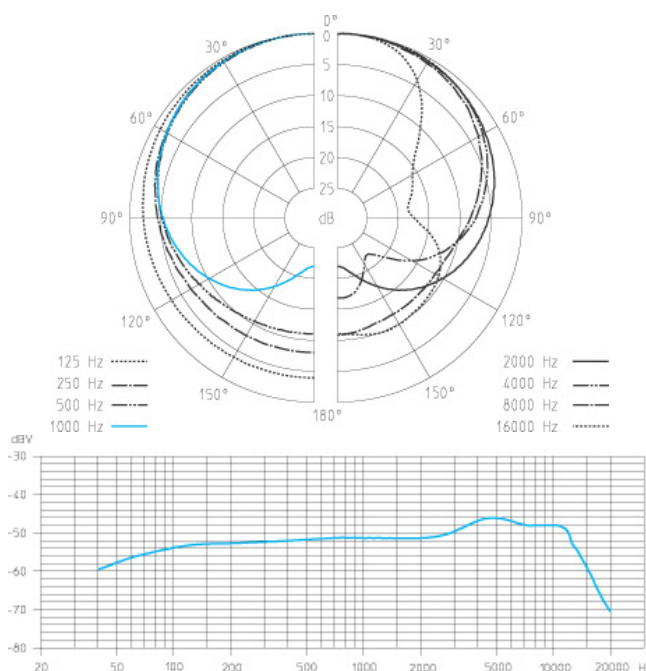

Wireless Microphones 2 935 microphone head

MMD 935

Cat. No. *****

Description

Designed for use with evolution wireless handheld transmitters, the cardioid MMD 935 microphone head features the excellent acoustic properties of the wired e 935 vocal microphone.

Delivery includes

- 1 MMD 935 capsule assembly (dynamic, cardioid)
- 1 microphone grille
- 1 light grey identification ring

Features

- Cardioid pick-up pattern provides isolation from other on-stage signals
- Uniform on-axis and off-axis response

Technical data

| | |
|-----------------------------|-------------|
| Transducer; Microphone type | dynamic |
| AF | 2 mV/Pa |
| Sound pressure level (SPL) | 154 dB(SPL) |
| Pick-up pattern | cardioid |