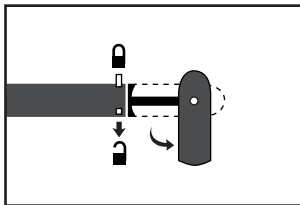

Mini Pump Instructions

Part #1009,1010, 1011

Reversible Valve Head

Locking T-Handle

©2002
Planet Bike.
All Rights
Reserved.

Mounting to frame