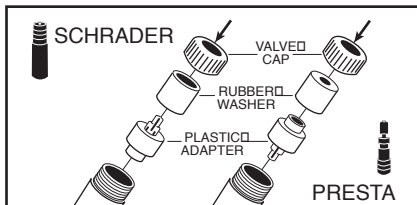

Mini Pump Instructions

Part #1009,1010, 1011

Reversible Valve Head

Locking T-Handle

©2002
Planet Bike.
All Rights
Reserved.

Mounting to frame