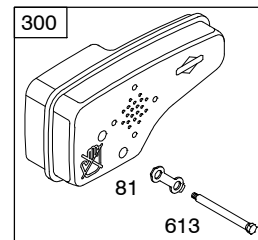

123K00

Illustrations cover a range of engines. Parts shown without corresponding text may not be used on your specific engine.
5054-4 Assemblies include all parts shown in frames. 07/09/2008