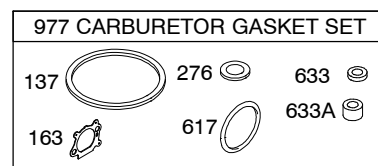

Illustrations cover a range of engines. Parts shown without corresponding text may not be used on your specific engine.