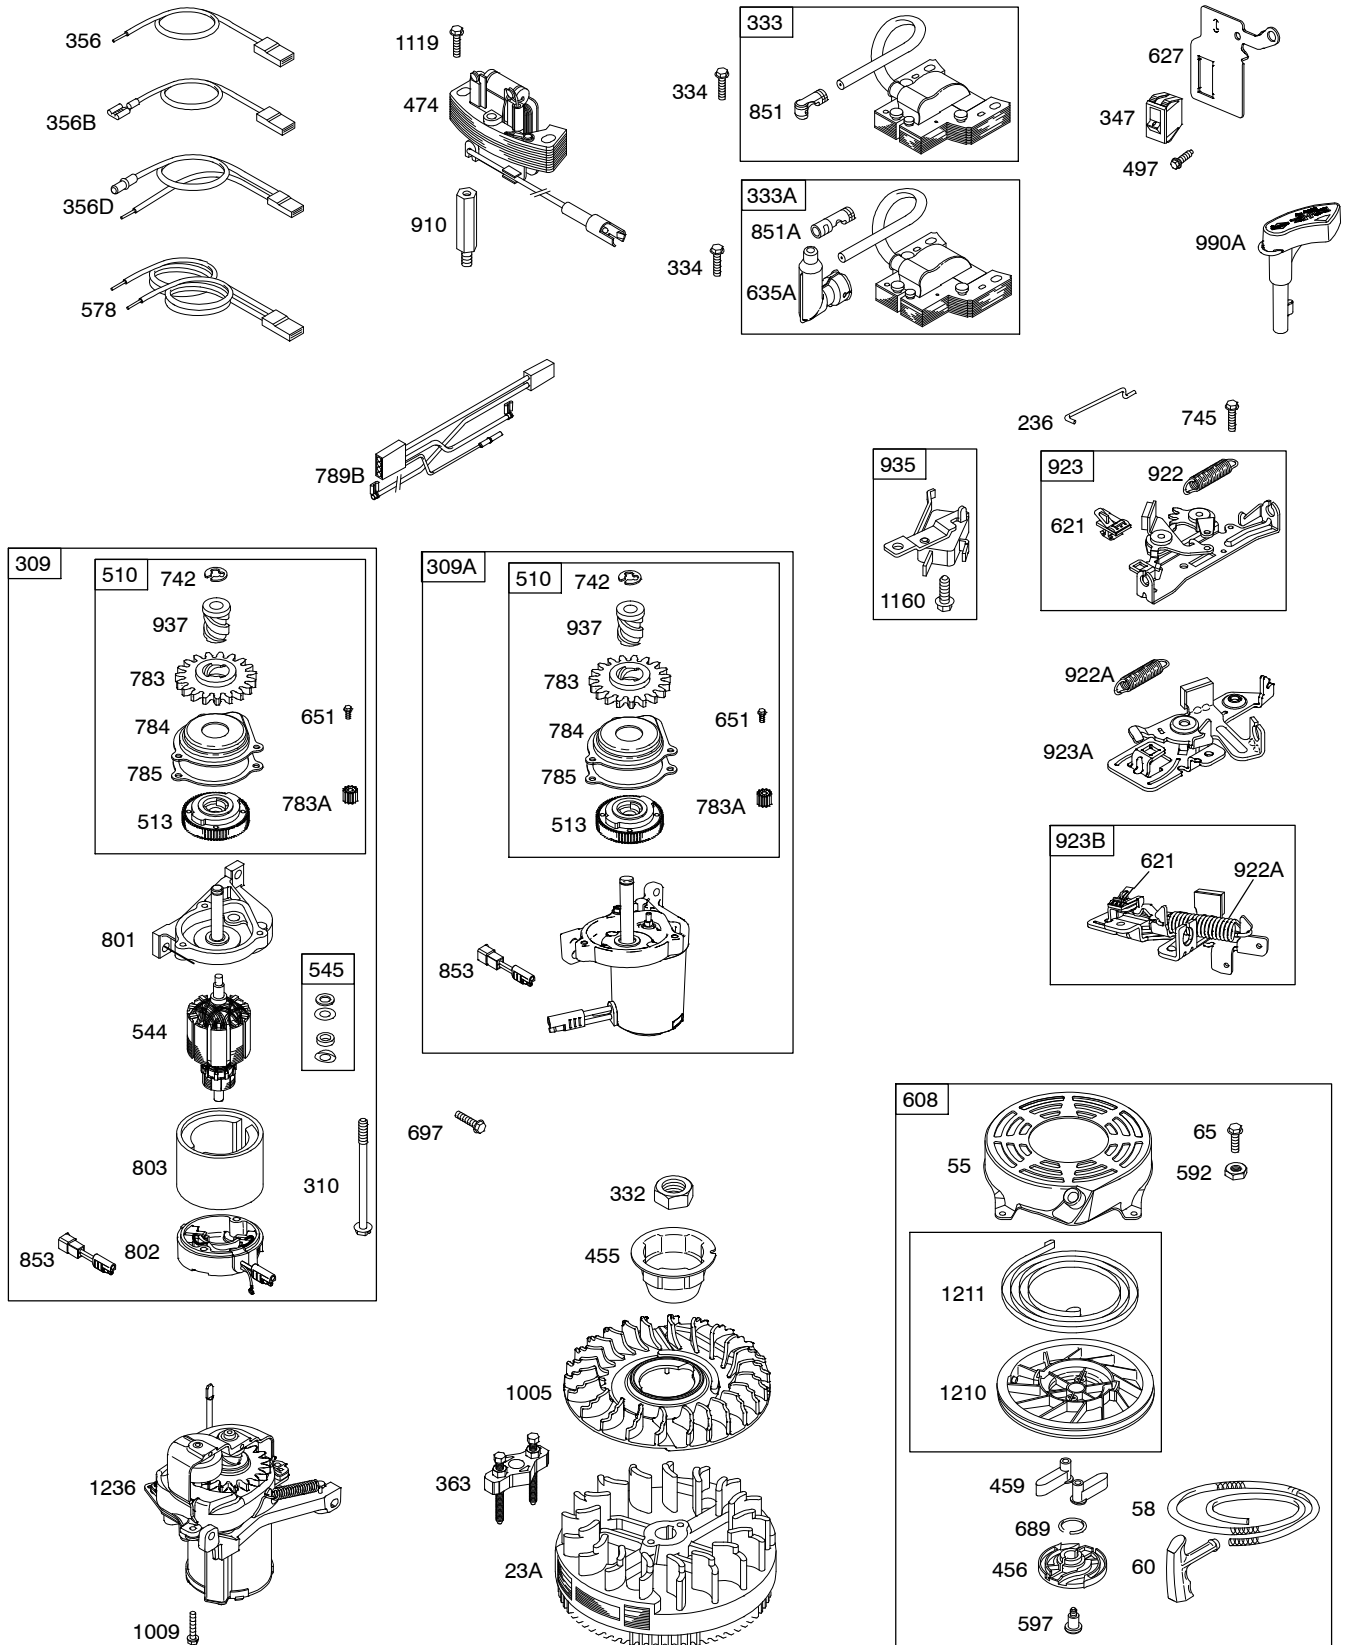

123K00

Illustrations cover a range of engines. Parts shown without corresponding text may not be used on your specific engine.
5054-6 Assemblies include all parts shown in frames. 07/09/2008