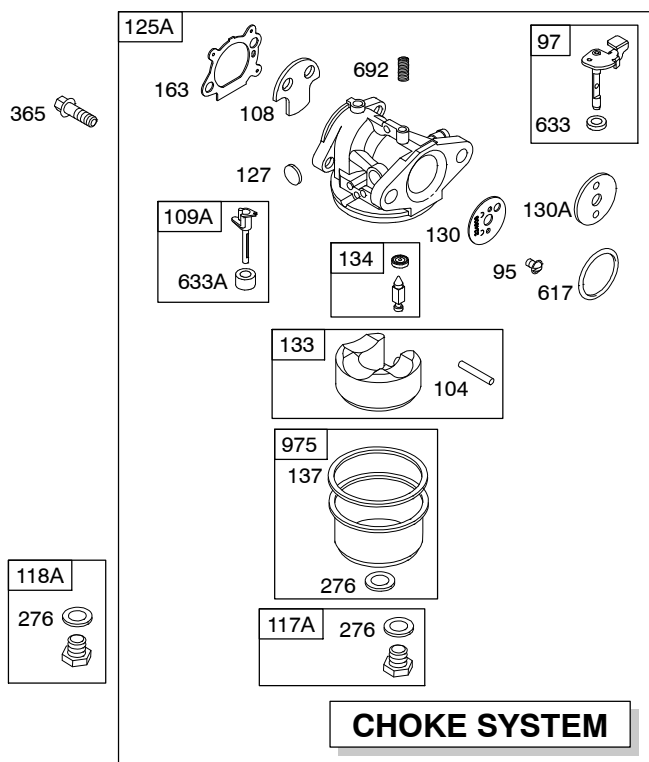

Illustrations cover a range of engines. Parts shown without corresponding text may not be used on your specific engine.