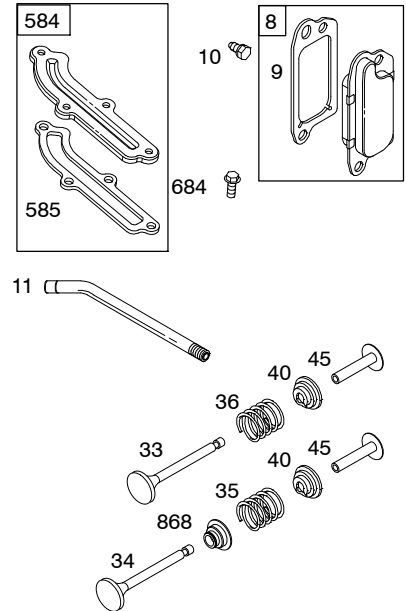

123K00

1319 WARNING LABEL

REQUIRED when replacing parts with warning labels affixed.

1058 OPERATOR'S MANUAL

1330 REPAIR MANUAL

1019 LABEL KIT