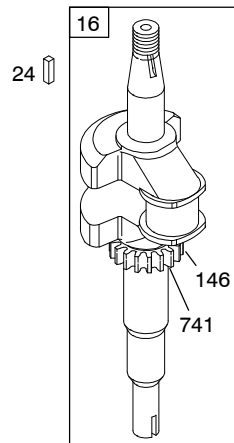

1095 VALVE GASKET SET