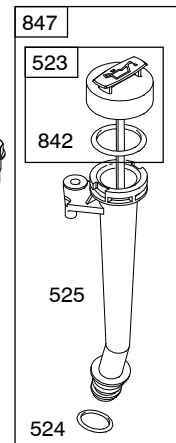

1095 VALVE GASKET SET