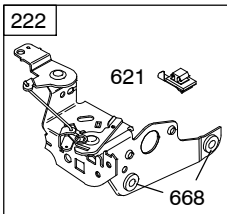

123K00

Illustrations cover a range of engines. Parts shown without corresponding text may not be used on your specific engine.
5054-4 Assemblies include all parts shown in frames. 07/09/2008