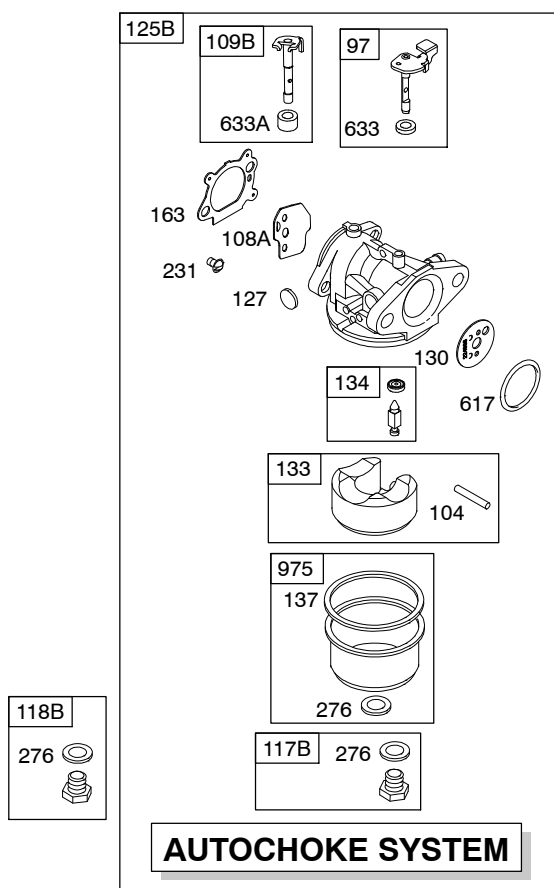

Illustrations cover a range of engines. Parts shown without corresponding text may not be used on your specific engine.