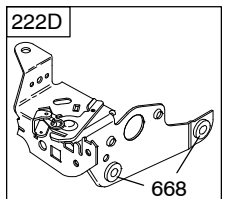

123K00

Illustrations cover a range of engines. Parts shown without corresponding text may not be used on your specific engine.
5054-4 Assemblies include all parts shown in frames. 07/09/2008