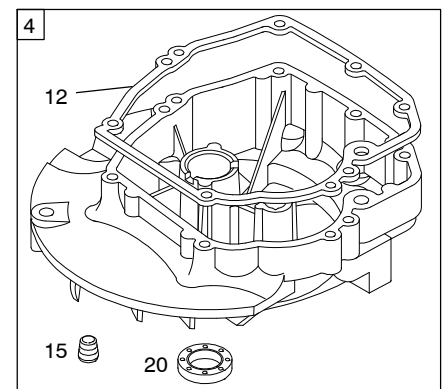

123K00

Illustrated Parts List

Model Series

123K00

TYPE NUMBERS
0005 through 3717.

TABLE OF CONTENTS

Alternator	6
Air Cleaner	4
Blower Housing/Shrouds	5
Camshaft	2
Carburetor	3
Controls	4
Crankshaft	2
Cylinder	2
Electric Starter	6
Electrical	6
Engine Sump	2
Exhaust System	4
Flywheel	6
Flywheel Brake	6
Fuel Supply	4
Governor Spring	4
Ignition	6
Kits/Gaskets	2 & 3
Lubrication	2
Piston Group	2
Rewind Starter	6
Valves	2

123K00

1319 WARNING LABEL

REQUIRED when replacing parts with warning labels affixed.

1058 OPERATOR'S MANUAL

1330 REPAIR MANUAL

1019 LABEL KIT

1095 VALVE GASKET SET

358 ENGINE GASKET SET