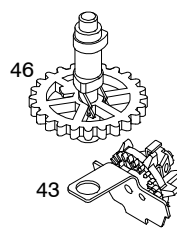

358 ENGINE GASKET SET

Illustrations cover a range of engines. Parts shown without corresponding text may not be used on your specific engine.