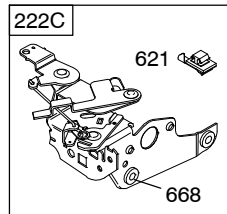

123K00

Illustrations cover a range of engines. Parts shown without corresponding text may not be used on your specific engine.
5054-4 Assemblies include all parts shown in frames. 07/09/2008