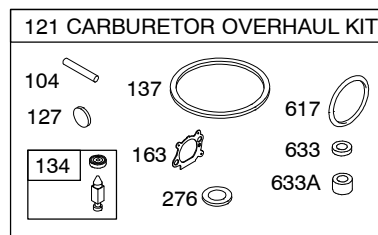

Illustrations cover a range of engines. Parts shown without corresponding text may not be used on your specific engine.