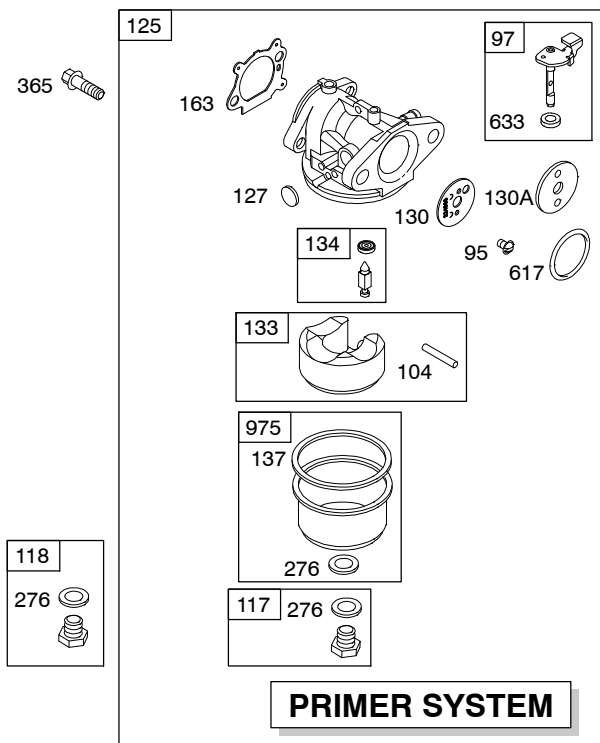

Illustrations cover a range of engines. Parts shown without corresponding text may not be used on your specific engine.