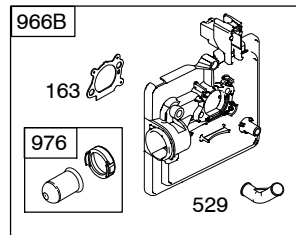

123K00

Illustrations cover a range of engines. Parts shown without corresponding text may not be used on your specific engine.
5054-4 Assemblies include all parts shown in frames. 07/09/2008