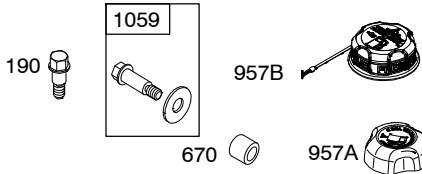

123K00

Illustrations cover a range of engines. Parts shown without corresponding text may not be used on your specific engine.
5054-4 Assemblies include all parts shown in frames. 07/09/2008