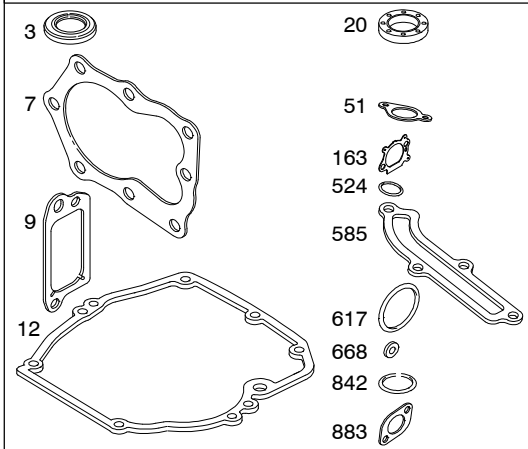

123K00

Illustrated Parts List

Model Series

123K00

TYPE NUMBERS
0005 through 3717.

TABLE OF CONTENTS

Alternator	6
Air Cleaner	4
Blower Housing/Shrouds	5
Camshaft	2
Carburetor	3
Controls	4
Crankshaft	2
Cylinder	2
Electric Starter	6
Electrical	6
Engine Sump	2
Exhaust System	4
Flywheel	6
Flywheel Brake	6
Fuel Supply	4
Governor Spring	4
Ignition	6
Kits/Gaskets	2 & 3
Lubrication	2
Piston Group	2
Rewind Starter	6
Valves	2

123K00

1319 WARNING LABEL

REQUIRED when replacing parts with warning labels affixed.

1058 OPERATOR'S MANUAL

1330 REPAIR MANUAL

1019 LABEL KIT

1095 VALVE GASKET SET

358 ENGINE GASKET SET