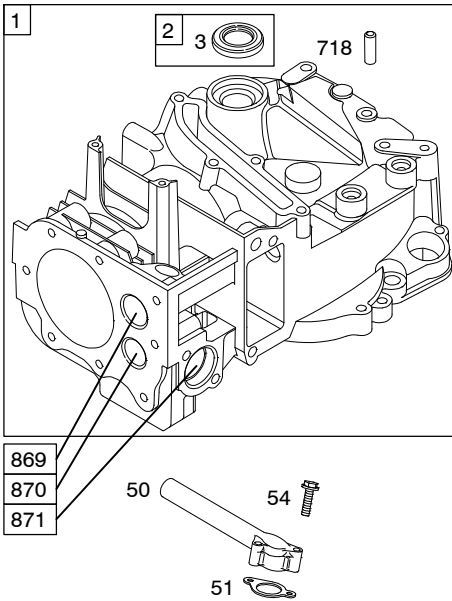

123K00

Illustrated Parts List

Model Series

123K00

TYPE NUMBERS
0005 through 3717.

TABLE OF CONTENTS

Alternator	6
Air Cleaner	4
Blower Housing/Shrouds	5
Camshaft	2
Carburetor	3
Controls	4
Crankshaft	2
Cylinder	2
Electric Starter	6
Electrical	6
Engine Sump	2
Exhaust System	4
Flywheel	6
Flywheel Brake	6
Fuel Supply	4
Governor Spring	4
Ignition	6
Kits/Gaskets	2 & 3
Lubrication	2
Piston Group	2
Rewind Starter	6
Valves	2

123K00

1319 WARNING LABEL

REQUIRED when replacing parts with warning labels affixed.

1058 OPERATOR'S MANUAL

1330 REPAIR MANUAL

1019 LABEL KIT

1095 VALVE GASKET SET

358 ENGINE GASKET SET