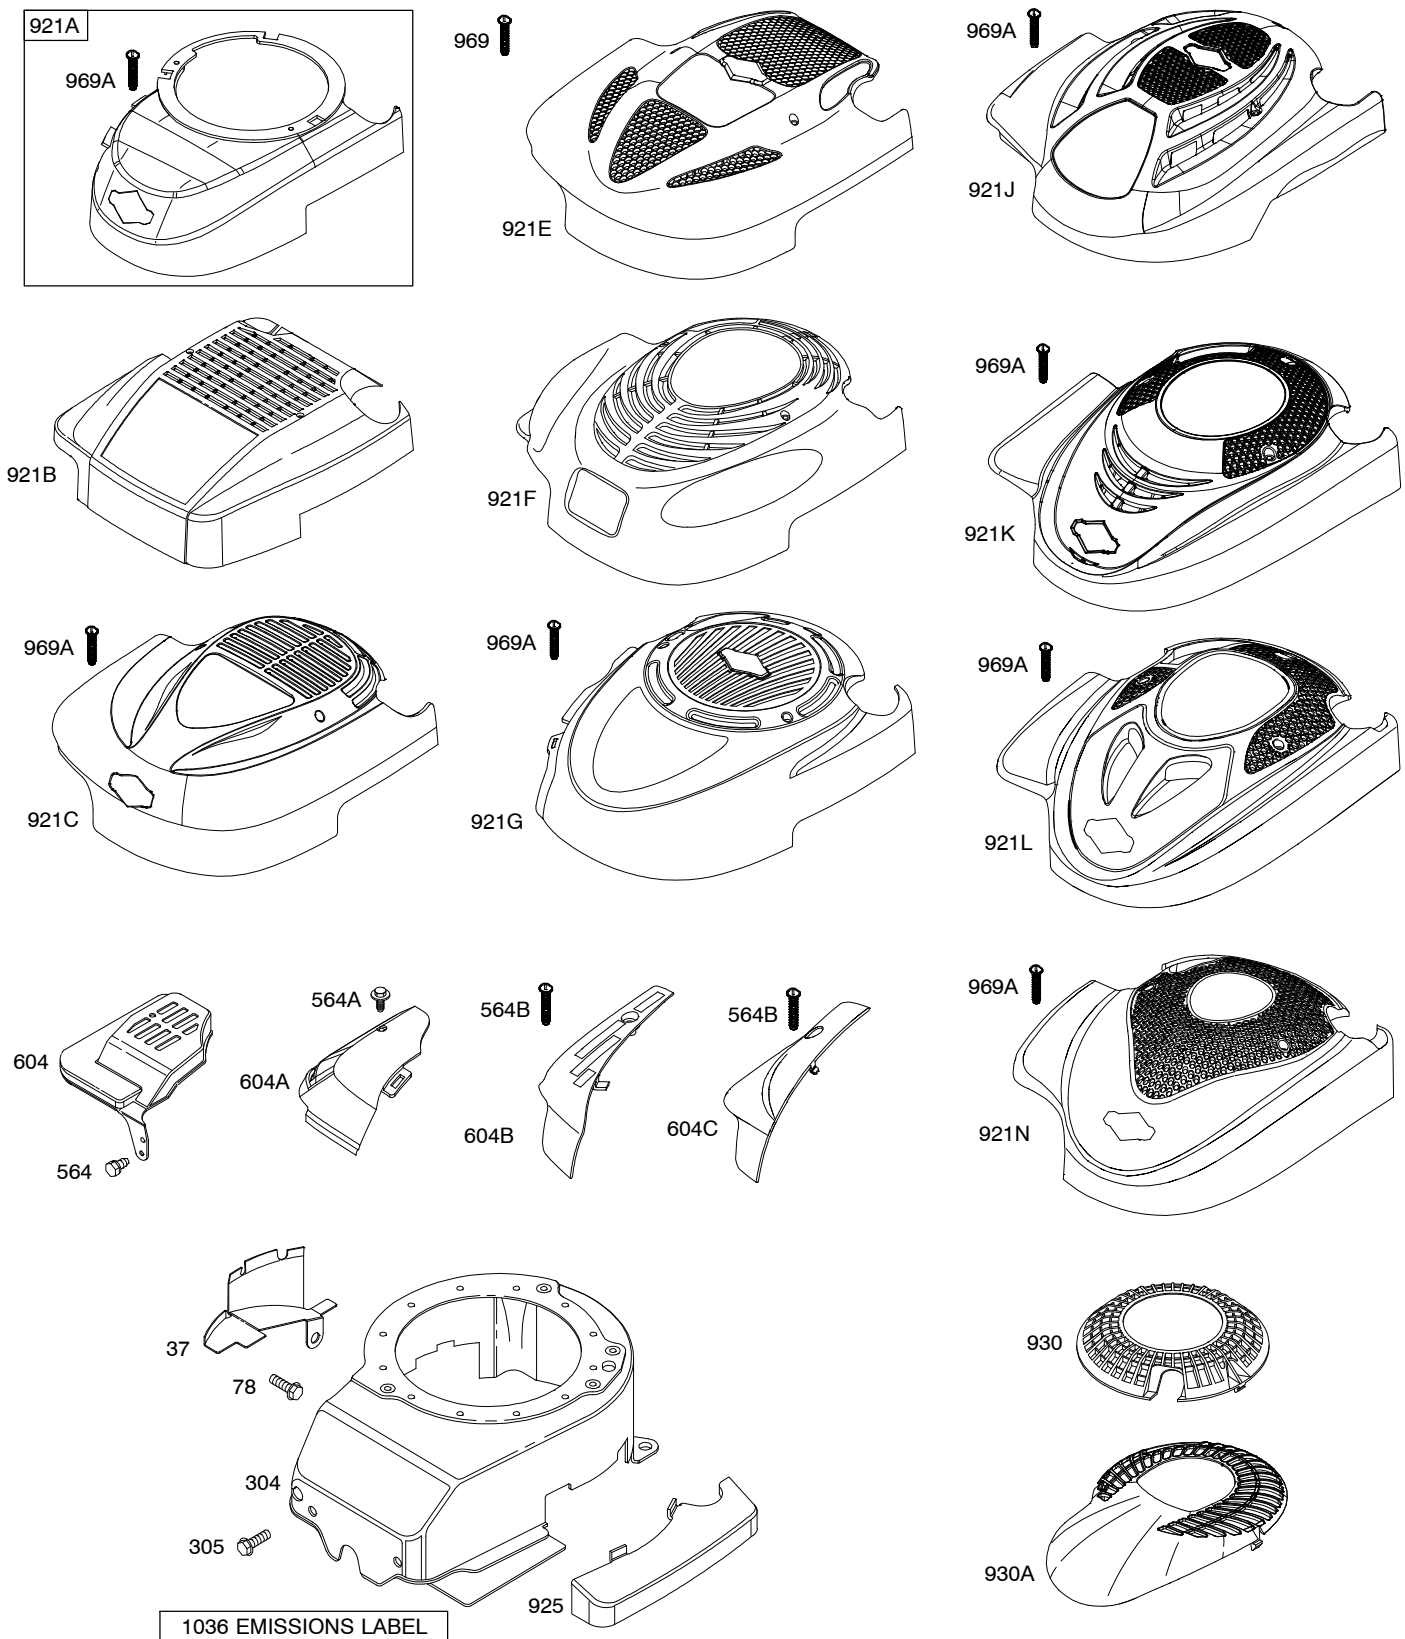

Illustrations cover a range of engines. Parts shown without corresponding text may not be used on your specific engine.
5054-5 Assemblies include all parts shown in frames. **07/09/2008**