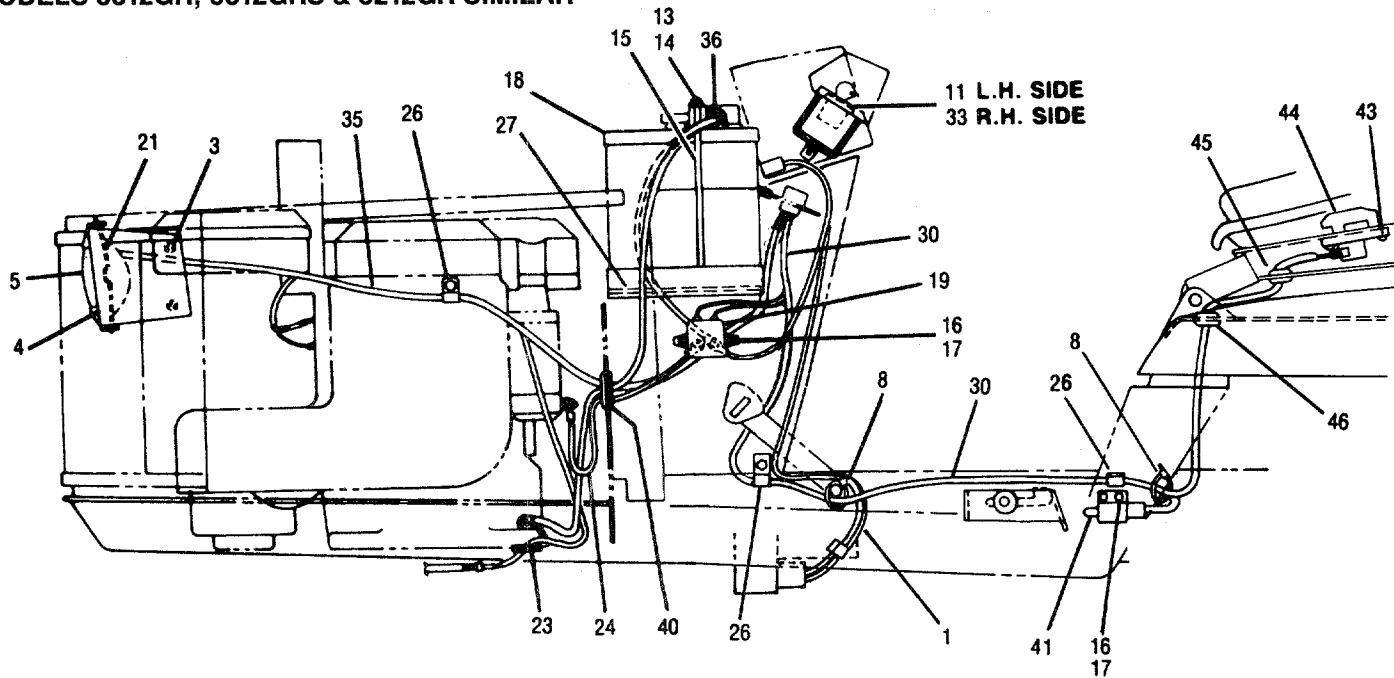

MODELS 3214GR & 3114GR

MODELS 3312GR, 3312GRS & 3212GR

**MODELS 3214GR & 3114GR SHOWN
MODELS 3312GR, 3312GRS & 3212GR SIMILAR**

MODELS 3214GR, 3114GR, 3312GR, 3312GRS & 3212GR

REF. NO.	PART NO.	DESCRIPTION	QTY. REQ.	REF. NO.	PART NO.	DESCRIPTION	QTY. REQ.
1	B1751088	Harness, Lift. See (A) (C) (D)	1	25	B1752134	Console Wiring Harness	1
2	B1756074	Battery Cables (Pos.)	1	26	B1747738	J-Clip	3
3	B1186389	Flange Lock Nut 1/4-20	4	27	B1756630	Rubber Pad	1
4	B1744021STB	Light Support	1	28 •		Lock Washer	2
5	B1726435	Headlight	2	29 •		Screw 1/4-20 x 5/8	2
6	B1755616	Diode Ass'y	1	30	B1756076	Interlock Harness	1
7	B1753874	Switch, El. Lift. See (A) (C) (D)	1	31	B1754608	PTO Switch	1
8	B1735531	Wire Tie	5	32	B1754856	Light Switch	1
9	B1756075	Battery Cable (Neg.). See (A) (B) (C)	1	33	B1754250	Ignition Switch	1
	B1754220	Battery Cable (Neg.). See (D)	1	34	B1753986	Ignition Key	2
10	B1756872	Lense	1	35	B1752136	Harness, Engine. See (A) (C)	1
11	B1754550	Hour Meter (Optional)	1		B1752908	Harness, Engine. See (B)	1
12 •		Hex Nut 1/4-20	2		B1758466	Harness, Engine. See (D)	1
13 •		Flat Washer 1/4	2	36	B1755802	Cover	1
14	B1734398	Hex Lock Nut 1/4-20	3	37	B1751572	Bulb	3
15	B1752586	J-Bolt	2	38	B1186020	Thd. Cut Screw 6-32 x 3/8	1
16 •		Phil. Hd. Screw #10-24 x 5/8	4	39	B1743516	Replacement Fuse, 30A	1
17	B1185985	Nut #10-24	4	40	B1752809	Grommet	1
18	B1752840	Battery	1	41	B1751328	Switch, Interlock	1
19	B1752137	Solenoid	1	42	B1747353	Harness, El. Lift. See (A) (C) (D)	1
20	B1750963	Screw 6-32 x 1/2	4	43	B1755349	Pan Hd. Screw 1/4-20 x 1/2	2
21	B1744022	Retainer	2	44	B1752506	Switch	1
22 •		Hex Nut 5/16-18	1	45	B1755487	Grommet	1
23	B1748014	Grommet	1	46	B1754934	Grommet	1
24	B1722081	Starter Cable. See (A) (C)	1				
	B1741506	Starter Cable. See (B)	1				
	B1752841	Starter Cable. See (D)	1				