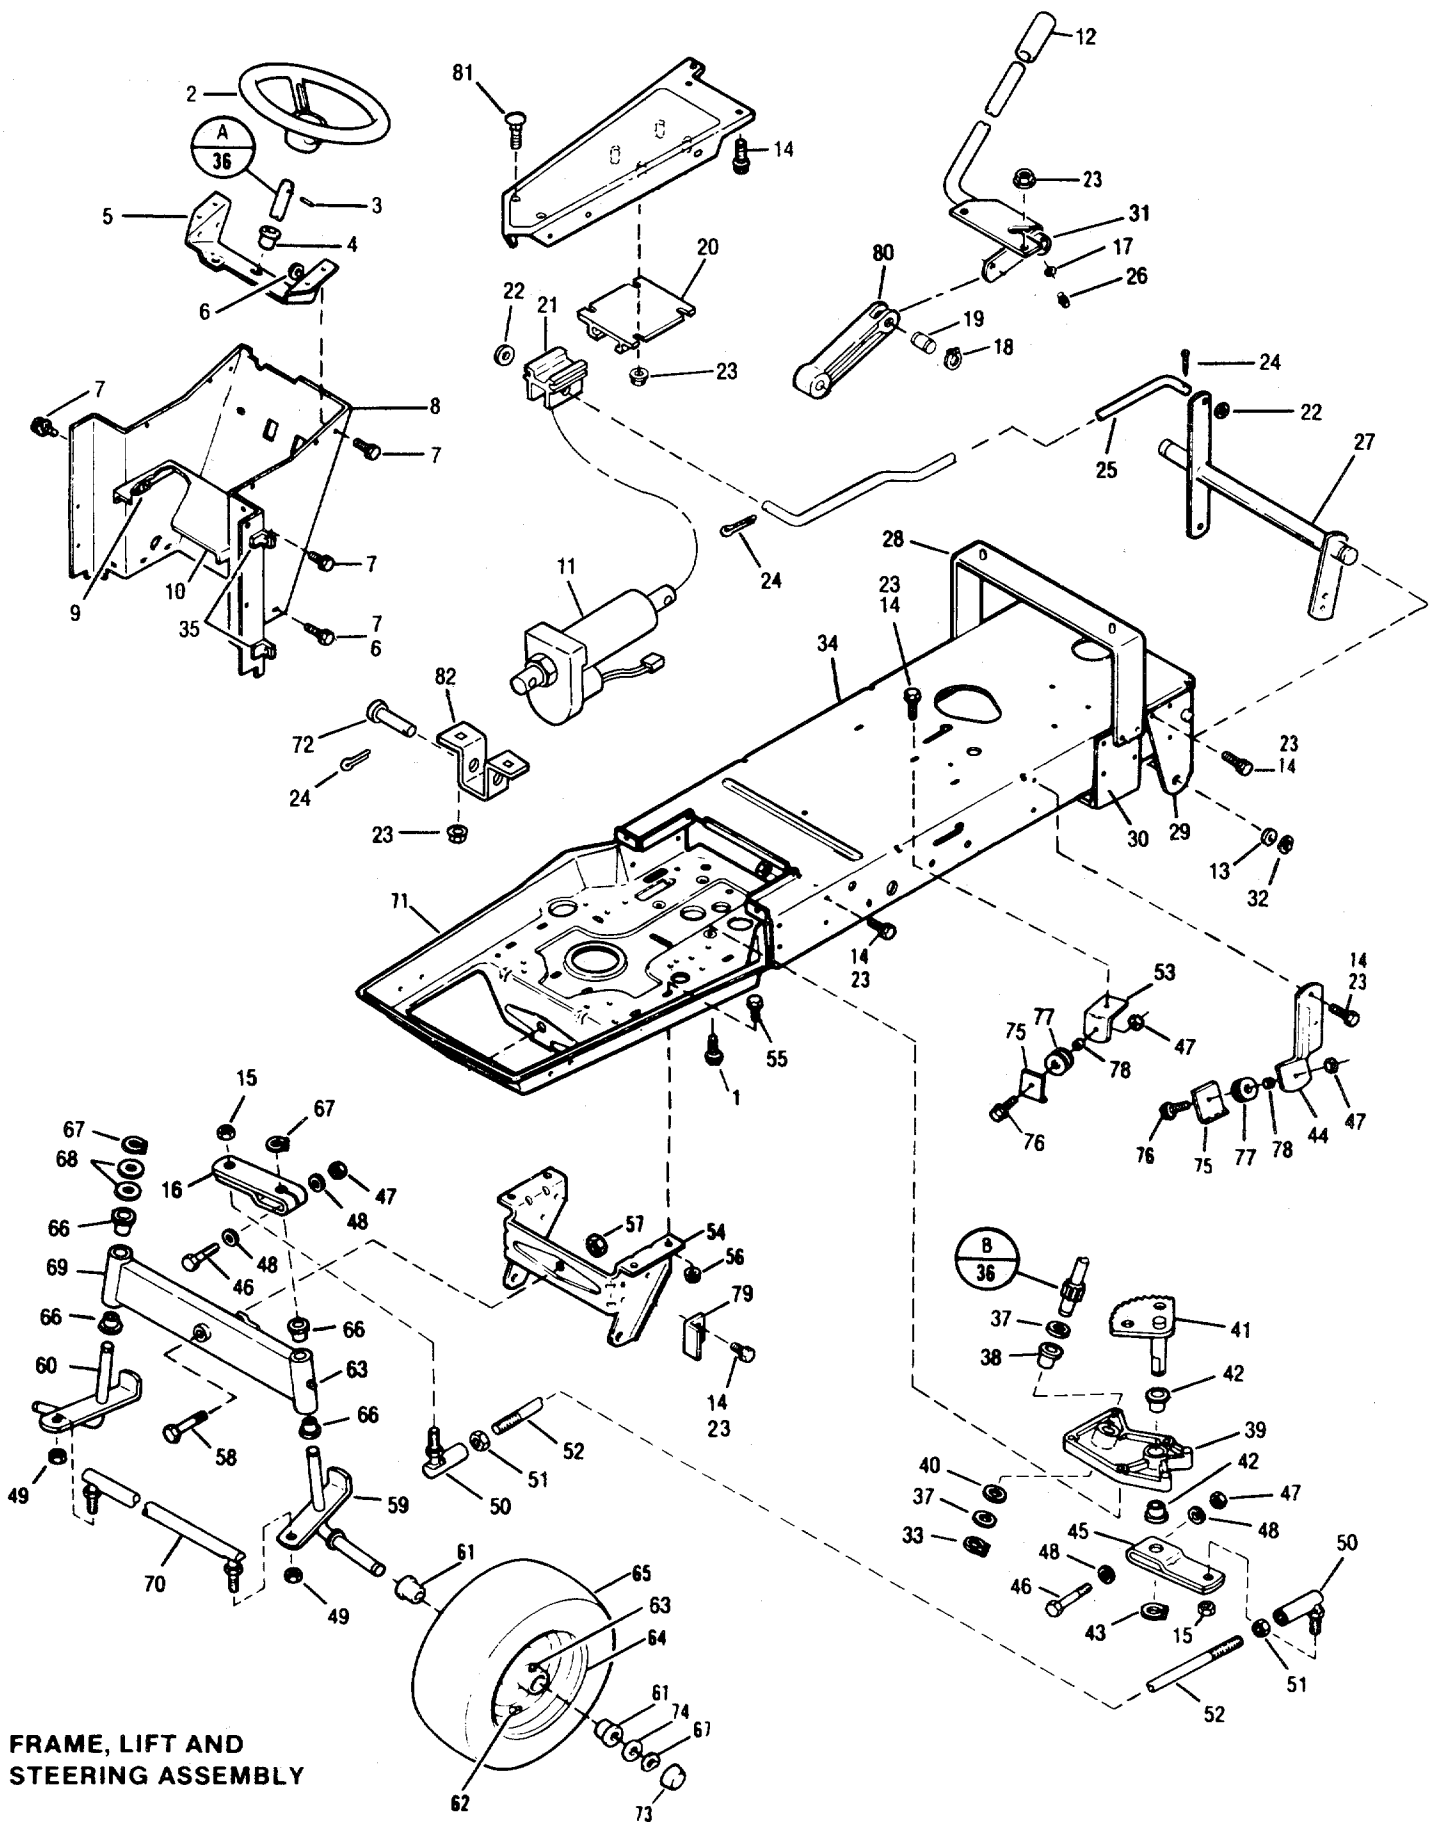

FRAME, LIFT AND STEERING ASSEMBLY

MODELS 3312GR, 3312GRS, 3212GR, 3214GR & 3114GR

REF. NO.	PART NO.	DESCRIPTION	QTY. REQ.	REF. NO.	PART NO.	DESCRIPTION	QTY. REQ.
1	B1724491	Thd Screw 5/16-18 x 3/4	4	44	B1747315GAR	Bracket	1
2	B1756862	Steering Wheel	1	45	B1750581	Spindle Arm Assembly	1
3 •		Roll Pin 1/4 x 2-1/4	1	46 •		Hex Head Screw 3/8-16 x 2-1/4	2
4	B1185632	Flange Bearing	1	47	B1733398	Hex Lock Nut 3/8-16	4
5	B1756608	Steering Shaft Support	1	48	B1708755	Flat Washer 3/8	4
6	B1186389	Flange Nut 1/4-20	5	49	B1110150	Lock Nut 3/8-24	2
7	B1186309	Flange Screw 1/4-20 x 5/8	13	50	B1716180	Ball Joint	2
8	B1758724GAR	Instr. Panel Support	1	51	B1186247	Jam Hex Nut 1/2-20	2
9	B1185456	U Type Speed Nut 1/4-20	4	52	B1750499GAR	Steering Rod	1
10	B1756073GAR	Battery Support	1	53	B1747316GAR	Bracket	1
11	B1750450	Actuator. See (D) (F)	1	54	B1750811GAR	Attachment Bracket	1
12	B1753539	Handle Grip. See (C) (E)	1	55	B1186345	Fl. Hex Screw 3/8-16 x 3/4	4
13	B1185830	Flat Washer	4	56	B1186393	Flange Hex Nut 3/8-16	4
14	B1186330	Fl. Lock Screw 5/16-18 x 7/8	33	57	B1758231	Lock Hex Nut 5/8-11	1
15	B1750957	Lock Jam Nut 1/2-20	2	58	B1758232	Hex Hd. Screw 5/8-11 x 2-1/2	
16	B1750495	Steering Arm	1			(Grade 5)	1
17	B1805368	Washer. See (C) (E)	1	59	B1750486GAR	L.H. Spindle Assembly	1
18	B1185427	Retaining Ring. See (C) (E)	2	60	B1750490GAR	R.H. Spindle Assembly	1
19	B1747189	Pin. See (C) (E)	1	61	B1720327	Bushing	4
20	B1758272	Stationary Guide.		62	B1718086	Valve Stem	2
		Incl. Ref. No. 21	1	63	B1185976	Grease Fitting	4
21	B1758272	Sliding Guide. Incl. Ref. No. 20	1	64	B1757420GAW	Wheel (Incl. Ref. 61 & 63).	
22 •		Flat Washer 1/2	2			See (A)	2
23	B1186391	Flange Lock Nut 5/16-18	42		B1757981	Wheel (Incl. Ref. 61 & 63).	
24 •		Cotter Pin 1/8 x 1	3			See (B)	2
25	B1751070	Lift Rod	1	65	B1756864	Tire 15 x 6.00-6	2
26	B1185803	Grease Fitting. See (C) (E)	1	66	B1742133	Flange Bearing	4
27	B1754950GAR	Lift Shaft Assembly	1	67	B1185388	Retaining Ring	4
28	B1754944GAR	Fender Support Assembly	1	68	B1701447	Washer	A/R
29	B1749801GAR	Rear Panel Assembly	1	69	B1750494GAR	Front Axle Assembly	1
30	B1740984GAR	Axle Support	2	70	B1750841GAR	Tie Rod	1
31	B1749028GAR	Lift Lever Assembly. See (C) (E)	1	71	B1742343GAR	Front Frame	1
32	B1185388	Retaining Ring	2	72	B1706419	Clevis Pin. See (D) (F)	1
33	B1177567	Retaining Ring	1	73	B1744444	Wheel Cap	2
34	B1755847GAR	Rear Frame	1	74	B1185830	Special Washer	A/R
35	B1742934	Angle Bracket Speed Nut	4	75	B1747320	Cable Guide	2
36	B1758726	Steering Shaft	1	76 •		Hex Screw 3/8-16 x 1-1/4	2
37	B1730375	Shim Washer	A/R	77	B1756177	Pulley	2
38	B1747303	Flange Bearing	1	78	B1747322	Spacer	2
39	B1750594	Steering Support Assembly	1	79	B1751715GAR	Bracket	2
40	B1715301	Thrust Washer	1	80	B1754179	Push Link	1
41	B1750501	Sector Gear Assembly	1	81	B1736098	Carr. Bolt 5/16-18 x 5/8.	
42	B1185386	Flange Bearing	2			See (D) (F)	2
43	B1113527	Retaining Ring	1	82	B1750307	Lift Bracket. See (D) (F)	1

• Common Hardware — Purchase Locally
(Specify Grade 5 for screws and bolts)

- (A) Tractor Models 3212GR & 3114GR
- (B) Tractor Models 3312GR & 3214GR
- (C) Tractor Model 3212GR
- (D) Tractor Model 3114GR
- (E) Tractor Model 3312GR & 3312GRS
- (F) Tractor Model 3214GR