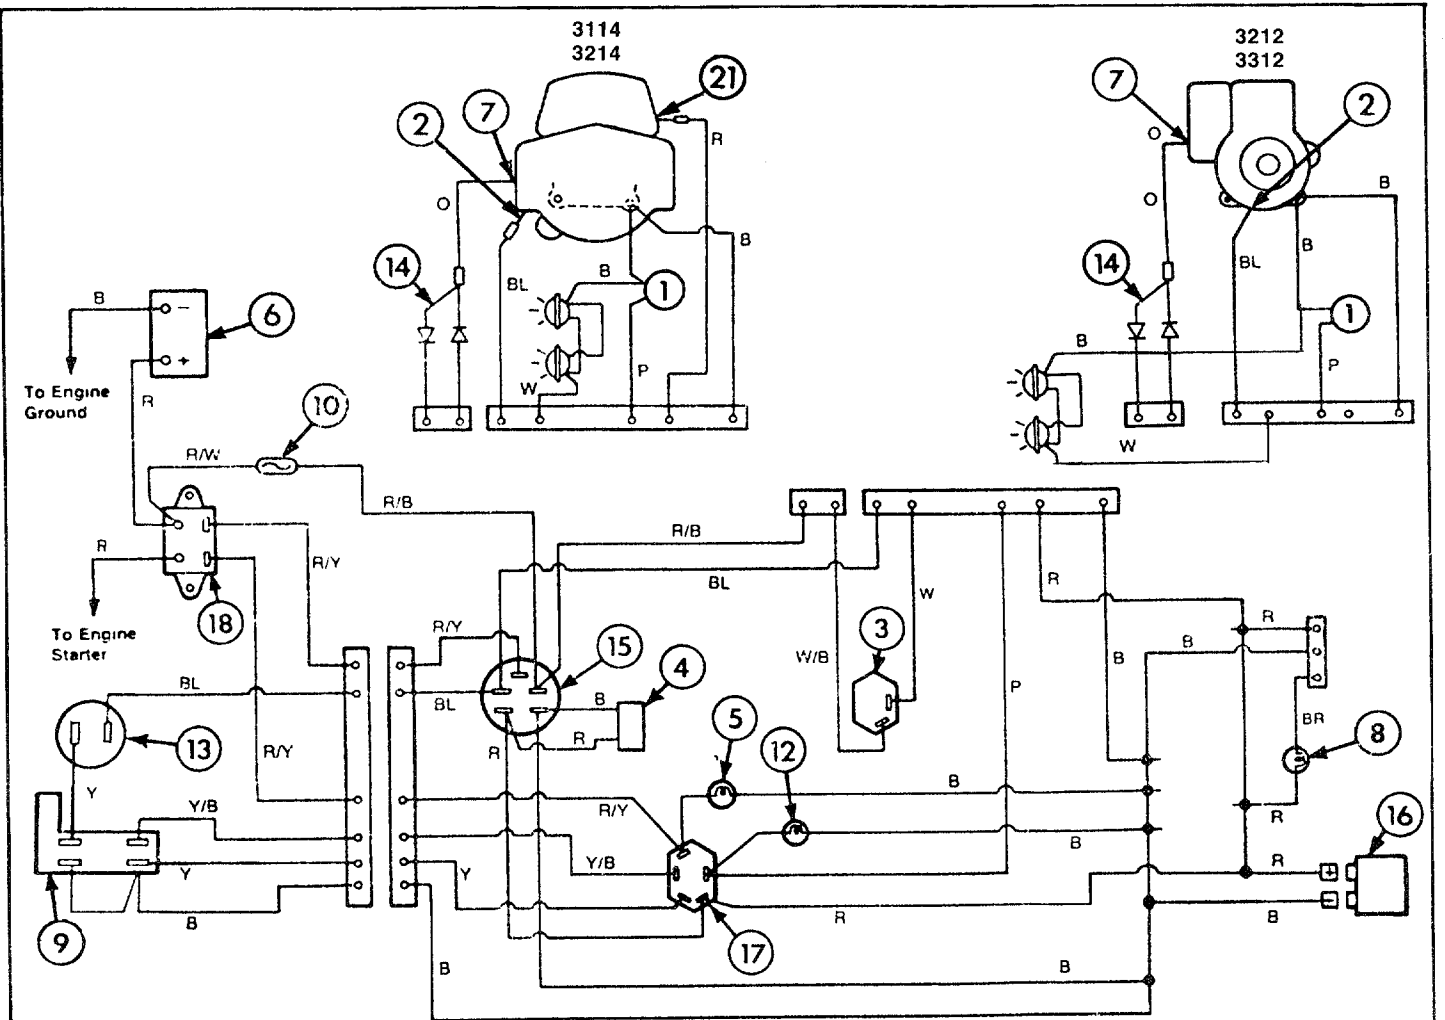

WIRING DIAGRAM

1. Electric Clutch
2. Magneto
3. Light Switch
4. Accessory Plug
5. Starter Light
6. Battery
7. Alternator
8. Battery Light (Optional)
9. Brake Switch
10. Fuse 30A
11. Not Used
12. PTO Light
13. Seat Interlock Switch
14. Diode Assembly
15. Ignition Switch
16. Hour Meter
17. PTO Switch
18. Solenoid
19. Lift Motor (14 HP)
20. Lift Switch (14 HP)
21. Fuel Solenoid