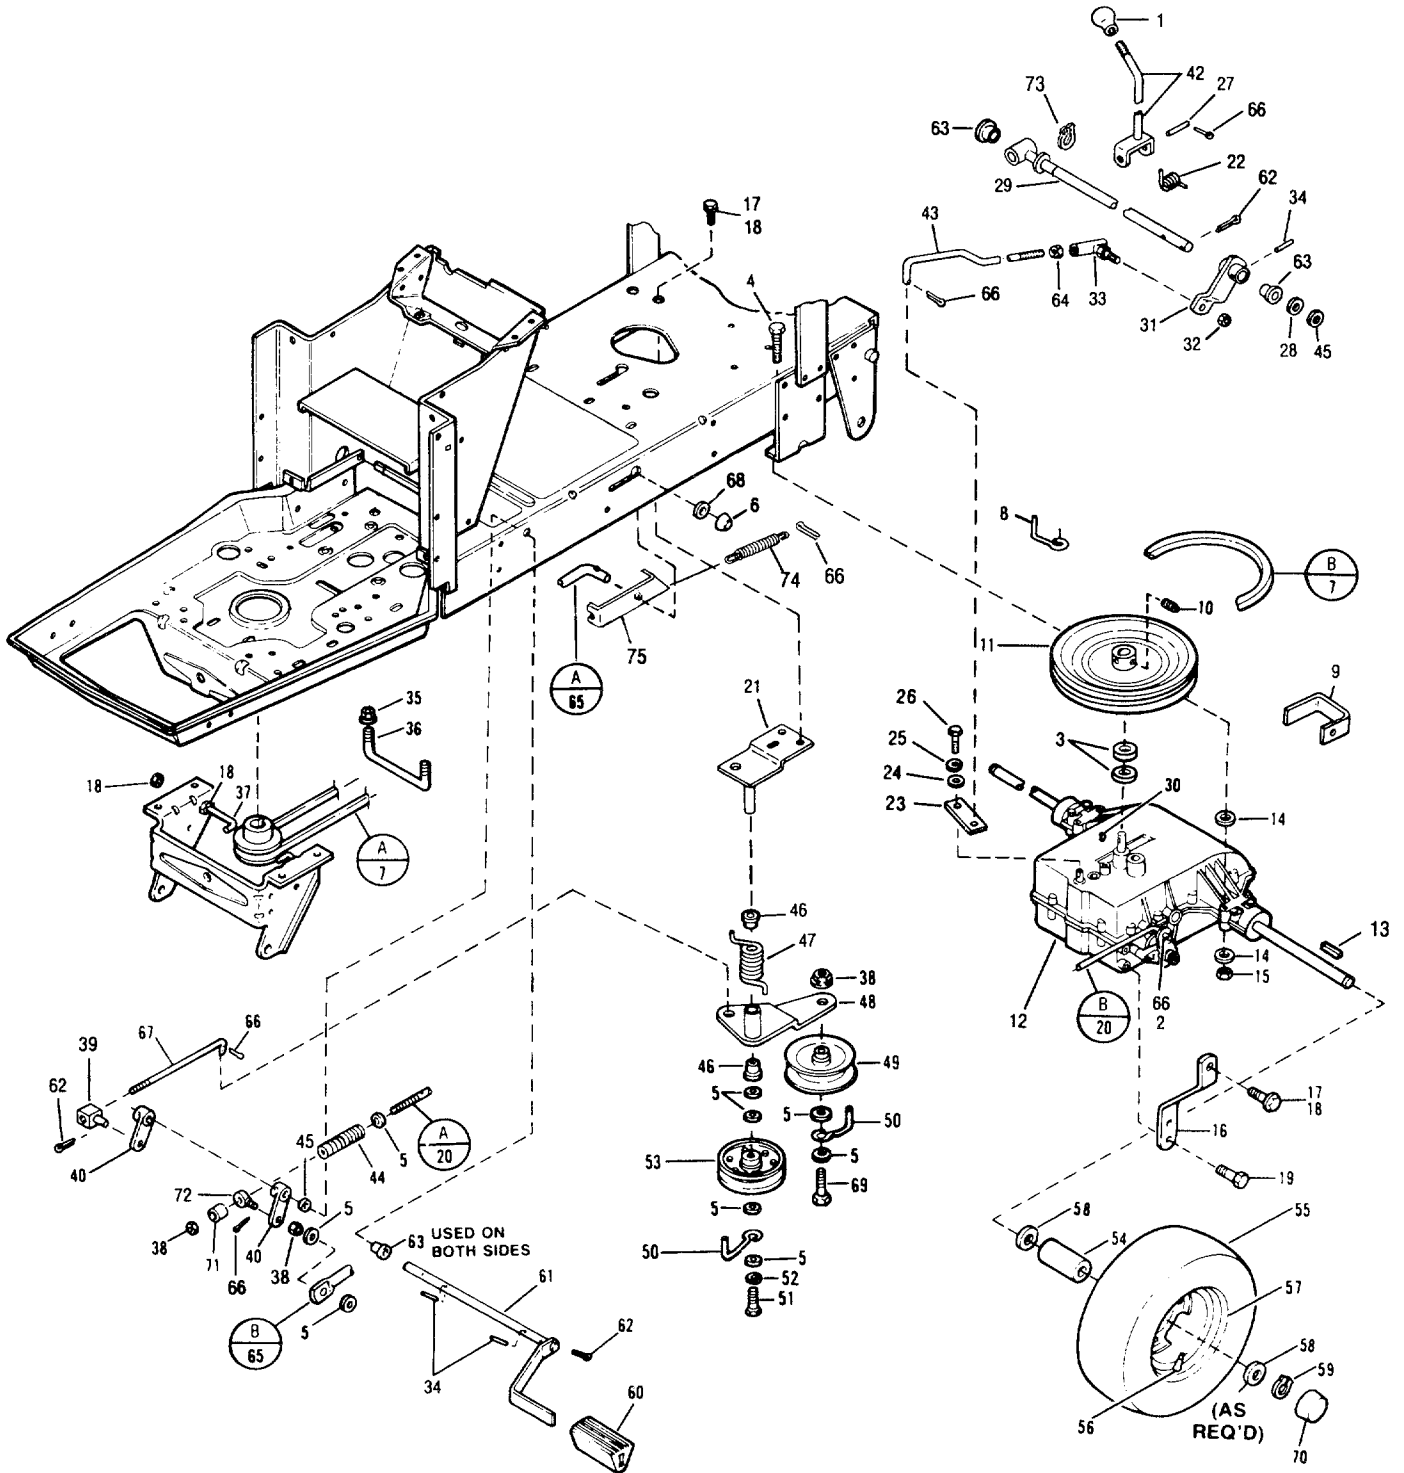

MODELS 3312GR, 3312GRS, 3212GR, 3214GR & 3114GR

BRAKE AND CLUTCH ASSEMBLY

MODELS 3312GR, 3312GRS, 3212GR, 3214GR & 3114GR

REF. NO.	PART NO.	DESCRIPTION	QTY. REQ.	REF. NO.	PART NO.	DESCRIPTION	QTY. REQ.
1	B1756877	Knob	1	36	B1744320	Belt Guide	1
2	•	Flat Washer 5/16	1	37	B1757291	Belt Guide	2
3	B1705092	Flat Washer	2	38	B1733398	Lock Nut 3/8-16	3
4	•	Hex Hd. Screw 5/16-18 x 2-3/4	4	39	B1748491	Pivot	1
5	•	Flat Washer 3/8	9	40	B1751880	Arm Ass'y	2
6	B1747186	Push on Cap	1	42	B1756047	Shift Lever Ass'y	1
7	B1747188	V-Belt (96.88)	1	43	B1752523	Shift Rod. See (D) (F)	1
8	B1752798	Belt Guide Rod	1		B1754660	Shift Rod. See (C) (E)	1
9	B1750297	Belt Guide	1	44	B1728908	Compression Spring	1
10	B1185596	Set Screw	2	45	•	Flat Washer 5/8	2
11	B1743640	Transmission Sheave	1	46	B1715538	Nylon Bushing	2
12	*	5-Speed Peerless Transmission		47	B1751809	Torsion Spring	1
		Model 801-046. See (D) (F)	1	48	B1746941GAR	Idler Arm Ass'y	1
	*	5-Speed Peerless Transmission		49	B1726660	Idler	1
		Model 920-011. See (C) (E)	1	50	B1725555	Belt Guide	2
13	B1104335	Sq. Key 3/16 x 2	2	51	•	Hex Hd Screw 3/8-16 x 2-1/4	1
14	•	Flat Washer 5/16	8	52	•	Lock Washer 3/8	1
15	B1732499	Lock Nut 5/16-18	4	53	B1756151	Idler	1
16	B1742103GAR	Transmission Support	1	54	B1742054	Spacer	2
17	B1186330	Fl. Lock Screw 5/16-18 x 7/8	3	55	B1756867	Tire 20 x 8.00-10	2
18	B1186391	Fl. Nut 5/16-18	7	56	B1718086	Valve Stem	2
19	B1724491	Thd. Form Screw 5/16-18 x 3/4	2	57	B1757422GAW	Wheel Disc. See (A)	2
20	B1746943	Brake Rod	1		B1757986	Wheel Disc. See (B)	2
21	B1751808GAR	Idler Support Ass'y	1	58	B1747998	Washer 3/4	A/R
22	B1750526	Torsion Spring	1	59	B1185388	Retaining Ring	2
23	B1743606	Transmission Arm. See (D) (F)	1	60	B1728694	Foot Rest	1
	B1754661	Transmission Arm. See (C) (E)	1	61	B1756049	Brake Pedal Ass'y	1
24	•	Flat Washer 1/4	1	62	•	Cotter Pin 1/8 x 1	3
25	•	Lock Washer 1/4	1	63	B1714233	Nylon Bushing	4
26	•	Hex Screw 1/4-28 x 1/2		64	•	Jam Nut 5/16-24	1
		(Grade 5)	1	65	B1751063	Brake Lock Rod	1
27	B1750946	Pin	1	66	•	Cotter Pin 1/8 x 5/8	6
28	B1705093	Washer	A/R	67	B1746942	Clutch Rod	1
29	B1750539	Shaft Ass'y	1	68	B1893445	Washer, Flat 3/8	1
30	•	Woodruff Key 3/16 x 3/4	1	69	•	Screw Hex Hd 3/8-16 x 1-3/4	1
31	B1750299	Shift Arm Ass'y. See (D) (F)	1	70	B1747873	Wheel Cap	2
	B1754663	Shift Arm Ass'y. See (C) (E)	1	71	B1713783	Spacer	1
32	•	Lock Nut 5/16-24	1	72	B1749904	Eye Bolt	1
33	B1752524	Ball Joint	1	73	B1177567	Retaining Ring	1
34	B1120210	Roll Pin 3/16 x 1.00	3	74	B1729482	Ext. Spring	1
35	B1186389	Fl. Lock Nut 1/4-20	4	75	B1755584GAR	Interlock Bracket	1

1. Common Hardware — Purchase Locally (Specify Grade 5 for screws and bolts)
   - Peerless transmission warranty service and repair parts are available from your local authorized Tecumseh Power Products engine dealer.
- (A) Tractor Models 3212GR & 3114GR
  (B) Tractor Models 3312GR & 3214GR
  (C) Tractor Model 3212GR
  (D) Tractor Model 3114GR
  (E) Tractor Model 3312GR & 3312GRS
  (F) Tractor Model 3214GR