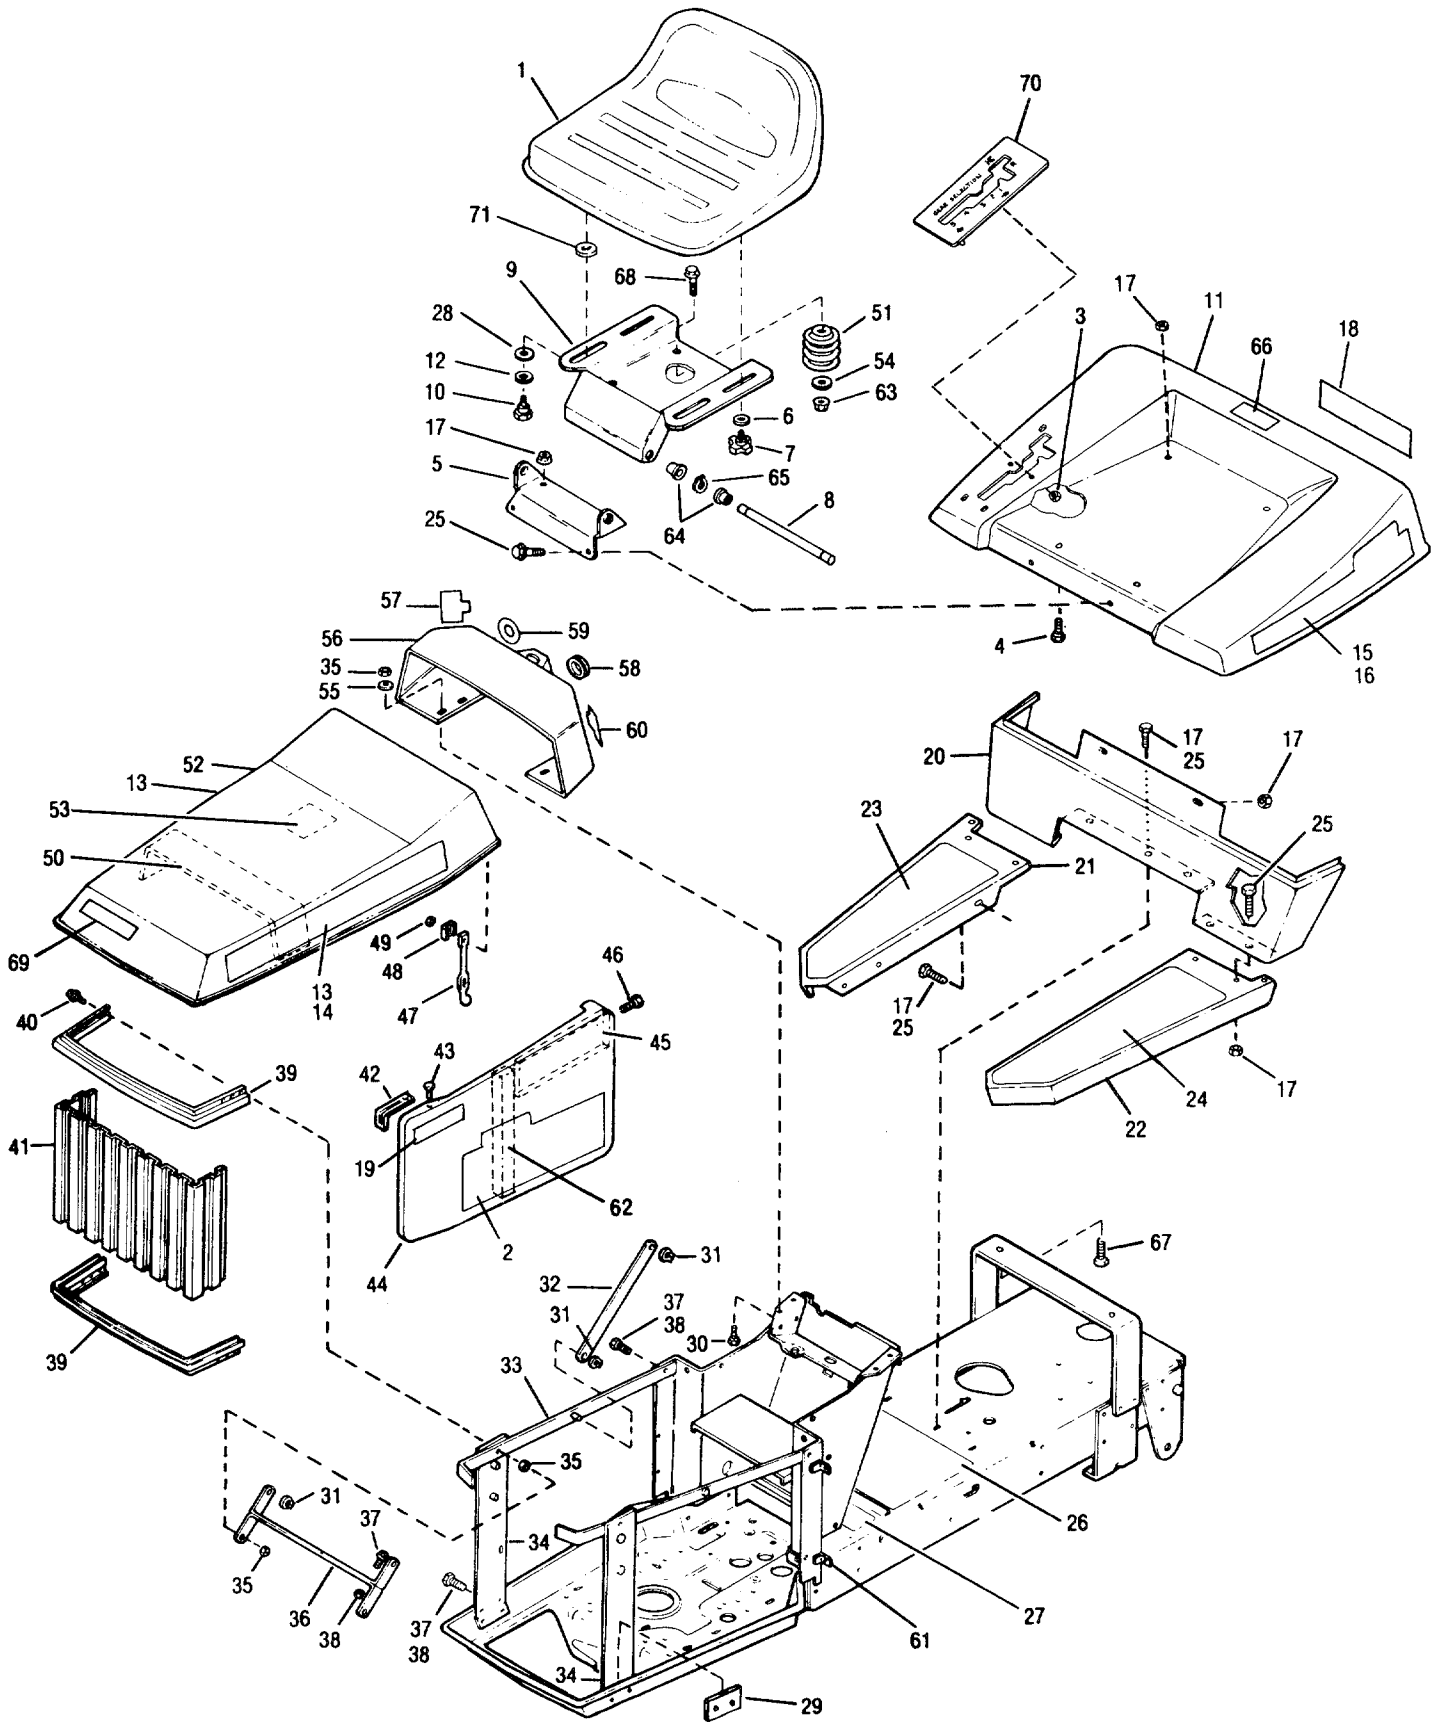

BODY WORK AND TRIM ASSEMBLY

MODELS 3312GR, 3312GRS, 3212GR, 3214GR & 3114GR