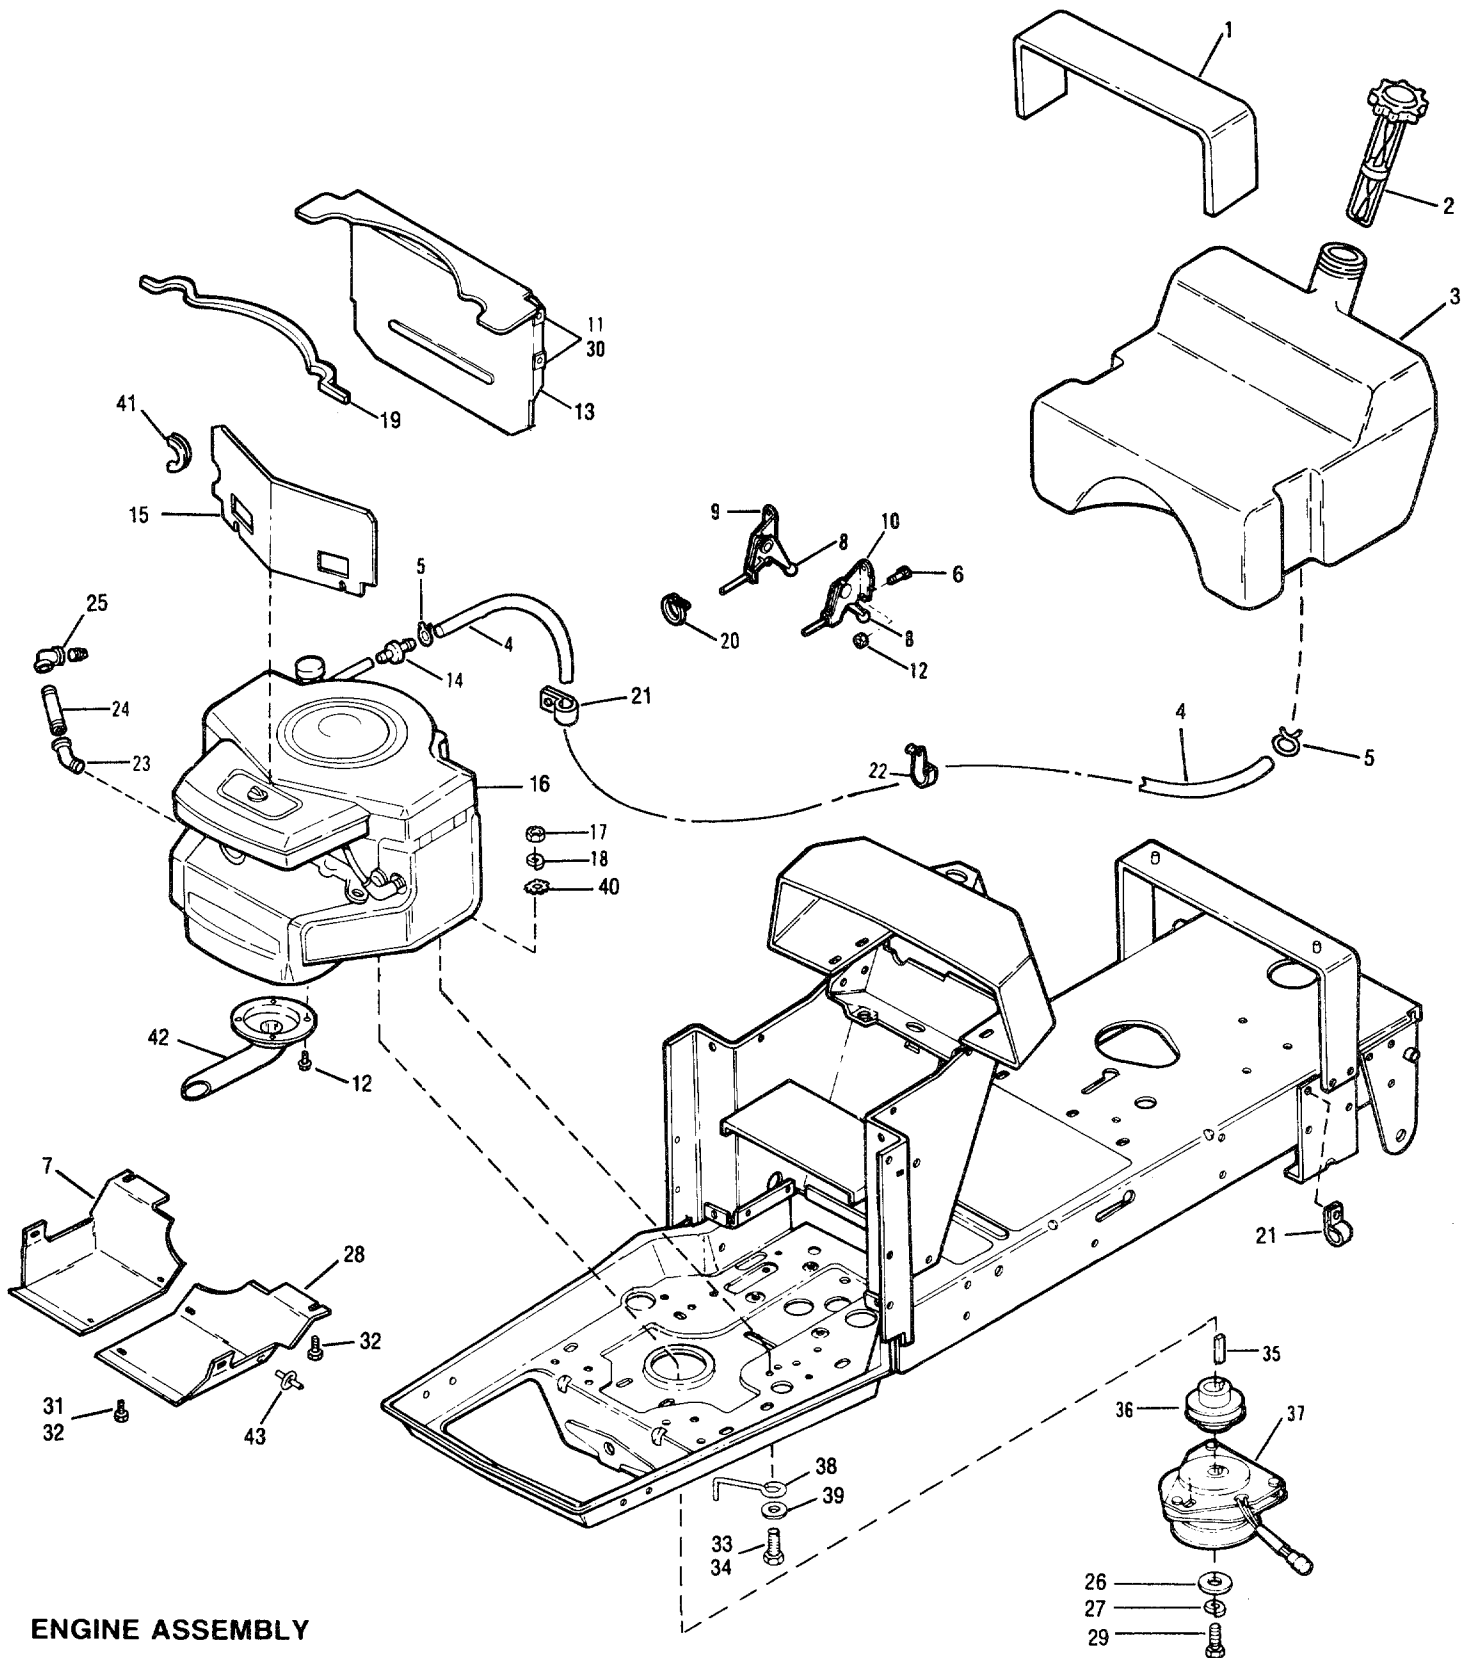

MODELS 3214GR & 3114GR

ENGINE ASSEMBLY

MODELS 3214GR & 3114GR

REF. NO.	PART NO.	DESCRIPTION	QTY. REQ.	REF. NO.	PART NO.	DESCRIPTION	QTY. REQ.
1	B1744390	Fuel Tank Pad	1	22	B1745366	Cable Hanger	3
2	B1756044	Fuel Gauge	1	23	B1743683	Street Elbow, 45°	1
3	B1756460	Fuel Tank (Incl. Ref. 2)	1	24	B1743685	Pipe Nipple	1
4	B1752795	Fuel Line	1	25	B1743684	Elbow, 90°	1
5	B1750687	Hose Clamp	2	26	B1744455	Special Washer	1
6	B1750962	Screw 10-24 x 5/8	4	27 •		Lock Washer 7/16	1
7	B1754564STB	R.H. Heat Shield	1	28	B1754563STB	L.H. Heat Shield	1
8	B1737118	Knob	2	29	B1744454	Hex Screw 7/16-20 x 3 (Grade 5)	1
9	B1755904	Throttle Control	1				
10	B1755903	Choke Control	1	30	B1185986	Speed Nut #10-24	5
11 •		Phil. Hd. Screw #10-24 x 5/8	8	31	B1186389	Fl. Nut 1/4-20	2
12	B1185712	Thd. Cut Screw #10-24 x 1/2	4	32	B1186307	Fl. Screw. 1/4-20 x 3/8	4
13	B1752882GAR	Heat Shield. (Model 3114GR)	1	33 •		Screw, Hex Hd. 5/16-18 x 2	1
	B1752882STB	Heat Shield. (Model 3214GR)	1	34 •		Screw, Hex Hd. 5/16-18 x 1-1/2	3
14	B1727491	Fuel Filter	1	35	B1187474	Sq. Key 1/4 x 2-1/2	1
15	B1754578GAR	Heat Shield. (Model 3114GR)	1	36	B1747148	Sheave	1
	B1754578STB	Heat Shield. (Model 3214GR)	1	37	B1755341	Electric Clutch	1
16	*	Engine, B&S 14 H.P. Model 400707	1	38	B1754787	Clutch Retainer	1
17 •		Hex Nut 5/16-18	4	39 •		Flat Washer 5/16	1
18 •		Lock Washer 5/16	4	40 •		Lock Washer 5/16	1
19	B1732137	Sealing Strip	1	41	B1754612	Trim	1
20	B1735531	Wire Tie	3	42	B1754887STB	Exhaust Pipe	1
21	B1747738	J-Clip	2	43	B1740752	Rivet, Pop 1/8	2

• Common Hardware — Purchase Locally (Specify Grade 5 for screws and bolts)

* Engine warranty service and repair parts are available from your local authorized Briggs & Stratton engine dealer.