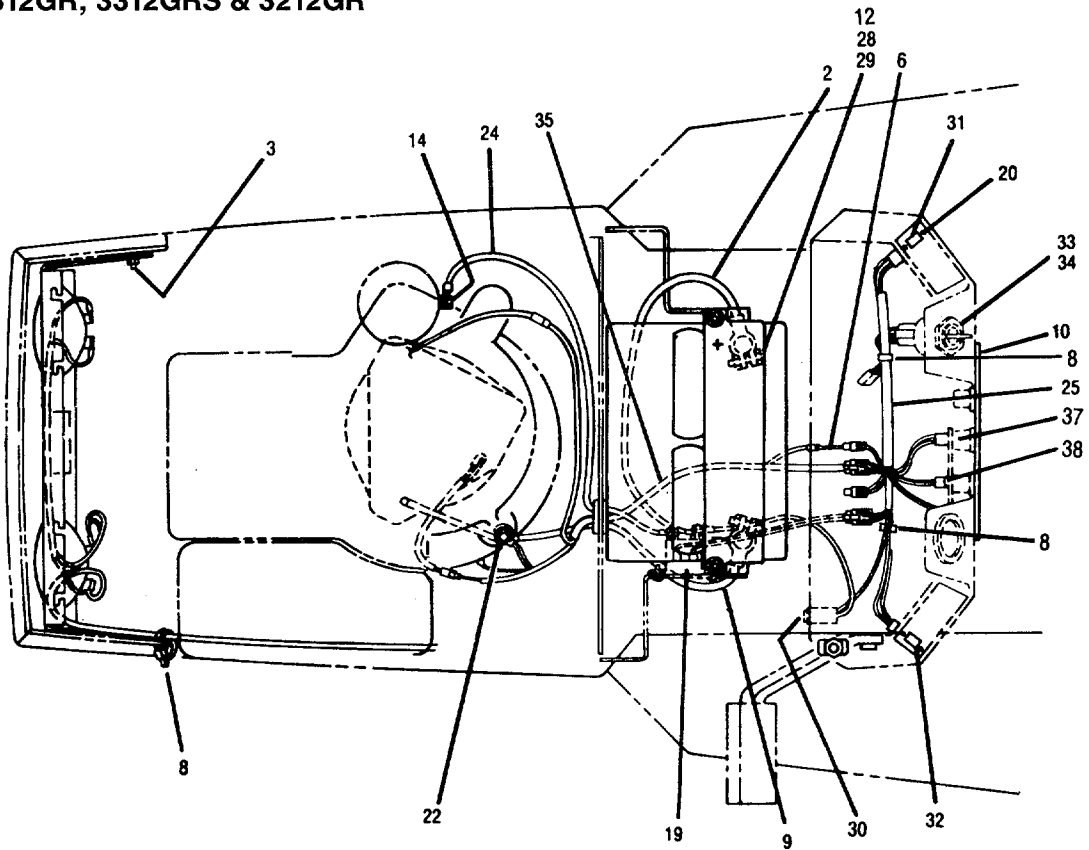

MODELS 3312GR, 3312GRS & 3212GR