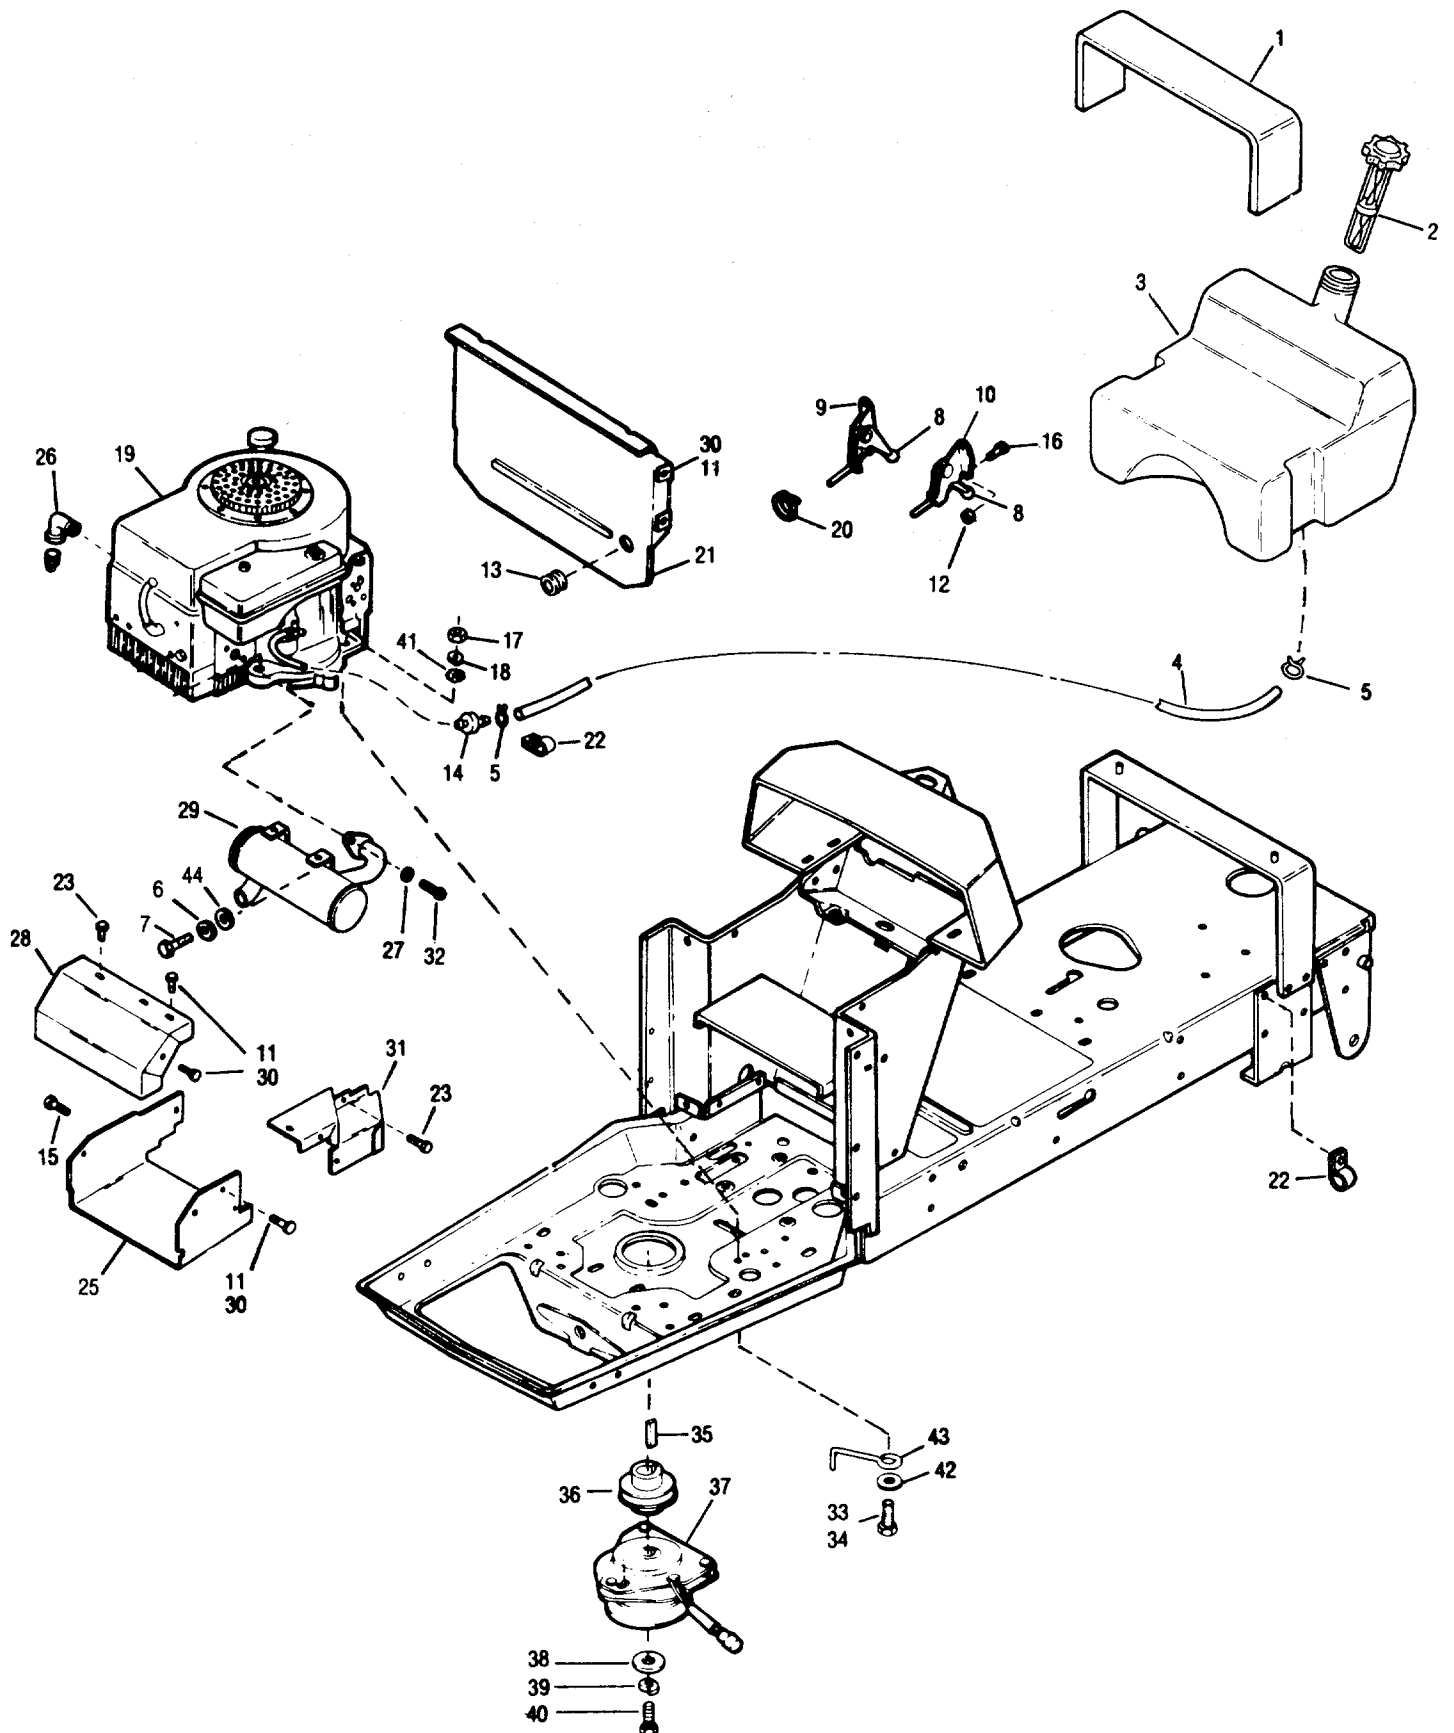

MODELS 3312GR, 3312GRS & 3212GR

MODELS 3312GR, 3312GRS & 3212GR

REF. NO.	PART NO.	DESCRIPTION	QTY. REQ.	REF. NO.	PART NO.	DESCRIPTION	QTY. REQ.
1	B1744390	Fuel Tank Pad	1	22	B1747738	J-Clip	3
2	B1756044	Fuel Tank Gauge	1	23	B1186309	Fl. Screw 1/4-20 x 5/8	3
3	B1756460	Fuel Tank (Incl. Ref. 2)	1	25	B1752909STB	Heat Shield	1
4	B1752795	Fuel Line	1	26	B1752912	Elbow, 90°	1
5	B1750687	Hose Clamp	2	27	B1185140	Lock Washer, Special	2
6 •		Washer, Lock 1/4	1	28	B1752911STB	Heat Shield	1
7 •		Hex Screw 1/4-20 x 1	1	29	B1752890	Muffler	1
8	B1737118	Knob	2	30	B1185986	Speed Nut #10-24	9
9	B1755926	Throttle Control	1	31	B1752910STB	Heat Shield	1
10	B1755927	Choke Control	1	32	B1747993	Socket Hd. Screw 5/16-18 x 3/4	2
11 •		Phil. Hd. Screw #10-24 x 5/8	9	33 •		Screw, Hex Hd. 5/16-18 x 2	1
12 •		Keps Nut #10-24	4	34 •		Screw, Hex Hd. 5/16-18 x 1-1/2	3
13	B1748014	Grommet	1	35	B1187474	Sq. Key 1/4 x 1-1/2	1
14	B1727491	Fuel Filter	1	36	B1747148	Sheave	1
15	B1186330	Fl. Screw 5/16-18 x 7/8	1	37	B1755341	Electric Clutch	1
16	B1750962	Screw #10-24 x 5/8	4	38	B1744455	Special Washer	1
17 •		Hex Nut 5/16-18	4	39 •		Lock Washer 7/16	1
18 •		Lock Washer 5/16	4	40	B1744454	Hex Hd. Screw 7/16-20 x 3 (Grade 5)	1
19	*	Engine, B&S 12 H.P. Model 281707	1	41 •		Lock Washer 5/16 (L.H. Rear)	1
20	B1735531	Wire Tie	3	42 •		Flat Washer 5/16	2
21	B1752883GAR	Heat Shield (Model 3212GR)	1	43	B1754787	Clutch Retainer	1
	B1752883STB	Heat Shield (Model 3312GR)	1	44	B1755340	Spacer	1

• Common Hardware — Purchase Locally (Specify Grade 5 for screws and bolts)

* Engine warranty service and repair parts are available from your local authorized Briggs & Stratton engine dealer.