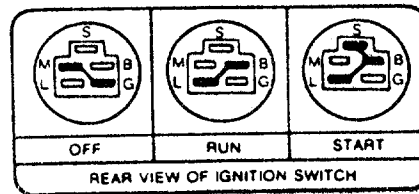

WIRE COLOR CODE

- R-RED
- B-BLACK
- W-WHITE
- O-ORANGE
- Y-YELLOW
- P-PURPLE
- BL-BLUE
- R/W-RED-WHITE
- Y/B-YELLOW BLACK
- R/B-RED-BLACK
- W/BL-WHITE-BLUE
- R/Y-RED-YELLOW
- BR-BROWN