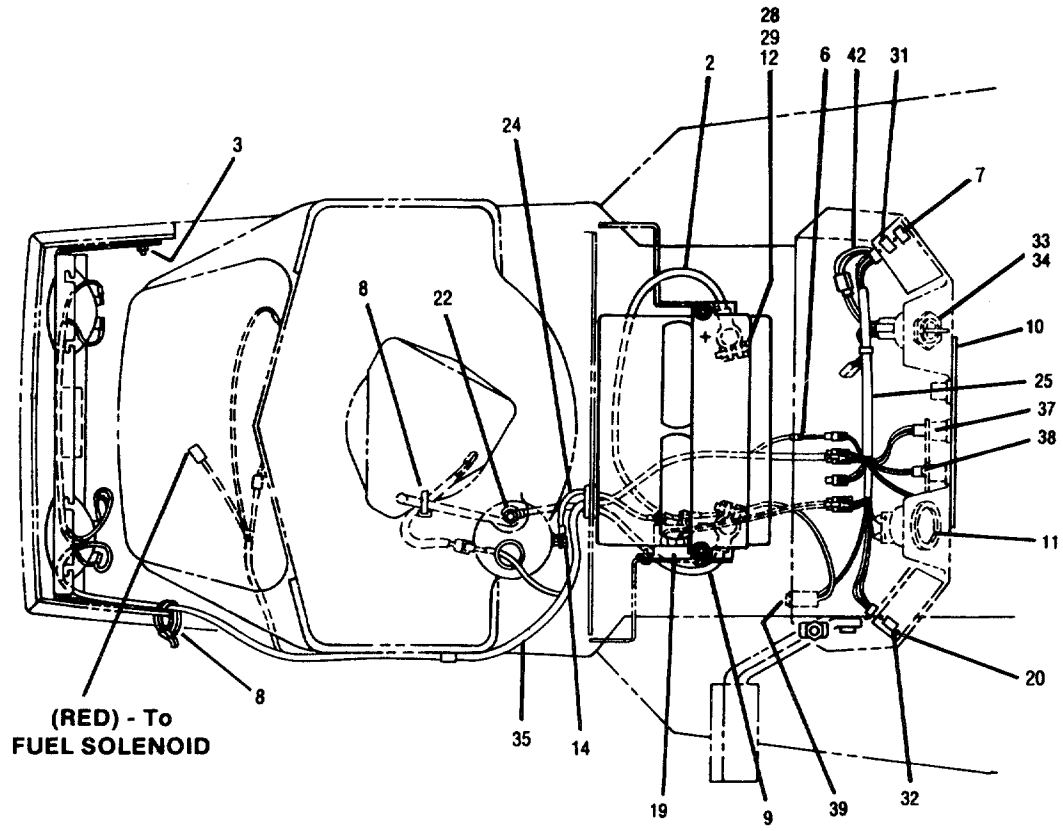

MODELS 3214GR & 3114GR