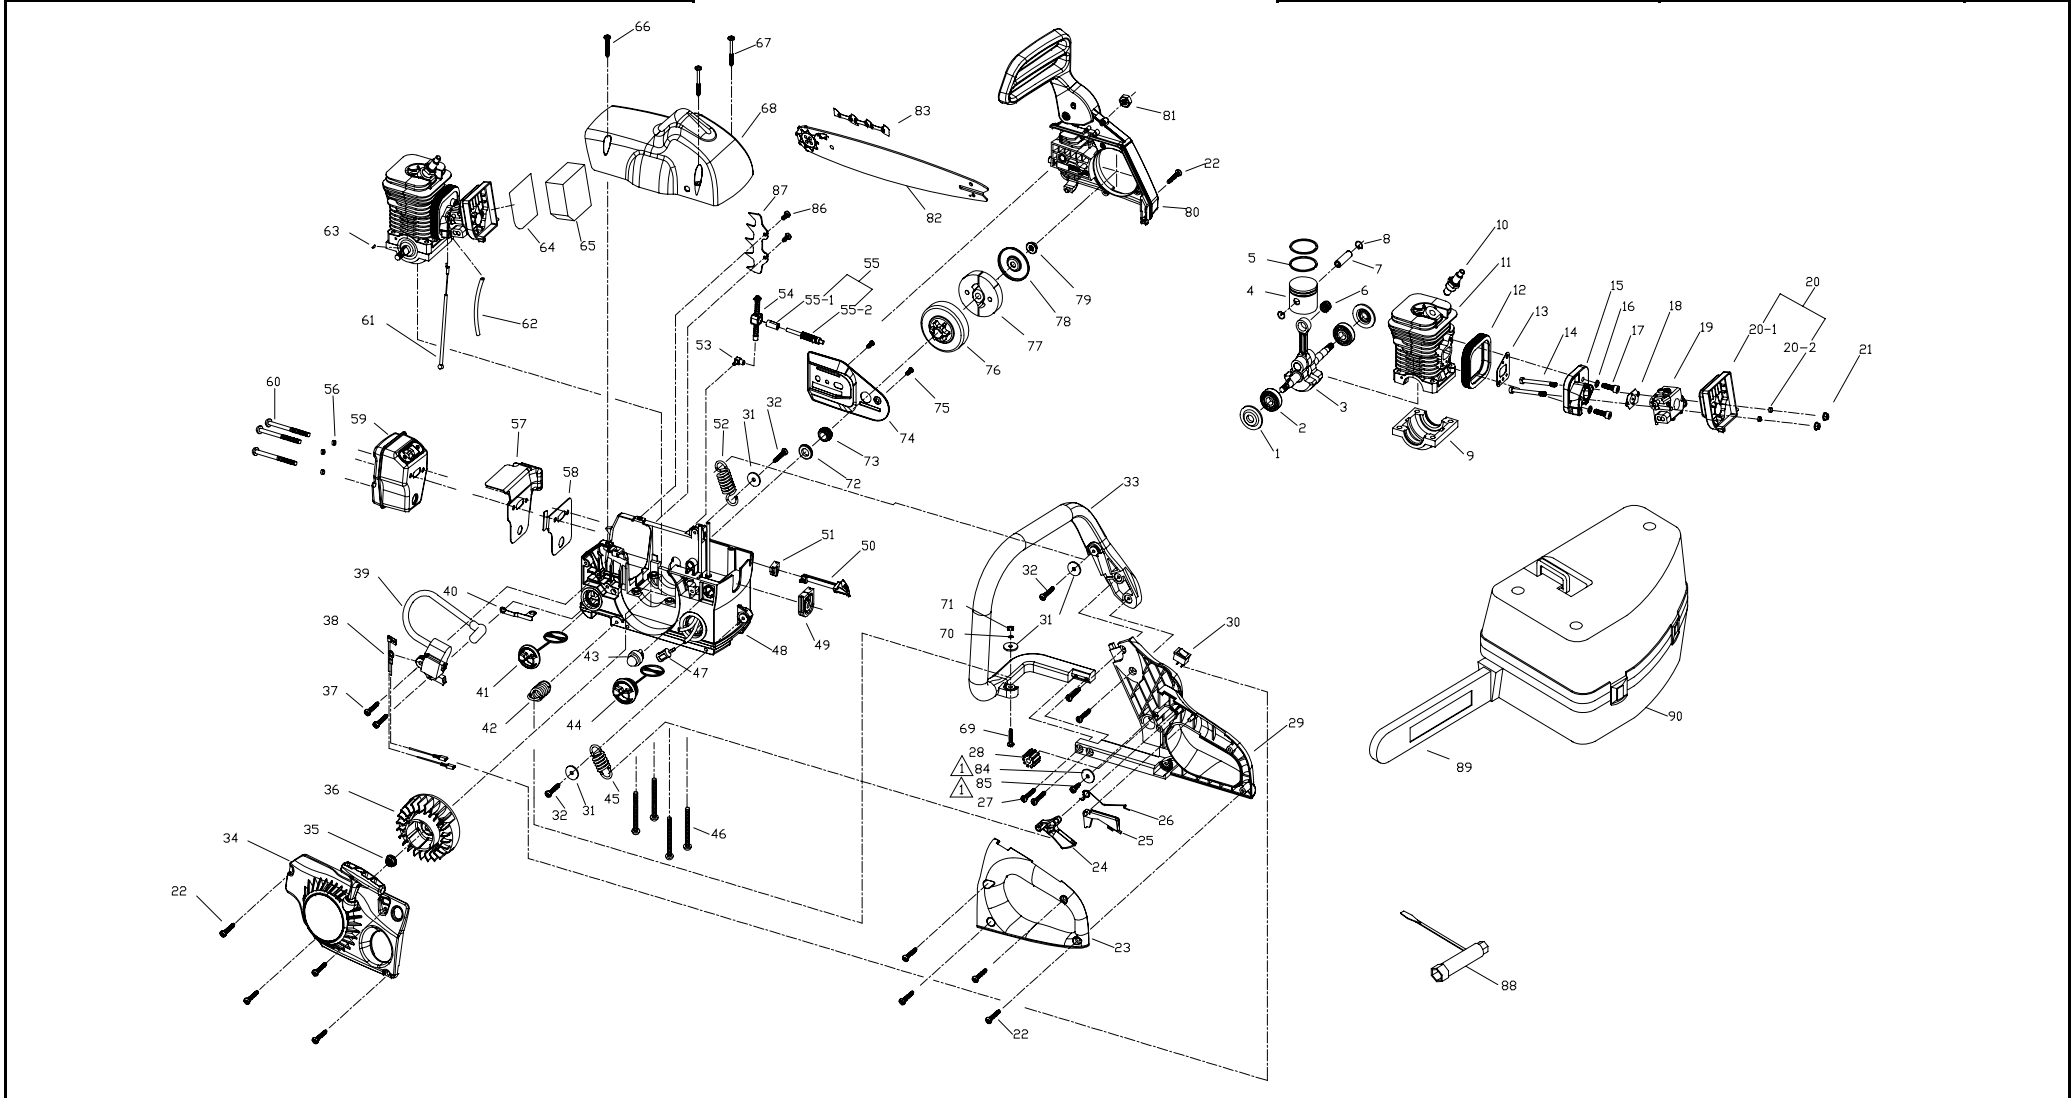

SERVICE SPARE PARTS LIST

SPECIFY MODEL NO. WHEN ORDERING PARTS	
39CC 16" GAS CHAIN SAW	
MODEL NO.	41AY69CR977/MS1639NAVCC

DATE	REVISED DATE	PAGE
1/18/2006	N/A	1/2

SERVICE SPARE PARTS LIST

SPECIFY MODEL NO. WHEN ORDERING PARTS		DATE	REVISED DATE	PAGE
39CC 16" GAS CHAIN SAW		1/18/2006	N/A	2/2
MODEL NO.	41AY69CR977/MS1639NAVCC			