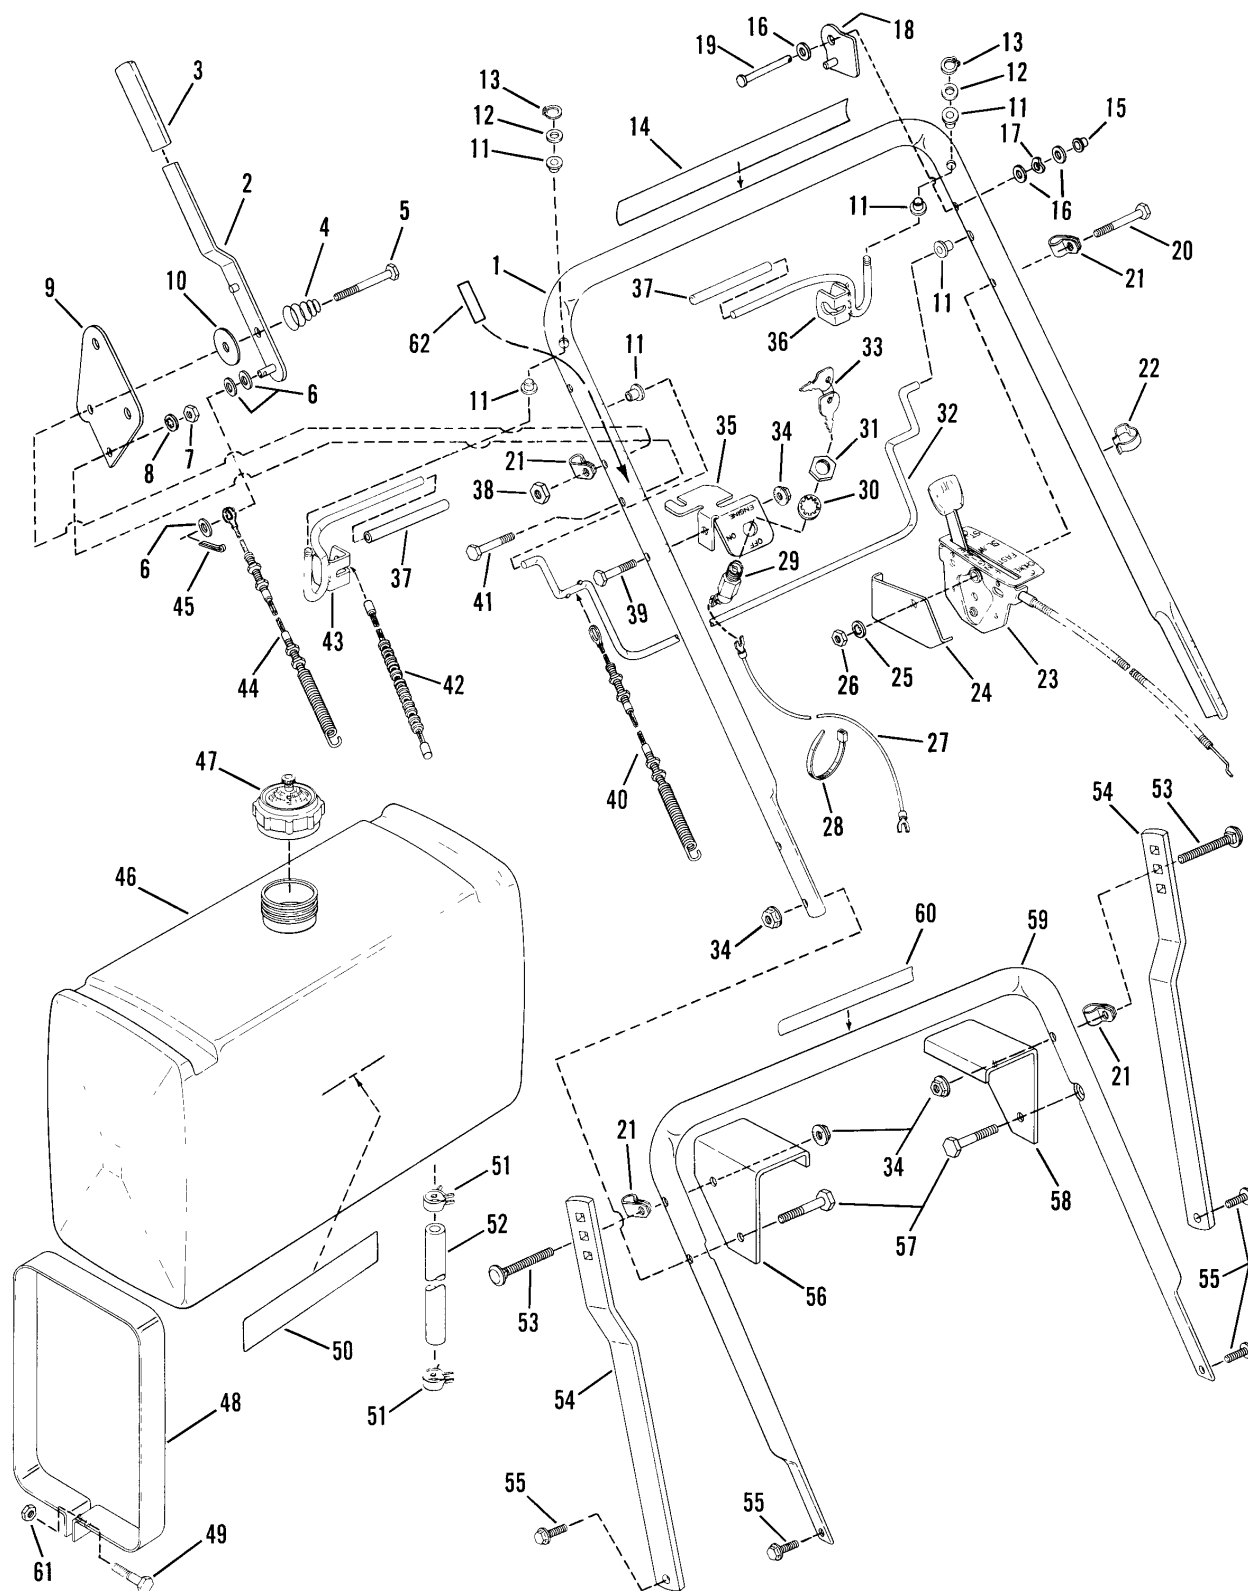

Upper & Lower Handle, Fuel Tank

Upper & Lower Handle, Fuel Tank

Item	Part No	Qty	Description	Note
1	--		HANDLE, Upper	<i>Was 32877, No longer available</i>
2	7040555		HANDLE, Blade Control	
3	7076526		GRIP, Blade Control Handle	
4	7015858		SPRING	
5	7090838		CAPSCREW, 5/16-24 x 2-1/4" Hex Head	
6	7091076	3	WASHER, 5/16 Flat	
7	7091297		NUT, 5/16-24 Hex	<i>Was 90223</i>
8	7090391		WASHER, 5/16 Internal Tooth Lock	<i>Was 91068</i>
9	7032595		PLATE, Blade Control	
10	7015823		WASHER	
11	7015601	6	BUSHING	
12	7012418	2	WASHER, Flat	
13	7012614	2	RING, Retaining	
14	--		DECAL, Wheel Drive	<i>Was 16211, No longer available</i>
15	7091020	2	PUSHNUT	
16	7091294	6	WASHER, 1/4 SAE	<i>Was 90055</i>
17	7090877	2	WASHER, 5/16 Wave	
18	7051699	2	ASSEMBLY, Brake Lock	
19	7014304	2	PIN, Brake Lock	
20	7090112		CAPSCREW, 1/4-28 x 2" Hex Head	<i>Was 90963</i>
21	7015861	4	GUIDE, Cable	<i>Was 15603</i>
22	7023813		CLIP	
23	7018874		CONTROL, Throttle	
24	7032547		STOP, Wheel Drive Control	
25	7090053		WASHER, 1/4 Internal Tooth Lock	<i>Was 91023</i>
26	7090095		NUT, 1/4-28 Hex	<i>Was 91024</i>
27	7019299		WIRE, Ground	<i>Was 14384 (40")</i>
28	7014940	3	CABLE-TIE	
29	7011853		SWITCH, Ignition	<i>Was 15211 (Includes items 30 & 31)</i>
30	7091546		WASHER, 5/8 Internal Tooth Lock	<i>Was 90880</i>
31	7012685		NUT, 5/8-32 Hex	
32	7018925		CONTROL, Wheel Drive	
33	7011138		KEY, Switch (Pair)	
34	7091601	5	NUT, 5/16-18 Hex Flange Lock	<i>Was 91070</i>
35	7032530		BRACKET, Switch	
36	7047893		HANDLE, Brake Control, L.H.	
37	7023801	2	GRIP, Brake Control Handle	<i>Was 11879</i>

Footnotes: