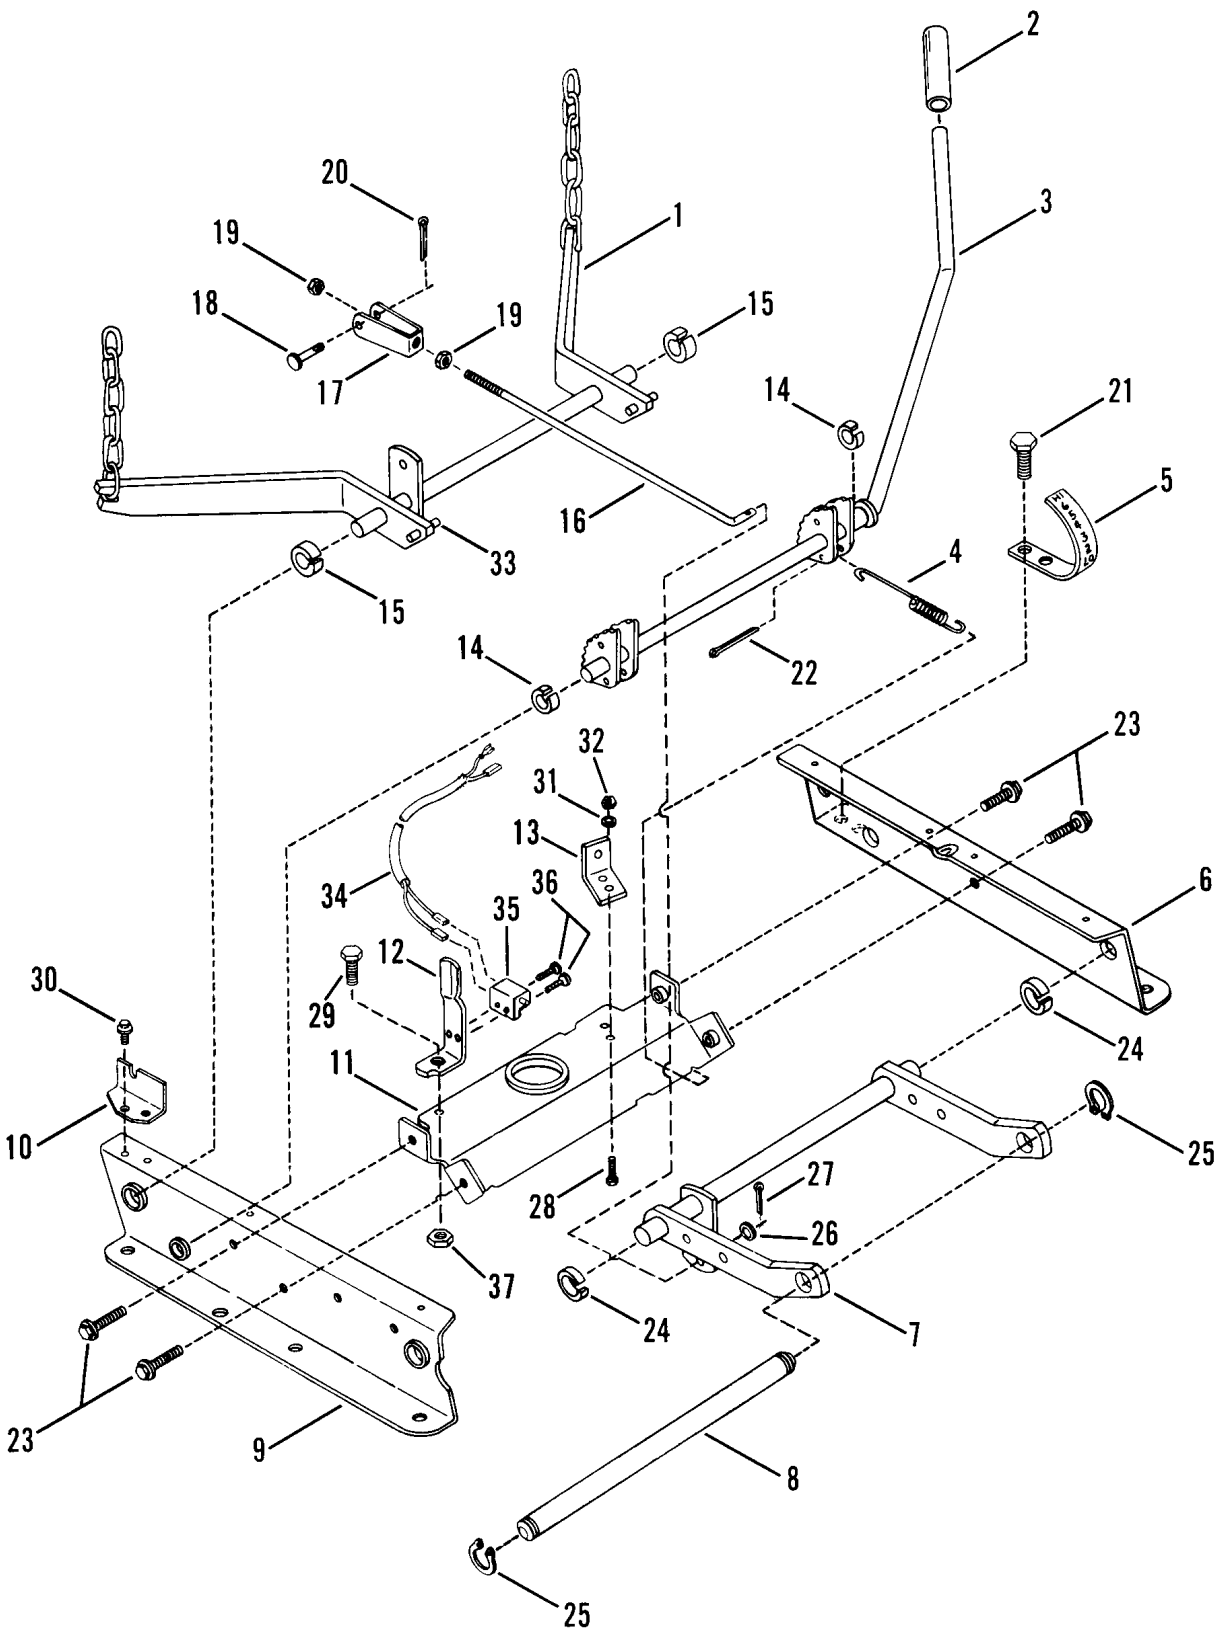

Footnotes:

Drive Disc, Engine

Item	Part No	Qty	Description	Note
1	--		ENGINE, 8 HP (B&S 193702-0346-01)	
	--		ENGINE, 12 HP (B&S 281702-0183-01)	
2	7014738		PULLEY, Drive Disc	
3	7018855		DRIVE DISC	
4	7091819	3	SCREW, 1/4-20 x 5/8" Self-Tapping	<i>Was 90362</i>
5	7010210		KEY, 1/4 x 1/4 x 2"	
6	7090201	2	SETSCREW, 5/16-18 x 5/16" Hex Socket	

Footnotes:

Rails, Lift Arms, Cam Lift

Rails, Lift Arms, Cam Lift

Item	Part No	Qty	Description	Note
1	7057283		ASSEMBLY, REAR LIFT ARM	
2	7010684		GRIP, Cam Lift Lever	
3	7042641		CAM LIFT LEVER	Was 47894
4	7011074		SPRING, Cam Lift	
5	7031975		PLATE, Indicator	
6	7037709		RAIL, Left Hand	
7	7047710		ASSEMBLY, FRONT LIFT ARM	
8	7020882		SUPPORT ROD (Front Lift Arm to Frame Front End)	
9	7037710		RAIL, Right Hand	
10	7032561		BRACKET, Cable	
11	7031838		BRACE, Top Rail	
12	7032600		GUIDE, Belt	
13	7032243		ANCHOR	
14	7010996	2	RING, White	
15	7012068	2	RING, Blue	
16	7012030		ROD, Timing	
17	7031837		CLEVIS, Timing Rod	
18	7029687		PIN, 3/8 x 1 1/16" Clevis	Was 10736
19	7091630	2	NUT, 3/8-24 Hex	Was 90155
20	7091597		COTTER-PIN, 3/32 x 3/4"	Was 91082
21	7090292		SCREW, 3/8-24 x 3/4" Hex Head Cap	
22	7091516		COTTER-PIN, 5/32 x 1"	Was 90364
23	7090324	4	SCREW, 3/8-16 x 1" Hex Head Self-Tapping	
24	7012067	2	RING, Red	
25	7010739	2	RING, 5/8" External Retaining	
26	7090122		WASHER, 3/8" Flat	
27	7091598		COTTER-PIN, 1/8 x 3/4"	Was 90365
28	7090233	2	SCREW, 5/16-24 x 3/4" Hex Head Cap	
29	7090595		BOLT, 5/16-18 x 3/4" Hex Flange Lock	
30	7091122		SCREW, 1/4-20 x 1/2" Hex Head Cap Self-Tapping	Was 90539
31	7090391	2	WASHER, 5/16 Internal Tooth Lock	
32	7091297		NUT, 5/16-24 Hex	Was 90223
33	7010737	2	PIN, Roll	(Part of item 1)
34	7018957		WIRE, Mower Deck	
35	7014847		SWITCH, Interlock	Was 15668
36	7090913	2	SCREW, #10-24 x 1/2" Hex Washer Self-Tap (Torx)	Was 90307
37	7091601		NUT, 5/16-18 Hex Flange Lock	Was 90585