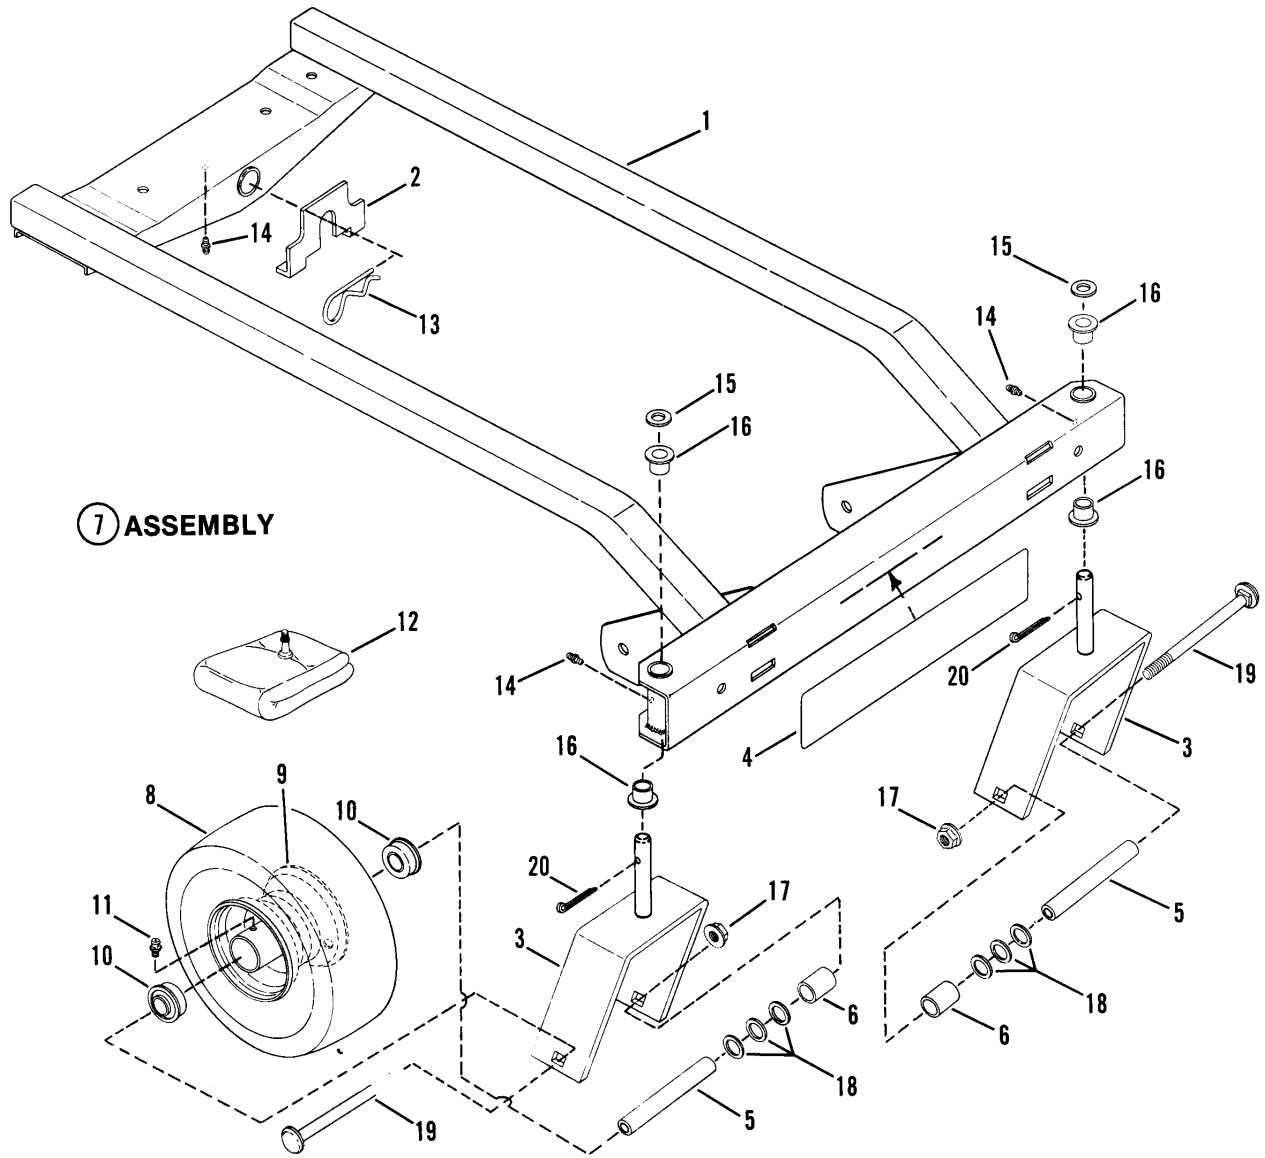

Frame, Rear

Item	Part No	Qty	Description	Note
1	7049977		FRAME, Rear	
2	7038263	2	BRACKET, Support	
3	7015141	2	BEARING	
4	7032524		GUIDE, Belt	
5	7038261	2	SUPPORT, Deck	
6	7038281		STRAP, L. H.	
7	7038262		GUIDE, Belt	
8	7036188		SUPPORT, Deck	
9	7038280		STRAP, R. H.	
10	7036190		DRAW-BAR	
11	7090361	4	SCREW, 5/16-18 x 5/8" ST	
12	7090721	2	BOLT, 5/16-18 x 1/2" HFL	
13	7091122		SCREW, 1/4-20 x 1/2" HWHST	Was 90539
14	7091601	8	NUT, 5/16-18 Hex Flange Lock	Was 91070
15	7011791	4	RETAINER, Bolt, 5/16"	
16	7091541	10	SCREW, 5/16-18 x 3/4" ST	Was 90368
17	7091084	2	SCREW, 1/4-20 x 3/8" ST	Was 90302
18	7091303		BOLT, 5/16-18 x 1-1/2" SNC	Was 90958
19	7091506	4	SCREW, 5/16-18 x 1-1/2 HWHST	Was 90484
20	7012350	2	HOOK, Chain	
21	7090700	3	BOLT, 5/16-18 x 1-1/2" HFL	
22	7014804		STRAIN RELIEF	
23	7091584		NUT, 1/4-20 HFL	Was 91065
24	7090169	4	NUT, 5/16-18 Hex	
25	7090187	4	WASHER, 5/16 Split Lock	
26	7090188	4	WASHER, 5/16 SAE	
27	7063064		INTERLOCK, B & S	Was 12632
28	7012485		RETAINER, Bolt, 1/4"	

Footnotes: