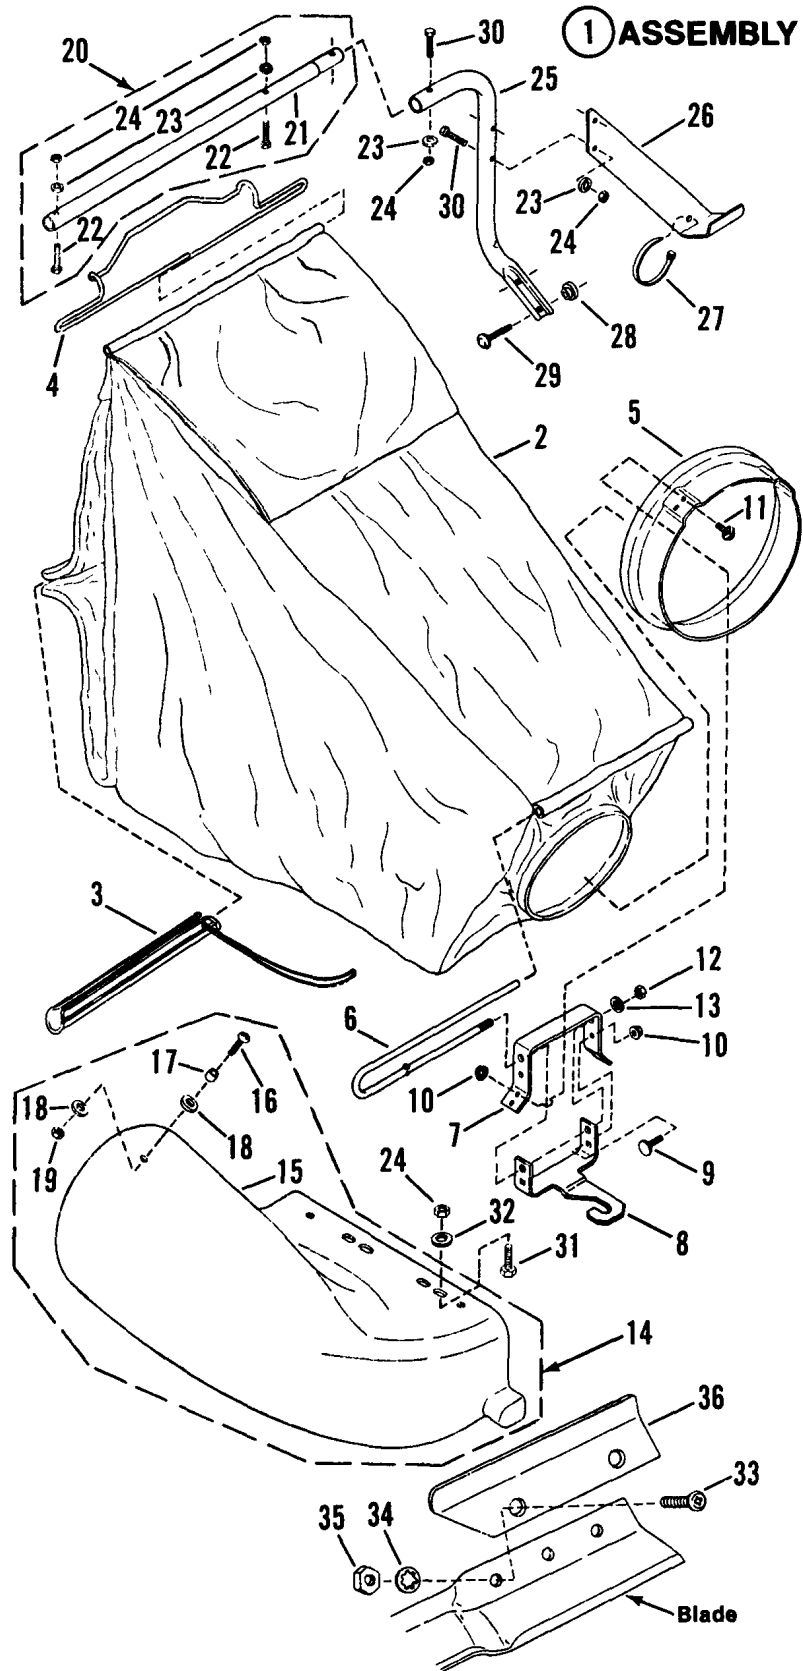

Accessories - Grass Catcher

Item	Part No	Qty	Description	Note
	7060835		KIT ASSEMBLY, Grass Catcher	<i>(Incl. items 1 thru 36)</i>
1	7051709		BAG ASSM'Y., Grass	<i>(Includes items 2 thru 13)</i>
2	7016220		BAG, Grass	<i>Was 15896</i>
3	7050711		SLIDER, Grass Bag	<i>Was 51717 (Incl. Rope)</i>
4	7018959		WIRE, Support, Bag, Rear	
5	7017008		ADAPTER, Bag, Front	
6	7027670		WIRE, Bag, Front	
7	7038336		ADAPTER, Handle	
8	7038337		LATCH, Chute	
9	7090803	2	BOLT, 1/4-20 x 5/8" Fl. Hd. Ca.	
10	7091584	6	NUT, 1/4-20 Flange Lock	<i>Was 90583</i>
11	7091530	4	BOLT, 1/4-20 x 3/4" Short Neck Carriage	<i>Was 90074</i>
12	7091630		NUT, 3/8-24 Hex	<i>Was 90155</i>
13	7090390		WASHER, 3/8 Int. Tooth Lock	
14	7051710		ADAPTER ASSM'Y., Deck	<i>(Includes items 15 thru 19)</i>
15	7051663		CHUTE ASSEMBLY	
16	7091614		SCREW, 1/4-20 x 3/4", Slotted Rnd. Hd. M.	<i>Was 90847</i>
17	7010916		SPACER	
18	7011763	2	WASHER, 5/16" I.D., 1" O.D.	
19	7090372		NUT, 1/4-20 Hex, Center Lock	
20	7051711		SUPPORT ASSM'Y., Bag, Rear	<i>(Incl. items 21 thru 24)</i>
21	7027671		TUBE, Support, Rear Bag	
22	7090529	2	BOLT, 1/4-28 x 1-1/4"	
23	7090053	2	WASHER, 1/4 Int. Tooth Lock	<i>(3 in Hrdw. Bag)</i>
24	7090095	2	NUT, 1/4-28 Hex	<i>(5 in Hrdw. Bag)</i>
25	7036229		SUPPORT, Tube, Rear Bag	
26	7038335		BRACKET, Support	
27	7015509		CABLE-TIE	
28	7014729		ROLLER	
29	7090959		BOLT, 5/16-18 x 2-1/2" Carriage	
30	7090552	3	SCREW, 1/4-28 x 1-3/8" H.H.C.	
31	7090541	2	SCREW, 1/4-28 x 3/4" H.N. Cap	
32	7091098	2	WASHER, 1/4 Flat	<i>Was 90598</i>
33	7090228	4	SCREW, 5/16-24 x 21/32" Mach.	
34	7090391	4	WASHER, 5/16 Int. Tooth Lock	
35	7091297	4	NUT, 5/16-24 Hex	<i>Was 90223</i>
36	7031724	2	AIR LIFT	

Footnotes: