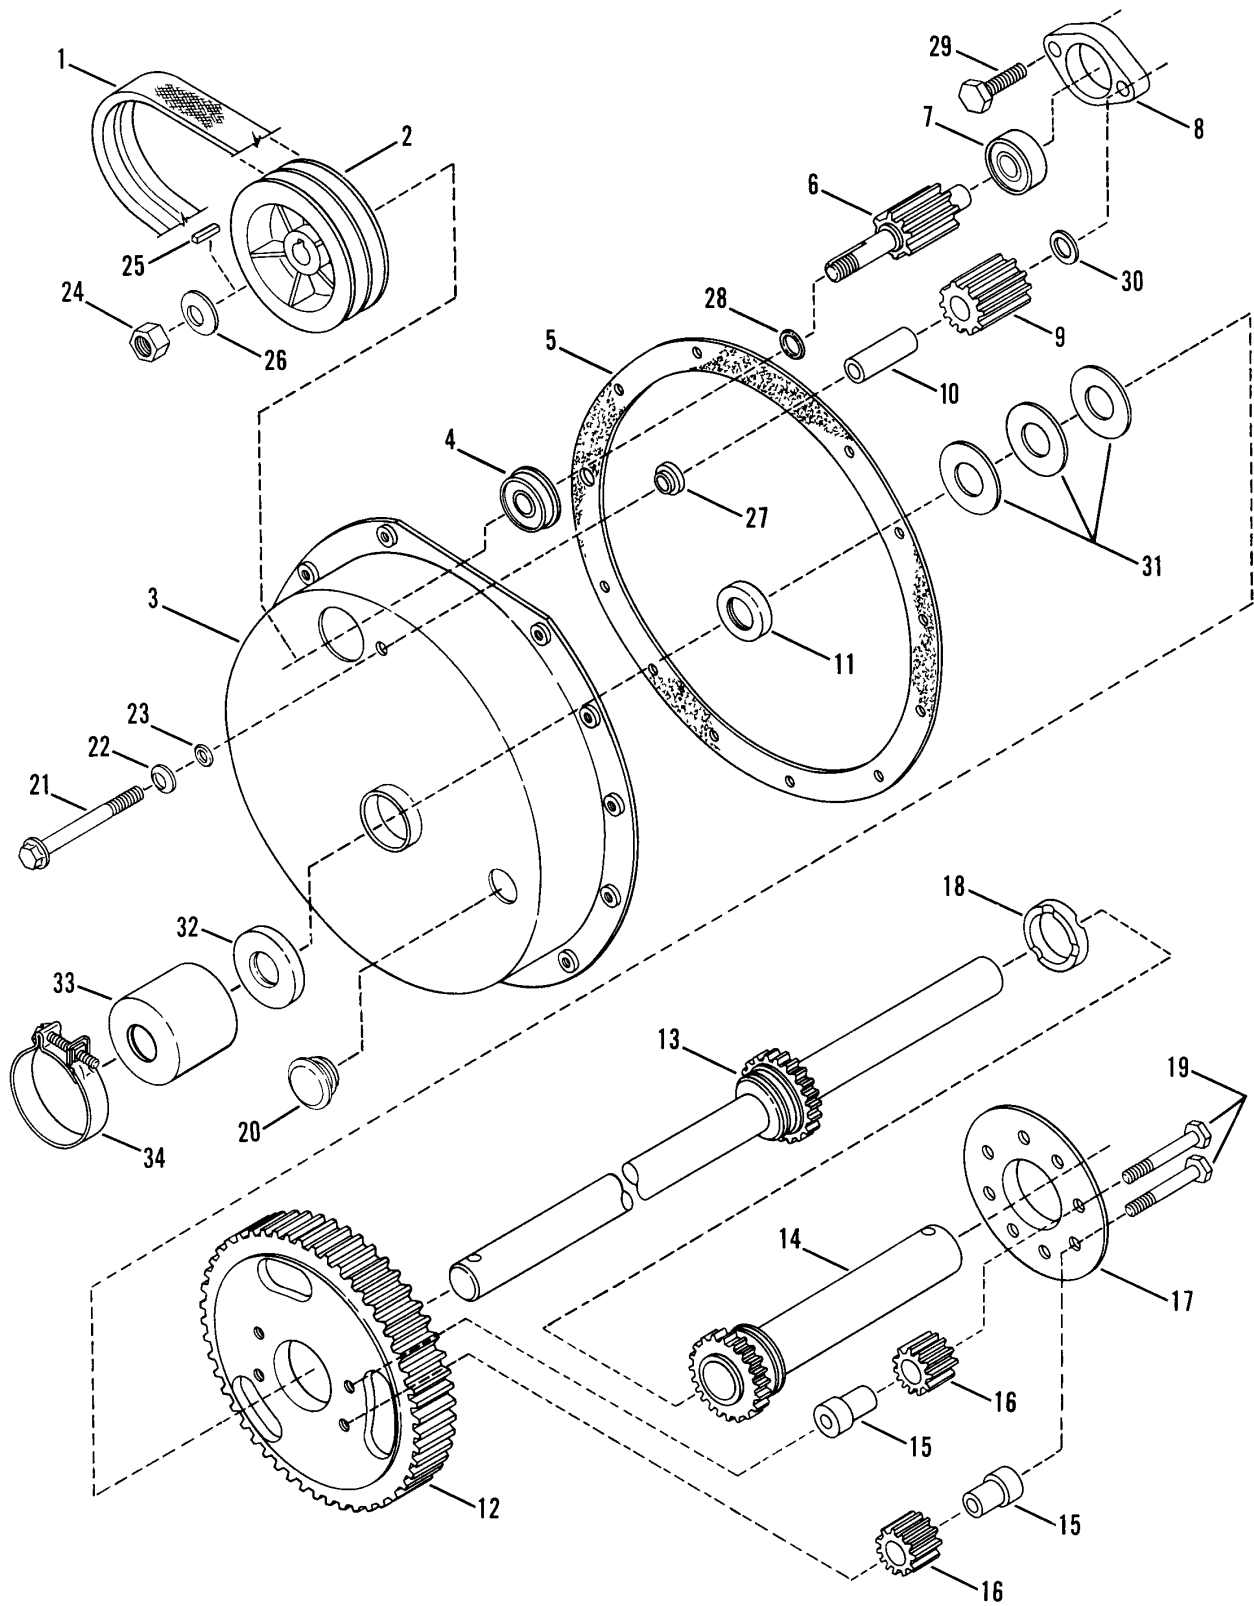

Series 1 Rubber Disc

Item	Part No	Qty	Description	Note
--	7061077		DRIVEN DISC KIT, ESTATE MOWER	
1	7017226	1	DRIVEN DISC, MID DUTY	
2	7052337	1	HUB ASSY.	
3	7090692	1	FW, 5/16 X 7/8 X .083 ZP	
4	7015163	1	KEY, WOODRUFF, #304	
5	7090524	4	HLN, 3/8F GR.C ZP	
6	7091584	4	HFLN, 1/4C YZ	
7	7028568	4	WASHER, BELLEVILLE 3/8" ID x 3/4" OD	
8	7019049	1	COVER, SHAFT	
--			INSTRUCTIONS, KIT	17278 Not shown

Footnotes:

Kit used to update Series 0 models for longer rubber disc life.