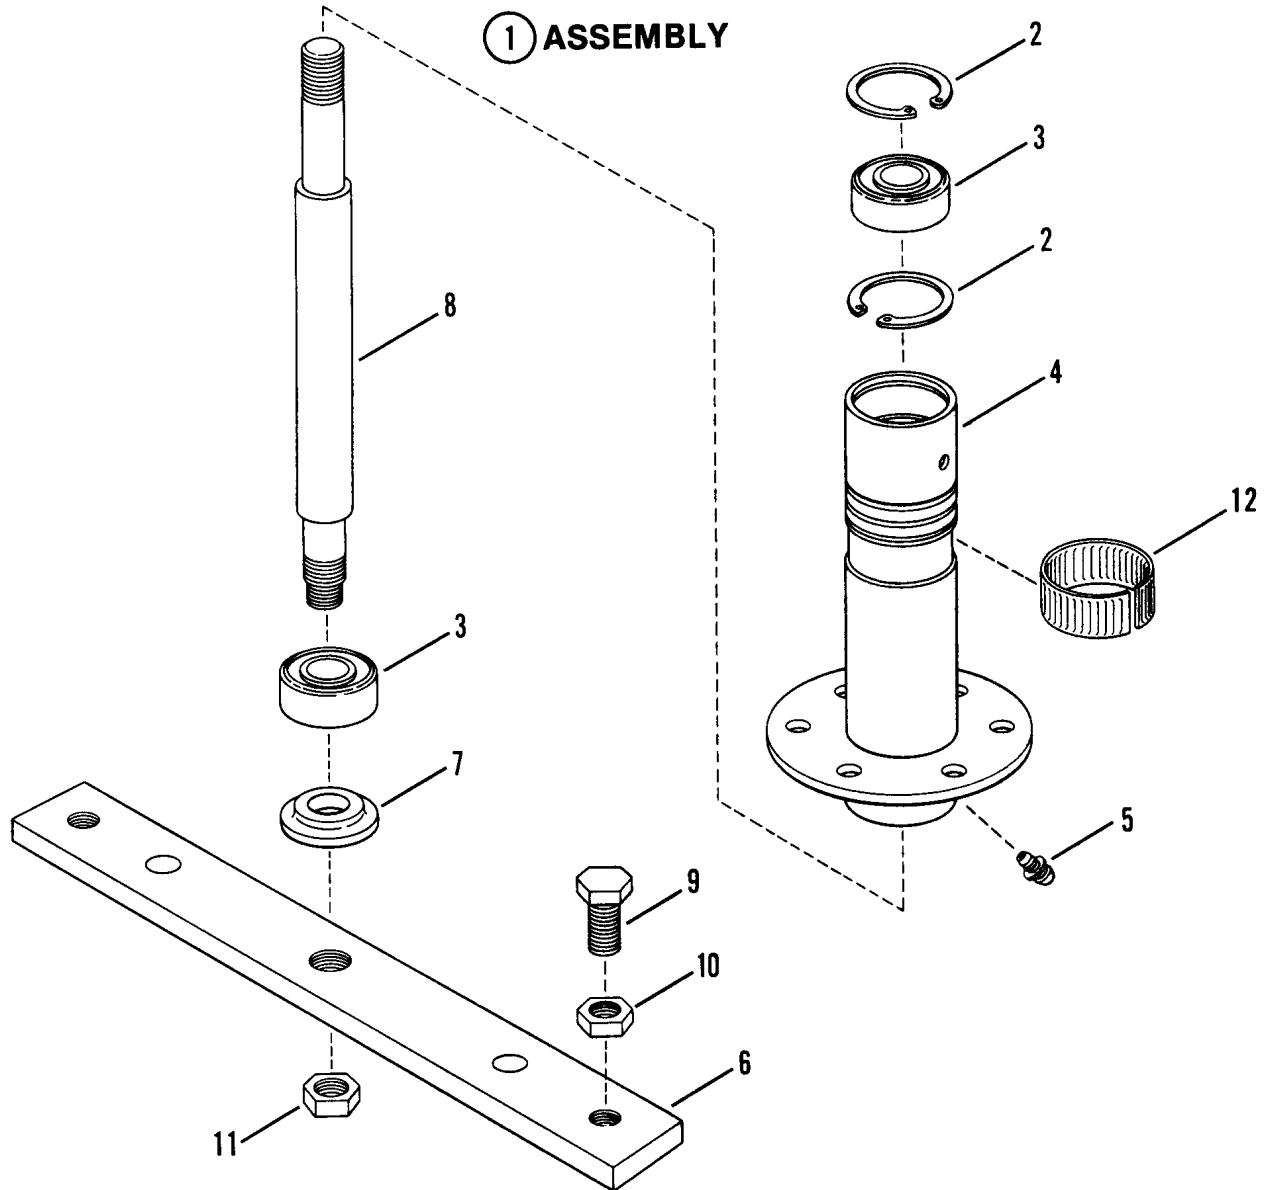

Belt, Brake, Idler Arm

Item	Part No	Qty	Description	Note
1	7015757		BELT, Blade	
2	7018781		PULLEY, Spindle	
3	7015290		HUB, Pulley	
4	7052886		BAND, Brake Assembly	<i>Was 57307</i>
5	7032169		DRUM, Blade Brake	
6	7010740	2	RING, 2" External Retaining	
7	7015926		SPRING, Blade Brake	
8	7057487		ASSEMBLY, Idler Arm	
9	7032111		RESTRICTOR, Belt	
10	7018574		PULLEY, Idler	
11	7090161		SCREW, 3/8-24 x 1-3/4" Hex Head Cap	
12	7074467		NUT, 3/4-16 Hex Jam	<i>Was 10027</i>
13	7090122		WASHER, 3/8 SAE	
14	7091294		WASHER, 1/4 SAE	<i>Was 90055</i>
15	7091576		NUT, 1/4-20 Hex	<i>Was 90063</i>
16	7014303		TEE-NUT, 1/4-20	
17	7014302		EYE-BOLT, 1/4-20	
18	7091597	2	COTTER-PIN, 3/32 x 3/4"	<i>Was 91082</i>
19	7014304		PIN, 1/4 Clevis	
20	7010935		WASHER	
21	7090289		NUT, 3/8-24 Hex Lock	
22	7014314		SPACER	

Footnotes: