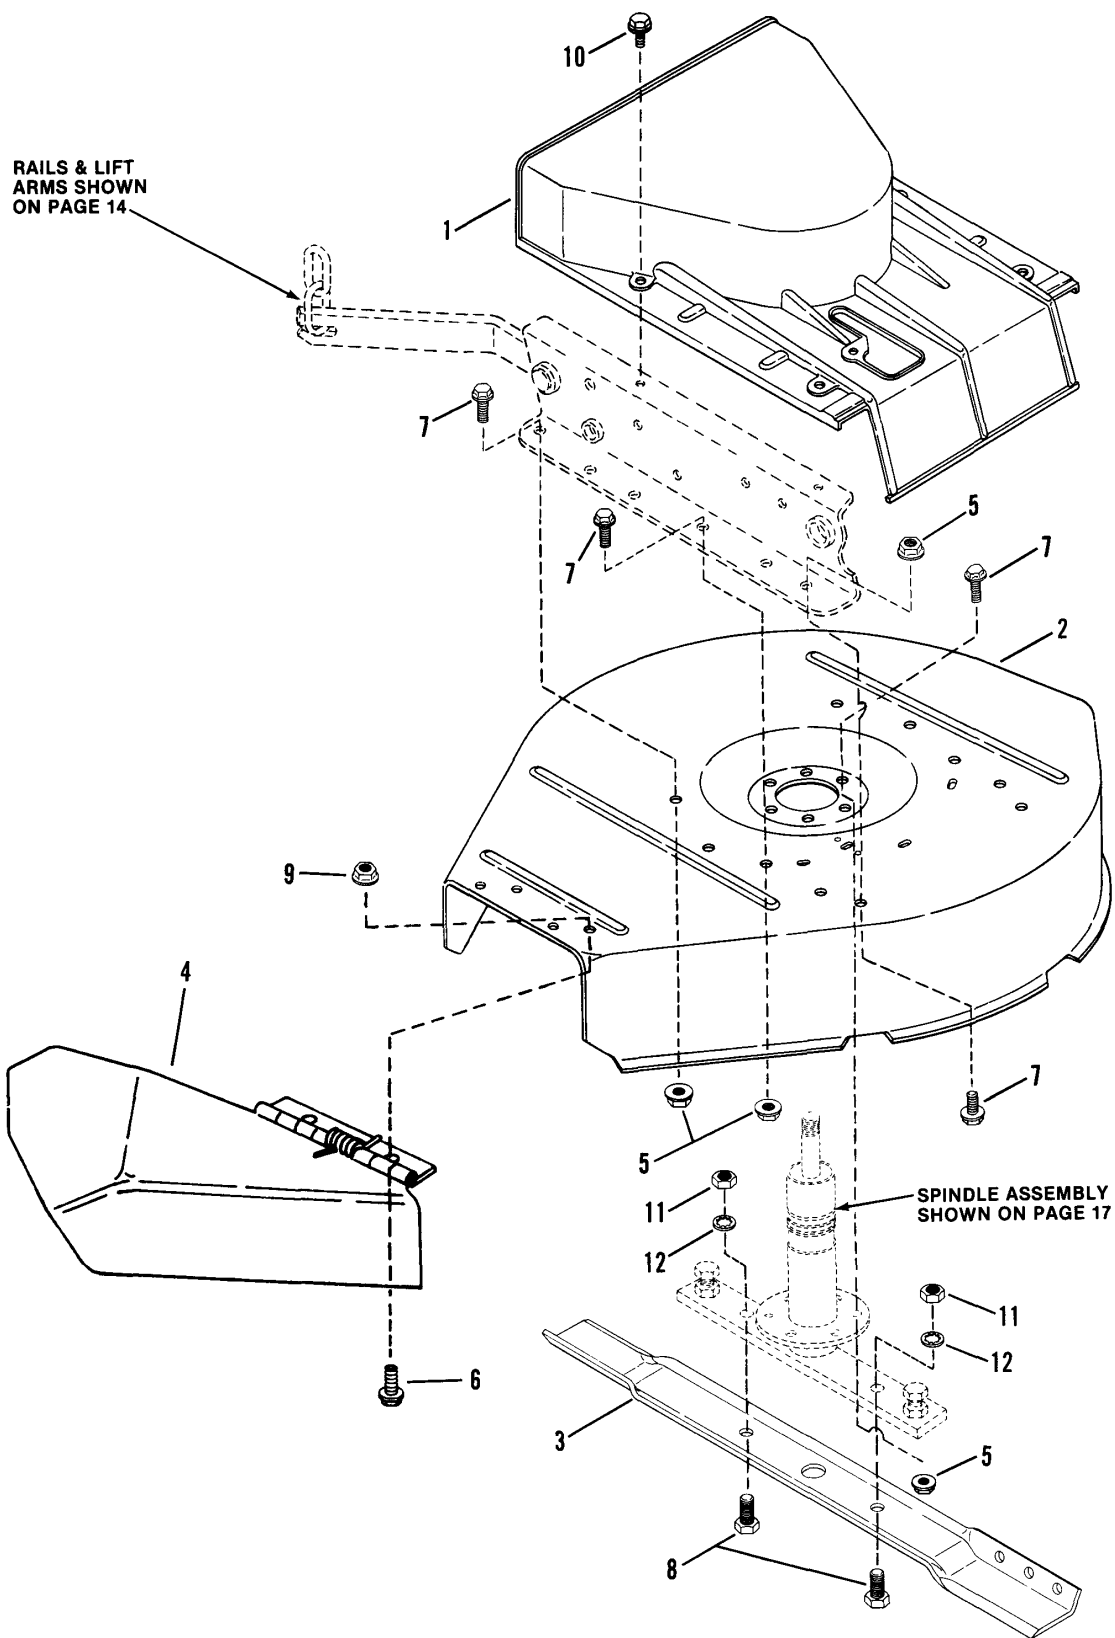

Cutting Deck, Blade

Cutting Deck, Blade

Item	Part No	Qty	Description	Note
1	7016019		COVER, Spindle & Belt	
2	7061971		DECK, 30"	<i>Was 49743 or 60996 (Now 61971 + 52553)</i>
3	7018069		BLADE	
4	7052553		DEFLECTOR, Discharge	<i>Was 52057</i>
5	7091619		NUT, 3/8-16 Hex Flange Lock	<i>Was 90613</i>
6	7090721		BOLT, 5/16-18 x 1/2" Flange Lock	
7	7091588		BOLT, 3/8-16 x 3/4" Flange Lock	<i>Was 90612</i>
8	7090392		SCREW, 1/2-20 x 1" Hex Head Cap	
9	7091601	3	NUT, 5/16-18 Hex Flange Lock	<i>Was 90585</i>
10	7090741	4	SCREW, 1/4-20 x 5/8" Self-Tapping	
11	7090559	2	NUT, 1/2-20 Hex Jam	
12	7090509	2	WASHER, 1/2 Internal Tooth Lock	

Footnotes: