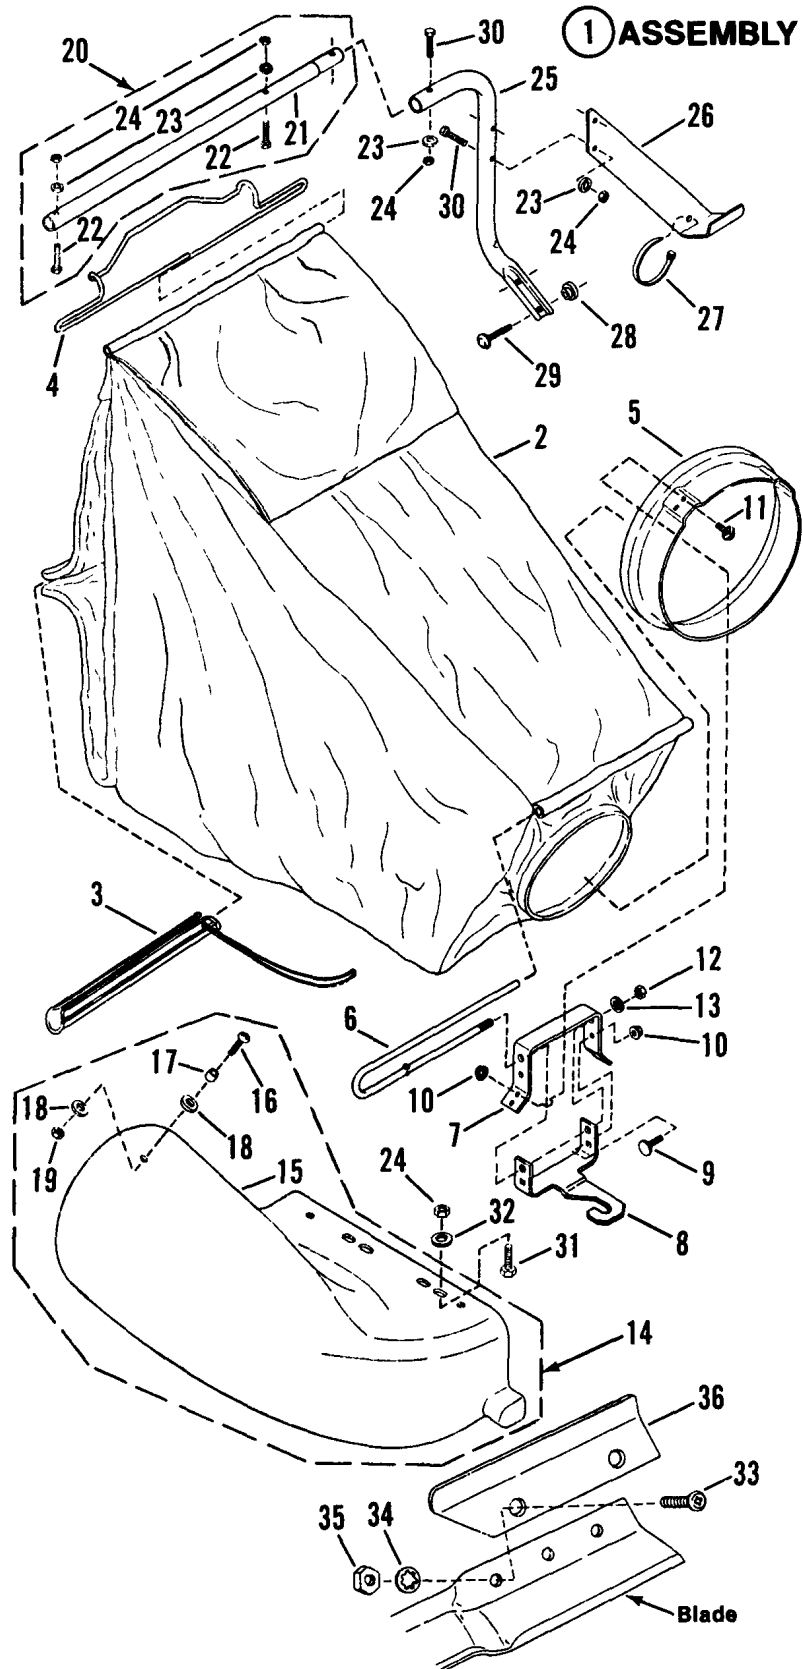

Spindle

Item	Part No	Qty	Description	Note
1	7054531		ASSEMBLY, Spindel Housing	<i>Was 59813 (Includes 2 thru 11)</i>
2	7012491	2	RING, Retaining	
3	7013313	2	BEARING, Spindle	
4	7050696		HOUSING, Spindle	<i>(Includes item 5)</i>
5	7010817		FITTING, Lube	
6	7037751		HOLDER, Blade	
7	7014407		WASHER, Spindle	
8	7044785		SPINDLE, Shaft (10.237" Long)	<i>Was 21742</i>
9	7090392	2	SCREW, 1/2-20 x 1" Hex Head Cap	
10	7090559	2	JAM-NUT, 1/2-20 Hex	
11	7090356		NUT, 5/8-18 Hex Lock	
12	7012670		RING, Tolerance	

Footnotes: