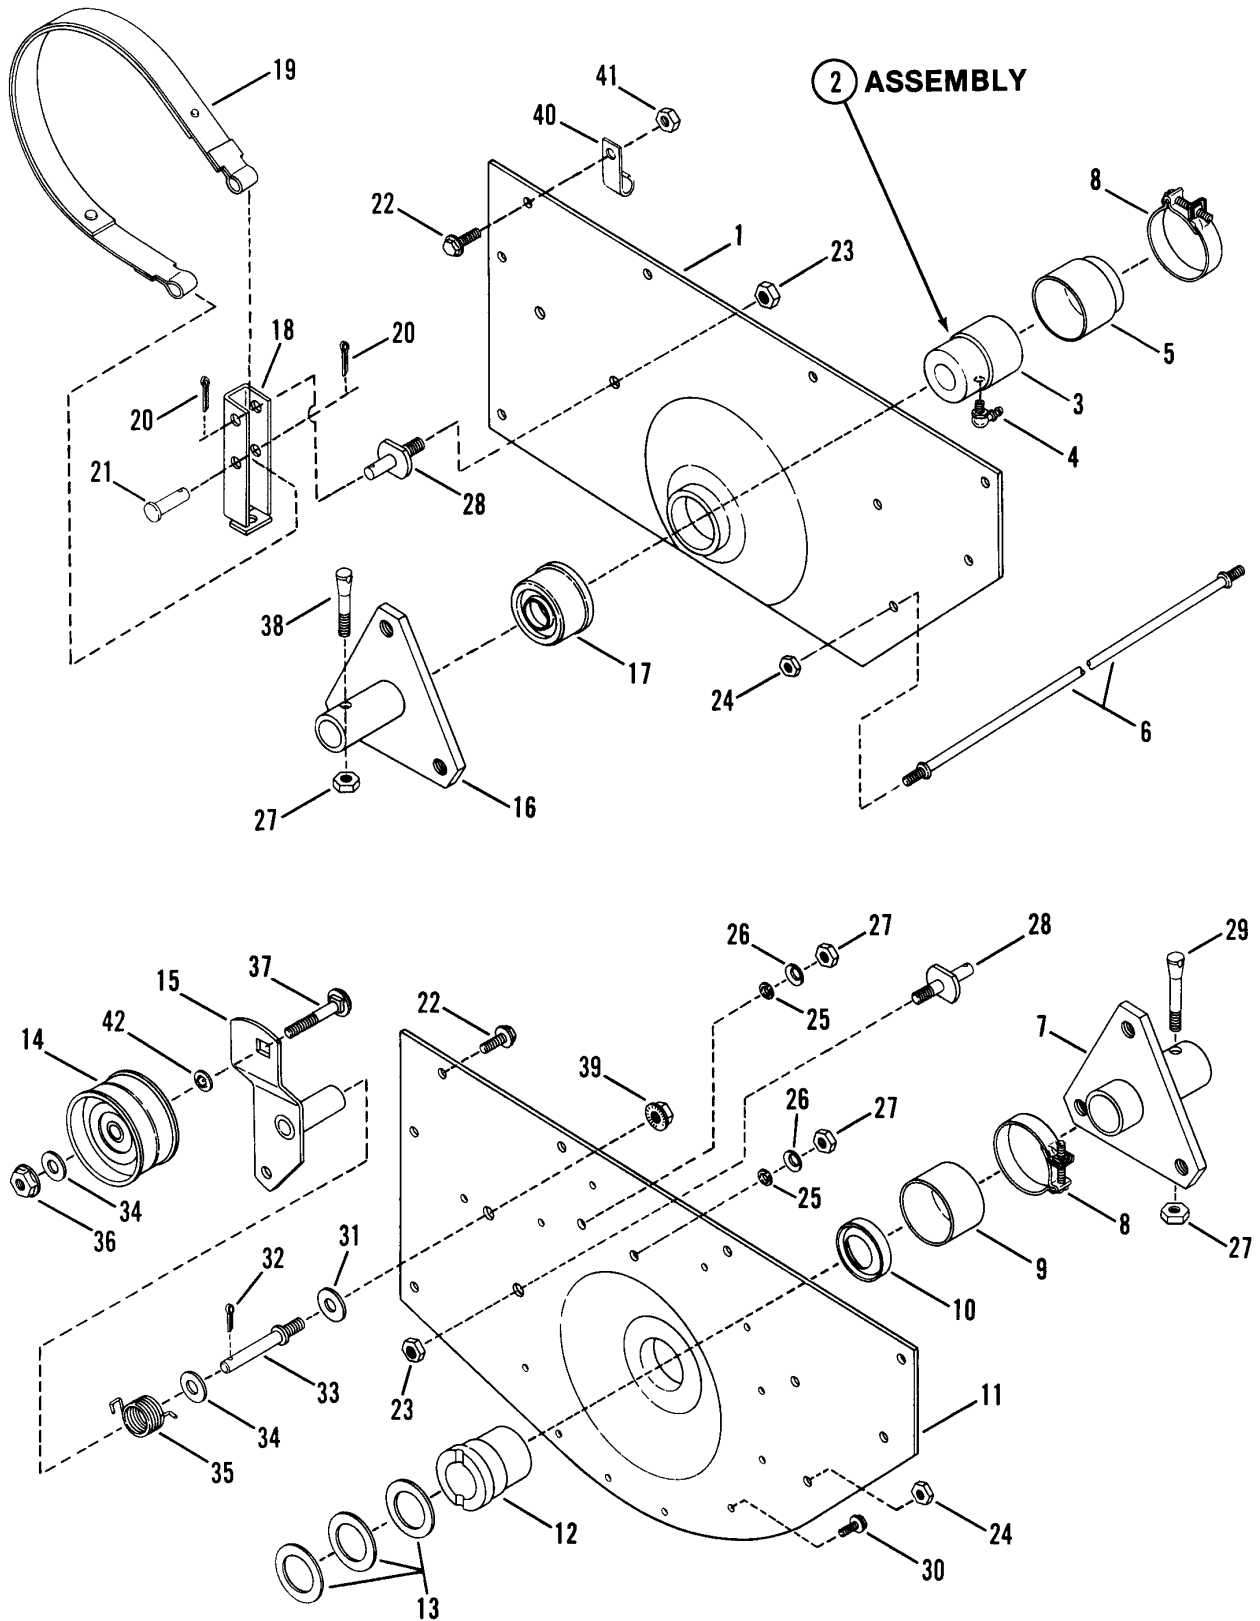

Footnotes:

Frame, Right & Left Side

Frame, Right & Left Side

Item	Part No	Qty	Description	Note
1	7036189		FRAME SIDE, Right Hand	
2	7050918		ASSEMBLY, Axle Bearing	<i>(Includes items 3 & 4)</i>
3	7010989		BEARING, Axle	
4	7013324		FITTING, Lube	
5	7014658		CAP	
6	7015552		ROD, Tie	
7	7040543		HUB, Rear Wheel, Left Hand	
8	7011037	2	CLAMP, 1-7/8"	
9	7031732		CAP, Dust	
10	7011817		SEAL, 1-1/8"	
11	7036183		FRAME SIDE, Left Hand	
12	7012296		BEARING, Axle	
13	7031079	3	WASHER, Thrust	
14	7015615		PULLEY, Idler	
15	7040539		IDLER ARM	
16	7040544		HUB, Rear Wheel, Right Hand	
17	7014658		CAP, Seal L.H. 3/4"	<i>Was 10967 (Now 14658 + 14662 + 12332)</i>
18	7032526	2	ARM, Brake	
19	7018878	2	BAND, Brake	
20	7090673	4	COTTER-PIN, 1/16 x 1/2"	
21	7073953	2	PIN, Clevis	<i>Was 10434</i>
22	7091541	16	SCREW, 5/16-18 x 3/4" Self-Tapping	<i>Was 90368</i>
23	7090289	2	LOCKNUT, 3/8-24 Hex	
24	7091297	2	NUT, 5/16-24 Hex	<i>Was 90223</i>
25	7011156	2	O-RING, 5/16"	
26	7011782	2	WASHER, Belleville	
27	7092062	4	NUT, 5/16-24 Hex Lock, GR C	<i>Was 11201</i>
28	7015541	2	STUD, Brake	
29	7011013		BOLT, 5/16-24 x 2" Tapered, Left Hand	
30	7091122	11	SCREW, 1/4-20 x 1/2" H.W.H. Self-Tapping	<i>Was 90539</i>
31	7020984		WASHER, 3/8" Flat	<i>Was 21746</i>
32	7091597		COTTER-PIN, 3/32 x 1/2"	<i>Was 90555</i>
33	7012111		STUD, Idler	
34	7090122	2	WASHER	
35	7015660		SPRING, Idler Return	
36	7091619		LOCKNUT, 3/8-16 Hex Flange	<i>Was 90613</i>
37	7090791		BOLT, 3/8-16 x 1-1/2" Short Neck Carriage	

Footnotes:

Frame, Right & Left Side

Frame, Right & Left Side

Item	Part No	Qty	Description	Note
38	7011035		BOLT, 5/16-24 x 1-5/8" Tapered, Right Hand	
39	7090962		LOCKNUT, 3/8-24 Hex Flange	
40	7012652		CLIP, Harness	
41	7091575		NUT, 5/16-18 Hex Center Lock	<i>Was 91067</i>
42	7013847		RETAINER, Bolt, 3/8"	