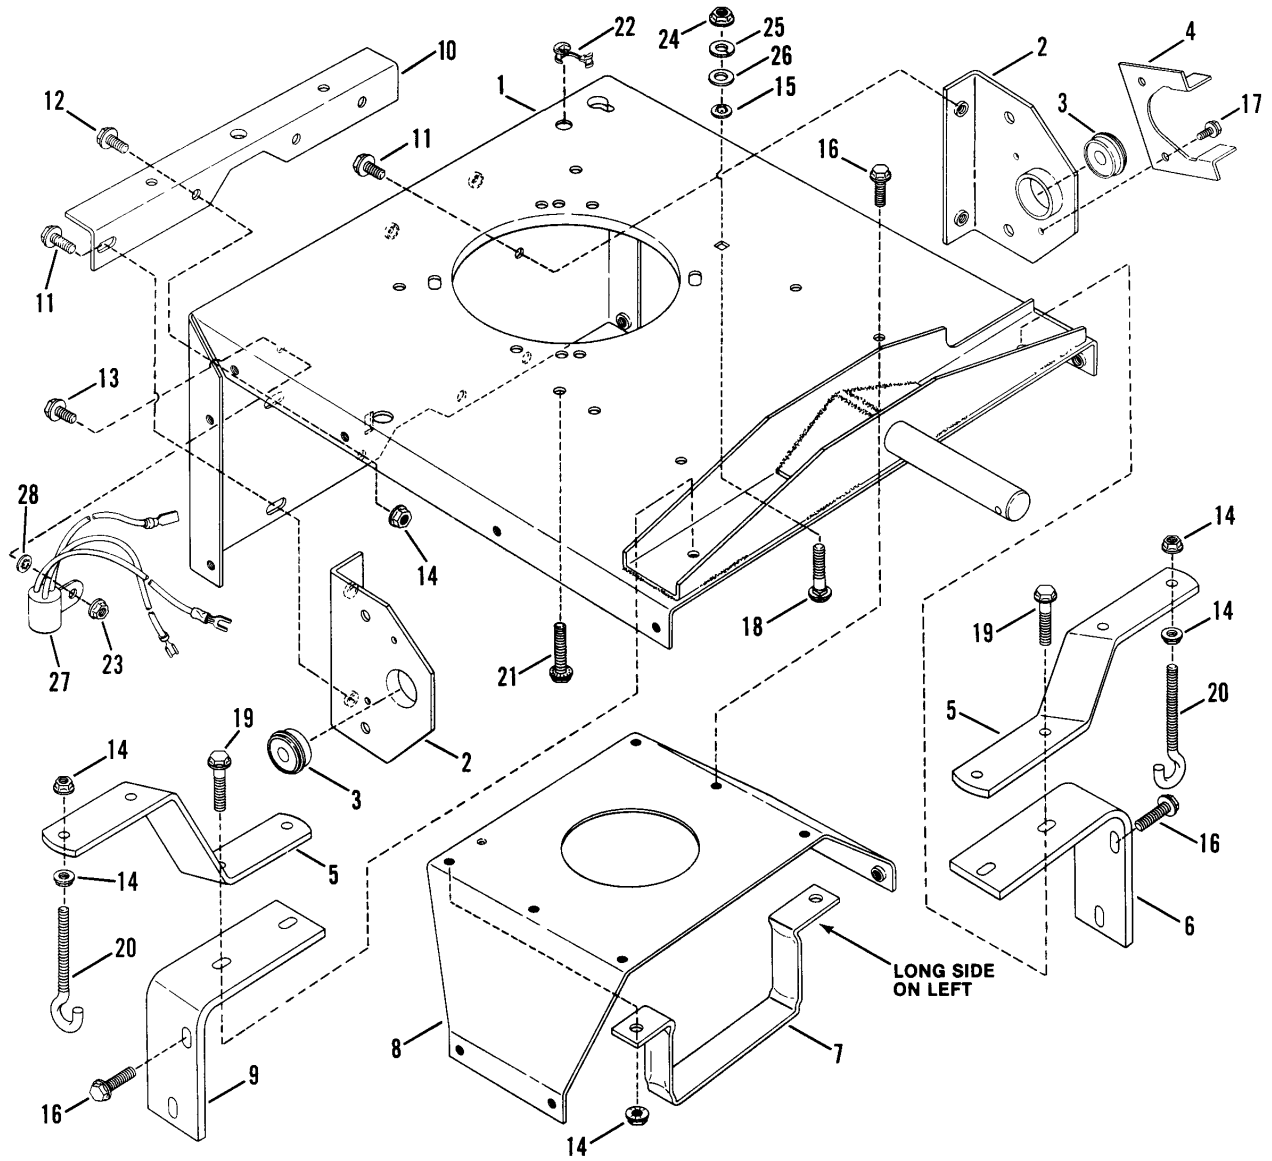

Frame, Rear

Frame, Rear

Item	Part No	Qty	Description	Note
1	7049977		FRAME, Rear	
2	7038263	2	BRACKET, Support	
3	7015141	2	BEARING	
4	7032524		GUIDE, Belt	
5	7038261	2	SUPPORT, Deck	
6	7038281		STRAP, L. H.	
7	7038262		GUIDE, Belt	
8	7036188		SUPPORT, Deck	
9	7038280		STRAP, R. H.	
10	7036190		DRAW-BAR	
11	7090361	4	SCREW, 5/16-18 x 5/8" ST	
12	7090721	2	BOLT, 5/16-18 x 1/2" HFL	
13	7091122		SCREW, 1/4-20 x 1/2" HWHST	Was 90539
14	7091601	8	NUT, 5/16-18 Hex Flange Lock	Was 91070
15	7011791	4	RETAINER, Bolt, 5/16"	
16	7091541	10	SCREW, 5/16-18 x 3/4" ST	Was 90368
17	7091084	2	SCREW, 1/4-20 x 3/8" ST	Was 90302
18	7091303		BOLT, 5/16-18 x 1-1/2" SNC	Was 90958
19	7091506	4	SCREW, 5/16-18 x 1-1/2 HWHST	Was 90484
20	7012350	2	HOOK, Chain	
21	7090700	3	BOLT, 5/16-18 x 1-1/2" HFL	
22	7014804		STRAIN RELIEF	
23	7091584		NUT, 1/4-20 HFL	Was 91065
24	7090169	4	NUT, 5/16-18 Hex	
25	7090187	4	WASHER, 5/16 Split Lock	
26	7090188	4	WASHER, 5/16 SAE	
27	7063064		INTERLOCK, B & S	Was 12632
28	7012485		RETAINER, Bolt, 1/4"	

Footnotes: