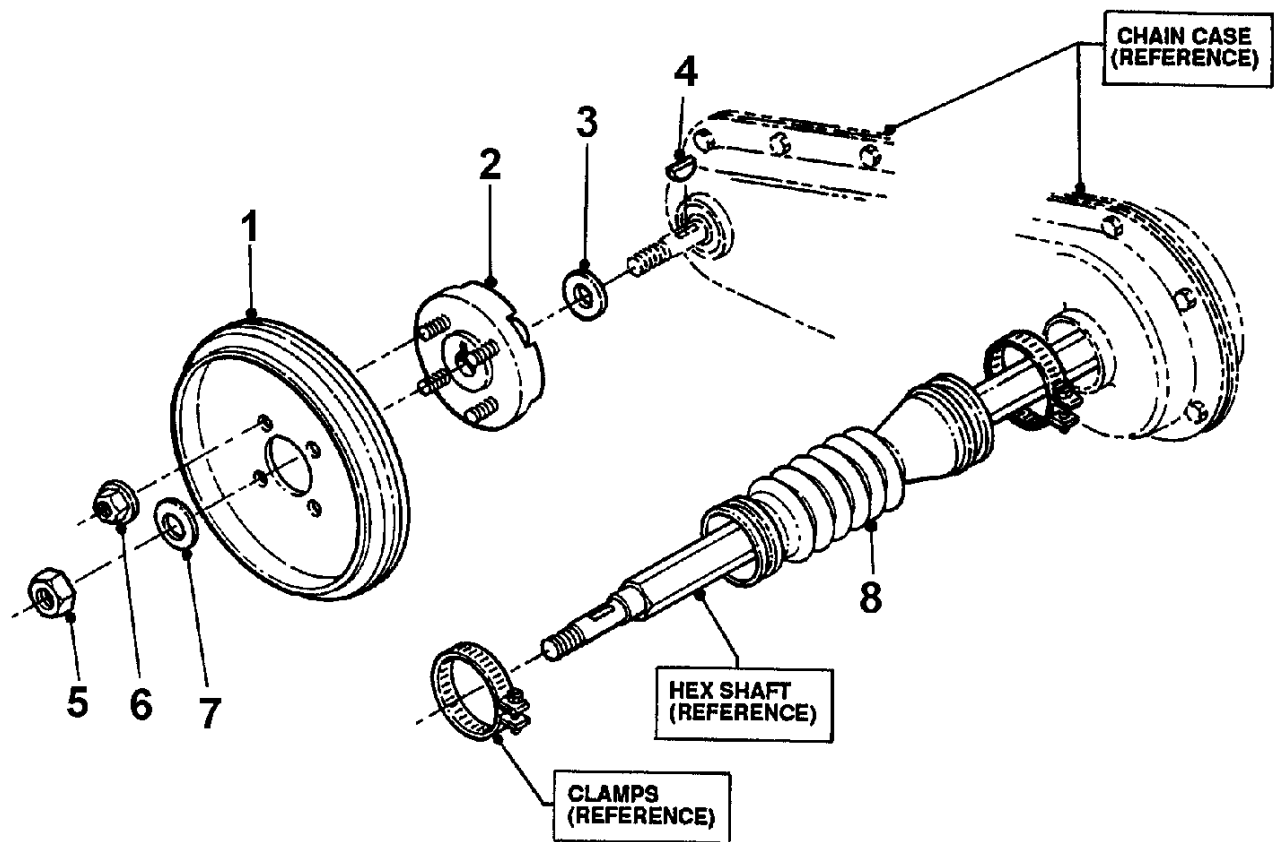

Chain Case

Item	Part No	Qty	Description	Note
1	7051641		ASSEMBLY, Chain Case	(Includes items 2 thru 16)
2	7038285		COVER, Chain Case, R.H.	
3	7015535	2	BEARING, 3/4"	
4	7015142	2	SPACER	
5	7040538		HUB & SPROCKET	
6	7038284		COVER, Chain Case, L.H.	
7	7018842		GASKET, Chain Case	
8	7015141	2	BEARING	
9	7013906		O-RING, 15/32	
10	7015163		KEY, Woodruff, 3/32 x 1-1/2"	
11	7018964		DRIVE SPROCKET	
12	7015536		CHAIN	
13	7090913		SCREW, #10-24 x 1/2" Hex Washer Self-Tap (Torx)	Was 90307
14	7090692		WASHER, 5/16"	
15	7090099	4	SCREW, 1/4-28 x 1/2", Hex Head Cap	
16	7090303	4	NUT, 1/4-28 Hex Lock	
17	7031013		PLATE	
18	7017226		RING, Rubber	
19	7052337		HUB, Rubber Ring	
20	7015609		SPRING	
21	7060871		BRACKET, Shift	Was 38271
22	7023036		PLUG, 3/4"	
23	7015671		PLUG, 3/8"	
24	7011037	2	CLAMP, 1-7/8"	
25	7018844	2	COVER, Shaft	
26	7015543	2	CLAMP, 1-1/2"	
27	7027660		SHAFT, Hex	
28	7015614		PULLEY, V-Belt	
29	7090500	2	WASHER, 7/16 SAE	
30	7090377		NUT, 7/16-20 Hex Center Lock	Was 90394
31	7090524		NUT, 3/8-24 Hex Lock	
32	7011731		WASHER, 3/8 Belleville	
33	7091584	9	NUT, 1/4-20 Hex Flange Lock	Was 90583
34	7019049	2	COVER, Left Shaft	
35	7091516		PIN, 5/32 x 1" Cotter	Was 90364

Footnotes: