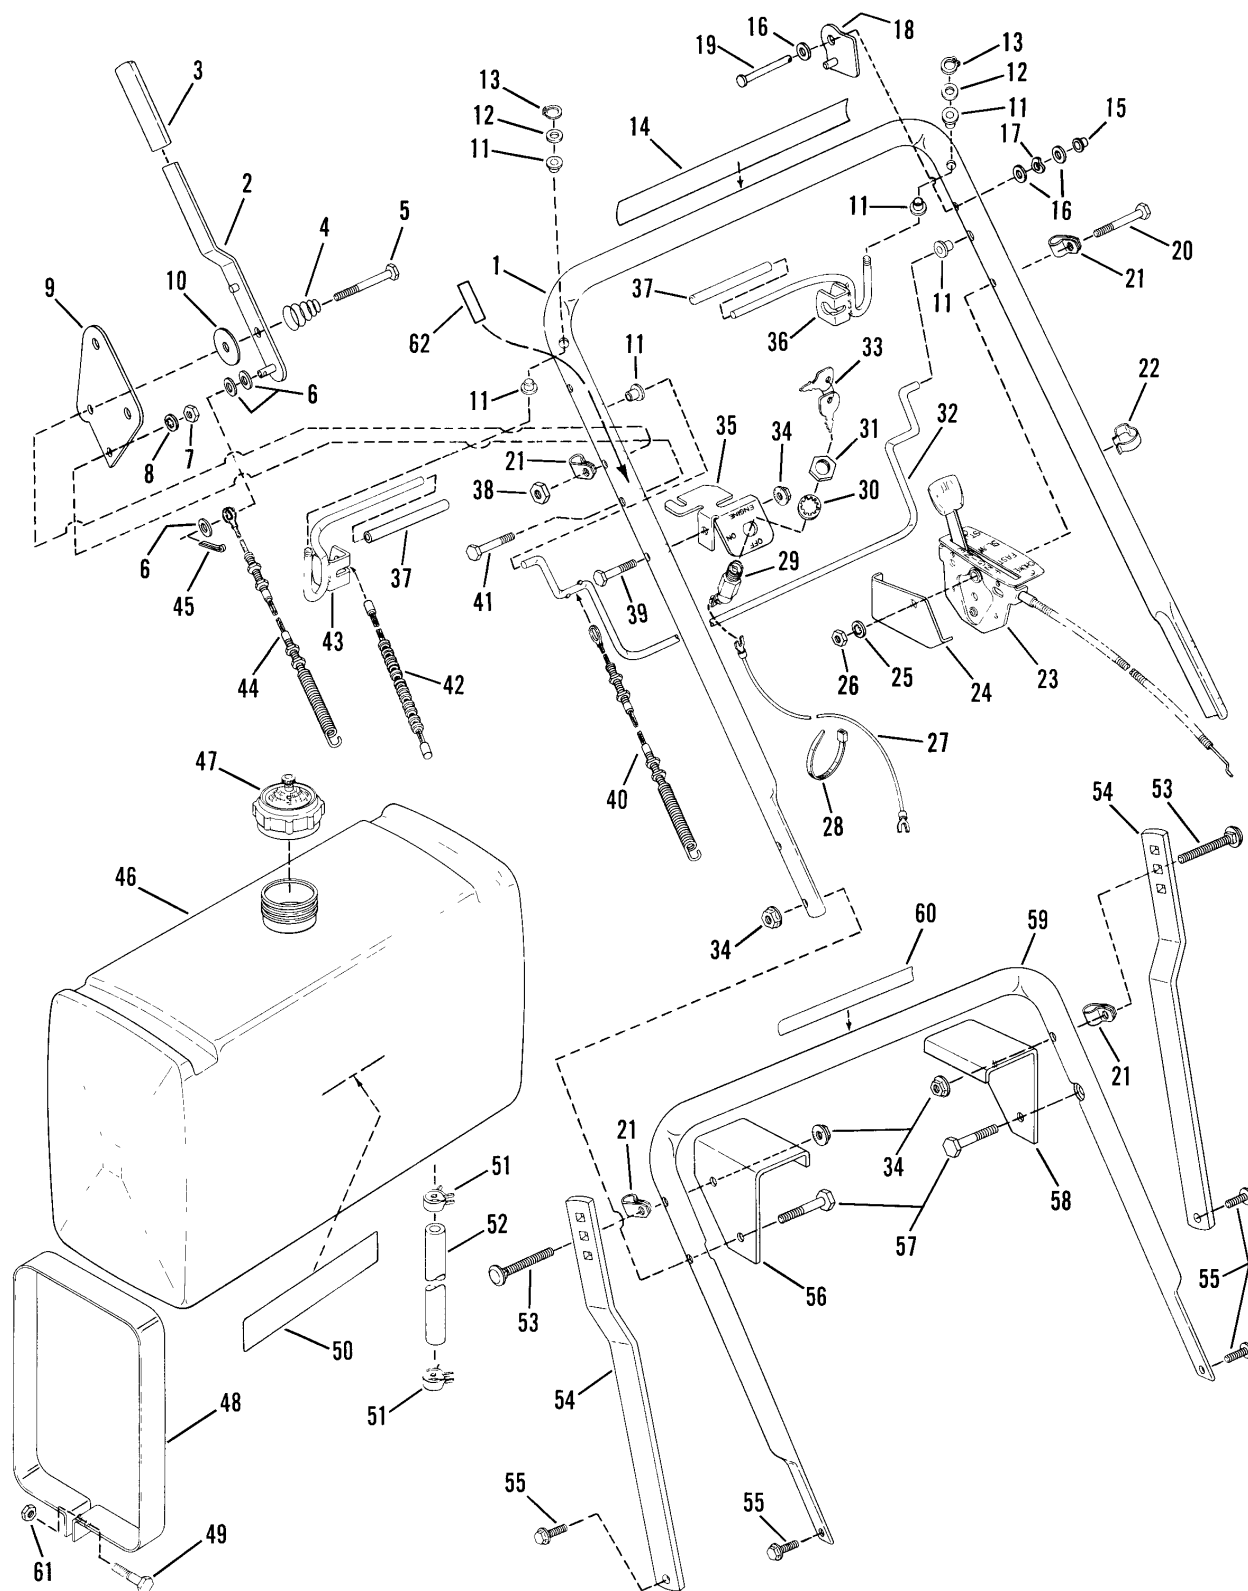

Upper & Lower Handle, Fuel Tank

Item	Part No	Qty	Description	Note
1	--		HANDLE, Upper	<i>Was 32877, No longer available</i>
2	7040555		HANDLE, Blade Control	
3	7076526		GRIP, Blade Control Handle	
4	7015858		SPRING	
5	7090838		CAPSCREW, 5/16-24 x 2-1/4" Hex Head	
6	7091076	3	WASHER, 5/16 Flat	
7	7091297		NUT, 5/16-24 Hex	<i>Was 90223</i>
8	7090391		WASHER, 5/16 Internal Tooth Lock	<i>Was 91068</i>
9	7032595		PLATE, Blade Control	
10	7015823		WASHER	
11	7015601	6	BUSHING	
12	7012418	2	WASHER, Flat	
13	7012614	2	RING, Retaining	
14	--		DECAL, Wheel Drive	<i>Was 16211, No longer available</i>
15	7091020	2	PUSHNUT	
16	7091294	6	WASHER, 1/4 SAE	<i>Was 90055</i>
17	7090877	2	WASHER, 5/16 Wave	
18	7051699	2	ASSEMBLY, Brake Lock	
19	7014304	2	PIN, Brake Lock	
20	7090112		CAPSCREW, 1/4-28 x 2" Hex Head	<i>Was 90963</i>
21	7015861	4	GUIDE, Cable	<i>Was 15603</i>
22	7023813		CLIP	
23	7018874		CONTROL, Throttle	
24	7032547		STOP, Wheel Drive Control	
25	7090053		WASHER, 1/4 Internal Tooth Lock	<i>Was 91023</i>
26	7090095		NUT, 1/4-28 Hex	<i>Was 91024</i>
27	7019299		WIRE, Ground	<i>Was 14384 (40")</i>
28	7014940	3	CABLE-TIE	
29	7011853		SWITCH, Ignition	<i>Was 15211 (Includes items 30 & 31)</i>
30	7091546		WASHER, 5/8 Internal Tooth Lock	<i>Was 90880</i>
31	7012685		NUT, 5/8-32 Hex	
32	7018925		CONTROL, Wheel Drive	
33	7011138		KEY, Switch (Pair)	
34	7091601	5	NUT, 5/16-18 Hex Flange Lock	<i>Was 91070</i>
35	7032530		BRACKET, Switch	
36	7047893		HANDLE, Brake Control, L.H.	
37	7023801	2	GRIP, Brake Control Handle	<i>Was 11879</i>

Footnotes:

Upper & Lower Handle, Fuel Tank