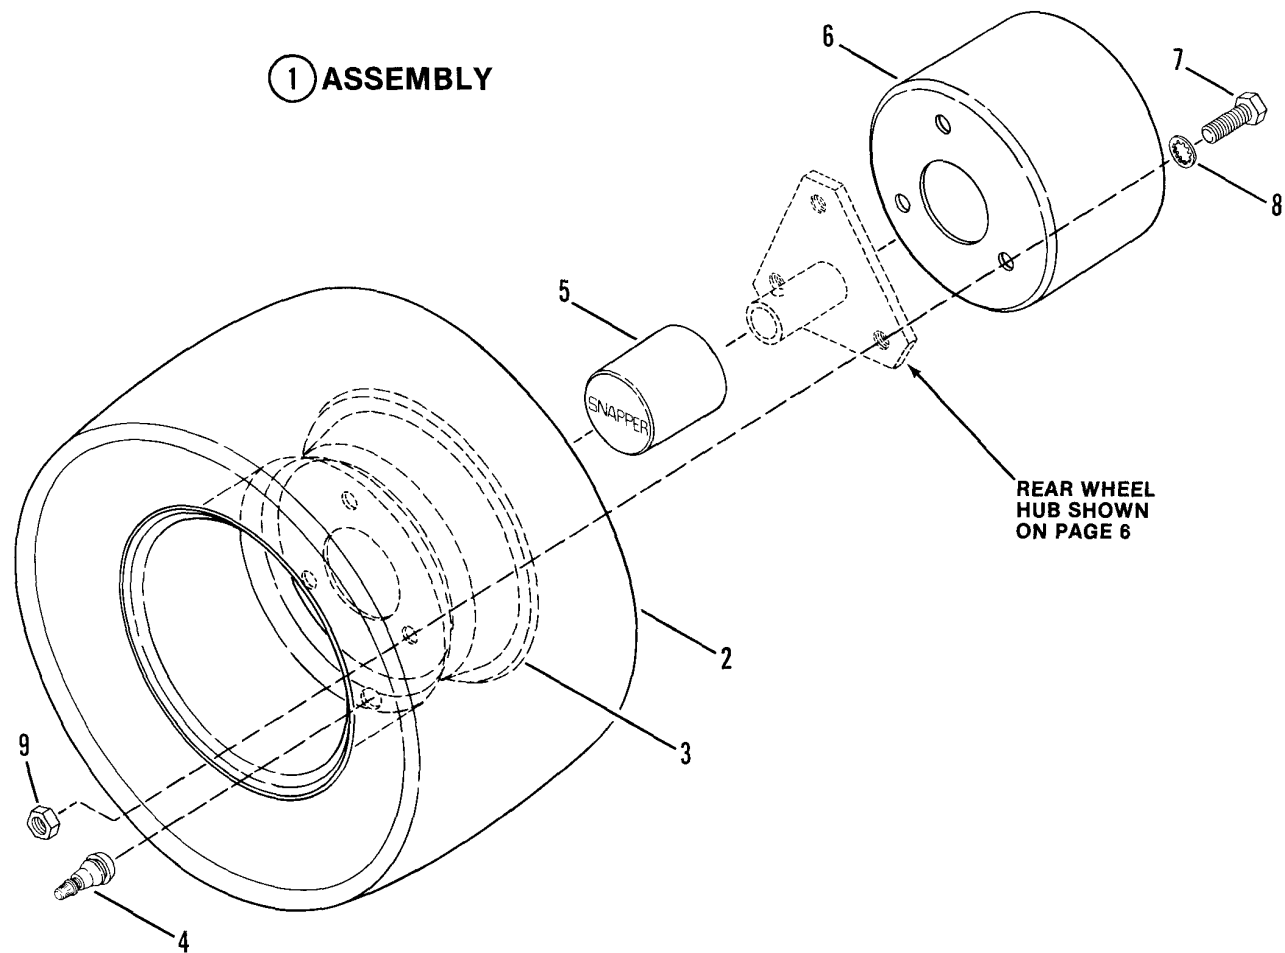

Shift Lever

Item	Part No	Qty	Description	Note
1	7014501		KNOB, Shift Lever, Upper	
2	7040554		QUADRANT, Shift	
3	7018856		LEVER, Shift, Upper	
4	7017339		LEVER, Shift, Lower	
5	7091313		COTTER-PIN, 3/32 x 1"	Was 90038
6	7014296		WASHER, Shim	
7	7090844	2	ROLL-PIN, 3/16 x 3/4"	
8	7021997		CONNECTOR, Shift Lever	
9	7015547		SPRING	
10	7091541	2	SCREW, 5/16-18 x 3/4" H.W.H. Self-Tapping	Was 90368
11	7012652		CLIP, Harness	
12	7091575		NUT, 5/16-18 Hex Center Lock	Was 91067

Footnotes: