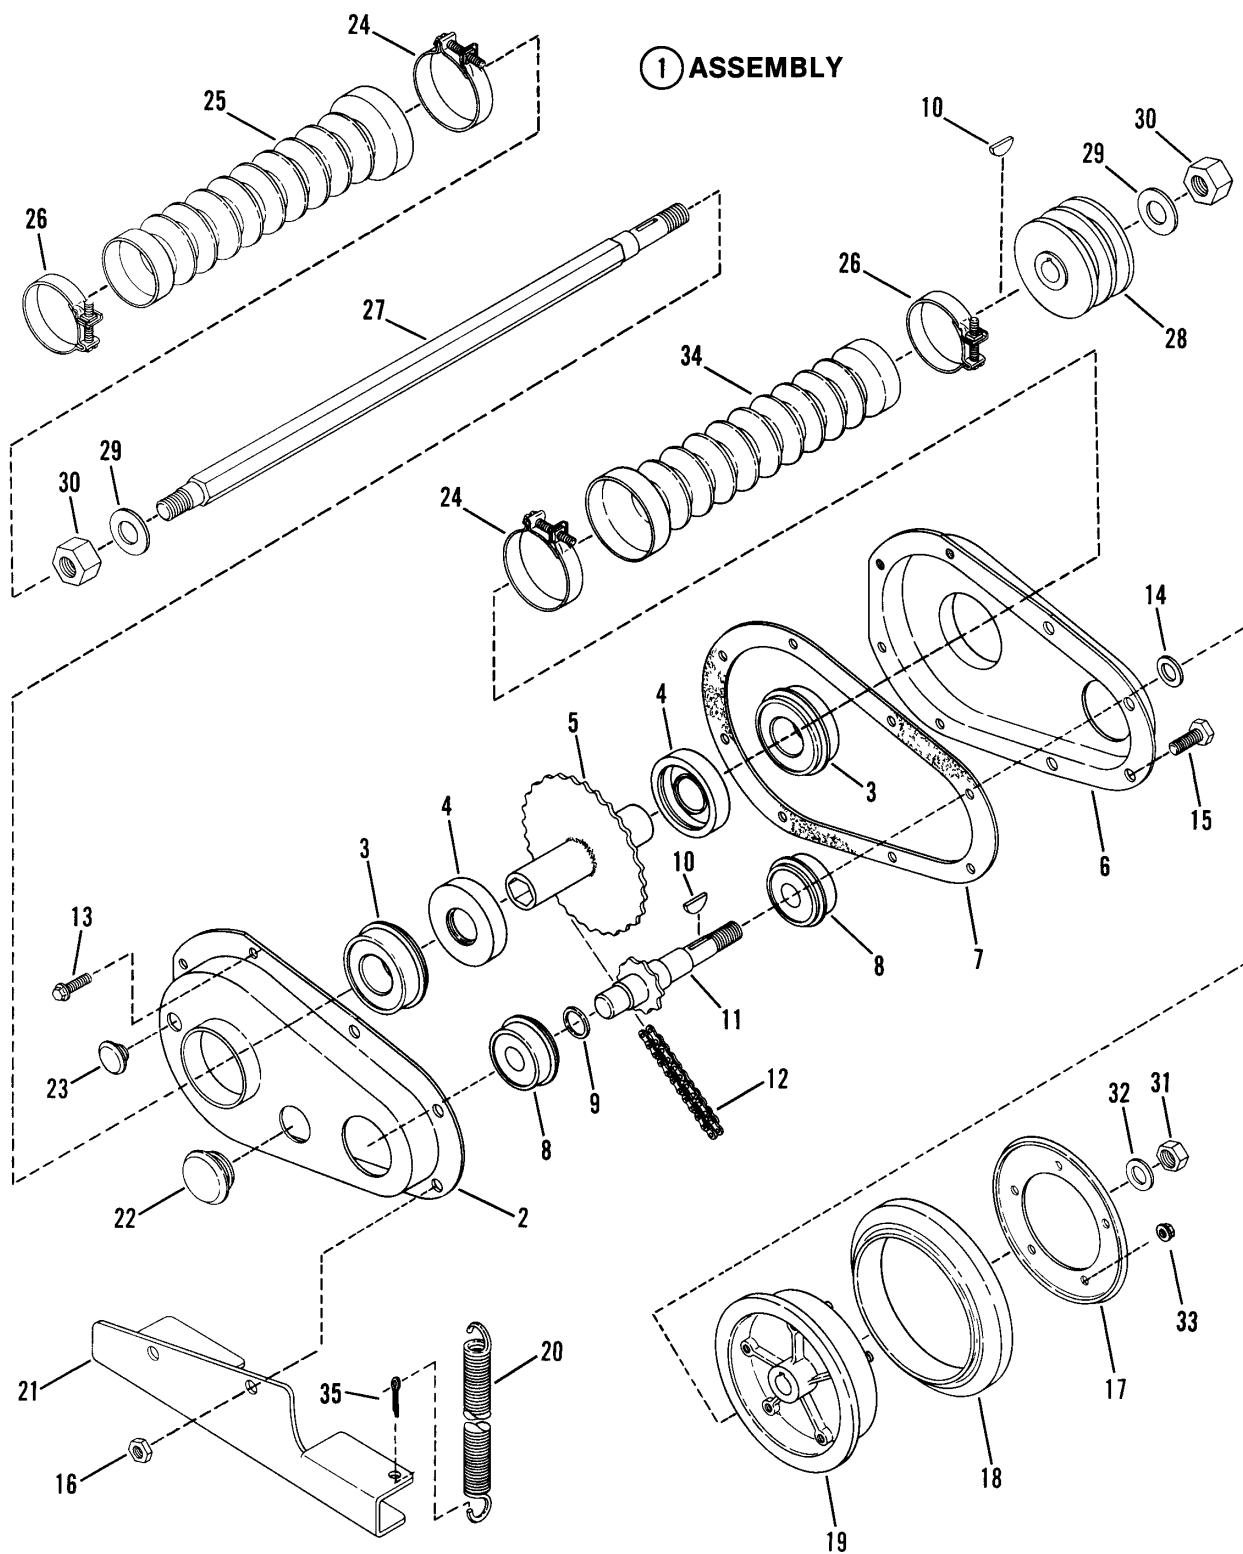

Footnotes:

Frame, Right & Left Side

Frame, Right & Left Side

Item	Part No	Qty	Description	Note
38	7011035		BOLT, 5/16-24 x 1-5/8" Tapered, Right Hand	
39	7090962		LOCKNUT, 3/8-24 Hex Flange	
40	7012652		CLIP, Harness	
41	7091575		NUT, 5/16-18 Hex Center Lock	<i>Was 91067</i>
42	7013847		RETAINER, Bolt, 3/8"	

Footnotes:

Chain Case

Item	Part No	Qty	Description	Note
1	7051641		ASSEMBLY, Chain Case	(Includes items 2 thru 16)
2	7038285		COVER, Chain Case, R.H.	
3	7015535	2	BEARING, 3/4"	
4	7015142	2	SPACER	
5	7040538		HUB & SPROCKET	
6	7038284		COVER, Chain Case, L.H.	
7	7018842		GASKET, Chain Case	
8	7015141	2	BEARING	
9	7013906		O-RING, 15/32	
10	7015163		KEY, Woodruff, 3/32 x 1-1/2"	
11	7018964		DRIVE SPROCKET	
12	7015536		CHAIN	
13	7090913		SCREW, #10-24 x 1/2" Hex Washer Self-Tap (Torx)	Was 90307
14	7090692		WASHER, 5/16"	
15	7090099	4	SCREW, 1/4-28 x 1/2", Hex Head Cap	
16	7090303	4	NUT, 1/4-28 Hex Lock	
17	7031013		PLATE	
18	7017226		RING, Rubber	
19	7052337		HUB, Rubber Ring	
20	7015609		SPRING	
21	7060871		BRACKET, Shift	Was 38271
22	7023036		PLUG, 3/4"	
23	7015671		PLUG, 3/8"	
24	7011037	2	CLAMP, 1-7/8"	
25	7018844	2	COVER, Shaft	
26	7015543	2	CLAMP, 1-1/2"	
27	7027660		SHAFT, Hex	
28	7015614		PULLEY, V-Belt	
29	7090500	2	WASHER, 7/16 SAE	
30	7090377		NUT, 7/16-20 Hex Center Lock	Was 90394
31	7090524		NUT, 3/8-24 Hex Lock	
32	7011731		WASHER, 3/8 Belleville	
33	7091584	9	NUT, 1/4-20 Hex Flange Lock	Was 90583
34	7019049	2	COVER, Left Shaft	
35	7091516		PIN, 5/32 x 1" Cotter	Was 90364