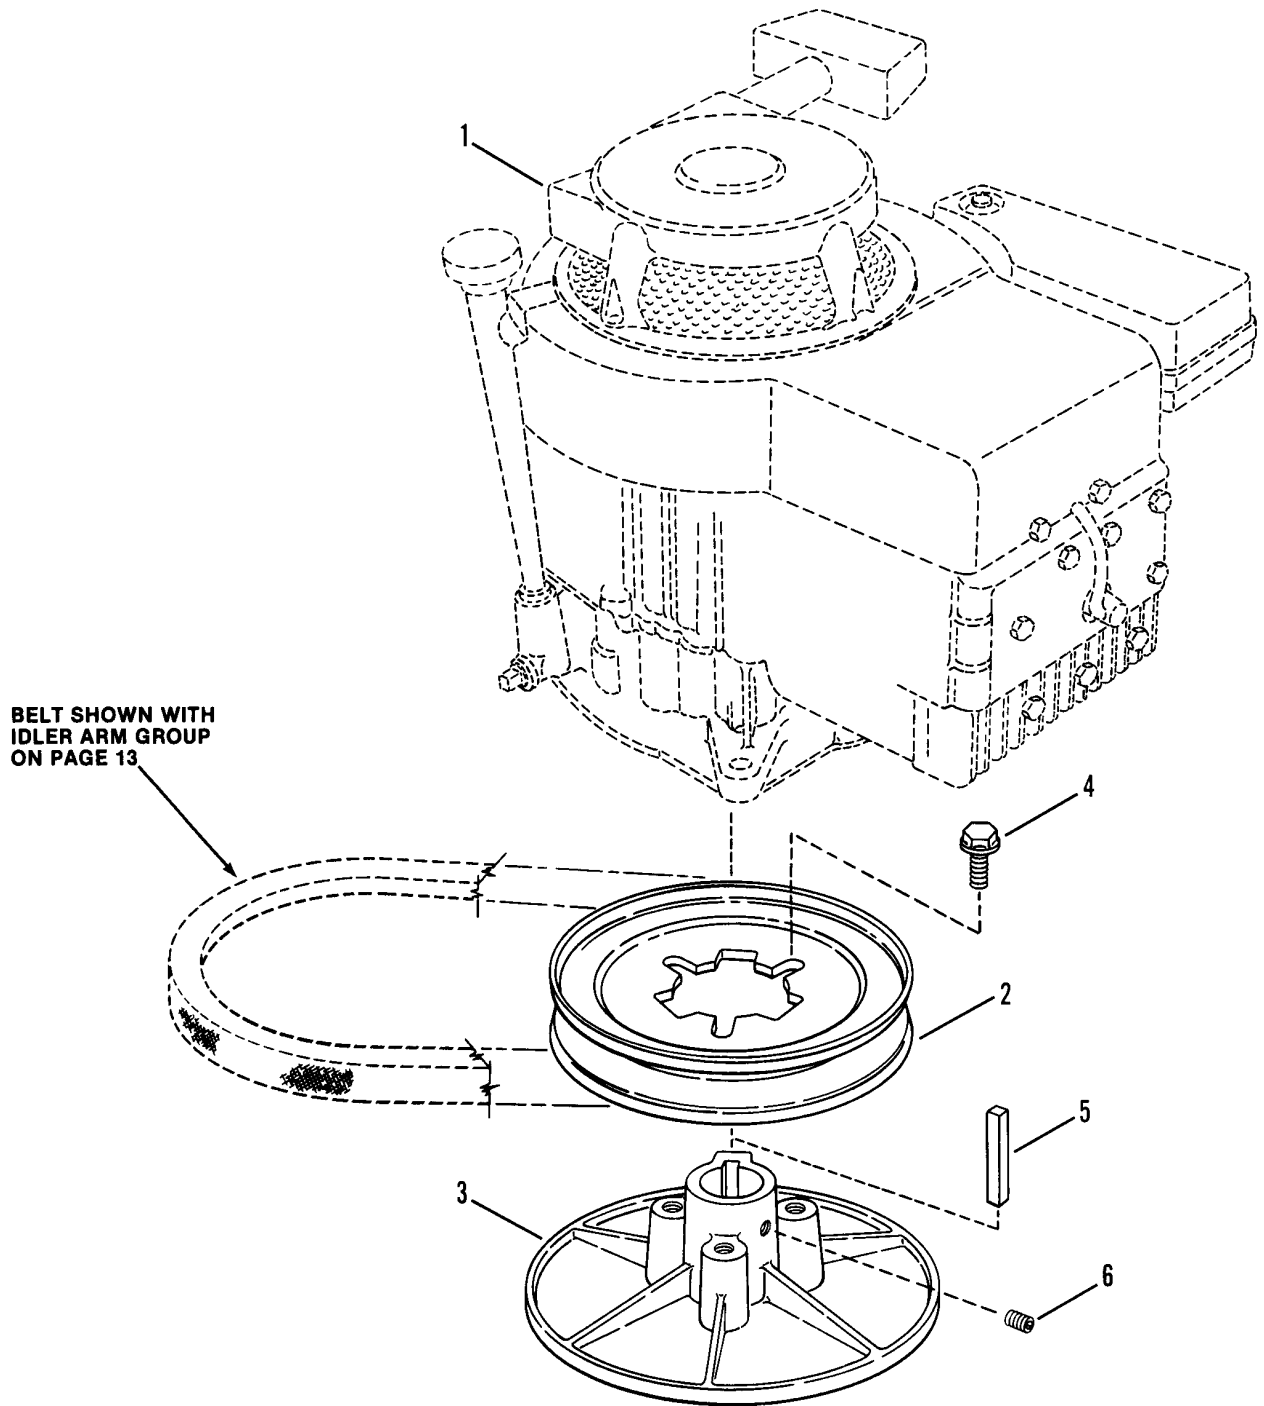

Rear Wheels, Brake Drum

Item	Part No	Qty	Description	Note
1	7052270		ASSEMBLY, Rear Tire & Rim	<i>Was 50713 (Includes items 2, 3, & 4)</i>
2	7046245		TIRE, Wide, 16/6.50 x 8	<i>Was 11097</i>
3	7012163		RIM, Wide	<i>(For 16/6.50 x 8 Tire)</i>
4	7012234		VALVE, Air (Snap-in)	
5	7023895		HUB-CAP	
6	7049983		BRAKE DRUM	
7	7090491	3	SCREW, 1/2-20 x 1-1/4" Hex Head Cap	
8	7090509	3	WASHER, 1/2" Internal Tooth Lock	
9	7090265	3	NUT, 1/2-20 Hex	
	7023522		HUB-CAP, Long Axle	<i>(Not Shown)</i>

Footnotes: