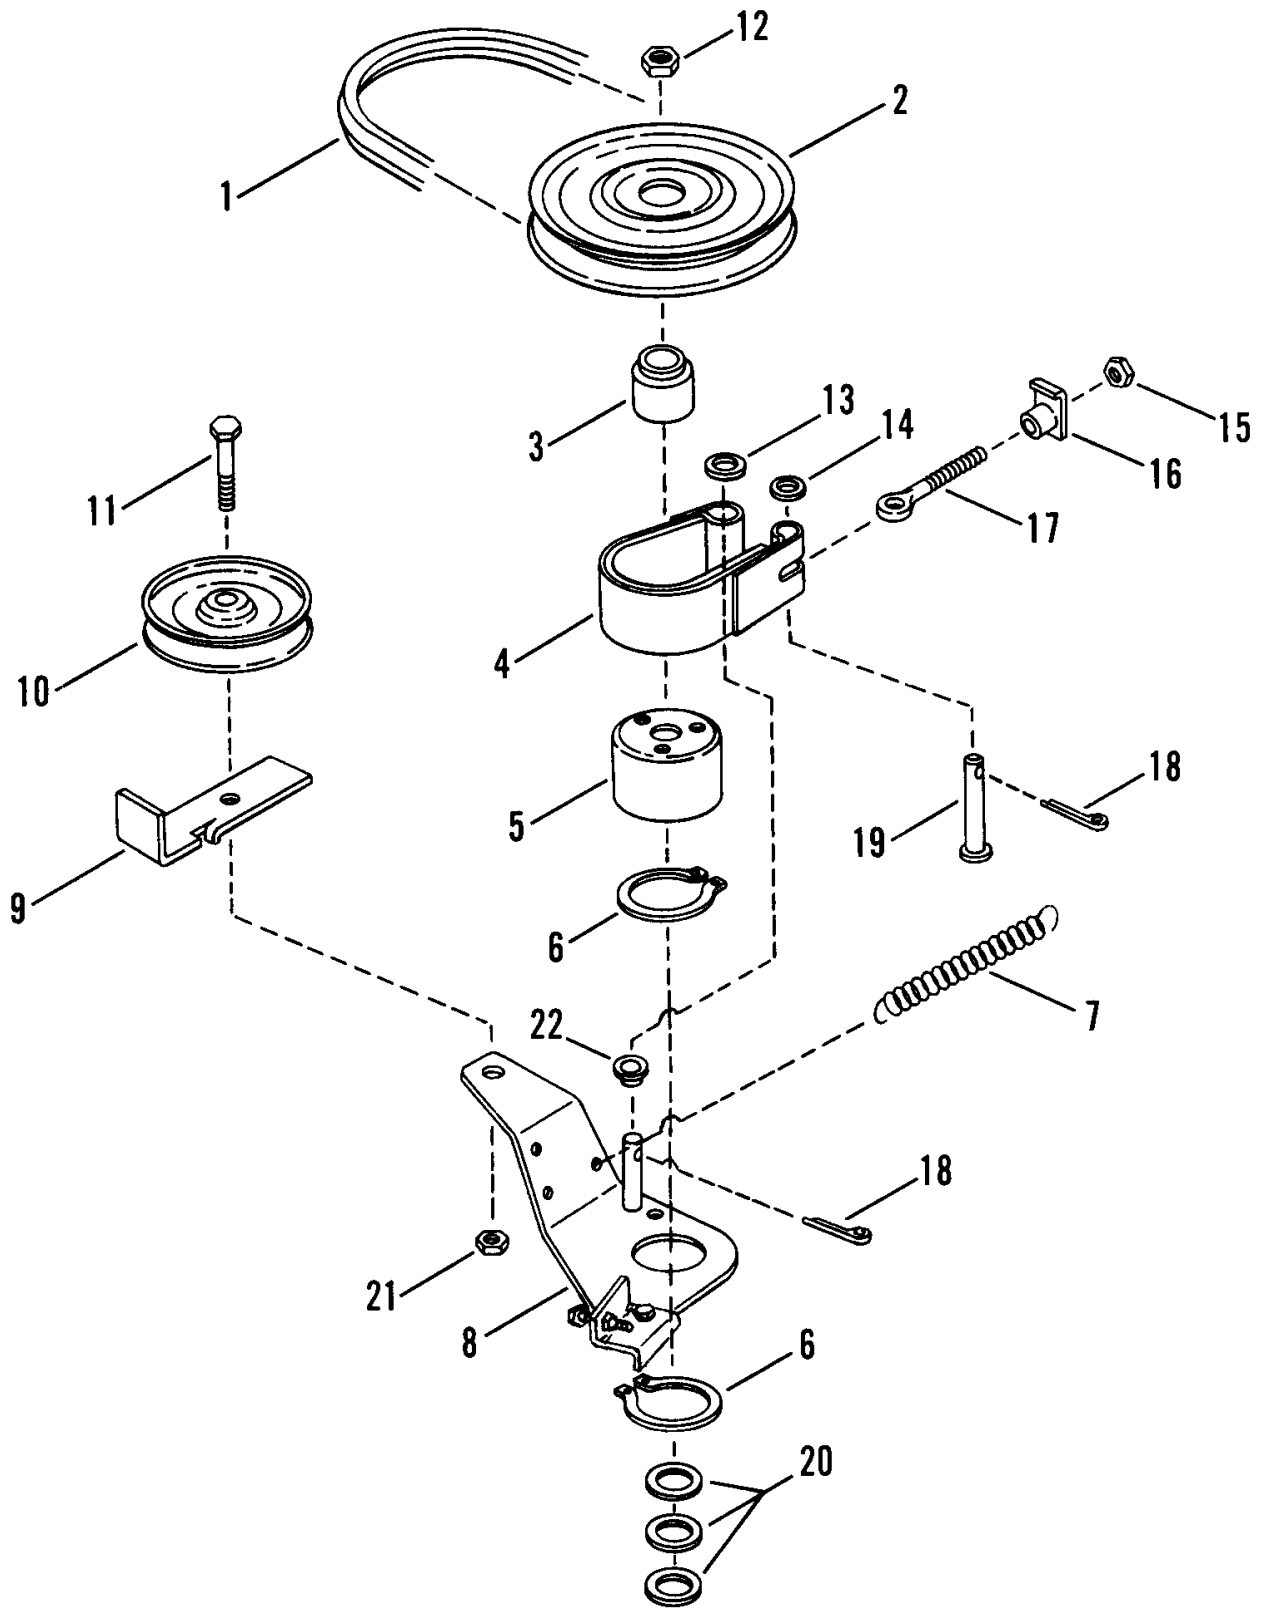

Belt, Brake, Idler Arm

Belt, Brake, Idler Arm

Item	Part No	Qty	Description	Note
1	7015757		BELT, Blade	
2	7018781		PULLEY, Spindle	
3	7015290		HUB, Pulley	
4	7052886		BAND, Brake Assembly	<i>Was 57307</i>
5	7032169		DRUM, Blade Brake	
6	7010740	2	RING, 2" External Retaining	
7	7015926		SPRING, Blade Brake	
8	7057487		ASSEMBLY, Idler Arm	
9	7032111		RESTRICTOR, Belt	
10	7018574		PULLEY, Idler	
11	7090161		SCREW, 3/8-24 x 1-3/4" Hex Head Cap	
12	7074467		NUT, 3/4-16 Hex Jam	<i>Was 10027</i>
13	7090122		WASHER, 3/8 SAE	
14	7091294		WASHER, 1/4 SAE	<i>Was 90055</i>
15	7091576		NUT, 1/4-20 Hex	<i>Was 90063</i>
16	7014303		TEE-NUT, 1/4-20	
17	7014302		EYE-BOLT, 1/4-20	
18	7091597	2	COTTER-PIN, 3/32 x 3/4"	<i>Was 91082</i>
19	7014304		PIN, 1/4 Clevis	
20	7010935		WASHER	
21	7090289		NUT, 3/8-24 Hex Lock	
22	7014314		SPACER	

Footnotes: