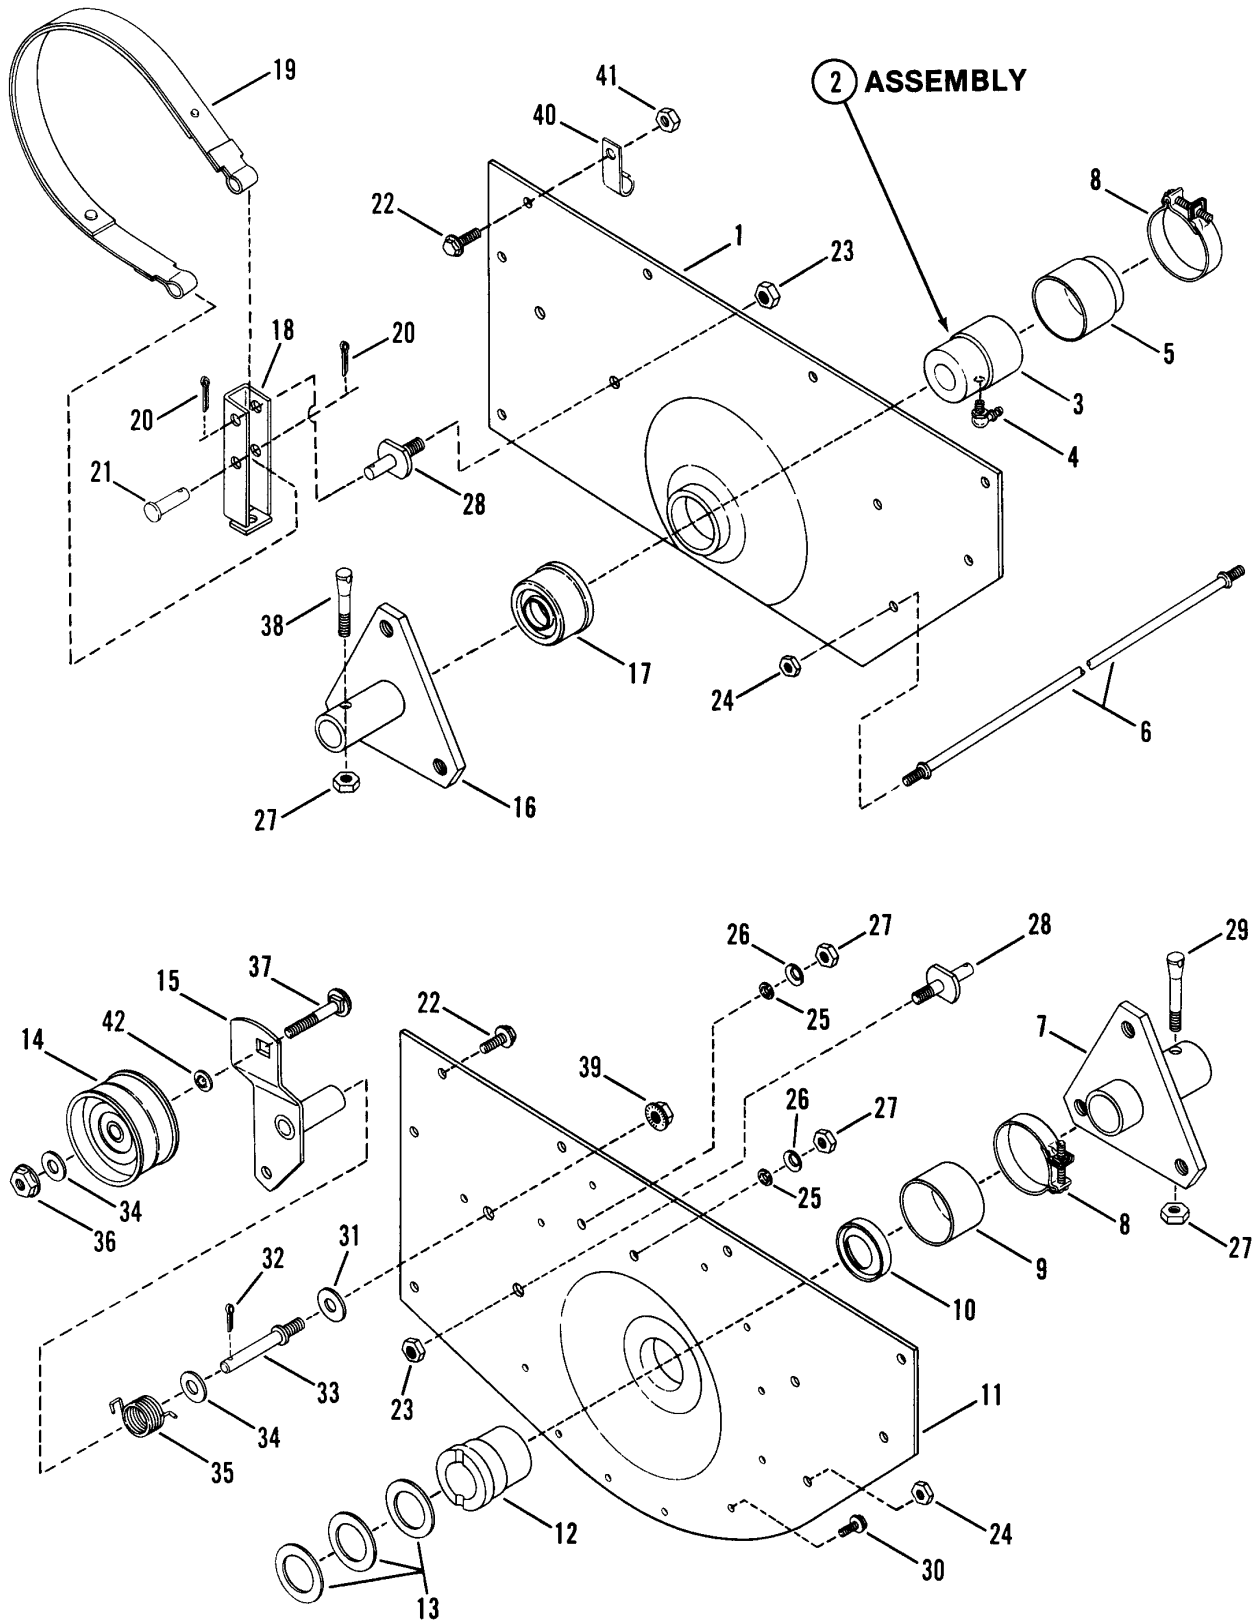

Frame, Right & Left Side

Frame, Right & Left Side

Item	Part No	Qty	Description	Note
1	7036189		FRAME SIDE, Right Hand	
2	7050918		ASSEMBLY, Axle Bearing	<i>(Includes items 3 & 4)</i>
3	7010989		BEARING, Axle	
4	7013324		FITTING, Lube	
5	7014658		CAP	
6	7015552		ROD, Tie	
7	7040543		HUB, Rear Wheel, Left Hand	
8	7011037	2	CLAMP, 1-7/8"	
9	7031732		CAP, Dust	
10	7011817		SEAL, 1-1/8"	
11	7036183		FRAME SIDE, Left Hand	
12	7012296		BEARING, Axle	
13	7031079	3	WASHER, Thrust	
14	7015615		PULLEY, Idler	
15	7040539		IDLER ARM	
16	7040544		HUB, Rear Wheel, Right Hand	
17	7014658		CAP, Seal L.H. 3/4"	<i>Was 10967 (Now 14658 + 14662 + 12332)</i>
18	7032526	2	ARM, Brake	
19	7018878	2	BAND, Brake	
20	7090673	4	COTTER-PIN, 1/16 x 1/2"	
21	7073953	2	PIN, Clevis	<i>Was 10434</i>
22	7091541	16	SCREW, 5/16-18 x 3/4" Self-Tapping	<i>Was 90368</i>
23	7090289	2	LOCKNUT, 3/8-24 Hex	
24	7091297	2	NUT, 5/16-24 Hex	<i>Was 90223</i>
25	7011156	2	O-RING, 5/16"	
26	7011782	2	WASHER, Belleville	
27	7092062	4	NUT, 5/16-24 Hex Lock, GR C	<i>Was 11201</i>
28	7015541	2	STUD, Brake	
29	7011013		BOLT, 5/16-24 x 2" Tapered, Left Hand	
30	7091122	11	SCREW, 1/4-20 x 1/2" H.W.H. Self-Tapping	<i>Was 90539</i>
31	7020984		WASHER, 3/8" Flat	<i>Was 21746</i>
32	7091597		COTTER-PIN, 3/32 x 1/2"	<i>Was 90555</i>
33	7012111		STUD, Idler	
34	7090122	2	WASHER	
35	7015660		SPRING, Idler Return	
36	7091619		LOCKNUT, 3/8-16 Hex Flange	<i>Was 90613</i>
37	7090791		BOLT, 3/8-16 x 1-1/2" Short Neck Carriage	

Footnotes: