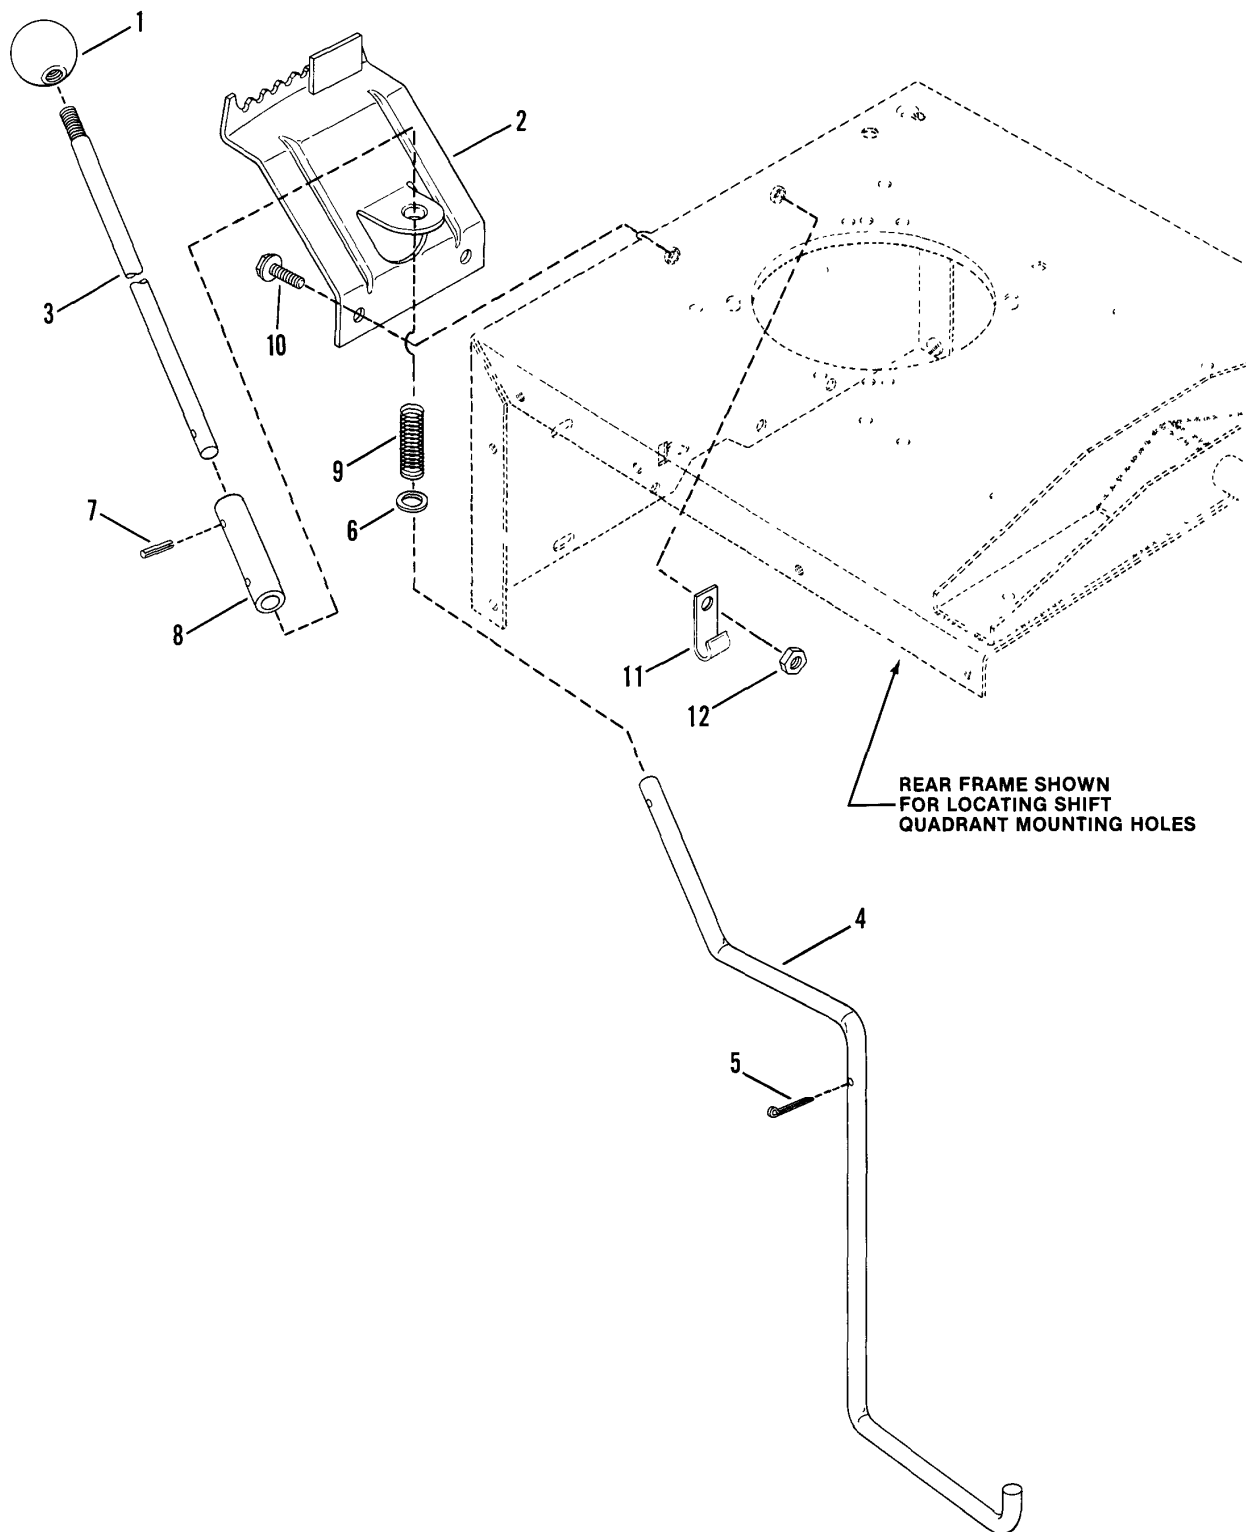

Shift Lever

Shift Lever

Item	Part No	Qty	Description	Note
1	7014501		KNOB, Shift Lever, Upper	
2	7040554		QUADRANT, Shift	
3	7018856		LEVER, Shift, Upper	
4	7017339		LEVER, Shift, Lower	
5	7091313		COTTER-PIN, 3/32 x 1"	Was 90038
6	7014296		WASHER, Shim	
7	7090844	2	ROLL-PIN, 3/16 x 3/4"	
8	7021997		CONNECTOR, Shift Lever	
9	7015547		SPRING	
10	7091541	2	SCREW, 5/16-18 x 3/4" H.W.H. Self-Tapping	Was 90368
11	7012652		CLIP, Harness	
12	7091575		NUT, 5/16-18 Hex Center Lock	Was 91067

Footnotes: