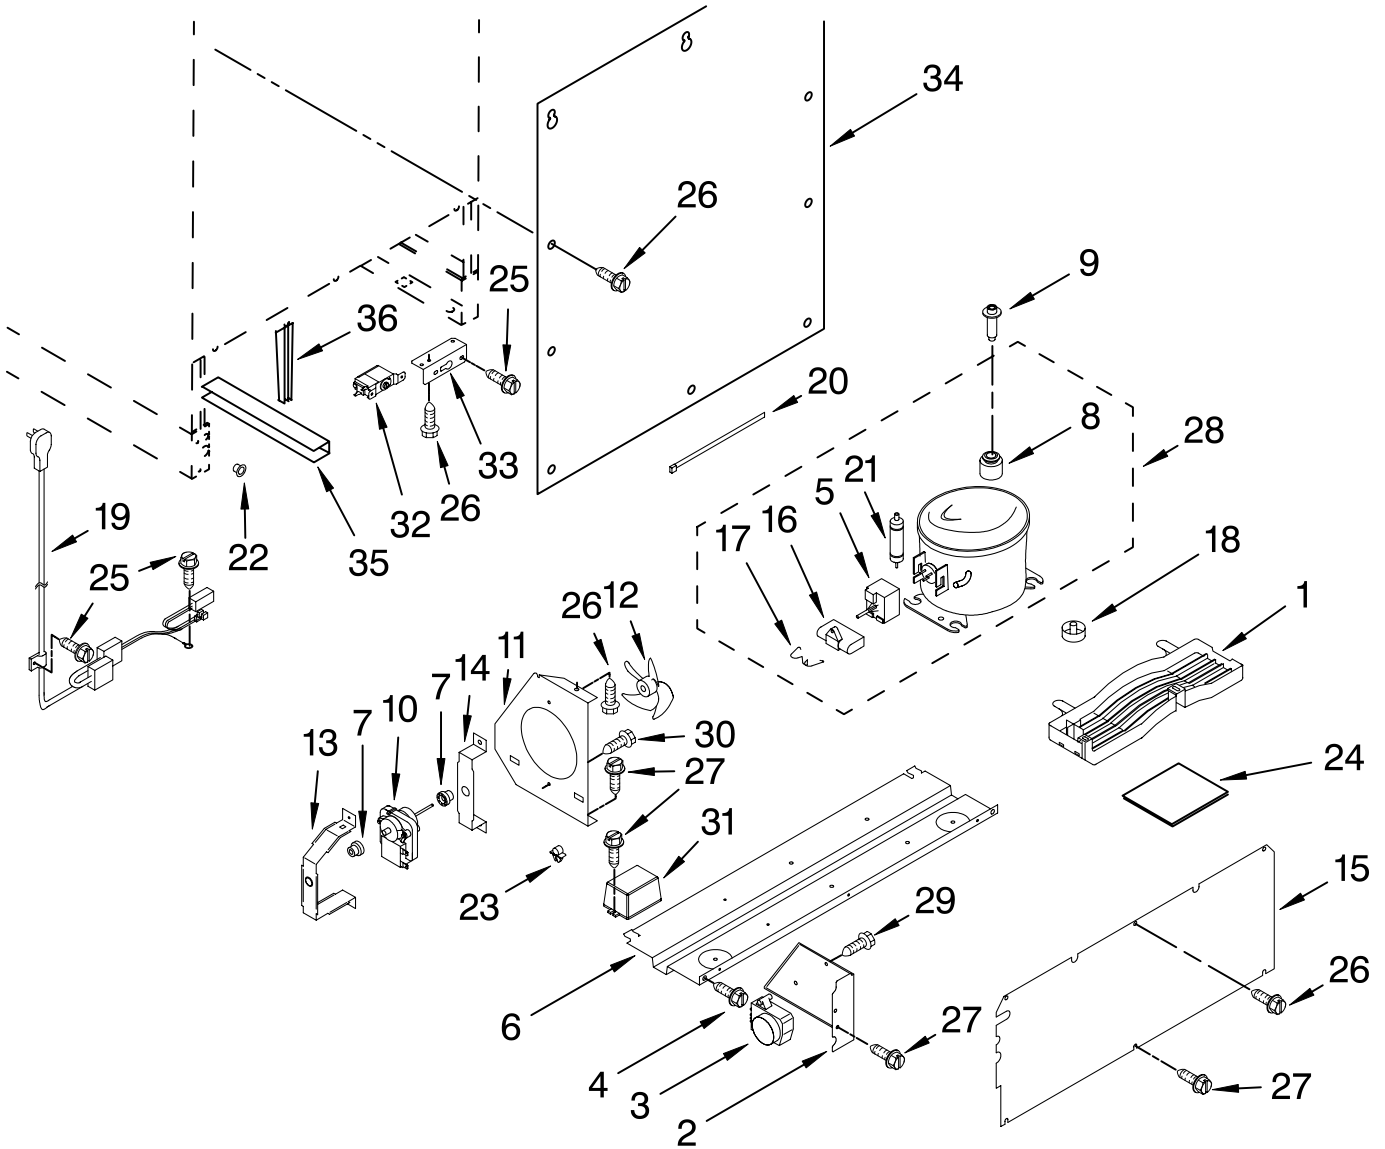

UNIT PARTS

For Models: KUWS24RSBS01, KUWS24RSSS01, KUWS24RSBL01
(Blk-Cab-SS Door) (SS-Cab SS Door) (Blk-Cab-Blk Door)

Illus. No.	Part No.	DESCRIPTION
1	W10163193	Drain Pan
2	4344773	Bracket, Defrost Timer
3	4344774	Defrost Timer
4	4344797	Screw
5	4344776	Start Device
6	W10175971	Mounting Plate, Compressor
7	4344778	Grommet, Fan Motor
8	4344779	Grommet, Compressor
9	4344780	Bolt, Compressor
10	4344781	Fan Motor, Condenser
11	4344782	Baffle, Air

Illus. No.	Part No.	DESCRIPTION
12	4344783	Fan Blade
13	4344784	Bracket, Motor
14	4344785	Bracket, Motor
15	4344786	Cover, Rear
16	4344837	Capacitor
17	4344836	Clip
18	W10163276	Trap, Drain
19	4344861	Power Cord
20	4344829	Cable Tie
21	W10163273	Drier
22	4344838	Bushing
23	4344831	Clip, Bushing
24	W10163274	Pad, Rubber
25	4344826	Screw
26	4344825	Screw
27	4344832	Screw

Illus. No.	Part No.	DESCRIPTION
28	4344775	Compressor (Includes Items 5, 8, 16, 17 & 21)
29	4344834	Screw
30	4344833	Screw
31	4344862	Transformer
32	W10163278	Thermostat
33	4344864	Bracket, Thermostat
34	4344881	Ballast
35	4344907	Trim, Edge
36	4344908	Support, Drain

REFRIGERANT CHARGE

3.5 Ounces
(R-134A)

FOR ORDERING INFORMATION REFER TO PARTS PRICE LIST