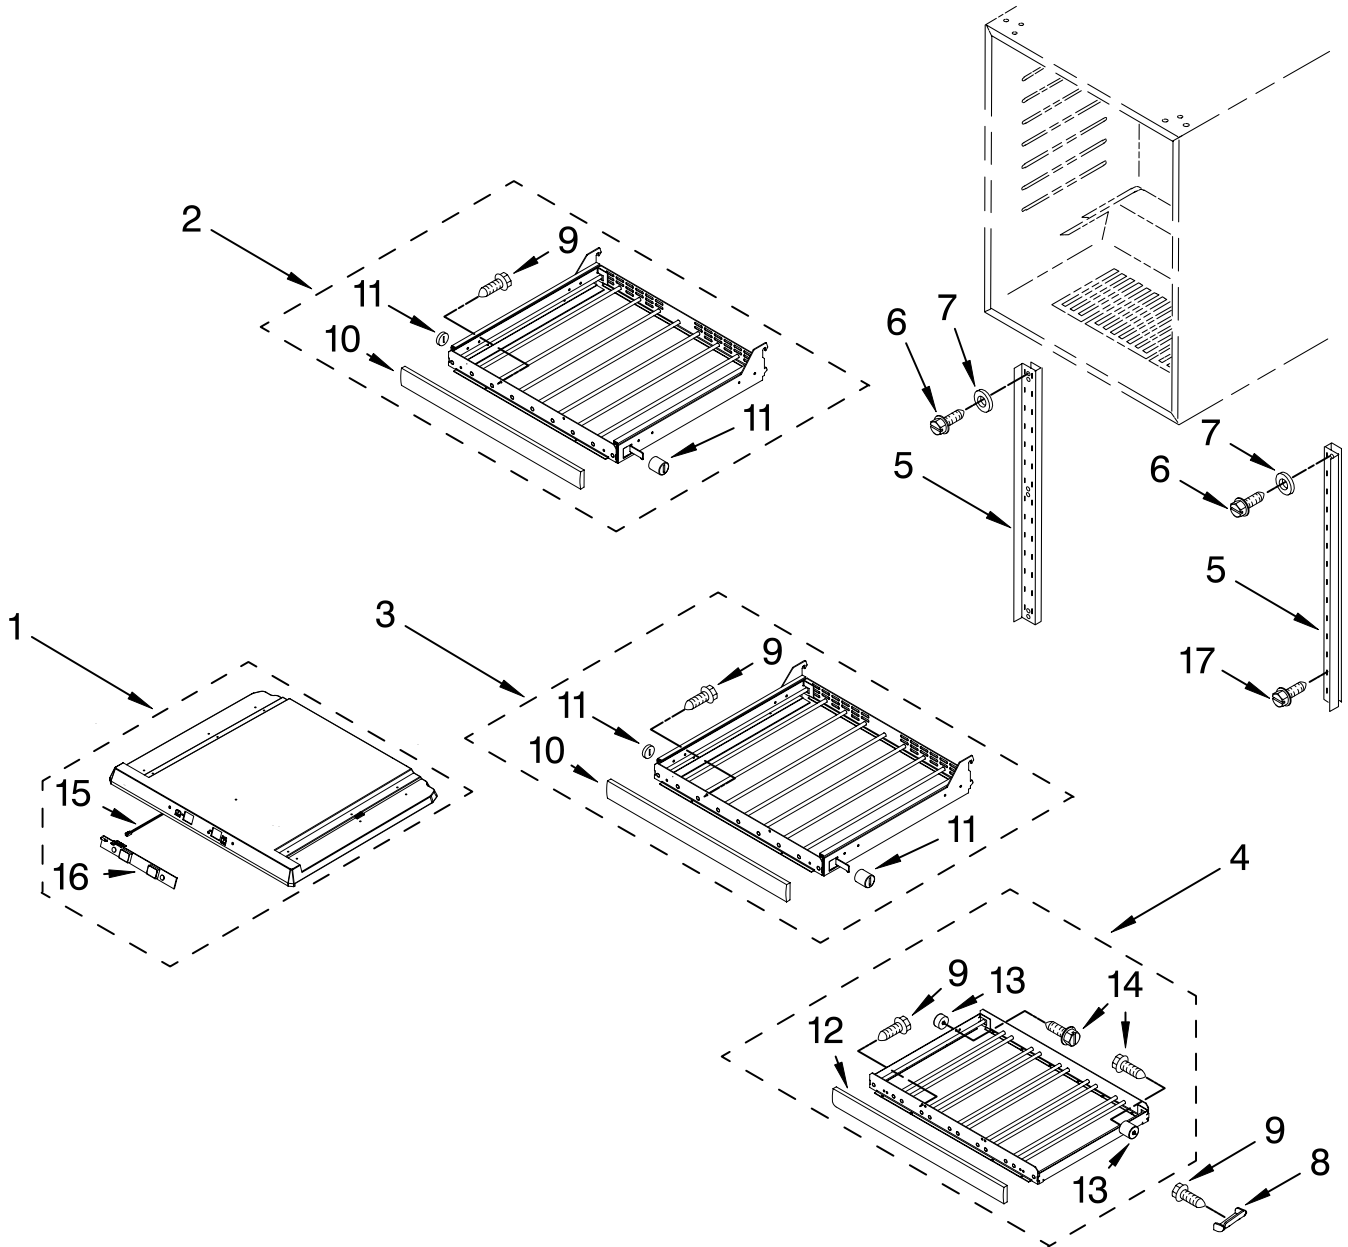

SHELF PARTS

For Models: KUWS24RSBS01, KUWS24RSSS01, KUWS24RSBL01
(Blk-Cab-SS Door) (SS-Cab SS Door) (Blk-Cab-Blk Door)

Illus. No.	Part No.	DESCRIPTION
1	4344879	Temperature Separator
2	4344844	Wine Rack, (4)
3	4344845	Wine Rack, (1)
4	4344848	Wine Rack, Lower
5	4344842	Left Side
	4344843	Right Side
6	4344794	Screw
7	4344795	Washer

Illus. No.	Part No.	DESCRIPTION
8	4344850	Stop, Lower Rack
9	4344851	Screw
10	4344882	Trim, Top And Middle Racks
11	4344866	Support Left
	4344867	Support Right
12	W10163279	Trim, Lower Rack

Illus. No.	Part No.	DESCRIPTION
13	4344885	Support, Bumper Left
	4344886	Support, Bumper Right
14	4344914	Screw Left
	4344915	Screw Right
15	4344895	Transformer Cable
16	4344894	PCB Display Board
17	W10162986	Screw-W/Washer

FOR ORDERING INFORMATION REFER TO PARTS PRICE LIST