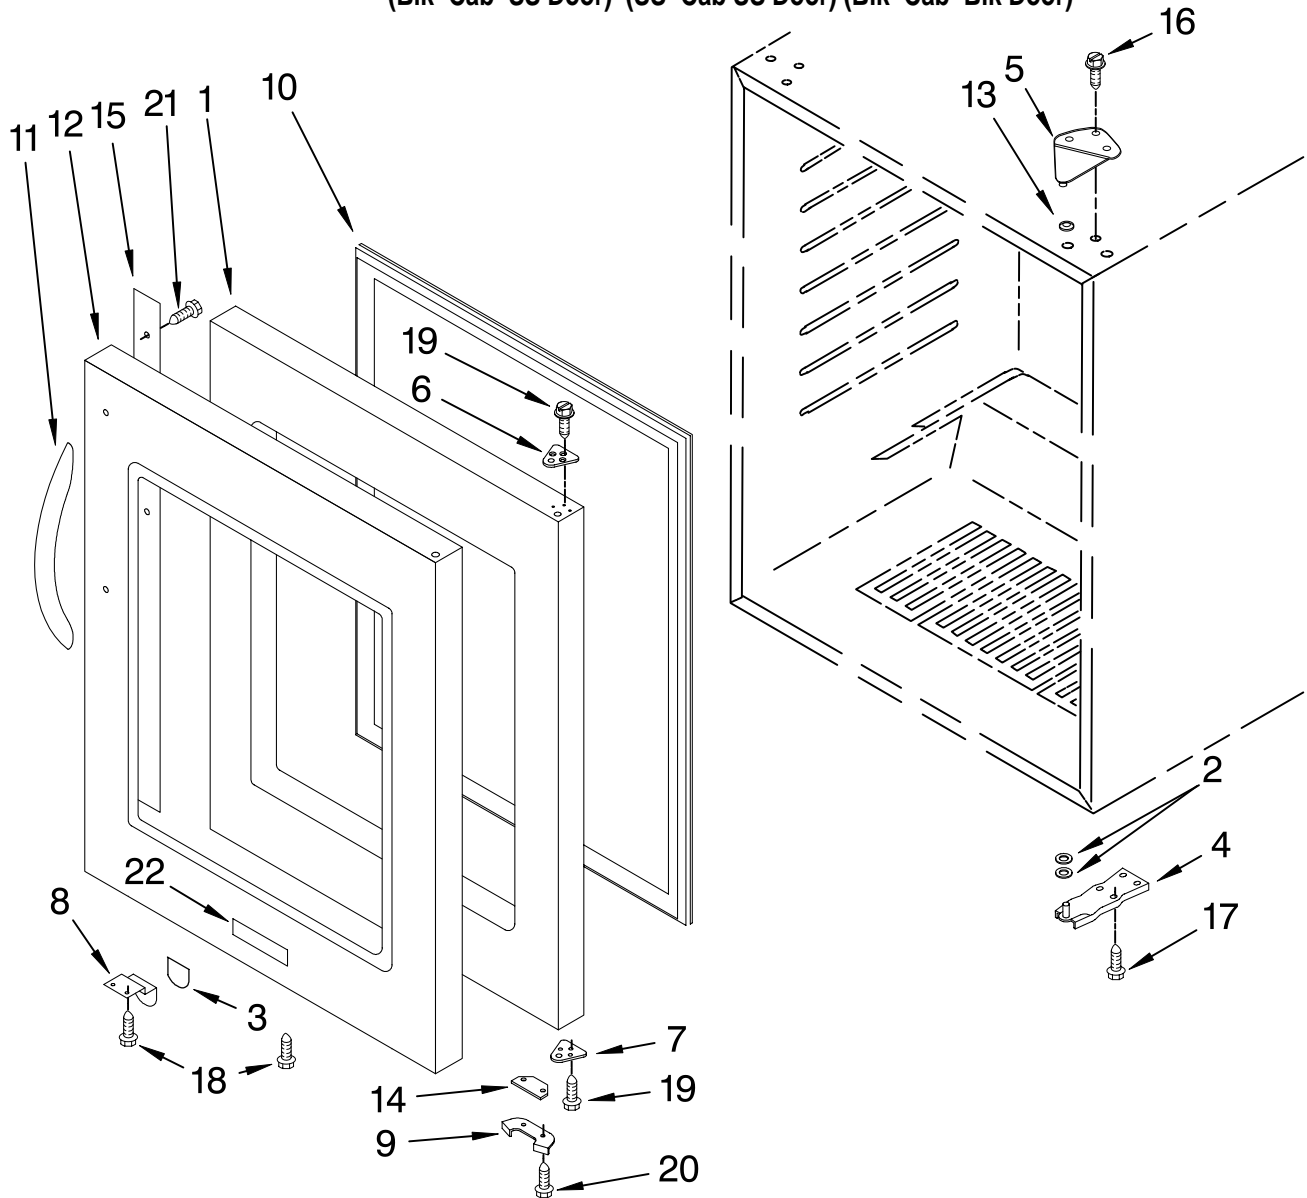

DOOR PARTS

For Models: KUWS24RSBS01, KUWS24RSSS01, KUWS24RSBL01
(Blk-Cab-SS Door) (SS-Cab SS Door) (Blk-Cab-Blk Door)

Illus. No.	Part No.	DESCRIPTION
1	4344853	Door Assembly (Includes Gasket)
2	W10162992	Washer-Bottom
3	W10163191	Gasket, Push Pad
4	4344753	Hinge, Bottom
5	4344754	Hinge, Top
6	4344755	Spacer, Top Hinge
7	4344756	Spacer, Bottom Hinge
8	4344757	Actuator, Switch
9	4344758	Door Stop
	W10163074	Stainless Steel Black

Illus. No.	Part No.	DESCRIPTION
10	4344852	Door Gasket
11	4344810	Handle, Door
	W10202513	Stainless Steel Black
12	4344855	Door Skin, Stainless Steel
	W10187193	Black
13	4344760	Washer
14	4344788	Spacer, Door
15	4344904	Plate
16	4344796	Screw
	W10162988	Stainless Steel Black Wrap Models

Illus. No.	Part No.	DESCRIPTION
17	4344906	Screw, Lower Hinge
	4344797	Quantity 1
	4344797	Quantity 3
18	4344827	Screw
19	W10163072	Screw
20	4344801	Screw
21	4344808	Screw
22	4344813	Nameplate

OPTIONAL PARTS NOT ILLUSTRATED

8171420 Cleaner, Stainless Steel (12 oz)

FOR ORDERING INFORMATION REFER TO PARTS PRICE LIST