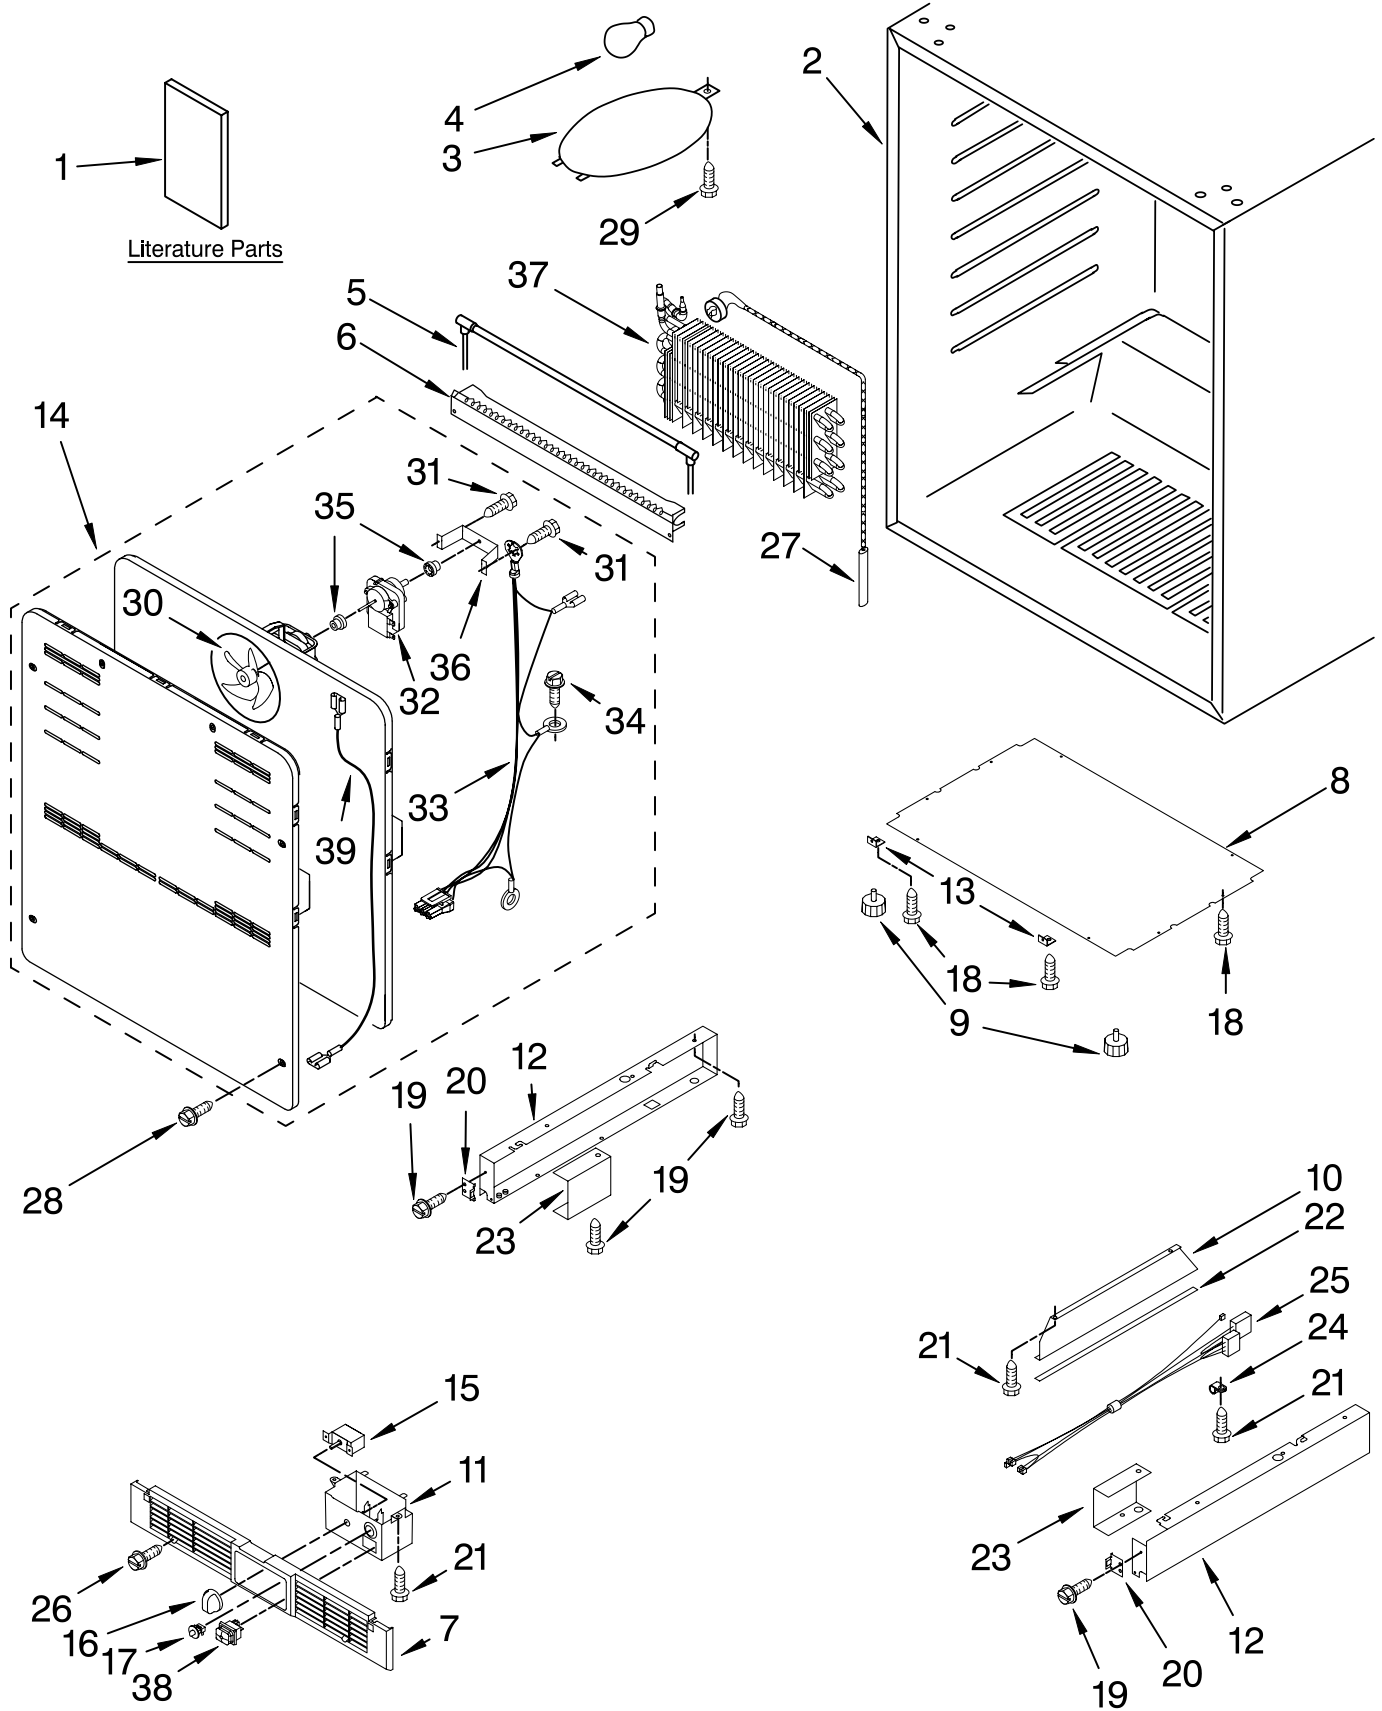

For Models: KUWS24RSBS01, KUWS24RSSS01, KUWS24RSBL01  
(Blk-Cab-SS Door) (SS-Cab SS Door) (Blk-Cab-Blk Door)

FOR ORDERING INFORMATION REFER TO PARTS PRICE LIST

# CABINET PARTS

For Models: KUWS24RSBS01, KUWS24RSSH01, KUWS24RSBL01  
(Blk-Cab-SS Door) (SS-Cab SS Door) (Blk-Cab-Blk Door)

Illus. No.	Part No.	DESCRIPTION
1		Literature Parts
	2300272	Use & Care Guide
	4344900	Wiring Diagram
2		Cabinet (Not A Service Part)
3	4344739	Lens, Light
4	4344740	Bulb, Light
5	4344746	Heater, Defrost
6	4344747	Heat Shield
7	4344761	Grille
8	4344762	Plate, Bottom
9	4344763	Foot, Leveling
10	4344764	Brace, Support
11	4344898	Control Box
12		Frame, Side
	4344769	Left Side
	4344770	Right Side
13	4344771	Bracket, Grille
14	4344840	Evaporator Fan Assembly
15	4344859	Thermostat
16	4344768	Knob, Thermostat
17	4344767	Switch, Plunger
18	4344826	Screw
19	4344797	Screw
20	4344819	Clip, Grille
21	4344825	Screw
22	4344823	Seal
23		Frame, Support
	4344821	Right
	4344820	Left
24	4344824	Clip, Harness
25	4344857	Harness, Wire
26	4344827	Screw
27	4344792	Thermal Fuse
28	4344793	Screw
29	4344791	Screw
30	4344783	Fan Blade
31	4344878	Screw
32	4344865	Evaporator Fan Motor
33	4344877	Harness, Wire
34	4344832	Screw, Ground
35	4344778	Grommet, Fan Motor
36	4344899	Bracket, Motor
37		Evaporator (Not Serviced)
38	4344858	Switch, Light
39	4344917	Transformer Cable