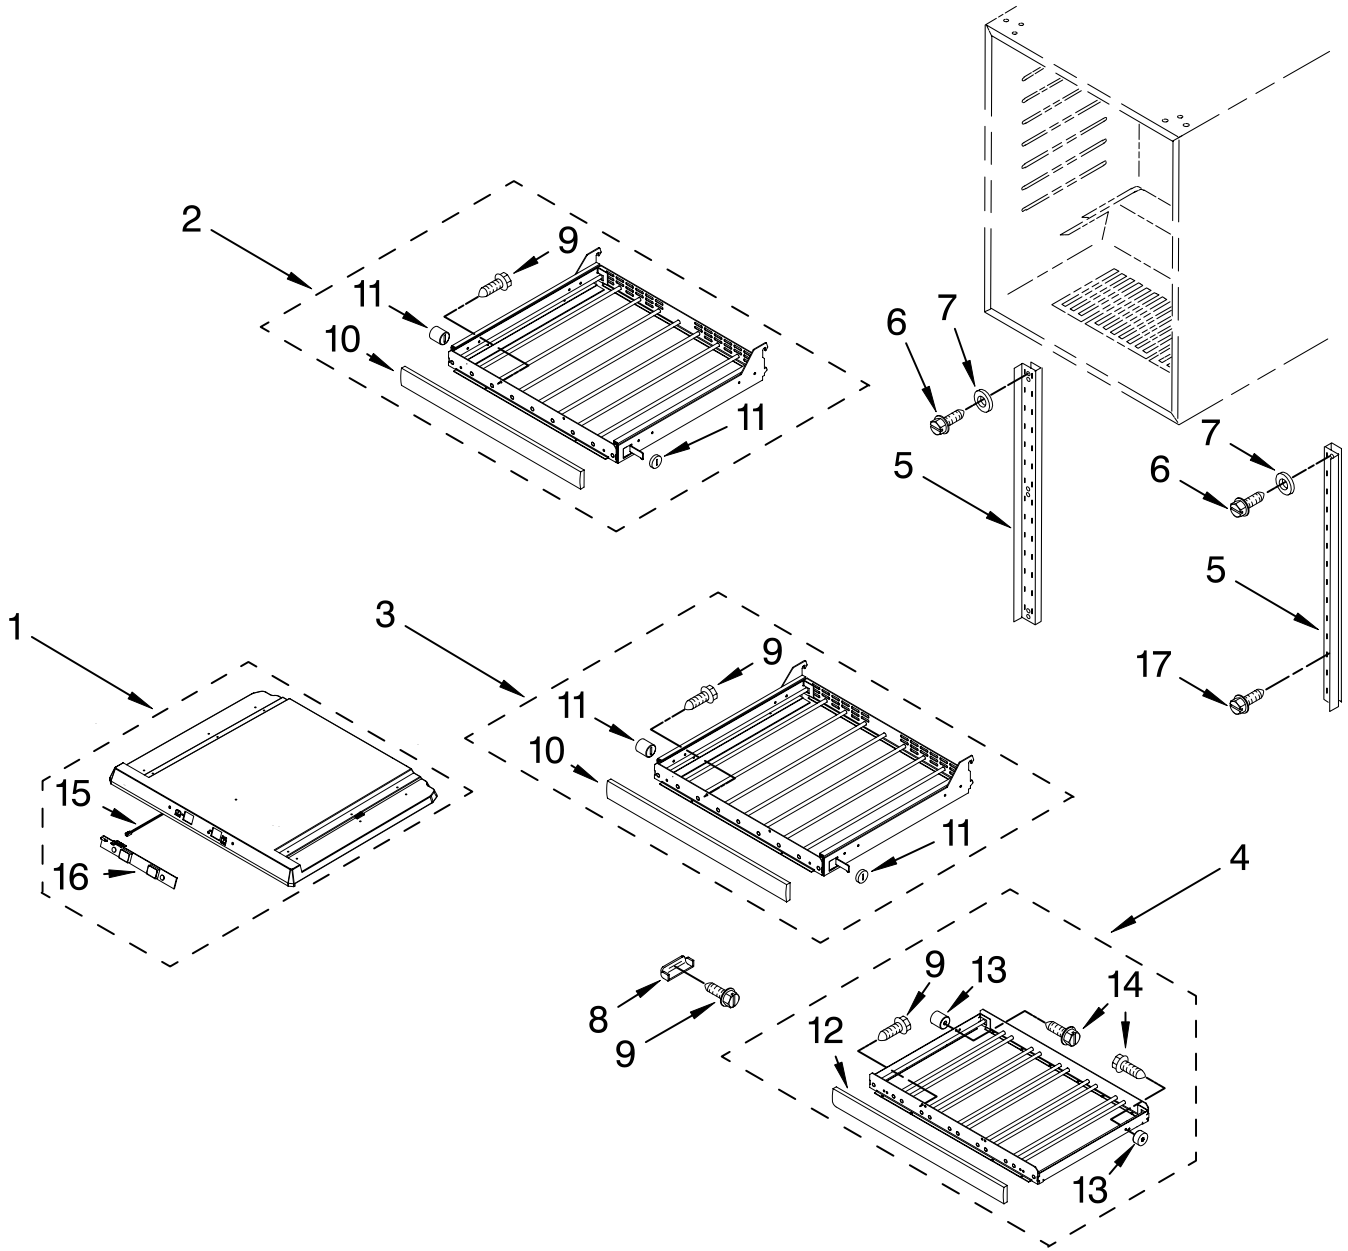

SHELF PARTS

For Models: KUWS24LSBS01
(Black)

Illus. No.	Part No.	DESCRIPTION	Illus. No.	Part No.	DESCRIPTION	Illus. No.	Part No.	DESCRIPTION
1	4344880	Temperature Separator	7	4344795	Washer	13		Support, Bumper
2	4344846	Wine Rack, (4)	8	4344850	Stop, Lower Rack		4344886	Left
3	4344847	Wine Rack, (1)	9	4344851	Screw		4344885	Right
4	4344849	Wine Rack, Lower	10	4344882	Trim, Top And Middle Racks	14		Screw
5		Ladder, Shelf	11		Support		4344915	Left
	4344842	Left Side		4344867	Left		4344914	Right
	4344843	Right Side	12	4344866	Right	15	4344895	Transformer Cable
6	4344794	Screw	17	4344884	Trim, Lower Rack	16	4344894	PCB Display Board
						17	W10162986	Screw-W/Washer

FOR ORDERING INFORMATION REFER TO PARTS PRICE LIST