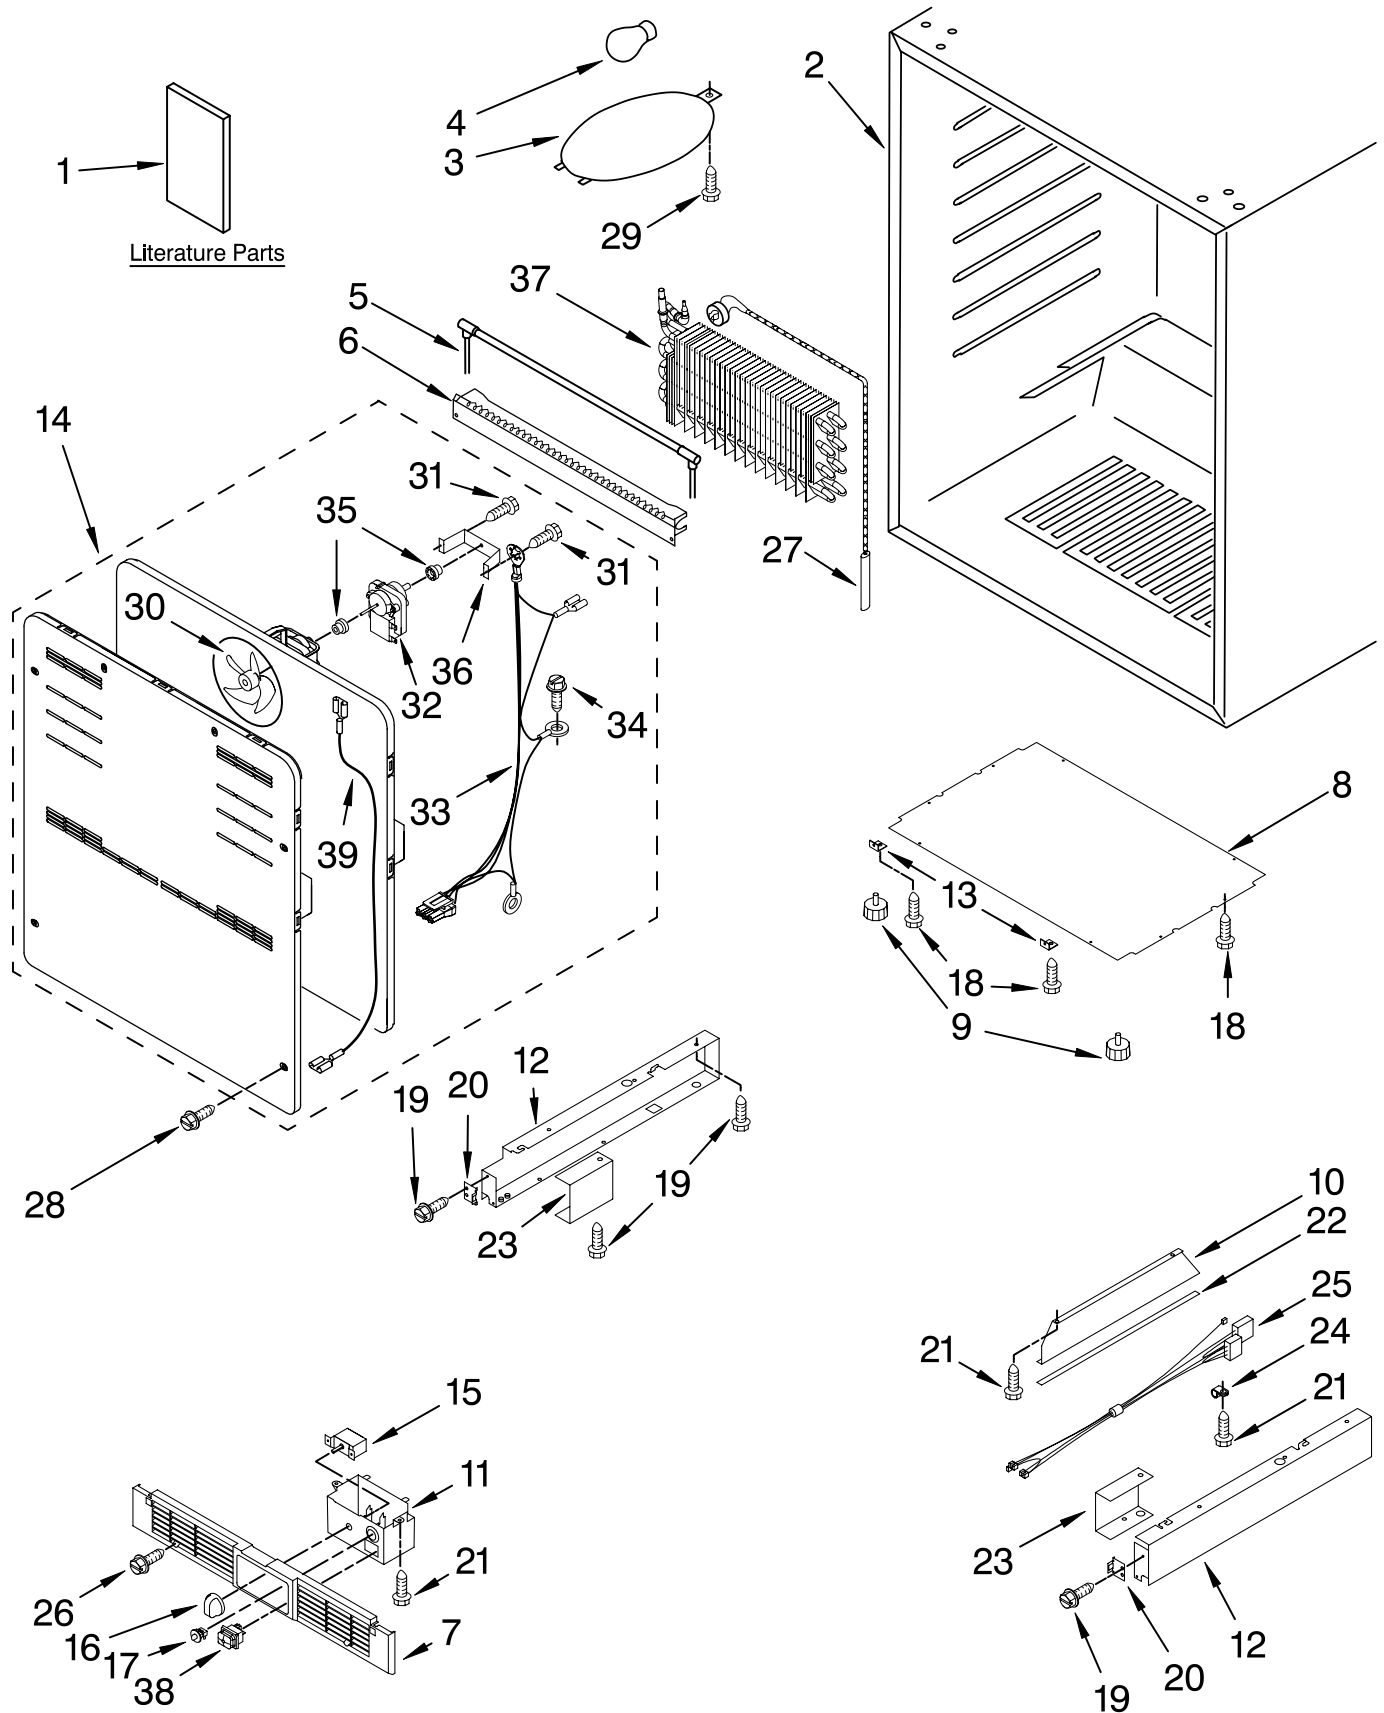

For Models: KUWS24LSBS01

(Black)

FOR ORDERING INFORMATION REFER TO PARTS PRICE LIST

CABINET PARTS

For Models: KUWS24LSBS01

(Black)

Illus. No.	Part No.	DESCRIPTION	Illus. No.	Part No.	DESCRIPTION	Illus. No.	Part No.	DESCRIPTION
1		Literature Parts	13	4344771	Bracket, Grille	27	4344792	Thermal Fuse
	2300272	Use & Care Guide	14	4344840	Evaporator Fan Assembly	28	4344793	Screw
	4344900	Wiring Diagram				29	4344791	Screw
2		Cabinet (Not A Service Part)	15	4344859	Thermostat	30	4344783	Fan Blade
3	4344739	Lens, Light	16	4344768	Knob, Thermostat	31	4344878	Screw
4	4344740	Bulb, Light	17	4344767	Switch, Plunger	32	4344865	Evaporator Fan Motor
5	4344746	Heater, Defrost	18	4344826	Screw	33	4344877	Harness, Wire
6	4344747	Heat Shield	19	4344797	Screw	34	4344832	Screw, Ground
7	4344761	Grille	20	4344819	Clip, Grille	35	4344778	Grommet, Fan Motor
8	4344762	Plate, Bottom	21	4344825	Screw	36	4344899	Bracket, Motor
9	4344763	Foot, Leveling	22	4344823	Seal	37		Evaporator (Not Serviced)
10	4344764	Brace, Support	23		Frame, Support			
11	4344898	Control Box		4344821	Right	38	4344858	Switch, Light
12		Frame, Side		4344820	Left	39	4344917	Transformer Cable
	4344789	Left Side	24	4344824	Clip, Harness			
	4344790	Right Side	25	4344857	Harness, Wire			
			26	4344827	Screw			