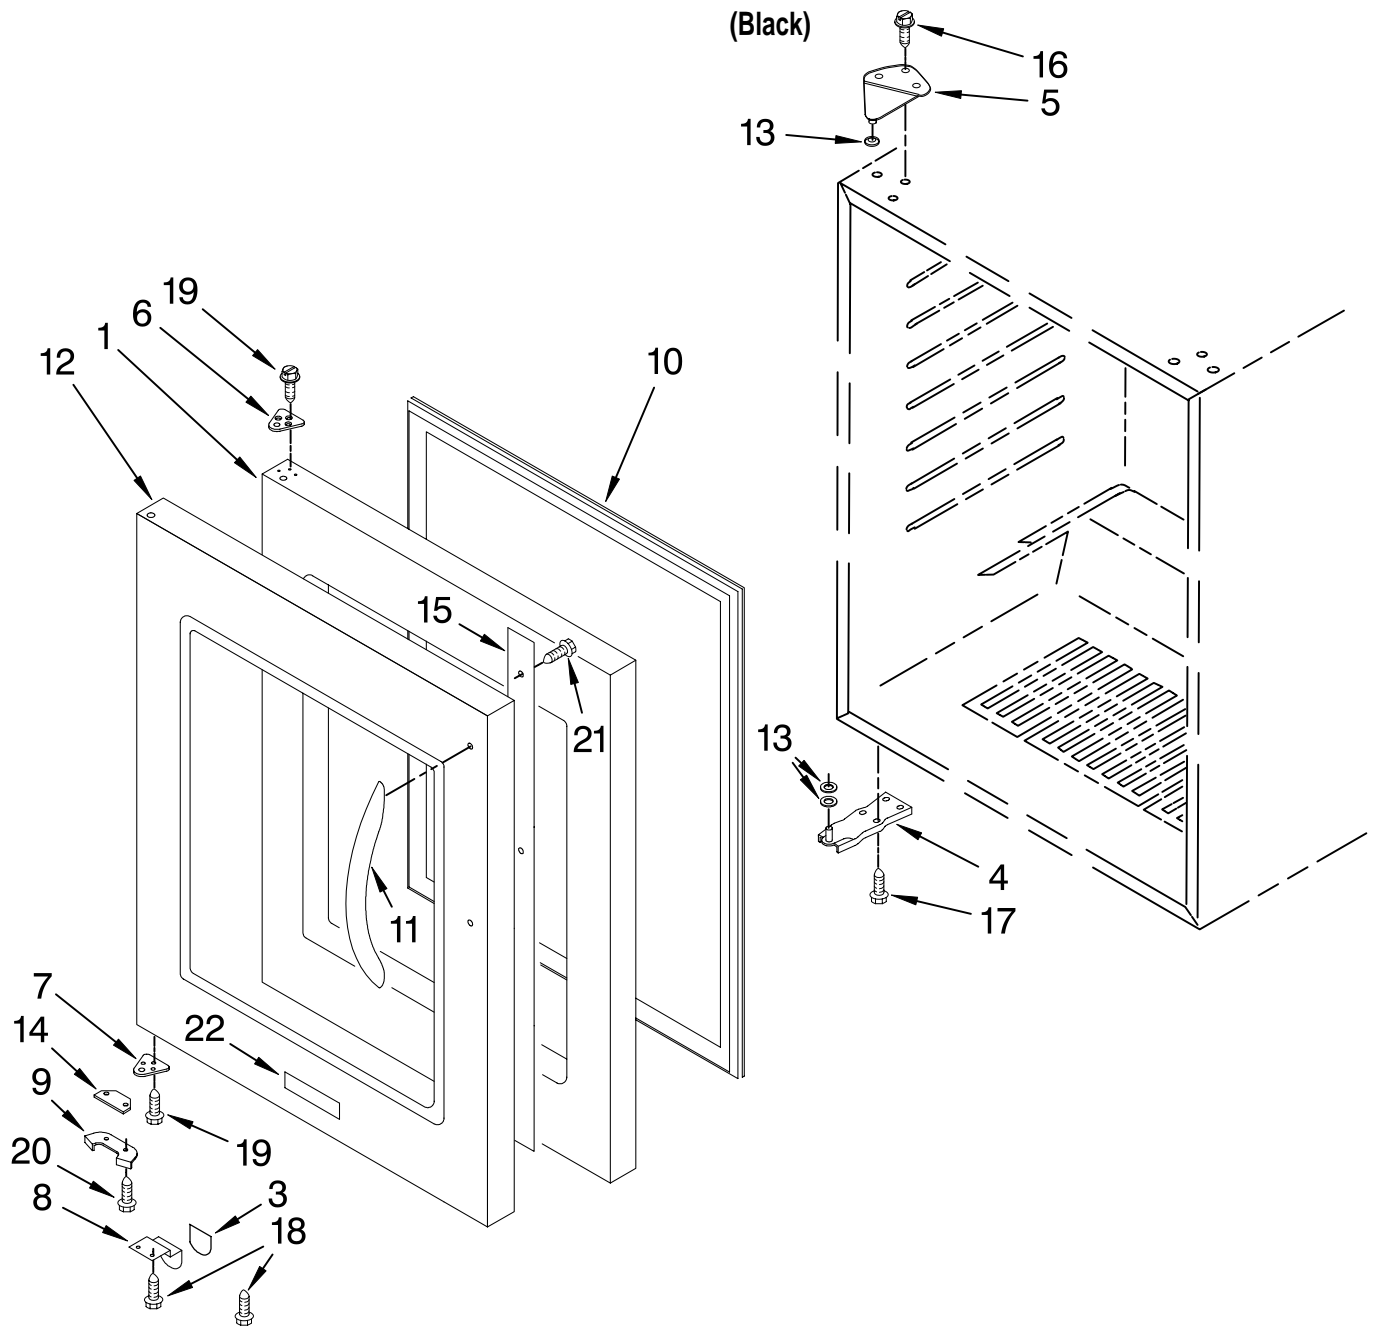

FOR ORDERING INFORMATION REFER TO PARTS PRICE LIST

SHELF PARTS

For Models: KUWS24LSBS01
(Black)

Illus. No.	Part No.	DESCRIPTION	Illus. No.	Part No.	DESCRIPTION	Illus. No.	Part No.	DESCRIPTION
1	4344880	Temperature Separator	7	4344795	Washer	13		Support, Bumper
2	4344846	Wine Rack, (4)	8	4344850	Stop, Lower Rack		4344886	Left
3	4344847	Wine Rack, (1)	9	4344851	Screw		4344885	Right
4	4344849	Wine Rack, Lower	10	4344882	Trim, Top And Middle Racks	14		Screw
5		Ladder, Shelf	11		Support		4344915	Left
	4344842	Left Side		4344867	Left		4344914	Right
	4344843	Right Side	12	4344866	Right	15	4344895	Transformer Cable
6	4344794	Screw	17	4344884	Trim, Lower Rack	16	4344894	PCB Display Board
						17	W10162986	Screw-W/Washer

FOR ORDERING INFORMATION REFER TO PARTS PRICE LIST

DOOR PARTS

For Models: KUWS24LSBS01
(Black)

Illus. No.	Part No.	DESCRIPTION
1	4344854	Door Assembly (Includes Gasket)
3	W10163191	Gasket, Push Plate
4	4344787	Hinge, Bottom
5	4344754	Hinge, Top
6	4344755	Spacer, Top Hinge
7	4344756	Spacer, Bottom Hinge
8	4344757	Actuator, Switch
9	4344758	Door Stop
10	4344852	Door Gasket
11	4344810	Handle, Door