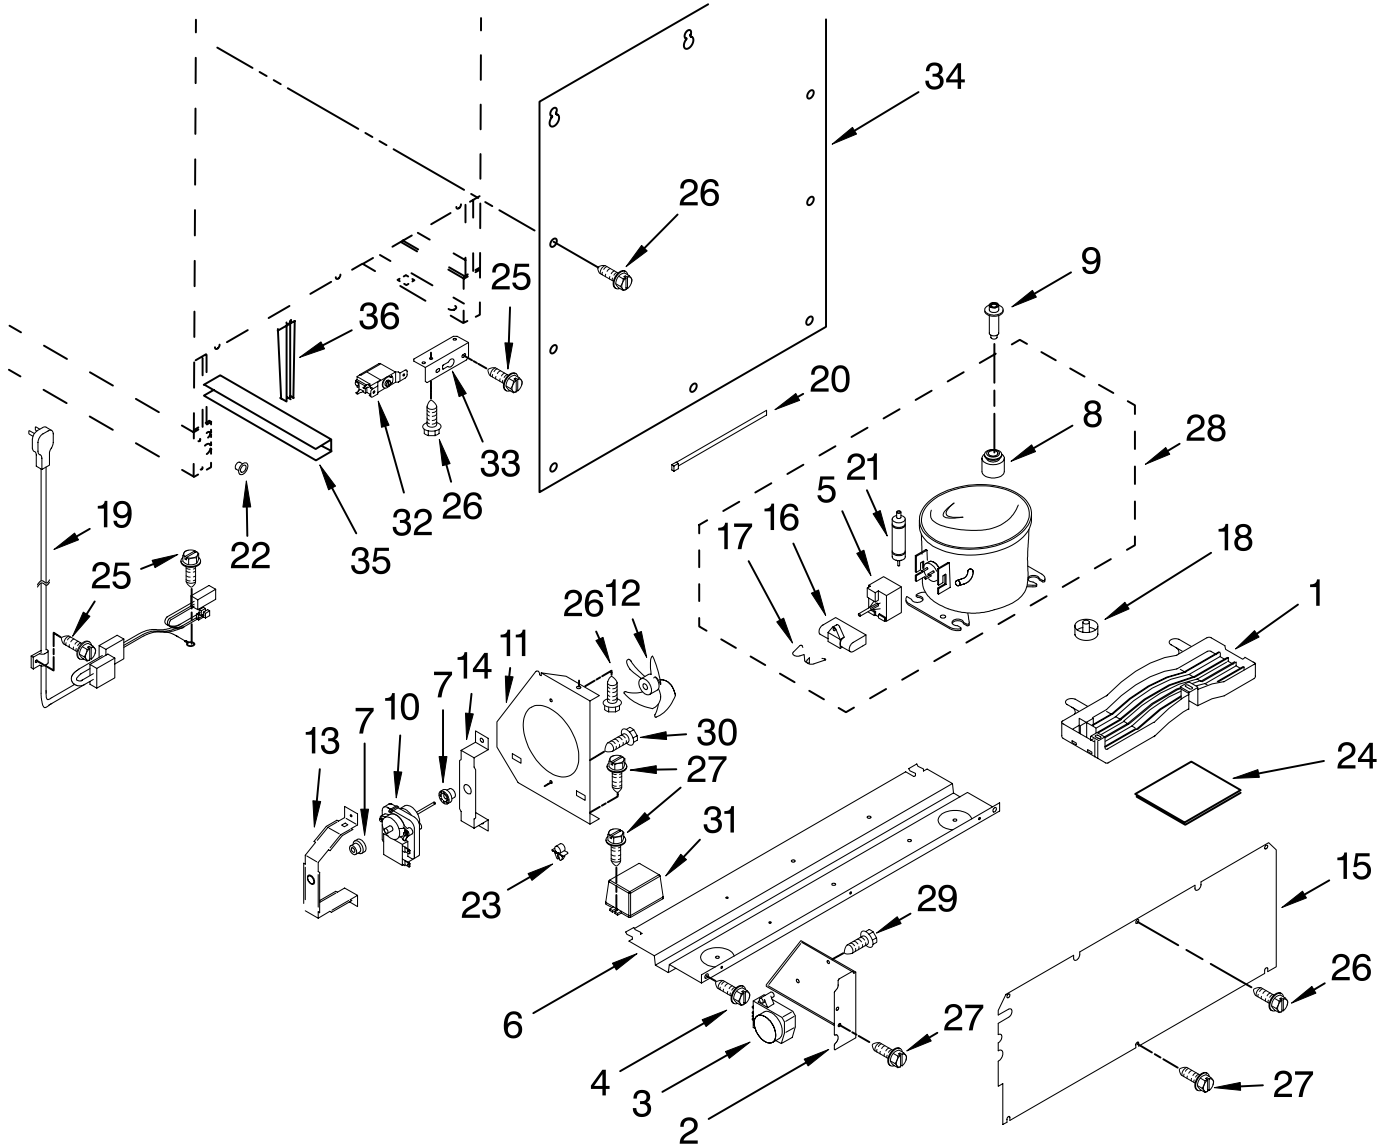

UNIT PARTS

For Models: KUWS24LSBS01
(Black)

Illus. No.	Part No.	DESCRIPTION
1	W10163193	Drain Pan
2	4344773	Bracket, Defrost Timer
3	4344774	Defrost Timer
4	4344797	Screw
5	4344776	Start Device
6	W10175971	Mounting Plate, Compressor
7	4344778	Grommet, Fan Motor
8	4344779	Grommet, Compressor
9	4344780	Bolt, Compressor
10	4344781	Fan Motor, Condenser
11	4344782	Baffle, Air
12	4344783	Fan Blade
13	4344784	Bracket, Motor

Illus. No.	Part No.	DESCRIPTION
14	4344785	Bracket, Motor
15	4344786	Cover, Rear
16	4344837	Capacitor
17	4344836	Clip
18	W10163276	Trap, Drain
19	4344861	Power Cord
20	4344829	Cable Tie
21	W10163273	Drier
22	4344838	Bushing
23	4344831	Clip, Bushing
24	W10163274	Pad, Rubber
25	4344826	Screw
26	4344825	Screw
27	4344832	Screw
28	4344775	Compressor (Includes Items 5, 8, 16, 17 & 21)

Illus. No.	Part No.	DESCRIPTION
29	4344834	Screw
30	4344833	Screw
31	4344862	Transformer
32	W10163278	Thermostat
33	4344864	Bracket, Thermostat
34	4344881	Ballast
35	4344907	Trim, Edge
36	4344908	Support, Drain

REFRIGERANT CHARGE

3.5 Ounces
(R-134A)

FOR ORDERING INFORMATION REFER TO PARTS PRICE LIST