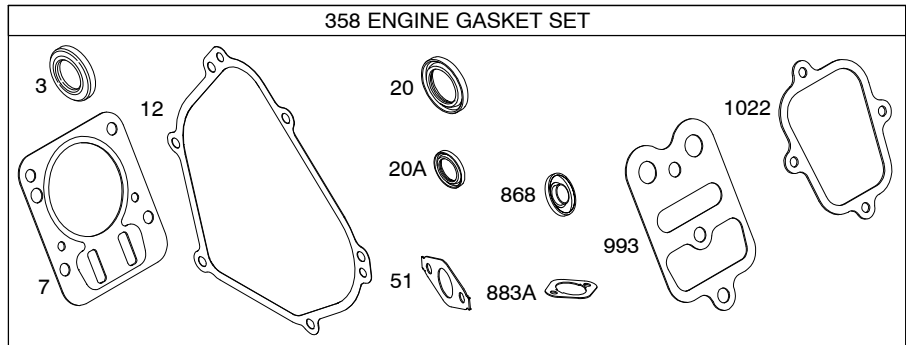

Illustrated Parts List

Model Series

12D100

TYPE NUMBERS
0110 through 0940.

TABLE OF CONTENTS

Blower Housing/Shrouds	6
Camshaft	2
Carburetor	4
Controls	5
Crankcase Cover	2
Crankshaft	2
Cylinder	2
Cylinder Head	3
Electric Starter	5
Exhaust System	6
Flywheel	6
Fuel Supply	4
Governor Spring	5
Ignition	5
Kits/Gaskets - Carburetor	4
Kits/Gaskets - Engine	2
Kits/Gaskets - Valves	3
Lubrication	2
Piston Group	2
Rewind Starter	5

12D100

1319 WARNING LABEL

REQUIRED when replacing parts with warning labels affixed.

1058 OPERATOR'S MANUAL

1330 REPAIR MANUAL

1019 LABEL KIT

Illustrations cover a range of engines. Parts shown without corresponding text may not be used on your specific engine.
 3399-2 Assemblies include all parts shown in frames. 06/17/2008