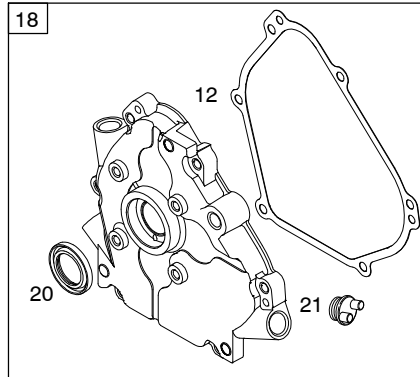

12D100

1319 WARNING LABEL

REQUIRED when replacing parts with warning labels affixed.

1058 OPERATOR'S MANUAL

1330 REPAIR MANUAL

1019 LABEL KIT

Illustrations cover a range of engines. Parts shown without corresponding text may not be used on your specific engine.
3399-2 Assemblies include all parts shown in frames. 06/17/2008