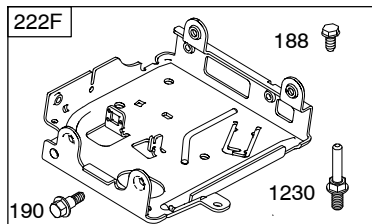

334

1119

347

990

356L

1054

65A

930