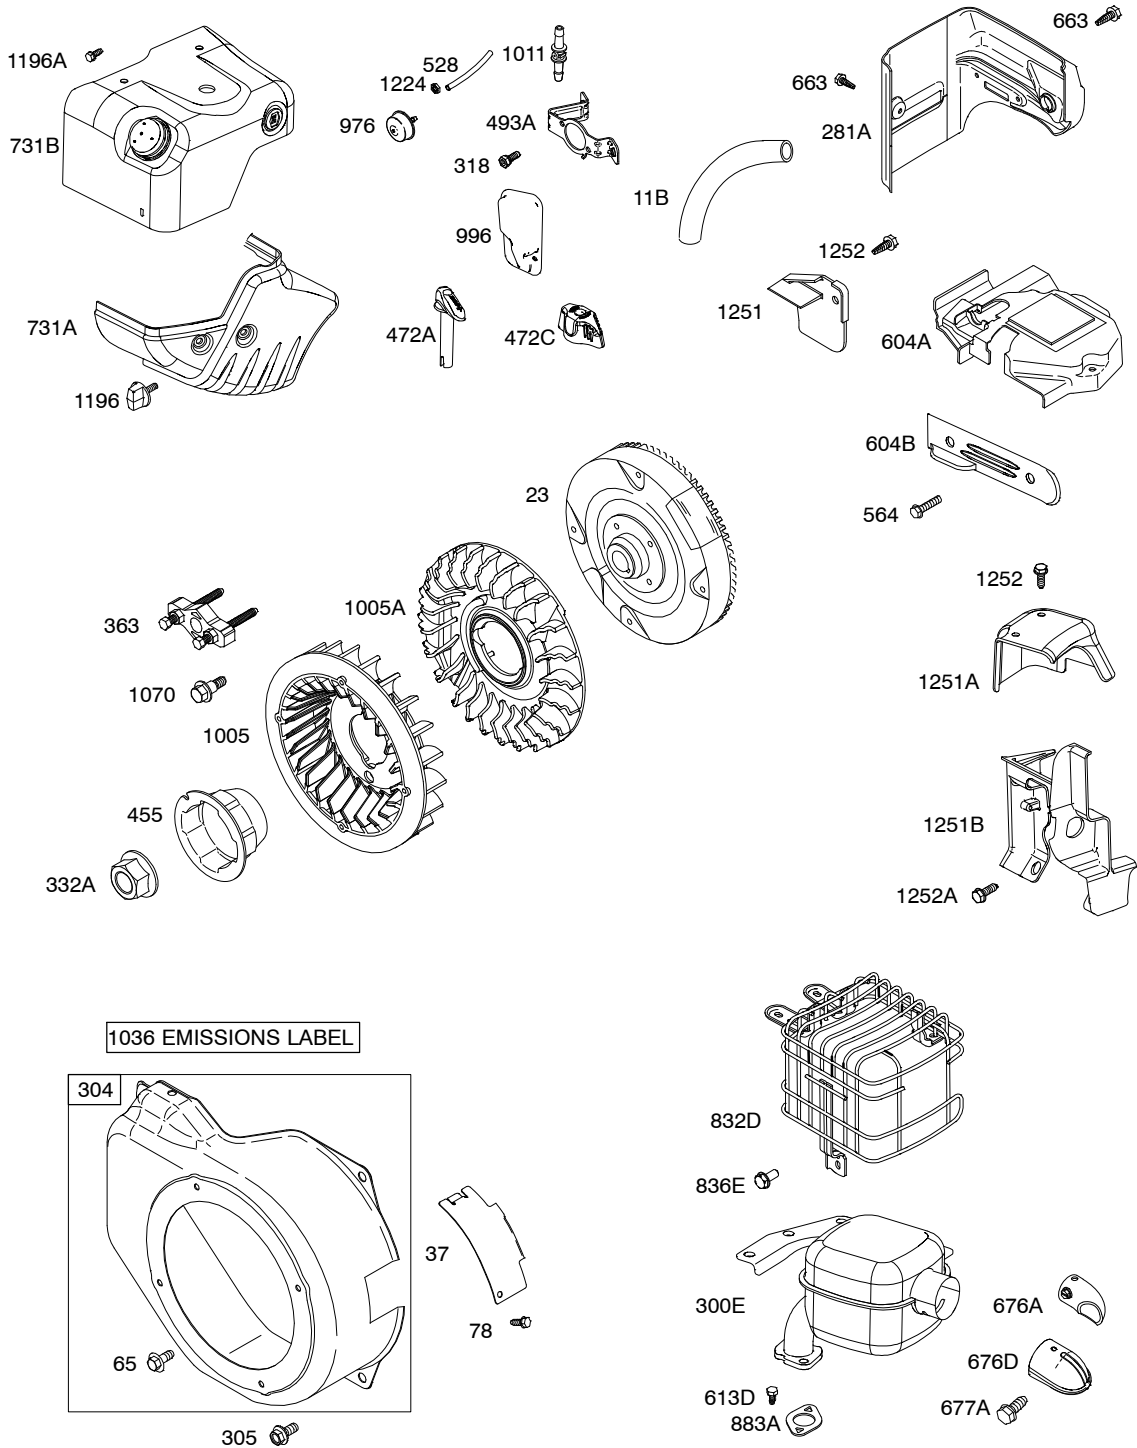

930

12D100

Illustrations cover a range of engines. Parts shown without corresponding text may not be used on your specific engine.

REF. NO.	PART NO.	DESCRIPTION	REF. NO.	PART NO.	DESCRIPTION	REF. NO.	PART NO.	DESCRIPTION
1	699510	Cylinder Assembly	26	791969	Ring Set (Standard) (Used After Code Date 05060600).	60B	699334	Grip-Starter Rope
2	399269	Kit-Bushing/Seal (Magneto Side)				65	699228	Screw (Rewind Starter)
3	★299819S	Seal-Oil (Magneto Side)			----- Note -----	65A	699851	Screw (Rewind Starter)
5	699486	Head-Cylinder			499631 Ring Set (Standard) (Used Before Code Date 05060700).	78	699205	Screw (Flywheel Guard)
7	★∅698210	Gasket-Cylinder Head			791324 Ring Set (.020" Oversize) (Used After Code Date 05060600).	95	691636	Screw (Throttle Valve)
11B	695745	Tube-Breather			692786 Ring Set (.020" Oversize) (Used Before Code Date 05060700).	97	690024	Shaft-Throttle
12	★699485	Gasket-Crankcase				98	398185	Kit-Idle Speed
13	699482	Screw (Cylinder Head)				104	●691242	Pin-Float Hinge
15	691686	Plug-Oil Drain				108	695807	Valve-Choke
15B	695757	Plug-Oil Drain				109C	791954	Shaft-Choke
16	699445	Crankshaft ----- Note ----- 699449 Crankshaft Used on Type No(s). 0111. 699454 Crankshaft Used on Type No(s). 0940.				109B	695729	Shaft-Choke
			27	691866	Lock-Piston Pin	117	690048	Jet-Main (Standard)
			28	499423	Pin-Piston	118	498977	Jet-Main (High Altitude)
			29	690124	Rod-Connecting	121	792006	Kit-Carburetor Overhaul
			30	791584	Dipper-Connecting Rod	122	●693749	Spacer-Carburetor
18	699804	Cover-Crankcase	32	691664	Screw (Connecting Rod)	125A	794587	Carburetor
18B	699677	Cover-Crankcase	32A	695759	Screw (Connecting Rod)	127	●694468	Plug-Welch
20	★692550	Seal-Oil (PTO Side)			33	499642	Valve-Exhaust	
20A	★691952	Seal-Oil (PTO Side) (Auxiliary Drive)			34	499641	Valve-Intake	
					35	691304	Spring-Valve (Intake)	
21	281658S	Cap-Oil Fill			36	691304	Spring-Valve (Exhaust)	
22	699478	Screw (Crankcase Cover/ Sump)			37	699661	Guard-Flywheel	
23	699516	Flywheel			40	692194	Retainer-Valve	
24	222698S	Key-Flywheel			45	690977	Tappet-Valve	
25	791968	Piston Assembly (Standard) ----- Note ----- 791326 Piston Assembly (.020" Oversize)			46	693404	Camshaft	
			46A	695285	Camshaft			
			51	★●∅692555	Gasket-Intake	187A	791867	Line-Fuel (Molded)
			55A	696710	Housing-Rewind Starter	187B	791874	Line-Fuel (Molded)
			58	693389	Rope-Starter (Cut To Required Length)			