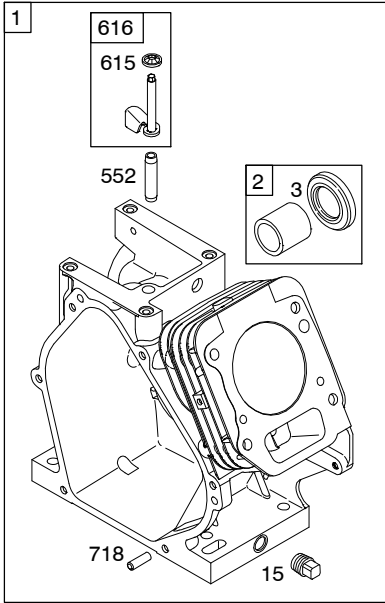

12D100

1319 WARNING LABEL

REQUIRED when replacing parts with warning labels affixed.

1058 OPERATOR'S MANUAL

1330 REPAIR MANUAL

1019 LABEL KIT

Illustrations cover a range of engines. Parts shown without corresponding text may not be used on your specific engine.
3399-2 Assemblies include all parts shown in frames. 06/17/2008