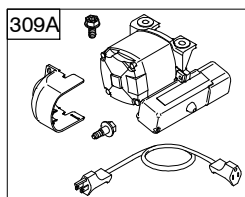

930

12D100

Illustrations cover a range of engines. Parts shown without corresponding text may not be used on your specific engine.

REF. NO.	PART NO.	DESCRIPTION	REF. NO.	PART NO.	DESCRIPTION	REF. NO.	PART NO.	DESCRIPTION
1	699510	Cylinder Assembly	26	791969	Ring Set (Standard) (Used After Code Date 05060600).	60B	699334	Grip-Starter Rope
2	399269	Kit-Bushing/Seal (Magneto Side)				65	699228	Screw (Rewind Starter)
3	★299819S	Seal-Oil (Magneto Side)			----- Note -----	65A	699851	Screw (Rewind Starter)
5	699486	Head-Cylinder			499631 Ring Set (Standard) (Used Before Code Date 05060700).	78	699205	Screw (Flywheel Guard)
7	★∅698210	Gasket-Cylinder Head			791324 Ring Set (.020" Oversize) (Used After Code Date 05060600).	95	691636	Screw (Throttle Valve)
11B	695745	Tube-Breather			692786 Ring Set (.020" Oversize) (Used Before Code Date 05060700).	97	690024	Shaft-Throttle
12	★699485	Gasket-Crankcase				98	398185	Kit-Idle Speed
13	699482	Screw (Cylinder Head)				104	●691242	Pin-Float Hinge
15	691686	Plug-Oil Drain				108	695807	Valve-Choke
15B	695757	Plug-Oil Drain				109C	791954	Shaft-Choke
16	699445	Crankshaft ----- Note ----- 699449 Crankshaft Used on Type No(s). 0111. 699454 Crankshaft Used on Type No(s). 0940.				109B	695729	Shaft-Choke
			27	691866	Lock-Piston Pin	117	690048	Jet-Main (Standard)
			28	499423	Pin-Piston	118	498977	Jet-Main (High Altitude)
			29	690124	Rod-Connecting	121	792006	Kit-Carburetor Overhaul
			30	791584	Dipper-Connecting Rod	122	●693749	Spacer-Carburetor
18	699804	Cover-Crankcase	32	691664	Screw (Connecting Rod)	125A	794587	Carburetor
18B	699677	Cover-Crankcase	32A	695759	Screw (Connecting Rod)	127	●694468	Plug-Welch
20	★692550	Seal-Oil (PTO Side)			33	499642	Valve-Exhaust	
20A	★691952	Seal-Oil (PTO Side) (Auxiliary Drive)			34	499641	Valve-Intake	
					35	691304	Spring-Valve (Intake)	
21	281658S	Cap-Oil Fill			36	691304	Spring-Valve (Exhaust)	
22	699478	Screw (Crankcase Cover/ Sump)			37	699661	Guard-Flywheel	
23	699516	Flywheel			40	692194	Retainer-Valve	
24	222698S	Key-Flywheel			45	690977	Tappet-Valve	
25	791968	Piston Assembly (Standard) ----- Note ----- 791326 Piston Assembly (.020" Oversize)			46	693404	Camshaft	
			46A	695285	Camshaft			
			51	★●∅692555	Gasket-Intake	187A	791867	Line-Fuel (Molded)
			55A	696710	Housing-Rewind Starter	187B	791874	Line-Fuel (Molded)
			58	693389	Rope-Starter (Cut To Required Length)			