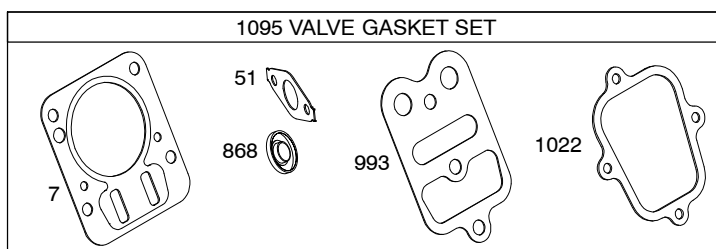

Illustrated Parts List

Model Series

12D100

TYPE NUMBERS
0110 through 0940.

TABLE OF CONTENTS

Blower Housing/Shrouds	6
Camshaft	2
Carburetor	4
Controls	5
Crankcase Cover	2
Crankshaft	2
Cylinder	2
Cylinder Head	3
Electric Starter	5
Exhaust System	6
Flywheel	6
Fuel Supply	4
Governor Spring	5
Ignition	5
Kits/Gaskets - Carburetor	4
Kits/Gaskets - Engine	2
Kits/Gaskets - Valves	3
Lubrication	2
Piston Group	2
Rewind Starter	5

12D100

1319 WARNING LABEL

REQUIRED when replacing parts with warning labels affixed.

1058 OPERATOR'S MANUAL

1330 REPAIR MANUAL

1019 LABEL KIT

Illustrations cover a range of engines. Parts shown without corresponding text may not be used on your specific engine.
 3399-2 Assemblies include all parts shown in frames. 06/17/2008