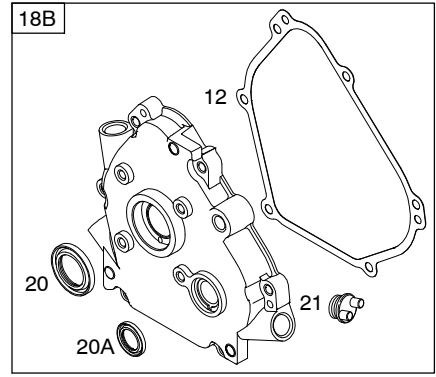

12D100

1319 WARNING LABEL

REQUIRED when replacing parts with warning labels affixed.

1058 OPERATOR'S MANUAL

1330 REPAIR MANUAL

1019 LABEL KIT

Illustrations cover a range of engines. Parts shown without corresponding text may not be used on your specific engine.
3399-2 Assemblies include all parts shown in frames. 06/17/2008