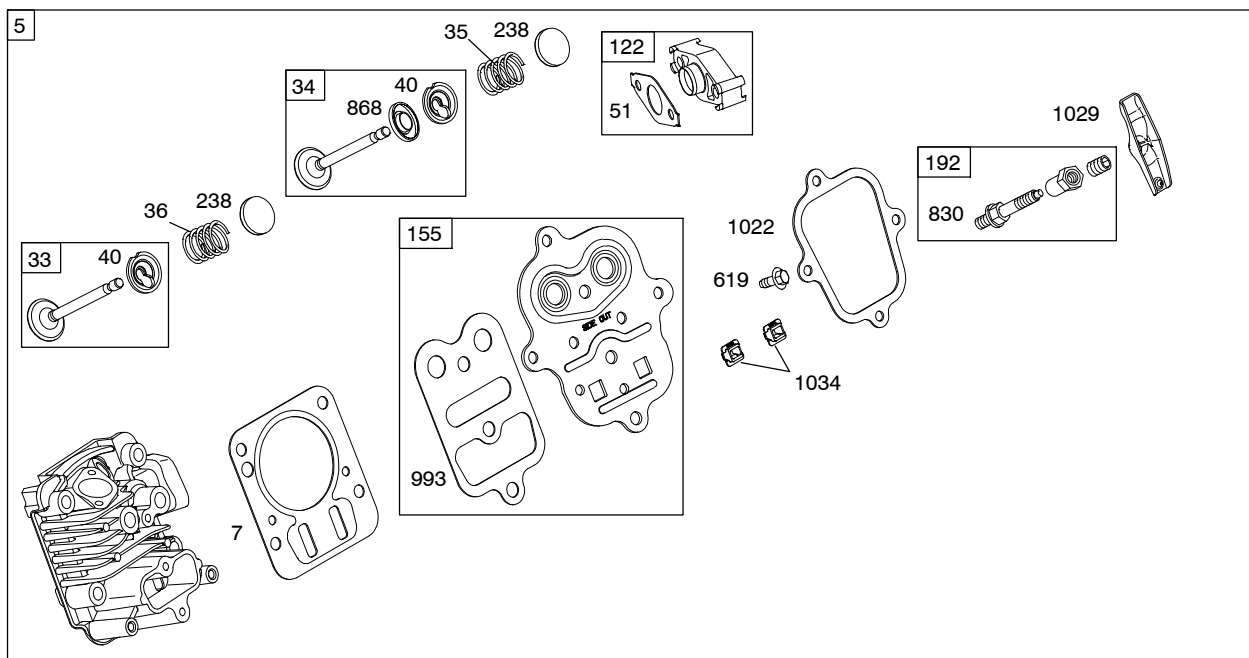

Illustrated Parts List

Model Series

12D100

TYPE NUMBERS
0110 through 0940.

TABLE OF CONTENTS

Blower Housing/Shrouds	6
Camshaft	2
Carburetor	4
Controls	5
Crankcase Cover	2
Crankshaft	2
Cylinder	2
Cylinder Head	3
Electric Starter	5
Exhaust System	6
Flywheel	6
Fuel Supply	4
Governor Spring	5
Ignition	5
Kits/Gaskets - Carburetor	4
Kits/Gaskets - Engine	2
Kits/Gaskets - Valves	3
Lubrication	2
Piston Group	2
Rewind Starter	5

12D100

1319 WARNING LABEL

REQUIRED when replacing parts with warning labels affixed.

1058 OPERATOR'S MANUAL

1330 REPAIR MANUAL

1019 LABEL KIT

Illustrations cover a range of engines. Parts shown without corresponding text may not be used on your specific engine.
 3399-2 Assemblies include all parts shown in frames. 06/17/2008