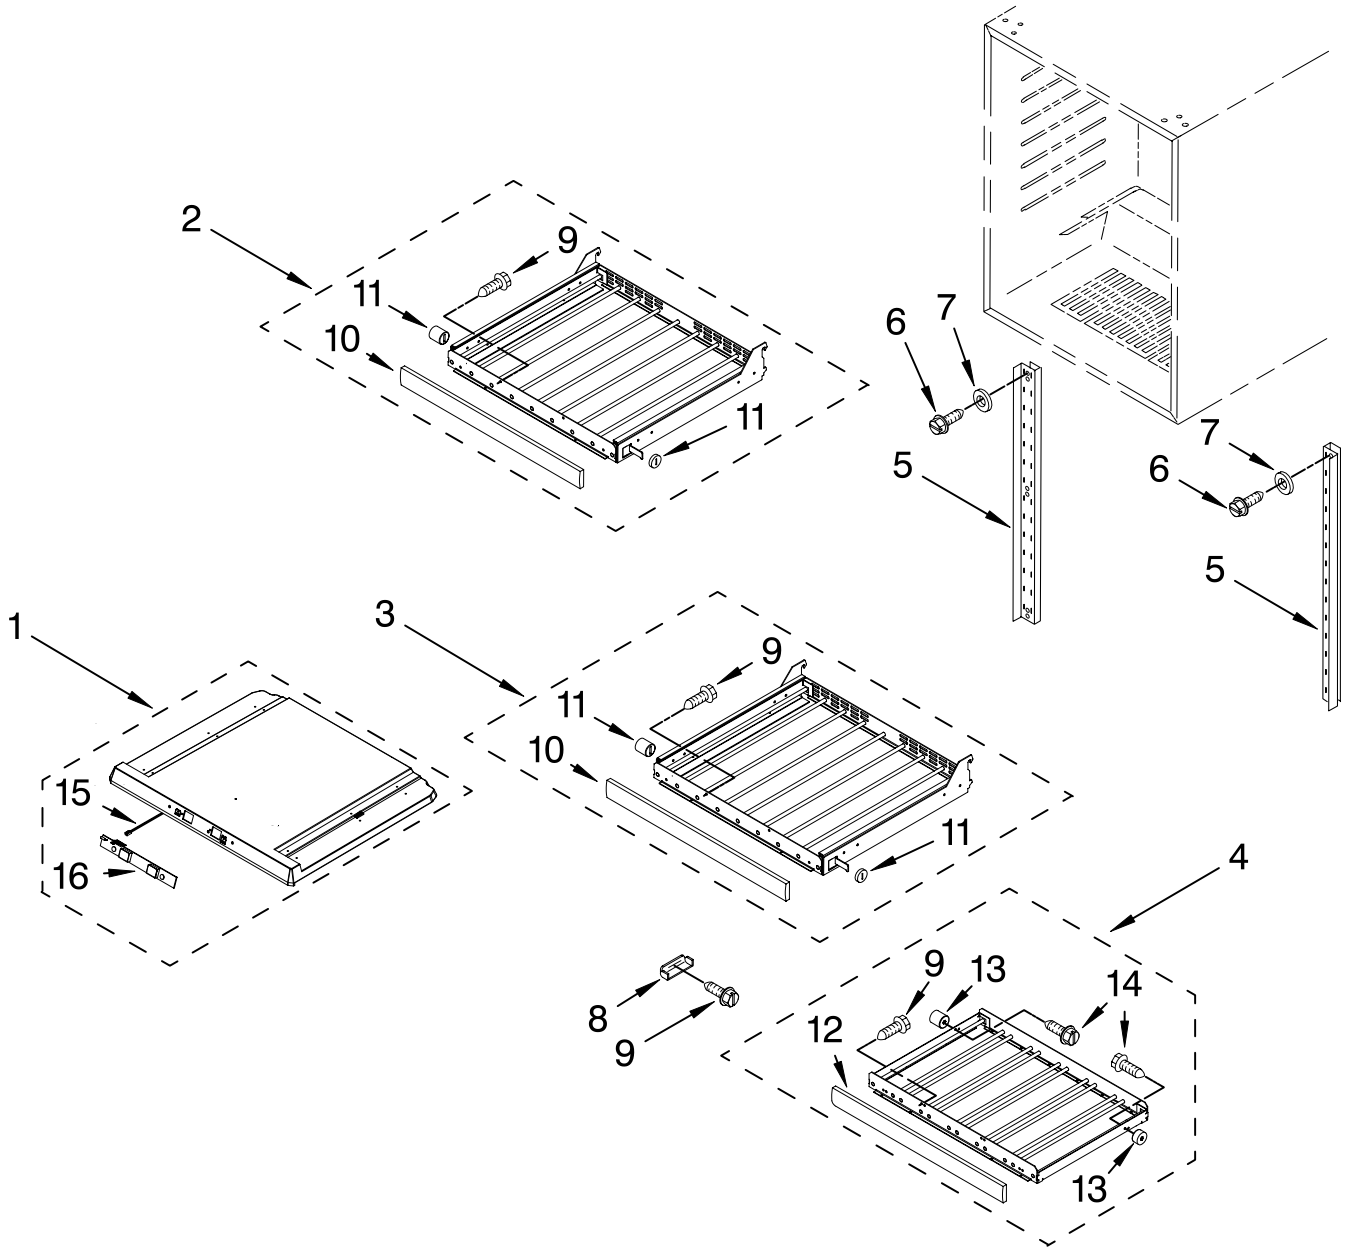

SHELF PARTS

For Models: KUWS24LSBS00
(Black)

Illus. No.	Part No.	DESCRIPTION
1	4344880	Temperature Separator
2	4344846	Wine Rack, (4)
3	4344847	Wine Rack, (1)
4	4344849	Wine Rack, Lower
5	4344842	Ladder, Shelf
	4344843	Left Side
	4344843	Right Side
6	4344794	Screw

Illus. No.	Part No.	DESCRIPTION
7	4344795	Washer
8	4344850	Stop, Lower Rack
9	4344851	Screw
10	4344882	Trim, Top And Middle Racks
11	4344867	Support
	4344867	Left
	4344866	Right

Illus. No.	Part No.	DESCRIPTION
12	4344884	Trim, Lower Rack
13	4344886	Support, Bumper
	4344886	Left
	4344885	Right
14	4344915	Screw
	4344915	Left
	4344914	Right
15	4344895	Transformer Cable
16	4344894	PCB Display Board

FOR ORDERING INFORMATION REFER TO PARTS PRICE LIST