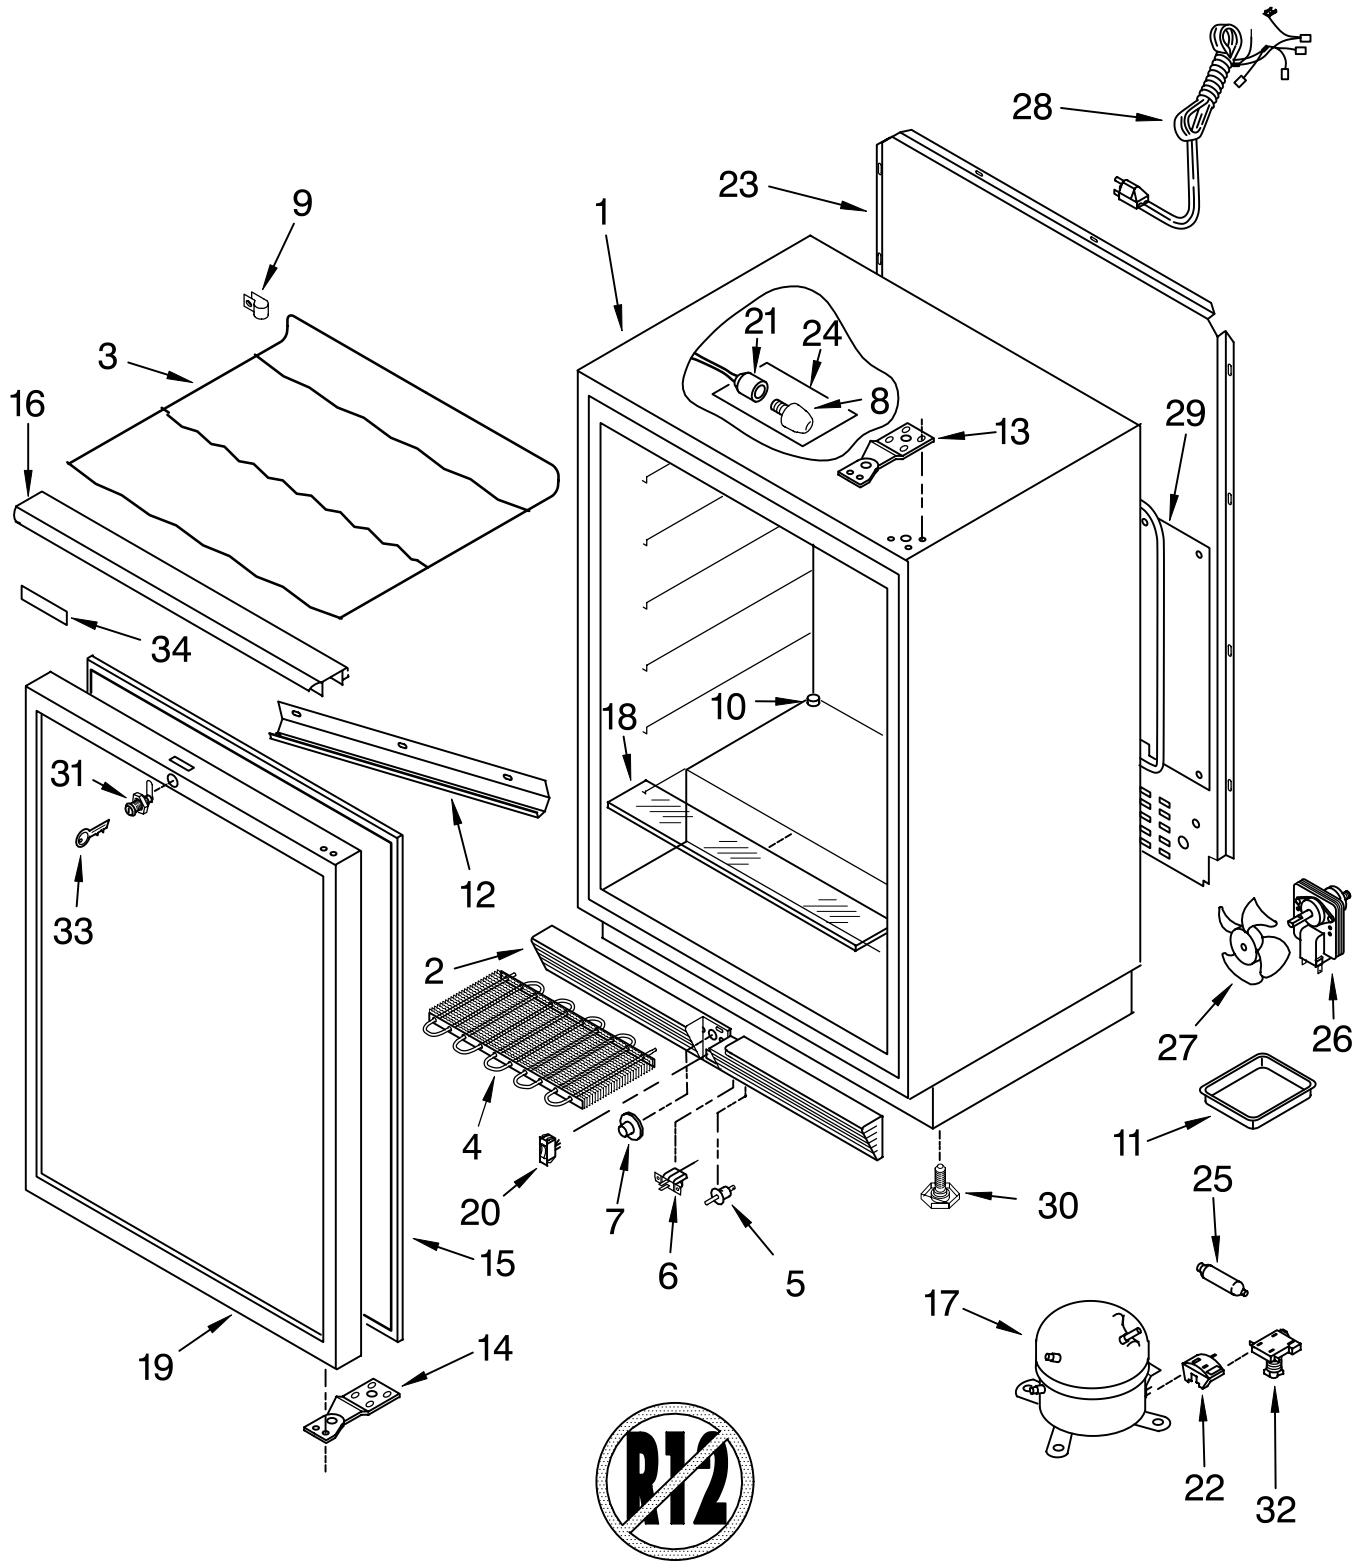

For Models: KUWS246EWH01, KUWS246EBL01, KUWS246EBT01, KUWS246ESS01  
(White) (Black) (Biscuit) (Stainless Steel)

FOR ORDERING INFORMATION REFER TO PARTS PRICE LIST

# CABINET PARTS

For Models: KUWS246EWH01, KUWS246EBL01, KUWS246EBT01, KUWS246ESS01  
(White) (Black) (Biscuit) (Stainless Steel)

Illus. No.	Part No.	DESCRIPTION	Illus. No.	Part No.	DESCRIPTION	Illus. No.	Part No.	DESCRIPTION
1		Cabinet (Not A Serviceable Part)	15		Door Gasket	29	4344634	Evaporator And Heat Exchanger
2		Grille		4344618	White	30	4344635	Leveler Feet
	4344603	White		4344639	Grey	31	4344636	Lock (Includes Key)
	4344604	Black	16		Door Handle	32	4344638	Relay
	4344644	Biscuit		4344619	White	33	4344637	Key
3		Wine Shelf		4344620	Black	34		Nameplate
	4344656	White		4344646	Biscuit		2205367	White and Biscuit Models
	4344657	Chrome	17		Compressor (Includes Items 22, 25 & 32)		2205369	Black and Stainless Steel Models
4	4344606	Condenser		4344621	Compressor (Includes Items 22, 25 & 32)			
5	4344607	Door Switch	18	4344622	Glass Shelf, Half			
6	4344608	Thermostat	19		Door Assembly (Includes Items 15, 16 & 31)			
7	4344609	Knob, Thermostat		4344623	White			
8	4344602	Light Bulb		4344624	Black			
9	4344610	Shelf Clip		4344645	Biscuit			
10	4344611	Drain Cup		4344649	Stainless			
11	4344612	Drain Pan	20	4344625	Light Switch			
12	4344613	Drain Through	21	4344626	Light Socket			
13		Hinge, Top	22	4344627	Overload			
	4344640	White	23	4344628	Back Panel			
	4344641	Black	24	4344629	Light Cover			
	4344647	Biscuit	25	4344630	Drier			
	4344651	Stainless	26	4344631	Fan Motor			
14		Hinge, Bottom	27	4344632	Fan Blade			
	4344642	White	28	4344633	Power Cord			
	4344643	Black						
	4344648	Biscuit						
	4344652	Stainless						