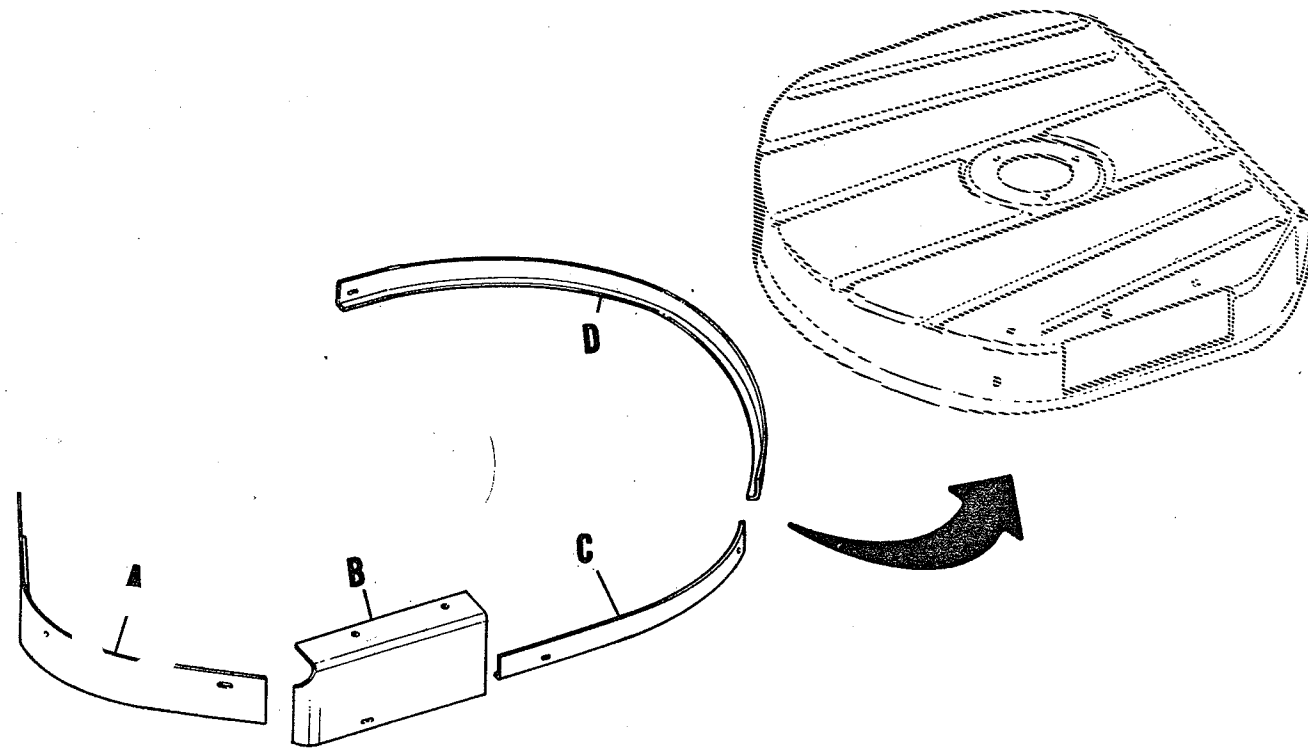

Simplicity®

**LEAF MULCHER FOR
24" ROTARY LAWN MOWER**

ARTICLE 990264

The leaf mulcher for the 24" Rotary Mower consists of baffles (A, B, C, & D) which must be attached to the mower housing as illustrated below. After installation, rotate the blades to check for proper clearance between the blades and the baffle flanges.

Ref. Letter	Part No.	Description
A	108295	Baffle, Front
B	108296	Baffle, Side
C	108357	Baffle, Left Hand Rear
D	108294	Baffle, Rear