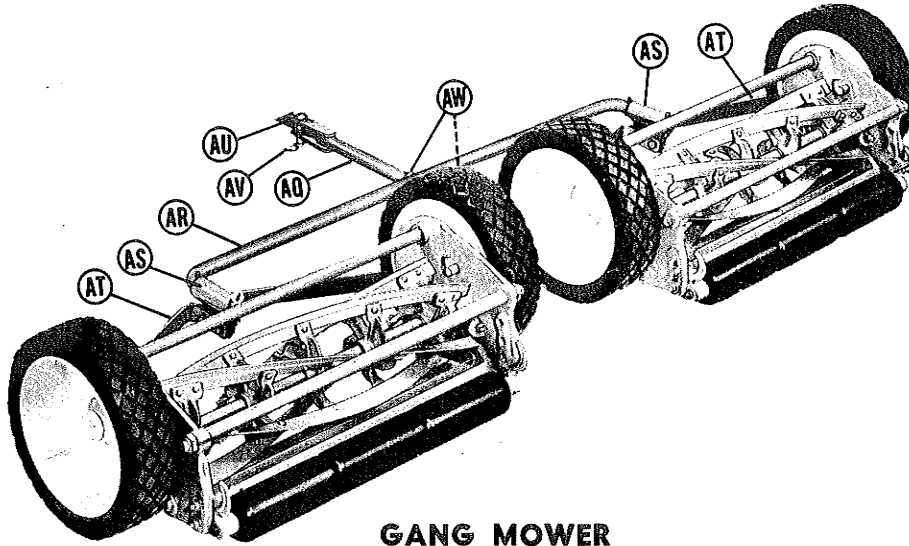

**GANG MOWER MFR. NO. 990123
FOR USE WITH MFR. NO. 990183**

GANG MOWER

Order by Part Number

Ref. Letter	Part No.	Description
A	2615-21	Cylinder Knife, 21"
B	2641-21	Cylinder Shaft, 21", 11/16" dia. x 26 1/2" lg.
C	2611-21	Cylinder Assembly less bearings or spacer
D	2416-21	Cast Back, less stationary blade 21"
	2416-21SA	Cast Back, complete with blade assembled
E	2413-21	Steel Stationary Blade, 21"
F	1612	Set Screw to regulate cast back
G	1044	Oil Cup, for side plate
H	784-A	Bolt and Nut for roller bracket, 1/4"x1 1/2"
J	1106	Steel Pawl, 3/8" wide (both alike)
K	E45	Left Hand Pinion, 11/16" hole, 11 teeth
L	E44	Right Hand Pinion, 11/16" hole, 11 teeth
M	6811	Nut for end of front frame shaft
N	1118-A-21	Front Frame Shaft
P	1118-RA-21	Rear Frame Shaft
Q	2641-21	Cylinder Shaft, 21", 11/16" dia. x 26 1/2" lg.
S	W-1321	Spacing Washer for sectional roller
T	2419-CA	Sectional Wood Roller 2-7/16" x 6-9/16" (1/2" hole)
U	2437-A-21	Roller Shaft 21" (7/16" x 22-13/16")
V	1338-T	Wheel Washer, for side plate (2 lugs)
W	1334-T	Wheel Bolt and Nut 5/16" x 3/4"
X	1332-SL	Spring Lock Pin to attach cylinder end to cylinder shaft
Y	2430-A	Left Hand Roller bracket
Z	2421-A	Right Hand Roller bracket
AA	40258-A	Precision Taper Cylinder Bearing
AB	40259-A	Bearing Cup for side plate (less bearings)
AC	22178-SA	Cast Back Bolt and Nut
AD	PM-1430-L	Rivets for cylinder knives (1 set)
AE	PM-1316-R	Cylinder End (both alike)

Ref. Letter	Part No.	Description
AF	PM-1575-R	Cylinder Rings (all alike)
AG	1148	Steel Wheel Stud 7/8" x 2-25/32"
AH	26143	Left Hand Side Plate with stud
AJ	4488-SA	Bolt and Nut for tow bracket
AK	26144	Right Hand Side Plate with stud
AL	1340	Flat Washer for roller bracket bolt and side plate towing bolt
AM	P87	Machine screw for stationary blade, 1/4" x 3/8" flat head
AN	PM-51-WW-D	Rubber Tire 3" wide for wheel 2645-W
AP	2645-W-SA	Wheel with tire PM-51-WW-D assembled
	2645-W	Wheel only, less tire
AQ	100041	Tongue Assembly
AR	100047	Bar, Draw Assembly, Double
AS	100044	Pivot Assembly, Draw Bar
AT	100045	Bar, Draw, Single
AU	100028	Pin, Tongue
AV	S1A45A	Clip, Spring
AW	S2EA5	Collar, Set

THE FOLLOWING PARTS ARE NOT ILLUSTRATED!

1354	Lock Washer for front frame shaft
1363-A	Hex Nut, 5/16", for 1334-T or 4488SA
1904-F	Lock Washer for tow bolt and wheel bolt
1945-A	Campbell Hammerlock Cotter Pin for roller bracket
2260	Spacer for tow bolt
2660	Internal Shakeproof Lock Washer for rear frame shaft
40260	Cylinder Bearing Dust Washer (left side)
40262	Cylinder Bearing Pressure Spring (left side)
40263	Cylinder Pressure Spring Cover