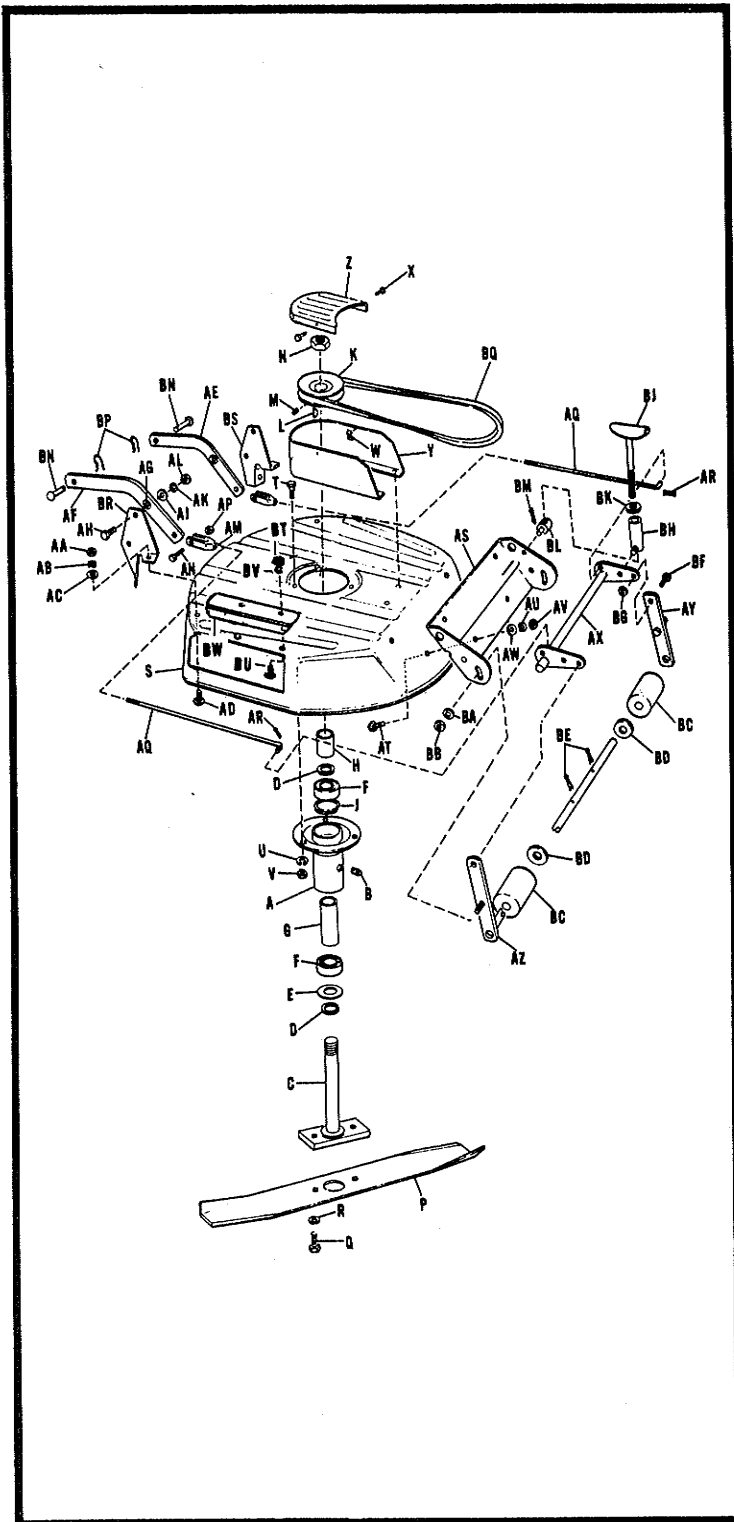

24" ROTARY MOWER MFR. NO. 236
FOR MODEL 400 WONDERBOY

PARTS LIST
FOR 24" ROTARY MOWER
Model 400

Order by Part Number

Ref. Letter	Part No.	Description
A	108203	Tube Assembly, Arbor
B	726001	Pipe Plug, 1/8
C	108268	Arbor Assembly
D	108181	Washer
E	108257	Washer
F	108202	Bearing, Ball
G	108201	Spacer
H	108145	Spacer
J	108134	Backing Ring
K	108246	Pulley
L	725006	Woodruff, Key, 3/16x3/8 Dia.
M	713504	Set Screw, Socket Head, 5/16-18 NCx3/8 lg.
N	717517	Nut, Hex, Jam, Lock, 3/8-16 NF
P	108276	Knife Blade
Q	715030	Capscrew, Hex Hd.
R	720002	Washer, Lock, 3/8
S	108269	Housing
T	705004	Capscrew, Hex Hd., 3/8-16 NCx3/8 lg.
U	720002	Washer, Lock, 3/8
V	717003	Nut, Hex, Full, 3/8-16 NC
W	718009	Nut, Tinnerman
X	714006	Screw, Self Tap, #10x1/2 lg.
Y	108275	Pulley Guard
Z	108104	Cover, Guard
AA	717003	Nut, Hex, Full, 3/8-16 NC
AB	720002	Washer, Lock, 3/8
AC	719001	Washer, Plain, 3/8
AD	703004	Bolt, Carriage, 3/8-16 NCx3/8 lg.
AE	108271	Lever, Front, R.H.
AF	108272	Lever, Front, L.H.
AG	8171045	Bushing
AH	705005	Capscrew, Hex Hd., 3/8-16 NCx1 lg.
AJ	719001	Washer, Plain, 3/8
AK	720002	Washer, Lock, 3/8
AL	717003	Nut, Hex, Full, 3/8-16 NC
AM	108157	Clevis, Adjusting
AN	715042	Capscrew, Hex Hd., 3/8-16x1 1/4
AP	717510	Nut, Hex, Full Lock, 3/8-16 NC
AQ	108286	Rod, Height Adjusting
AR	722001	Pin, Cotter, 3/32x3/8 lg.
AS	108270	Roller Bracket
AT	705017	Capscrew, Hex Hd., 5/16-18 NCx3/8 lg.
AU	720001	Washer, Lock, 5/16
AV	717001	Nut, Hex, Full, 5/16-18 NC
AW	719002	Washer, Plain
AX	108283	Lever Assembly, Rear
AY	108278	Bar Assembly, Roller
AZ	108277	Bar & Shaft Assembly, Roller
BA	719001	Washer, Plain, 3/8
BB	717510	Nut, Hex, Full Lock, 3/8-16 NC
BC	108178	Roller
BD	116001	Washer
BE	722011	Pin, Cotter, 3/16x1 lg.
BF	705005	Capscrew, Hex Hd., 3/8-16 NCx1 lg.
BG	717003	Nut, Hex, Full, 3/8-16 NC
BH	108287	Socket Assembly, Crank
BJ	108169	Screw Assembly, Adjusting
BK	719001	Washer, Plain, 3/8
BL	108172	Pivot
BM	722001	Pin, Cotter
BN	100028	Pin
BP	8161045	Clip, Spring
BQ	108099	V-Belt
BR	108274	Bracket, Front, L.H.
BS	108273	Bracket, Front, R.H.
BT	717005	Nut, Full Hex, 1/4-20
BU	705002	Screw, Hex Hd. Cap, 1/4-20x1 1/2"
BV	721002	Washer, Lock
BW	108353	Deflector