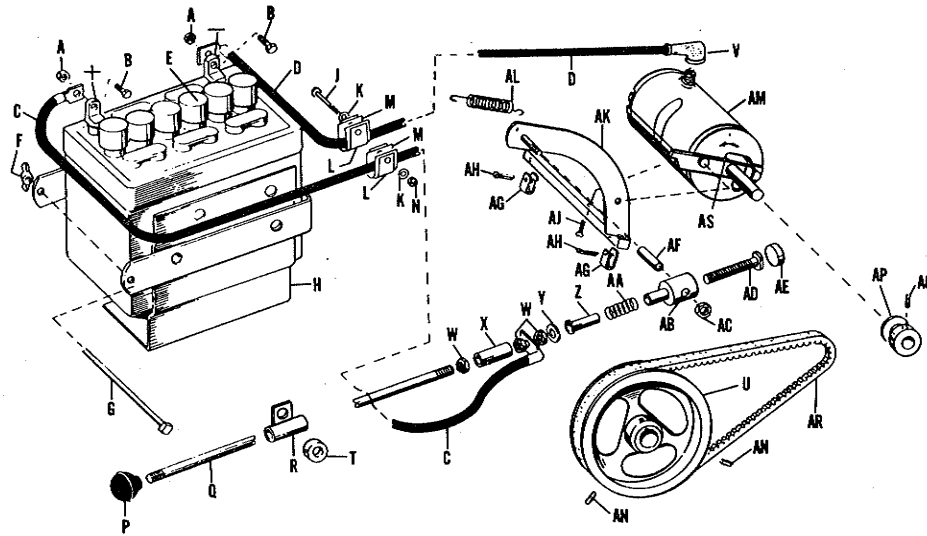

ELECTRIC STARTER MFR. NO. 152 FOR WONDERBOY RIDERS

REPAIR PARTS — ELECTRIC STARTER

Order by Part Number

Ref. Letter	Part No.	Description	Ship Wt.	
			Lbs.	Oz.
A	718004	Hex Nut, Full. 1/4"-20 NC		**
B	715010	Capscrew, Hex Hd., 1/4"-20 x 5/8		**
C	122004	Cable	2	
D	122029	Cable Assembly	2	4
E	*122001	Battery (Purchase from Bat. Mfg.)		
F	718007	Wing Nut, Lock, 1/4"-20 NC		**
G	701002	Machine Bolt. 1/4"-20 NC x 6"lg		**
H	122030	Bracket Assembly, Battery	1	6
J	710001	Screw, Rd. Hd. Mach., #10-24 x 1 1/2" lg.		**
K	719007	Washer, Plain, 3/16" Std.		**
L	122024	Clip, Cable		6
M	122025	Lining, Clip		4
N	717023	Hex Nut, Lock, #10-24		**
P	122005	Knob, Starter		4
Q	122031	Rod, Starter	1	
R	122032	Guide Assembly, Rod	1	
T	122067	Set Collar		**
U	122038	Pulley, Engine		3
V	122023	Cover, Terminal		4
W	717011	Hex Nut, Jam, 5/16"-18 NC		**
X	122009	Insulator		5

Ref. Letter	Part No.	Description	Ship Wt.	
			Lbs.	Oz.
Y	719002	Washer, Plain, 5/16" Std.		**
Z	122013	Spacer		4
AA	122015	Spring		2
AB	122010	Body, Switch		8
AC	717511	Nut, Hex, Full Lock, 5/16"-18		**
AD	122012	Bolt, Contact		5
AE	122011	Plug, Switch Body	1	
AF	122014	Contact		2
AG	122019	Strap, Motor Support		4
AH	722013	Pin, Cotter		**
AJ	715003	Socket Screw, 1/4"-20 NC x 3/4		**
AK	122034	Lever Assembly, Belt Tension	2	
AL	122064	Spring		8
AM	122026	Motor, Starter, (see note)	10	8
AN	713501	Screw, Hex. Socket Cup Point Set, 5/16"-18 NC x 1/2" lg.		**
AP	122020	Pulley, Motor	1	
AQ	713505	Screw, Hex. Socket Cup Point Set, 1/4-20 NC x 5/16" lg.		**
AR	122039	"V" Belt, Starter 24" lg. Cog type 2		4
AS	122061	Belt Stop Assembly		

NOTE: Purchase parts for 122026 Starter Motor from United Motor Service !
* SIMPLICITY does not stock replacement batteries. Obtain locally or from Wisco Division, 1222 18th St., Racine, Wis.

** Purchase locally.