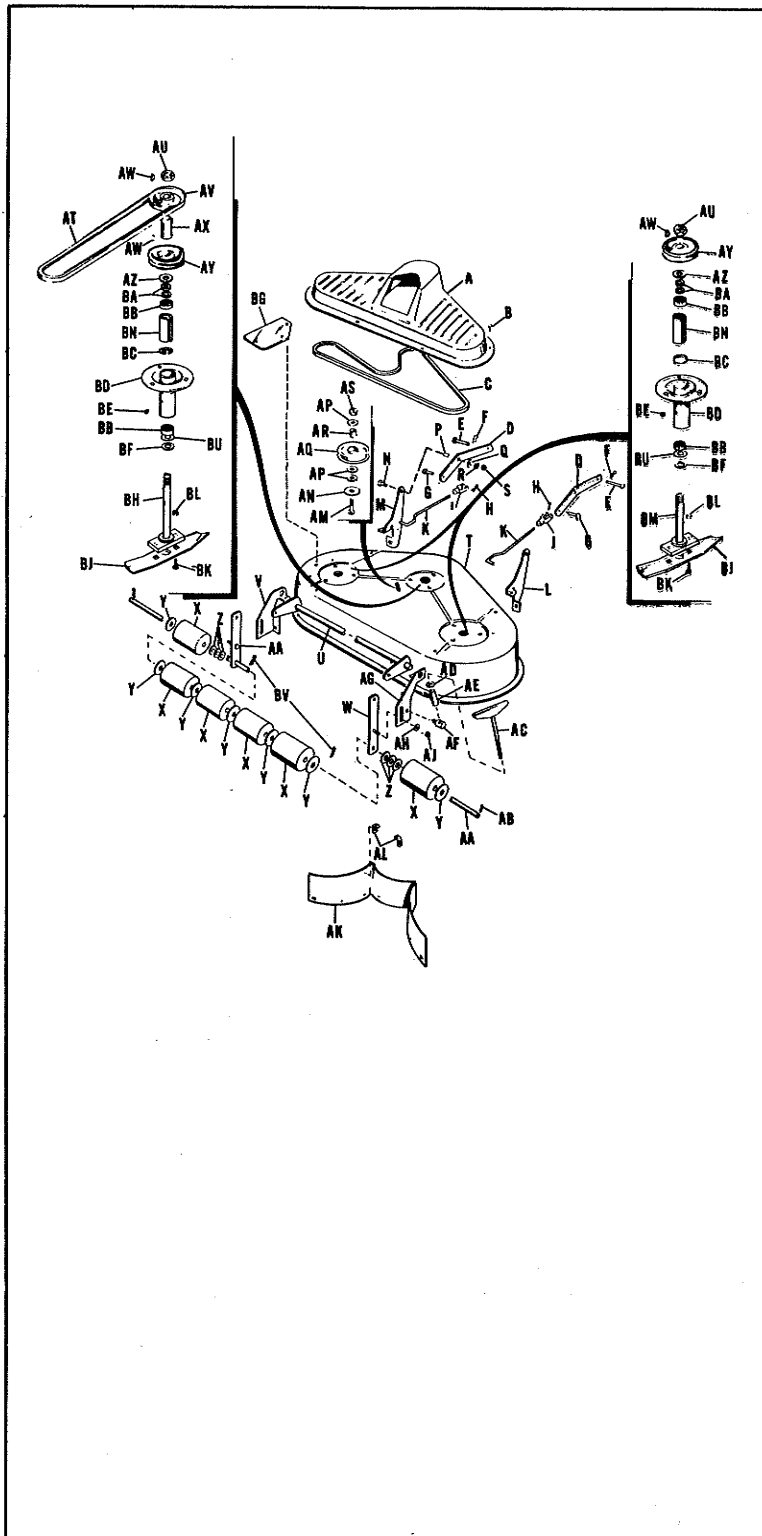

**32" ROTARY MOWER MFR. NO. 153
FOR MODEL 600 WONDERBOY**

**PARTS LIST
FOR 32" ROTARY MOWER**

Order by Part Number

Ref. Letter	Part No.	Description
A	108152	Cover, Housing
B	714007	Screw, Self-Tapping, Hex Hd., 1/4-20x3/8
C	108151	V-Belt, Mower Spindle Drive
D	108155	Lever, Front
E	100028	Pin
F	8161045	Clip, Spring
G	108158	Pin, Clevis
H	722001	Pin, Cotter-3/32x3/4
I	108157	Clevis, Adj.
J	108156	Rod, Height Adj.
K	108153	Bracket, Front, R.H.
L	108154	Bracket, Front, L.H.
M	705005	Capscrew, Hex Hd., 3/8-16x1
N	8171045	Bushing
P	719001	Washer, Plain, 3/8
Q	720002	Washer, Lock, 3/8
R	717003	Nut, Full Hex, 3/8-16
S	108147	Housing
T	108160	Lever, Assy., Rear
U	108163	Bracket, Roller, L.H.
V	108256	Bar Assy., Roller
W	108178	Roller
X	116001	Washer
Y	8261055	Washer
AA	108254	Bar & Shaft Assy.
AB	722011	Pin, Cotter
AC	108169	Screw, Assy. Adj.
AD	719001	Washer, Plain
AE	108166	Socket, Assy. Crank
AF	108172	Pivot
AG	108159	Bracket, Roller, R.H.
AH	719002	Washer, Plain, 5/16
AJ	717510	Nut, Hex, Full Lock, 3/8
AK	108187	Baffle
AL	108186	Clip, Baffle
AM	703002	Bolt, Carriage, 3/8-16x1
AN	108150	Washer
AP	719002	Washer, Plain, 5/16
AQ	108149	Pulley Idler
AR	8171045	Spacer
AS	717510	Nut, Hex, Full Lock, 3/8-16
AT	108175	V-Belt, Cross Drive
AU	717517	Nut, Hex Jam, Center Lock 3/4-16
AV	108246	Pulley, Cross Drive
AW	725006	Woodruff Key, 3/16x3/8, #61
AX	108145	Spacer
AY	108142	Pulley
AZ	108181	Washer
BA	108139	Flinger
BB	108202	Bearing
BC	108134	Ring, Backing
BD	108203	Tube Assy., Arbor
BE	726001	Plug
BF	108181	Washer
BG	108193	Deflector
BH	108251	Arbor Assy., Drive
BJ	108297	Blade
BK	715024	Screw
BL	720002	Washer
BM	108250	Arbor Assy.
BN	108201	Spacer
BU	108257	Washer
BV	722011	Cotter Pin