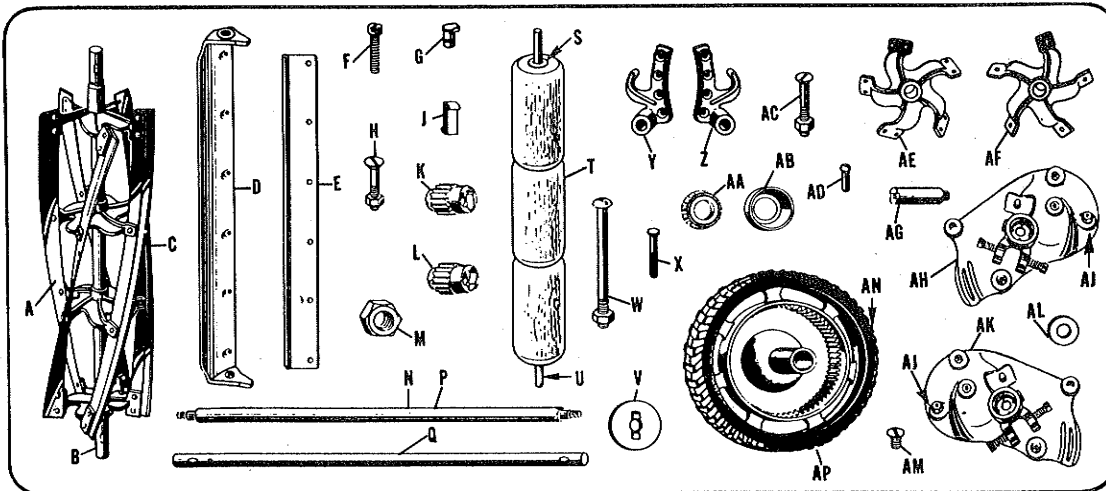

**GANG MOWER MFR. NO. 990123
FOR USE WITH MFR. NO. 990183**

GANG MOWER

Order by Part Number

Ref. Letter	Part No.	Description
A	2615-21	Cylinder Knife, 21"
B	2641-21	Cylinder Shaft, 21", 11/16" dia. x 26 1/2" lg.
C	2611-21	Cylinder Assembly less bearings or spacer
D	2416-21	Cast Back, less stationary blade 21"
	2416-21SA	Cast Back, complete with blade assembled
E	2413-21	Steel Stationary Blade, 21"
F	1612	Set Screw to regulate cast back
G	1044	Oil Cup, for side plate
H	784-A	Bolt and Nut for roller bracket, 1/4"x1 1/2"
J	1106	Steel Pawl, 3/8" wide (both alike)
K	E45	Left Hand Pinion, 11/16" hole, 11 teeth
L	E44	Right Hand Pinion, 11/16" hole, 11 teeth
M	6811	Nut for end of front frame shaft
N	1118-A-21	Front Frame Shaft
P	1118-RA-21	Rear Frame Shaft
Q	2641-21	Cylinder Shaft, 21", 11/16" dia. x 26 1/2" lg.
S	W-1321	Spacing Washer for sectional roller
T	2419-CA	Sectional Wood Roller 2-7/16" x 6-9/16" (1/2" hole)
U	2437-A-21	Roller Shaft 21" (7/16" x 22-13/16")
V	1338-T	Wheel Washer, for side plate (2 lugs)
W	1334-T	Wheel Bolt and Nut 5/16" x 3/4"
X	1332-SL	Spring Lock Pin to attach cylinder end to cylinder shaft
Y	2430-A	Left Hand Roller bracket
Z	2421-A	Right Hand Roller bracket
AA	40258-A	Precision Taper Cylinder Bearing
AB	40259-A	Bearing Cup for side plate (less bearings)
AC	22178-SA	Cast Back Bolt and Nut
AD	PM-1430-L	Rivets for cylinder knives (1 set)
AE	PM-1316-R	Cylinder End (both alike)