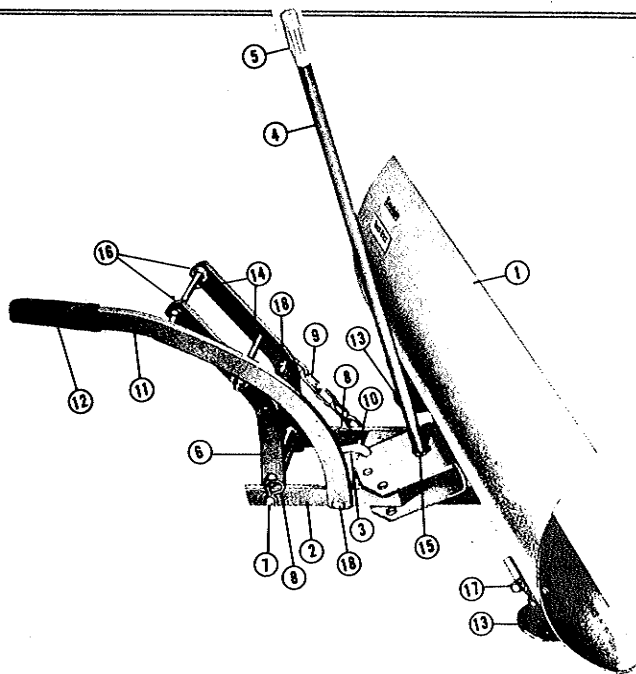

* Purchase Locally

30" SNOW PLOW & GRADER BLADE
MFR. NO. 990248

36" SNOW PLOW & GRADER BLADE
MFR. NO. 990248
FOR WONDERBOY RIDERS

Order By Part Number

Ref. No.	Part No.	Description
A	107018	Blade Assembly, 30"
	107033	Blade Assembly, 36"
B	107024	Shoe Assembly
C	703003	Carriage Bolt, 3/8-16 x 1
D	720002	Lock Washer, 3/8"
E	717003	Hex Nut, Full, 3/8-16
F	107063	Pivot Pin (Vertical)
G	722014	Cotter Pin, 5/32" x 1"
H	8181003	Pivot Pin
J	107020	Pivot Pin, (Horizontal)
K	8161045	Spring Clip
L	722015	Cotter Pin, 5/32" x 1"
M	107012	Push Bar Assembly

Order By Part Number

Ref. No.	Part No.	Description
N	107064	Blade Hitch Assembly
P	107068	Foot Lever Assembly
Q	705016	Capscrew, Hex, 3/8-16 x 1 1/4
R	720002	Lock Washer, 3/8"
S	717003	Hex Nut, Full, 3/8-16
T	107031	Foot Lever Chain
U	153058	Lock Pin
V	8161045	Spring Clip
W	702002	Carriage Bolt, 3/8-16 x 1"
X	720002	Lock Washer, 3/8"
Y	717003	Hex Nut, Full, 3/8-16
Z	705016	Capscrew, Hex, 3/8-16 x 1 1/4

SNOW PLOW & GRADER BLADES
FOR EARLY WONDERBOY RIDERS

Order by Part Number

Item No.	Part No.	Description	Ship. Wt.	
			Lbs.	Oz.
1	107033	Blade Assembly—36"	40	
	107018	Blade Assembly—30"	32	
2	107012	Push Bar Assembly	7	
3	8181003	Pin	1	4
4	107021	Handle	5	
5	107022	Handle Grip		6
6	107035	Hitch Assembly Blade	7	
7	107020	Pin, Pivot		12
8	8161045	Clip, Spring		2
9	107031	Chain, Foot Lever		6
10	153058	Pin, Lock		3
11	107028	Lever Assembly, Foot	5	8
12	8021076	Grip		8
13	107024	Shoe Assembly	3	
14	715009	Screw, Hex Hd., Cap, 3/8-24x4 3/4"		*
15	722015	Pin, Cotter, 5/32" dia. x 1" lg.		*
16	719001	Washer, Plain, 3/8"		*
17	702002	Bolt, Carriage, 3/8-16x1"		*
18	705016	Screw, Hex Hd. Cap, 3/8-16x1 1/4"		*