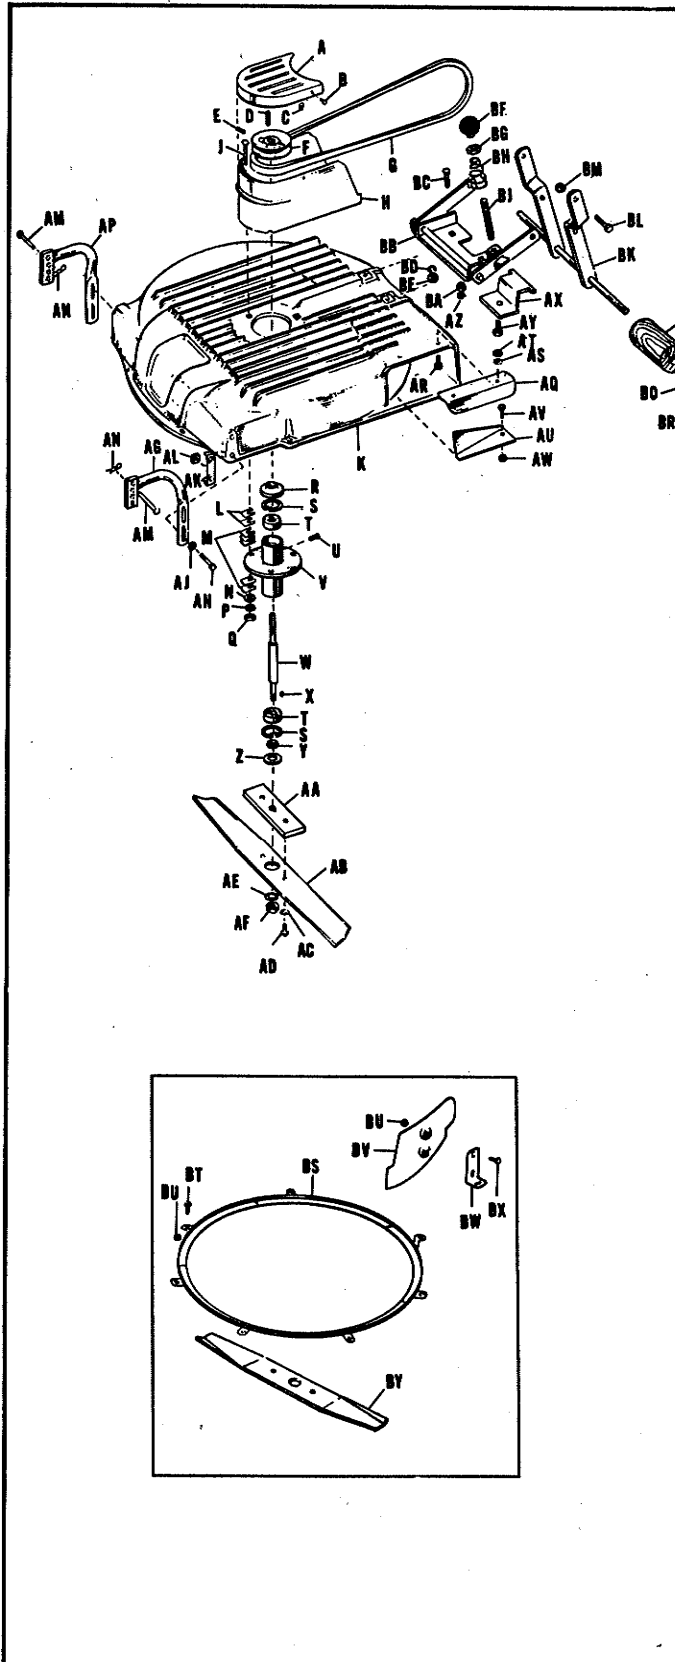

**24" ROTARY MOWER
FOR MODELS 575 & 450 WONDERBOYS**

24" ROTARY LAWN MOWER

Order by Part Number

Ref. Letter	Part No.	Description	Weight	
			Lbs.	Oz.
A	108104	Cover Guard	1	
B	714006	Screw, Self Tapping, Hex Hd. No. 10 x 1/2"		*
C	718009	Tinnerman Nuts	2	*
D	8221042	Key	3	*
E	713501	Screw, Set, 5/16-18x1/2"		*
F	108025	Pulley	2	
G	108099	"V" Belt-44" Lg.-Super Combine	3	
H	108126	Guard, Pulley	3	
J	702001	Bolt, Carriage, 3/8-16x2"		*
K	108084	Housing	35	
L	108077	Shim, .032" Thick	1	
M	108076	Shim, .0625" Thick	1	
N	719001	Washer, Plain, 3/8"		*
P	720002	Washer, Lock, 3/8"		*
Q	717003	Nut, Full Hex, 3/8-16		*
R	108038	Shield	2	
S	108051	Ring, Retaining	2	
T	108052	Bearing, Ball	4	
U	726002	Plug, Pipe, 1/4"	4	
V	108010	Housing Assembly, Arbor	4	
W	108008	Arbor	1	8
X	725001	Key, No. 3 Woodruff, 1/8"x1/2"		*
Y	108033	Spacer	2	
Z	108040	Washer, Arbor	2	
AA	8131007	Flange, Arbor	1	8
AB	108004	Blade, Knife	4	
AC		Washer, Internal Shakeproof, 3/8"		*
AD		Screw, Hex Hd. Cap. 3/8-16x3/4"		*
AE		Washer, Internal Shakeproof, 3/8"		*
AF	717004	Nut, Full Hex, 3/8-11		*
AG	108123	Arm, Hitch, L.H.	3	4
AH	705010	Screw, Hex Hd. Cap. 3/8-16x1 1/4"		*
AJ	719001	Washer, Plain, 3/8"		*
AK	108110	Plate, Lock		6
AL	717019	Nut, Sq., 3/8-16		6
AM	100028	Pin		6
AN	8161045	Clip, Spring		2
AP	108125	Arm, Hitch, R.H.	3	4
AQ	108060	Deflector	1	
AR	705002	Screw, Hex Hd. Cap. 1/4-20x1/2"		*
AS		Washer, Lock, Ext. Shakeproof		*
AT	717012	Nut, Hex Jam, 1/4-20		*
AU	108100	Guard, Blade		8
AV	706001	Screw, Hex Hd. Cap. 5/16-24x3/4"		*
AW	717503	Nut, "Huglock", 5/16-24		*
AX	108107	Plate, Guide		12
AY	705019	Screw, Hex Hd. Cap. 5/16-18x1 1/4"		*
AZ	720001	Washer, Lock, 5/16"		*
BA	717001	Nut, Full Hex, 5/16-18		*
BB	108117	Base Assy., Pivot	5	
BC	702002	Bolt, Carriage, 3/8-16x1"		*
BD	720002	Washer, Lock, 3/8"		*
BE	717003	Nut, Full Hex, 3/8-16		*
BF	122005	Knob		4
BG		Palnut, 5/16-18		*
BH	108108	Spring, Conical		4
BJ	108109	Stud, Adjusting		6
BK	108120	Shaft Assy., Roller	3	10
BL		Screw, Hex Cap. 3/8-16x1"		*
BM		Nut, Hex, Full Lock, 3/8-16		*
BP	108178	Roller, Rubber	2	
BQ		Washer, 3/8"		*
BR	722011	Pin, Cotter, 3/16x1"		*

* Purchase Locally

**LEAF MULCHER FOR
24" ROTARY LAWN MOWER**

BS	108062	Ring Assembly	4	
BT	706001	Screw, Hex Hd. Cap. 5/16-24x3/4"		*
BU	717503	Nut, "Huglock", 5/16-24		*
BV	108073	Plate, Baffle	2	
BW	108071	Bracket		4
BX	706002	Screw, Hex Hd. Cap. 5/16-24x1/2"		*
BY	108069	Blade, Knife	4	

* Purchase Locally