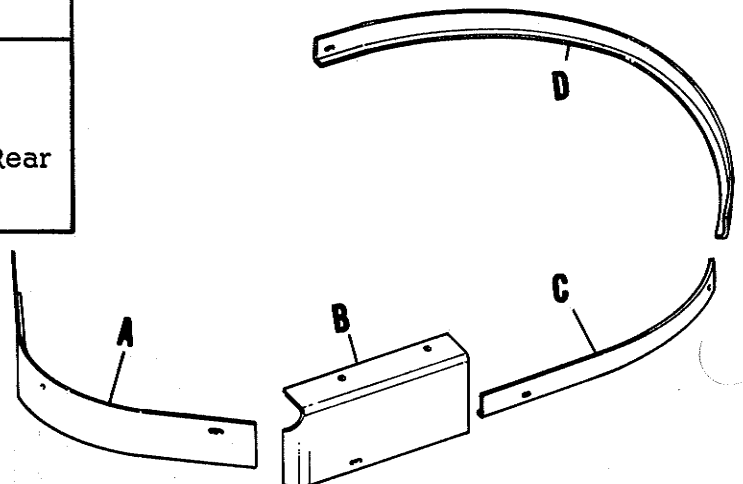

**LEAF MULCHER FOR 24" ROTARY MOWERS
MFR. NO. 990264**

Ref. Letter	Part No.	Description
A	108295	Baffle, Front
B	108296	Baffle, Side
C	108357	Baffle, Left Hand Rear
D	108294	Baffle, Rear