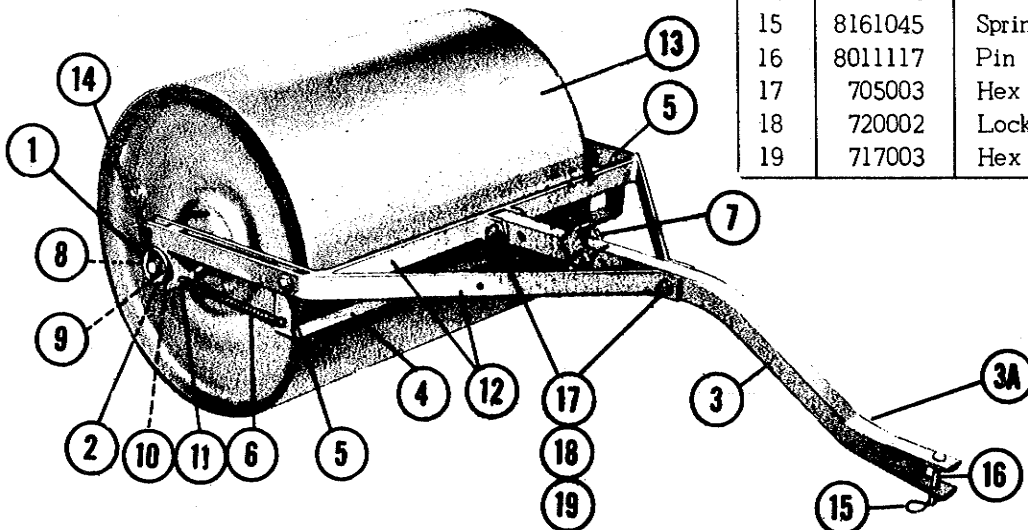

SIMPLICITY MANUFACTURING COMPANY, INC.

PRINTED IN U.S.A.

LAWN ROLLER MFR. NO. 990091 FOR WONDERBOY RIDERS

Ref. No.	Part No.	Description
1	719005	Flat Washer 3/4"
2	8011204	Pin
3	102037	Tongue
4	102042	Scraper
5	102004	Pivot Pin
6	8011158	Spring
7	Not Required For Roller!	
8	8161045	Spring Clip
9	102034	Nylon Bushing
10	102007	Bearing Retainer
11	102043	Extension Pin
12	102035	Frame Assembly
13	102001	Lawn Roller
14	722004	Cotter Pin, 1/8 x 1 1/2"
15	8161045	Spring Clip
16	8011117	Pin
17	705003	Hex Capscrew, 3/8-16 x 2 1/4
18	720002	Lockwasher, 3/8"
19	717003	Hex Nut, 3/8-16

Ref. Letter	Part No.	Description	Ship Wt.	
			Lbs.	Oz.
Y	719002	Washer, Plain, 5/16" Std.		**
Z	122013	Spacer		4
AA	122015	Spring		2
AB	122010	Body, Switch		8
AC	717511	Nut, Hex, Full Lock, 5/16"-18		**
AD	122012	Bolt, Contact		5
AE	122011	Plug, Switch Body	1	
AF	122014	Contact		2
AG	122019	Strap, Motor Support		4
AH	722013	Pin, Cotter		**
AJ	715003	Socket Screw, 1/4"-20 NC x 3/4		**
AK	122034	Lever Assembly, Belt Tension	2	
AL	122064	Spring		8
AM	122026	Motor, Starter, (see note)	10	8
AN	713501	Screw, Hex. Socket Cup Point Set, 5/16"-18 NC x 1/2" lg.		**
AP	122020	Pulley, Motor	1	
AQ	713505	Screw, Hex. Socket Cup Point Set, 1/4-20 NC x 5/16" lg.		**
AR	122039	"V" Belt, Starter 24" lg. Cog type 2		4
AS	122061	Belt Stop Assembly		