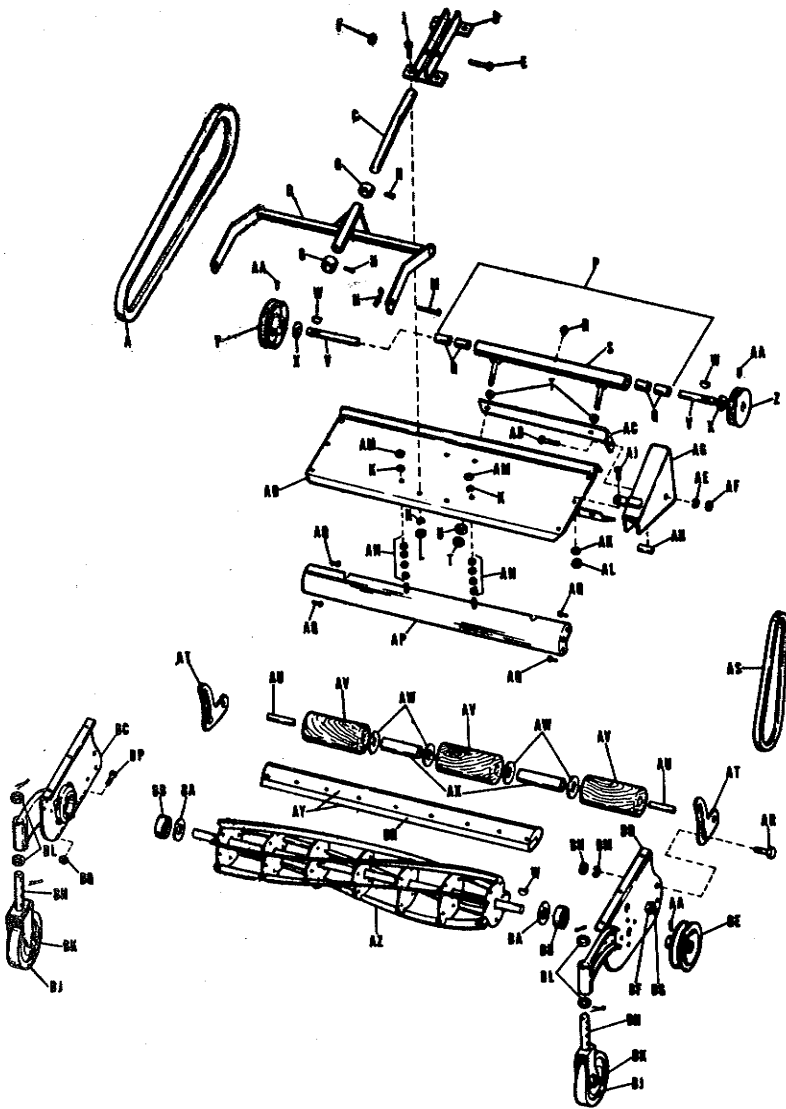

**30" REEL MOWER MFR. NO. 990183
FOR WONDERBOY RIDERS**