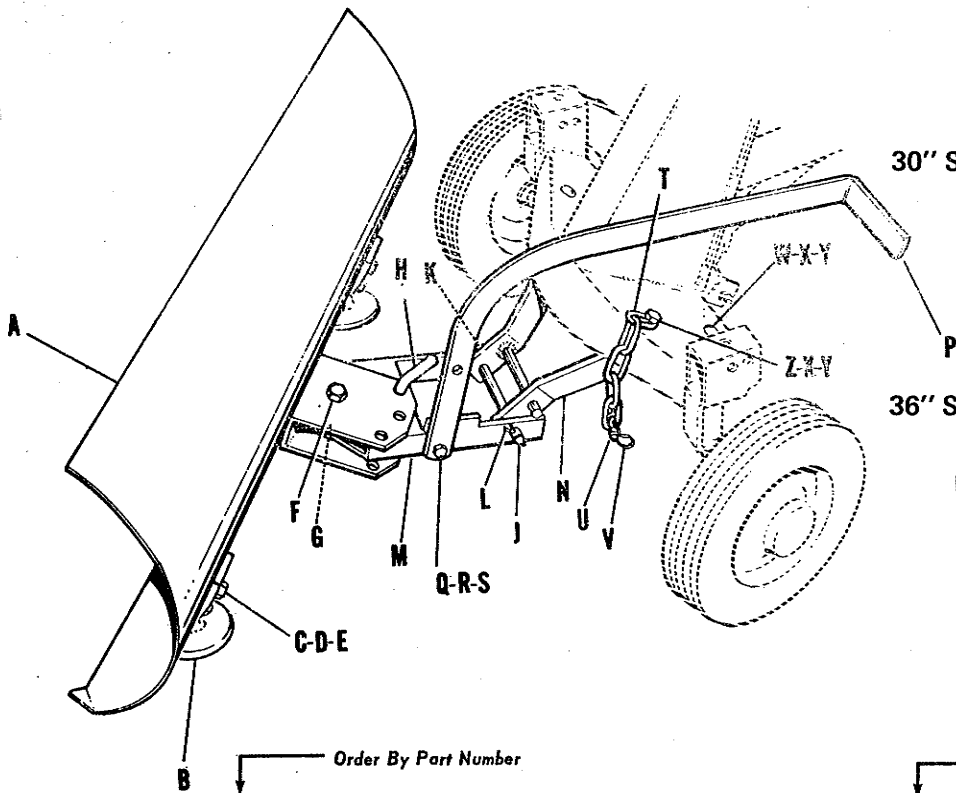

30" SNOW PLOW & GRADER BLADE
MFR. NO. 990248

36" SNOW PLOW & GRADER BLADE
MFR. NO. 990248
FOR WONDERBOY RIDERS

Order By Part Number

Ref. No.	Part No.	Description
A	107018	Blade Assembly, 30"
	107033	Blade Assembly, 36"
B	107024	Shoe Assembly
C	703003	Carriage Bolt, 3/8-16 x 1
D	720002	Lock Washer, 3/8"
E	717003	Hex Nut, Full, 3/8-16
F	107063	Pivot Pin (Vertical)
G	722014	Cotter Pin, 5/32" x 1"
H	8181003	Pivot Pin
J	107020	Pivot Pin, (Horizontal)
K	8161045	Spring Clip
L	722015	Cotter Pin, 5/32" x 1"
M	107012	Push Bar Assembly

Order By Part Number

Ref. No.	Part No.	Description
N	107064	Blade Hitch Assembly
P	107068	Foot Lever Assembly
Q	705016	Capscrew, Hex, 3/8-16 x 1 1/4
R	720002	Lock Washer, 3/8"
S	717003	Hex Nut, Full, 3/8-16
T	107031	Foot Lever Chain
U	153058	Lock Pin
V	8161045	Spring Clip
W	702002	Carriage Bolt, 3/8-16 x 1"
X	720002	Lock Washer, 3/8"
Y	717003	Hex Nut, Full, 3/8-16
Z	705016	Capscrew, Hex, 3/8-16 x 1 1/4

SNOW PLOW & GRADER BLADES
FOR EARLY WONDERBOY RIDERS

Order by Part Number

Item No.	Part No.	Description	Ship. Wt.	
			Lbs.	Oz.
1	107033	Blade Assembly—36"	40	
	107018	Blade Assembly—30"	32	
2	107012	Push Bar Assembly	7	
3	8181003	Pin	1	4
4	107021	Handle	5	
5	107022	Handle Grip		6
6	107035	Hitch Assembly Blade	7	
7	107020	Pin, Pivot		12
8	8161045	Clip, Spring		2
9	107031	Chain, Foot Lever		6
10	153058	Pin, Lock		3
11	107028	Lever Assembly, Foot	5	8
12	8021076	Grip		8
13	107024	Shoe Assembly	3	
14	715009	Screw, Hex Hd., Cap, 3/8-24x4 3/4"		*
15	722015	Pin, Cotter, 5/32" dia. x 1" lg.		*
16	719001	Washer, Plain, 3/8"		*
17	702002	Bolt, Carriage, 3/8-16x1"		*
18	705016	Screw, Hex Hd. Cap, 3/8-16x1 1/4"		*