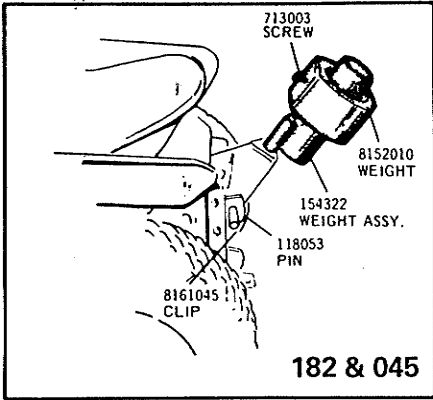

Simplicity

8/7

FRONT COUNTER WEIGHT . . .	MFR. NO. 223
REAR COUNTER WEIGHT . . .	MFR. NO. 182
WEIGHT (USE WITH 182) . . .	MFR. NO. 045
WHEEL WEIGHT	MFR. NO. 046
WHEEL WEIGHT	MFR. NO. 536
FRONT WEIGHT KIT	MFR. NO. 466
REAR WHEEL WEIGHT	MFR. NO. 449

Simplicity

FRONT COUNTER WEIGHT...Mfr. No. 223
REAR COUNTER WEIGHT.....Mfr. No. 182
WEIGHT (USE WITH 182).....Mfr. No. 045
WHEEL WEIGHT.....Mfr. No. 046

300 REAR WEIGHT FOR BROADMOOR

1 2 3 4 5 6 7 8 9 10

SIMPLICITY MANUFACTURING COMPANY, INC.

Simplicity®

FRONT COUNTER WEIGHT...Mfr. No. 223
REAR COUNTER WEIGHT.....Mfr. No. 182
WEIGHT (USE WITH 182).....Mfr. No. 045
WHEEL WEIGHT.....Mfr. No. 046

300 REAR WEIGHT FOR BROADMOOR