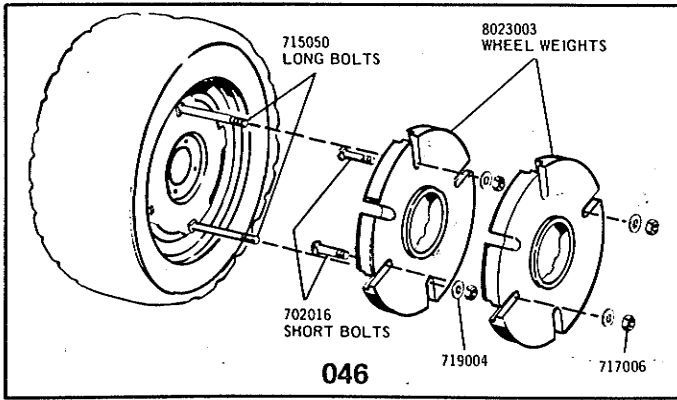

Simplicity

8/7

FRONT COUNTER WEIGHT . . .	MFR. NO. 223
REAR COUNTER WEIGHT . . .	MFR. NO. 182
WEIGHT (USE WITH 182) . . .	MFR. NO. 045
WHEEL WEIGHT	MFR. NO. 046
WHEEL WEIGHT	MFR. NO. 536
FRONT WEIGHT KIT	MFR. NO. 466
REAR WHEEL WEIGHT	MFR. NO. 449

Simplicity

FRONT COUNTER WEIGHT...Mfr. No. 223
REAR COUNTER WEIGHT.....Mfr. No. 182
WEIGHT (USE WITH 182).....Mfr. No. 045
WHEEL WEIGHT.....Mfr. No. 046

300 REAR WEIGHT FOR BROADMOOR

1 2 3 4 5 6 7 8 9 10

SIMPLICITY MANUFACTURING COMPANY, INC.

Simplicity®

FRONT COUNTER WEIGHT...Mfr. No. 223
REAR COUNTER WEIGHT.....Mfr. No. 182
WEIGHT (USE WITH 182).....Mfr. No. 045
WHEEL WEIGHT.....Mfr. No. 046

300 REAR WEIGHT FOR BROADMOOR