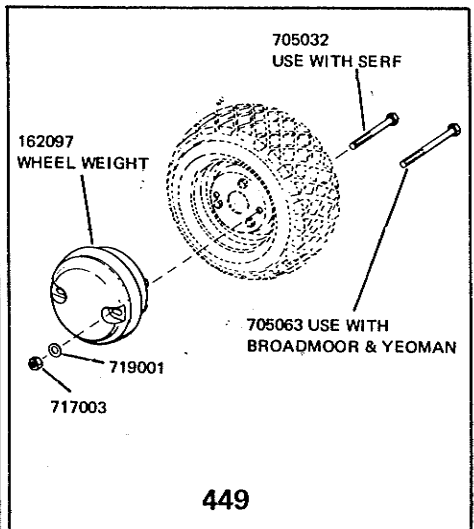

Simplicity

8/7

FRONT COUNTER WEIGHT . . .	MFR. NO. 223
REAR COUNTER WEIGHT . . .	MFR. NO. 182
WEIGHT (USE WITH 182) . . .	MFR. NO. 045
WHEEL WEIGHT	MFR. NO. 046
WHEEL WEIGHT	MFR. NO. 536
FRONT WEIGHT KIT	MFR. NO. 466
REAR WHEEL WEIGHT	MFR. NO. 449

Simplicity

FRONT COUNTER WEIGHT...Mfr. No. 223
REAR COUNTER WEIGHT.....Mfr. No. 182
WEIGHT (USE WITH 182).....Mfr. No. 045
WHEEL WEIGHT.....Mfr. No. 046

300 REAR WEIGHT FOR BROADMOOR

1 2 3 4 5 6 7 8 9 10

SIMPLICITY MANUFACTURING COMPANY, INC.

Simplicity®

FRONT COUNTER WEIGHT...Mfr. No. 223
REAR COUNTER WEIGHT.....Mfr. No. 182
WEIGHT (USE WITH 182).....Mfr. No. 045
WHEEL WEIGHT.....Mfr. No. 046

300 REAR WEIGHT FOR BROADMOOR