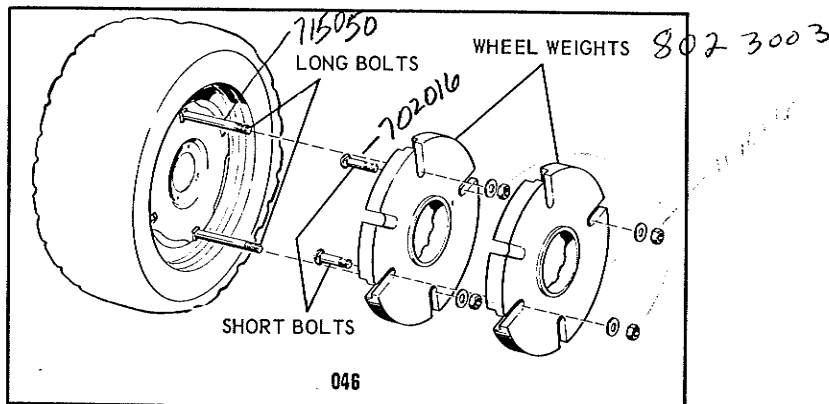

Simplicity

FRONT COUNTER WEIGHT...Mfr. No. 223
REAR COUNTER WEIGHT.....Mfr. No. 182
WEIGHT (USE WITH 182).....Mfr. No. 045
WHEEL WEIGHT.....Mfr. No. 046

300 REAR WEIGHT FOR BROADMOOR

1 2 3 4 5 6 7 8 9 10

SIMPLICITY MANUFACTURING COMPANY, INC.

Simplicity®

FRONT COUNTER WEIGHT...Mfr. No. 223
REAR COUNTER WEIGHT.....Mfr. No. 182
WEIGHT (USE WITH 182).....Mfr. No. 045
WHEEL WEIGHT.....Mfr. No. 046

300 REAR WEIGHT FOR BROADMOOR