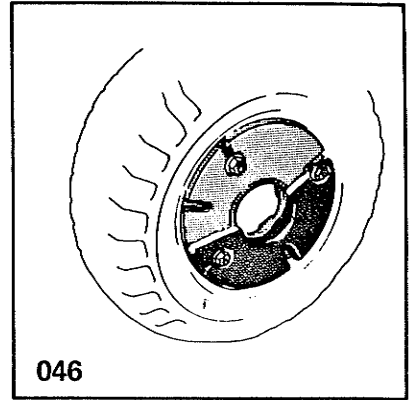

Simplicity

8/7

FRONT COUNTER WEIGHT . . .	MFR. NO. 223
REAR COUNTER WEIGHT . . .	MFR. NO. 182
WEIGHT (USE WITH 182) . . .	MFR. NO. 045
WHEEL WEIGHT	MFR. NO. 046
WHEEL WEIGHT	MFR. NO. 536
FRONT WEIGHT KIT	MFR. NO. 466
REAR WHEEL WEIGHT	MFR. NO. 449

Simplicity

FRONT COUNTER WEIGHT...Mfr. No. 223
REAR COUNTER WEIGHT.....Mfr. No. 182
WEIGHT (USE WITH 182).....Mfr. No. 045
WHEEL WEIGHT.....Mfr. No. 046

300 REAR WEIGHT FOR BROADMOOR

1 2 3 4 5 6 7 8 9 10