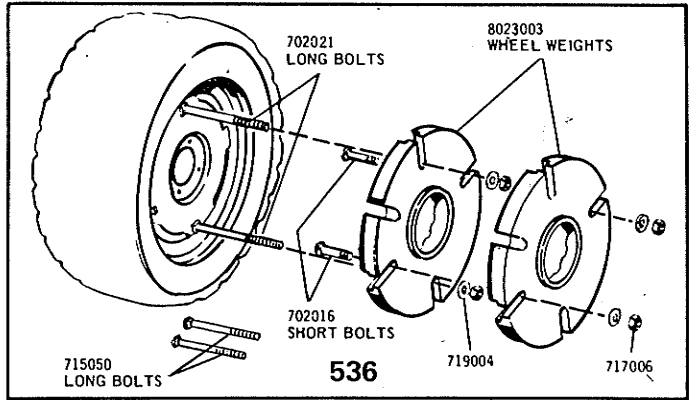

Simplicity

8/7

FRONT COUNTER WEIGHT . . .	MFR. NO. 223
REAR COUNTER WEIGHT . . .	MFR. NO. 182
WEIGHT (USE WITH 182) . . .	MFR. NO. 045
WHEEL WEIGHT	MFR. NO. 046
WHEEL WEIGHT	MFR. NO. 536
FRONT WEIGHT KIT	MFR. NO. 466
REAR WHEEL WEIGHT	MFR. NO. 449

Simplicity

FRONT COUNTER WEIGHT...Mfr. No. 223
REAR COUNTER WEIGHT.....Mfr. No. 182
WEIGHT (USE WITH 182).....Mfr. No. 045
WHEEL WEIGHT.....Mfr. No. 046

300 REAR WEIGHT FOR BROADMOOR

1 2 3 4 5 6 7 8 9 10

SIMPLICITY MANUFACTURING COMPANY, INC.

Simplicity®

FRONT COUNTER WEIGHT...Mfr. No. 223
REAR COUNTER WEIGHT.....Mfr. No. 182
WEIGHT (USE WITH 182).....Mfr. No. 045
WHEEL WEIGHT.....Mfr. No. 046

300 REAR WEIGHT FOR BROADMOOR