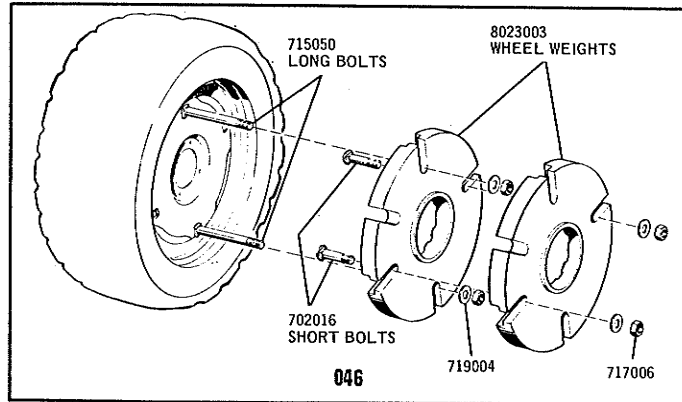

Simplicity

8/7

FRONT COUNTER WEIGHT . . .	MFR. NO. 223
REAR COUNTER WEIGHT . . .	MFR. NO. 182
WEIGHT (USE WITH 182) . . .	MFR. NO. 045
WHEEL WEIGHT	MFR. NO. 046
WHEEL WEIGHT	MFR. NO. 536
FRONT WEIGHT KIT	MFR. NO. 466
REAR WHEEL WEIGHT	MFR. NO. 449

Simplicity

FRONT COUNTER WEIGHT...Mfr. No. 223
REAR COUNTER WEIGHT.....Mfr. No. 182
WEIGHT (USE WITH 182).....Mfr. No. 045
WHEEL WEIGHT.....Mfr. No. 046

300 REAR WEIGHT FOR BROADMOOR

1 2 3 4 5 6 7 8 9 10

SIMPLICITY MANUFACTURING COMPANY, INC.

Simplicity®

FRONT COUNTER WEIGHT...Mfr. No. 223
REAR COUNTER WEIGHT.....Mfr. No. 182
WEIGHT (USE WITH 182).....Mfr. No. 045
WHEEL WEIGHT.....Mfr. No. 046

300 REAR WEIGHT FOR BROADMOOR