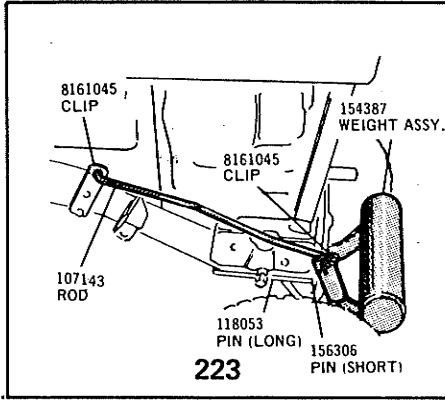

Simplicity

8/7

FRONT COUNTER WEIGHT . . .	MFR. NO. 223
REAR COUNTER WEIGHT . . .	MFR. NO. 182
WEIGHT (USE WITH 182) . . .	MFR. NO. 045
WHEEL WEIGHT	MFR. NO. 046
WHEEL WEIGHT	MFR. NO. 536
FRONT WEIGHT KIT	MFR. NO. 466
REAR WHEEL WEIGHT	MFR. NO. 449

Simplicity

FRONT COUNTER WEIGHT...Mfr. No. 223
REAR COUNTER WEIGHT.....Mfr. No. 182
WEIGHT (USE WITH 182).....Mfr. No. 045
WHEEL WEIGHT.....Mfr. No. 046

300 REAR WEIGHT FOR BROADMOOR

1 2 3 4 5 6 7 8 9 10

SIMPLICITY MANUFACTURING COMPANY, INC.

Simplicity®

FRONT COUNTER WEIGHT...Mfr. No. 223
REAR COUNTER WEIGHT.....Mfr. No. 182
WEIGHT (USE WITH 182).....Mfr. No. 045
WHEEL WEIGHT.....Mfr. No. 046

300 REAR WEIGHT FOR BROADMOOR