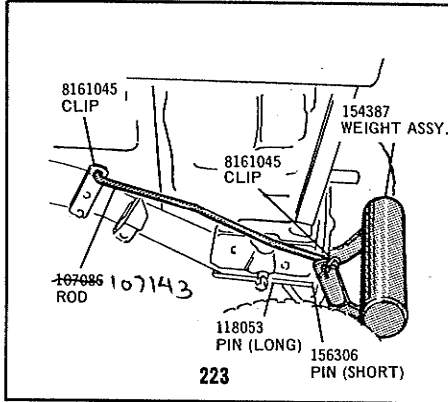

Simplicity

8/7

FRONT COUNTER WEIGHT . . .	MFR. NO. 223
REAR COUNTER WEIGHT . . .	MFR. NO. 182
WEIGHT (USE WITH 182) . . .	MFR. NO. 045
WHEEL WEIGHT	MFR. NO. 046
WHEEL WEIGHT	MFR. NO. 536
FRONT WEIGHT KIT	MFR. NO. 466
REAR WHEEL WEIGHT	MFR. NO. 449

Simplicity

FRONT COUNTER WEIGHT...Mfr. No. 223
REAR COUNTER WEIGHT.....Mfr. No. 182
WEIGHT (USE WITH 182).....Mfr. No. 045
WHEEL WEIGHT.....Mfr. No. 046

300 REAR WEIGHT FOR BROADMOOR

1 2 3 4 5 6 7 8 9 10

SIMPLICITY MANUFACTURING COMPANY, INC.

Simplicity®

FRONT COUNTER WEIGHT...Mfr. No. 223
REAR COUNTER WEIGHT.....Mfr. No. 182
WEIGHT (USE WITH 182).....Mfr. No. 045
WHEEL WEIGHT.....Mfr. No. 046

300 REAR WEIGHT FOR BROADMOOR