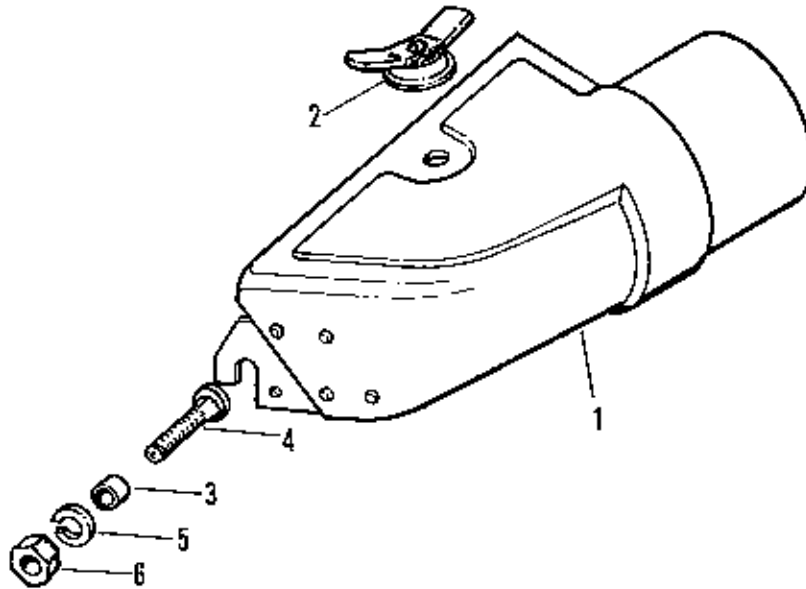

Ref. No.	Part No.	Qty.	Description
1	177017	1	36" ADAPTER ASSEMBLY
2	123103	1	NUT ASSEMBLY
3	153073	1	SPACER
4	920563	1	BOLT, Rd. Hd., Sq. Nk., 5/16-18 x 1
5	917356	1	LOCKWASHER, 5/16
6	917372	1	NUT, Full hex, 5/16-18