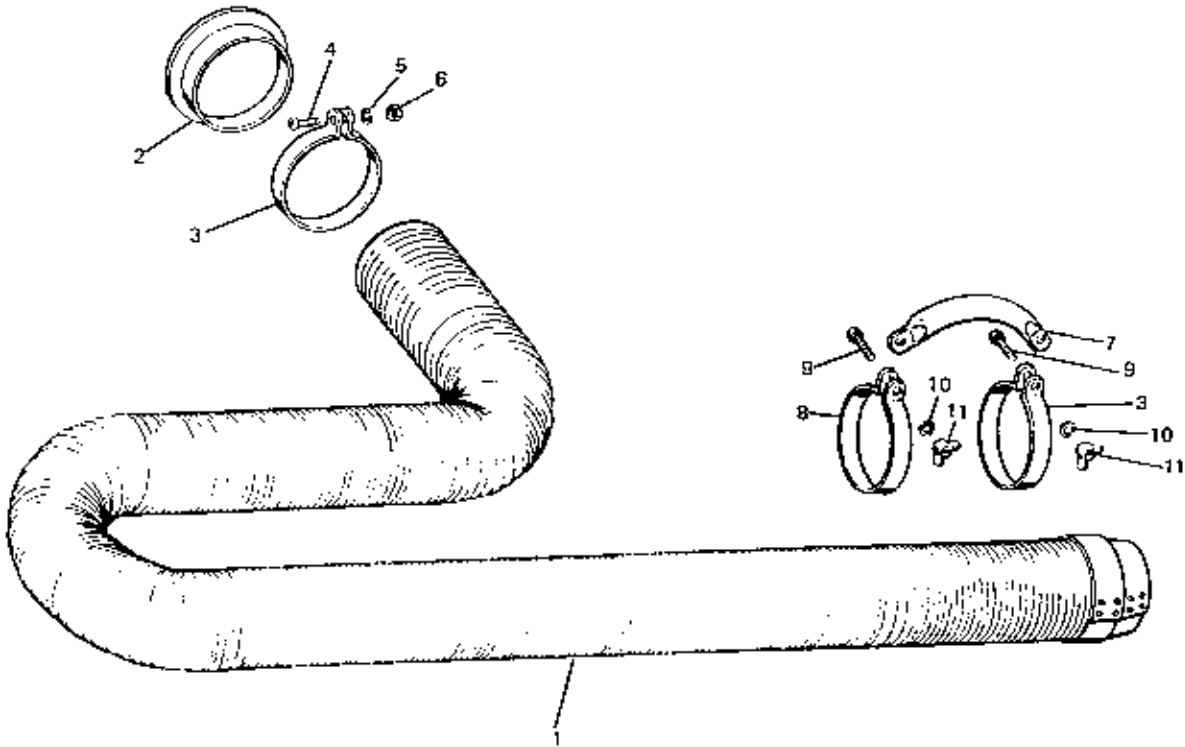

Ref. No.	Part No.	Qty.	Description
24	919933	4	CAPSCREW, Hex, 5/16-18 x 1-1/2
25	917356	4	LOCKWASHER, 5/16
26	917372	4	NUT, full hex, 5/16-18
27	123085	1	CLAMP, Hose
28	928866	2	SCREW, Rd., Hd., Mach., 1/4-20 x 3
29	916964	2	LOCKWASHER, 1/4
30	916622	2	NUT, full hex, 1/4-20
31	174264	1	HOSE, Exhaust
32	123067	1	CLAMP, Hose
33	123141	1	ENGINE
34	123107	1	DEFLECTOR
35	919804	2	SCREW, Self-tap., No. 10
36	1650437	1	TUBE, Intake
37	930531	6	SCREW, Truss Head., Phillips No. 10
38	123140	1	SPACER
39	916955	12	WASHER, 3/16
40	909055	6	LOCKWASHER, No. 10
41	917415	6	NUT, full Hex, No. 10-32
42	177333	1	ELBOW ASSEMBLY, 42" Adapter
43	177271	2	CLAMP, Bar
44	108848	2	NUT, Wing
45	928698	2	LOCKNUT, Full Hex, 5/16-18