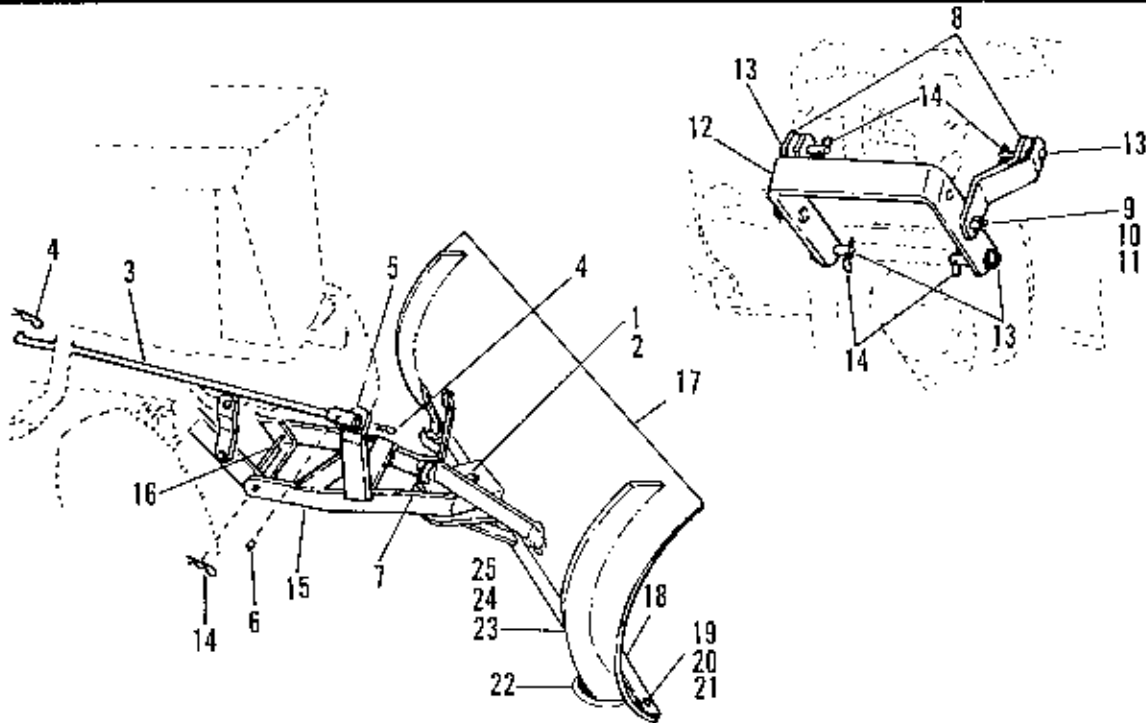

Ref. No.	Part No.	Qty.	Description
1	1603602	1	PIN, King
2	918196	1	CLIP, Hairpin
3	1651425	1	ROD, Lift
4	106788	2	CLIP, Hairpin
5	1651496	1	GUIDE ASSY., Lift Rod
6	928709	1	SETSCREW, 5/16-18 x 3/8
7	1603601	1	PIN, Pivot
8	1652144	2	ARM ASSY., Support
9	917400	2	CAPSCREW, Hex, 3/8-16 x 1-1/4
10	916965	2	LOCKWASHER, 3/8
11	916950	2	NUT, Hex, 3/8-16
12	1652145	1	FRAME, Push
13	118053	4	PIN
14	918196	6	CLIP, Hairpin
15	1652146	1	PUSH BAR ASSY.
16	1651736	1	ROD, Pivot
17	1652058	1	BLADE ASSY., 42"
18	1652059	1	PLATE, Wear
19	923347	6	BOLT, Carriage, 3/8-16 x 3/4
20	916965	6	LOCKWASHER, 3/8
21	916950	6	NUT, Hex, full, 3/8-16
22	1652060	2	SHOE ASSEMBLY
23	923232	4	BOLT, Carriage, 3/8-16 x 1
24	916965	4	LOCKWASHER, 3/8
25	916950	4	NUT, Hex, full, 3/8-16

Mfg. No. 1690085, 42" Snow Plow and Dozer Blade Includes Ref. Nos. 17 through 25
Mfg. No. 1690037, Hitch Assembly Includes Ref. Nos. 1 through 16.