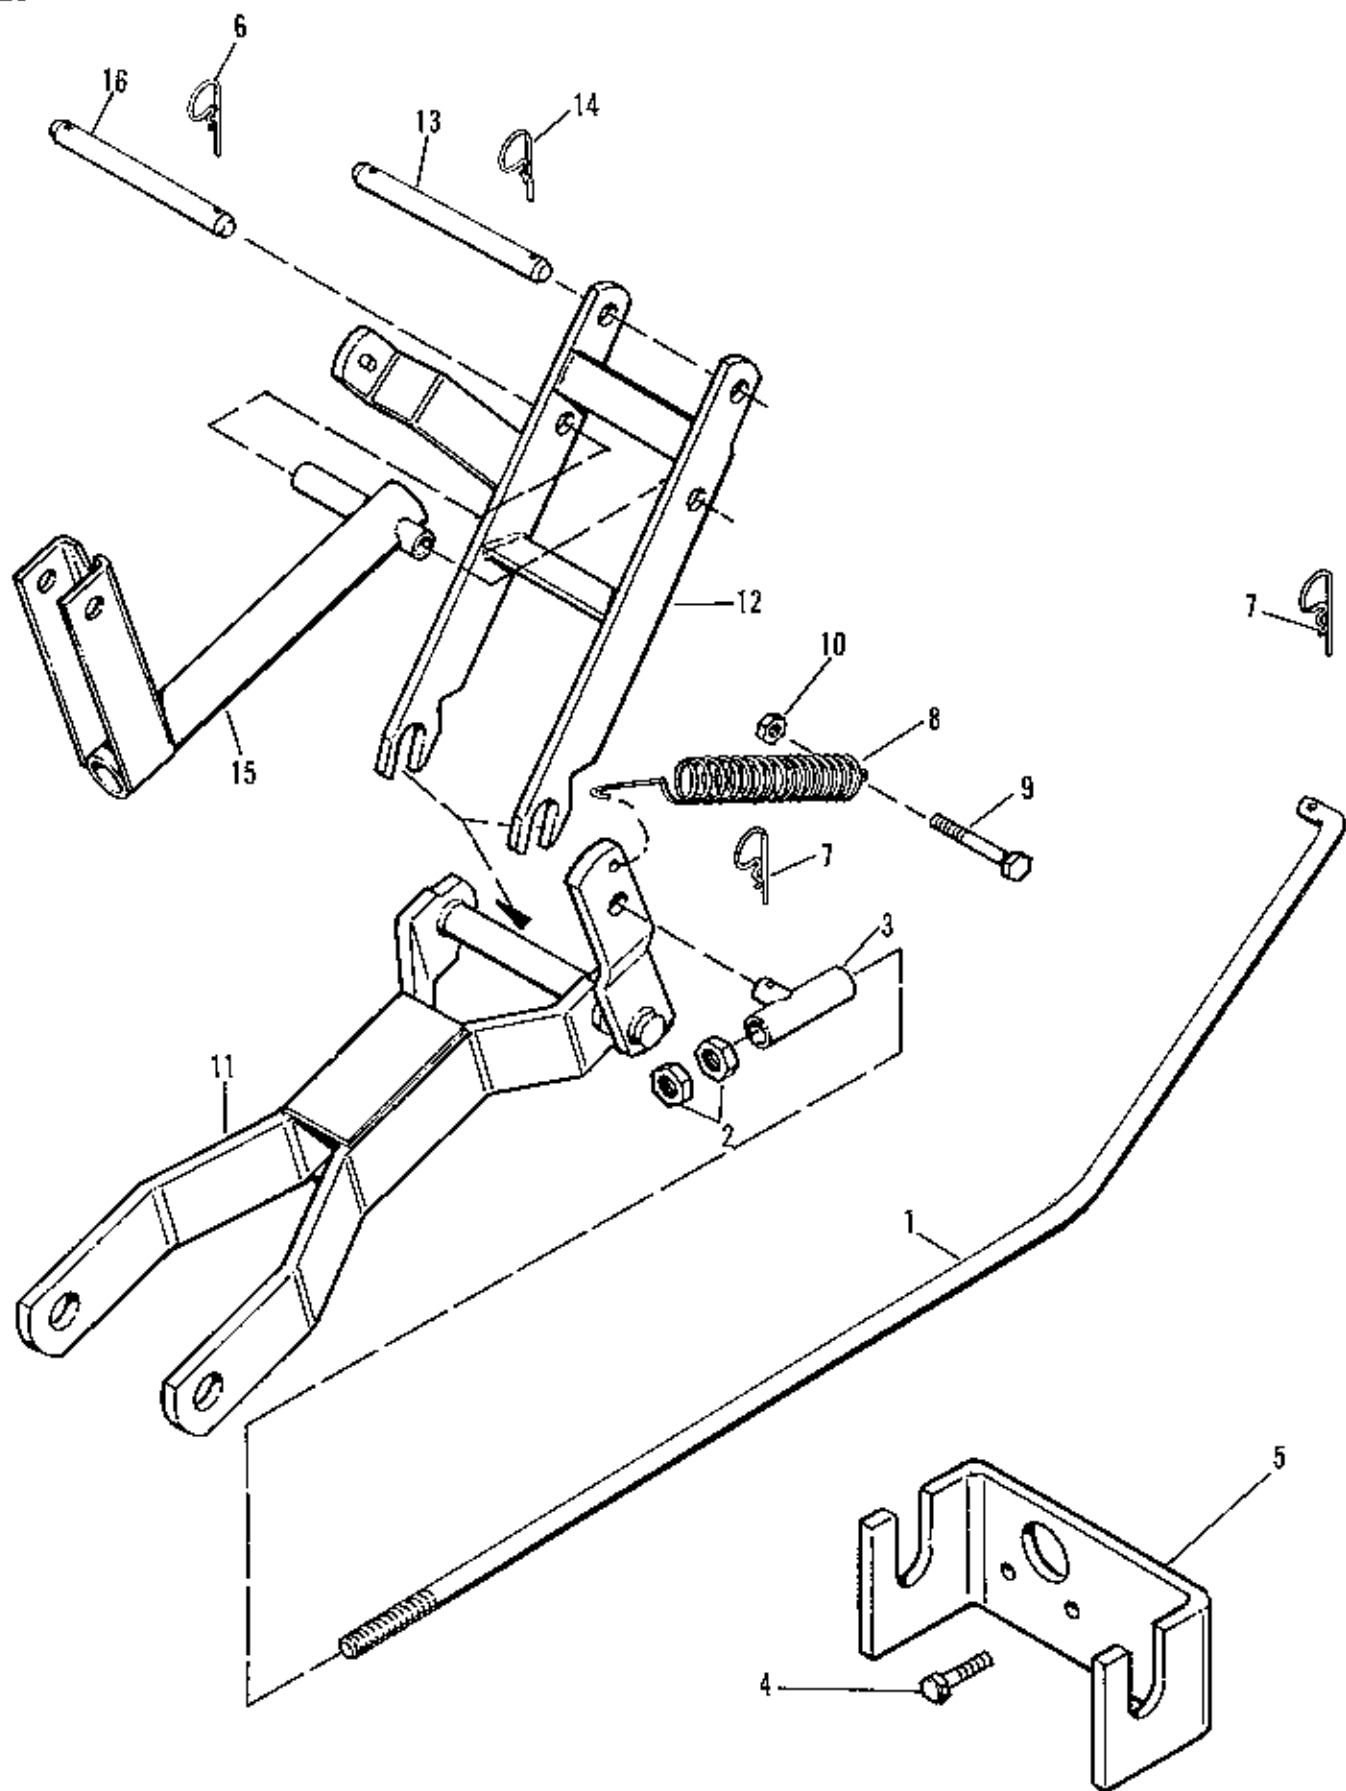

Ref. No.	Part No.	Qty.	Description
1	176202	1	LIFT ROD (Front)
2	919262	2	NUT, Hex jam, 1/2-20
3	170436	1	GUIDE TUBE ASSEMBLY
4	928726	2	CAPSCREW, Hex, 3/8-16 x 1-1/4
5	123096	1	HITCH
6	8161045	2	CLIPS, Hairpin
7	8161045	2	CLIPS, Hairpin
8	170383	1	SPRING
9	921972	1	CAPSCREW, hex, 3/8-16 x 2-1/2
10	916950	1	NUT, hex, 3/8-16
11	170554	1	HITCH & LIFT ASSEMBLY
12	1650482	1	STRUT ASSEMBLY
13	170117	1	PIN
14	8161045	2	CLIPS, Hairpin
15	170114	1	BEAM
16	170115	1	PIN