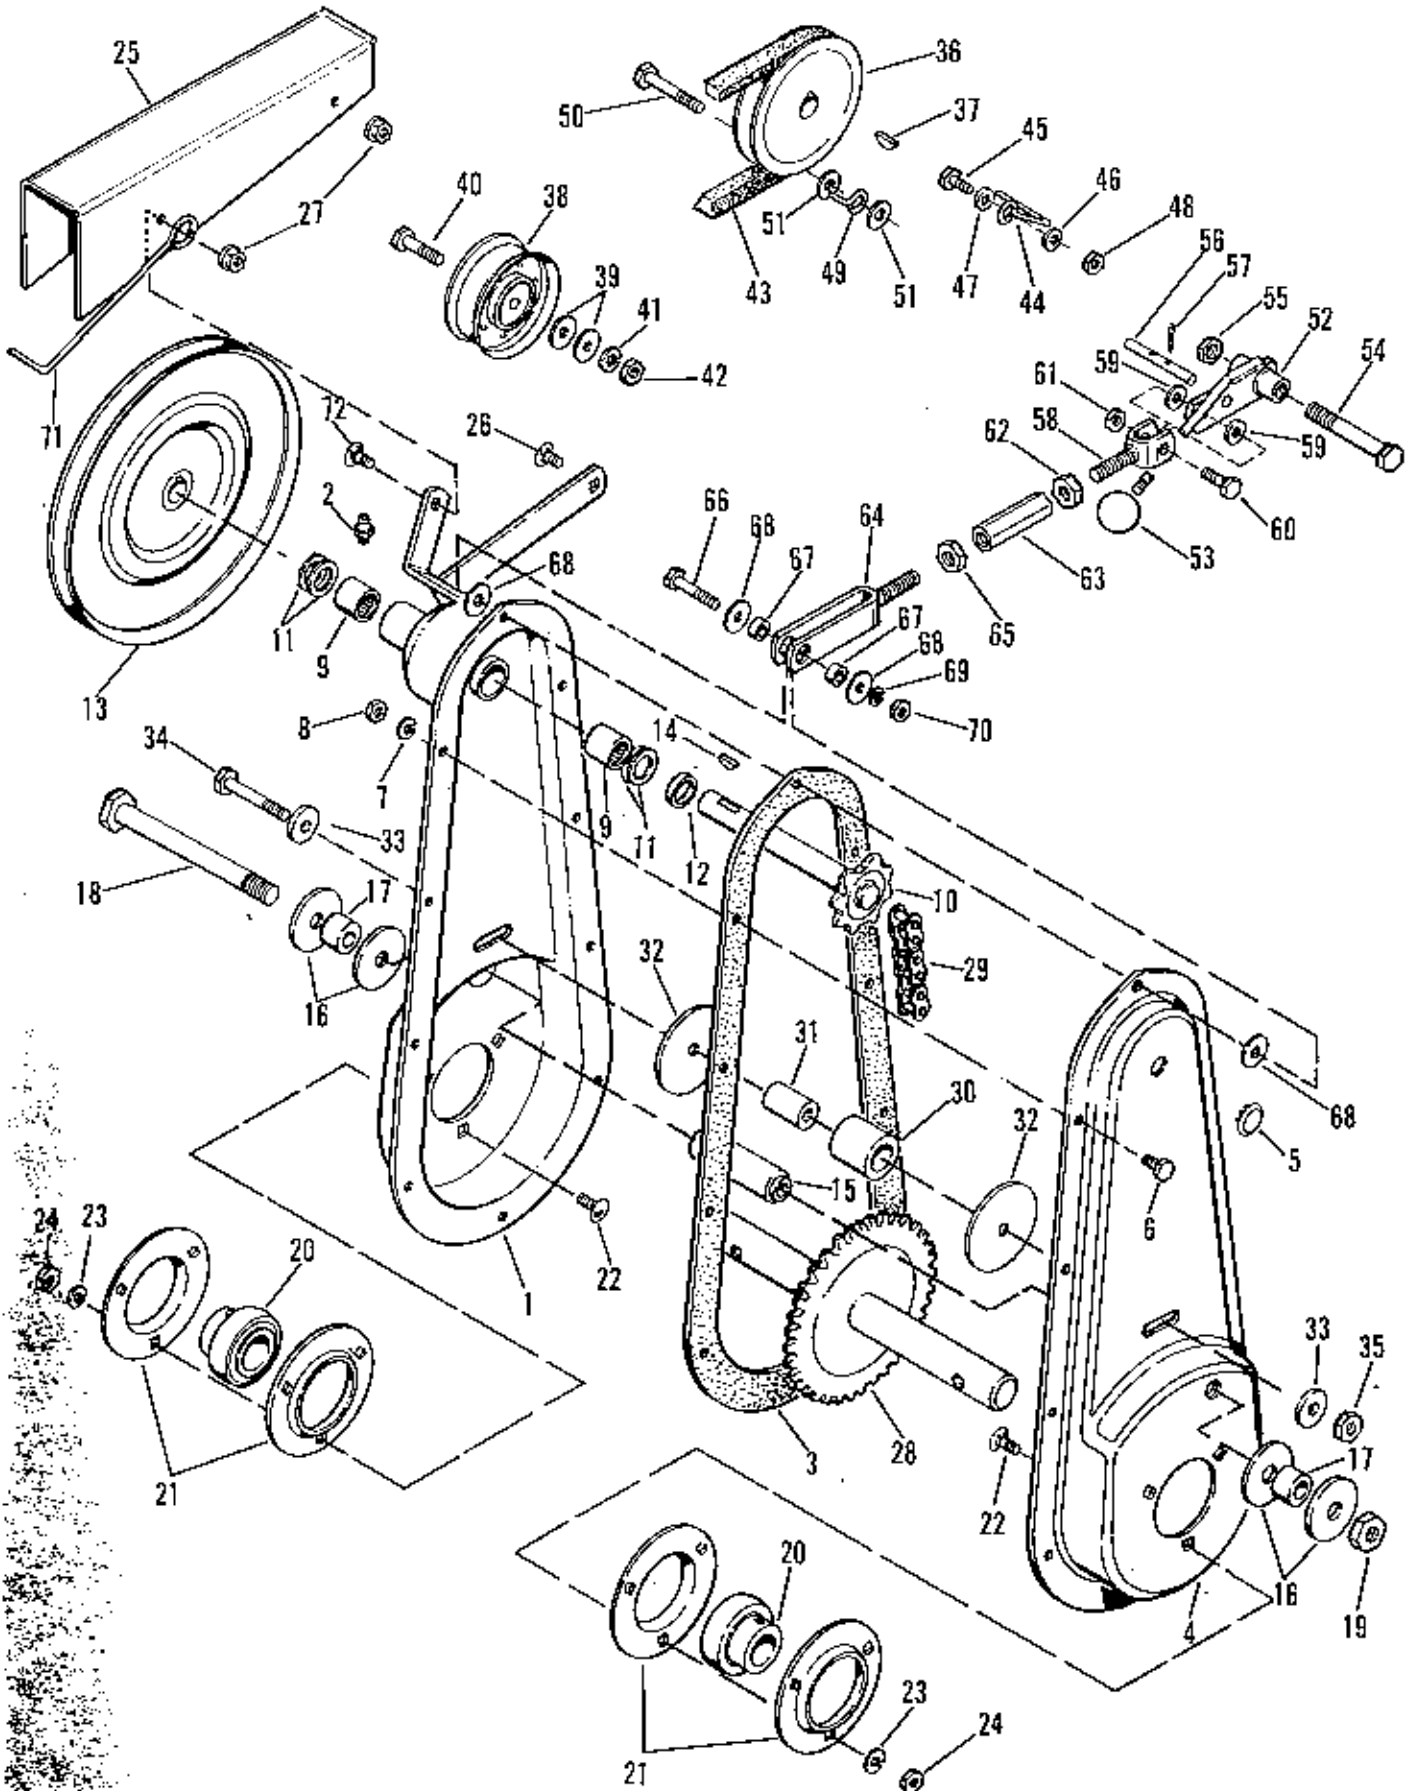

Simplicity[®]

5000 SYSTEM ATTACHMENTS

PARTS MANUAL

30" ROTARY TILLER
MFG. NO. 1600343
32" SNOW THROWER
MFG. NO. 1690034
VACUUM COLLECTOR (ENGINE DRIVEN)
MFG. NO. 1690025
36" VACUUM COLLECTOR ADAPTER
MFG. NO. 1690029
42" VACUUM COLLECTOR ADAPTER
MFG. NO. 1690028
ROVING NOZZLE
MFG. NO. 1690031
DUMP CART
MFG. NO. 1600236
DUMP CART COVER
MFG. NO. 1600395
26" REVITALIZER
MFG. NO. 1600342
42" SNOW PLOW & DOZER BLADE
MFG. NO. 1690085
42" SNOW PLOW & DOZER BLADE HITCH
MFG. NO. 1690037
40" DOZER BLADE
MFG. NO. 1600006
FRONT LIGHT KIT
MFG. NO. 1690041

Ref. No.	Part No.	Qty.	Description
1	170034	1	DEFLECTOR
2	105273	1	DEFLECTOR, End plate, L.H.
3	105274	1	DEFLECTOR, End plate, R.H.
4	923700	10	BOLT, Carriage, 5/16-18 x 1/2
5	917356	10	LOCKWASHER, 5/16
6	917372	10	NUT, hex, 5/16-18
7	170324	1	SUPPORT ASSEMBLY
8	923346	10	BOLT, Carriage, 5/16-18 x 3/4
9	917356	10	LOCKWASHER, 5/16
10	917372	10	NUT, hex, 5/16-18
11	170127	2	TINE HUB ASSEMBLY
12	118084	2	INNER TINE PLATE ASSY.
13	8152001	8	TINE BLADE L.H.
14	8152002	8	TINE BLADE R.H.
15	920488	16	CAPSCREW, Hex, 7/16-20 x 1-1/4
16	928867	16	LOCKNUT, hex, 7/16-20
17	118053	4	PIN
18	918451	4	PIN, Cotter, 1/8 x 3/4

Ref. No.	Part No.	Qty.	Description
1	161198	1	BODY ASSEMBLY
2	106853	1	SCRAPER BODY
3	925295	2	CAPSCREW, Hex, 5/16-18 x 5/8
4	923362	2	LOCKNUT, Full hex, 5/16-18
5	921959	6	CAPSCREW, Hex, 1/4-20 x 5/8
6	916964	6	LOCKWASHER, 1/4
7	916622	6	NUT, Full hex, 1/4-20
8	177434	2	SKID
9	922110	4	BOLT, Carriage, 3/8-16 x 3/4
10	917378	5	WASHER, Plain, 3/8
11	916965	7	LOCKWASHER, 3/8
12	916950	7	NUT, full hex, 3/8-16
13	106847	1	ROTOR ASSEMBLY
14	106732	2	BEARING, Cartridge
15	917397	6	CAPSCREW, Hex,
16	917356	12	LOCKWASHER, 5/16
17	917372	12	NUT, Full hex
18	106653	1	ROTOR, Sprocket
19	928691	2	SETSCREW, 5/16- 18 x 5/16