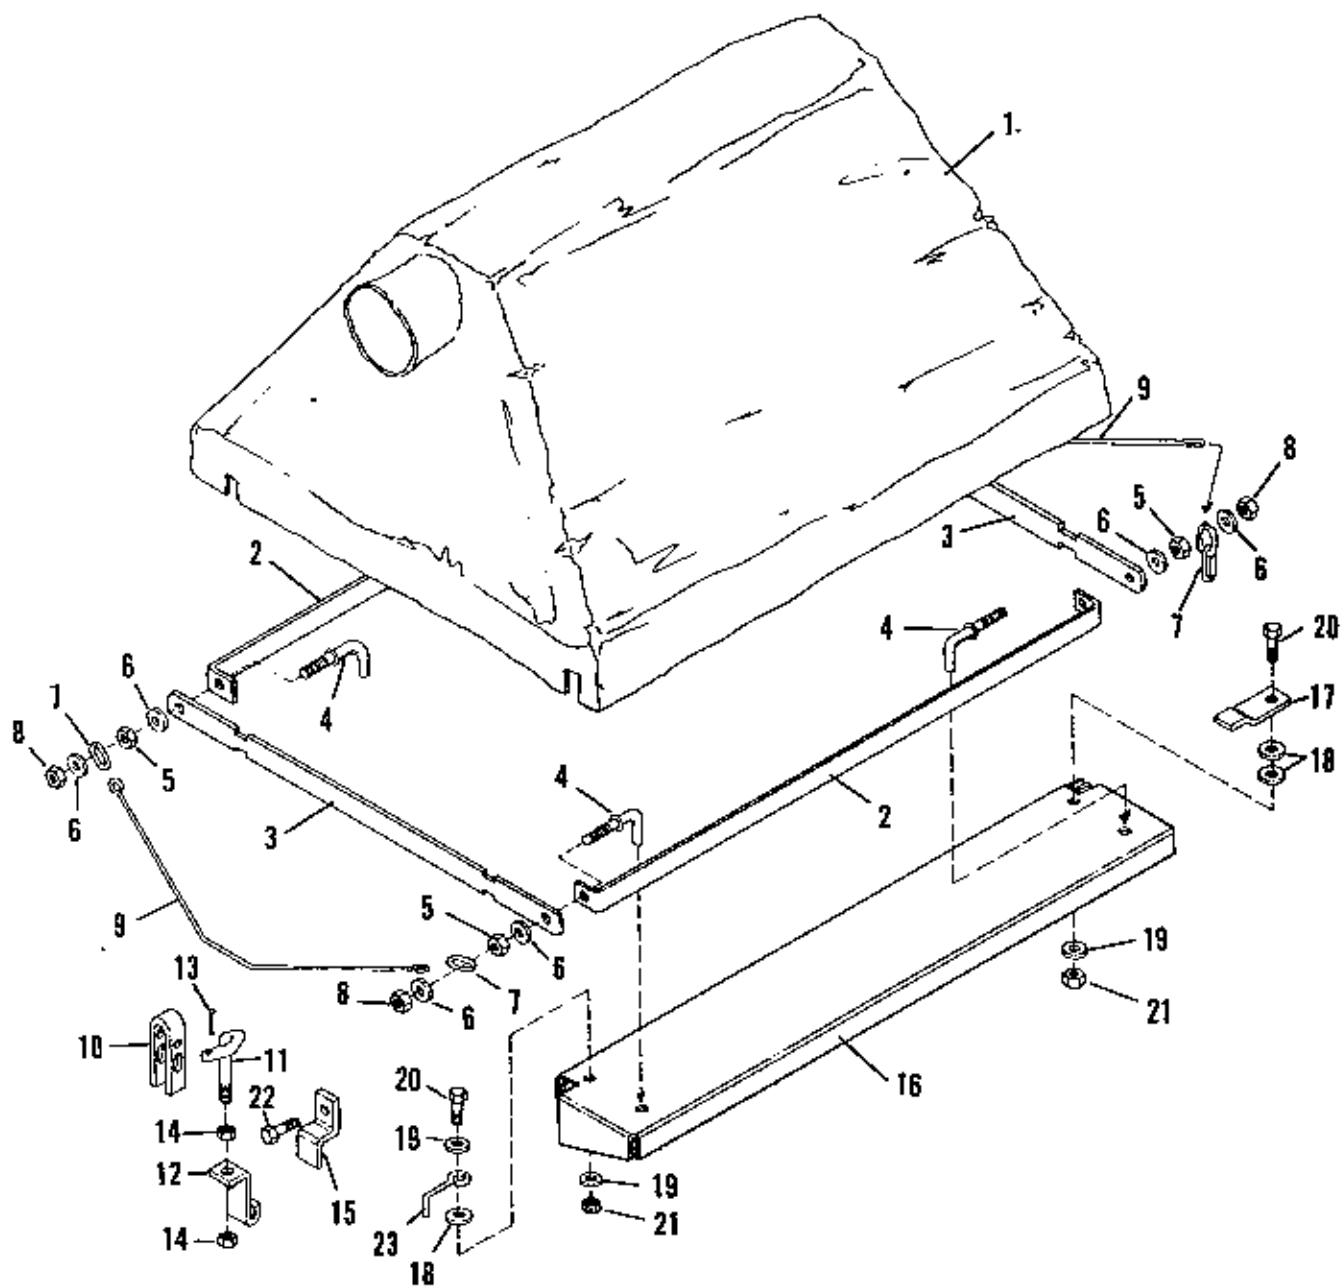

Ref. No.	Part No.	Qty.	Description
1	177917	1	COVER, Cart
2	178191	2	BAR, Side Reinf.
3	178192	2	BAR, End Reinf.
4	178189	4	PIN
5	916950	4	NUT, Hex, 3/8-16
6	917378	8	WASHER, Flat, 3/8
7	170134	6	LINK
8	923428	4	NUT, Centerlock, Hex
9	178188	2	BAIL
10	170002	2	LEVER
11	170001	2	LATCH, Rod
12	170000	2	LATCH
13	918452	2	PIN, Cotter

Ref. No.	Part No.	Qty.	Description
14	923428	4	NUT, Centerlock, Hex
15*	178190	1	BRACKET
16	178187	2	PANEL, Side
17	178198	2	BRACKET
18	159134	6	WASHER, Special
19	917642	6	WASHER, Plain, 5/16
20	917397	4	CAPSCREW, Hex, 5/16-18
21	923362	4	LOCKNUT, Hex, 5/16-18
22	917400	1	CAPSCREW, Hex, 3/8-16 x 1-1/4
23	163065	2	BELT, Stop

* Attached To Front of Dump Cart