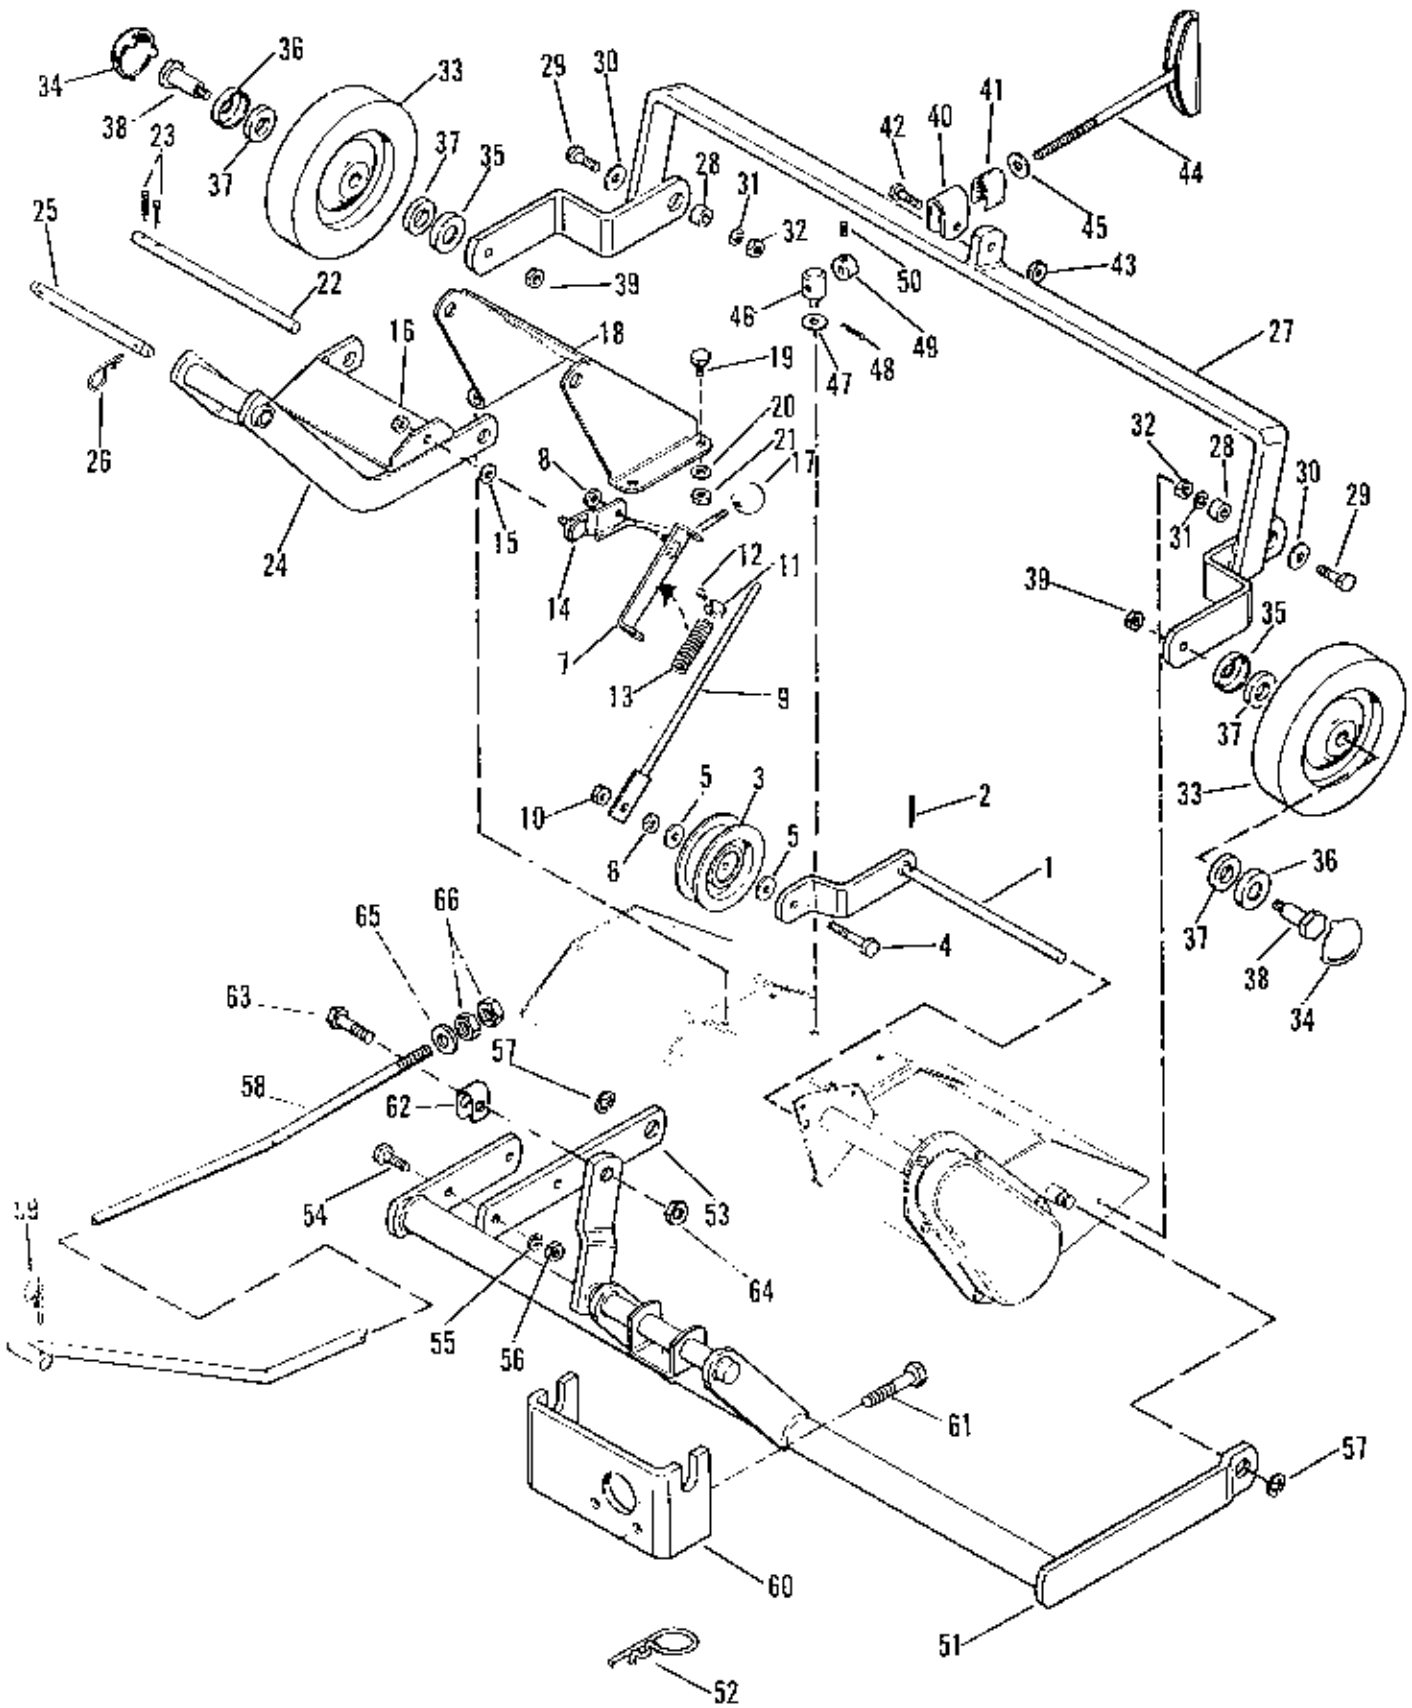

Ref. No.	Part No.	Qty.	Description
1	170390	1	Idler Arm Assembly
2	918452	1	Cotter Pin, 1/8 x 1" lg.
3	154534	1	Idler Pulley
4	919361	1	Hex Capscrew, 3/8"-16 x 1-3/4" lg.
5	917642	2	Plain Washer, 5/16"
6	923362	1	Hex Nut, Full, 3/8"-16
7	158406	1	Rod Guide Assembly
8	928698	1	Hex Nut Full Lock, Jam, 5/16"-18
9	170352	1	Clutch Rod Assembly
10	923428	1	Hex Nut, Full, 3/8"-16
11	8191022	1	Set Collar
12	928804	1	Set Screw, Sq. Hd., Clip Pt. 1/4"-20 x 3/8"
13	163103	1	Spring
14	170349	1	Clutch Lever Assembly
15	159134	1	Special Washer
16	923362	1	Hex Nut, Full, 5/16"-18
17	122005	1	Knob
18	170398	1	Arm Support
19	919318	4	Hex Capscrew, 5/16"-18 x 5/8" lg.
20	917356	4	Lock Washer, 5/16"
21	917317	4	Hex Nut, Full, 5/16"-18
22	170345	1	Pivot Pin
23	918452	2	Cotter Pin, 1/8" x 1" lg.
24	170399	1	Link Assembly
25	156266	1	Pin
26	8161045	2	Spring Clip
27	170421	1	Frame Assembly
28	153073	2	Spacer
29	907731	2	Hex Capscrew, 3/8"-16 x 1" lg.
30	917642	2	Plain Washer, 5/16"
31	916965	2	Lock Washer 3/8"
32	916950	2	Hex Nut, Full, 3/8"-16
33	108702	2	Wheel
34	108783	2	Hub Cap
35	108827	2	Seal Housing
36	108820	2	Seal Housing

Ref. No.	Part No.	Qty.	Description
37	108819	4	Wheel Seal
38	108764	2	Wheel Bolt
39	928731	2	Hex Nut, Lock, Jam 3/8"-16
40	152050	1	Rod Guide
41	121175	1	Liner
42	907729	1	Hex Capscrew, 5/16"-18 x 1-1/4" lg.
43	923362	1	Hex Nut Full, Lock, 5/16"-18
44	108415	1	Adjusting Screw Assembly
45	917378	1	Plain Washer, 3/8"
46	108172	1	Pivot
47	917642	1	Plain Washer, 5/16"
48	918447	1	Cotter Pin, 3/32" x 3/4" lg.
49	105201	1	Set Collar
50	930545	1	Soc. Hd. Set Screw, Hollow Pt., 1/4"-20 x 5/16" lg.
51	170403	1	Hitch Assembly
52	106788	1	Spring Clip
53	170415	1	R.H. Pivot Bar
54	916431	2	Hex Capscrew, 5/16"-18 x 1" lg.
55	917356	2	Lock Washer, 5/16"
56	917372	2	Hex Nut, Full, 5/16"-18
57	1602155	2	"E" Ring
58	176202	1	Lift Rod
59	8161045	1	Spring Clip
60	123096	1	Attachment Hitch
61	928726	2	Hex Capscrew, 3/8"-16 x 1-1/4" lg.
62	152050	1	Rod Guide
63	930570	1	Hex Capscrew, 5/16"-18 x 1-1/2" lg.
64	923362	1	Hex Nut, Full, Lock, 5/16"-18
65	918430	1	Plain Washer, 7/16"
66	919262	2	Hex Nut, Jam, 1/2"-20