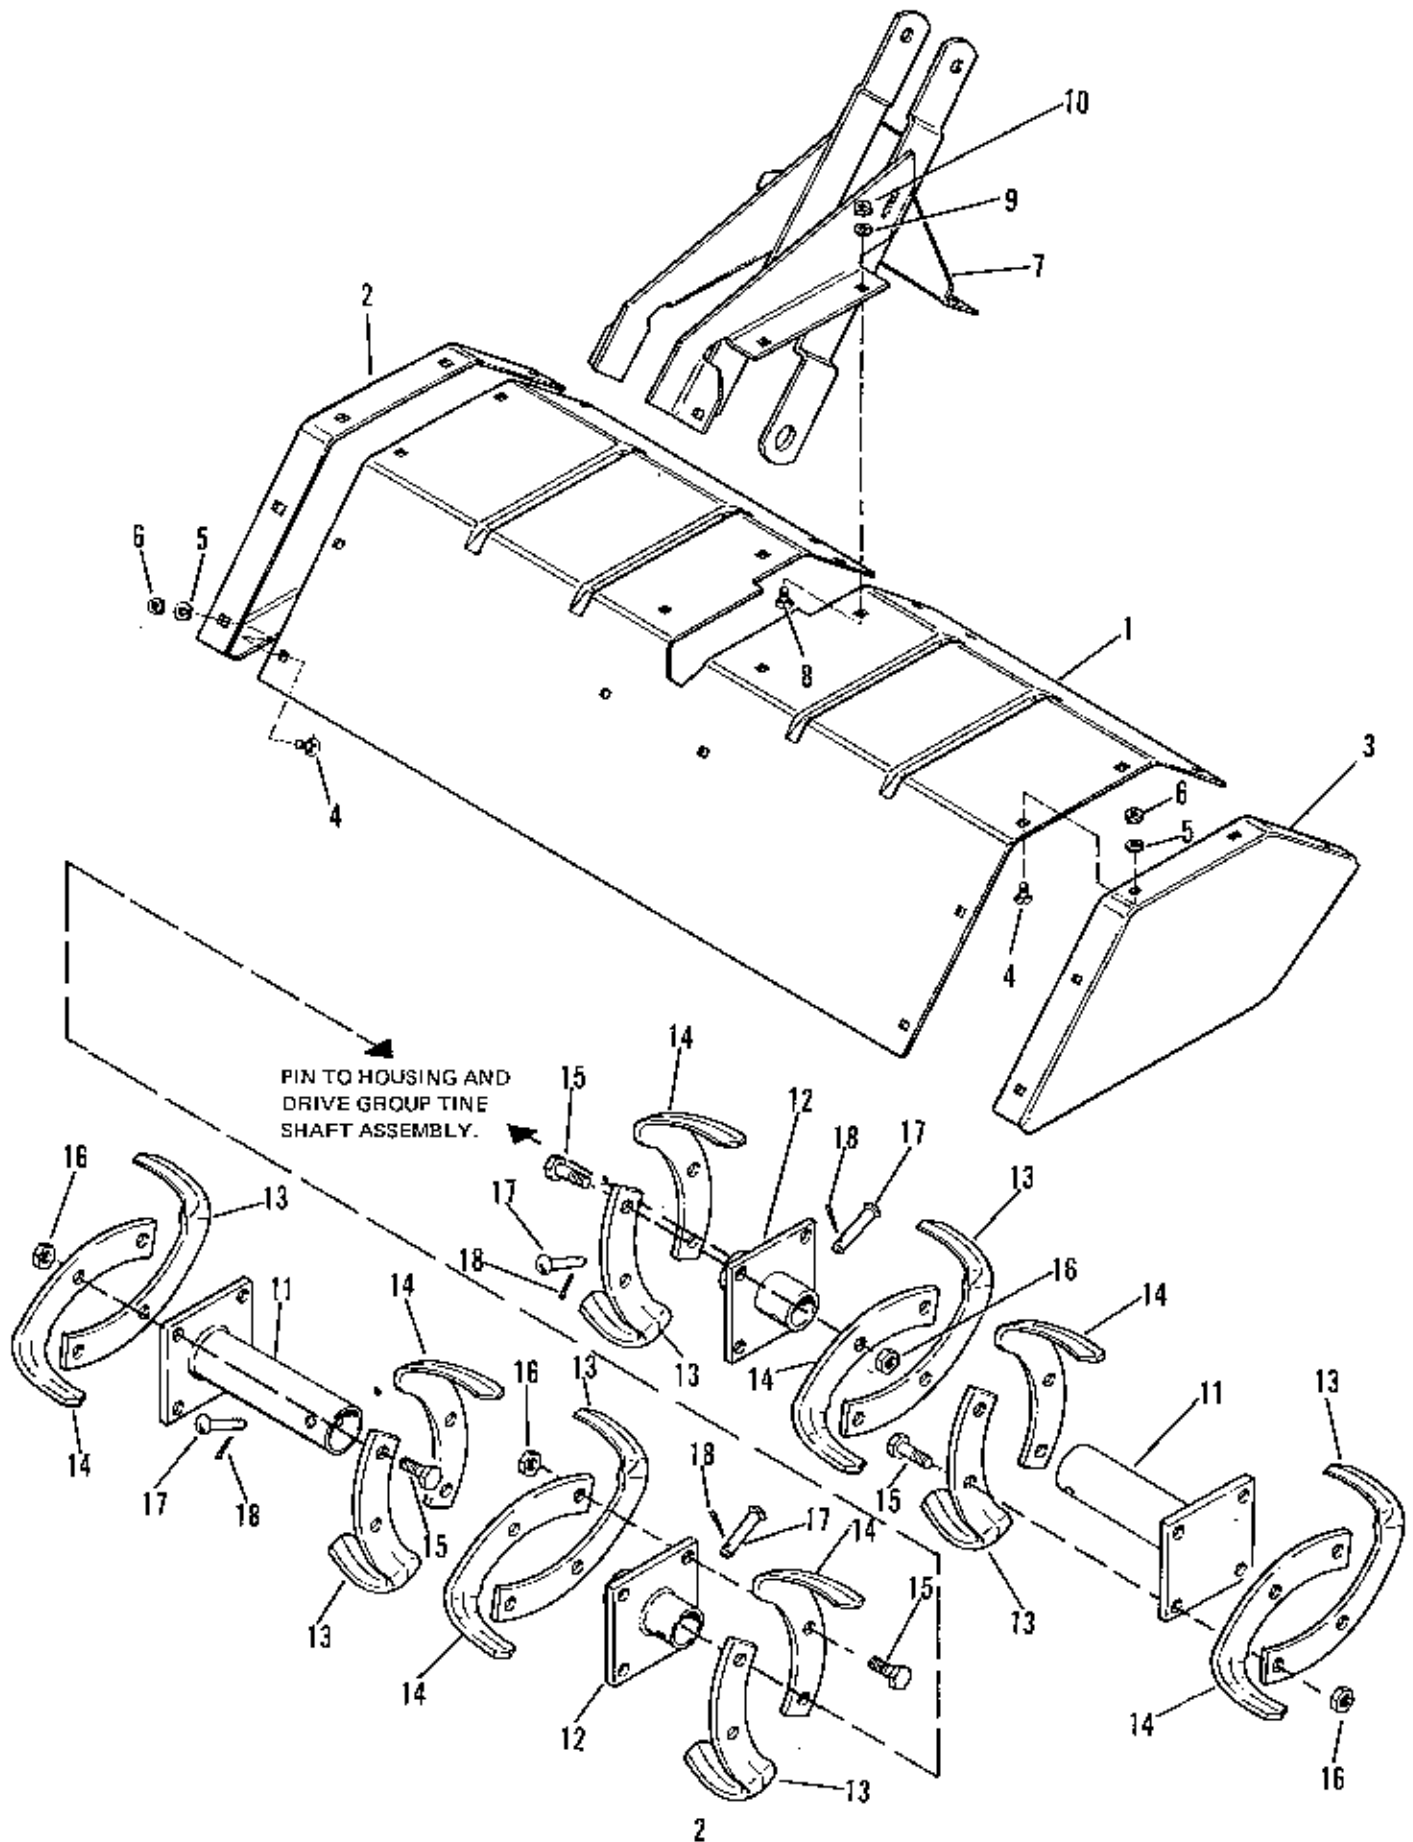

Simplicity[®]

5000 SYSTEM ATTACHMENTS

PARTS MANUAL

30" ROTARY TILLER
MFG. NO. 1600343
32" SNOW THROWER
MFG. NO. 1690034
VACUUM COLLECTOR (ENGINE DRIVEN)
MFG. NO. 1690025
36" VACUUM COLLECTOR ADAPTER
MFG. NO. 1690029
42" VACUUM COLLECTOR ADAPTER
MFG. NO. 1690028
ROVING NOZZLE
MFG. NO. 1690031
DUMP CART
MFG. NO. 1600236
DUMP CART COVER
MFG. NO. 1600395
26" REVITALIZER
MFG. NO. 1600342
42" SNOW PLOW & DOZER BLADE
MFG. NO. 1690085
42" SNOW PLOW & DOZER BLADE HITCH
MFG. NO. 1690037
40" DOZER BLADE
MFG. NO. 1600006
FRONT LIGHT KIT
MFG. NO. 1690041

Ref. No.	Part No.	Qty.	Description
1	170034	1	DEFLECTOR
2	105273	1	DEFLECTOR, End plate, L.H.
3	105274	1	DEFLECTOR, End plate, R.H.
4	923700	10	BOLT, Carriage, 5/16-18 x 1/2
5	917356	10	LOCKWASHER, 5/16
6	917372	10	NUT, hex, 5/16-18
7	170324	1	SUPPORT ASSEMBLY
8	923346	10	BOLT, Carriage, 5/16-18 x 3/4
9	917356	10	LOCKWASHER, 5/16
10	917372	10	NUT, hex, 5/16-18
11	170127	2	TINE HUB ASSEMBLY
12	118084	2	INNER TINE PLATE ASSY.
13	8152001	8	TINE BLADE L.H.
14	8152002	8	TINE BLADE R.H.
15	920488	16	CAPSCREW, Hex, 7/16-20 x 1-1/4
16	928867	16	LOCKNUT, hex, 7/16-20
17	118053	4	PIN
18	918451	4	PIN, Cotter, 1/8 x 3/4

Ref. No.	Part No.	Qty.	Description
1	161198	1	BODY ASSEMBLY
2	106853	1	SCRAPER BODY
3	925295	2	CAPSCREW, Hex, 5/16-18 x 5/8
4	923362	2	LOCKNUT, Full hex, 5/16-18
5	921959	6	CAPSCREW, Hex, 1/4-20 x 5/8
6	916964	6	LOCKWASHER, 1/4
7	916622	6	NUT, Full hex, 1/4-20
8	177434	2	SKID
9	922110	4	BOLT, Carriage, 3/8-16 x 3/4
10	917378	5	WASHER, Plain, 3/8
11	916965	7	LOCKWASHER, 3/8
12	916950	7	NUT, full hex, 3/8-16
13	106847	1	ROTOR ASSEMBLY
14	106732	2	BEARING, Cartridge
15	917397	6	CAPSCREW, Hex,
16	917356	12	LOCKWASHER, 5/16
17	917372	12	NUT, Full hex
18	106653	1	ROTOR, Sprocket
19	928691	2	SETSCREW, 5/16- 18 x 5/16