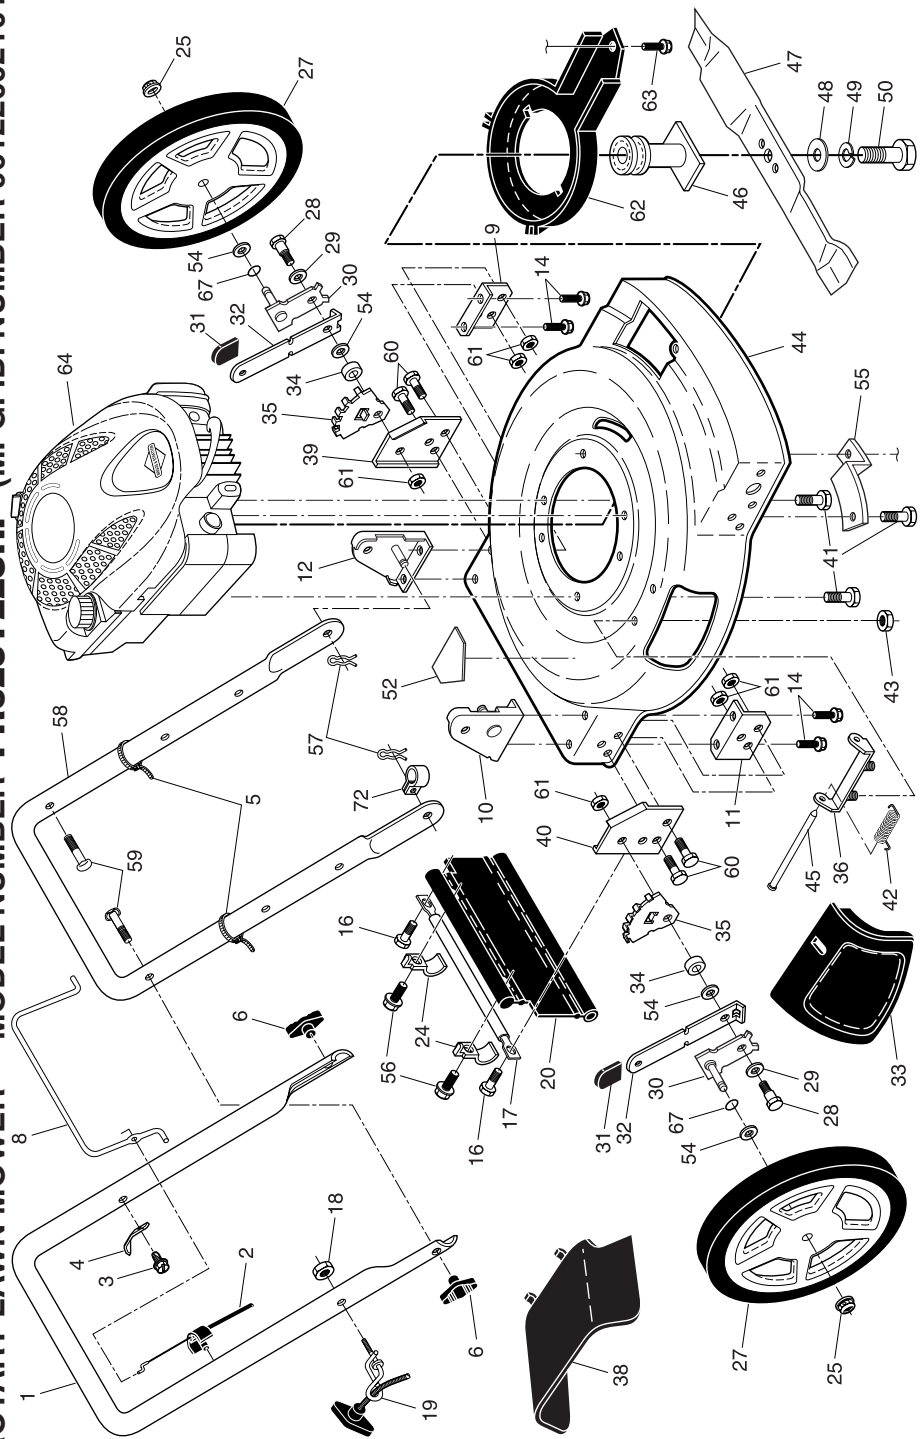

SERVICE NOTES

LIMITED WARRANTY

The Manufacturer warrants to the original consumer purchaser that this product as manufactured is free from defects in materials and workmanship. For a period of two (2) years from date of purchase by the original consumer purchaser, we will repair or replace, at our option, without charge for parts or labor incurred in replacing parts, any part which we find to be defective due to materials or workmanship. This Warranty is subject to the following limitations and exclusions.

1. This warranty does not apply to the engine, transaxle/transmission components, battery (except as noted below) or components parts thereof. Please refer to the applicable manufacturer's warranty on these items.
2. Transportation charges for the movement of any power equipment unit or attachment are the responsibility of the purchaser. Transportation charges for any parts submitted for replacement under this warranty must be paid by the purchaser unless such return is requested by the manufacturer.
3. Battery Warranty: On products equipped with a Battery, we will replace, without charge to you, any battery which we find to be defective in manufacture, during the first ninety (90) days of ownership. After ninety (90) days, we will exchange the Battery, charging you 1/12 of the price of a new Battery for each full month from the date of the original sale. Battery must be maintained in accordance with the instructions furnished.
4. The Warranty period for any products used for rental or commercial purposes is limited to 45 days from the date of original purchase.
5. This Warranty applies only to products which have been properly assembled, adjusted, operated, and maintained in accordance with the instructions furnished. This Warranty does not apply to any product which has been subjected to alteration, misuse, abuse, improper assembly or installation, delivery damage, or to normal wear of the product.
6. Exclusions: Excluded from this Warranty are belts, blades, blade adapters, normal wear, normal adjustments, standard hardware and normal maintenance.
7. In the event you have a claim under this Warranty, you must return the product to an authorized service dealer.

Should you have any unanswered questions concerning this Warranty, contact:

Poulan Pro
Customer Service Department
1030 Stevens Creek Road
Augusta, GA 30907 USA

In Canada contact:
Poulan Pro
Customer Service Department
5855 Terry Fox Way
Mississauga, Ontario L5V 3E4

giving the model number, serial number and date of purchase of your product and the name and address of the authorized dealer from whom it was purchased.

THIS WARRANTY DOES NOT APPLY TO INCIDENTAL OR CONSEQUENTIAL DAMAGES AND ANY IMPLIED WARRANTIES ARE LIMITED TO THE SAME TIME PERIODS STATED HEREIN FOR OUR EXPRESSED WARRANTIES.

Some areas do not allow the limitation of consequential damages or limitations of how long an implied Warranty may last, so the above limitations or exclusions may not apply to you. This Warranty gives you specific legal rights, and you may have other rights which vary from locale to locale.

This is a limited Warranty within the meaning of that term as defined in the Magnuson-Moss Act of 1975.

ROTARY LAWN MOWER -- MODEL NUMBER PR625Y22SHP (MFG. ID. NUMBER 96122002101)