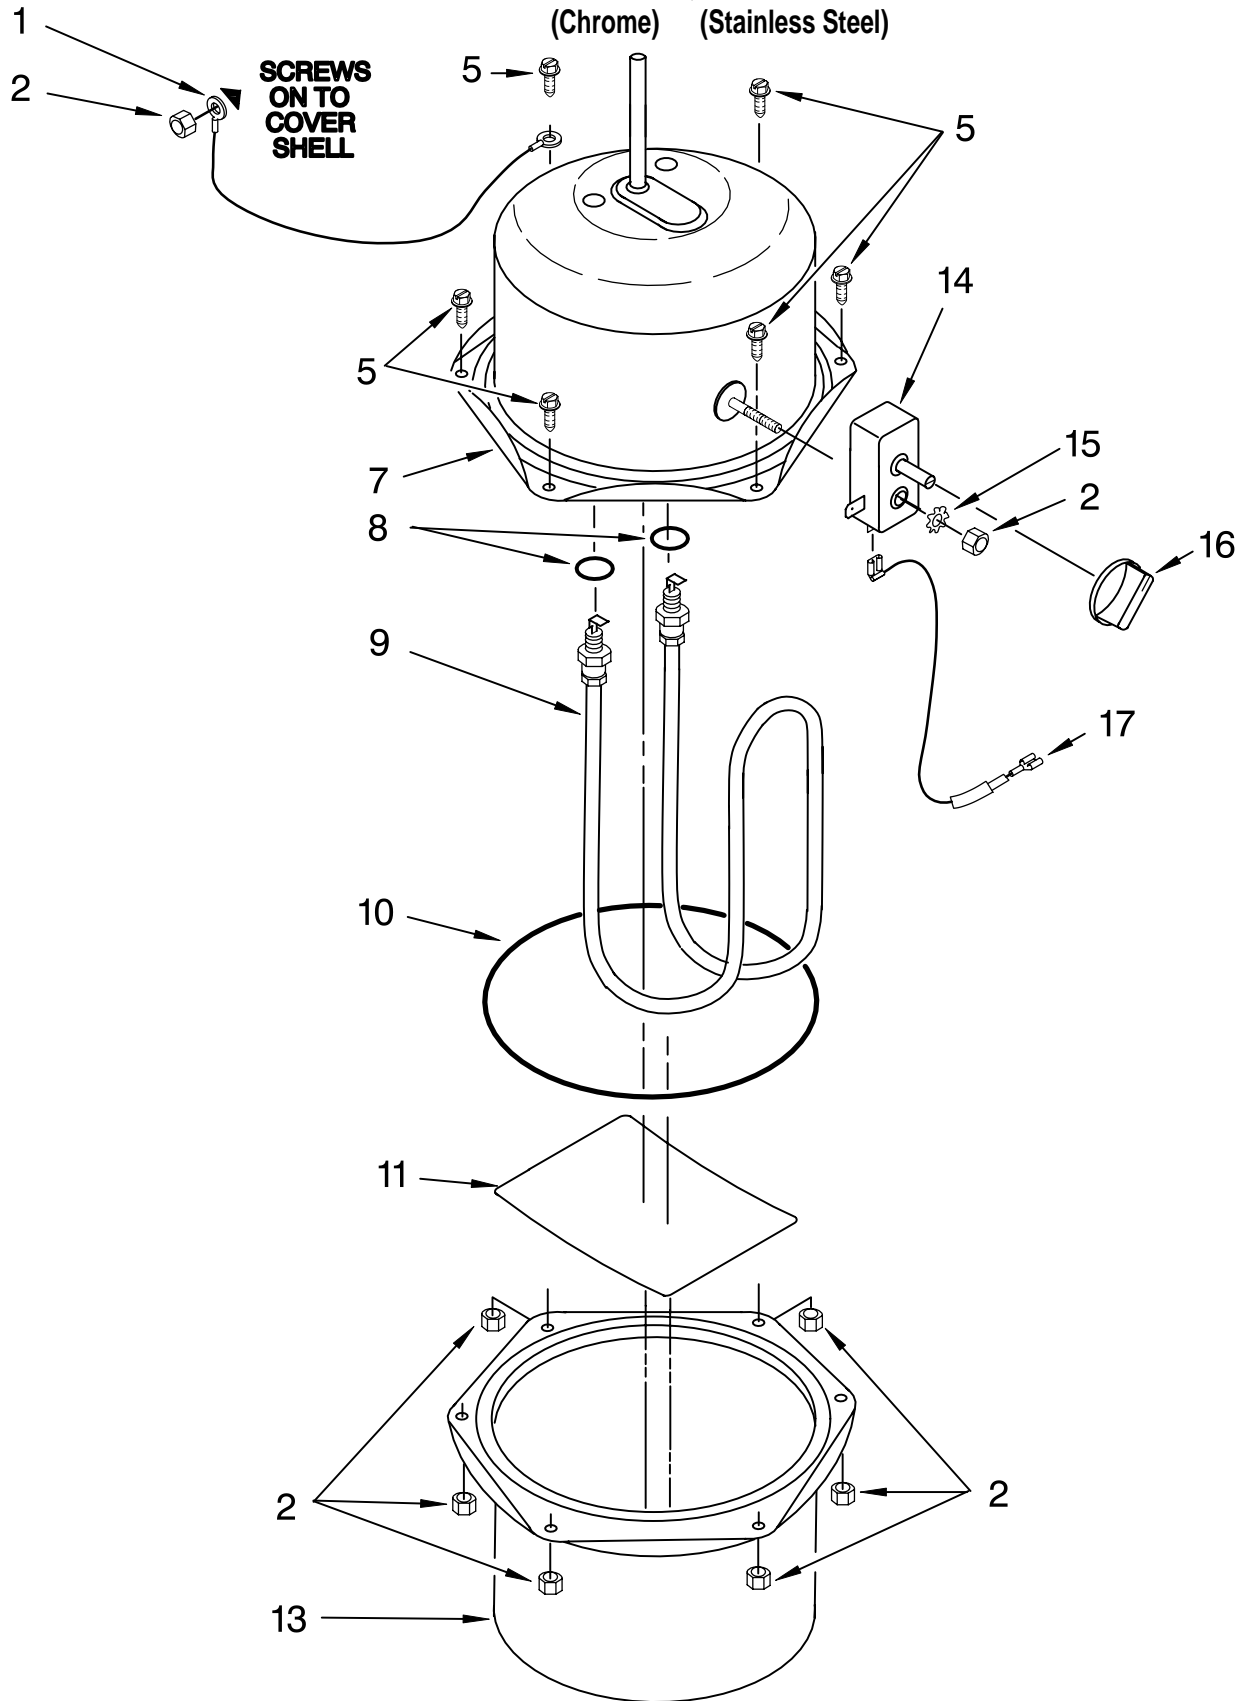

UPPER & LOWER TANK SHELL

For Models: KHWC160PCR1, KHWC160PSS1

(Chrome) (Stainless Steel)

FOR ORDERING INFORMATION REFER TO PARTS PRICE LIST

UPPER & LOWER TANK SHELL

For Models: KHWC160PCR1, KHWC160PSS1
(Chrome) (Stainless Steel)

Illus.	Part	
No.	No.	DESCRIPTION
1	3192080	Ground Wire
2	4159072	Nut
5	3400829	Screw
7	3193068	Shell, Tank Upper
8	4159825	O-Ring
9	3191376	Element, Heating
10	4159824	O-Ring
11	4176126	Deflector
13	8565547	Shell, Tank Lower
14	3193512	Thermostat
15	4159493	Lockwasher
16	3192538	Knob, Thermostat
17	3193190	Fuse, Thermo

FOR ORDERING INFORMATION REFER TO PARTS PRICE LIST