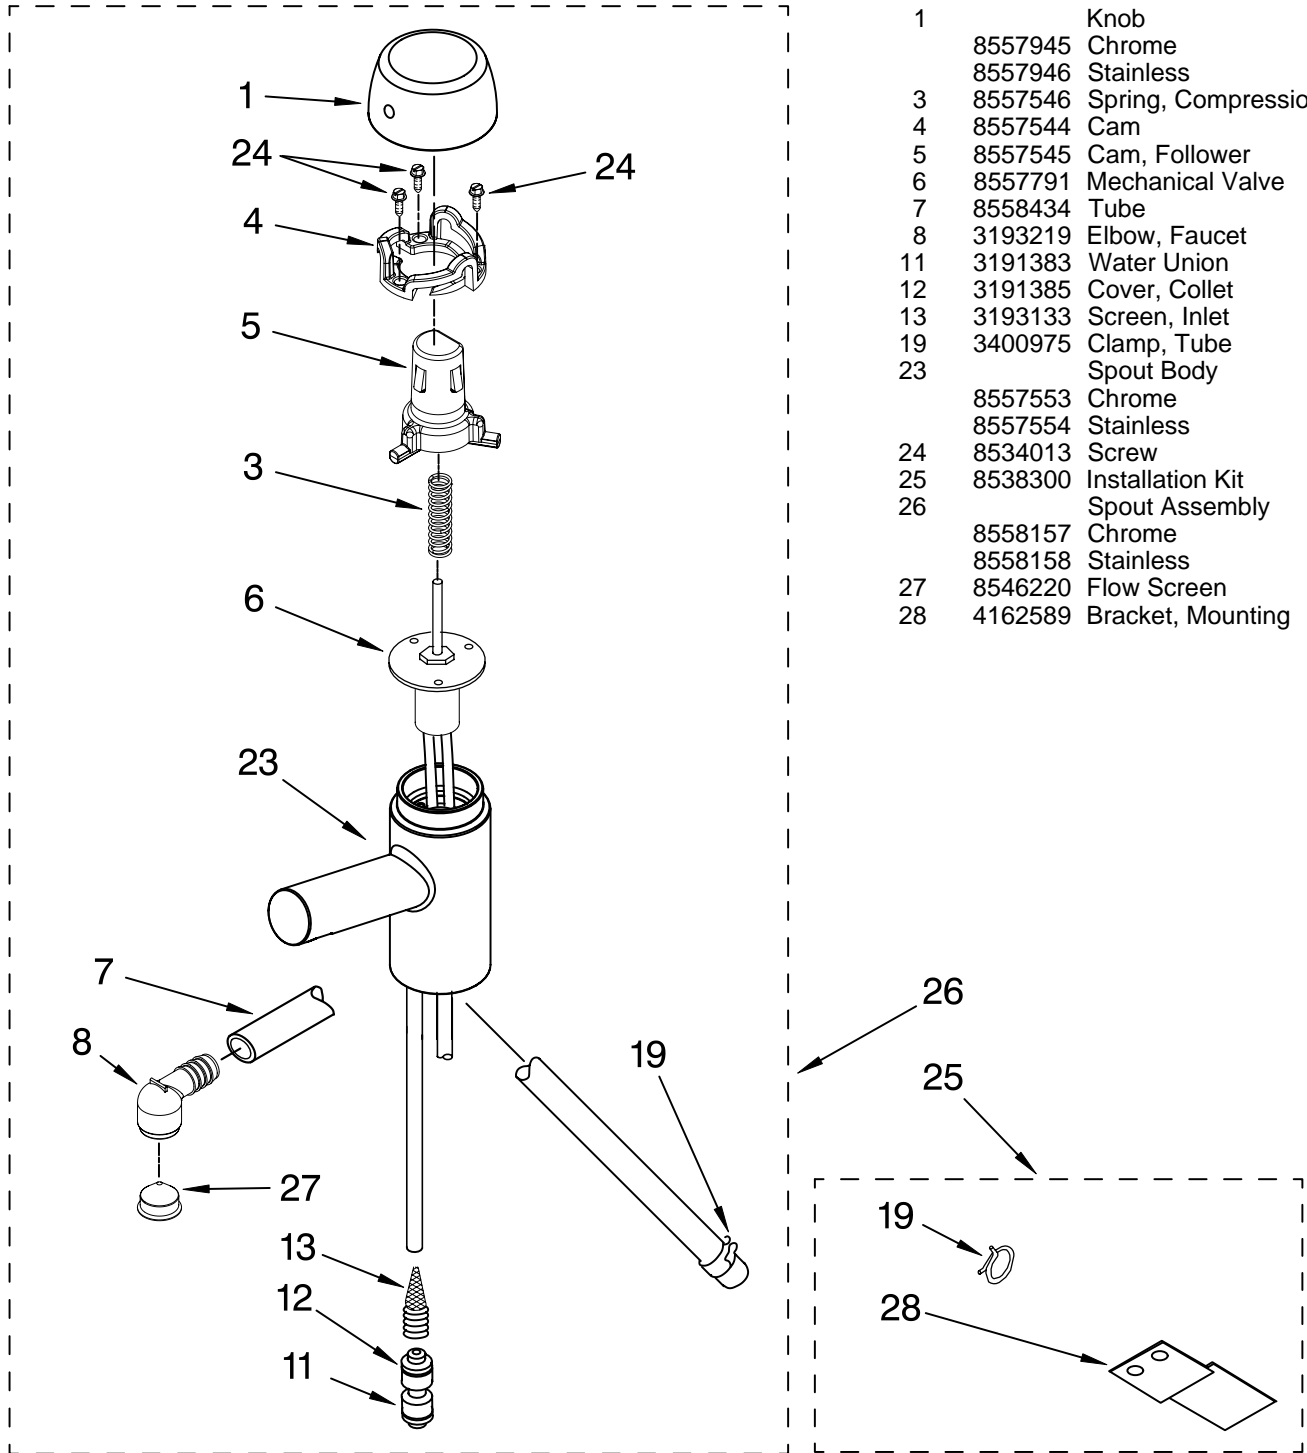

# UPPER & LOWER TANK SHELL

For Models: KHWC160PCR1, KHWC160PSS1  
(Chrome) (Stainless Steel)

<b>Illus.</b>	<b>Part</b>	
<b>No.</b>	<b>No.</b>	<b>DESCRIPTION</b>
1	3192080	Ground Wire
2	4159072	Nut
5	3400829	Screw
7	3193068	Shell, Tank Upper
8	4159825	O-Ring
9	3191376	Element, Heating
10	4159824	O-Ring
11	4176126	Deflector
13	8565547	Shell, Tank Lower
14	3193512	Thermostat
15	4159493	Lockwasher
16	3192538	Knob, Thermostat
17	3193190	Fuse, Thermo

# SPOUT UNIT PARTS

For Models: KHWC160PCR1, KHWC160PSS1  
(Chrome) (Stainless Steel)

Illus. No.	Part No.	DESCRIPTION
1		Knob
	8557945	Chrome
	8557946	Stainless
3	8557546	Spring, Compression
4	8557544	Cam
5	8557545	Cam, Follower
6	8557791	Mechanical Valve
7	8558434	Tube
8	3193219	Elbow, Faucet
11	3191383	Water Union
12	3191385	Cover, Collet
13	3193133	Screen, Inlet
19	3400975	Clamp, Tube
23		Spout Body
	8557553	Chrome
	8557554	Stainless
24	8534013	Screw
25	8538300	Installation Kit
26		Spout Assembly
	8558157	Chrome
	8558158	Stainless
27	8546220	Flow Screen
28	4162589	Bracket, Mounting