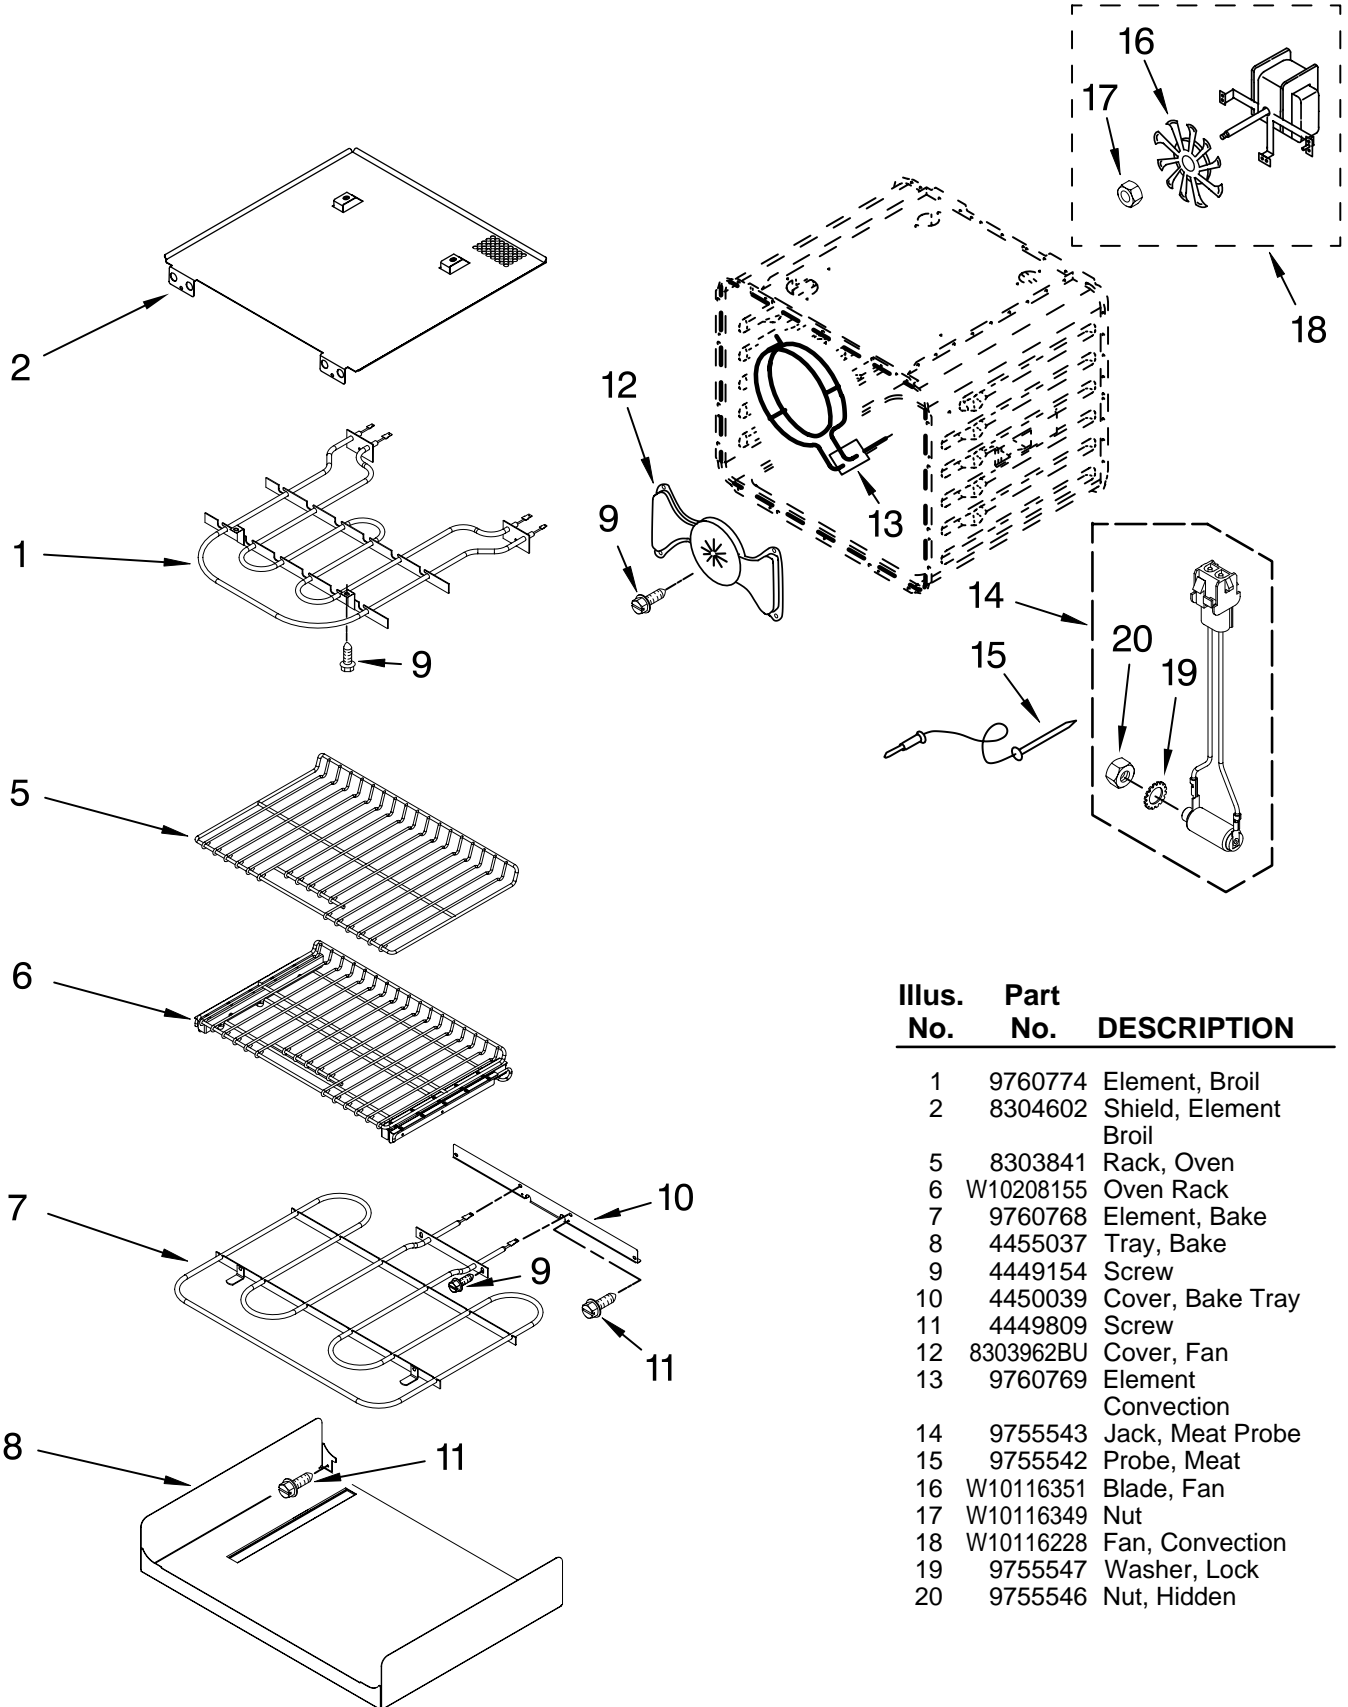

FOR ORDERING INFORMATION REFER TO PARTS PRICE LIST

OVEN DOOR PARTS

For Models:KEBS107SSS03

(Stainless)

Illus. No.	Part No.	DESCRIPTION
1	8303737BL	Door Liner
2	W10174285	Hinge, Door (2)
3	3196183	Screw
4	8304581BL	Vent, Door Top
5	8304377	Right Bracket, Door
	8304378	Left

Illus. No.	Part No.	DESCRIPTION
6	W10137044	Cover, Hinge Right
	W10137043	Left
7	8303731	Glass, Inner
8	4449743	Screw
10	8304523	Seal
11	8304360BL	Bracket, Handle

Illus. No.	Part No.	DESCRIPTION
12	W10237350	Door Glass, Assy Includes #17
13	8303774SS	Door Handle
15	8303745BL	Frame, Door Side
16	8303746	Bracket, Top Door
17	8304603SS	Badge
18	8304522	Bumper, Glass

FOR ORDERING INFORMATION REFER TO PARTS PRICE LIST

INTERNAL OVEN PARTS

For Models:KEBS107SSS03

(Stainless)

Illus. No.	Part No.	DESCRIPTION
1	9760774	Element, Broil
2	8304602	Shield, Element Broil
5	8303841	Rack, Oven
6	W10208155	Oven Rack
7	9760768	Element, Bake
8	4455037	Tray, Bake
9	4449154	Screw
10	4450039	Cover, Bake Tray
11	4449809	Screw
12	8303962BU	Cover, Fan
13	9760769	Element Convection
14	9755543	Jack, Meat Probe
15	9755542	Probe, Meat
16	W10116351	Blade, Fan
17	W10116349	Nut
18	W10116228	Fan, Convection
19	9755547	Washer, Lock
20	9755546	Nut, Hidden