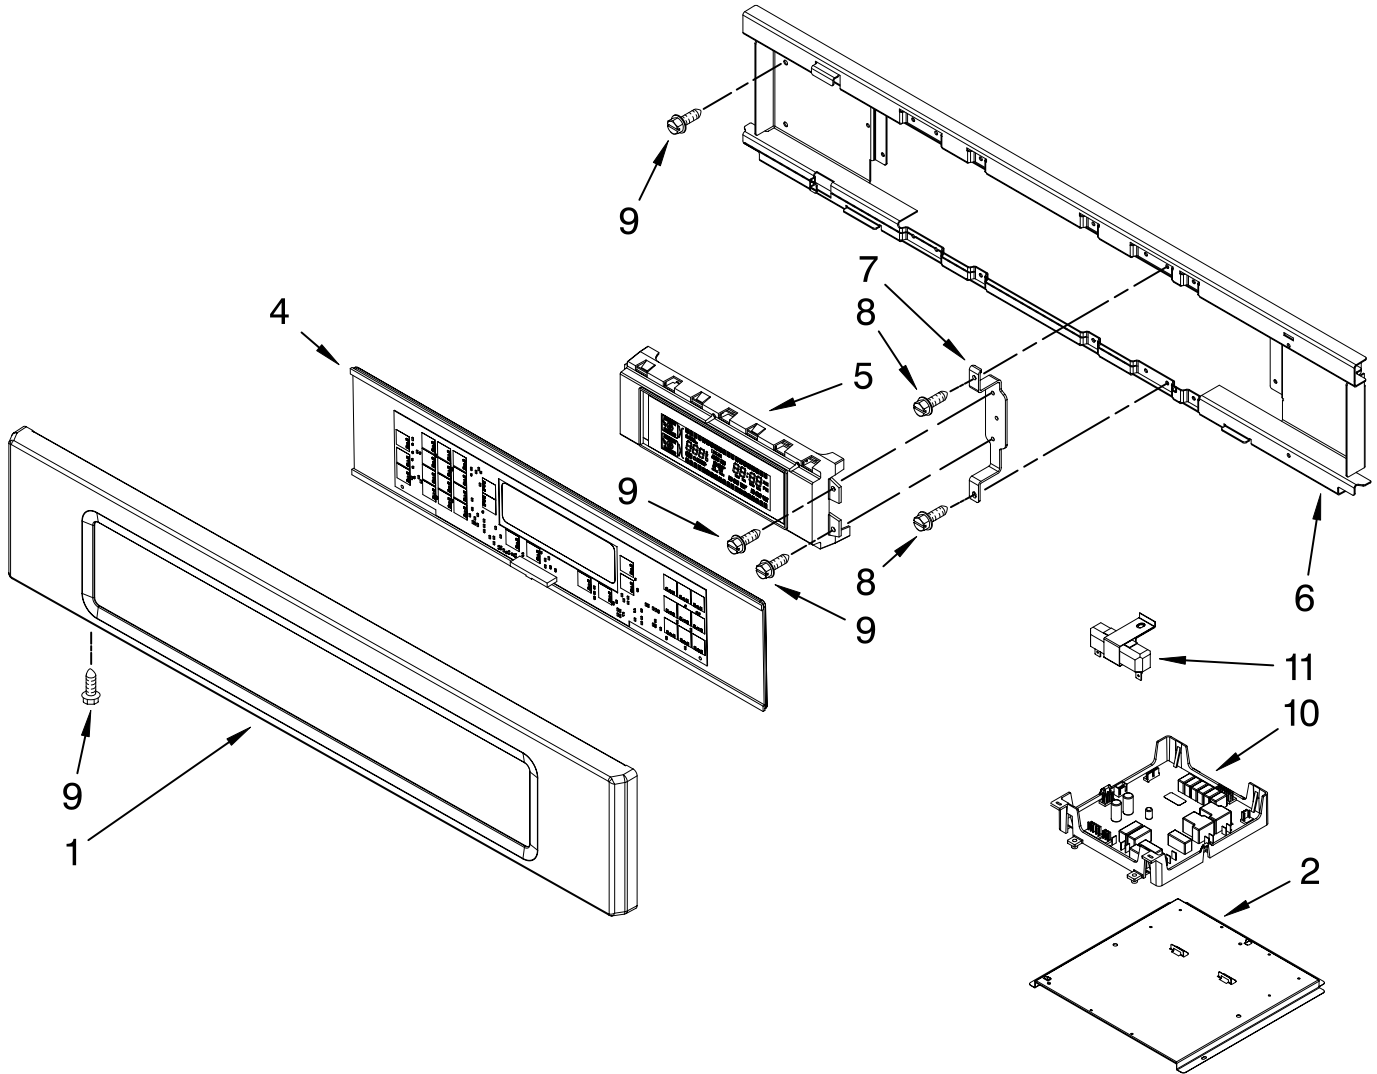

**FOLLOWING PARTS
NOT ILLUSTRATED**

INSULATION

8303965	Insulation, Wrap
8303967	Insulation, Back

CONTROL PANEL PARTS

For Models:KEBS107SSS03

(Stainless)

Illus. No.	Part No.	DESCRIPTION
1	W10216219	Panel, Control
2	8303687	Support, Appliance Manager
4	8303879	Control Panel, Glass Touch
5	W10118733	User Interface
6	8303719	Backer, Control
7	8303887	Bracket, Enclosure
8	4449154	Screw
9	3400832	Screw
10	W10119143	Appliance Manager
11	8304441	Resistor, Drop

FOR ORDERING INFORMATION REFER TO PARTS PRICE LIST

OVEN DOOR PARTS

For Models:KEBS107SSS03

(Stainless)

Illus. No.	Part No.	DESCRIPTION
1	8303737BL	Door Liner
2	W10174285	Hinge, Door (2)
3	3196183	Screw
4	8304581BL	Vent, Door Top
5	8304377	Right Bracket, Door
	8304378	Left