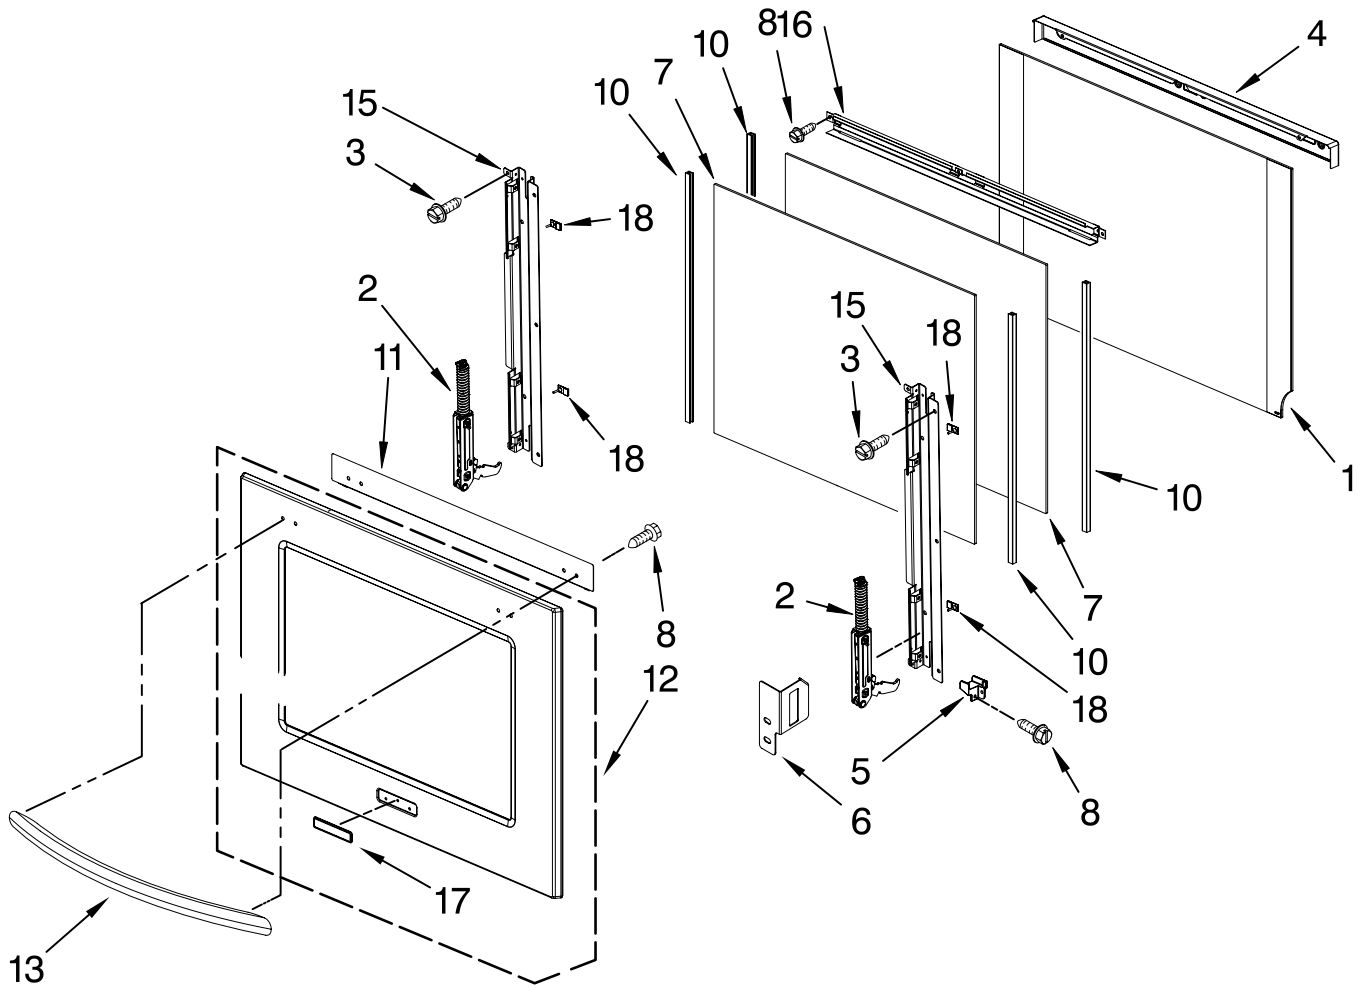

**FOLLOWING PARTS
NOT ILLUSTRATED**

INSULATION

8303965	Insulation, Wrap
8303967	Insulation, Back

CONTROL PANEL PARTS

For Models:KEBS107SSS03

(Stainless)

Illus. No.	Part No.	DESCRIPTION
1	W10216219	Panel, Control
2	8303687	Support, Appliance Manager
4	8303879	Control Panel, Glass Touch
5	W10118733	User Interface
6	8303719	Backer, Control
7	8303887	Bracket, Enclosure
8	4449154	Screw
9	3400832	Screw
10	W10119143	Appliance Manager
11	8304441	Resistor, Drop

FOR ORDERING INFORMATION REFER TO PARTS PRICE LIST

OVEN DOOR PARTS

For Models:KEBS107SSS03

(Stainless)

Illus. No.	Part No.	DESCRIPTION
1	8303737BL	Door Liner
2	W10174285	Hinge, Door (2)
3	3196183	Screw
4	8304581BL	Vent, Door Top
5	8304377	Right Bracket, Door
	8304378	Left