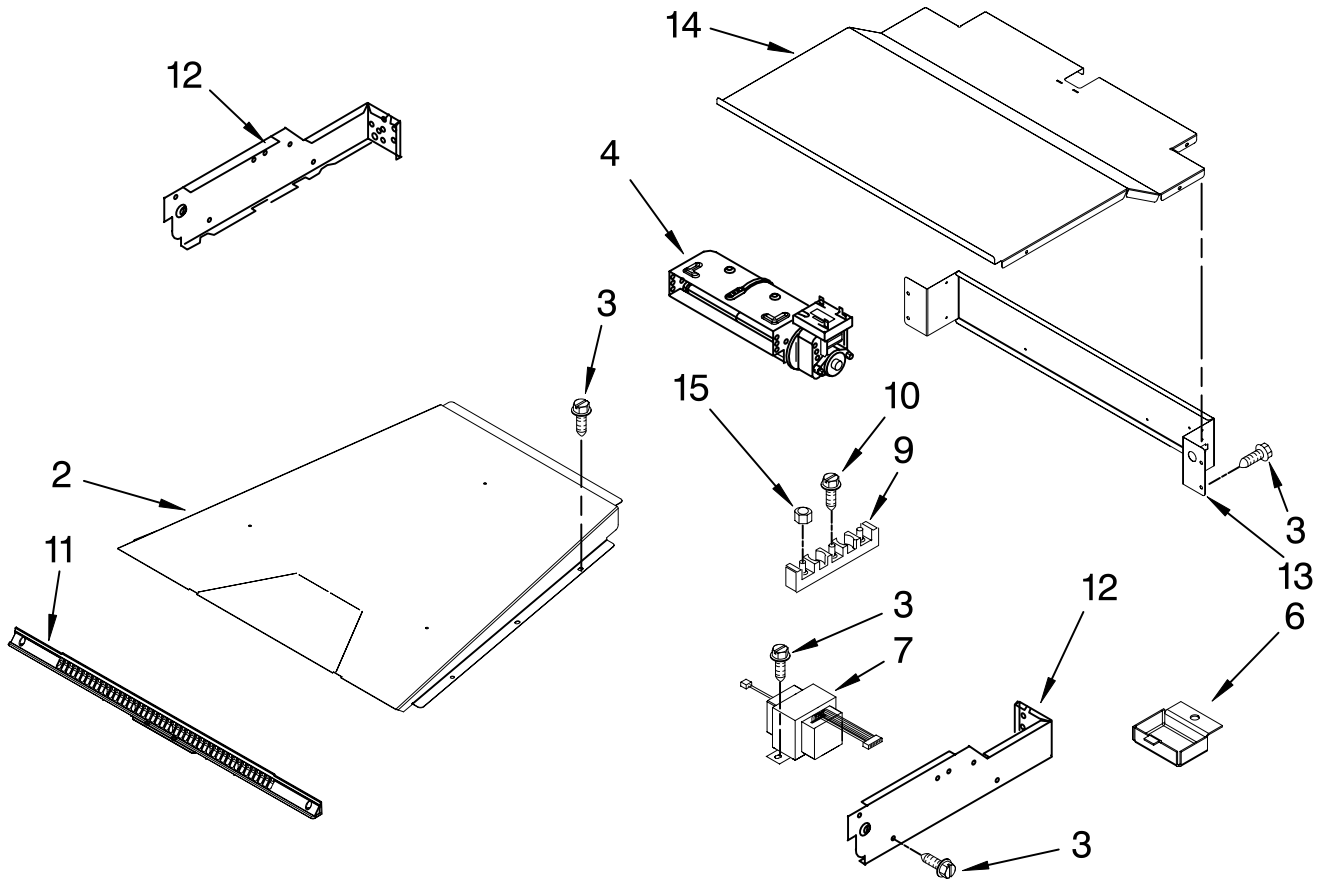

TOP VENTING PARTS

For Models:KEBS107SSS03

(Stainless)

Illus. No.	Part No.	DESCRIPTION
2	8304643	Duct, Air Outlet
3	4449809	Screw
4	8303972	Blower, 60mm
6	8285593	Connector, Cover
7	W10111628	Control, Transformer
9	4449868	Block, Terminal
10	3400080	Screw
11	8303684	Vent, Control Panel
12	8303518	Right Side, Control Top
	8304255	Left Side, Control Top
13	8303520	Back, Control
14	8304219	Cover, Top
15	112432	Nut (3)

FOR ORDERING INFORMATION REFER TO PARTS PRICE LIST