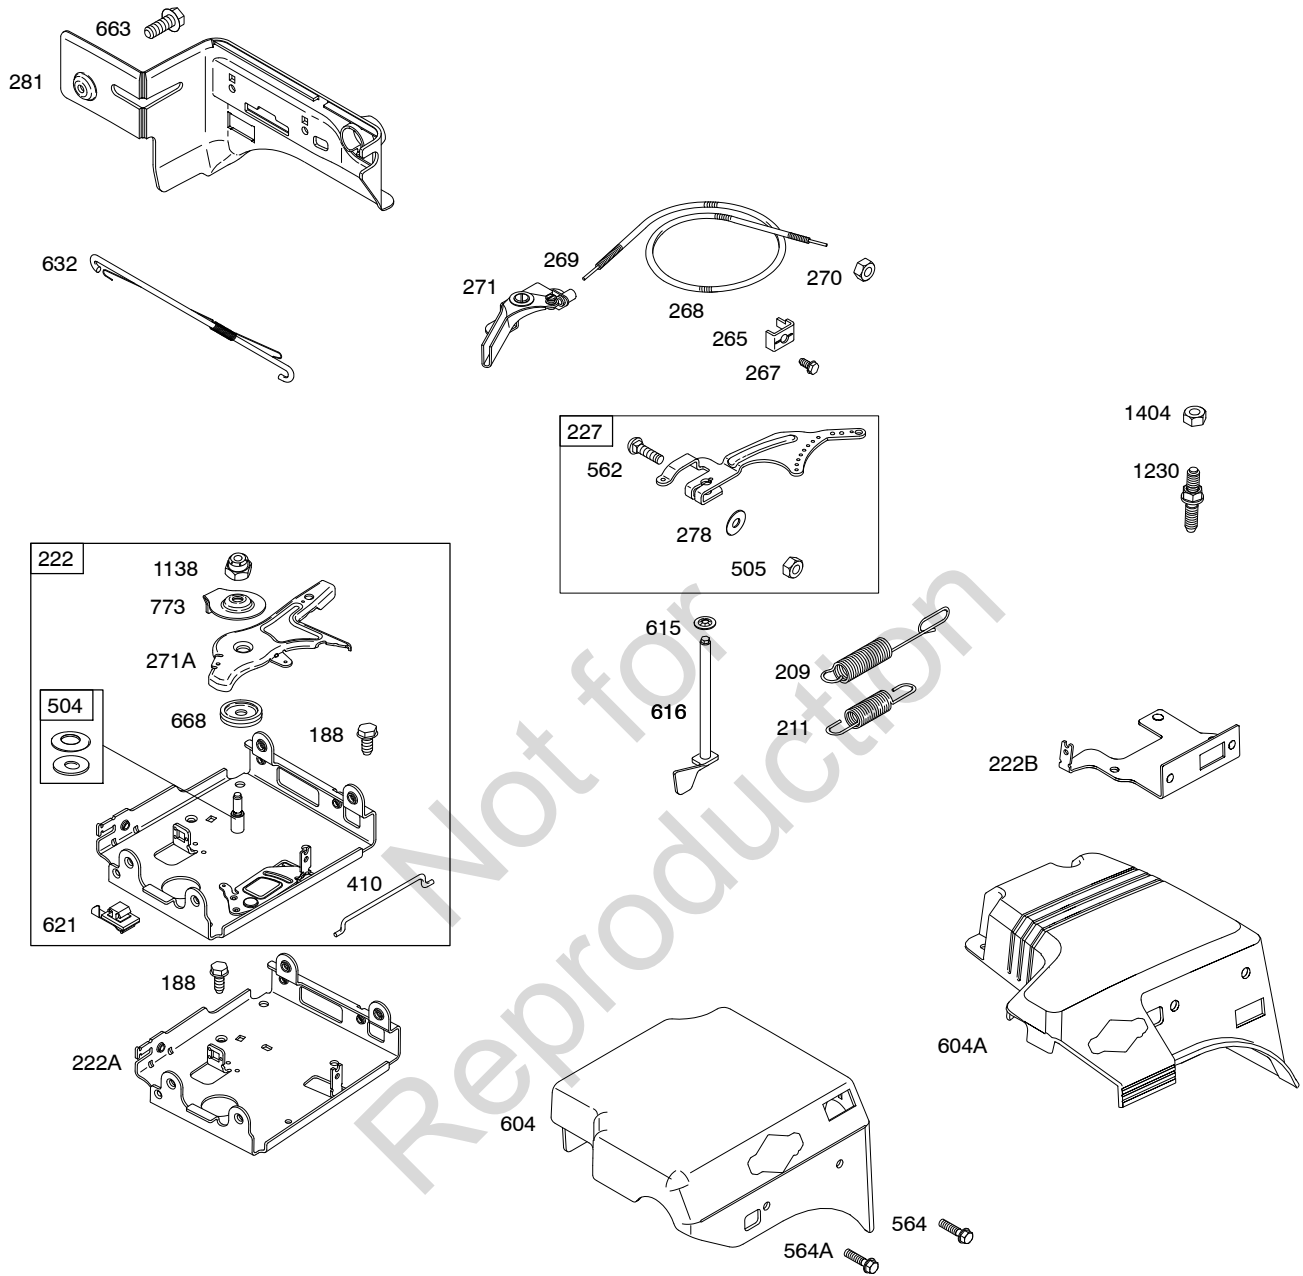

Illustrations cover a range of engines. Parts shown without corresponding text may not be used on your specific engine.
6444-7 Assemblies include all parts shown in frames. 10/07/2008