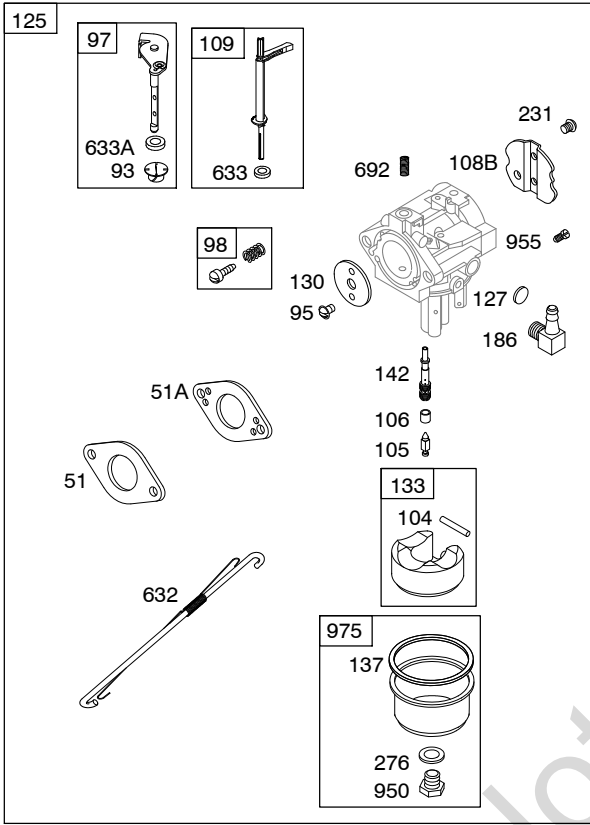

GHOSTED PARTS ARE NOT SERVICEABLE
AND ARE SHOWN FOR REFERENCE ONLY.