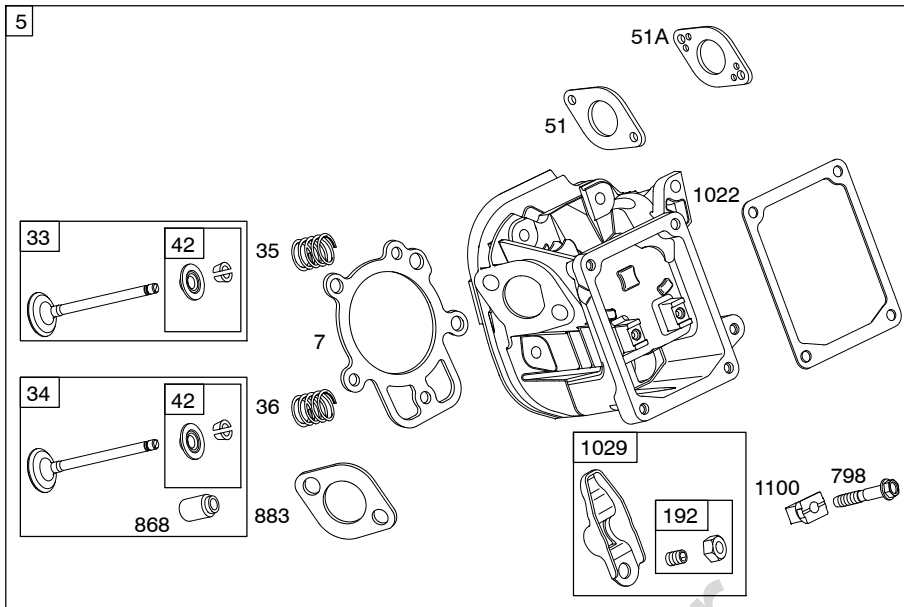

Illustrated Parts List

Model Series

204400

TYPE NUMBERS
0036 through 0536.

TABLE OF CONTENTS

Air Cleaner	5
Alternator	9
Blower Housing/Shrouds	6
Camshaft	2
Carburetor	4
Controls	7
Crankcase Cover	2
Crankshaft	2
Cylinder	2
Cylinder Head	3
Electric Starter	8
Exhaust System	5
Flywheel	6
Fuel Supply	8
Gasket Set - Engine	3
Gasket Set - Valve	3
Governor Spring	7
Ignition	9
Kit - Carburetor Overhaul	4
Lubrication	2
Operator's Manual	2
Piston/Rings/Connecting Rod	2
Rewind Starter	6
Valves	3
Warning Label	2

REQUIRED when replacing parts with warning labels affixed.

Illustrations cover a range of engines. Parts shown without corresponding text may not be used on your specific engine.
 6444-2 Assemblies include all parts shown in frames. 10/07/2008