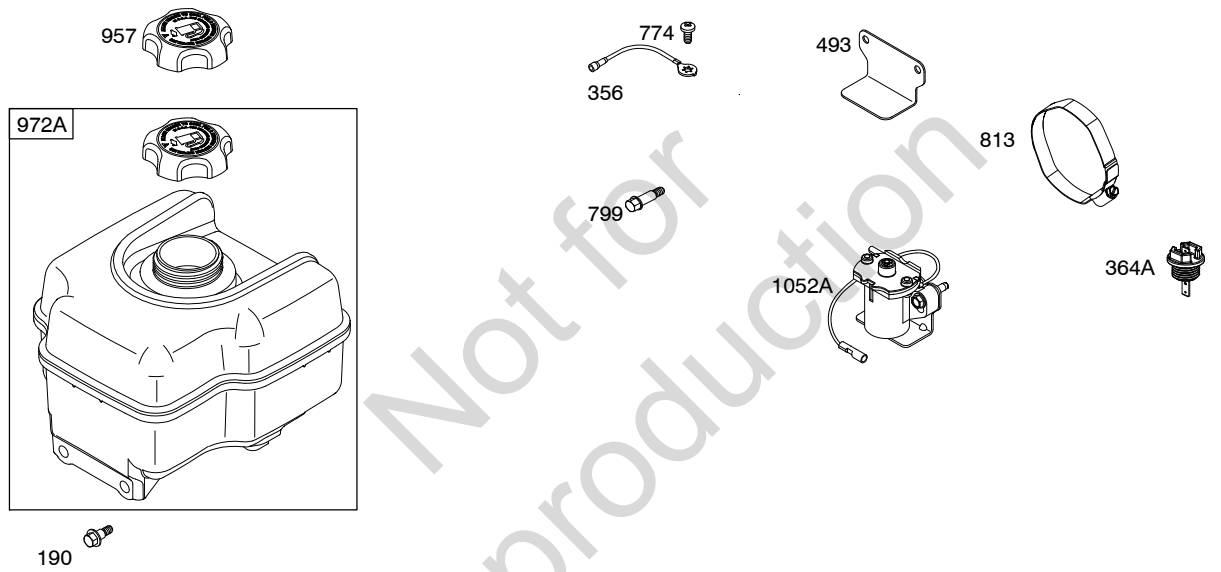

Illustrations cover a range of engines. Parts shown without corresponding text may not be used on your specific engine.
6444-8 Assemblies include all parts shown in frames. 10/07/2008

	DC ONLY	10 - 16 AMP
	474A	474D
	578	578
NOTE: All stators use a No. 1119 mounting screw. NOTE: The proper flywheel part number and/or the alternator magnet size will determine the alternator type or output. See repair instruction manual for additional information.	526A 501A	526 501