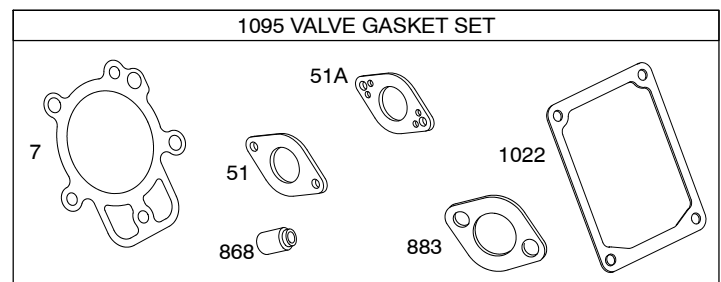

Illustrated Parts List

Model Series

204400

TYPE NUMBERS
0036 through 0536.

TABLE OF CONTENTS

Air Cleaner	5
Alternator	9
Blower Housing/Shrouds	6
Camshaft	2
Carburetor	4
Controls	7
Crankcase Cover	2
Crankshaft	2
Cylinder	2
Cylinder Head	3
Electric Starter	8
Exhaust System	5
Flywheel	6
Fuel Supply	8
Gasket Set - Engine	3
Gasket Set - Valve	3
Governor Spring	7
Ignition	9
Kit - Carburetor Overhaul	4
Lubrication	2
Operator's Manual	2
Piston/Rings/Connecting Rod	2
Rewind Starter	6
Valves	3
Warning Label	2

REQUIRED when replacing parts with warning labels affixed.

Illustrations cover a range of engines. Parts shown without corresponding text may not be used on your specific engine.
 6444-2 Assemblies include all parts shown in frames. 10/07/2008