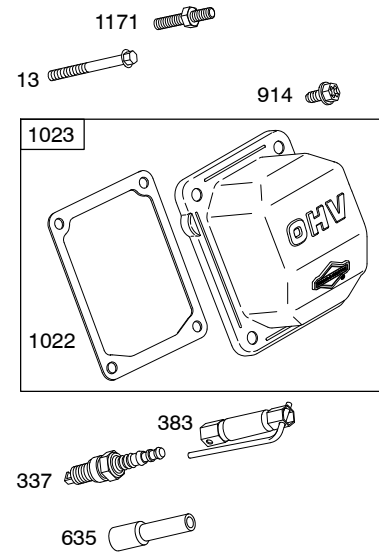

Illustrated Parts List

Model Series

204400

TYPE NUMBERS
0036 through 0536.

TABLE OF CONTENTS

Air Cleaner	5
Alternator	9
Blower Housing/Shrouds	6
Camshaft	2
Carburetor	4
Controls	7
Crankcase Cover	2
Crankshaft	2
Cylinder	2
Cylinder Head	3
Electric Starter	8
Exhaust System	5
Flywheel	6
Fuel Supply	8
Gasket Set - Engine	3
Gasket Set - Valve	3
Governor Spring	7
Ignition	9
Kit - Carburetor Overhaul	4
Lubrication	2
Operator's Manual	2
Piston/Rings/Connecting Rod	2
Rewind Starter	6
Valves	3
Warning Label	2

REQUIRED when replacing parts with warning labels affixed.

Illustrations cover a range of engines. Parts shown without corresponding text may not be used on your specific engine.
 6444-2 Assemblies include all parts shown in frames. 10/07/2008