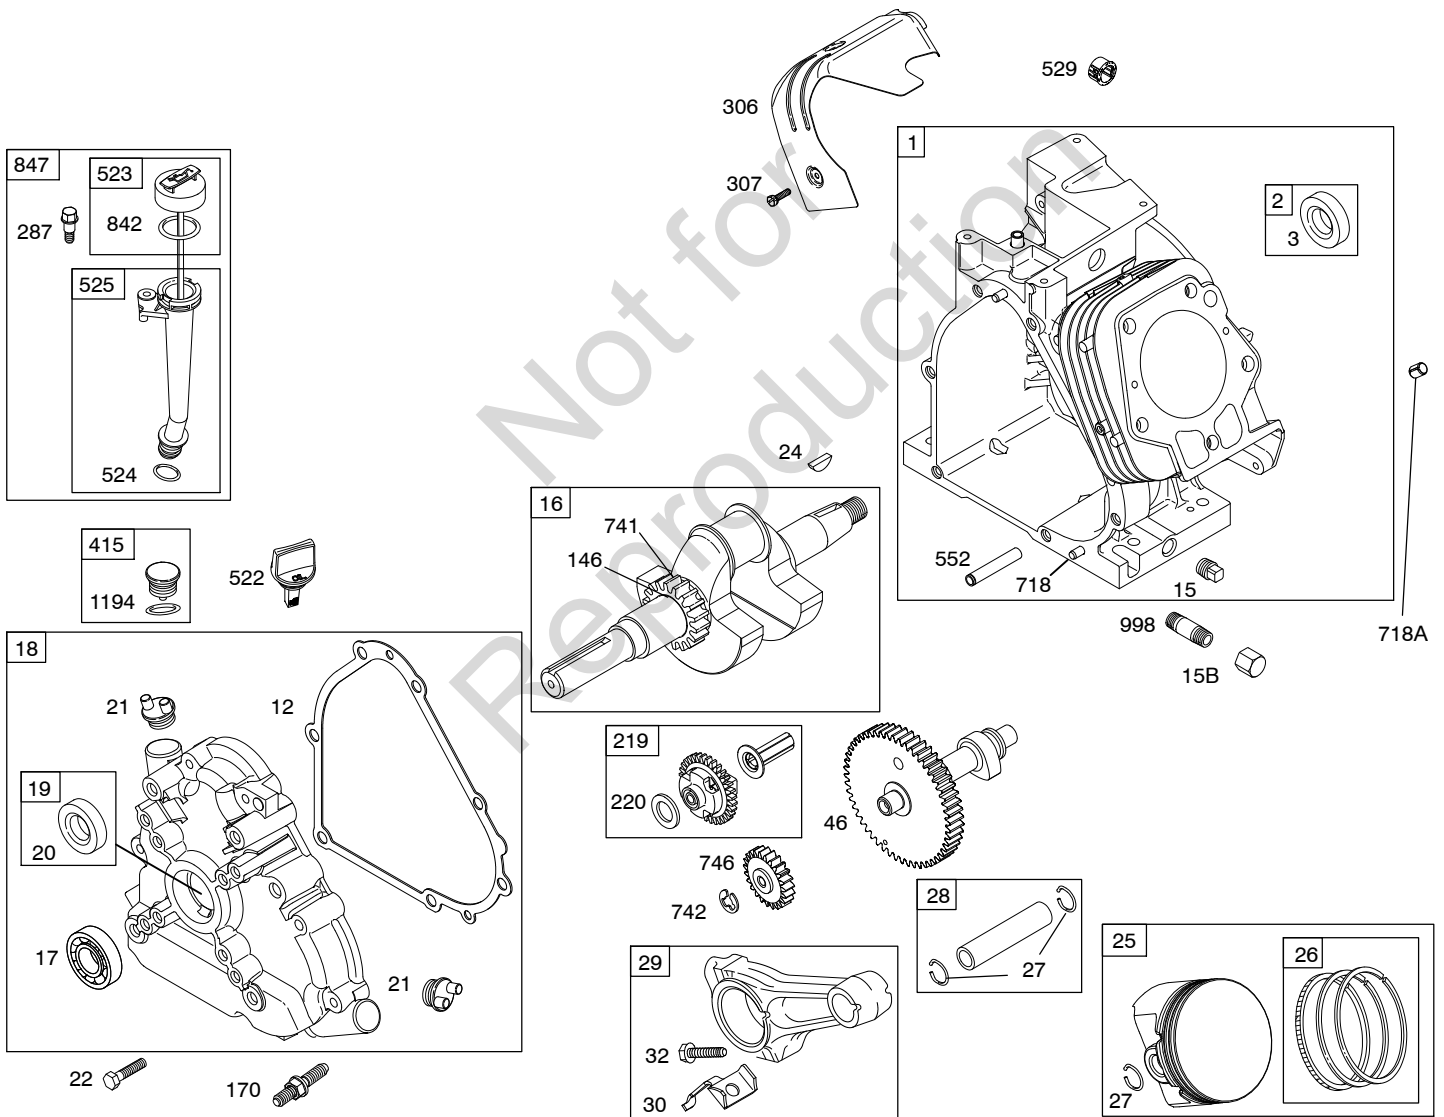

1319 WARNING LABEL

WARNING	
	Read and follow Operating Instructions before running engine.
	Gasoline is flammable. Allow engine to cool at least 2 minutes before refueling.
	Engines emit carbon monoxide, DO NOT run in enclosed area.
	Muffler area temperature may exceed 150°F. Do not touch hot parts.

REQUIRED when replacing parts with warning labels affixed.