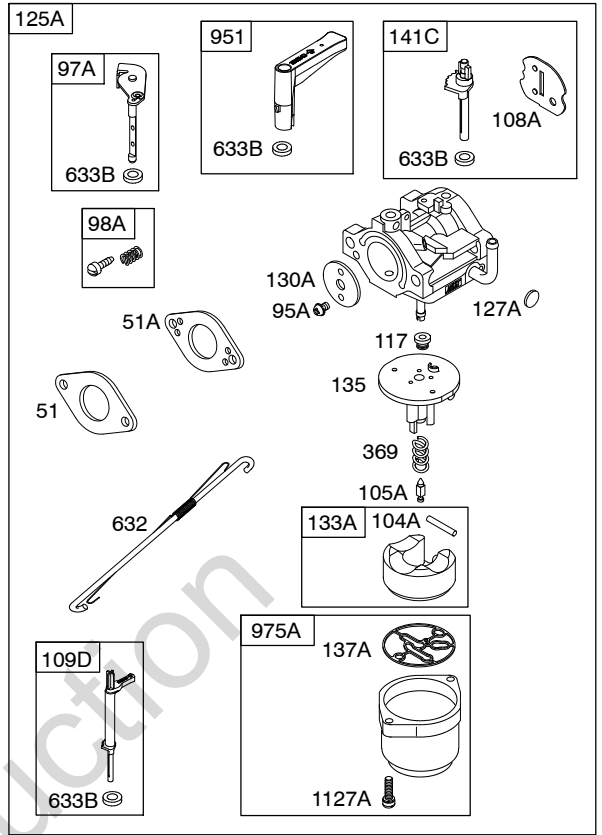

GHOSTED PARTS ARE NOT SERVICEABLE
AND ARE SHOWN FOR REFERENCE ONLY.