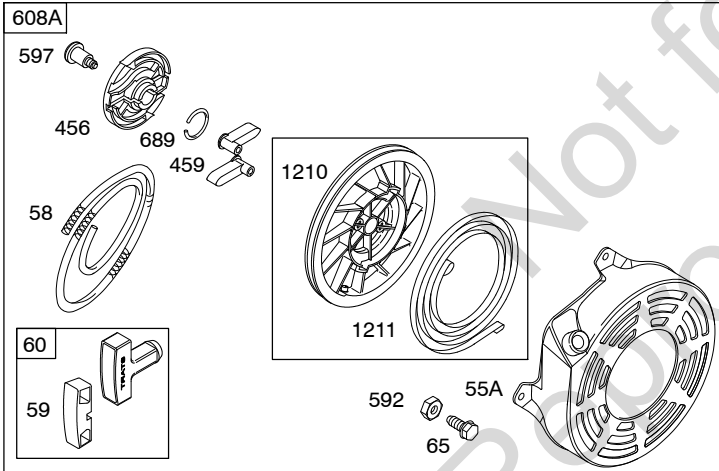

1036 EMISSIONS LABEL

Illustrations cover a range of engines. Parts shown without corresponding text may not be used on your specific engine.
6444-6 Assemblies include all parts shown in frames. 10/07/2008