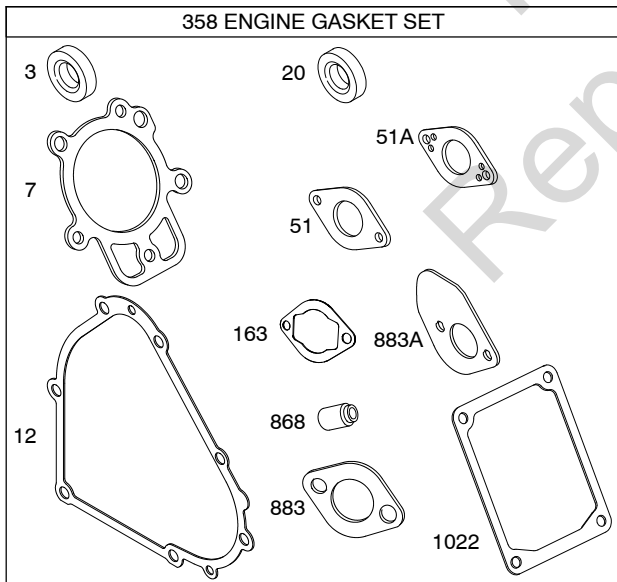

Illustrations cover a range of engines. Parts shown without corresponding text may not be used on your specific engine.
6444-3 Assemblies include all parts shown in frames. 10/07/2008