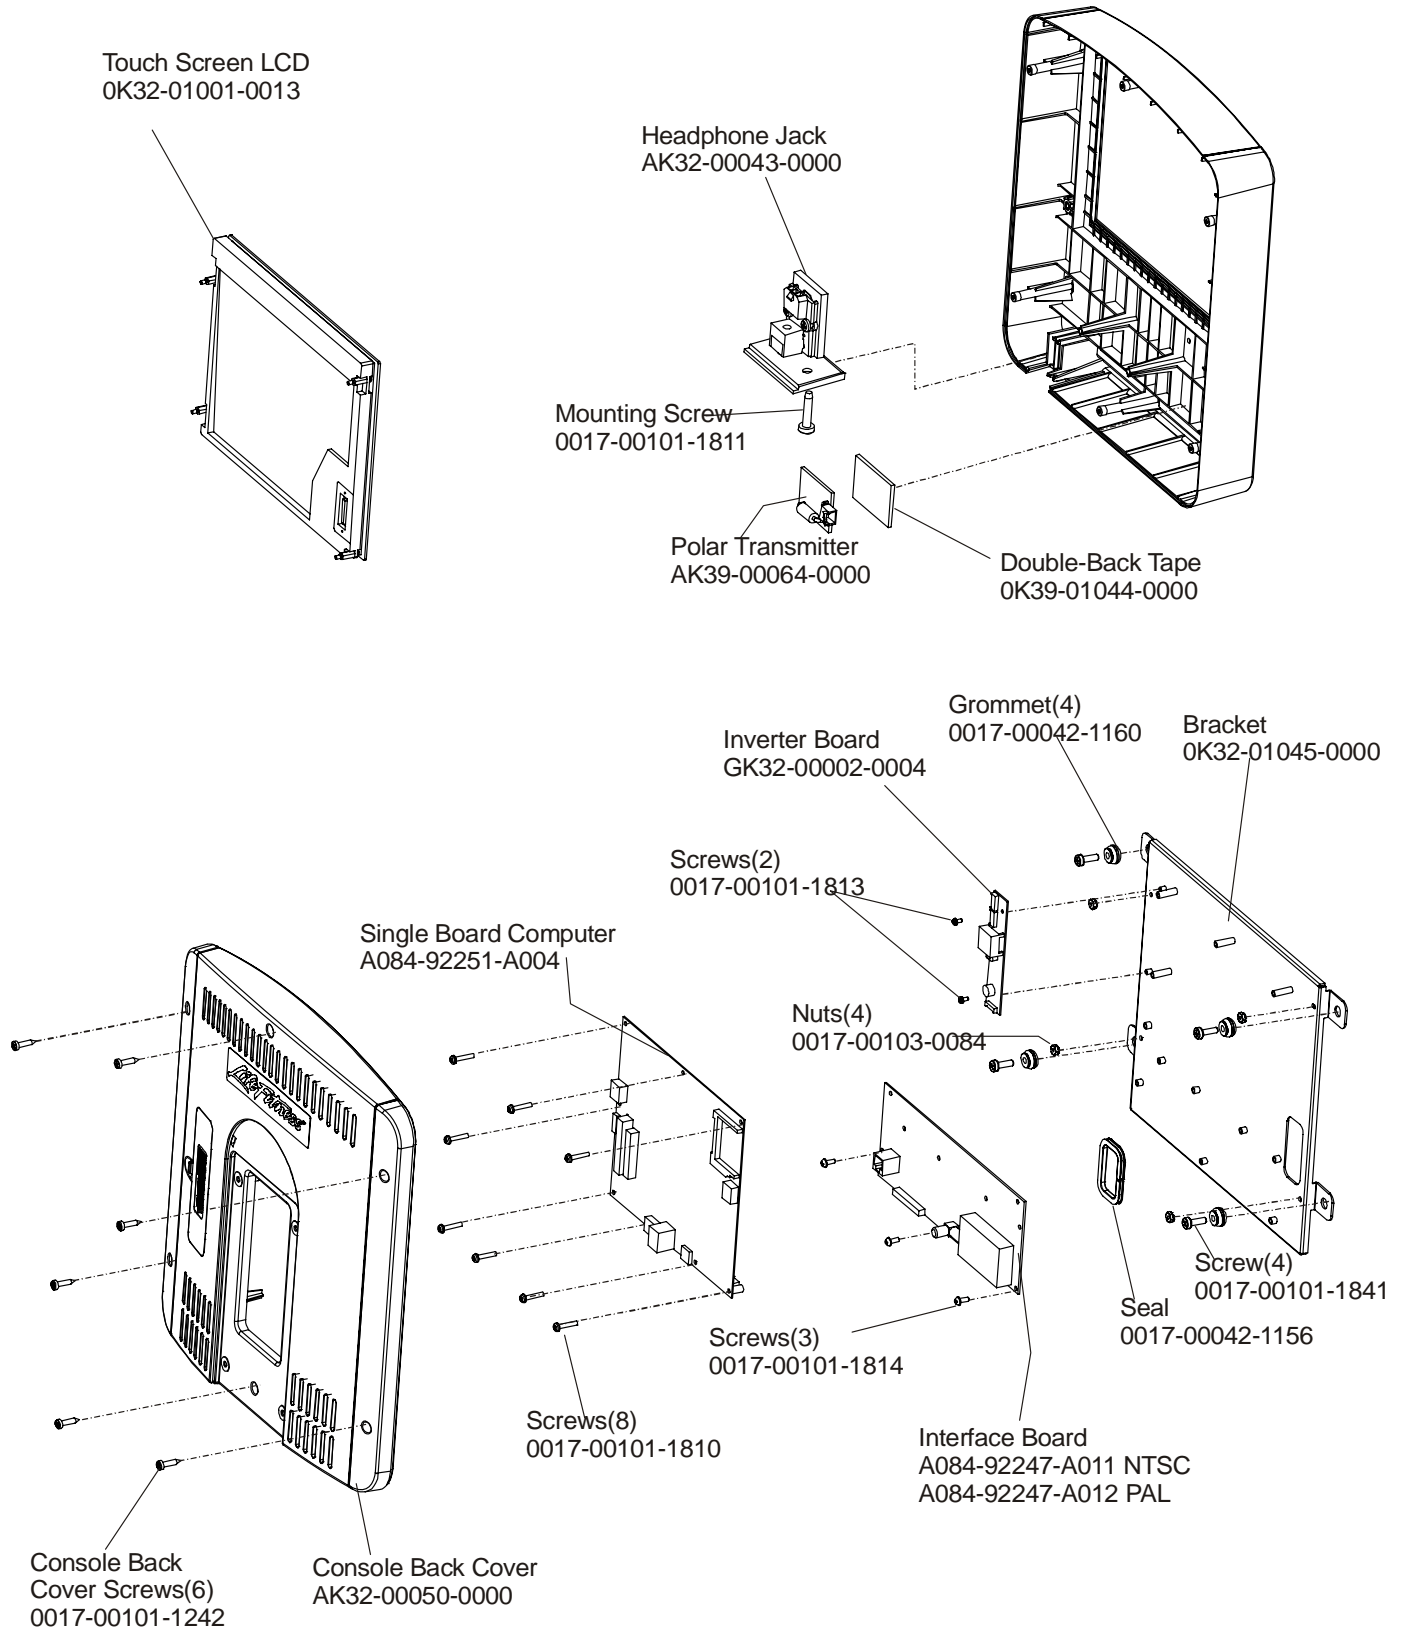

ARCTIC SILVER 95Xe
Console Assembly

95XE-0XXX-02
S/N ACK100000 and up