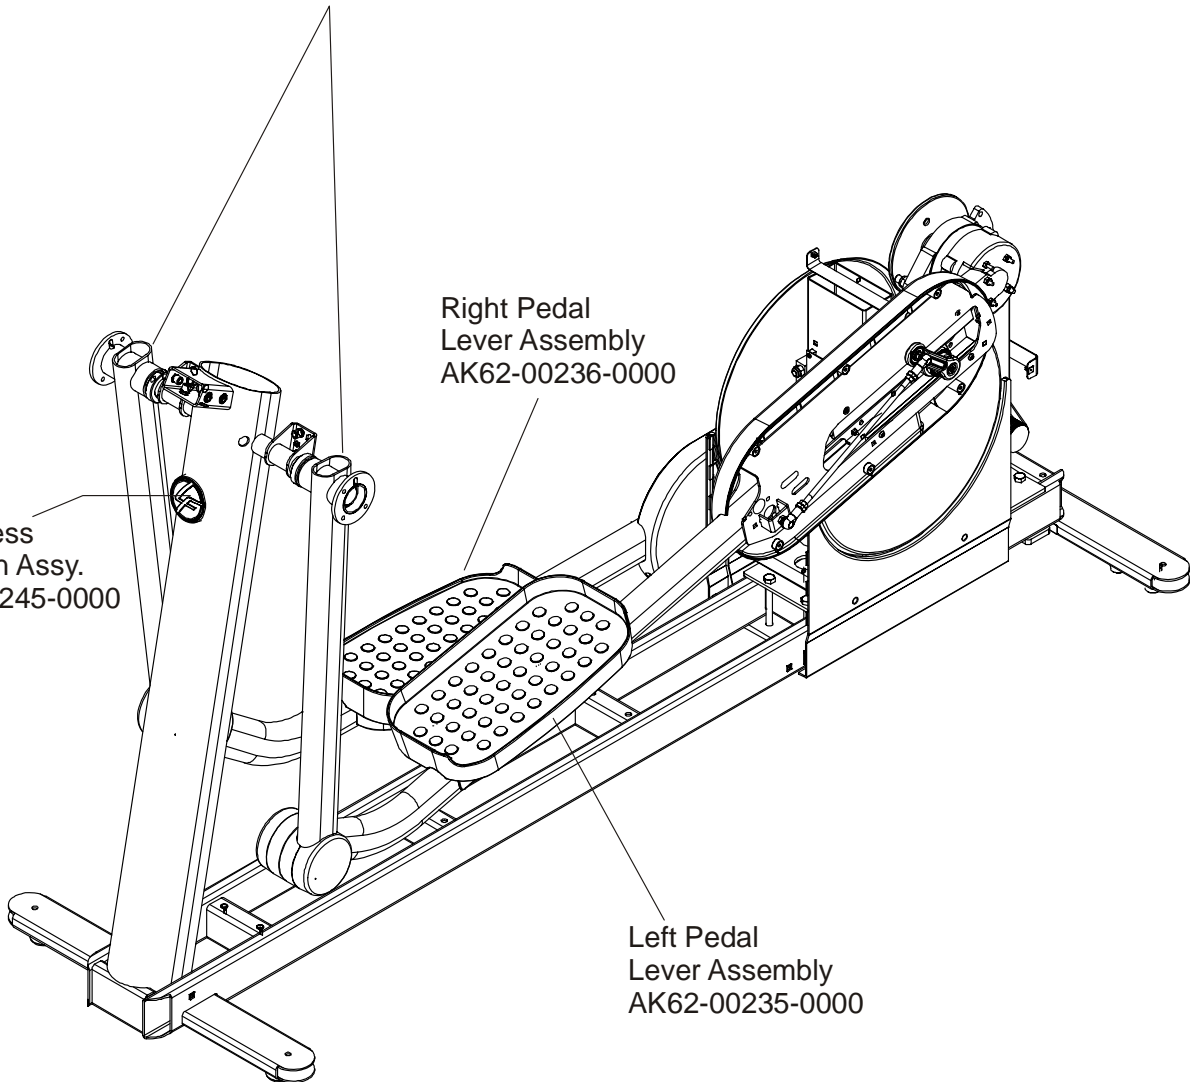

ARCTIC SILVER 95Xe
Rocker Arms & Pedal Levers

95XE-0XXX-02
S/N ACK100000 and up

Rocker Arms Kit
GK62-00002-0070
contents:
Rocker Arms (2)
Hardened Spacers (2)
Oilite Washers (2)
Retaining Rings (2)
Loctite 620
Alcohol pad

Rocker Arms
AK62-00002-0070
Shaft Collar w/Screws
0K61-01259-0000

Life Fitness
Medallion Assy.
AK58-00245-0000

Right Pedal
Lever Assembly
AK62-00236-0000

Left Pedal
Lever Assembly
AK62-00235-0000