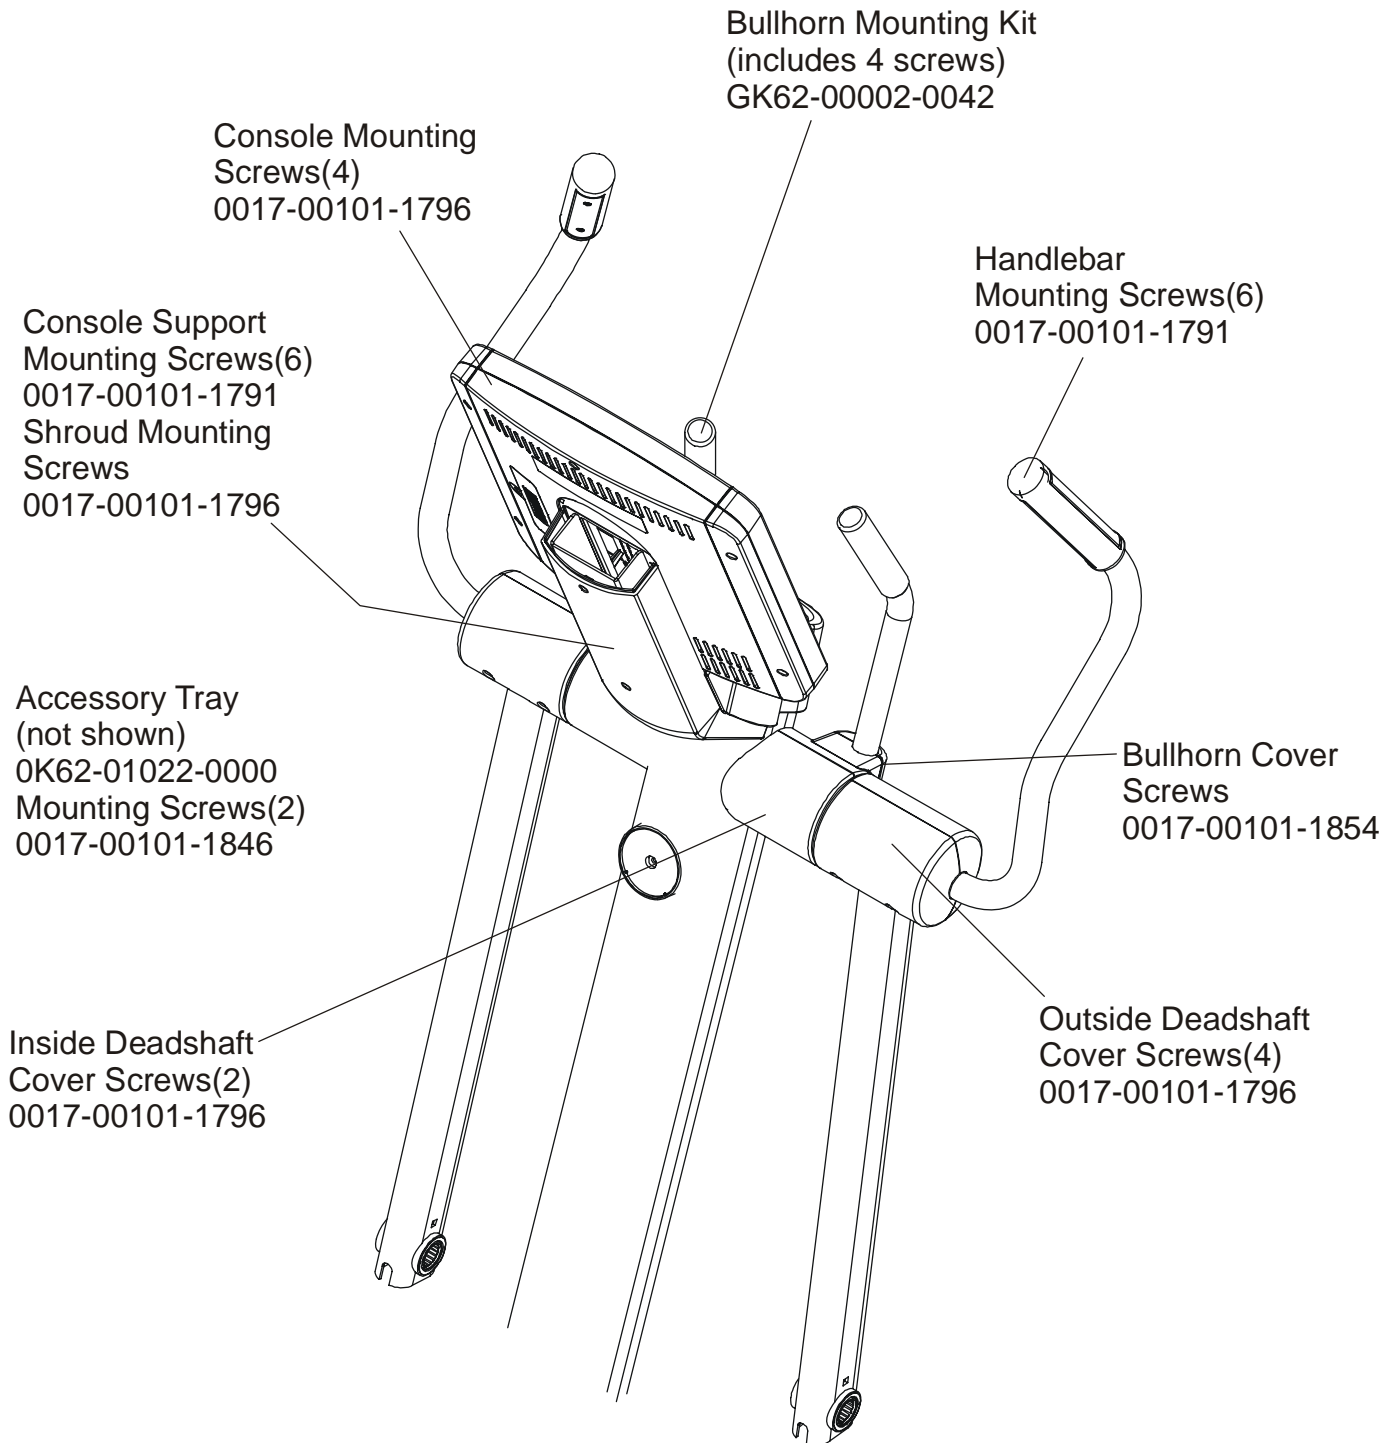

ARCTIC SILVER 95Xe
Upper Frame Hardware

95XE-0XXX-02
S/N ACK100000 and up