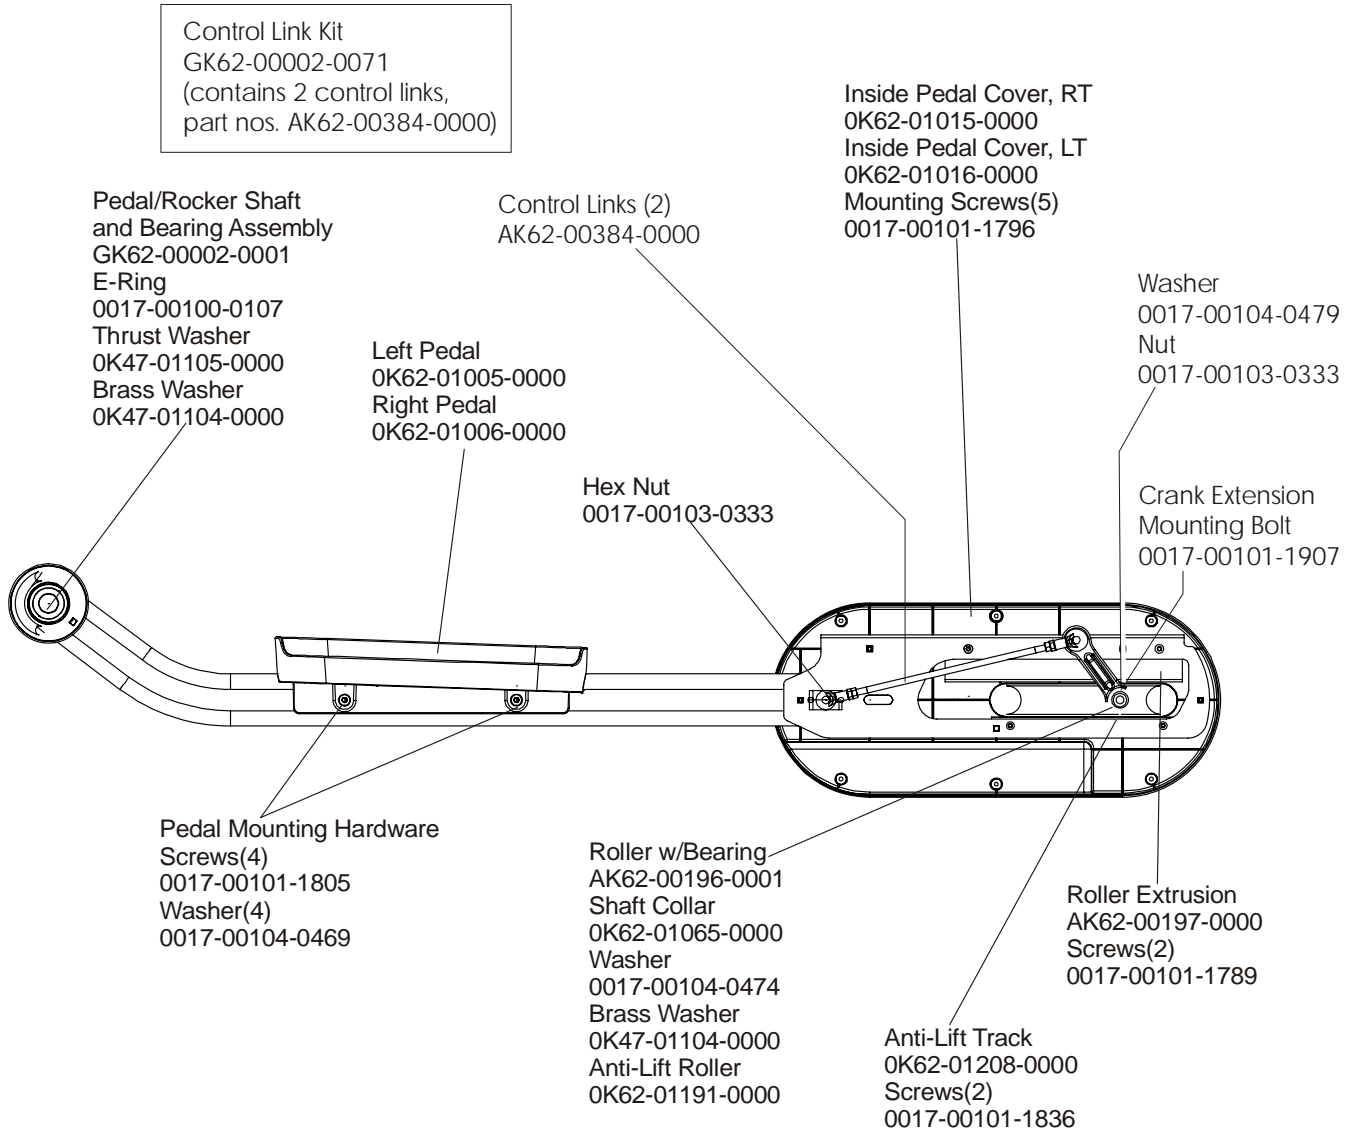

**ARCTIC SILVER 95Xe**  
**Crank Cover and Lower Caps**

**95XE-0XXX-02**  
**S/N ACK100000 and up**

**ARCTIC SILVER 95Xe**  
**Lower Frame Shrouds & Hardware**

**95XE-0XXX-02**  
**S/N ACK100000 and up**

**ARCTIC SILVER 95Xe**  
**Pedal Lever Assembly Components**

**95XE-0XXX-02**  
**S/N ACK100000 and up**

Note: If replacing the Tie Rod Assembly or Crank Extension for the first time, order kit GK62-00002-0015. Both sides must be replaced simultaneously in this situation.