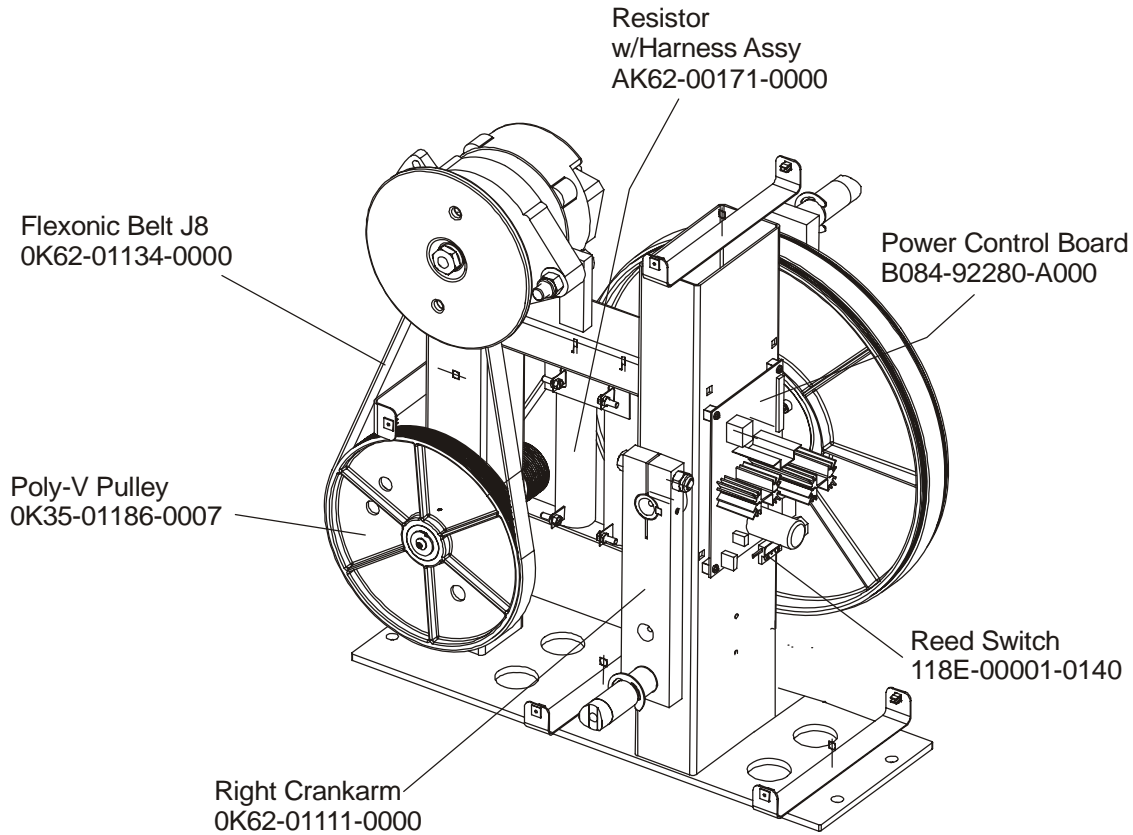

ARCTIC SILVER 95Xe
Drive Module Components

95XE-0XXX-02
S/N ACK100000 and up