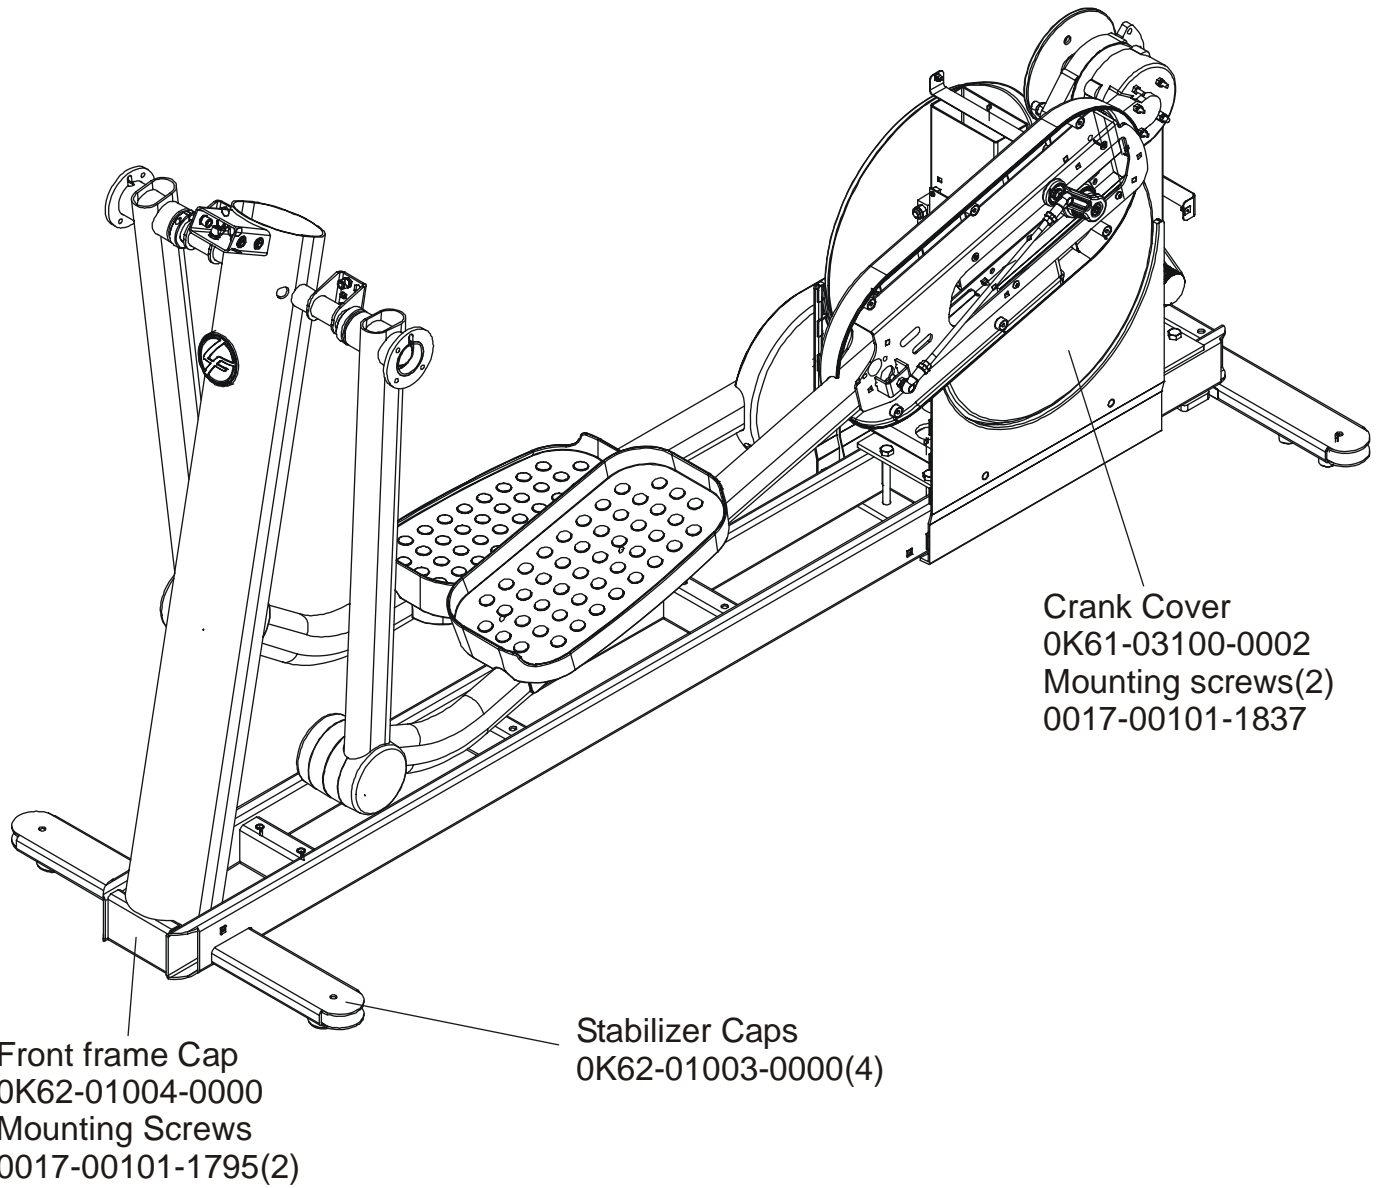

ARCTIC SILVER 95Xe
Crank Cover and Lower Caps

95XE-0XXX-02
S/N ACK100000 and up