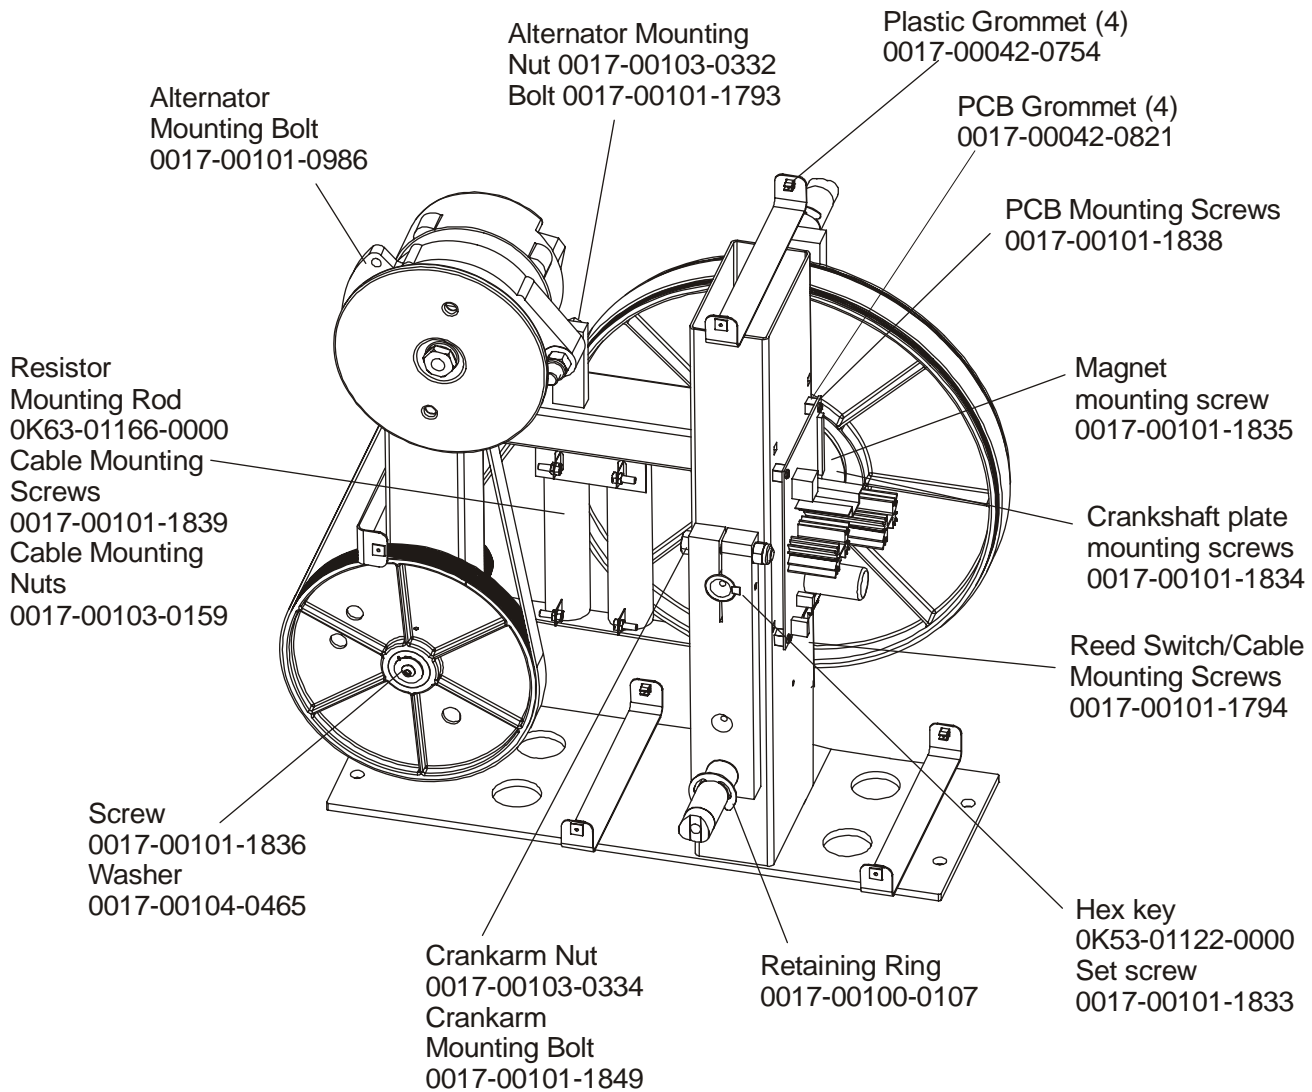

ARCTIC SILVER 95Xe
Drive Module Hardware

95XE-0XXX-02
S/N ACK100000 and up