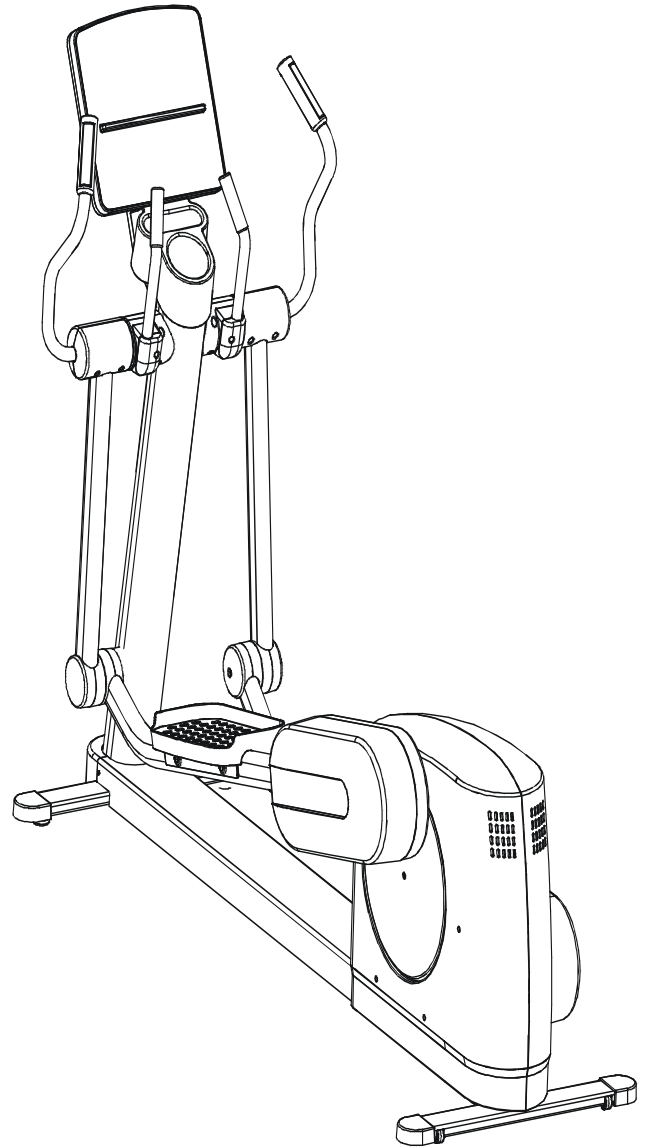

# LifeFitness

ARCTIC SILVER CROSS-TRAINER 95Xe

**Customer Support Services**  
***PARTS MANUAL*** rev 30 Jul 2008

OPERATION MANUAL	M051-00K62-B095
SERVICE MANUAL	M051-00K62-A060
HARDWARE BAG	AK62-00152-0001
TOUCH UP PAINT: SPRAY CAN .5 OZ BOTTLE W/APPLICATOR .33 OZ PEN	0017-00008-0204 0017-00008-0205 0017-00008-0206
CRANKSHAFT W/BEARINGS KIT	GK62-00002-0028
ACCESS PANEL ASSEMBLY	AK62-00172-0000
COAX CABLE	AK32-00020-0000
DC POWER CABLE, 80 IN.	AK32-00075-0004
LINE CORD: DOM 10A 125V	0017-00003-0704
LINE CORD: CON 10A 250V	0017-00003-0691
LINE CORD: 10A UK	0017-00003-0889
LINE CORD: AUSTRALIA	0017-00003-0918
POWER SUPPLY w/CORD, 12 v	118E-00001-0161

	Page
CONSOLE SUPPORT & DEADSHAFT COVERS.....	4
HANDLEBARS AND BULLHORNS .....	5
CONSOLE AND RELATED COMPONENTS.....	6
CONSOLE ASSEMBLY .....	7
UPPER FRAME HARDWARE .....	8
ROCKER ARMS AND PEDAL LEVERS .....	9
CRANK COVER AND LOWER CAPS.....	10
LOWER FRAME SHROUDS AND HARDWARE.....	11
PEDAL LEVER COMPONENTS .....	12
DRIVE MODULE COMPONENTS .....	13
DRIVE MODULE HARDWARE.....	14
BLOCK DIAGRAM.....	15

**Note: The 95Xe comes with both Telemetry and LifePulse Sensors.**

**ARCTIC SILVER 95Xe**  
**Console Support & Deadshaft Covers**

**95XE-0XXX-02**  
**S/N ACK100000 and up**

**ARCTIC SILVER 95Xe**  
**Handlebars and Bullhorns**