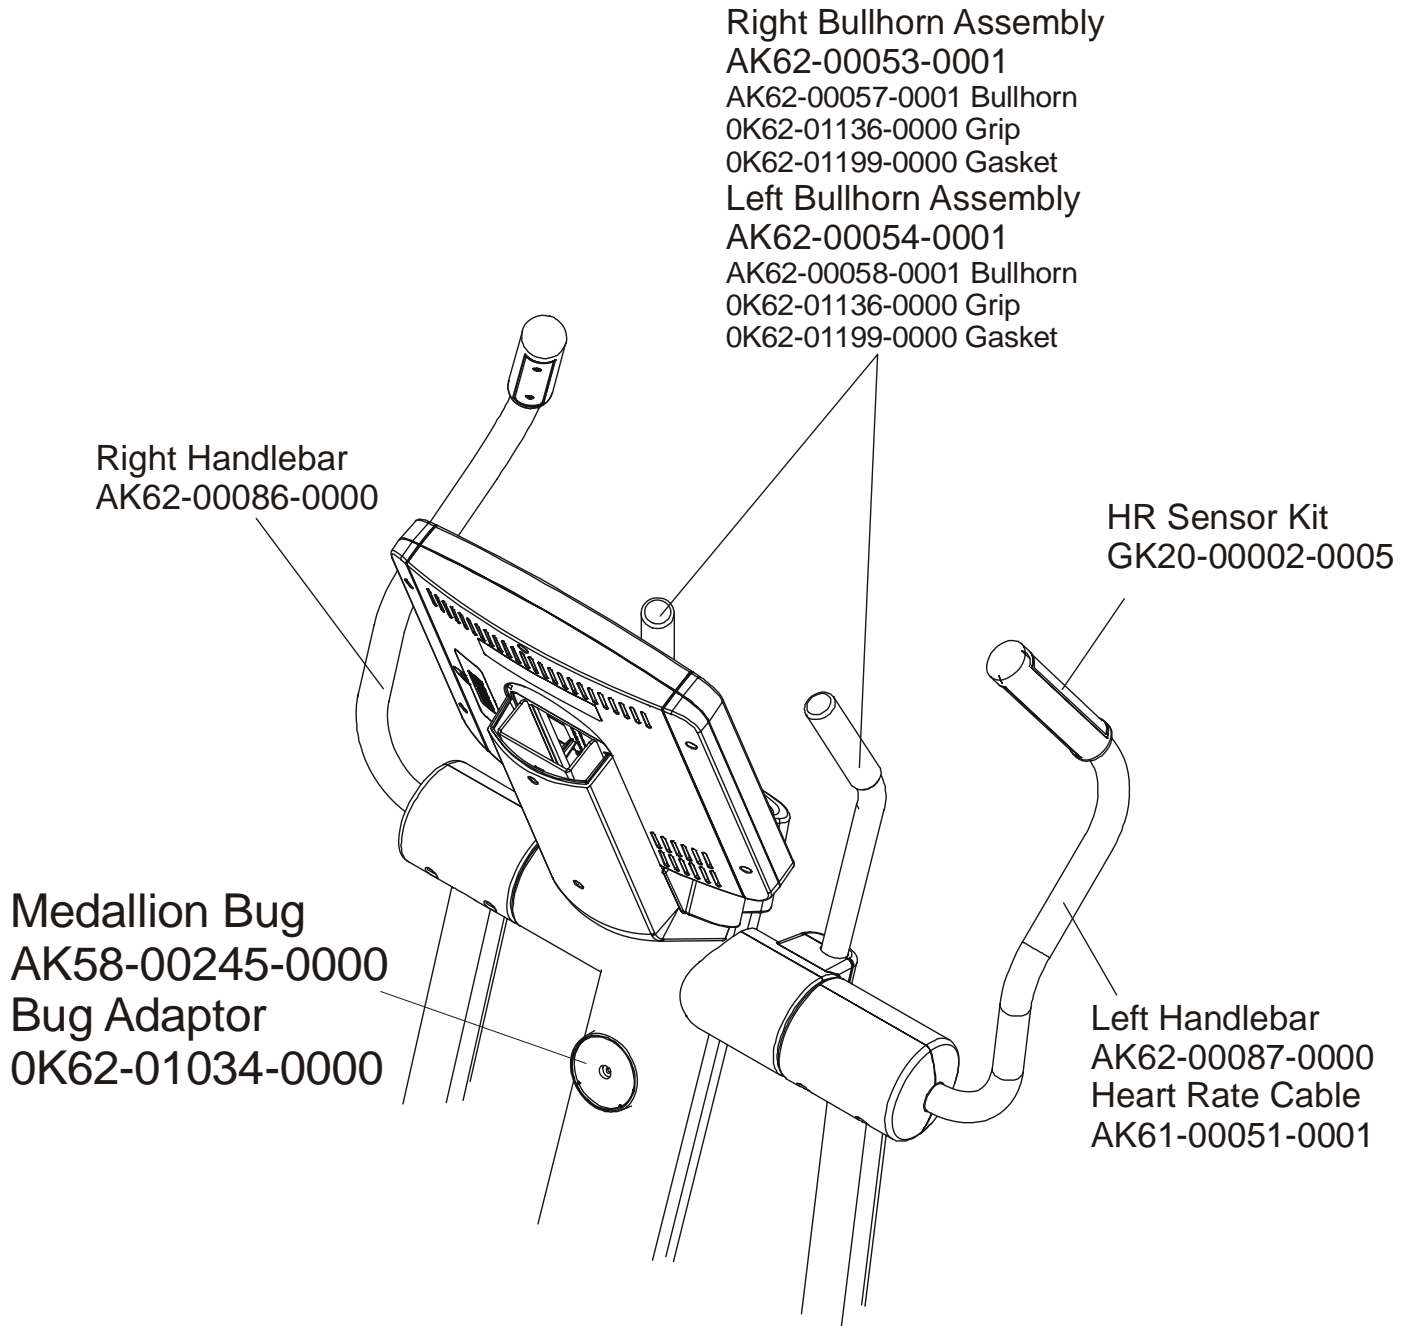

	Page
CONSOLE SUPPORT & DEADSHAFT COVERS.....	4
HANDLEBARS AND BULLHORNS .....	5
CONSOLE AND RELATED COMPONENTS.....	6
CONSOLE ASSEMBLY .....	7
UPPER FRAME HARDWARE .....	8
ROCKER ARMS AND PEDAL LEVERS .....	9
CRANK COVER AND LOWER CAPS.....	10
LOWER FRAME SHROUDS AND HARDWARE.....	11
PEDAL LEVER COMPONENTS .....	12
DRIVE MODULE COMPONENTS .....	13
DRIVE MODULE HARDWARE.....	14
BLOCK DIAGRAM.....	15

**Note: The 95Xe comes with both Telemetry and LifePulse Sensors.**

**ARCTIC SILVER 95Xe**  
**Console Support & Deadshaft Covers**

**95XE-0XXX-02**  
**S/N ACK100000 and up**

**ARCTIC SILVER 95Xe**  
**Handlebars and Bullhorns**

**95XE-0XXX-02**  
**S/N ACK100000 and up**

<b>CONSOLE ASSEMBLY</b>	
<b>PART NUMBER</b>	<b>DESCRIPTION</b>
GK62-00002-0047	KIT: SERVICE LCD CONSOLE NTSC; ENG
GK62-00002-0048	KIT: SERVICE LCD CONSOLE NTSC; SPN
GK62-00002-0049	KIT: SERVICE LCD CONSOLE NTSC; JAP
GK62-00002-0050	KIT: SERVICE LCD CONSOLE NTSC; FRN
GK62-00002-0051	KIT: SERVICE LCD CONSOLE NTSC; POR
GK62-00002-0054	KIT: SERVICE LCD CONSOLE PAL; ENG
GK62-00002-0055	KIT: SERVICE LCD CONSOLE PAL; GER
GK62-00002-0056	KIT: SERVICE LCD CONSOLE PAL; SPN
GK62-00002-0057	KIT: SERVICE LCD CONSOLE PAL; FRN
GK62-00002-0058	KIT: SERVICE LCD CONSOLE PAL; ITL
GK62-00002-0059	KIT: SERVICE LCD CONSOLE PAL; DUT
GK62-00002-0060	KIT: SERVICE LCD CONSOLE PAL; POR