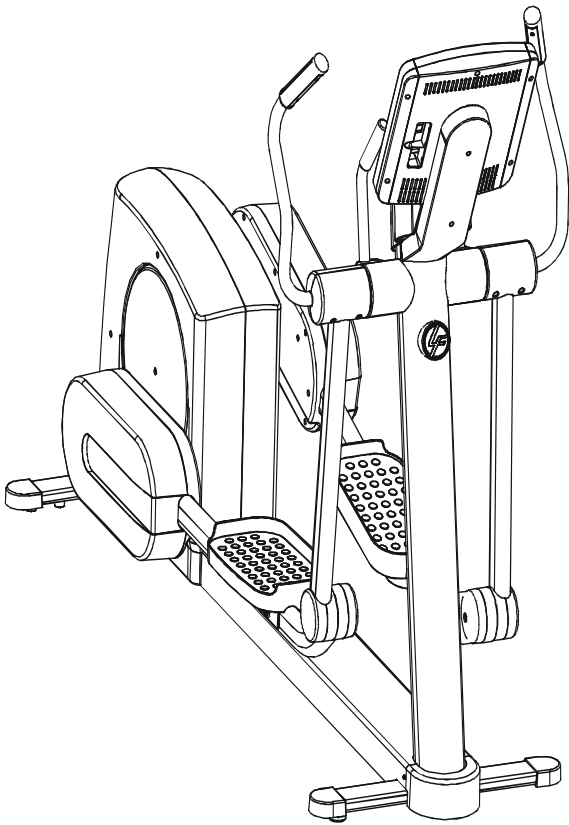

# LifeFitness

ARCTIC SILVER CROSS-TRAINER 95Xe

**Customer Support Services**  
***PARTS MANUAL*** rev 30 Jul 2008

OPERATION MANUAL	M051-00K62-B095
SERVICE MANUAL	M051-00K62-A060
HARDWARE BAG	AK62-00152-0001
TOUCH UP PAINT: SPRAY CAN .5 OZ BOTTLE W/APPLICATOR .33 OZ PEN	0017-00008-0204 0017-00008-0205 0017-00008-0206
CRANKSHAFT W/BEARINGS KIT	GK62-00002-0028
ACCESS PANEL ASSEMBLY	AK62-00172-0000
COAX CABLE	AK32-00020-0000
DC POWER CABLE, 80 IN.	AK32-00075-0004
LINE CORD: DOM 10A 125V	0017-00003-0704
LINE CORD: CON 10A 250V	0017-00003-0691
LINE CORD: 10A UK	0017-00003-0889
LINE CORD: AUSTRALIA	0017-00003-0918
POWER SUPPLY w/CORD, 12 v	118E-00001-0161

	Page
CONSOLE SUPPORT & DEADSHAFT COVERS.....	4
HANDLEBARS AND BULLHORNS .....	5
CONSOLE AND RELATED COMPONENTS.....	6
CONSOLE ASSEMBLY .....	7
UPPER FRAME HARDWARE .....	8
ROCKER ARMS AND PEDAL LEVERS .....	9
CRANK COVER AND LOWER CAPS.....	10
LOWER FRAME SHROUDS AND HARDWARE.....	11
PEDAL LEVER COMPONENTS .....	12
DRIVE MODULE COMPONENTS .....	13
DRIVE MODULE HARDWARE.....	14
BLOCK DIAGRAM.....	15

**Note: The 95Xe comes with both Telemetry and LifePulse Sensors.**

**ARCTIC SILVER 95Xe**  
**Console Support & Deadshaft Covers**

**95XE-0XXX-02**  
**S/N ACK100000 and up**

**ARCTIC SILVER 95Xe**  
**Handlebars and Bullhorns**