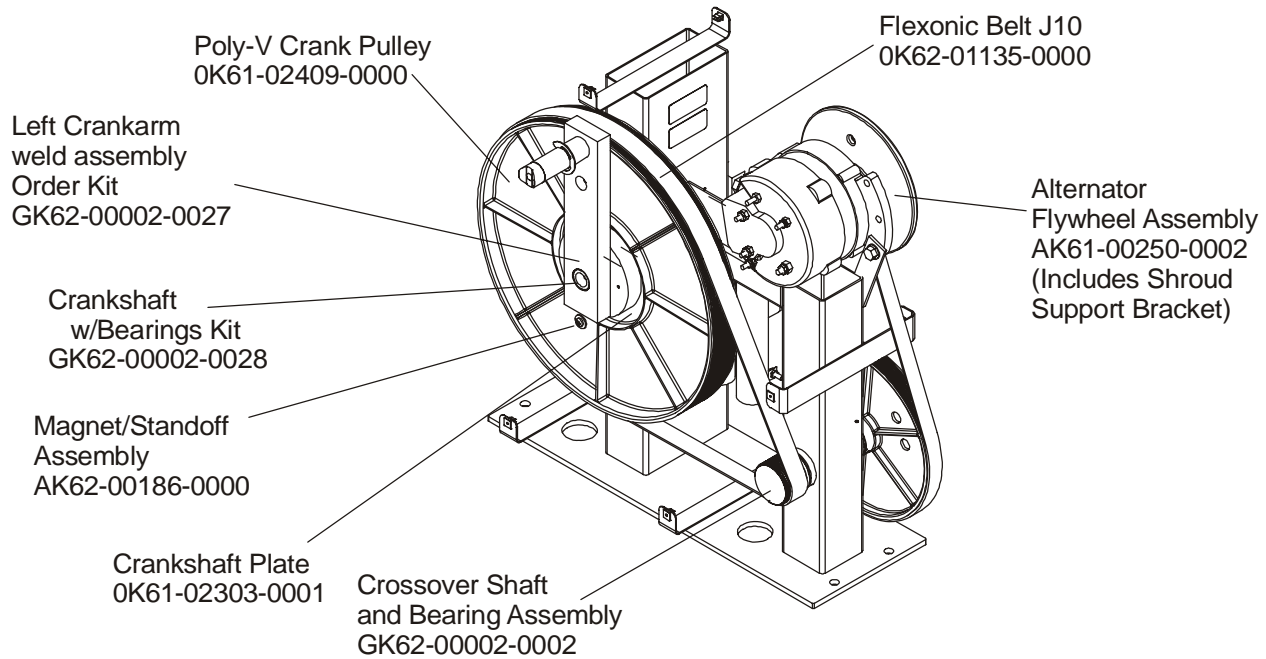

ARCTIC SILVER 95Xe
Drive Module Components

95XE-0XXX-02
S/N ACK100000 and up