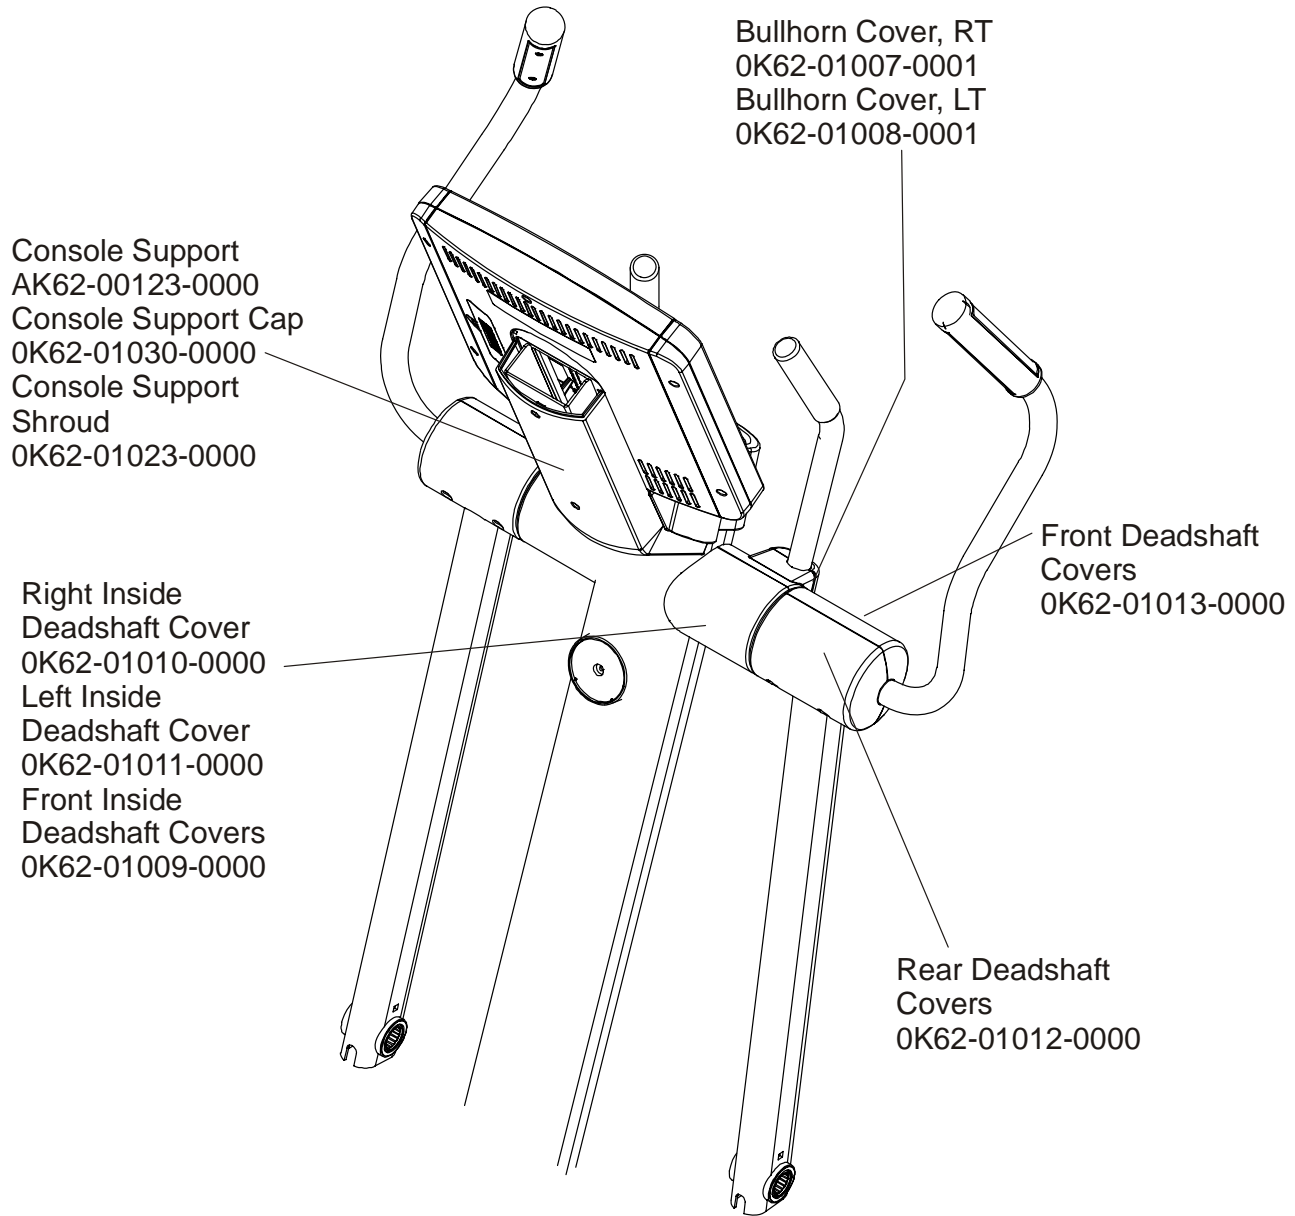

# LifeFitness

ARCTIC SILVER CROSS-TRAINER 95Xe

**Customer Support Services**  
***PARTS MANUAL*** rev 30 Jul 2008

OPERATION MANUAL	M051-00K62-B095
SERVICE MANUAL	M051-00K62-A060
HARDWARE BAG	AK62-00152-0001
TOUCH UP PAINT: SPRAY CAN .5 OZ BOTTLE W/APPLICATOR .33 OZ PEN	0017-00008-0204 0017-00008-0205 0017-00008-0206
CRANKSHAFT W/BEARINGS KIT	GK62-00002-0028
ACCESS PANEL ASSEMBLY	AK62-00172-0000
COAX CABLE	AK32-00020-0000
DC POWER CABLE, 80 IN.	AK32-00075-0004
LINE CORD: DOM 10A 125V	0017-00003-0704
LINE CORD: CON 10A 250V	0017-00003-0691
LINE CORD: 10A UK	0017-00003-0889
LINE CORD: AUSTRALIA	0017-00003-0918
POWER SUPPLY w/CORD, 12 v	118E-00001-0161

	Page
CONSOLE SUPPORT & DEADSHAFT COVERS.....	4
HANDLEBARS AND BULLHORNS .....	5
CONSOLE AND RELATED COMPONENTS.....	6
CONSOLE ASSEMBLY .....	7
UPPER FRAME HARDWARE .....	8
ROCKER ARMS AND PEDAL LEVERS .....	9
CRANK COVER AND LOWER CAPS.....	10
LOWER FRAME SHROUDS AND HARDWARE.....	11
PEDAL LEVER COMPONENTS .....	12
DRIVE MODULE COMPONENTS .....	13
DRIVE MODULE HARDWARE.....	14
BLOCK DIAGRAM.....	15

**Note: The 95Xe comes with both Telemetry and LifePulse Sensors.**

**ARCTIC SILVER 95Xe**  
**Console Support & Deadshaft Covers**

**95XE-0XXX-02**  
**S/N ACK100000 and up**

**ARCTIC SILVER 95Xe**  
**Handlebars and Bullhorns**