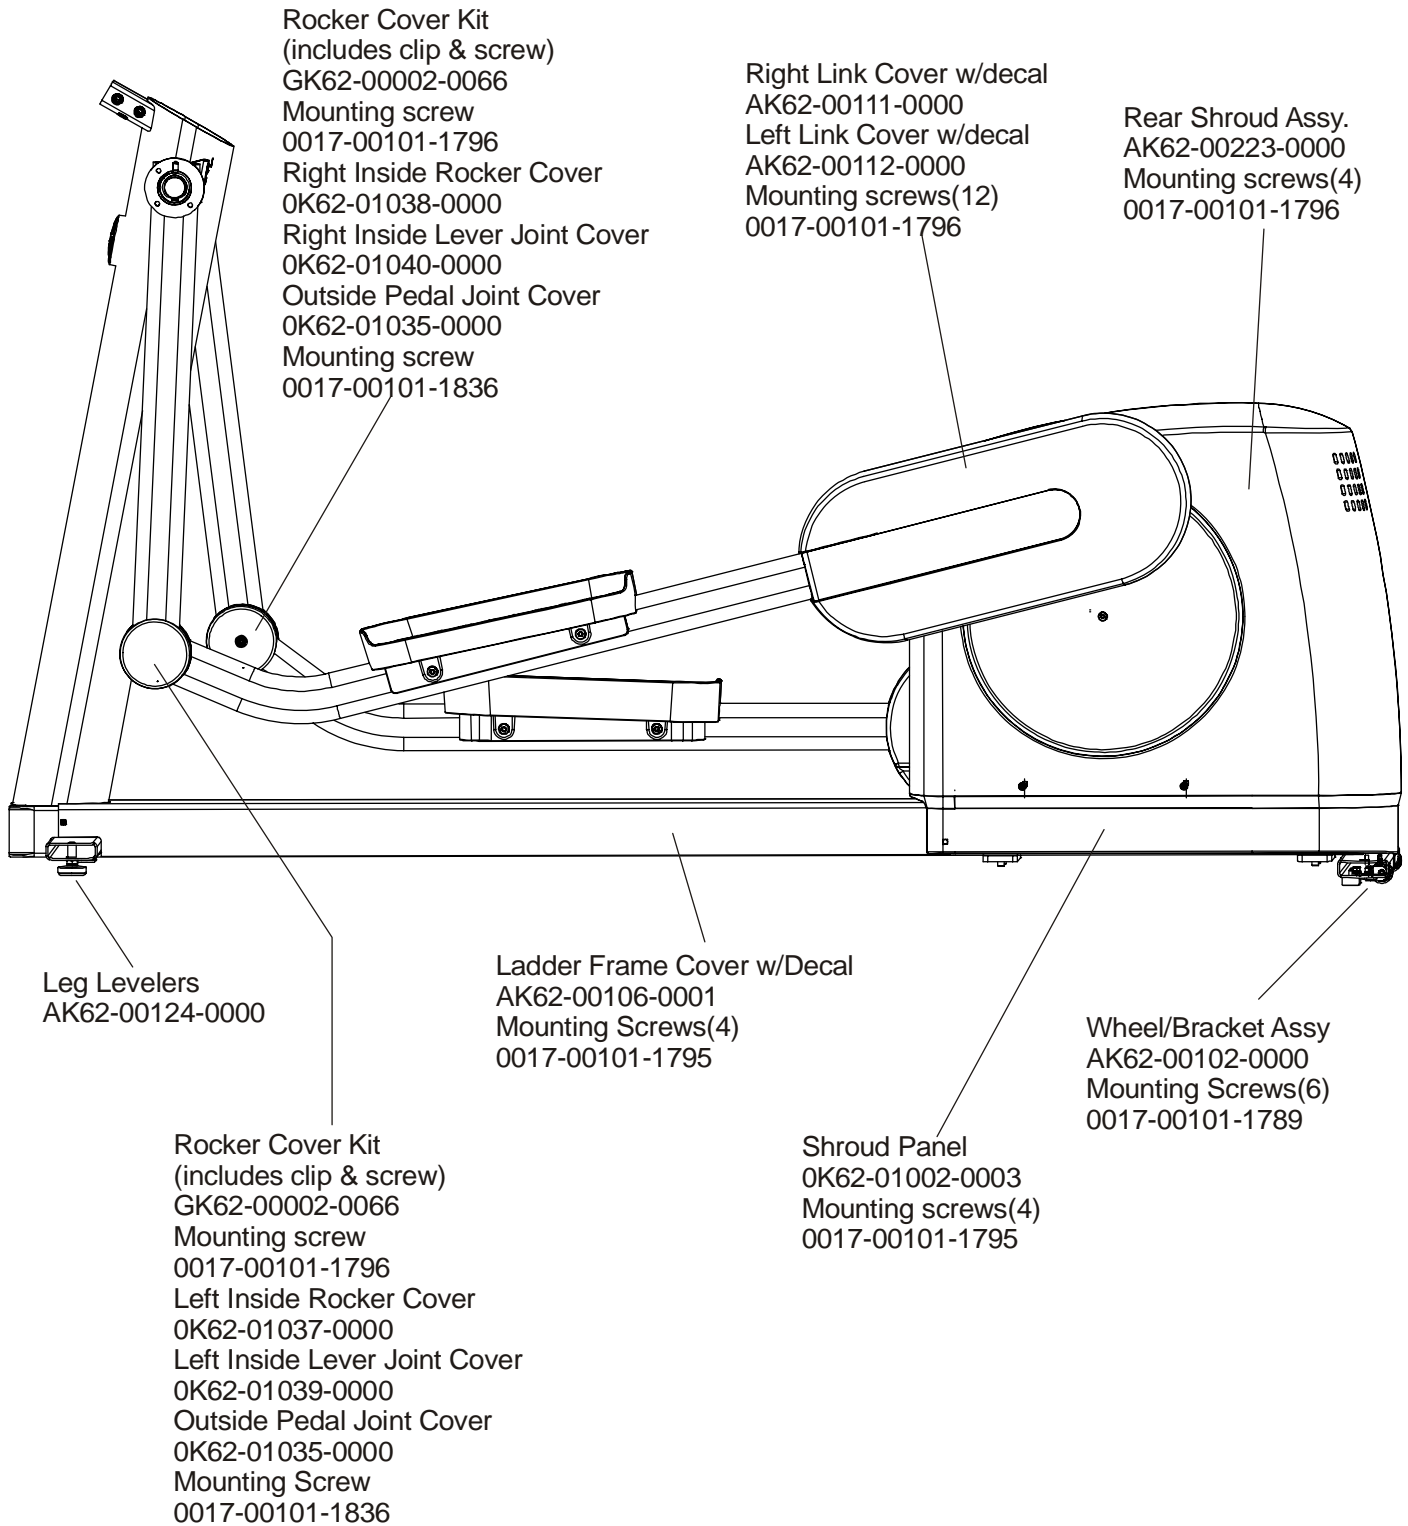

ARCTIC SILVER 95Xe
Lower Frame Shrouds & Hardware

95XE-0XXX-02
S/N ACK100000 and up