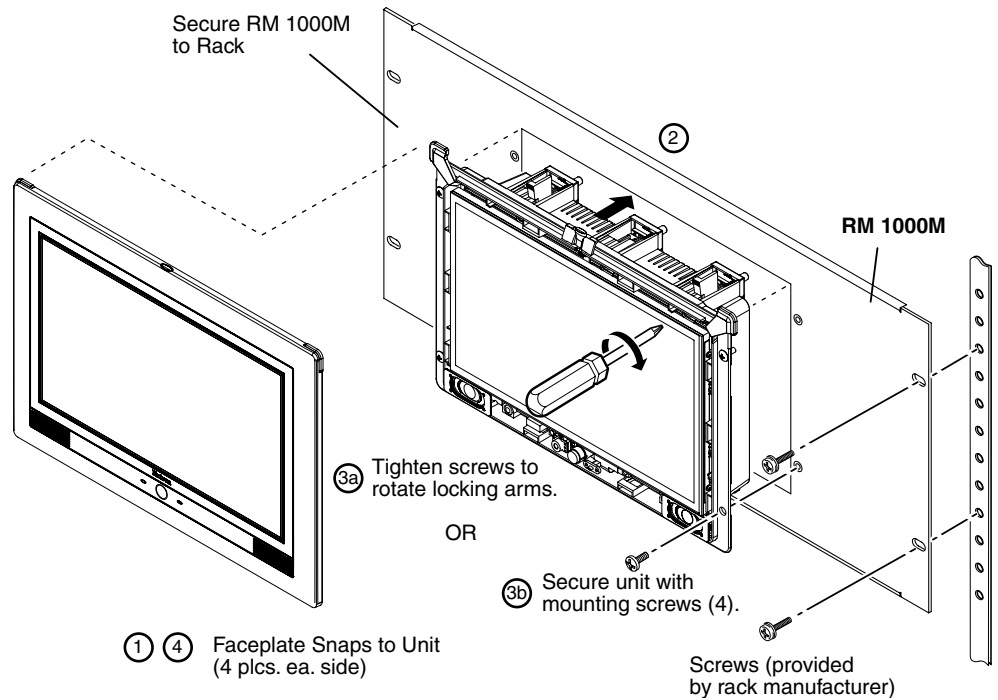

## Preparing and Installing the RM 1000M Mounting Kit

To mount the TLP 1000MV in any standard 19 inch equipment rack, follow these instructions:

1. If necessary, disconnect any cables that are attached to the TouchLink panel.
2. Run cables to the rack. Provide some slack in the cable for installing the TLP 1000MV
3. Secure the RM rack mount plate to the rack using the rack mount screws provided by the manufacturer of the rack.

## Mounting the TLP 1000MV

1. Remove the faceplate from the TLP 1000MV and ensure that all the locking arms are flush with the unit.
2. Push the TouchLink panel through the opening in the RM 1000M.
3. You may secure the TLP 1000MV to the RM 1000M using the locking arms ③a or mounting screws ③b.

③a Tighten the five screws for the locking arms (three on the top and two on the bottom of the TLP 1000MV). As the screws tighten, the locking arms rotate and clamp against the back of the RM 1000M, holding the TouchLink panel in place. Do not overtighten the screws.

OR

③b Use four mounting screws (#6-32 x 0.375") to secure the TouchLink panel to the nut inserts in the RM 1000M. Do not overtighten the screws.

4. Connect the cables to the back of the TLP 1000MV. If necessary, carry out an initial calibration of the TouchLink panel, and replace the faceplate. For complete instructions about cabling and calibration, see the *TLP 1000MV and TLP 1000TV User Guide*.