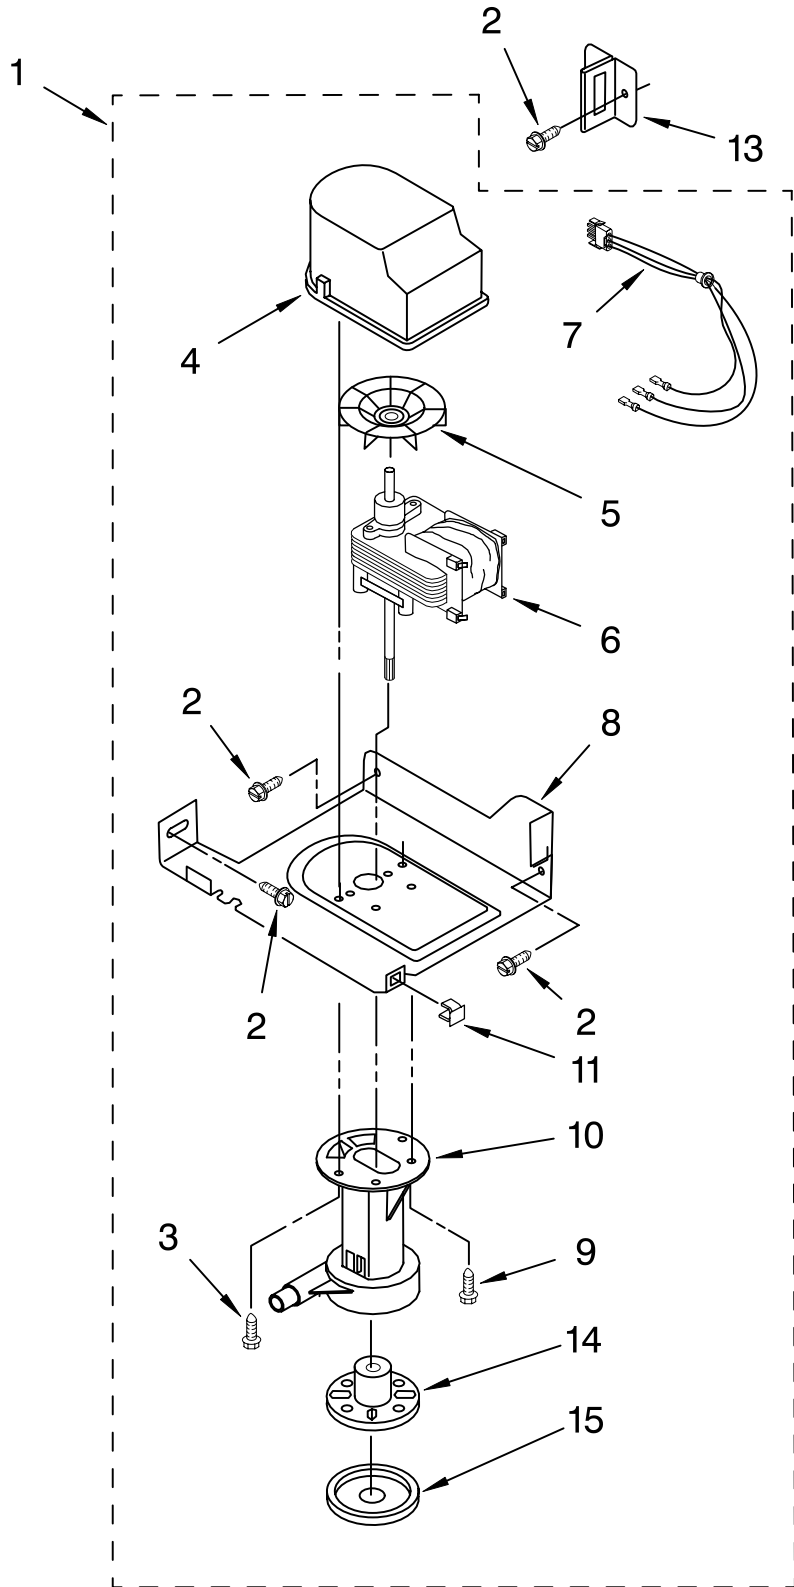

For Models: KUIS155HRS0
(STAINLESS STEEL)

Illus. No.	Part No.	DESCRIPTION
1	2185758	Valve, Complete Water
2	2185669	Tube, Plastic
3	488687	Screw 8-15 X 5/8
4	2185523	Dispenser, Water
5	2208328	Evaporator
6	627018	Nut, Compression
7	841707	Insert, Tube
8	2174662	Tube, Water Fill
9	488660	Nut, Speed
10	836667	Spacer
11	2208329	Fastener, Pushnut
12	489443	Screw
13	2185625	Reservoir, Water Slide
14	2185626	Tube
15	2185673	Hose, Overflow
17	2185615	Bracket, Front and Rear
18	2185611	Bracket, Side Left and Right
19	2185681	Harness, Grid
26	3400886	Screw 8-18 X 1 1/4
28	2185614	Grid Assembly (Complete)
39	2174754	Wire, Grid Cutter
41	2185570	Cover, Grid
42	681534	Thumbscrew
43	2185624	Reservoir, Water
44	3400884	Screw 8-18 X 5/8
45	2185696	Cap, Drain
46	3400909	Nut, Push-In

FOR ORDERING INFORMATION REFER TO PARTS PRICE LIST

PUMP PARTS

For Models: KUIS155HRS0
(STAINLESS STEEL)

Illus. No.	Part No.	DESCRIPTION
1	2185531	Pump, Water (Complete)
2	3400884	Screw 8-18 X 5/8
3	3400885	Screw 8-16 x 1/2
4	2185752	Housing, Motor
5	2185753	Blade, Fan
6	2185748	Motor, Pump
7	4388318	Wiring Harness
8	2185751	Bracket, Pump
9	3400883	Screw 8-32 X 1/2
10	2185750	Sleeve
11	3400909	Nut, Push-In
12	2185677	Cover, Pump
13	2185585	Bracket, Connector Assembly
14	2185754	Impeller, Pump
15	2185749	Cap, Pump

FOR ORDERING INFORMATION REFER TO PARTS PRICE LIST

CONTROL PANEL PARTS

For Models: KUIS155HRS0
(STAINLESS STEEL)

Illus. No.	Part No.	DESCRIPTION
1	2185738	Box, Control
2	2185657	Transformer
3	2185592	Assembly, Switch (ALSO ORDER #4)
4	2208317W	Overlay
5	2185947	P.C. Board
6	2149705	Switch, Plunger
7	2185694	Lens, LED
8	2185692	Wiring Harness Grid/ Light
9	745362	Bulb
10	2185788	Clamp
11	2187286	Wiring Harness, Complete Unit (Includes Power Cord)
12	2185679	Thermostat, Bin
13	2185825	Clamp
14	2185703	Wiring Harness, Main to Pump,
15	3400884	Screw 8-18 X 5/8
18	3400850	Screw 8-16 X 3/8
20	2185680	Thermister, Ice Control