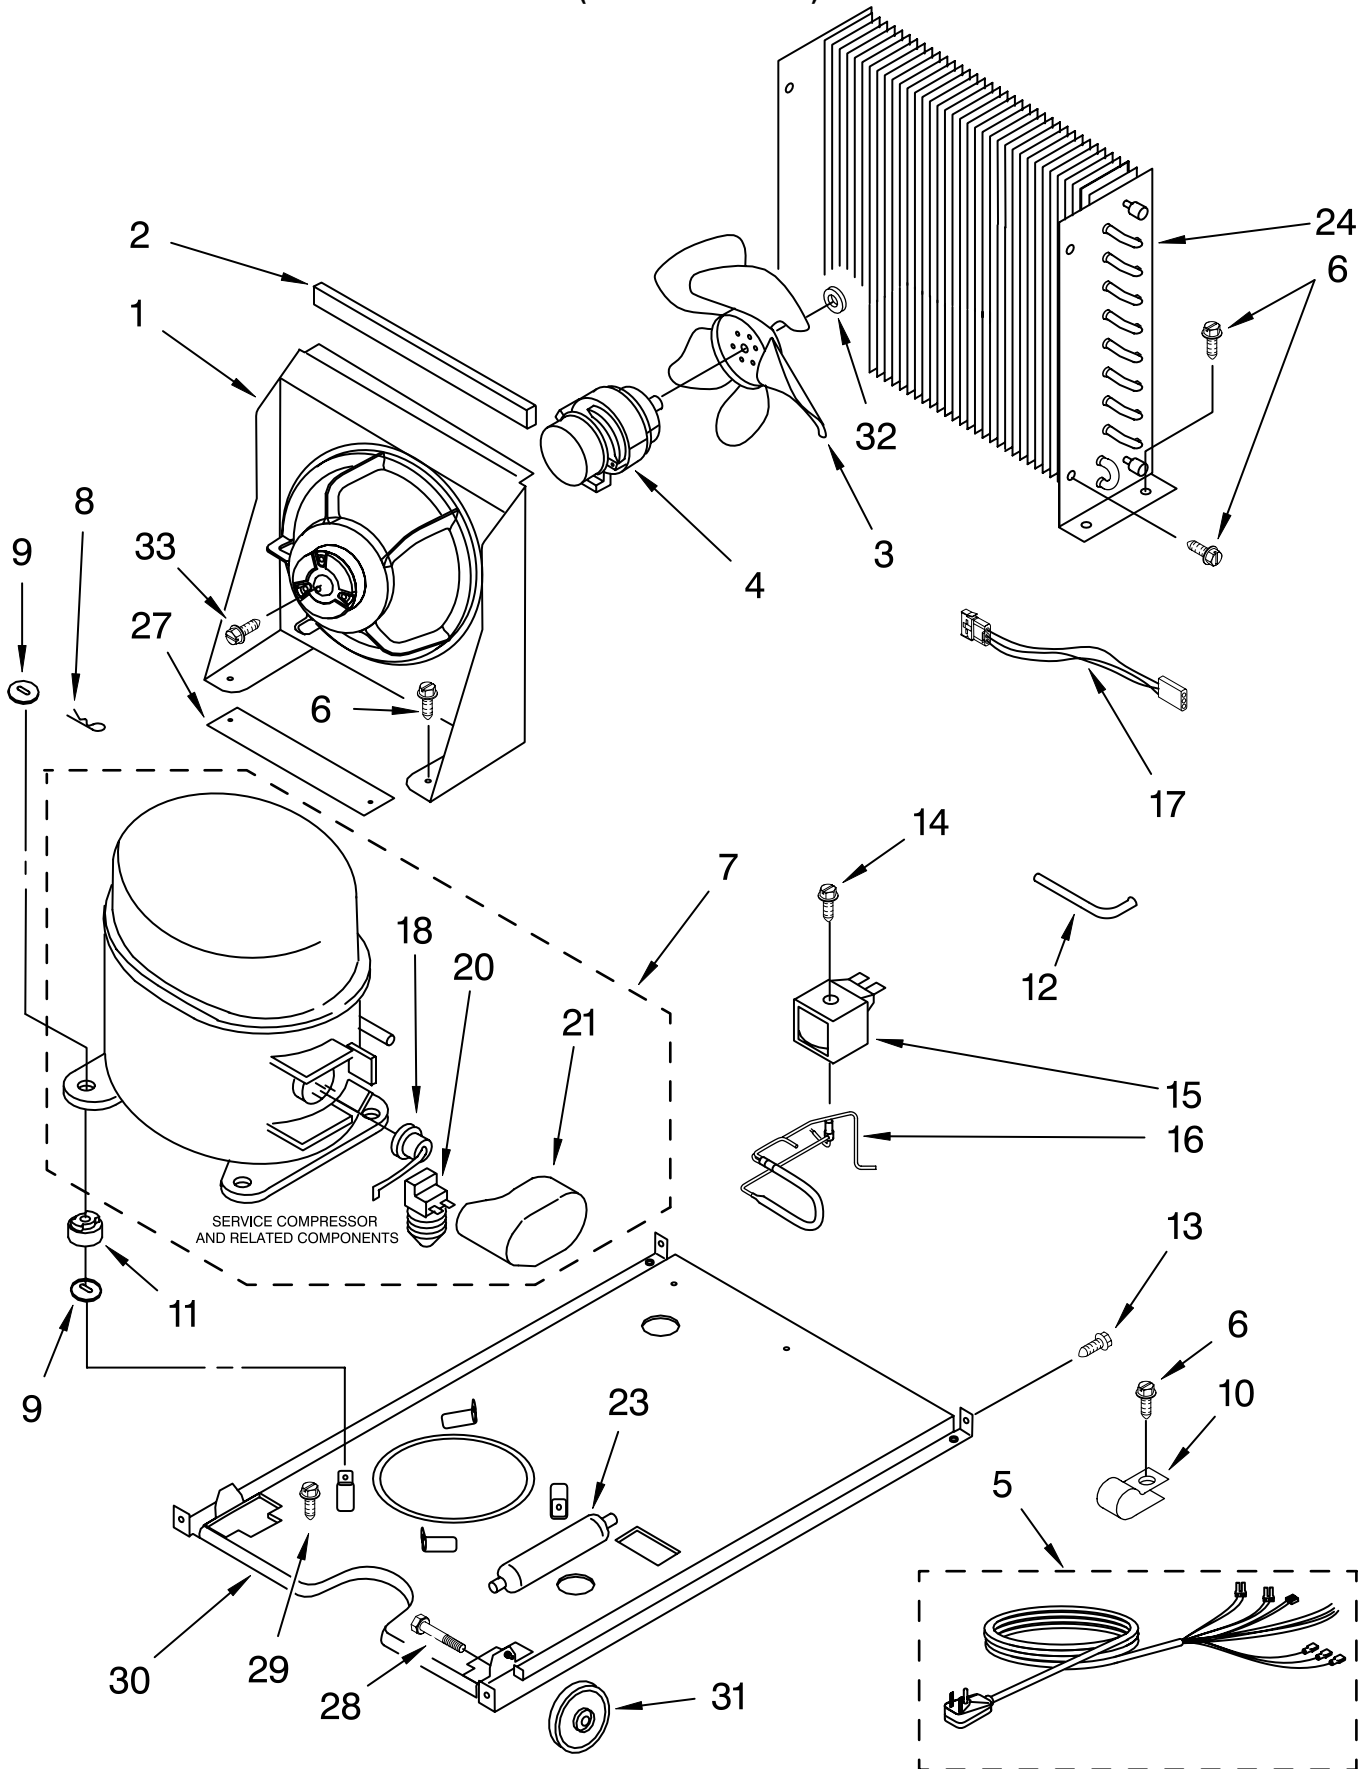

UNIT PARTS

For Models: KUIS155HRS0
(STAINLESS STEEL)

SERVICE COMPRESSOR
AND RELATED COMPONENTS

FOR ORDERING INFORMATION REFER TO PARTS PRICE LIST

UNIT PARTS

For Models: KUIS155HRS0
(STAINLESS STEEL)

Illus. No.	Part No.	DESCRIPTION
1	2185532	Bracket, Fan Mtg.
2	2185675	Pad, Foam
3	2190685	Blade, Fan
4	2183437	Motor, Fan
5		Wiring Harness, Complete Unit (See #11 On Control Panel Parts Page)
6	304392	Screw 8-18 X 1/2
7	2176659	Compressor
8	A201435	Clip, Mounting
9	A201441	Shim (8)
10	2185960	Clamp (Power Cord)
11	2185965	Grommet (4)
12	2185548	Tube, Process
13	489423	Screw
14	489472	Screw
15	759112	Coil, Solenoid
16	2208467	Valve, Body
17	2187267	Wiring Harness, Condenser Fan
18	2183404	Overload
20	2183410	Relay, Start
21	2162358	Cover, Terminal
23	2180801	Drier
24	2185529	Condenser
27	2185858	Pad, Foam (2)
28	3370389	Screw 10-32X15/16
29	488500	Screw, Ground 8-32 X 3/8
30	2185511	Base, Unit
31	302819	Wheel
32	486692	Nut, Speed
33	489494	Screw 8-32 X 3/4

REFRIGERANT CHARGE

6.5 OZ. (R134A)