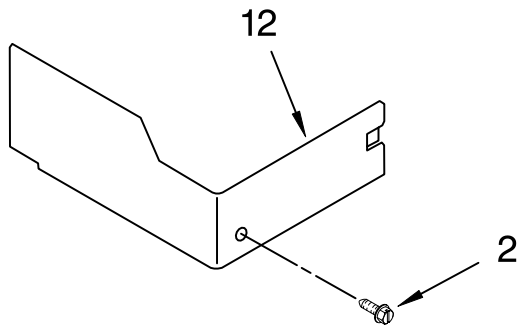

For Models: KUIS155HRS0
(STAINLESS STEEL)

Illus. No.	Part No.	DESCRIPTION
1	2185758	Valve, Complete Water
2	2185669	Tube, Plastic
3	488687	Screw 8-15 X 5/8
4	2185523	Dispenser, Water
5	2208328	Evaporator
6	627018	Nut, Compression
7	841707	Insert, Tube
8	2174662	Tube, Water Fill
9	488660	Nut, Speed
10	836667	Spacer
11	2208329	Fastener, Pushnut
12	489443	Screw
13	2185625	Reservoir, Water Slide
14	2185626	Tube
15	2185673	Hose, Overflow
17	2185615	Bracket, Front and Rear
18	2185611	Bracket, Side Left and Right
19	2185681	Harness, Grid
26	3400886	Screw 8-18 X 1 1/4
28	2185614	Grid Assembly (Complete)
39	2174754	Wire, Grid Cutter
41	2185570	Cover, Grid
42	681534	Thumbscrew
43	2185624	Reservoir, Water
44	3400884	Screw 8-18 X 5/8
45	2185696	Cap, Drain
46	3400909	Nut, Push-In

FOR ORDERING INFORMATION REFER TO PARTS PRICE LIST

PUMP PARTS

For Models: KUIS155HRS0
(STAINLESS STEEL)

Illus. No.	Part No.	DESCRIPTION
1	2185531	Pump, Water (Complete)
2	3400884	Screw 8-18 X 5/8
3	3400885	Screw 8-16 x 1/2
4	2185752	Housing, Motor
5	2185753	Blade, Fan
6	2185748	Motor, Pump
7	4388318	Wiring Harness
8	2185751	Bracket, Pump
9	3400883	Screw 8-32 X 1/2
10	2185750	Sleeve
11	3400909	Nut, Push-In
12	2185677	Cover, Pump
13	2185585	Bracket, Connector Assembly
14	2185754	Impeller, Pump
15	2185749	Cap, Pump