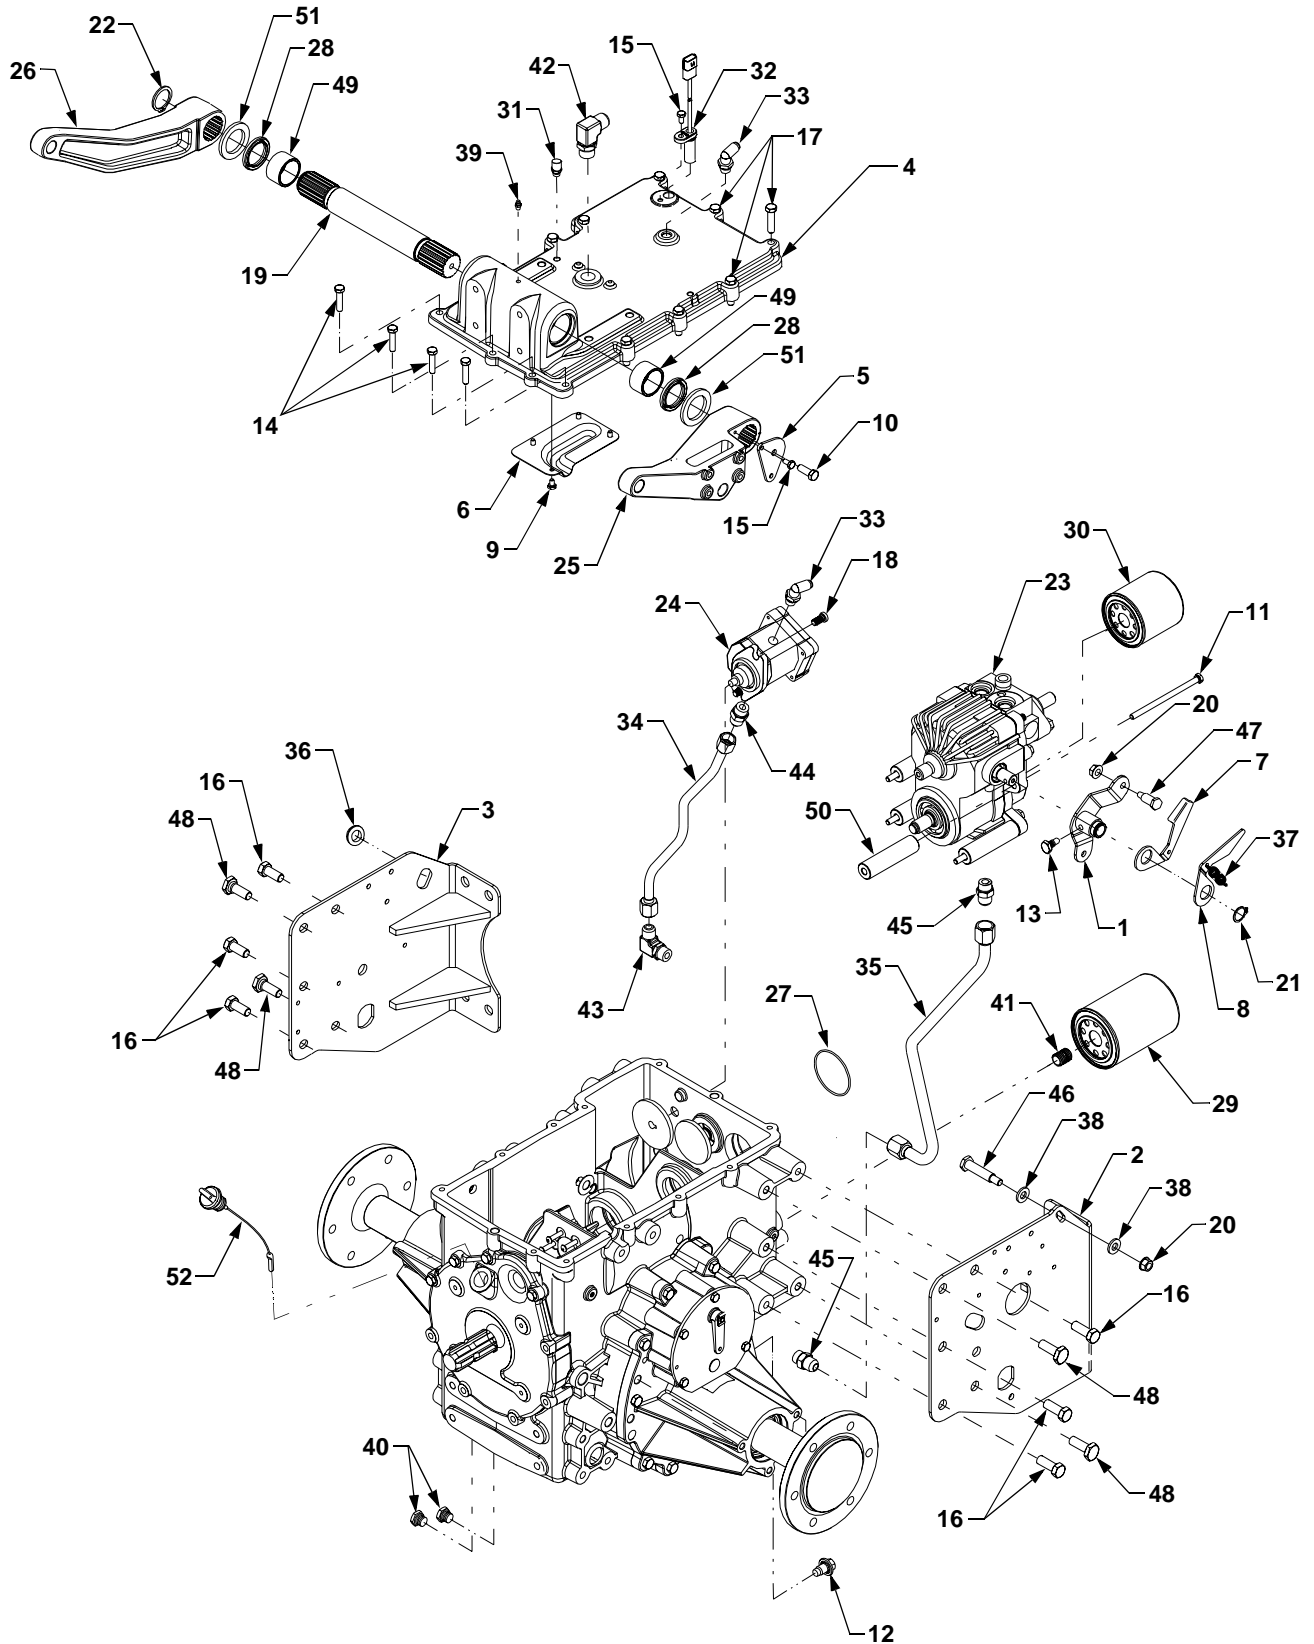

2WD TRANSMISSION

2WD TRANSMISSION

REF. NO.	PART NUMBER	CODE DESCRIPTION	QTY.	REF. NO.	PART NUMBER	CODE DESCRIPTION	QTY.
	TBD	Transmission Ass'y., Includes Ref. Nos.	1	21	716-0111	Ring, Retaining	1
	737-3025	Transmission Oil, 1 Qt.	6.5 gl.	22	716-0195	Ring, Retaining	1
	737-3062	Transmission Oil, 1 Gal.		23	717-3507	Pump, Hydrostatic Transmission	1
	737-3035	Transmission Oil, 5 Gal.		24	718-3131	Pump, Auxiliary Hydraulic	1
	759-3958	Sealant, Loctite® Black, 5.3 oz.	AR	25	719-3166	Arm, Upper Hitch RH	1
1	603-0688A	Arm, Hydro Control	1	26	719-3167	Arm, Upper Hitch LH	1
2	603-0712A	Bracket, Transmission Mtg. RH	1	27	721-0501	O-Ring, 2.987 ID x .103 Dia	1
3	603-0713A	Bracket, Transmission Mtg. RH	1	28	721-0510	Seal, Oil, 1.5 x 2.0 x .25	2
4	619-3059	Cover, Transmission Housing ..	1	29	723-0405	Filter, Oil - Hydraulic System	1
5	703-3577	Plate, Feedback	1	30	723-3014	Filter, Oil - Hydro Pump	1
6	703-3715	Baffle, Oil	1	31	723-3021	Breather, Transmission	1
7	703-05041	Arm, Neutral RH	1	32	725-3272	Sensor, RPM	1
8	703-05042	Arm, Neutral LH	1	33	727-3012	Fitting, 90°	2
9	710-0294	Screw, Hex Cap, ...	4	34	727-3176	Tube, Auxiliary Pump Suction ..	1
		1/4-20 x .375 GR5		35	727-3181	Tube, Hydro Suction	1
10	710-0591	Screw, Hex Cap Lock, ...	1	36	731-04018	Grommet	1
		3/8-24 x 1.0 GR5		37	732-1162	Spring, Extension	1
11	710-0833	Screw, Hex Cap, ...	4	38	736-3052	Washer, Flat, .406 x 1.0 x .105 .	2
		5/16-18 x 5.25 GR5		39	737-0146	Fitting, Grease	1
12	710-1633	Screw, Plug, M14 x 1.5 x .827 ..	1	40	737-0349	Plug, Fitting	2
13	710-1853	Screw, Hex Special Set, ...	1	41	737-3105	Fitting, Filter Nipple	1
		5/16-18 x .625		42	737-3108	Fitting, 90°	1
14	710-3005	Screw, Hex Cap, ...	4	43	737-3111	Fitting, 90°	1
		3/8-16 x 1.25 GR5		44	737-3112	Fitting, Straight	1
15	710-3013	Screw, Hex Cap, ...	2	45	737-3113	Fitting, Straight	2
		1/4-20 x .5 GR5		46	738-0108	Screw, Shoulder, .498 Dia x 1.45	1
16	710-3032	Screw, Hex Cap, ...	6	47	738-0430	Screw, Shoulder, .50 Dia x .685	1
		1/2-13 x 1.25 GR5		48	738-04001	Screw, Shoulder, ...	4
17	710-3120	Screw, Hex Cap Lock, ...	9			.625 x .18: 1/2-13	
		3/8-16 x 1.5 GR5		49	741-1110	Bearing, Sleeve, ...	2
18	710-3262	Screw, Low Hd. Cap, ...	2			1.52 x 1.75 x 1.0	
		3/8-16 x .75		50	750-1208	Spacer, .40 x 1.0 x 3.9	4
19	711-1355	Shaft, Rock	1	51	750-1239	Spacer, 1.52 x 2.25 x .188	2
20	712-0431	Nut, Hex Flange Lock, 3/8-16 ...	2	52	737-04018	Dipstick	1