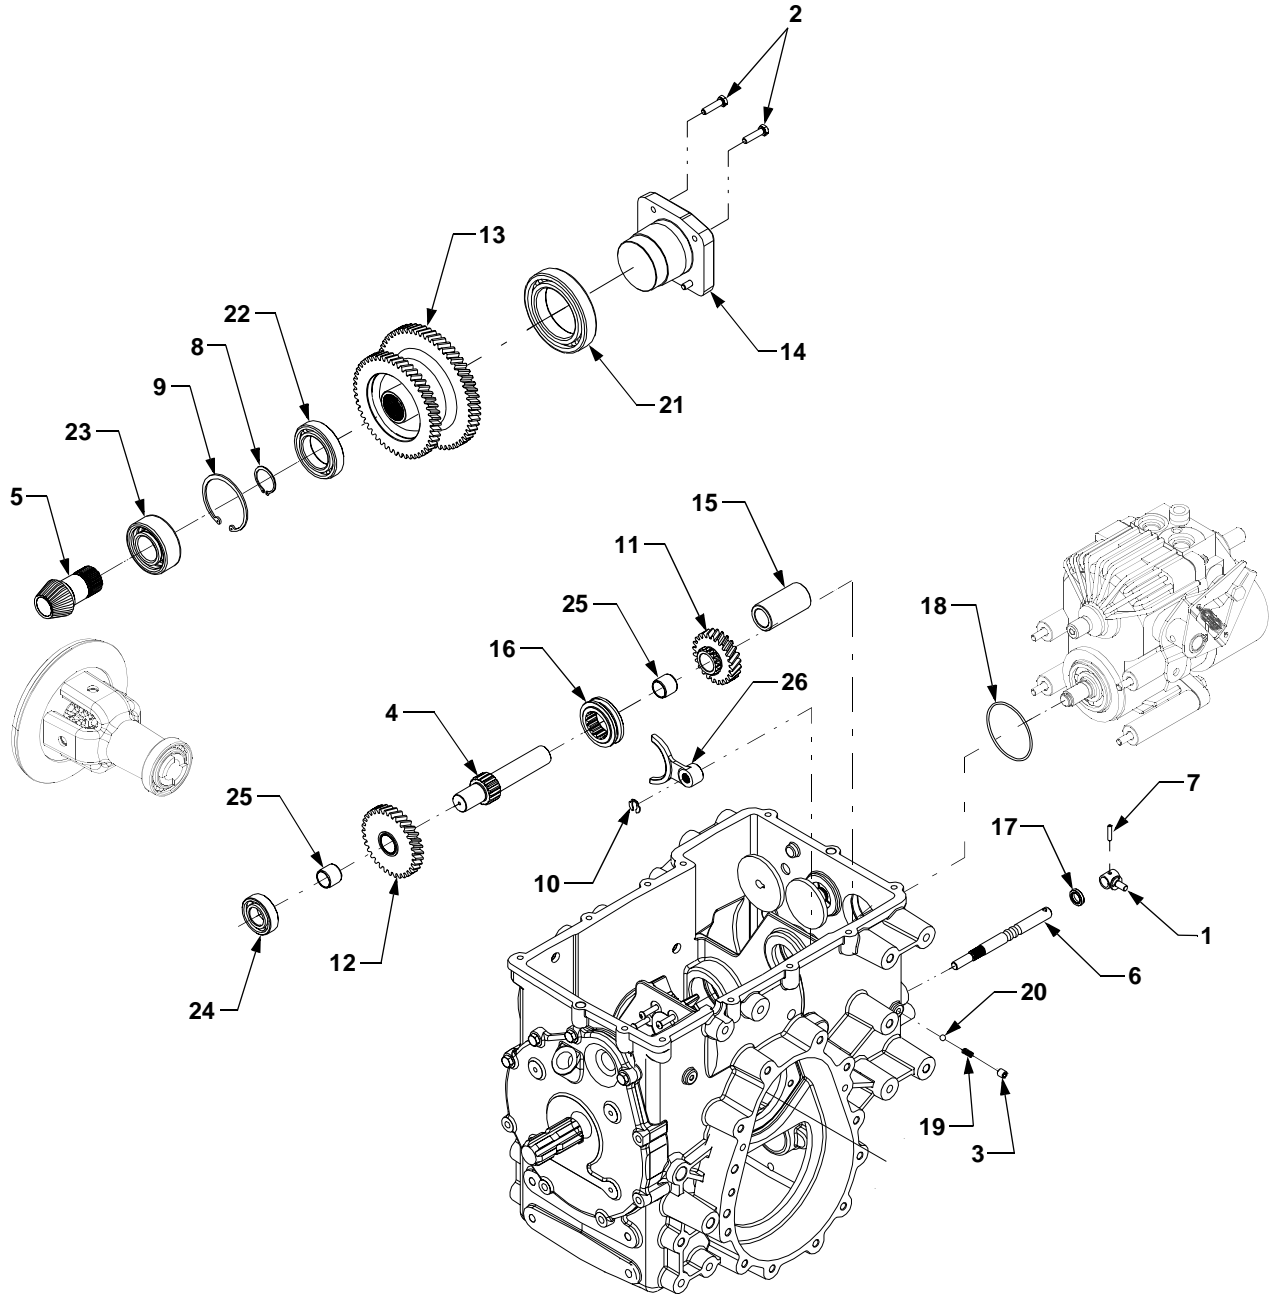

TRACTION DRIVE

TRACTION DRIVE

REF. NO.	PART NUMBER	CODE DESCRIPTION	QTY.
1	603-0906	Pin Assembly, 2 Speed	1
2	710-0573	Screw, Hex Cap Lock, ... 5/16-18 x 1.25 GR5	4
3	710-3006	Screw, Cup Set, 5/16-18 x 3/8	1
4	711-1339	Shaft, Motor	1
5	711-1344	Shaft, Pinion, 16T	1
6	711-1397	Shaft, 2 Speed Actuator	1
7	715-0159	Pin, Spirol, 3/16 x .875	1
8	716-0185	Ring, Retaining	1
9	716-0387	Ring, Retaining	1
10	716-0396	Clip, Rotor	1
11	717-3472	Gear, Drive Pinion, LO 24T:17T	1
12	717-3473	Gear, Drive Pinion, HI 33T: 17T	1
13	717-3480	Gear, Drive, LO:59T; HI 50T	1
14	718-3141	Cover, Front	1
15	718-0678	Spacer, Drive	1
16	718-3116	Collar, 2 Speed	1
17	721-0496	Seal, Oil	1
18	721-0501	O-Ring	1
19	732-0863	Spring, Detent	1
20	741-0862	Ball, Detent	1
21	741-1106	Bearing, Ball	1
22	741-1107	Bearing, Ball	1
23	741-1109	Bearing, Angular Contact Ball	1
24	741-3037	Bearing, Ball	1
25	741-3118	Bearing, Sleeve	2
26	748-3096	Yoke, 2 Speed	1