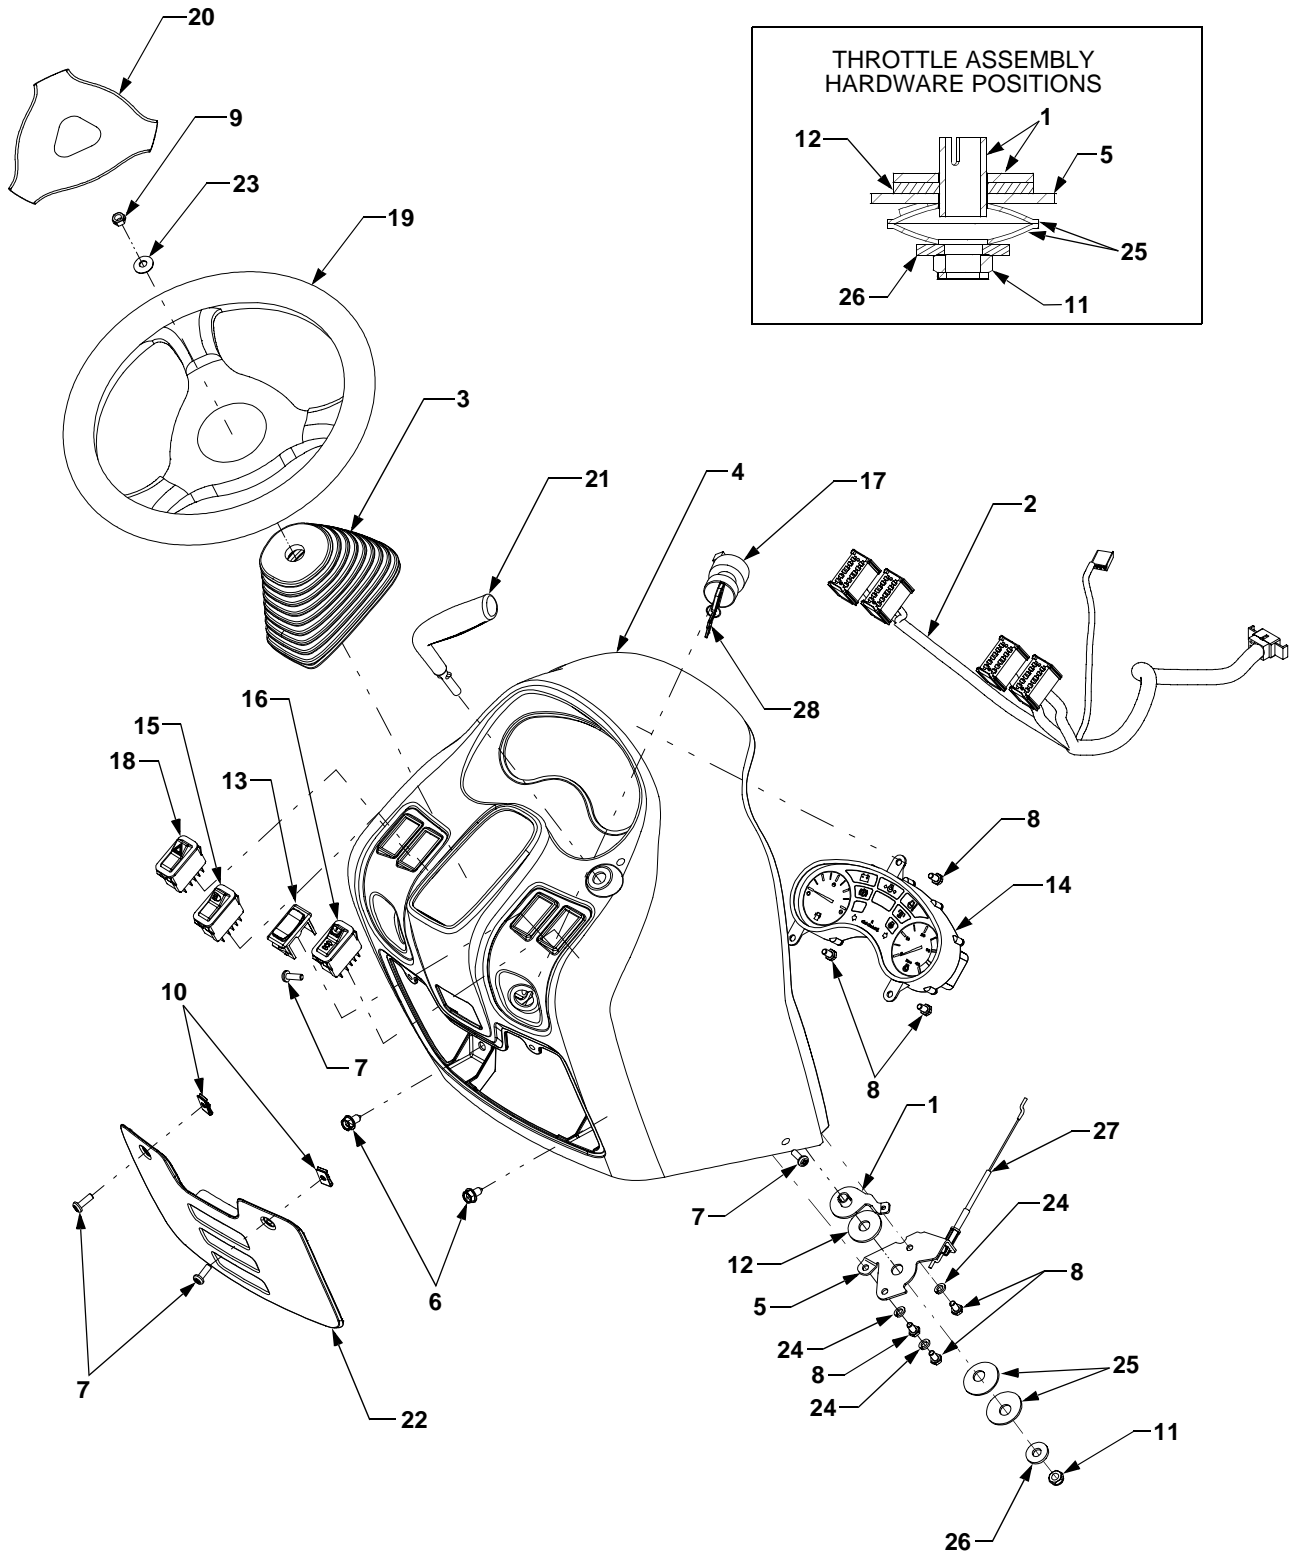

DASH PANEL AND STEERING WHEEL

DASH PANEL AND STEERING WHEEL

REF. NO.	PART NUMBER	CODE	DESCRIPTION	QTY.
1	603-0711		Tab Assembly, Throttle	1
2	629-3061		Wire Harness, Dash	1
3	631-0076		Boot, Steering Shaft	1
4	631-04007A		Dash	1
5	703-05132		Plate, Throttle Mtg.	1
6	710-0604A		Screw, Hex Wash. Hd. Tapp	2
			5/16-18 x .625	
7	710-0924		Screw, Pan Hd., 1/4-20 x .75	4
8	710-3013		Screw, Hex Cap, 1/4-20 x .5 GR5 .	6
9	712-0237		Nut, Hex Lock, 5/16-24	1
10	712-0292		Nut, Speed, 1/4-20	2
11	712-0116		Nut, Hex Insert Jam Lock, 3/8-24	1
12	723-3013		Washer, Friction, .515 x 1.5 x .12 ..	1
13	725-2017		Plug	1
14	725-3265		Panel, Instrument	1
	725-3285		Bulb	12
	735-0688		Plug	12
15	725-3274		Switch, Headlight	1
16	725-3276		Switch, PTO	1
17	725-3277		Switch, Ignition	1
18	725-3279		Switch, Hazard	1
19	731-3209		Steering Wheel, Soft Grip	1
20	731-3210		Cover, Steering Wheel	1
21	731-3298		Handle, Throttle	1
22	731-3344		Panel, Dash Insert	1
23	736-0242		Washer, Belleville, .34 x .872 x .06	1
24	736-0329		Washer, Lock, 1/4	3
25	736-0112		Washer, Belleville, .531 x 1.62 x .045	2
26	736-3052		Washer, Flat, .406 x 1.0 x .105	1
27	746-3086A		Cable, Throttle	1
28	759-3950		Key Set, Ingition	1