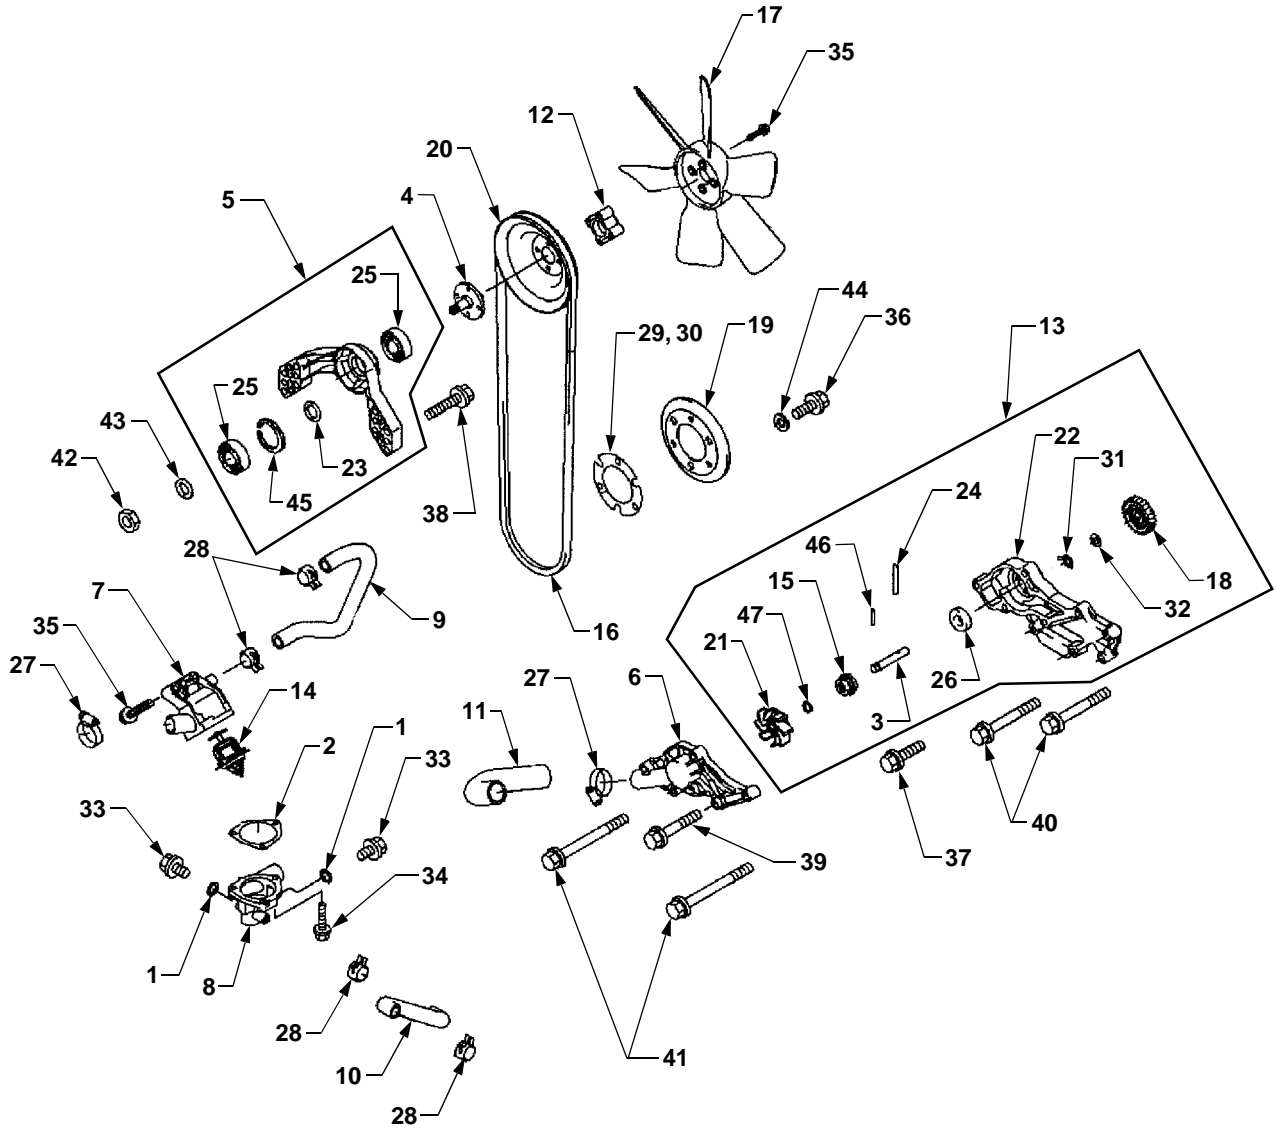

COOLING

COOLING

REF. NO.	PART NUMBER	DESCRIPTION	QTY.
1	KM-11009-3028	Gasket	2
2	KM-11060-2475	Gasket, Thermostat	1
3	KM-13107-2097	Shaft, Impeller	1
4	KM-13107-2246	Shaft, Pulley	1
5	KM-13304-6010	Housing Assembly ..... Includes Ref. Nos. 23, 25 & 45	1
6	KM-16142-2077	Cover, Pump	1
7	KM-16160-2127	Body, Upper	1
8	KM-16160-6001	Body, Valve	1
9	KM-39062-2084	Hose, Cooling	1
10	KM-39062-2088	Hose, Cooling	1
11	KM-39062-2089	Hose, Cooling	1
12	KM-41077-2064	Adapter	1
13	KM-49044-2063	Pump Assembly, Water	1
14	KM-49054-2058	Thermostat	1
15	KM-49063-1054	Seal, Mechanical	1
16	KM-59011-2058	Belt	1
17	KM-59041-2092	Fan	1
18	KM-59051-2355	Gear, Spur, 25T	1
19	KM-59091-2054	Pulley	1
20	KM-59091-20559H	Pulley	1
21	KM-59256-2069	Impeller	1
22	KM-59336-2078	Case, Pump	1
23	KM-92026-2311	Spacer, 12 x 18 x 1.4	1
24	KM-92043-2237	Pin	1
25	KM-92045-2191	Bearing, Ball	2
26	KM-92049-2111	Seal, Oil	1
27	KM-92170-1284	Clamp	2
28	KM-92171-2056	Clamp	4
29	KM-92180-2013	Shim, T=0.6	AR
30	KM-92180-2014	Shim, T=1.2	AR
31	KM-92200-2134	Washer	1
32	KM-92200-2135	Washer 10.2 x 19 x 0.8	1
33	KM-130C0812	Bolt, Flanged	2
34	KM-130G0625	Bolt, Flanged	3
35	KM-130G0635	Bolt, Flanged	6
36	KM-130G0820	Bolt, Flanged	3
37	KM-130G0830	Bolt, Flanged	2
38	KM-130G0835	Bolt, Flanged	4
39	KM-130G0845	Bolt, Flanged	1
40	KM-130G0860	Bolt, Flanged	2
41	KM-130G0880	Bolt, Flanged	4
42	KM-315B1000	Nut, Hex Fine	1
43	KM-410B1000	Washer, Plain	1
44	KM-461F0800	Washer, Spring	3
45	KM-481J2800	Circlip	1
46	KM-551A0314	Pin, Dowel	1
47	KM-670B1507	O-Ring	1