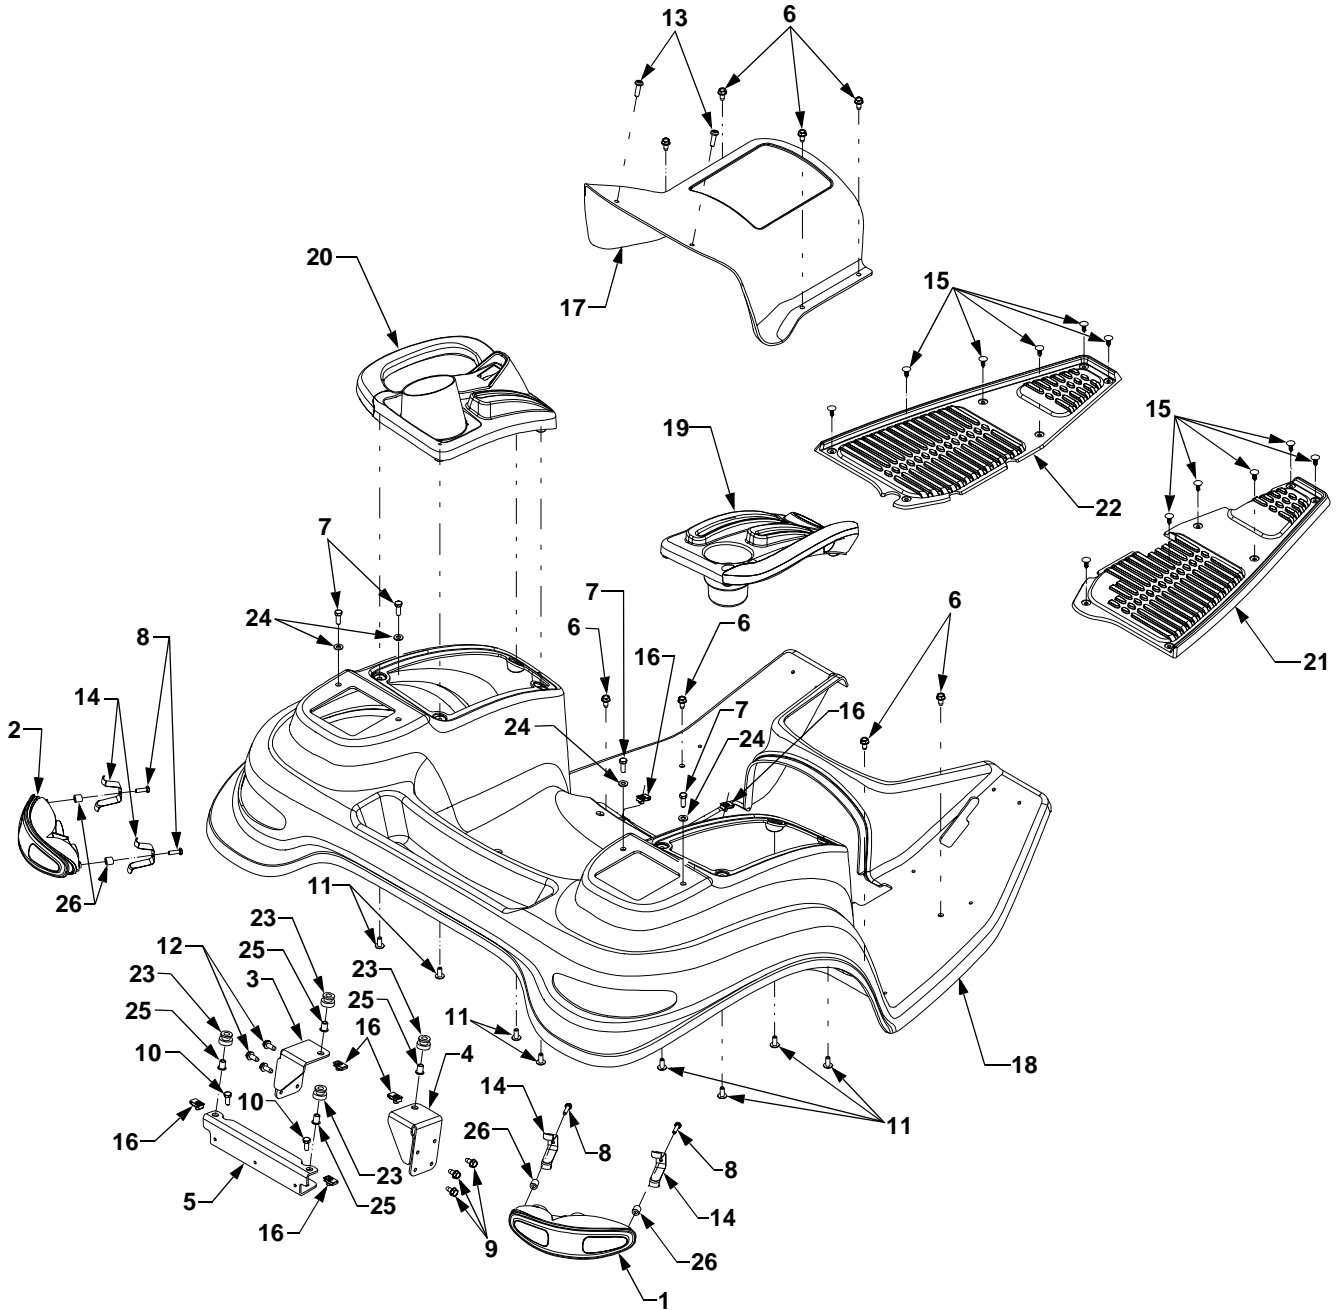

FENDER AND RUNNING BOARD

FENDER AND RUNNING BOARD

REF. NO.	PART NUMBER	CODE	DESCRIPTION	QTY.
1	625-0023B		Light Assembly, Rear RH	1
	725-3262		Bulb Only, Tail Light	1
	725-3263		Bulb Only, Reverse Indicator Light	1
	629-3059		Harness, Tail Light	1
2	625-0024B		Light Assembly, Rear RH	1
	725-3262		Bulb Only, Tail Light	1
	725-3263		Bulb Only, Reverse Indicator Light	1
	629-3059		Harness, Tail Light	1
3	703-3451		Bracket, Seat Mtg. LH	1
4	703-3572		Bracket, Seat Mtg. RH	1
5	703-3754		Bracket, Rear Seat Support	1
6	710-0604A		Screw, Hex Wash Hd. Tapp	8
			5/16-18 x .625	
7	710-3038		Screw, Hex Cap	4
			5/16-18 x .875 GR5	
8	710-0206		Screw, Hex Cap	4
			1/4-20 x .875 GR5	
9	710-3021		Screw, Hex Wash Hd. Tapp	3
			5/16-18 x .625	
10	710-3008		Screw, Hex Cap	2
			5/16-18 x .75 GR5	
11	710-1242		Screw, Truss Phillips Hd.	8
			5/16-14 x .75	
12	710-1260A		Screw, Hex Wash Hd. Tapp	3
			5/16-18 x .75	
13	710-0971		Screw, Pan Hd. 5/16-18 x 1.0	2
14	726-3057		Clip, Tail Light	4
15	726-3046		Clip, Ratchet Fastener	12
16	726-0211		Speed Nut, 'U' Type, 5/16-18	6
17	731-3324		Cover, Fender	1
	777S30630		Graphic, Warning	1
18	731-3289		Fender	1
	777S30635		Graphic, Warning	1
	777D06181		Graphic, Series 7000	1
19	631-04005		Cover, Fender, RH	1
20	631-04006		Cover, Fender, LH	1
21	735-0669		Pad, Floor, RH	1
22	735-0670		Pad, Floor, LH	1
23	735-0690		Grommet, .4375 ID x .75	4
24	736-3089		Washer, Flat, .345 x 1.0 x .100	4
25	750-3310		Spacer, Flange, .3125 x .4375 x .625	4
26	750-04143		Spacer, .258 x .5 x .5	4