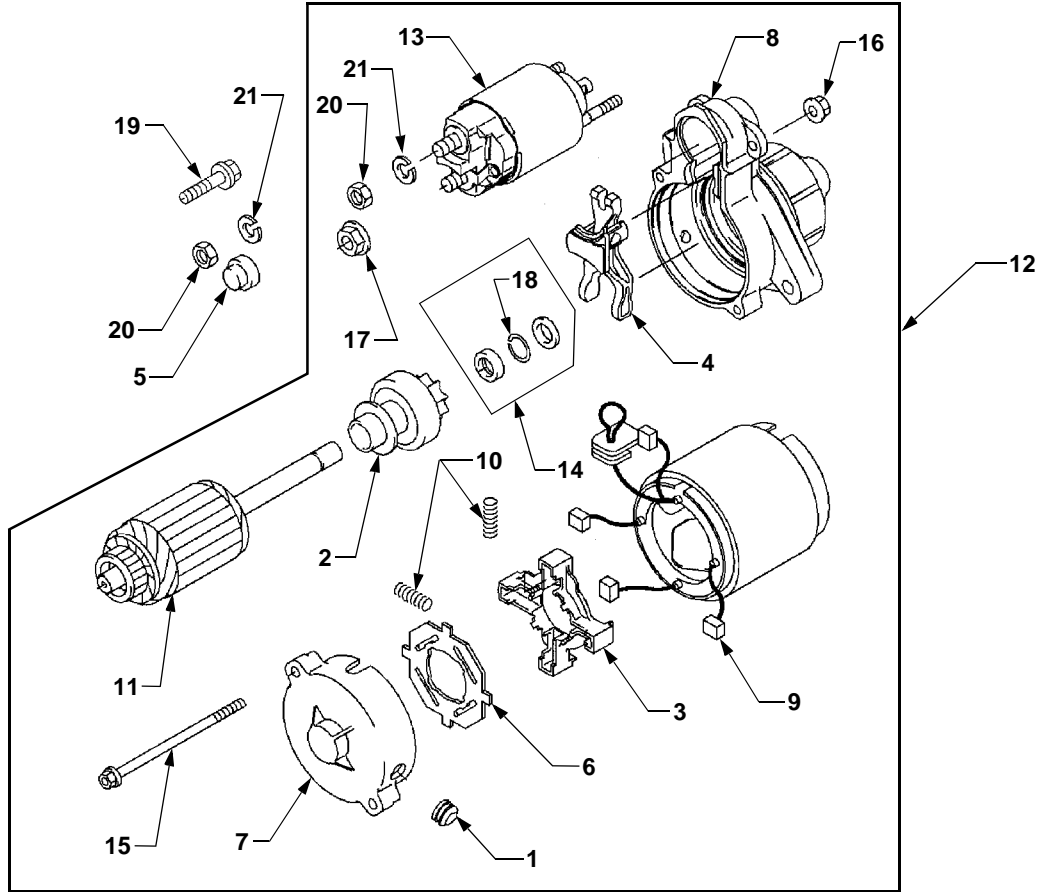

STARTER

REF. NO.	PART NUMBER	DESCRIPTION	QTY.
1	KM-11012-2226	Cap	1
2	KM-13081-2108	Clutch Assembly	1
3	KM-13091-2068	Holder, Brush	1
4	KM-13168-2131	Lever, Shift	1
5	KM-14024-2205	Cover	1
6	KM-16073-2098	Insulator	1
7	KM-16146-2187	Cap, Starter End	1
8	KM-16146-2225	Cone, Starter Nose	1
9	KM-21039-2059	Brush	4
10	KM-21040-2052	Spring, Brush	4
11	KM-21080-2054	Armature	1
12	KM-21163-2120	Starter, Electric	1
13	KM-27010-2122	Solenoid, Starter	1
14	KM-32085-2097	Stopper	1
15	KM-92002-2277	Bolt	2
16	KM-92015-2146	Nut	2
17	KM-92015-2147	Nut	1
18	KM-92033-2081	Ring, Snap	1
19	KM-130G0835	Bolt, Flanged	2
20	KM-317B0800	Nut, Hex	2
21	KM-461F0800	Washer, Spring	2