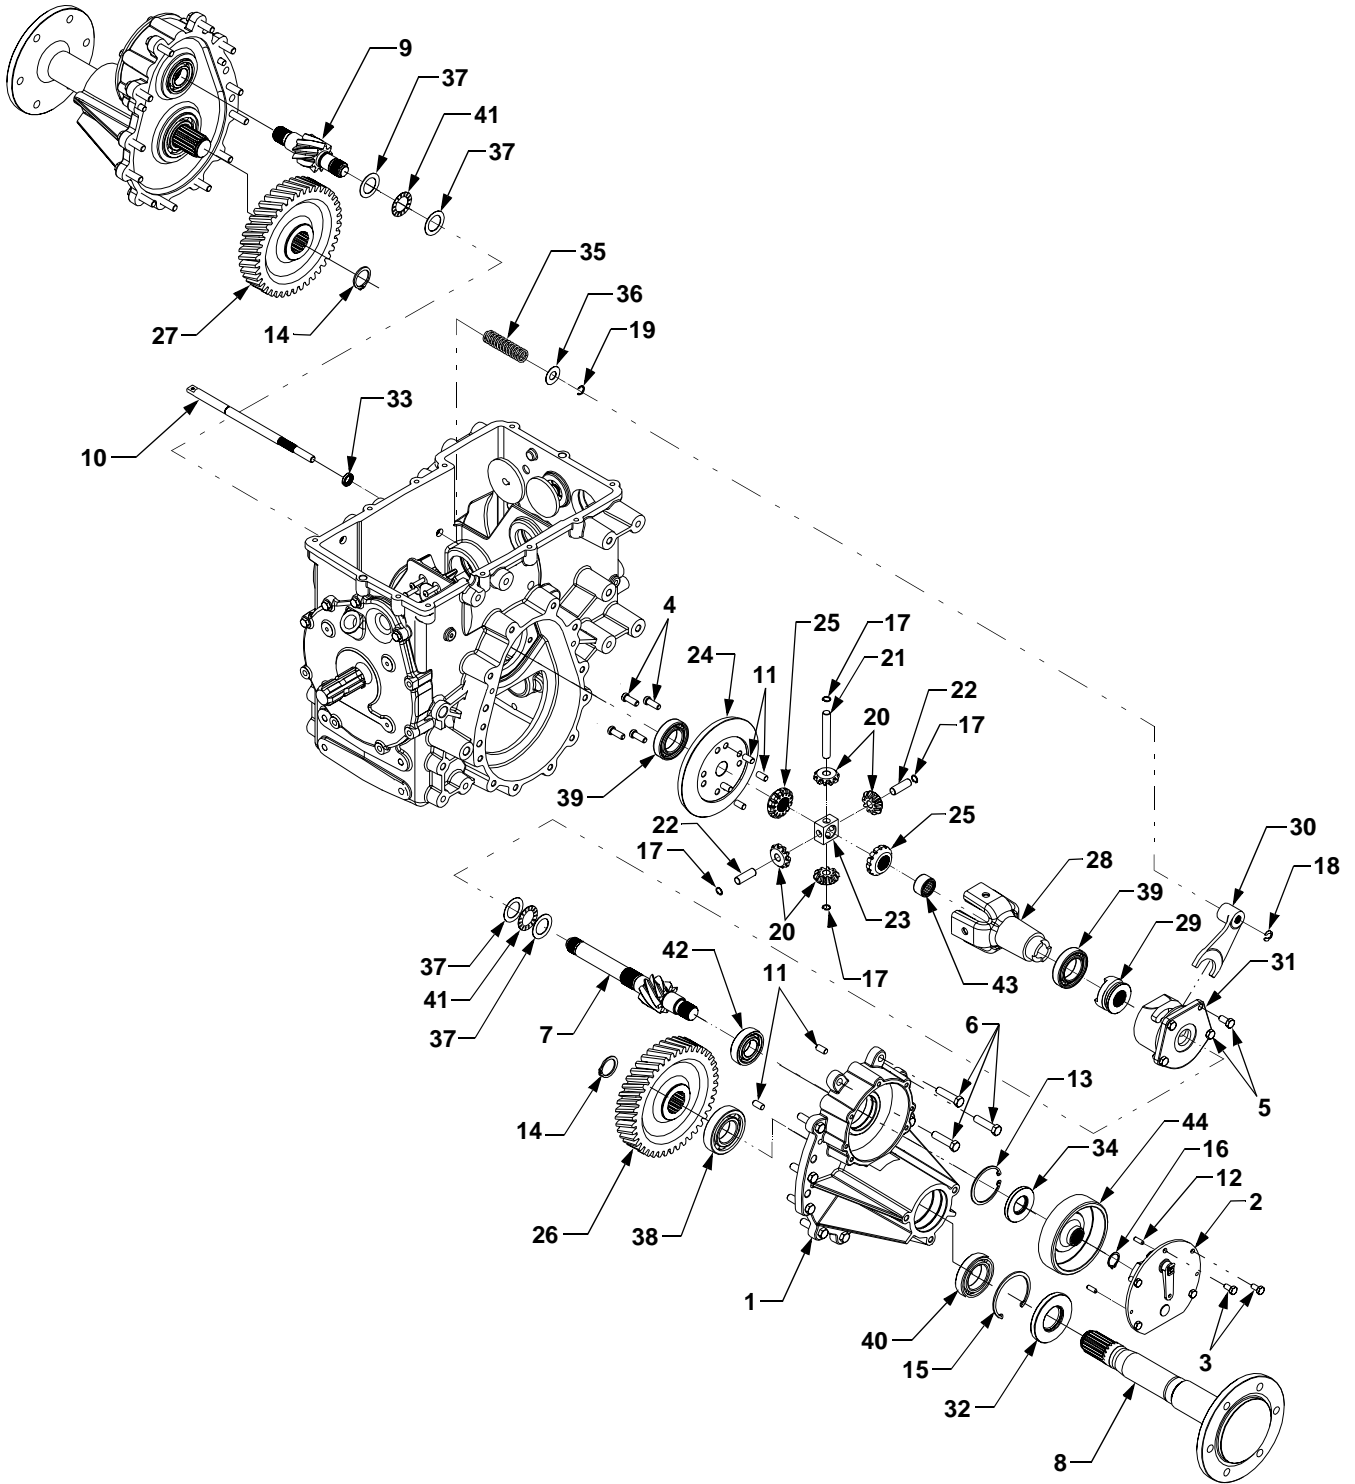

DIFFERENTIAL AND FINAL DRIVE

DIFFERENTIAL AND FINAL DRIVE

REF. NO.	PART NUMBER	CODE DESCRIPTION	QTY.
1	619-3060	Housing, Axle	2
2	661-3014	Brake Assembly, Drum	2
3	710-0538	Screw, Hex Cap Lock, ...	10
		5/16-18 x .625 GR5	
4	710-1695	Screw, Socket Hd. Cap, 3/8-16 x 1.0 ...	4
5	710-3119	Screw, Hex Cap Lock, 3/8-16 x .75 GR5	4
6	710-3238	Screw, Hex Cap Lock, ...	24
		7/16-14 x 1.75 GR5	
7	711-1326	Shaft, Axle Stub RH	1
8	711-1327	Shaft, Axle	2
9	711-1358	Shaft, Axle Stub LH	1
10	711-1389A	Shaft, Differential Lock Actuator	1
11	715-0226	Pin, Dowel, .3752 x .75	8
12	715-3010	Pin, Dowel, .25 x .75	4
13	716-0180	Ring, Retaining	2
14	716-0195	Rjng, Retaining	2
15	716-0196	Ring, Retaining	2
16	716-0390	Ring, Retaining	2
17	716-0391	Ring, Retaining	4
18	716-0396	Clip, Rotor	1
19	716-0397	Ring, Retaining	1
20	717-1120	Gear, Differential, 10T	4
21	717-1173	Shaft, Cross	1
22	717-1178	Shaft, Cross	2
23	717-1180	Block, Differential Pinion	1
24	717-3316	Gear, Bevel, 65T	1
25	717-3317	Gear, Miter, 14T	2
26	717-3471	Gear, Drop Axle, 42T RH	1
27	717-3478	Gear, Drop Axle, 42T LH	1
28	718-0666	Carrier, Differential	1
29	718-3104	Collar, Differential Lock	1
30	718-3105	Yoke, Differential Lock	1
31	718-3112	Cover, Bearing	1
32	721-0495	Seal, Oil, 50mm x 75 mm x 10mm	2
33	721-0496	Seal, Oil	1
34	721-3020A	Seal, Oil, 1.181 x 2.453 x .276	2
35	732-0187	Spring, Compression	1
36	736-0355	Washer, Flat, .56 x 1.0 x .04	1
37	736-0715	Washer, Thrust, 1.12 x 1.75 x .03	4
38	741-0721	Bearing, Ball	2
39	741-1104	Bearing, Ball	2
40	741-1107	Bearing, Ball	2
41	741-1112	Bearing, Thrust	2
42	741-3033A	Bearing, Ball	2
43	741-3080	Bearing, Needle	1
44	761-3071	Drum, Brake	2