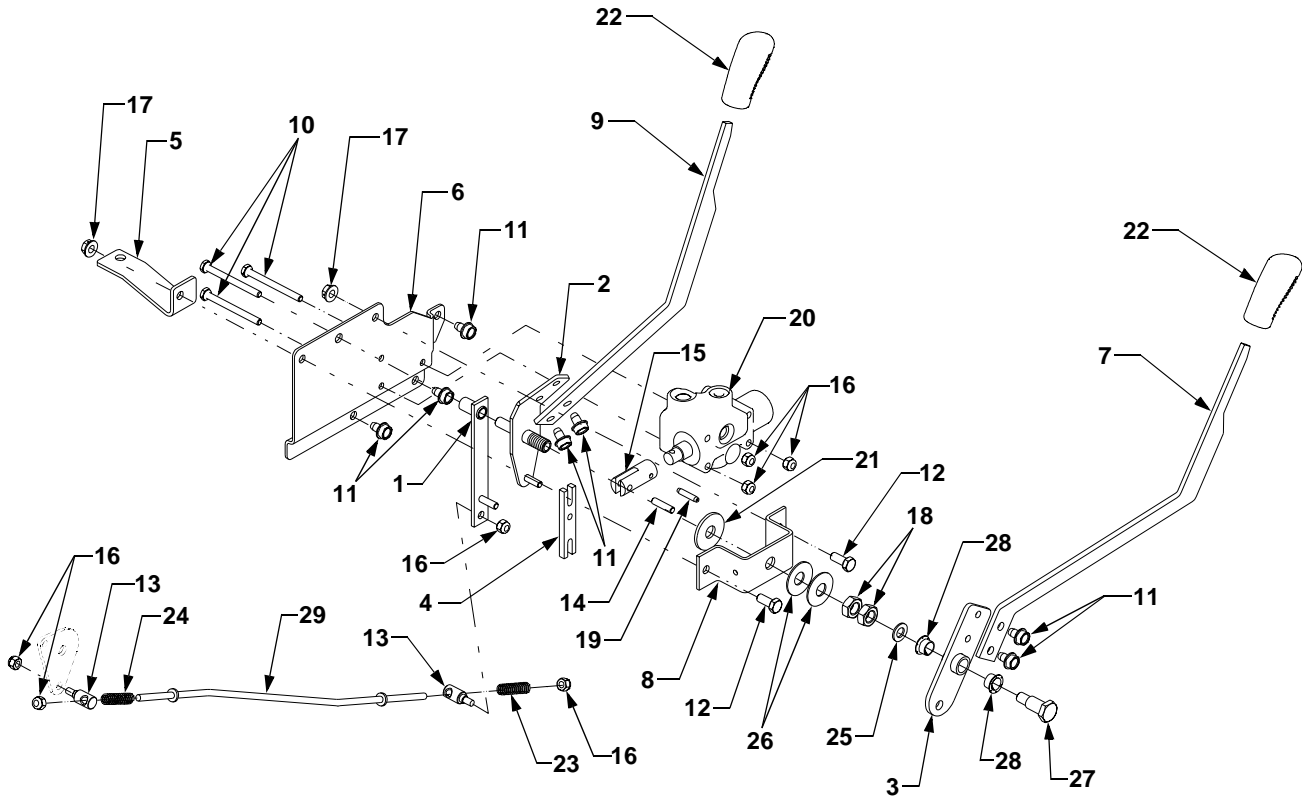

LIFT VALVE AND POSITION CONTROL

REF. NO.	PART NUMBER	CODE DESCRIPTION	QTY.	REF. NO.	PART NUMBER	CODE DESCRIPTION	QTY.
1	603-0663	Link Assembly, Feedback	1	16	712-0324	Nut, Hex Nylon Insert Lock	7
2	603-0664	Link Assembly, Input	1	17	712-3004A	Nut, Hex Flange Lock, ...	2
3	603-0776	Hub Assembly, HI-LO Shifter	1	18	712-3029	Nut, Hex Jam, 1/2-20 GR5	2
4	703-3360	Link, Feedback	1	19	715-0120	Pin, Spirol, 3/16 x 1.0	1
5	703-3610	Bracket, Lift Brace	1	20	718-3130	Valve, Hydraulic Lift	1
6	703-3697	Bracket, Valve Mtg.	1	21	723-3013	Washer, Friction, .515 x 1.5 x .12	1
7	703-3698	Handle, HI-LO Shifter	1	22	731-3321	Grip, Handle	2
8	703-3762	Bracket, Lift Mtg.	1	23	732-0330	Spring, Compression	1
9	703-3763A	Handle, Lift	1	24	732-0499	Spring, Compression	1
10	710-0564	Screw, Hex Cap, ...	3	25	736-0185	Washer, Flat, .375 x .738 x .063	1
11	710-0607	Screw, Hex Wash Hd. Tapp	7	26	736-3022	Washer, Belleville, ...	2
12	710-3008	Screw, Hex Cap, ...	2	27	738-0145	Screw, Shoulder, ...	1
13	711-1316	Ferrule, Feedback Adjustment ..	2			.5 x .835:3/8-16	
14	711-1612	Pin, .25 x 1.0	1	28	741-0491	Bearing, Nylon Flange .5 ID	2
15	711-1614	Link, Valve	1	29	747-3394	Rod, Feedback	1