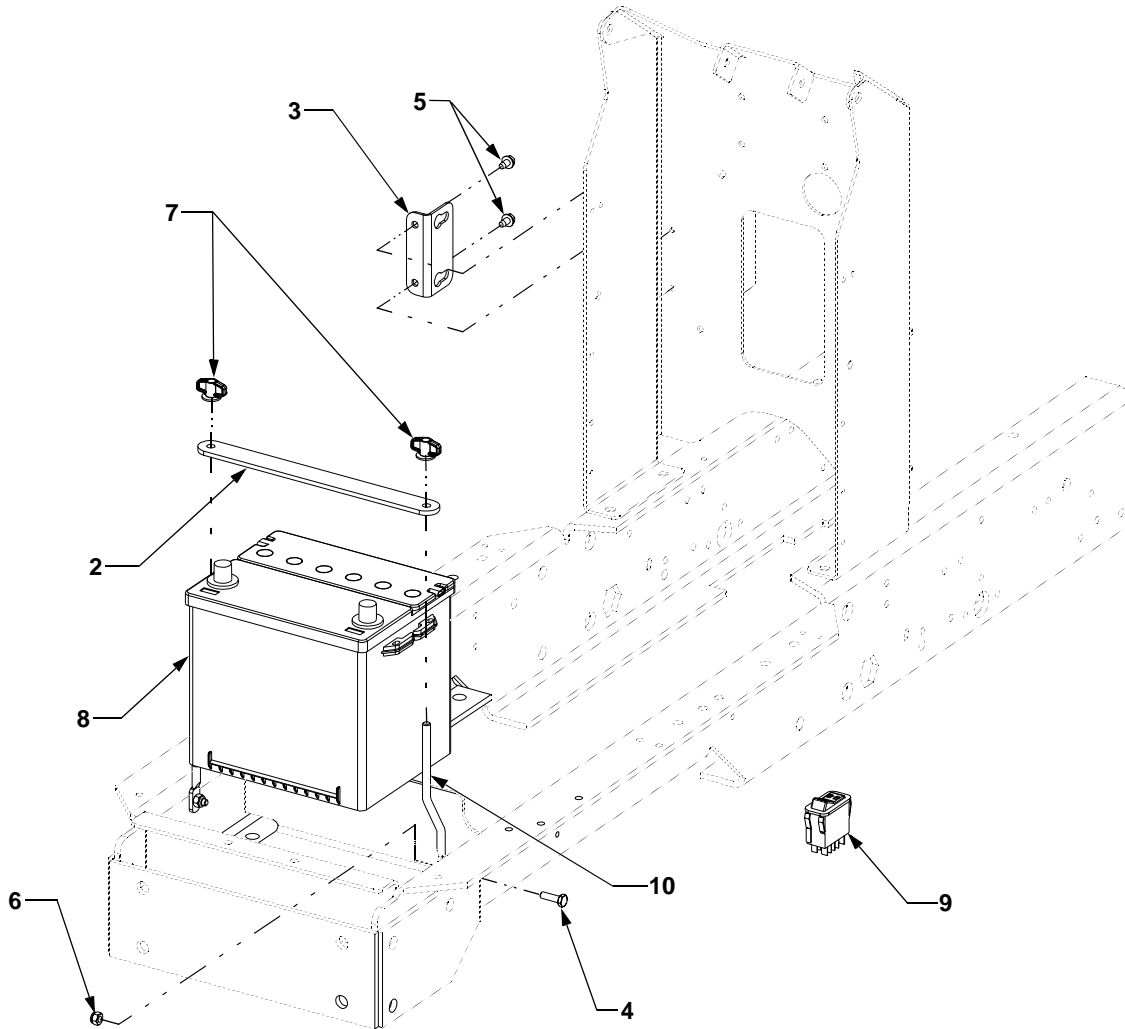

BATTERY AND ELECTRICAL

REF. NO.	PART NUMBER	CODE	DESCRIPTION	QTY.
†	629-3060		Harness, Main Wire	1
2	703-4104	0637	Strap, Battery Holddown	1
3	703-4131		Bracket, Fuse Center	1
4	710-0206		Screw, Hex Cap, 1/4-10 x .875 GR5	2
5	710-0599		Screw, Hex Wash Hd. Tapp	2
			1/4-20 x .5	
6	712-0324		Nut, Hex Nylon Insert Lock, 1/4-20	2
7	712-0421		Nut, Wing w/Bell Washer, 5/16-18	2
8	725-3174		Battery, 500 cca Dry	1
9	725-3273		Switch, PTO Reverse Override	1
10	747-3433		Rod, Battery Holddown	2

† Not Shown