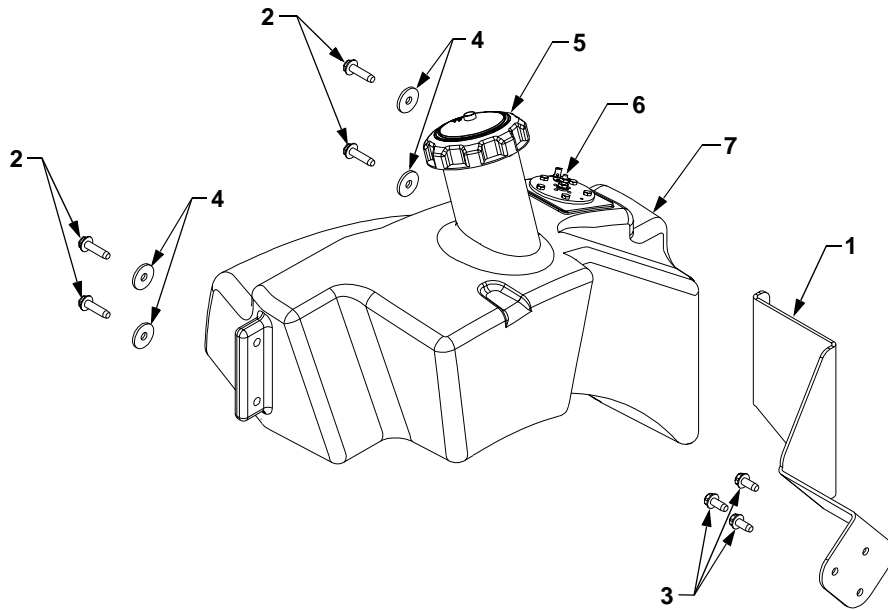

FUEL TANK

REF. NO.	PART NUMBER	CODE	DESCRIPTION	QTY.
1	703-3563		Bracket, Front Tank Mtg.	1
2	710-0817		Screw, Hex Wash Hd Tapp ..... 5/16-18 x 1.25	4
3	710-1260A		Screw, Hex Wash Hd Tapp ..... 5/16-18 x .75	3
4	736-0231		Washer, Flat, .344 x 1.125 x .12	4
5	751-3124B		Cap, Fuel	1
6	751-3175		Sensor, Fuel Level	1
7	751-3200A		Tank, Fuel	1