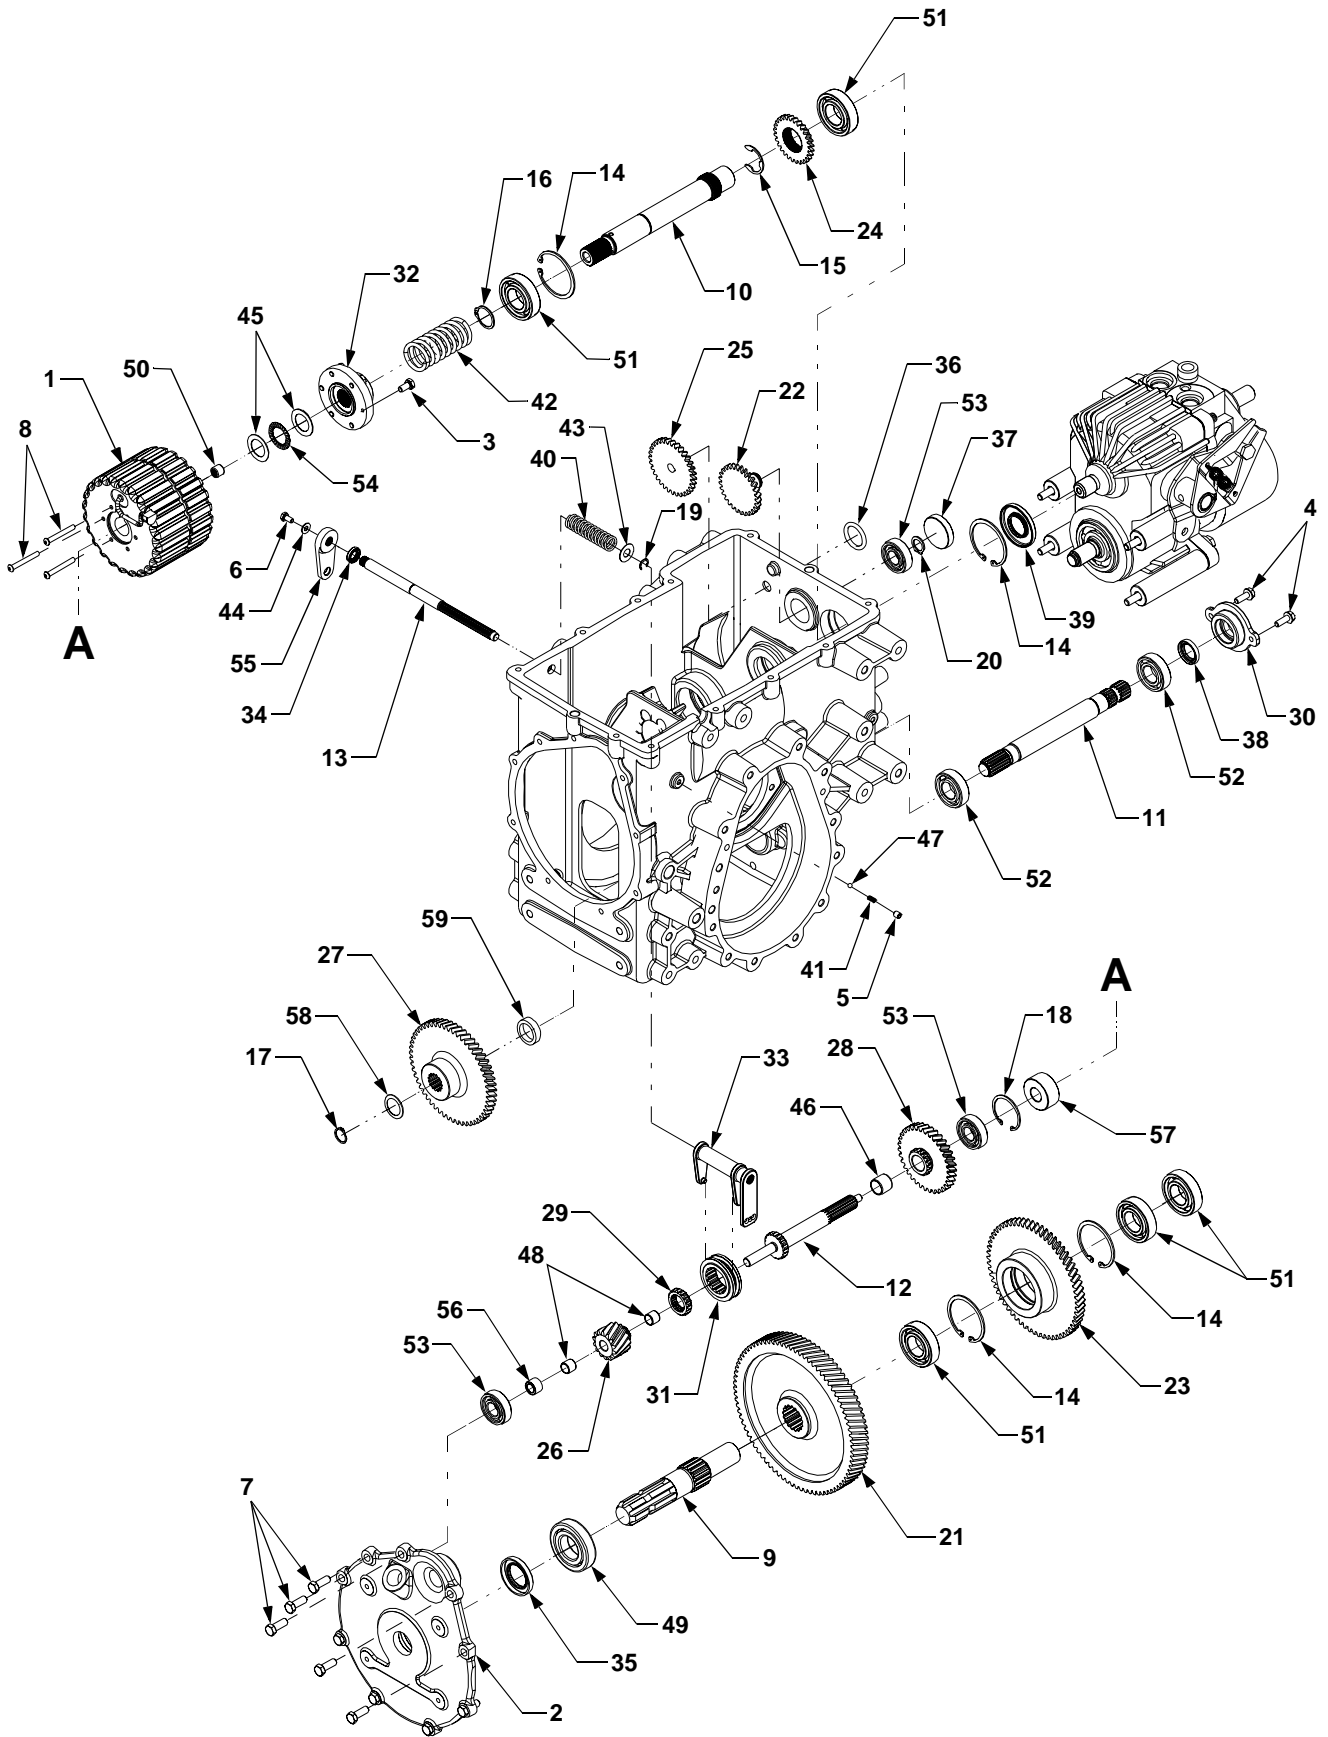

PTO DRIVE

PTO DRIVE

REF. NO.	PART NUMBER	CODE	DESCRIPTION	QTY.	REF. NO.	PART NUMBER	CODE	DESCRIPTION	QTY.
1	618-3189		Clutch Assembly, PTO	1	31	718-3116		Collar, 2 Speed	1
2	619-3076A		Housing, Rear	1	32	718-3134		Coupling, PTO	1
3	710-0538		Screw, Hex Cap Lock, ...	6	33	719-0551A		Actuator, PTO	1
			5/16-18 x .625 GR5		34	721-0496		Seal, Oil	1
4	710-1238		Screw, Hex Wash Hd, ...	2	35	721- 0497		Seal, Oil	1
			5/16-18 x .875 GR5		36	721-0500		O-Ring	1
5	710-3006		Screw, Cup Set, 5/16-18 x 3/8 ..	1	37	721-0504		Plug, Oil	1
6	710-3013		Screw, Hex Cap, 1/4-20 x .5 GR5	1	38	721-0509		Seal, Oil	1
7	710-3118		Screw, Hex Cap Lock, ...	9	39	721-3020A		Seal, Oil	1
			3/8-16 x 1.0 GR5		40	732-0187		Spring, Compression	1
8	710-04003		Screw, Round Hd, 6mm x 40mm	6	41	732-0863		Spring, Detent	1
9	711-1325		Shaft, 540 PTO	1	42	732-0980		Spring, Compression	1
10	711-1337		Shaft, Input	1	43	736-0355		Washer, Flat, .56 x 1.0 x .040 ...	1
11	711-1345		Shaft, 2000 PTO	1	44	736-0463		Washer, Flat, ...	1
12	711-1371		Shaft, PTO Back	1				.25 x .630 x .0515	
13	711-1373		Shaft, PTO Actuator	1	45	736-0615		Washer, Thrust, ...	2
14	716-0180		Ring, Retaining	4				1.007 x 1.542 x .03	
15	716-0200		Ring, Retaining	1	46	741-0724		Bearing, Sleeve, ...	1
16	716-0201		Ring, Retaining	1				20mm x 23mm x 20mm	
17	716-0384		Ring, Retaining	1	47	741-0862		Ball, Detent	1
18	716-0393		Ring, Retaining	1	48	741-0991		Bearing, Sleeve, ...	2
19	716-0397		Ring, Retaining	1				13mm x 15mm x 10mm	
20	716-3001		Ring, Retaining	1	49	741-1100		Bearing, Ball	1
21	717-3469		Gear, 540 PTO: 81T	1	50	741-1118		Bearing, Needle	1
22	717-3479		Gear, Auxiliary Drive Idler: 28T .	1	51	741-3033A		Bearing, Ball	5
23	717-3487		Gear, 2000 PTO: 61T	1	52	741-3037		Bearing, Ball	2
24	717-3490		Gear, Auxiliary Drive Pinion: 28T	1	53	741-3057		Bearing, Ball	3
25	717-3491		Gear, Auxiliary Drive: 32T	1	54	741-3083		Bearing, Needle Thrust	1
26	717-3492		Gear, 540 PTO Pinion: 14T	1	55	748-3094		Arm, PTO Select	1
27	717-3494B		Gear, 2000 PTO Pinion: 54T	1	56	750-1223		Spacer, 13mm x 20mm x 14mm	1
28	717-3500		Gear, 2000 PTO Pinion: 34T	1	57	750-1228		Spacer, .80 x 1.85 x .855	1
29	718-0668		Gear, Spline Coupling	1	58	736-0570		Washer, Flat, .865 x 1.145 x .03	1
30	718-0681		Cover, 2000 PTO	1	59	750-0532		Spacer, .980 x 1.25 x .420	1