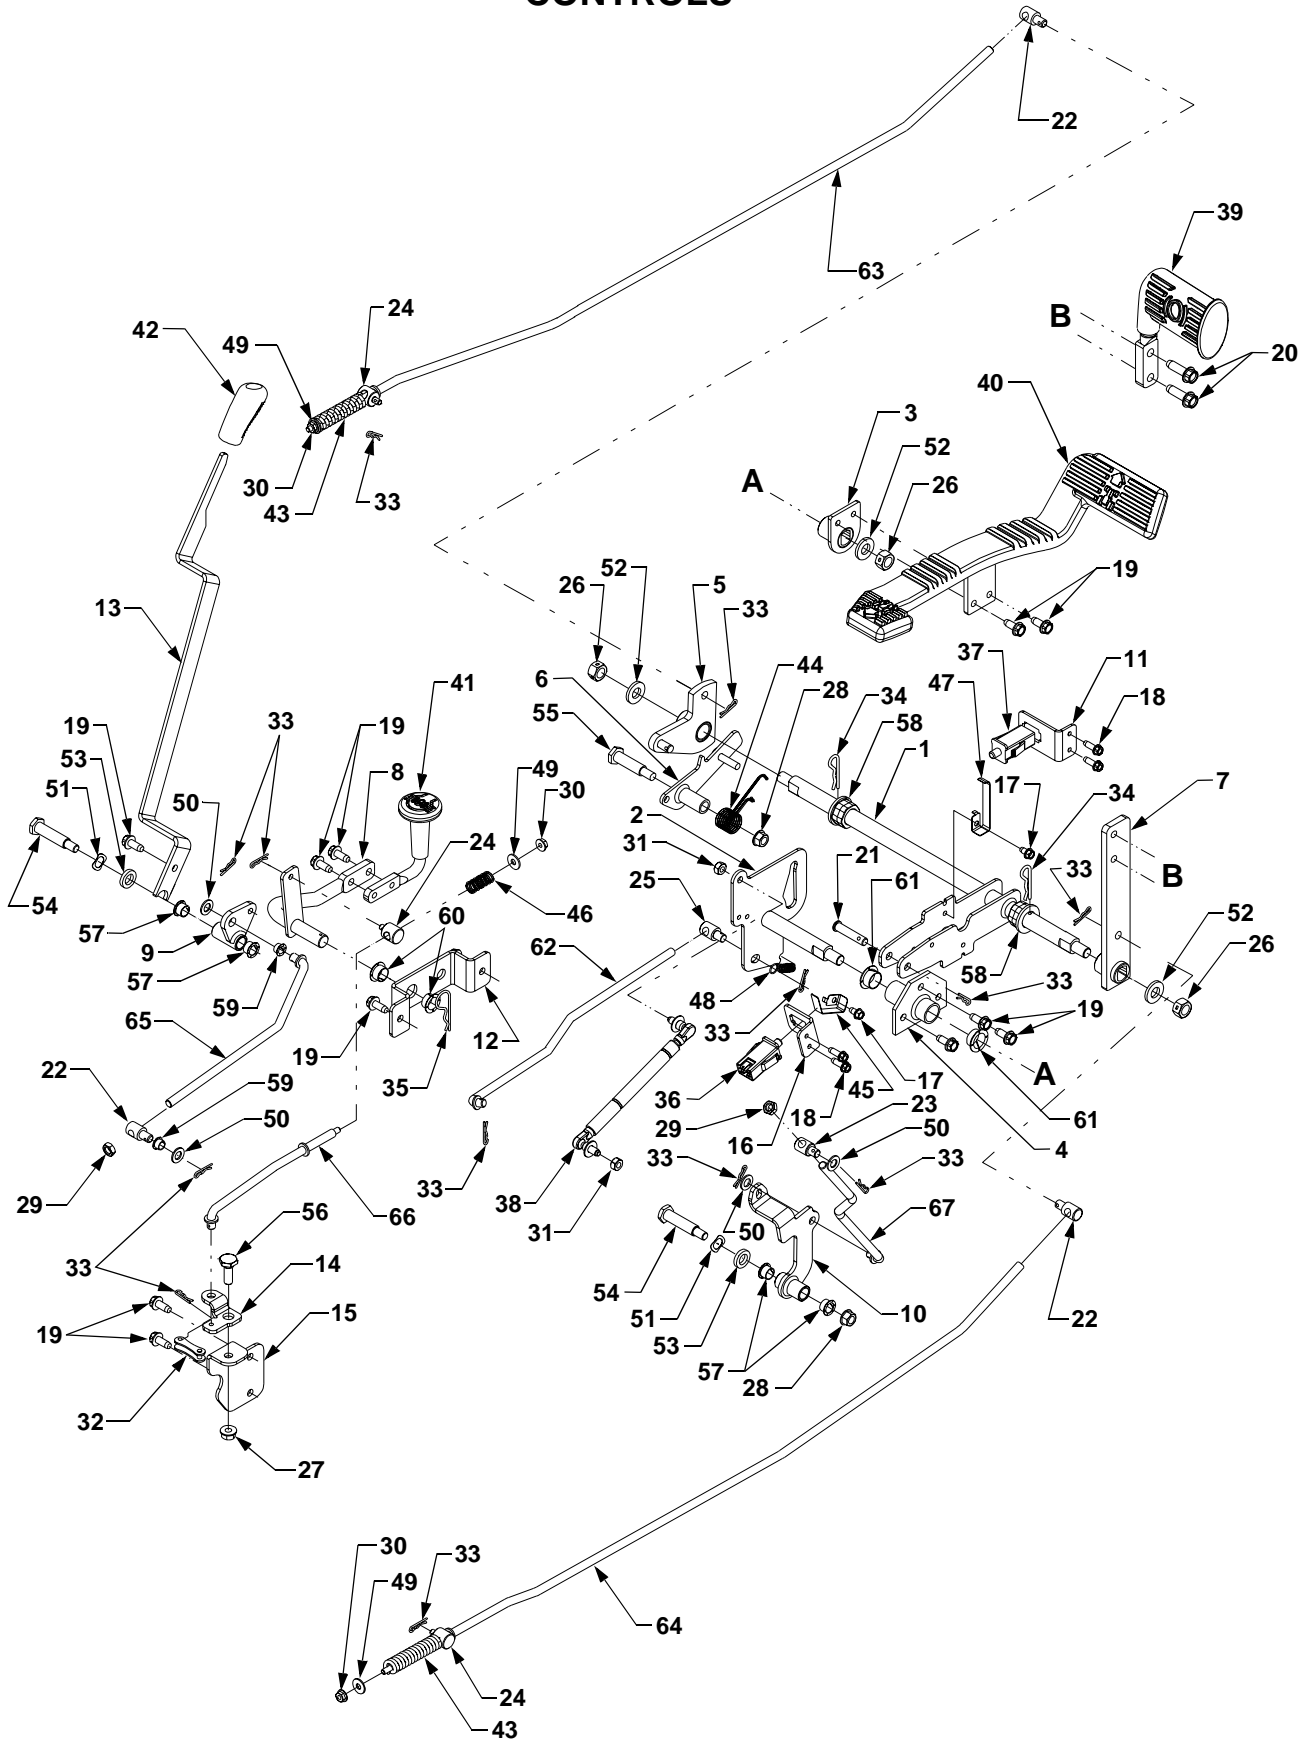

CONTROLS

CONTROLS

REF. NO.	PART NUMBER	CODE	DESCRIPTION	QTY.	REF. NO.	PART NUMBER	CODE	DESCRIPTION	QTY.
1	603-0671		Shaft Assembly, Brake	1	34	714-0147		Pin, Internal Cotter	2
2	603-0672		Shaft Assembly, Forward	1	35	714-3020		Pin, Internal Cotter	1
3	603-0673A		Link Assembly, Pedal	1	36	725-3164A		Switch, Plunger	1
4	603-0674A		Plate, Bearing	1	37	725-3191A		Switch, Plunger	1
5	603-0678		Link Assembly, Brake LH	1	38	727-04033		Cylinder, Damper	1
6	603-0679A		Link Assembly, Parking Brake ..	1	39	731-3296		Pedal, Brake	1
7	603-0680		Link Assembly, Brake RH	1	40	731-3299A		Pedal, Forward/Reverse	1
8	603-0749		Shaft Assembly, Differential	1	41	731-3320		Pedal, Differential	1
9	603-0770		Link, PTO Select	1	42	731-3321		Grip, Handle	1
10	603-0774		Link, HI-LO Shift	1	43	732-0324		Spring, Compression	2
11	703-3152		Bracket, Reverse Switch	1	44	732-0756A		Spring, Torsion	1
12	703-3541		Bracket, Differential Pivot	1	45	732-0859		Spring, Rev/No Cut	1
13	703-3571		Handle, PTO	1	46	732-3065		Spring, Compression	1
14	703-3575		Link, Differential Pivot	1	47	732-3117		Spring, Switch Actuator	1
15	703-3582		Bracket, Diff. Actuator Mtg.	1	48	732-3118		Spring, Extension	1
16	703-4099		Bracket, Reverse Switch	1	49	736-0173		Washer, Flat, .28 x .74 x .063 ...	3
17	710-0599		Screw, Hex Wash Hd Tapp	2	50	736-0185		Washer, Flat, .375 x .738 x .063	4
			1/4-20 x .5		51	736-0232		Washer, Wave, .53 x .78 x .013	2
18	710-0642		Screw, Hex Wash Hd Tapp	4	52	736-3019		Washer, Flat, .53 x .106 x .134	3
			1/4-20 x .75		53	736-3069		Washer, Flat, .53 x .875 x .15 ...	2
19	710-1260A		Screw, Hex Wash Hd Tapp	12	54	738-0509		Screw, Shoulder, .50 x 1.825	2
			5/16-18 x .75		55	738-0533		Screw, Shoulder, .498 x 1.635	1
20	710-0654A		Screw, Hex Wash Hd Tapp	2	56	738-0689		Screw, Shoulder	1
			3/8-16 x 1.0					1/2 x .180: 3/8-24	
21	711-0415		Pin, Clevis, 3/8 x 1.75	1	57	741-0491		Bearing, Nylon, .50 ID x .341	4
22	711-0723A		Ferrule, 3/8-24 x .375 Dia. Hdn	3	58	741-0598		Bearing, Hex Flange, .752 ID	2
23	711-0832		Ferrule, 3/8-24 x .375 Dia. Hdn	1	59	741-3073		Bearing, Flange, .375 x .58 x .25	2
24	711-1362		Ferrule, Brake	3	60	741-3074		Bearing, Flange.....	2
25	711-3397		Ferrule, 3/8-24 x .37	1				.626 x .938 x .344	
26	712-0239		Nut, Hex Lock, 1/2-20	3	61	741-3084		Bearing, Flange.....	2
27	712-0379		Nut, Hex Flange Lock, 3/8-24 ...	1				.751 x 1.125 x .375	
28	712-0431		Nut, Hex Flange Lock, 3/8-16 ...	2	62	747-3396		Rod, Hydro Control	1
29	712-0711		Nut, Hex Jam, 3/8-24	2	63	747-3399		Rod, Brake, LH	1
30	712-3027		Nut, Hex Flange Lock, 1/4-20 ...	3	64	747-3400		Rod, Brake, RH	1
31	712-3077		Nut, Hex, M8 x 1.25 GR8.8	2	65	747-3414		Rod, PTO Control	1
32	713-3000		Link, Chain	1	66	747-3428		Rod, Diff. Lock Control	1
33	714-0104		Pin, Internal Cotter	13	67	747-3429		Rod, HI-LO Control	1