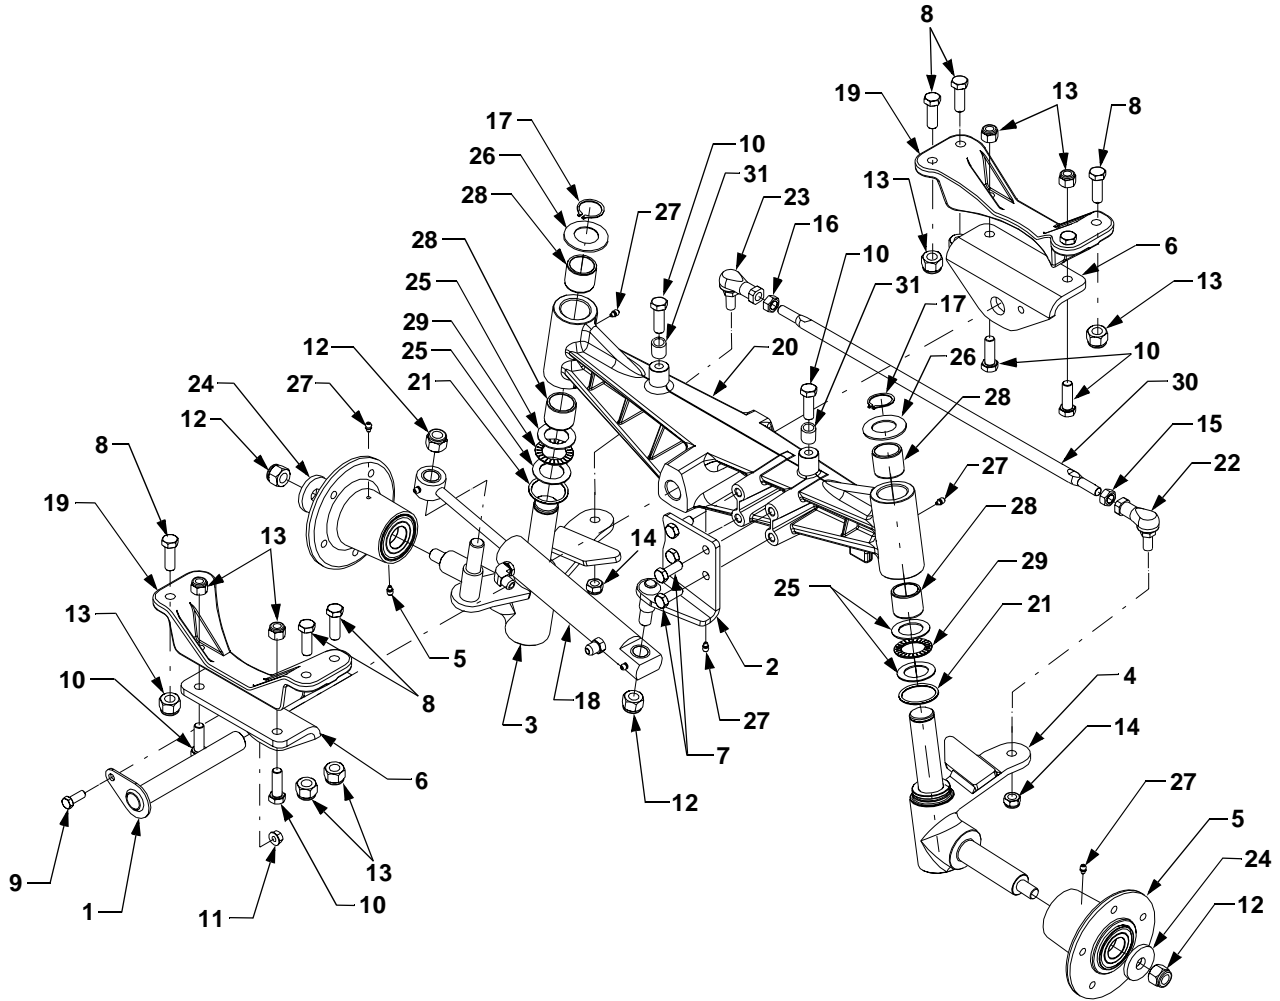

FRONT AXLE

REF. NO.	PART NUMBER	CODE	DESCRIPTION	QTY.	REF. NO.	PART NUMBER	CODE	DESCRIPTION	QTY.
1	603-0721		Pin, Pivot Axle	1	14	712-3103		Nut, Hex Flange Lock, M12 x1.75	2
2	603-0735	0637	Plate, Steering Cylinder Mtg.	1	15	712-3104		Nut, Hex, M12 x 1.75 RH Thrd ..	1
3	603-0908	0637	Spindle Assembly, Steering LH	1	16	712-3105		Nut, Hex, M12 x 1.75 LH Thrd ...	1
4	603-0909	0637	Spindle Assembly, Steering RH	1	17	716-0116		Ring, Snap, 1.25 Dia Shaft	2
5	619-3078		Hub Assembly	2	18	717-3502		Cylinder, Steering	1
	741-3116		Bearing, Ball	4	19	719-3158		Bracket, Axle Mtg.	2
6	703-3506		Plate, Pivot Axle Mtg.	2	20	719-3163		Axle, Pivot	1
7	710-1843		Screw, Hex Cap, ...	4	21	721-0526		O-Ring, 1.374 x .139	2
			M12-1.75 x 25 GR8		22	723-0462		Ball Joint, RH Thrd	1
8	710-3067		Screw, Hex Cap, ...	8	23	723-0463		Ball Joint, LH Thrd	1
			1/2-13 x 1.75 GR5		24	736-0746		Washer, Flat, .66 x 1.94 x .25 ...	2
9	710-3118		Screw, Hex Cap	1	25	736-0748		Washer, Flat, 1.25 x 1.94 x .063	4
			3/8-16 x 1.0 GR5		26	736-0869		Washer, Flat, 1.25 x 2.25 x .040	2
10	710-3181		Screw, Hex Cap	6	27	737-3000		Fitting, Lube, 3/6 Drive	5
			1/2-13 x 1.5 GR5		28	741-3110		Bearing, Sleeve, 1.25x1.5x1.25	4
11	712-3005		Nut, Hex Flange Lock, ...	1	29	741-3115		Bearing, Thrust, 1.25 x 1.94 x .78	2
			3/8-16 GR5		30	747-3421		Rod, Tie	1
12	712-3016		Nut, Hex Insert Lock 5/8-11 GR5	4	31	750-0499		Spacer, .501 x .75 x .78	2
13	712-3083		Nut, Hex Insert Lock, 1/2-13 GR8	12