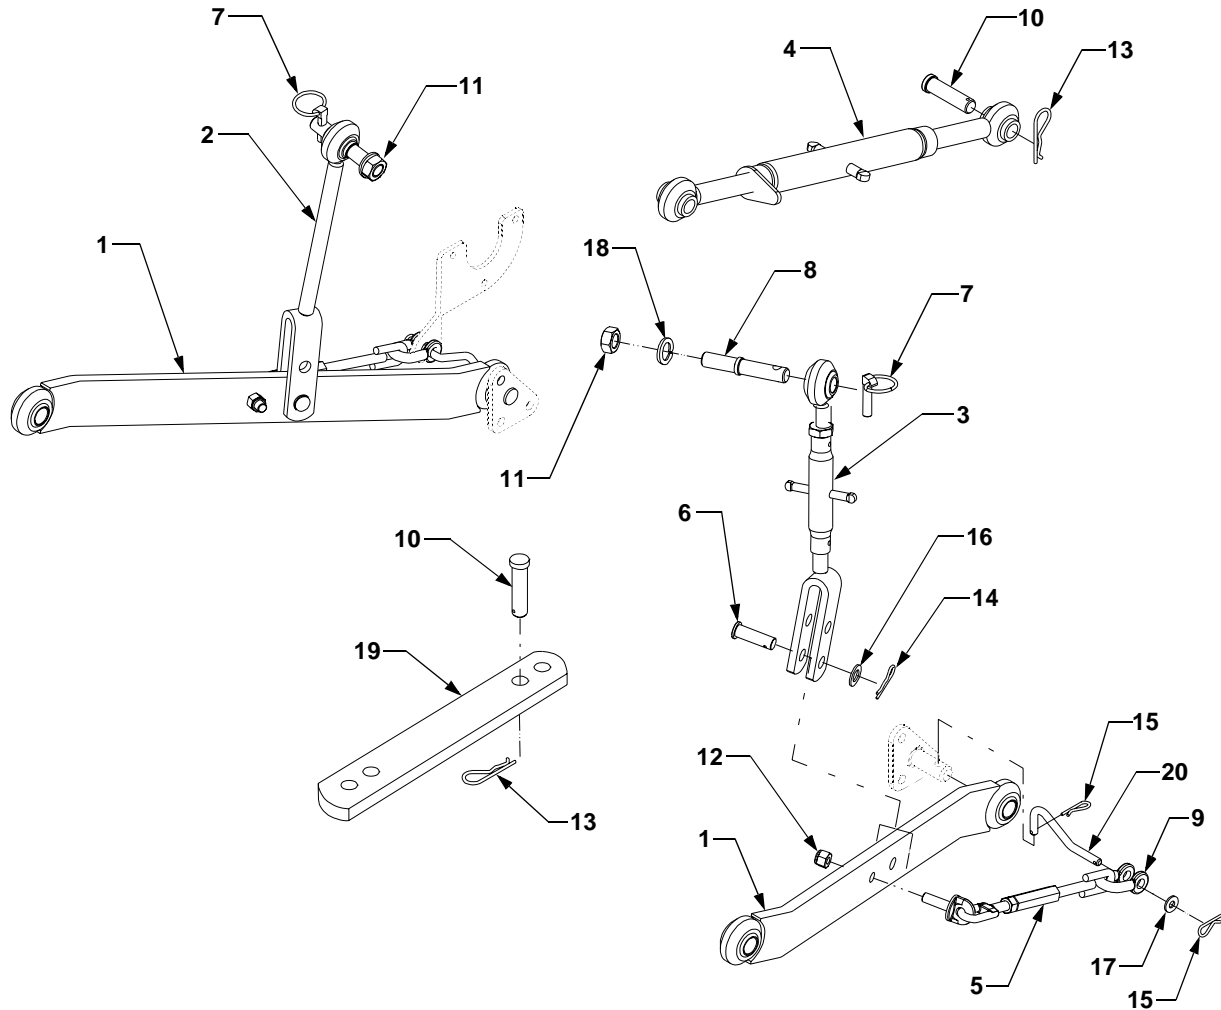

THREE POINT HITCH

REF. NO.	PART NUMBER	CODE DESCRIPTION	QTY.	REF. NO.	PART NUMBER	CODE DESCRIPTION	QTY.
1	603-0750	Link, Lower Hitch	2	11	712-0301	Nut, Hex, 3/4-10 GR5	2
2	603-0756	Link, Lift - Fixed	1	12	712-3058	Nut, Hex Insert Lock, 1/2-20	2
3	603-0757	Link, Lift - Adjustable	1	13	714-0117	Pin, Internal Cotter, .148 x 3.0 ..	2
4	603-0765	Link, Upper Center	1	14	714-0147	Pin, Internal Cotter, .125 x 1.75	2
5	603-0933	Chain Assembly, Check	2	15	714-0149B	Pin, Internal Cotter	4
6	711-0174	Pin, Clevis, .624 Dia.	2	16	736-0156	Washer, Flat, .635 x 1.12 x .09	2
7	711-1105	Pin, Klik, 1.75 Lg.	2	17	736-0262	Washer, Flat, .385 x .87 x .09	2
8	711-1432	Pin, Upper Lift Arm	2	18	736-0364	Washer, Lock, 3/4	2
9	711-1622	'U' Clevis, Check Chain	2	19	703-3553	Bar, Draw	1
10	711-1648	Pin, Clevis, .75 x 2.75	2	20	747-04014	Pin, Double Clevis	2