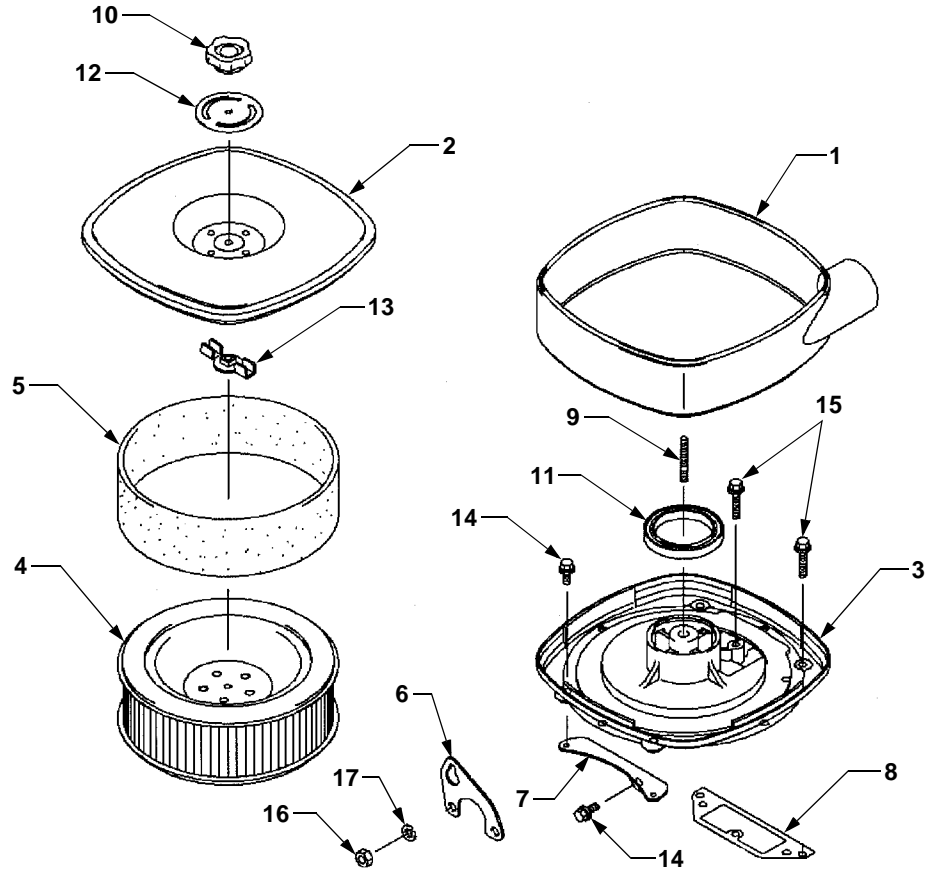

AIR FILTER

REF. NO.	PART NUMBER	DESCRIPTION	QTY.
1	KM-11011-2314	Case, Air Filter Body	1
2	KM-11011-2315	Case, Air Filter Upper	1
3	KM-11011-2316	Case, Air Filter Lower	1
4	KM-11013-2195	Element, Air Filter	1
5	KM-11013-2194	Precleaner, Foam	1
6	KM-11051-2088	Bracket	1
7	KM-11051-2089	Bracket, Air Filter	1
8	KM-11061-2085	Gasket, Air Filter	1
9	KM-92004-2152	Stud, 6 x 30	1
10	KM-92015-2138	Nut	1
11	KM-92093-2113	Seal	1
12	KM-92200-2136	Washer	1
13	KM-92210-2079	Nut	1
14	KM-130G0614	Bolt, Flanged	3
15	KM-130G0630	Bolt, Flanged	3
16	KM-317R0800	Nut, Hex	1
17	KM-461F0800	Washer, Spring	1