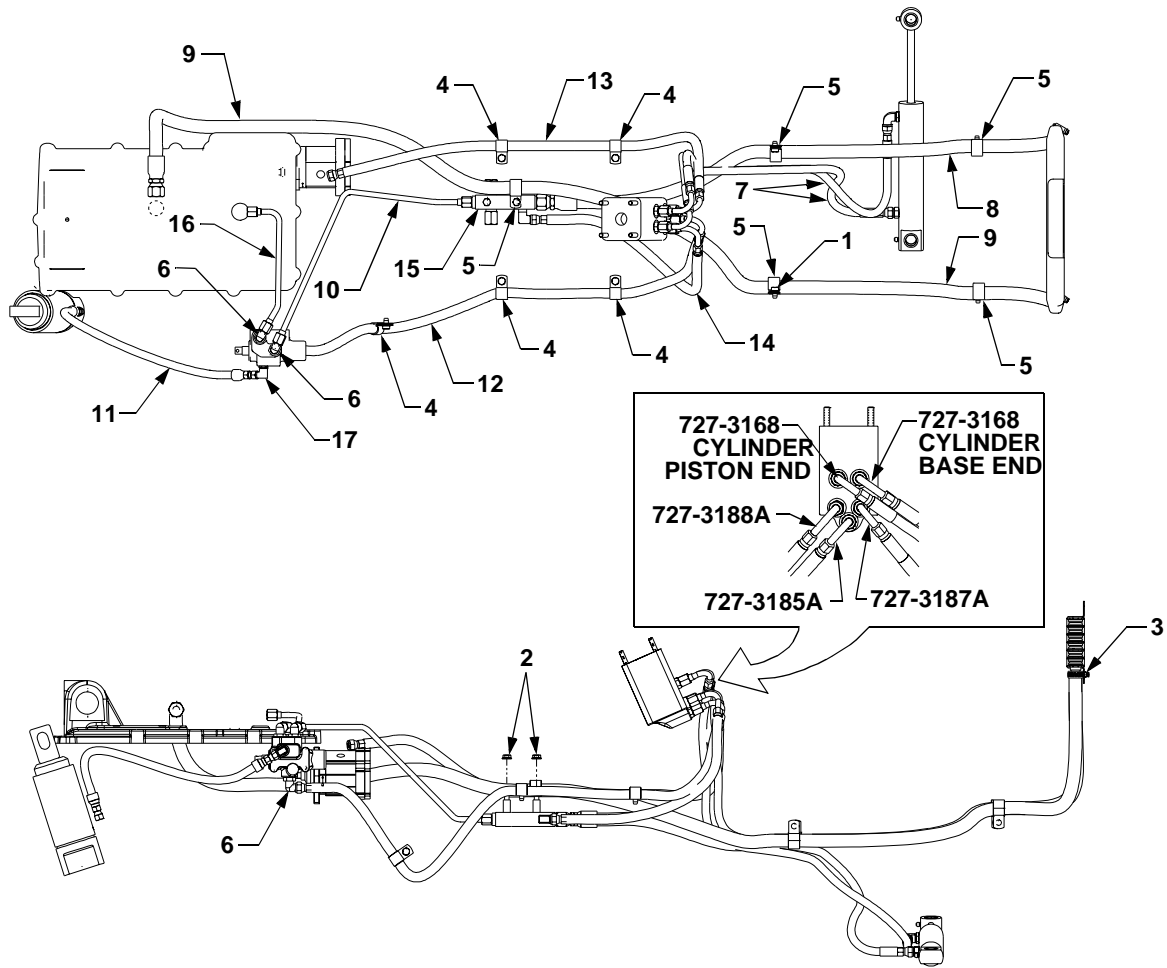

PEDESTAL

REF. NO.	PART NUMBER	CODE DESCRIPTION	QTY.	REF. NO.	PART NUMBER	CODE DESCRIPTION	QTY.
1	703-3383A	Pedestal	1	11	710-3008	Screw, Hex Cap	2
2	703-3717	Bracket, Dash Mtg. RH	1			5/16-18 x .75 GR5	
3	703-3721	Bracket, Dash Mtg. LH	1	12	711-1361	Shaft, Steering	1
4	703-3725	Bracket, Steering Column	1	13	712-0292	Nut, Speed, 1/4-20	2
5	703-3895	Bracket, Brake Lever	1	14	712-0411	Nut, Hex Nylon Insert Lock,	4
6	703-4064	Bracket, Pump Mtg.	1			5/16-24 GR8	
7	710-0623	Screw, Hex Wash, Hd Tapp	4	15	712-3004A	Nut, Hex Flange Lock, 5/16-18	2
		3/8-16 x .75		16	714-0104	Pin, Internal Cotter	4
8	710-0642	Screw, Hex Wash, Hd Tapp	4	17	716-0101	Ring, Snap, .75 ID	1
		1/4-20 x .75		18	718-3129	Pump, Hydraulic Steering	1
9	710-0653	Screw, Hex Wash, Hd Tapp	4	19	731-3359	Lever, Parking Brake	1
		1/4-20 x .375		20	736-0343	Washer, Flat, .33 x 1.25 x .12 ...	2
10	710-1260A	Screw, Hex Wash, Hd Tapp	3	21	741-0245	Bearing, Hex Flange, .75 ID	1
		5/16-18 x .75		22	747-3454	Pin, Parking Brake Pivot	1
				23	747-3543A	Rod, Parking Brake	1

HYDRAULICS

REF. NO.	PART NUMBER	CODE	DESCRIPTION	QTY.	REF. NO.	PART NUMBER	CODE	DESCRIPTION	QTY.
1	710-0607		Screw, Hex Wash Hd. Tapp 5/16-18 x .5	9	9	727-3178		Hose, Oil Return	1
2	712-3004A		Nut, Hex Flange Lock, 5/161-18 GR5	2	10	727-3182		Tube, Lift Return Line	1
3	726-0132		Clamp, Adjustable Hose	2	11	727-3184		Hose, Lift Cylinder	1
4	726-04004		Clamp, Hose	5	12	727-3185A		Hose, Lift Inlet	1
5	726-0475		Clamp, Hose	5	13	727-3187A		Hose, Steering Pressure	1
6	727-3012		Fitting, 90 Degree	3	14	727-3188A		Hose, Steering Tank	1
7	727-3168		Hose, Steering	2	15	727-3199		Manifold, Return	1
8	727-3177		Tube, Oil Cooler Return	1	16	727-3209		Tube, Cylinder Return	1
					17	737-3127		Fitting, 90 Degree	1