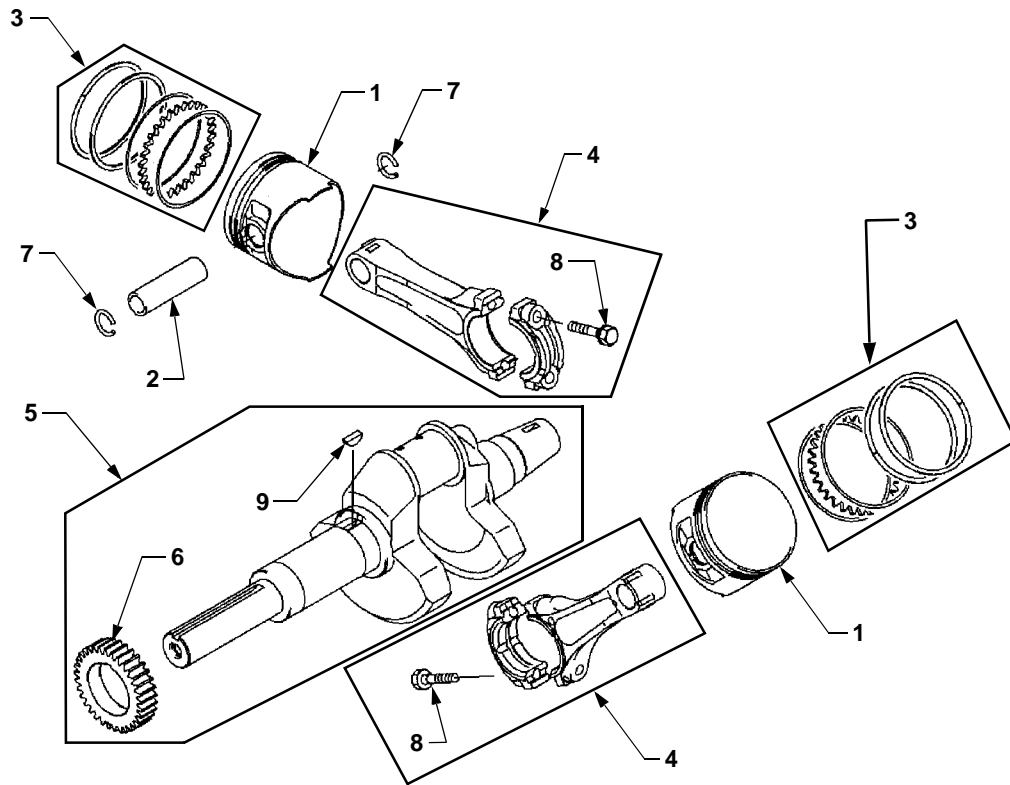

PISTONS AND CRANKSHAFT

REF. NO.	PART NUMBER	DESCRIPTION	QTY.
1	KM-13001-2125	Piston	2
2	KM-13002-2069	Pin, Piston	2
3	KM-13008-6007	Ring Set, Piston	2
4	KM-13251-2058	Rod, Connecting	2
		(Includes Ref No. 8 [Qty. 2])	
5	KM-49119-2198	Crankshaft Assembly	1
		(Includes Ref Nos. 6 and 9)	
6	KM-59051-2358	Gear, Spur, 33T	1
7	KM-92036-008	Ring, Snap	4
8	KM-92151-2150	Bolt, 7 x 36	4
9	KM-510A5100	Key, Woodruff	1