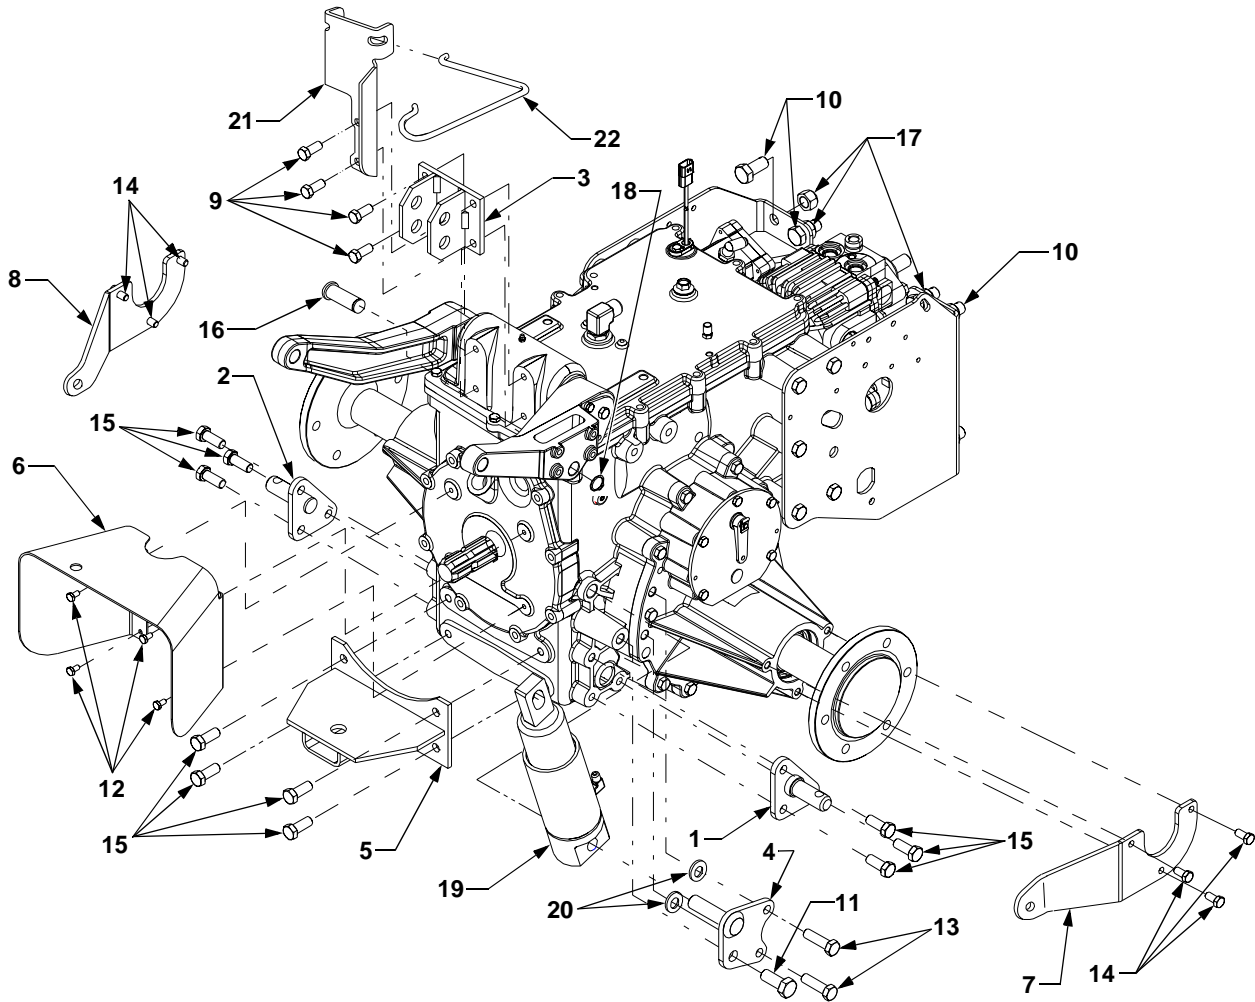

TRANSMISSION CONNECTIONS

REF. NO.	PART NUMBER	CODE	DESCRIPTION	QTY.	REF. NO.	PART NUMBER	CODE	DESCRIPTION	QTY.
1	603-0748	0637	Bracket, Lower Hitch RH	1	12	710-3039		Screw, Hex Cap	4
2	603-0751	0637	Bracket, Lower Hitch LH	1	13	710-3067		Screw, Hex Cap	2
3	603-0753	0637	Bracket, Top Link	1	14	710-3119		Screw, Hex Cap	6
4	603-0754A	0637	Bracket, Cylinder	1	15	710-3131		Screw, Hex Cap	10
5	603-0758	0637	Bracket, Drawbar	1	16	711-1503		Pin, Lift, .75 x 2.125	1
6	703-3542A		Shield, PTO	1	17	712-3063		Nut, Hex Lock, 5/8-18	8
	777S30634		Graphic, Warning	1	18	716-0101		Ring, Snap, 75 Dia	1
7	703-3548A		Bracket, Chain LH	1	19	717-3504		Cylinder, Lift	1
8	703-3549A		Bracket, Chain RH	1	20	736-0192		Washer, Flat, .531 x .93 x .09	2
9	710-0505		Screw, Hex Cap	4	21	703-05133		Bracket, Hitch Clip	1
			7/16-14 x 1/0 GR5		22	747-04109		Rod, Top Link Retainer	1
10	710-0964A		Screw, Hex Cap	8					
			5/8-18 x 1.31 GR5						
11	710-1515		Screw, Hex Cap	1					
			5/8-11 x 1.5 GR5