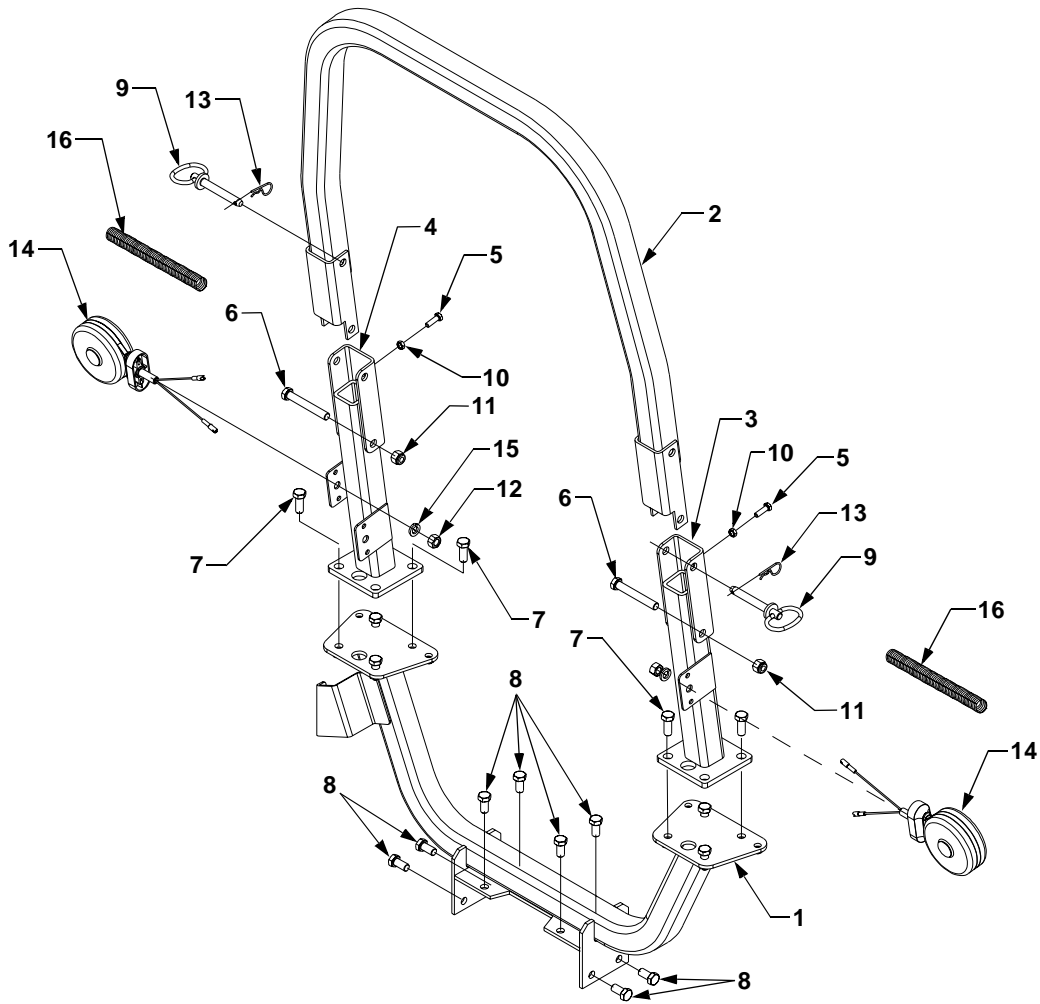

FOLDABLE ROPS

REF. NO.	PART NUMBER	CODE	DESCRIPTION	QTY.
1	603-0716		ROPS Assembly, Lower	1
2	603-0717		ROPS Assembly, Upper	1
3	603-0858		Mounting Assembly, ROPS RH	1
4	603-0861		Mounting Assembly, ROPS LH	1
5	710-0376		Screw, Hex Cap, 5/16-18 x 1.0 GR5	2
6	710-0515		Screw, Hex Cap, 1/2-20 x 3.5 GR5	2
7	710-3032		Screw, Hex Cap, 1/2-13 x 1.25 GR5	8
8	710-3131		Screw, Hex Cap, 1/2-13 x 1.0 GR5	8
9	711-1610		Pin, Clevis, .5 x 3.5	2
10	712-3046		Nut, Hex Jam, 5/16-18	2
11	712-3058		Nut, Hex Nylon Insert Lock, 1/2-20	2
12	712-3066		Nut, Hex, 1/2-20 GR5	2
13	714-3003		Pin, Internal Cotter	2
14	725-3280		Light Assembly, Hazard	2
	725-3286		Bulb, Light	2
15	736-0921		Washer, Lock, 1/2	2
16	731-0757-16		Conduit	16in.