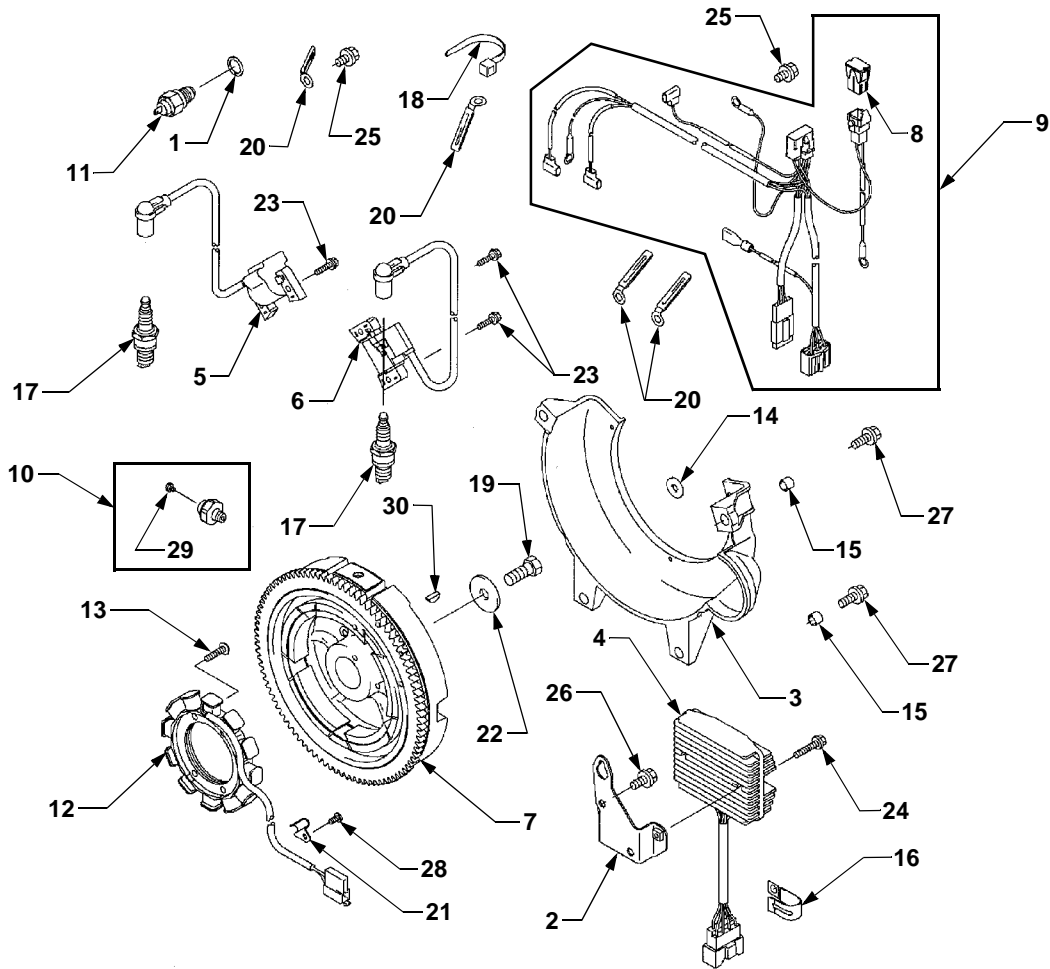

ELECTRICAL

REF. NO.	PART NUMBER	DESCRIPTION	QTY.	REF. NO.	PART NUMBER	DESCRIPTION	QTY.
1	KM-11009-2766	Gasket	1	16	KM-92037-2101	Clamp	1
2	KM-11052-2068	Bracket	1	17	KM-BPR2ES	Plug, Spark	2
3	KM-14083-2055	Cover, Flywheel	1	18	KM-92072-1195	Band	1
4	KM-21066-2079	Regulator, Voltage	1	19	KM-92151-2097	Bolt, 12 x 30	1
5	KM-21121-2090	Coil, Ignition, No. 1	1	20	KM-92170-2060	Clamp	4
6	KM-21121-2091	Coil, Ignition, No. 2	1	21	KM-92171-2060	Clamp	1
7	KM-21193-2177	Flywheel Assembly	1	22	KM-92200-2119	Washer, 12.2 x 40 x 3.0	1
8	KM-26004-1093	Fuse	1	23	KM-130G0520	Bolt, Flanged	4
9	KM-26030-2326	Harness (Includes Ref. No. 8) .	1	24	KM-130G0630	Bolt, Flanged	2
10	KM-27010-2170	Switch	1	25	KM-130G0812	Bolt, Flanged	2
11	KM-27010-2182	Switch	1	26	KM-130G0816	Bolt, Flanged	2
12	KM-590331-2127	Coil, Charging	1	27	KM-130G0820	Bolt, Flanged	4
13	KM-92009-2273	Screw	4	28	KM-214B0510	Screw, Pan	1
14	KM-92022-2104	Washer	2	29	KM-241B0406	Screw, Pan	1
15	KM-92027-1568	Collar, 8.3 x 11.5 x 9	4	30	KM-510A5100	Key, Woodruff	1