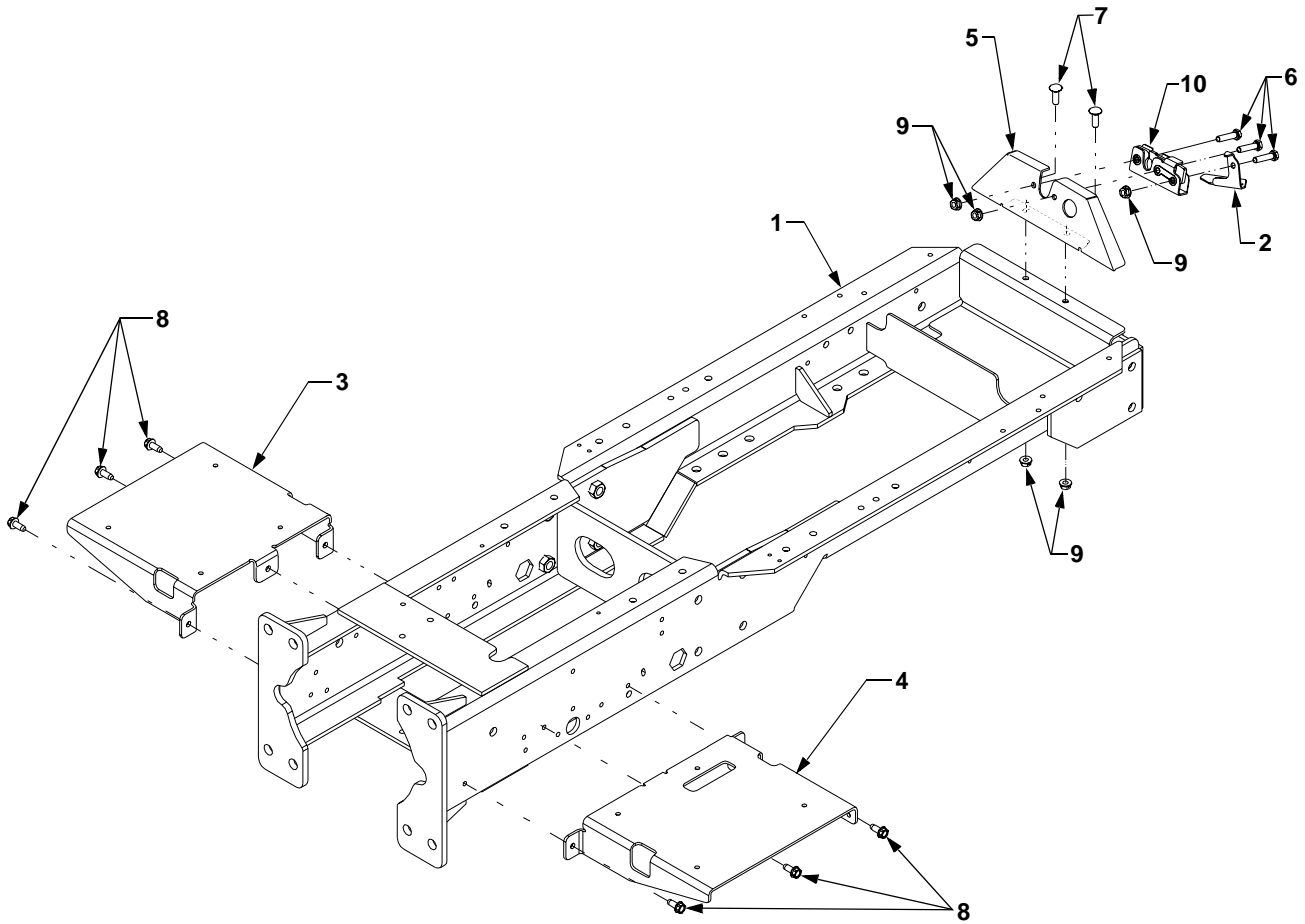

FRAME

REF. NO.	PART NUMBER	CODE	DESCRIPTION	QTY.
1	603-0666		Frame	1
2	703-3503A		Lever, Hood Latch	1
3	703-3497A		Bracket, Running Board Mtg. LH	1
4	703-3379A		Bracket, Running Board Mtg. RH ...	1
5	703-05137		Bracket, Hood Latch Mtg.	1
6	710-3083		Screw, Hex Cap,	3
			5/16-18 x 1.375 GR5	
7	710-0451		Screw, Carriage,	2
			5/16-18 x .75	
8	710-1260A		Screw, Hex Wash. Hd.	6
			5/16-18 x .75	
9	712-3004A		Nut, Hex Flange Lock, 5/16-18	5
10	726-0455		Latch, Hood	1

PEDESTAL

REF. NO.	PART NUMBER	CODE DESCRIPTION	QTY.	REF. NO.	PART NUMBER	CODE DESCRIPTION	QTY.
1	703-3383A	Pedestal	1	11	710-3008	Screw, Hex Cap	2
2	703-3717	Bracket, Dash Mtg. RH	1			5/16-18 x .75 GR5	
3	703-3721	Bracket, Dash Mtg. LH	1	12	711-1361	Shaft, Steering	1
4	703-3725	Bracket, Steering Column	1	13	712-0292	Nut, Speed, 1/4-20	2
5	703-3895	Bracket, Brake Lever	1	14	712-0411	Nut, Hex Nylon Insert Lock,	4
6	703-4064	Bracket, Pump Mtg.	1			5/16-24 GR8	
7	710-0623	Screw, Hex Wash, Hd Tapp	4	15	712-3004A	Nut, Hex Flange Lock, 5/16-18	2
		3/8-16 x .75		16	714-0104	Pin, Internal Cotter	4
8	710-0642	Screw, Hex Wash, Hd Tapp	4	17	716-0101	Ring, Snap, .75 ID	1
		1/4-20 x .75		18	718-3129	Pump, Hydraulic Steering	1
9	710-0653	Screw, Hex Wash, Hd Tapp	4	19	731-3359	Lever, Parking Brake	1
		1/4-20 x .375		20	736-0343	Washer, Flat, .33 x 1.25 x .12 ...	2
10	710-1260A	Screw, Hex Wash, Hd Tapp	3	21	741-0245	Bearing, Hex Flange, .75 ID	1
		5/16-18 x .75		22	747-3454	Pin, Parking Brake Pivot	1
				23	747-3543A	Rod, Parking Brake	1