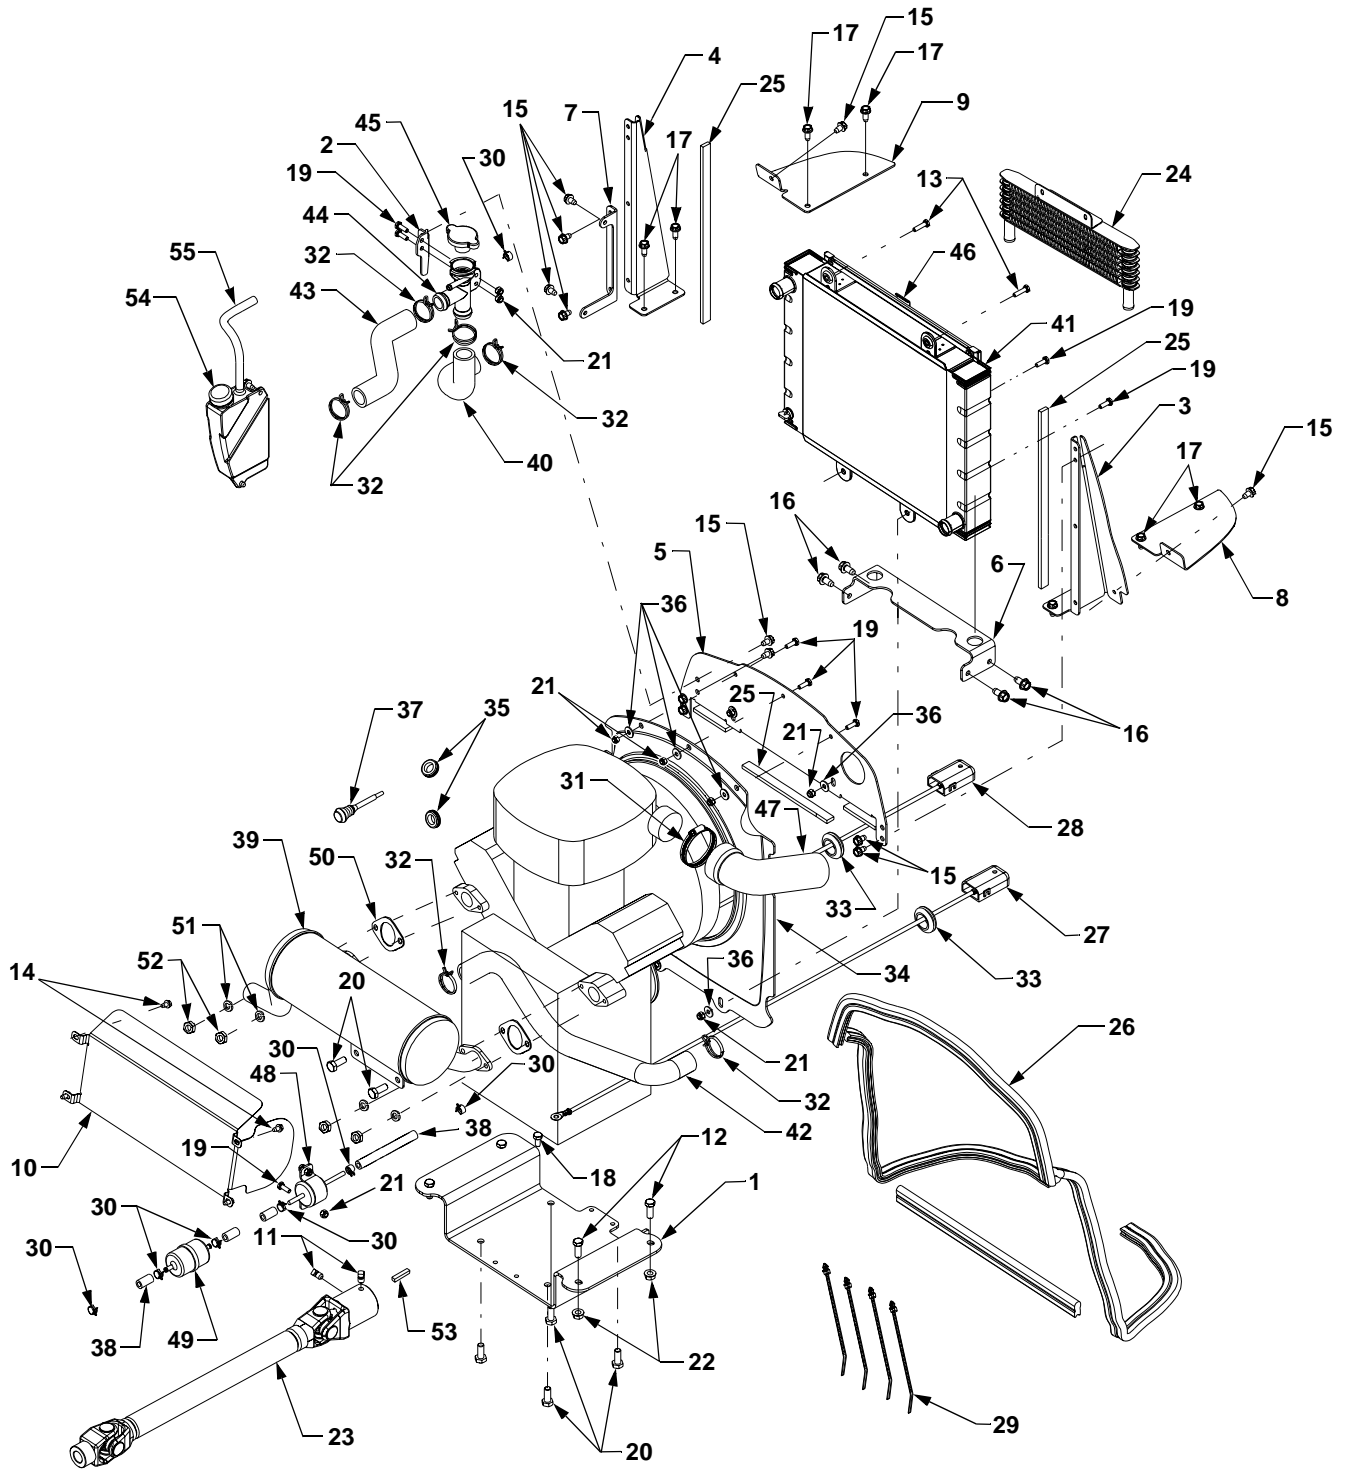

ENGINE AND DRIVE SHAFT

ENGINE AND DRIVE SHAFT

REF. NO.	PART NUMBER	CODE DESCRIPTION	QTY.	REF. NO.	PART NUMBER	CODE DESCRIPTION	QTY.
†	629-3063	Harness, Engine	1	23	717-3498	Shaft, Drive	1
1	703-3521A	Plate, Engine Mtg.	1	24	718-3132	Cooler, Oil	1
2	703-3684	Bracket, Filler Neck	1	25	722-3022	Tape, Foam, .625 wide	42in.
3	703-3688	Bracket, Radiator Mtg. RH .	1	26	723-3061	Seal, Heat Baffle	96in.
	777S30632	Graphic, Warning	1	27	725-3282	Wire, Battery Neg.	1
4	703-3689	Bracket, Radiator Mtg. LH .	1	28	725-3289	Wire, Battery Pos.	1
	777S30632	Graphic, Warning	1	29	726-0154	Tie, Cable - Push Mount	4
5	703-3691	Plate, Radiator Baffle	1	30	726-0205	Clamp, Hose	7
	777S30631	Graphic, Fan Warning	1	31	726-0476	Clamp, Hose - Adjustable ..	1
	777S30633	Graphic, Warning	1	32	726-0480	Clamp, Hose	6
6	703-3692	Bracket, Radiator Mtg.	1	33	731-04018	Grommet	2
7	703-3722	Bracket, Ovrflw Bottle Mtg.	1	34	731-3364	Shroud, Fan	1
8	703-05140	Plate, Baffle RH	1	35	735-0226	Grommet	2
9	703-05141	Plate, Baffle LH	1	36	736-0173	Washer, Flat, ...	7
10	703-4063	Shield, Heat	1			.28 x .74 x .063	
11	710-0357	Screw, Square Hd. Set, ...	2	37	746-04015	Cable, Choke Control	1
		3/8-16		38	751-3130	Fuel Line 5/16 ID	94in.
12	710-0514	Screw, Hex Cap, ...	4	39	751-3166	Muffler	1
		3/8-16 x 1.0 GR5		40	751-3177	Hose, Filler to Radiator	1
13	710-0597	Screw, Hex Cap, ...	2	41	751-3185	Radiator	1
		1/4-20 x 1.0 GR5		42	751-3187	Hose, Lower Radiator	1
14	710-0599	Screw, Hex Wash Hd Tapp	4	43	751-3189	Hose, Engine to Filler Neck	1
		1/4-20 x .5		44	751-3190	Filler Neck, Remote Radiator	1
15	710-0607	Screw, Hex Wash Hd Tapp	12	45	751-3192	Cap, Remote Filler	1
		5/16-18 x .5		46	751-3193	Screen, Radiator	1
16	710-0623	Screw, Hex Wash Hd Tapp	4	47	751-3203	Hose, Intake Air	1
		3/8-16 x .75		48	KM-49040-2065	Pump, Fuel	1
17	710-1260A	Screw, Hex Wash Hd Tapp	8	49	KM-49019-1055	Filter, Fuel	1
		5/16-18 x .75		50	KM-11060-2467	Gasket, Exhaust	2
18	710-1376	Screw, Hex Cap, M8-20 x 16	1	51	KM-461F0800	Washer, Spring	4
19	710-3015	Screw, Hex Cap, ...	9	52	KM-317R0800	Nut, Hex	4
		1/4-20 x .75 GR5		53	KM-92038-2101	Key, Crankshaft	1
20	710-3208	Screw, Hex Cap, ...	6	54	KM-43078-2055	Bottle, Over Flow	1
		M10 x 1.5 x 25		55	KM-39062-2086	Tube	1
21	712-0324	Nut, Hex Nylon Insert Lock	11				
		1/4-20 GR8					
22	712-0431	Nut, Hx Flnge Lock, 3/8-16	4				

† Not Shown