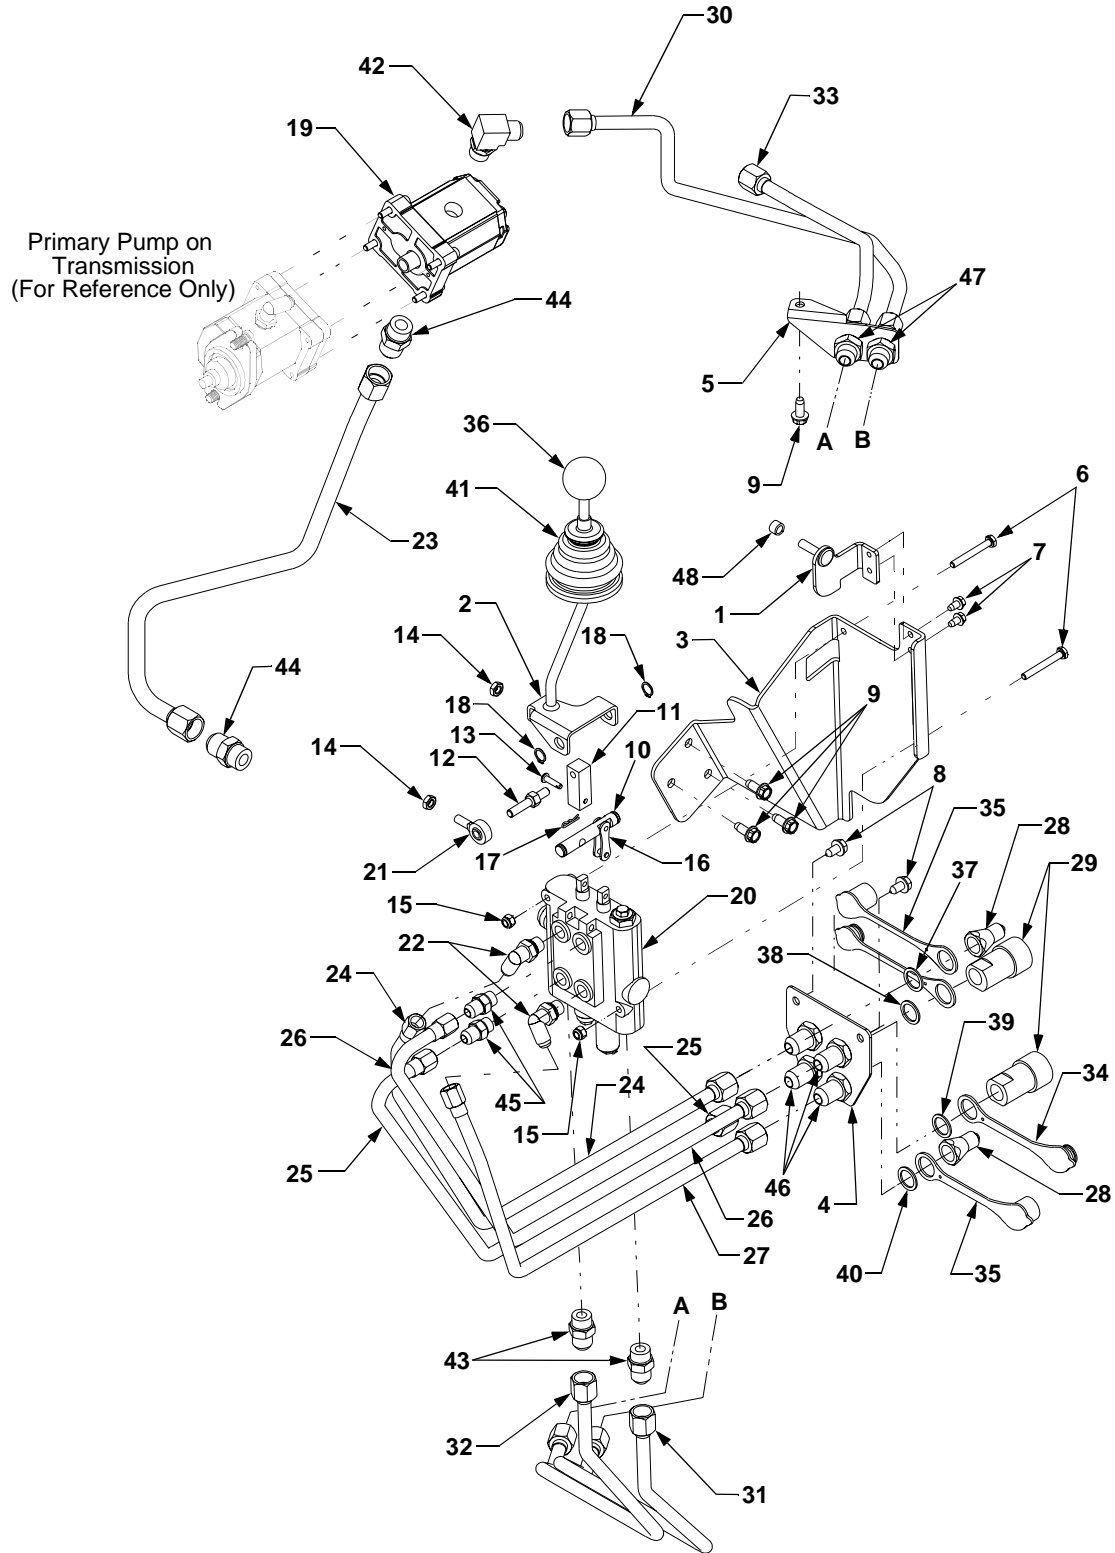

AUXILIARY HYDRAULIC LOADER VALVE (IF EQUIPPED)

AUXILIARY HYDRAULIC LOADER VALVE (IF EQUIPPED)

REF. NO.	PART NUMBER	DESCRIPTION	QTY.
1	603-0813	Pivot Bracket Assembly	1
2	603-0862	Valve Handle Assembly	1
3	703-3598-0637	Loader Valve Mount Bracket	1
4	703-3972-0637	Fitting Mount Plate	1
5	703-3973-0637	Rear Fitting Mount Plate	1
6	710-0501	Hex Screw, 1/4-20, 2.00, Gr5	2
7	710-0599	Hex Wash. Hd. Tapp Screw	2
		1/4-20 x .50	
8	710-0604A	Hex Wash. Hd. Tapp Screw	2
		5/16-18 x .625	
9	710-1260A	Hex Wash. Hd. Tapp Screw	4
		5/16-18 x .75	
10	711-1611	Valve Pivot Shaft	1
11	711-1624	Valve Spool Link	1
12	711-1637	Ball Joint Pivot Stud	1
13	711-1642	Clevis Pin, .199 x .8125	1
14	712-0256	Jam Nut, 5/16-24, Gr2	2
15	712-0324	Hex Lock Nut, 1/4-20, Gr8, Nylon	2
16	713-3000	Chain Link	1
17	714-0104	Internal Cotter Pin	1
18	716-0865	Snap Ring, .5	2
19	718-3138	Auxiliary Hydraulic Pump	1
	759-3964	Pin, Dowel	2
	759-3965	Bolt, Mounting	4
	759-3966	Coupler, Splined	1
20	718-3140	Loader Control Valve	1
21	723-0488	Ball Joint, .3125 Id x 5/16-24	1
22	727-3012	Fitting, 90° 6-6 Orb	2
23	727-3206	Tube, Tandem Pump Suction	1
24	727-3210	Tube, Hydraulic - Bucket Rollback	1
25	727-3211	Tube, Hydraulic - Bucket Dump	1
26	727-3212	Tube, Hydraulic - Boom Lift	1
27	727-3213	Tube, Hydraulic - Boom Lower	1
28	727-3224	Coupling, Male Hydraulic, 3/8-18	2
29	727-3225	Coupling, Female Hydr. 3/8-18	2
30	727-3226	Tube, Auxiliary Pump Pressure	1
31	727-3227	Tube, Valve Pressure	1
32	727-3228	Tube, Valve Return	1
33	727-3229	Tube, Valve Return	1
34	727-3261	Plug, Hydraulic Coupler - Male	2
35	727-3262	Plug, Hydraulic Coupler - Female	2
36	731-3353	Knob, 1.625 Dia x 3/8-16 Thd	1
37	731-3374	Washer, Indicator - Red	1
38	731-3375	Washer, Indicator - Yellow	1
39	731-3376	Washer, Indicator - Green	1
40	731-3377	Washer, Indicator - Blue	1
41	735-0696	Joystick Boot	1
42	737-3111	Fitting, 90° -8 Orb	1
43	737-3112	Fitting, Straight -8 Orb	2
44	737-3113	Fitting, Straight	2
45	737-3125	Fitting, Straight - 6 Orb	2
46	737-3129	Fitting, Bulkhead 3/4-16 x 3/8-18	4
47	737-3130	Fitting, Bulkhead 3/4-16 x 3/4-16	2
48	750-0845	Spacer, .34 ID x .5 OD x .31	1