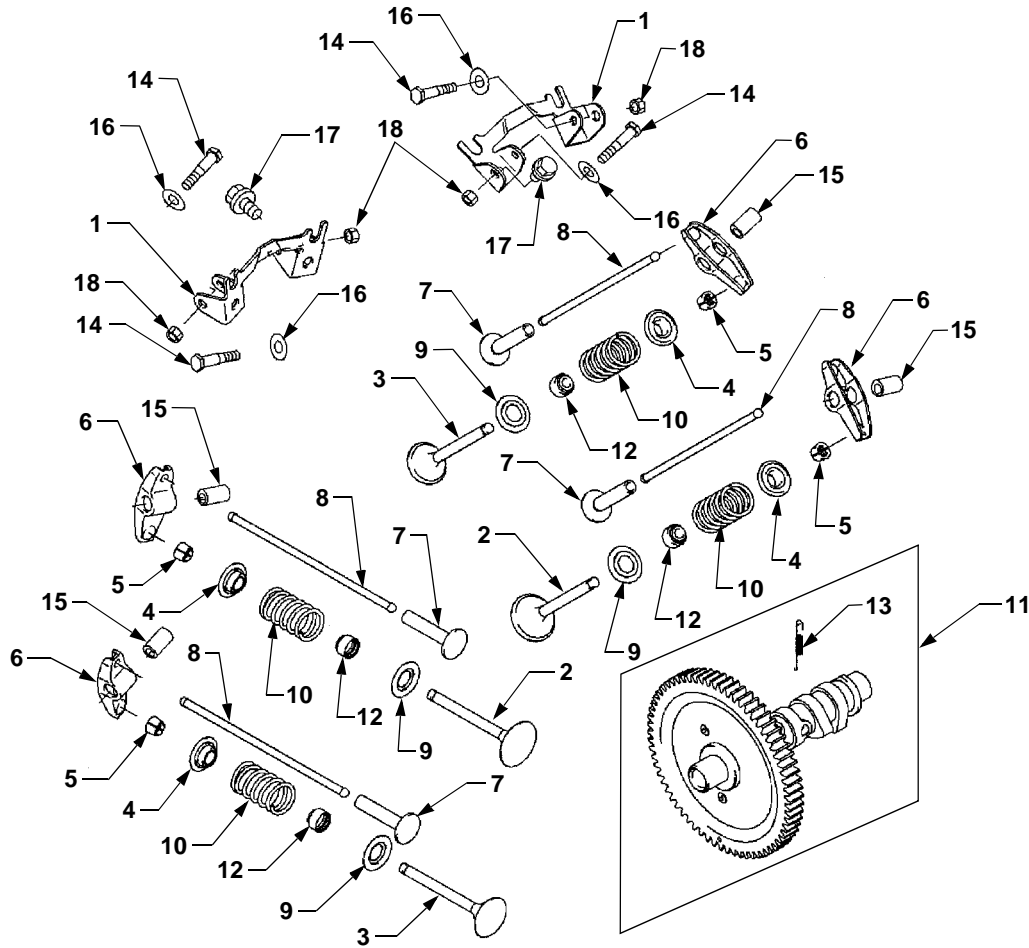

PISTONS AND CRANKSHAFT

REF. NO.	PART NUMBER	DESCRIPTION	QTY.
1	KM-13001-2125	Piston	2
2	KM-13002-2069	Pin, Piston	2
3	KM-13008-6007	Ring Set, Piston	2
4	KM-13251-2058	Rod, Connecting	2
		(Includes Ref No. 8 [Qty. 2])	
5	KM-49119-2198	Crankshaft Assembly	1
		(Includes Ref Nos. 6 and 9)	
6	KM-59051-2358	Gear, Spur, 33T	1
7	KM-92036-008	Ring, Snap	4
8	KM-92151-2150	Bolt, 7 x 36	4
9	KM-510A5100	Key, Woodruff	1

VALVES AND CAMSHAFT

REF. NO.	PART NUMBER	DESCRIPTION	QTY.	REF. NO.	PART NUMBER	DESCRIPTION	QTY.
1	KM-11051-2092	Bracket	2	10	KM-49078-2060	Spring, Valve	4
2	KM-12004-2113	Valve, Intake	2	11	KM-49118-2138	Camshaft	1
3	KM-12005-2100	Valve, Exhaust	2	12	KM-92049-2100	Seal, Oil	4
4	KM-12009-2060	Retainer, Valve Spring	4	13	KM-92145-2085	Spring	1
5	KM-12011-2052	Collet	8	14	KM-92151-2165	Bolt, M6	4
6	KM-12016-2063	Arm, Rocker	4	15	KM-92152-2077	Collar	4
7	KM-12032-2060	Tappet	4	16	KM-92200-2128	Washer, 8.1 x 18 x .5	4
8	KM-13116-2074	Rod, Push	4	17	KM-130G0814	Bolt, Flanged	4
9	KM-16007-2052	Seat, Spring	4	18	KM-311B0600	Nut, Hex	4