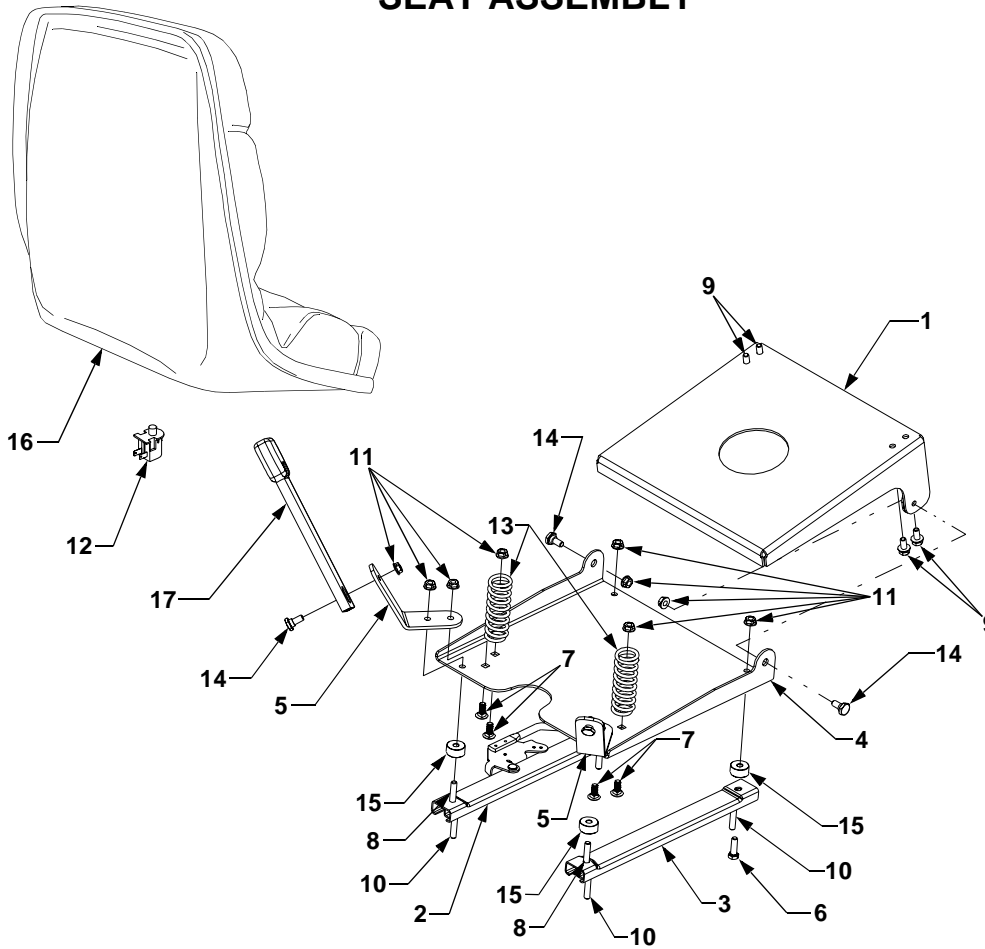

SEAT ASSEMBLY

REF. NO.	PART NUMBER	CODE	DESCRIPTION	QTY.
1	603-0860	0637	Support, Seat - Upper	1
2	603-0866		Track Ass'y., Seat w/Latch	1
3	703-3208		Track Ass'y., Seat w/o Latch	1
4	703-3681A		Tray, Lower Seat	1
5	703-3711		Bracket, Seat Belt	2
6	710-0376		Screw, Hex Cap, 5/16-18 x 1.0 GR5	2
7	710-0451		Screw, Carriage, 5/16-18 x .75	4
8	710-0528		Screw, Hex Cap, 5/16-18 x 1.25 GR5	2
9	710-0759		Screw, Hex Flange, ... 5/16-18 x .625 GR5	4
10	710-3250		Screw, Socket Hd Cap, 5/16-18 x 1.5	4
11	712-3004A		Nut, Hex Flange Lock, 5/16-18	12
12	725-3167		Switch, Snap Mount (N.O.)	1
13	732-3080A		Spring, Compression, 1.28 x 3.5	2
14	738-0140		Screw, Shoulder, .435 x .178-5/16-18	4
15	750-0258		Spacer, .315 x .750 x .375	4
16	757-04006		Seat, High Back	1
	777D04541		Graphic, Cub Cadet	1
	777D01782		Graphic, USA	1
17	757-3013		Belt Assembly, Seat	1