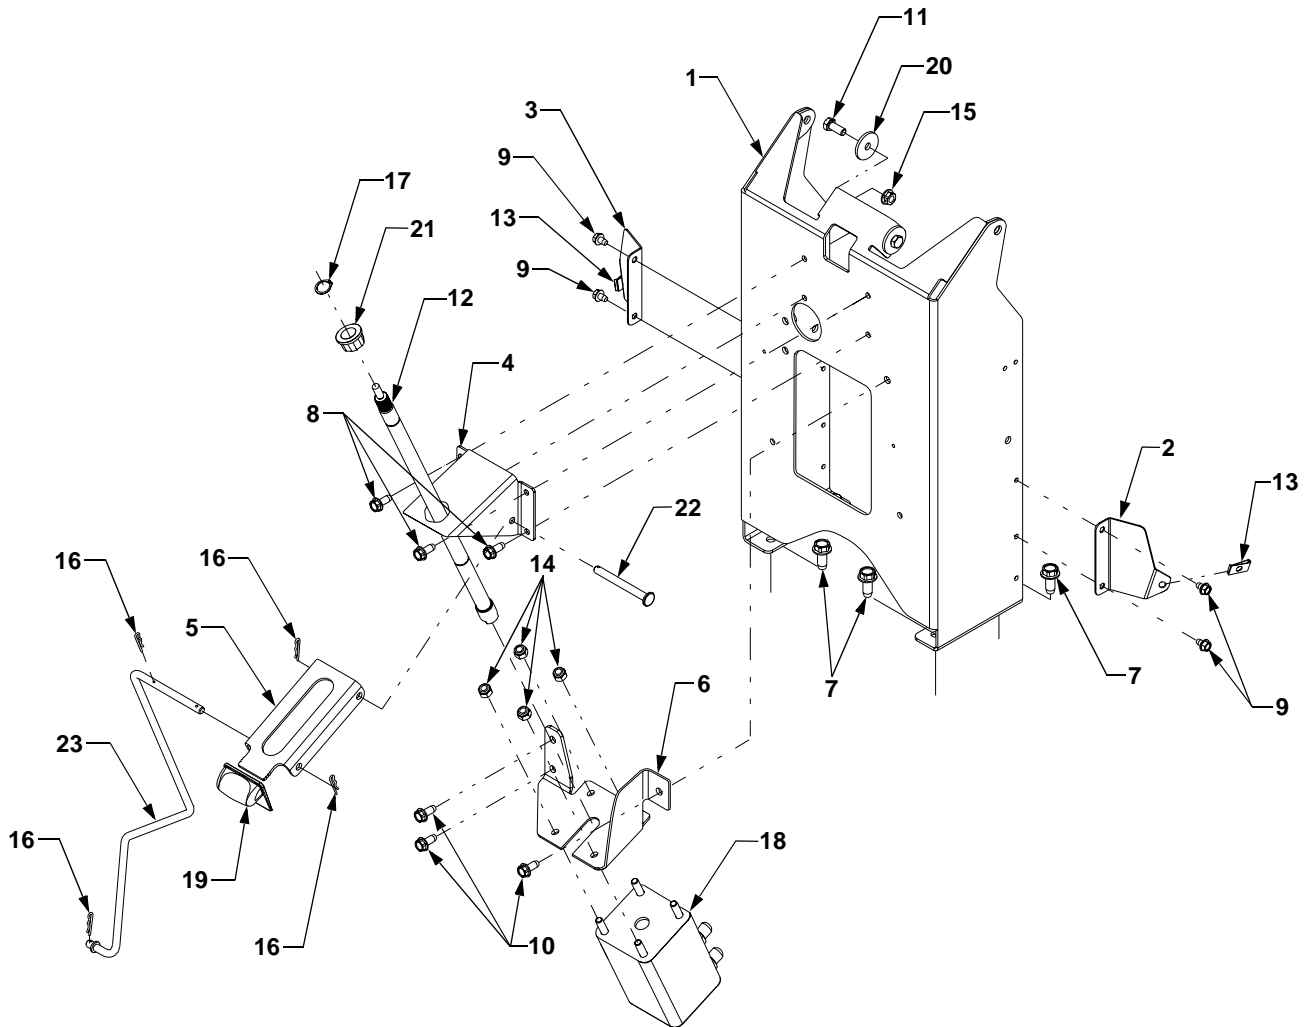

TABLE OF CONTENTS

DESCRIPTION	PAGE
Frame	3
Pedestal	4
Axle, Front	5
Hydraulics	6
Lift Valve and Position Control	7
Dash Panel and Steering Wheel	8
Controls	10
Battery and Electrical	12
Transmission Connections	13
Transmission	
2WD Transmission	14
Differential and Final Drive	16
Traction Drive	18
PTO Drive	20
Engine and Drive Shaft	22
Engine	
Cylinder Heads and Crankcase	24
Pistons and Crankshaft	26
Valves and Camshaft	27
Lubrication	28
Electrical	29
Cooling	30
Control Linkage and Governor	32
Carburetor	33
Air Filter	34
Starter	35
Hood, Grill and Side Panels	36
Fender and Running Board	38
Seat Assembly	40
Fuel Tank	41
Foldable ROPS	42
Three Point Hitch	43
Auxiliary Hydraulic Loader Valve (If Equipped)	44
Wheels	46

PEDESTAL

REF. NO.	PART NUMBER	CODE DESCRIPTION	QTY.	REF. NO.	PART NUMBER	CODE DESCRIPTION	QTY.
1	703-3383A	Pedestal	1	11	710-3008	Screw, Hex Cap	2
2	703-3717	Bracket, Dash Mtg. RH	1			5/16-18 x .75 GR5	
3	703-3721	Bracket, Dash Mtg. LH	1	12	711-1361	Shaft, Steering	1
4	703-3725	Bracket, Steering Column	1	13	712-0292	Nut, Speed, 1/4-20	2
5	703-3895	Bracket, Brake Lever	1	14	712-0411	Nut, Hex Nylon Insert Lock,	4
6	703-4064	Bracket, Pump Mtg.	1			5/16-24 GR8	
7	710-0623	Screw, Hex Wash, Hd Tapp	4	15	712-3004A	Nut, Hex Flange Lock, 5/16-18	2
		3/8-16 x .75		16	714-0104	Pin, Internal Cotter	4
8	710-0642	Screw, Hex Wash, Hd Tapp	4	17	716-0101	Ring, Snap, .75 ID	1
		1/4-20 x .75		18	718-3129	Pump, Hydraulic Steering	1
9	710-0653	Screw, Hex Wash, Hd Tapp	4	19	731-3359	Lever, Parking Brake	1
		1/4-20 x .375		20	736-0343	Washer, Flat, .33 x 1.25 x .12 ...	2
10	710-1260A	Screw, Hex Wash, Hd Tapp	3	21	741-0245	Bearing, Hex Flange, .75 ID	1
		5/16-18 x .75		22	747-3454	Pin, Parking Brake Pivot	1
				23	747-3543A	Rod, Parking Brake	1