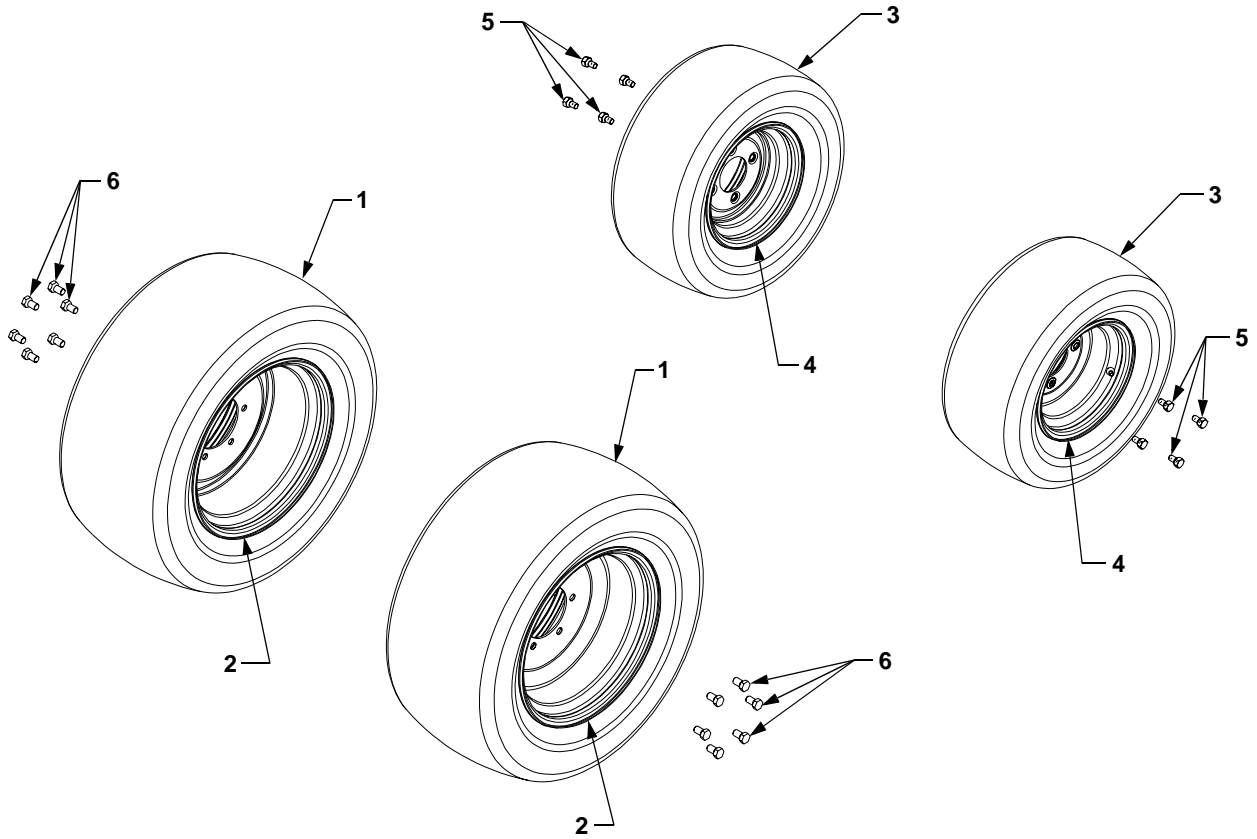

WHEELS

REF. NO.	PART NUMBER	CODE	DESCRIPTION	QTY.
1	734-3123		Tire, Turf, 27 x 12.0 x 15	2
2	634-3046		Rim Assembly	2
	734-0255		Valve Stem	2
3	734-3189		Tire, Tuft, 20 x 9 x 8	2
4	634-3187		Rim Assembly	2
	734-0255		Valve Stem	2
5	710-1808		Screw, Lug, M12	8
6	710-3294		Bolt, Lug, M14 x 1.5 x 20	12