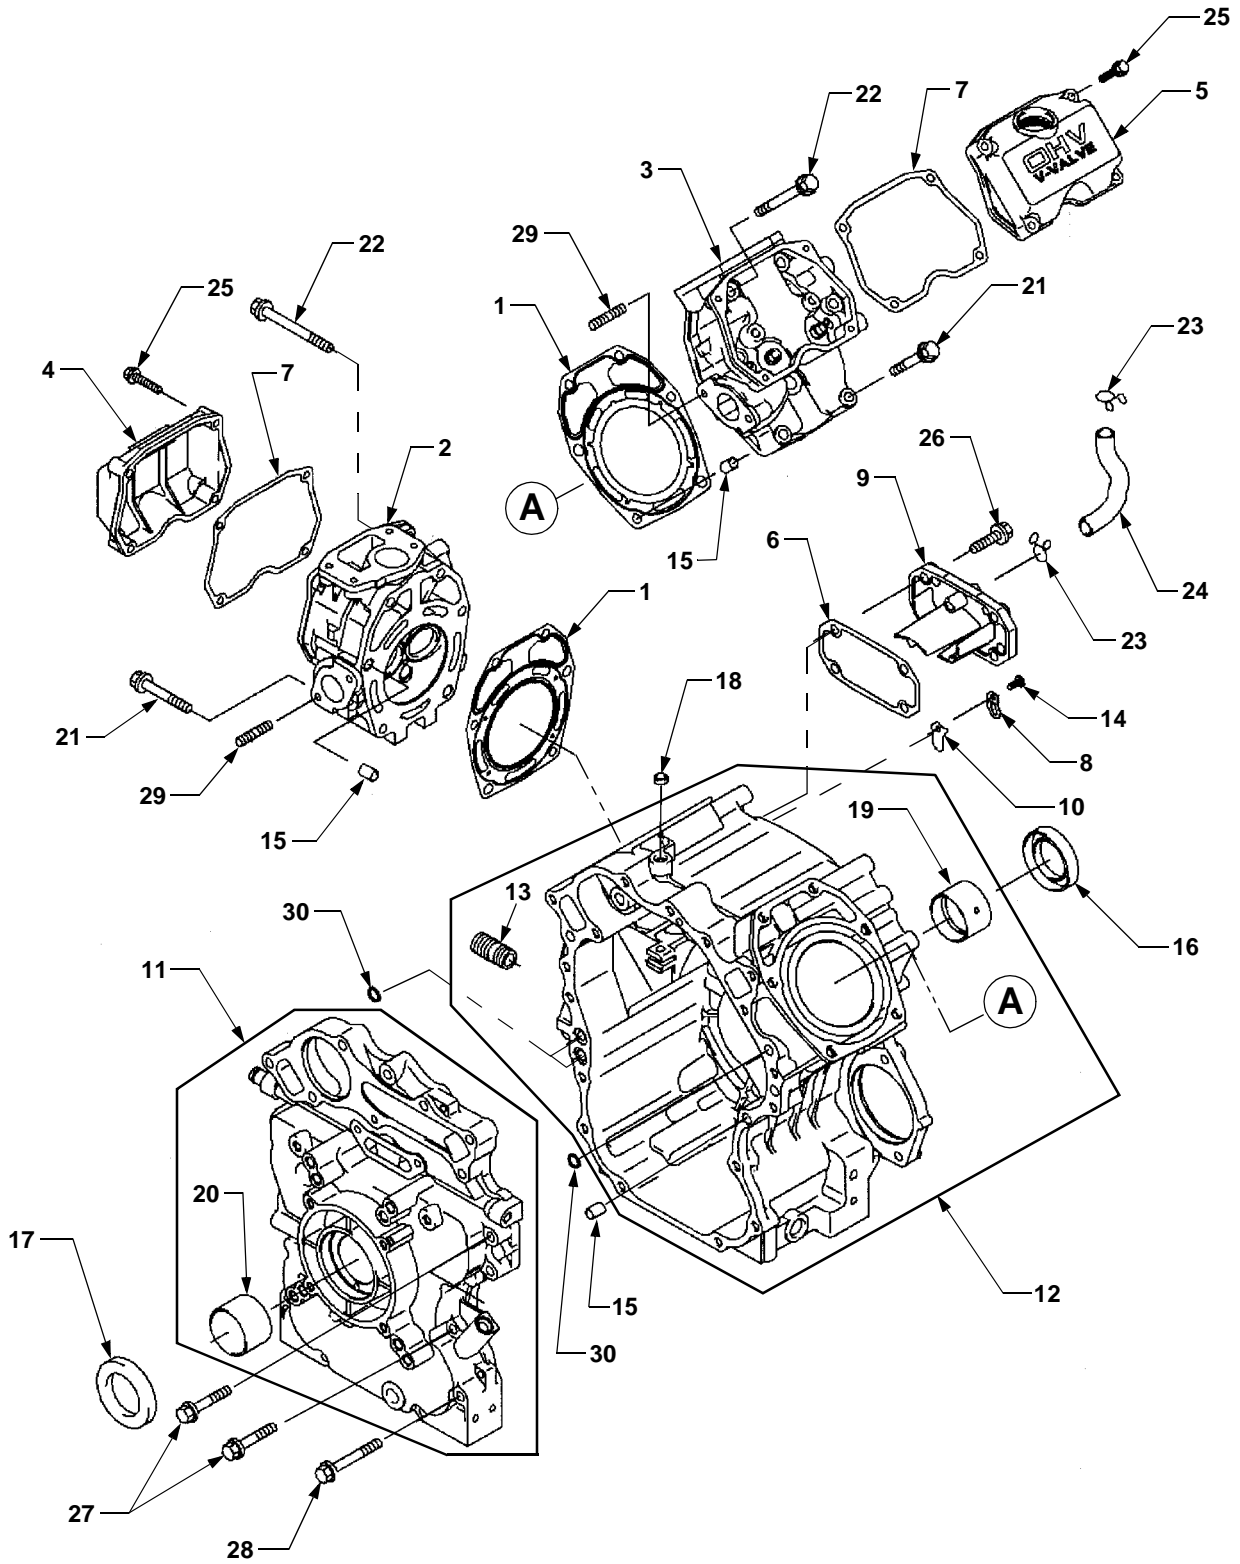

CYLINDER HEADS AND CRANKCASE

CYLINDER HEADS AND CRANKCASE

REF. NO.	PART NUMBER	DESCRIPTION	QTY.
1	KM-11004-2142	Gasket, Head	2
2	KM-11008-2145	Head, Cylinder	1
3	KM-11008-2146	Head, Cylinder	1
4	KM-11022-2072	Cover, Rocker	1
5	KM-11022-2073	Cover, Rocker	1
6	KM-11060-2466	Gasket, Breather	1
7	KM-11060-2470	Gasket, Rocker Cover	2
8	KM-13271-2105	Plate, Breather	2
9	KM-14091-2064	Cover, Breather	1
10	KM-16126-2225	Valve, Breather	2
11	KM-49015-6239	Cover, Crankcase	1
12	KM-49120-6127	Crankcase, ...	1
		(Includes Ref. Nos. 13 and 19)	
13	KM-59071-2079	Joint	1
14	KM-92009-2308	Screw	2
15	KM-92043-1037	Pin	6
16	KM-92049-2242	Seal, Oil	1
17	KM-92049-2243	Seal, Oil	1
18	KM-92093-2086	Seal	1
19	KM-92141-2118	Bearing, Plane	1
20	KM-92141-2119	Bearing, Plane	1
21	KM-92151-2158	Bolt, M8 x 55	4
22	KM-92151-2159	Bolt, M8 x 80	8
23	KM-92170-2002	Clamp	2
24	KM-92191-2105	Tube	1
25	KM-130G0630	Bolt, Flange	8
26	KM-130G0830	Bolt, Flange	4
27	KM-130G0845	Bolt, Flange	6
28	KM-130G0860	Bolt, Flange	4
29	KM-172G0822	Bolt, Stud	4
30	KM-670B2011	O-Ring	3