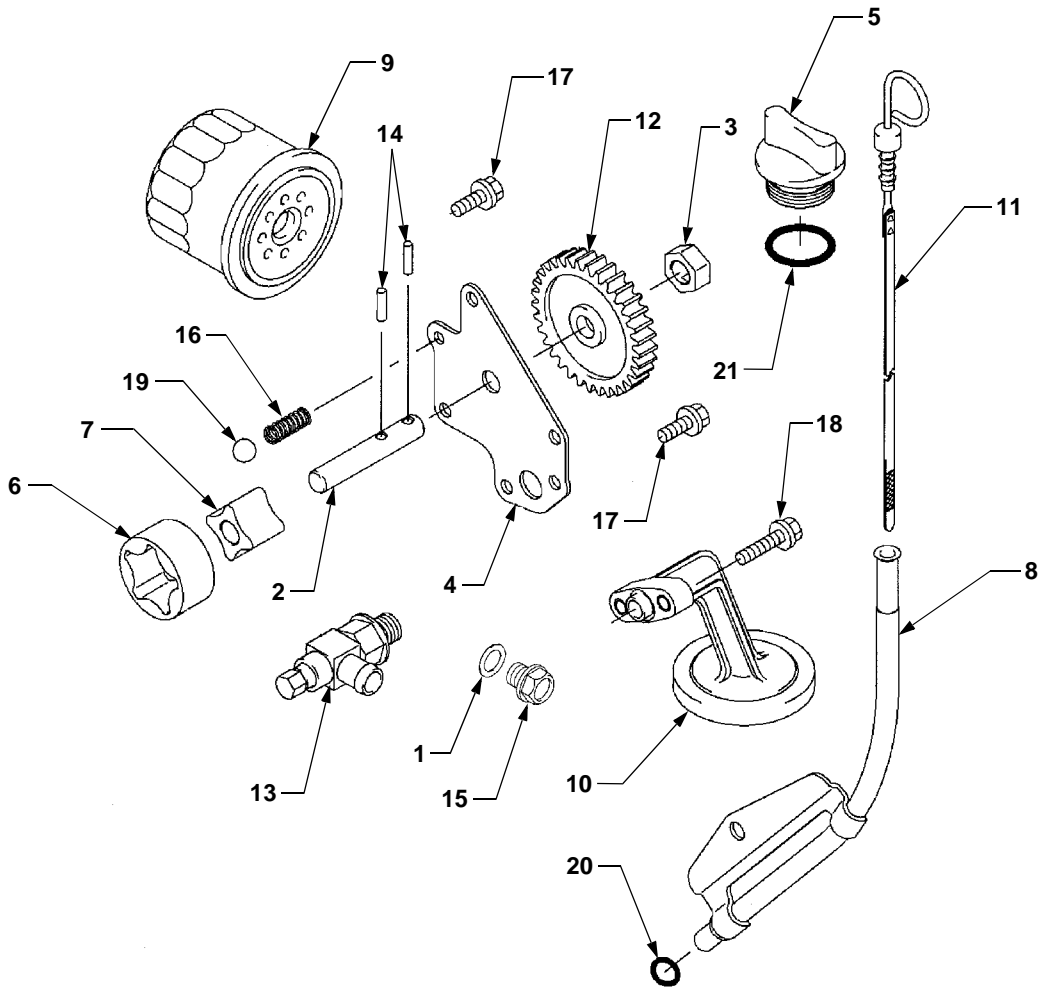

LUBRICATION

REF. NO.	PART NUMBER	DESCRIPTION	QTY.	REF. NO.	PART NUMBER	DESCRIPTION	QTY.
1	KM-11009-2566	Gasket, Drain Plug	2	12	KM-59051-2354	Gear, Spur, 33T	1
2	KM-13107-2281	Shaft, Oil Pump	1	13	KM-99969-1395	Drain, Oil	1
3	KM-13280-2061	Holder, Oil Pump	1	14	KM-92042-014	Pin	2
4	KM-14091-2065	Cover, Oil Pump	1	15	KM-92066-2099	Plug, Drain	2
5	KM-16115-2126	Cap, Oil Filler	1	16	KM-92144-2053	Spring	1
6	KM-16154-1075	Rotor, Pump Outer	1	17	KM-130G0616	Bolt, Flanged	3
7	KM-16154-1076	Rotor, Pump Inner	1	18	KM-130G0625	Bolt, Flanged	2
8	KM-32153-20769H	Pipe, Oil Gauge	1	19	KM-600A1300	Ball, Steel	1
9	KM-49065-2078	Filter, Oil	1	20	KM-670B2010	O-Ring	1
10	KM-49065-2082	Filter, Oil Suction	1	21	KM-670B3025	O-Ring	1
11	KM-52005-2132	Gauge, Oil	1