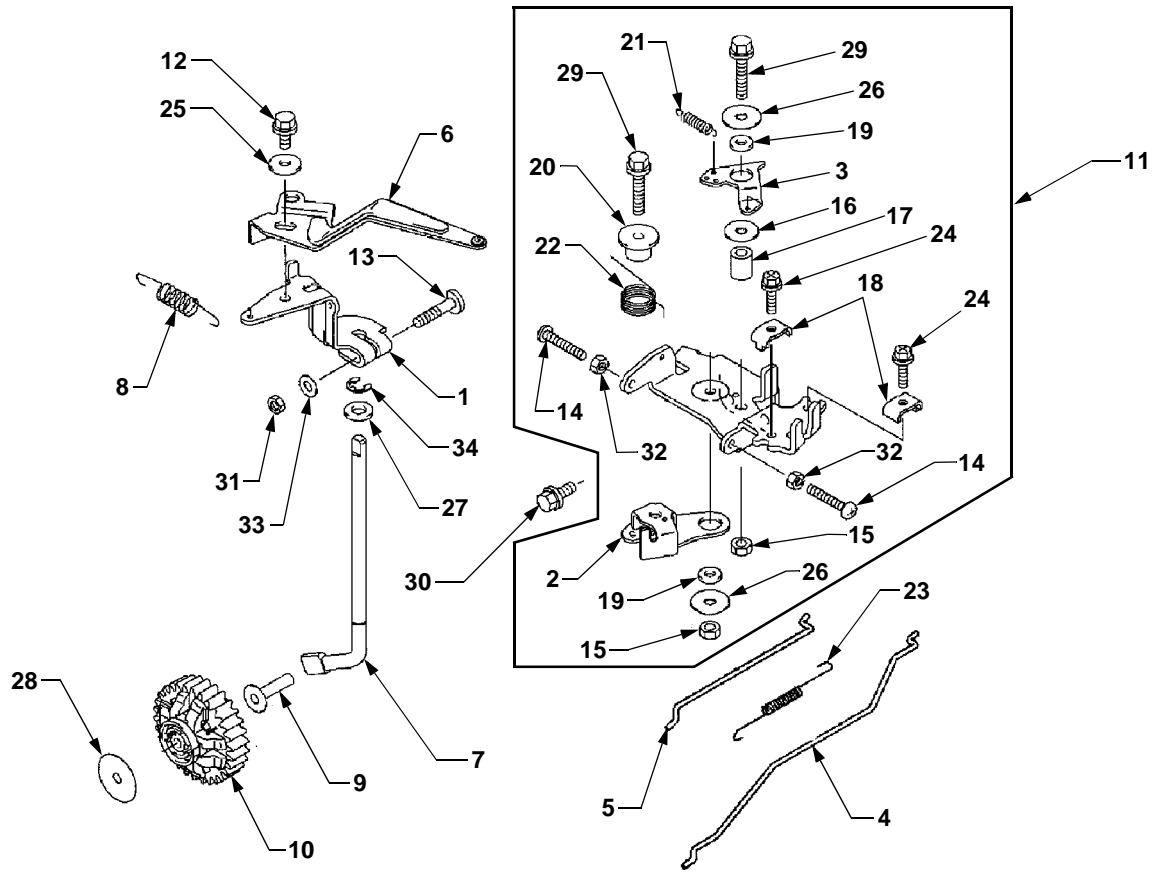

CONTROL LINKAGE AND GOVERNOR

REF. NO.	PART NUMBER	DESCRIPTION	QTY.	REF. NO.	PART NUMBER	DESCRIPTION	QTY.
1	KM-11051-2113	Bracket	1	18	KM-92037-2209	Clamp	2
2	KM-13168-2466	Lever, Throttle	1	19	KM-92143-2135	Collar, 6 x 13 x 2.3	2
3	KM-13168-2467	Lever, Choke	1	20	KM-92143-2148	Collar	1
4	KM-16169-2142	Link, Choke	1	21	KM-92144-2052	Spring	1
5	KM-16171-2091	Link	1	22	KM-92145-2058	Spring	1
6	KM-21187-2073	Arm Assembly	1	23	KM-92145-2095	Spring	1
7	KM-39003-2091	Arm, Governor Pivot	1	24	KM-92150-2182	Bolt, 5 x 18	2
8	KM-39129-2099	Spring, Governor	1	25	KM-92200-2035	Washer	1
9	KM-42036-2060	Sleeve	1	26	KM-92200-2108	Washer, 6.5 x 22 x 1.2	2
10	KM-49110-2094	Gear Assembly, Governor	1	27	KM-92200-2120	Washer, 8.3 x 16 x 2.3	1
11	KM-49113-2170	Panel, Control Complete	1	28	KM-92200-2122	Washer, 6.2 x 30 x 0.5	1
12	KM-92002-1902	Bolt	1	29	KM-130B0630	Bolt, Flanged	2
13	KM-92002-2269	Bolt	1	30	KM-130G0614	Bolt, Flanged	2
14	KM-92009-2381	Screw, 5 x 30	2	31	KM-311B0600	Nut, Hex	1
15	KM-92015-1339	Nut	2	32	KM-312B0500	Nut, Hex	2
16	KM-92022-2372	Washer, 6 x 19 x 1.2	1	33	KM-411B0600	Washer, Plain	1
17	KM-92027-1461	Collar	1	34	KM-482J7000	Circlip, E-Ring	1