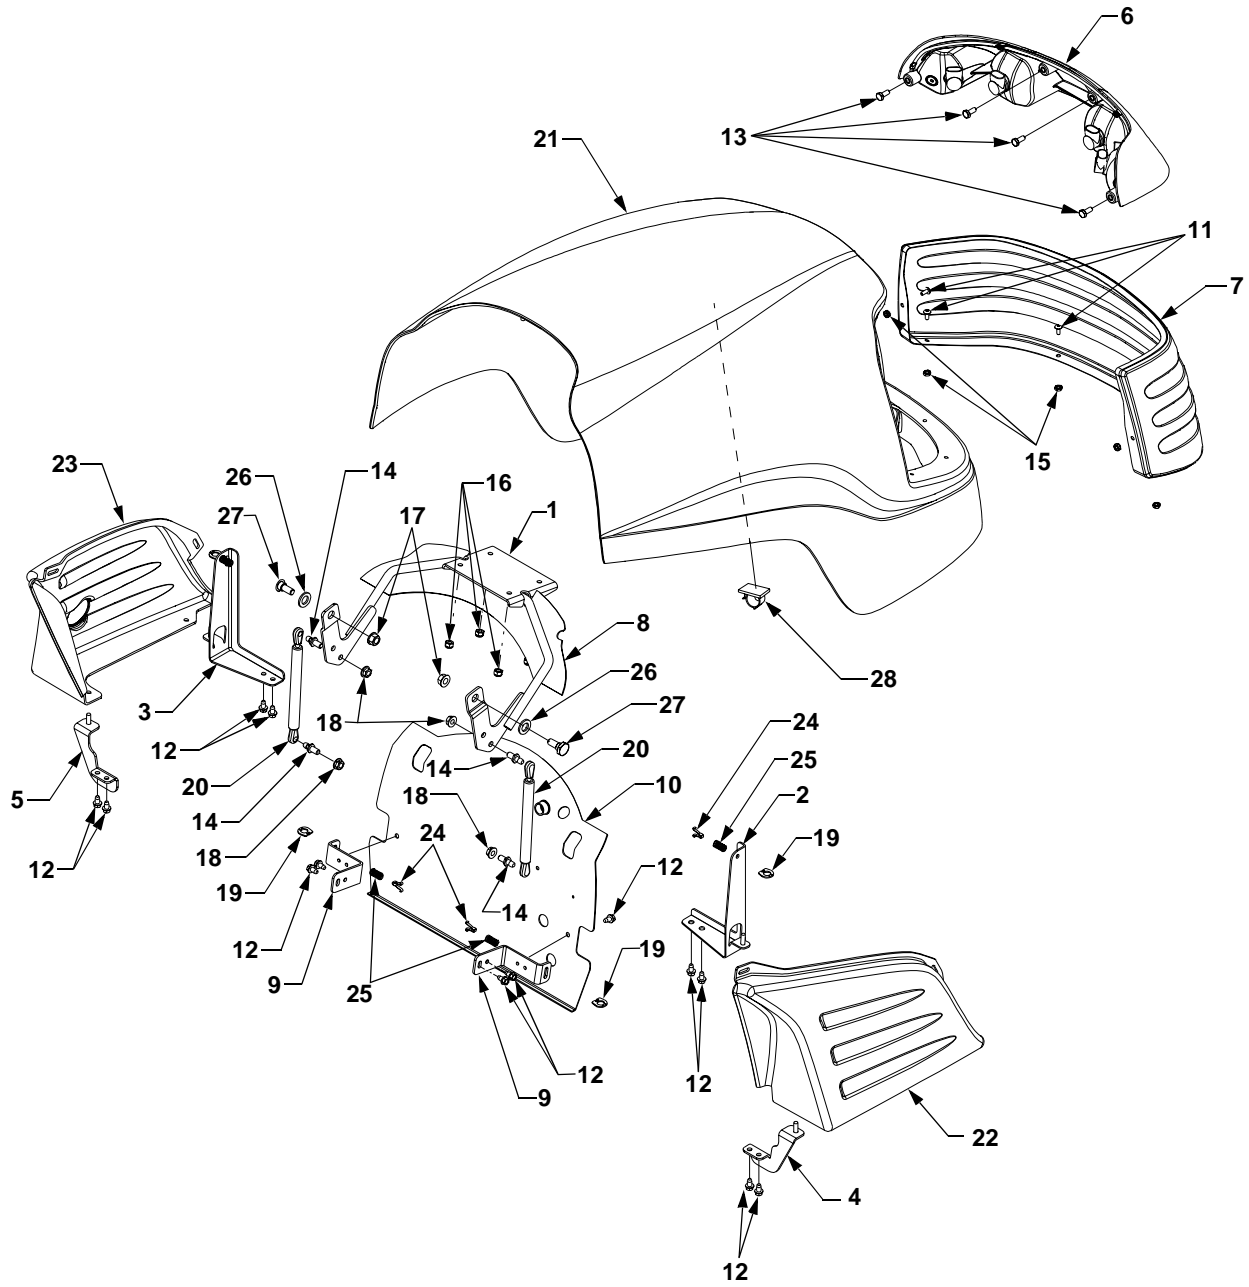

HOOD, GRILL AND SIDE PANELS

HOOD, GRILL AND SIDE PANELS

REF. NO.	PART NUMBER	CODE	DESCRIPTION	QTY.
1	603-0719	0637	Hinge Assembly, Hood	1
2	603-0784	0637	Bracket, Side Panel Mtg. RH	1
3	603-0785	0637	Bracket, Side Panel Mtg. LH	1
4	603-0924	0637	Bracket, Side Panel Mtg. RH Rear	1
5	603-0925	0637	Bracket, Side Panel Mtg. LH Rear	1
6	625-0052		Headlight Assembly	1
	725-3161A		Bulb, Headlight	4
7	703-3394		Screen, Intake	1
8	703-3712		Shield, Upper Heat	1
9	703-3764		Bracket, Panel Mtg.	1
10	703-3765		Shield, Lower Heat	1
11	710-0473		Screw, Truss Hd, 10-24 x .5	6
12	710-0599		Screw, Hex Wash Hd Tapp	14
			1/4-20 x .5	
13	710-0751		Screw, Hex Cap, 1/4-20 x .62 GR5	4
14	710-3170		Stud, Cylinder, 5/16-18 Thrd	4
15	712-0272		Nut, Hex Sems, 10-24	6
16	712-0324		Nut, Hex Nylon Insert Lock, 1/4-20	4
17	712-0431		Nut, Hex Flange Lock, 3/8-16	2
18	712-3004A		Nut, Hex Flange Lock, 5/16-18	4
19	726-3056		Latch, 1/4 Turn Panel	4
20	727-3194		Cylinder, Gas Spring	2
21	731-3277		Hood	1
	777D05419		Graphic, Hood RH	1
	777D05420		Graphic, Hood LH	1
	777D05390		Graphic, Model 7252	2
22	731-3278		Panel, Side RH	1
23	731-3279		Panel, Side LH	1
24	732-0936		Clip, Spring	4
25	732-0937		Spring, Compression	4
26	736-0272		Washer, Flat, .510 x .1.0 x .060	2
27	738-0380		Screw, Shoulder, .5 x .27 Lg 3/8-16	2
28	726-04010		Clip, Retaining	1