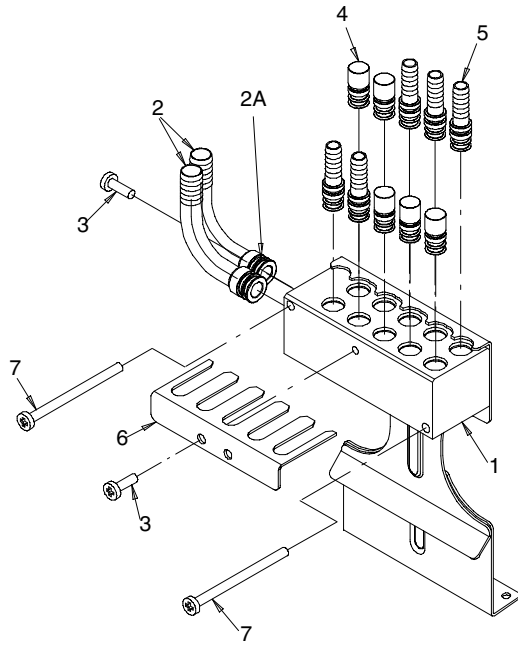

Item No.	Part No.	Name
9	620314803	Timer, Agitation, 120V
	620314802	Timer, Agitation, 220-240V
10	620307301	Filter, Power Line, 220-240
11	620302201	Socket, Starter
12	32244	Terminal Strip, 220-240V
13	32682	Transformer, 120V
	32829R	Transformer, 220-240V
14	620302101	Holder, Lamp
15	620304601	Varistor, 220-240V
16	620023101	Panel, Reflector

# COMPONENTS FOR FLAVOR UNITS

**FIGURE 5. COMPONENTS FOR FLAVOR UNITS**

Item No.	Part No.	Name
1	2487	Flow control assembly
2	620709068	Fitting elbow ¼ barb
3	620046335	Retainer valve
4	319941000	Screw tr 08–32 hxws
5	620718932	Fitting 90 swivel 1/8 barb
6	620715821	Inner nozzle
7	620052029	Nozzle bracket 1xx
8	620314823	PC Board
* 9	620313657	Jumper PCB to keypad 4 fl
	620313658	Jumper PCB to keypad 2 fl
* 10	620316443	Harness solenoid 4 fl
	620316442	Harness solenoid 2 fl
* 11	770000119	Tubing syrup 1/8 id
12	50299	Tubing bev 265 id x 465 od
13	77040700	Fitg splicer ¼ x 3/8
14	620313239	Membrane switch 4 button
15	620516527	Housing – keypad/nozzle
16	1945	Outer nozzle
17	620519215	Merch FlavorBlast, ED300 blk
	620519218	Merch FlavorBlast, ED300 gry
18	620920068	Graphic FlavorBlast, ED300
19	620709313	Ice lever FlavorBlast, push bar

**NOTE: \*NOT SHOWN**

**FIGURE 6. WATER MANIFOLD ASSEMBLY**

Item No.	Part No.	Name
1	620407726	Manifold Flex
2 2A	620709065 100057	Fitg Elbow 1/2 X 3/8 Brb O-ring
3	70204	Screw Sm #8 X 1/2
4	620519005	Plug 3/8 w/O-ring
5	620709066	Fitg Straight 3/8 X 1/4 Brb
6	620046316	Retainer Clip
7	620706632	Screw TRPH #8-18 X 2 Waxed
*	620711913	Insulation Block, RH
*	620711914	Insulation Block, LH
*	620715408	Hook and Loop Fastener