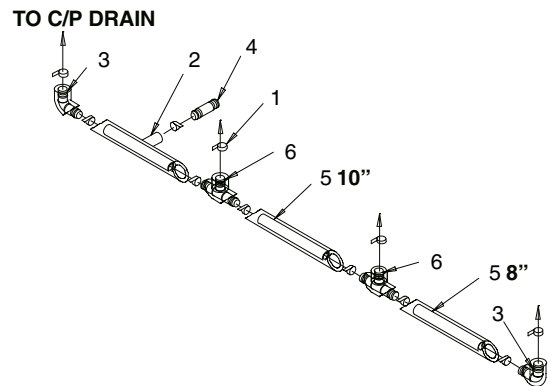

# Z-STYLE COLD PLATE DRAIN

Item No.	Part No.	Name
1	70750	Hose Clamp
2	53170	Drain Tube
3	51280	Elbow
4	53293	Coupler
5	50278	Drain Tube
6	51295	Tee

FIGURE 3. Z-STYLE COLD PLATE DRAIN

# ELECTRICAL BOX ASSEMBLY

FIGURE 4. ELECTRICAL BOX ASSEMBLY

Item No.	Part No.	Name
1	620023001	Box, Electrical
2	30514	Clamp, Capacitor, 120V
	620308102	Clamp, Capacitor, 220-240V
3	30774	Capacitor, 120V (Agitator Motor)
	620308101	Capacitor, 220-240V (Agitator Motor)
4	30995	Power Cord, 120V
	620302901	Power Cord, 220-240V
5	31107	Terminal Block
6		Item Not Used
7	31620	Starter
8	31621	Ballast, 120V
	33662	Ballast, 220-240V