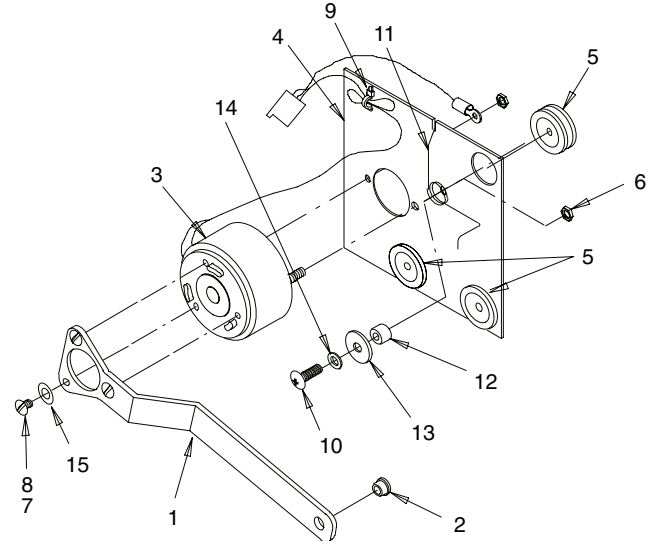

# GATE SOLENOID ASSEMBLY

Item No.	Part No.	Name
1	28173	Arm, Gate Lift
2	50754	Bearing, Gate Arm
3	32957	Solenoid, 120V
	33397	Solenoid, 220-240V
4	28172	Plate, Solenoid Mounting
5	50752	Isolator
6	70015	Hex Nut, No. 10-32
7	51689	Locktite
8	70162	Screw, No. 8-32 By 1/4-In. Long
9	50705	Tie Cable
10	70165	Screw, No. 8-32 By 5/8-In. Long
11	71007	Spring, Solenoid Arm
12	51348	Spacer
13	70067	Washer, .218 I.D. By .875 O.D.
14	70057	Lockwasher, No. 10
15	70052	Flatwasher, No. 8

# Z-STYLE COLD PLATE DRAIN

Item No.	Part No.	Name
1	70750	Hose Clamp
2	53170	Drain Tube
3	51280	Elbow
4	53293	Coupler
5	50278	Drain Tube
6	51295	Tee

FIGURE 3. Z-STYLE COLD PLATE DRAIN