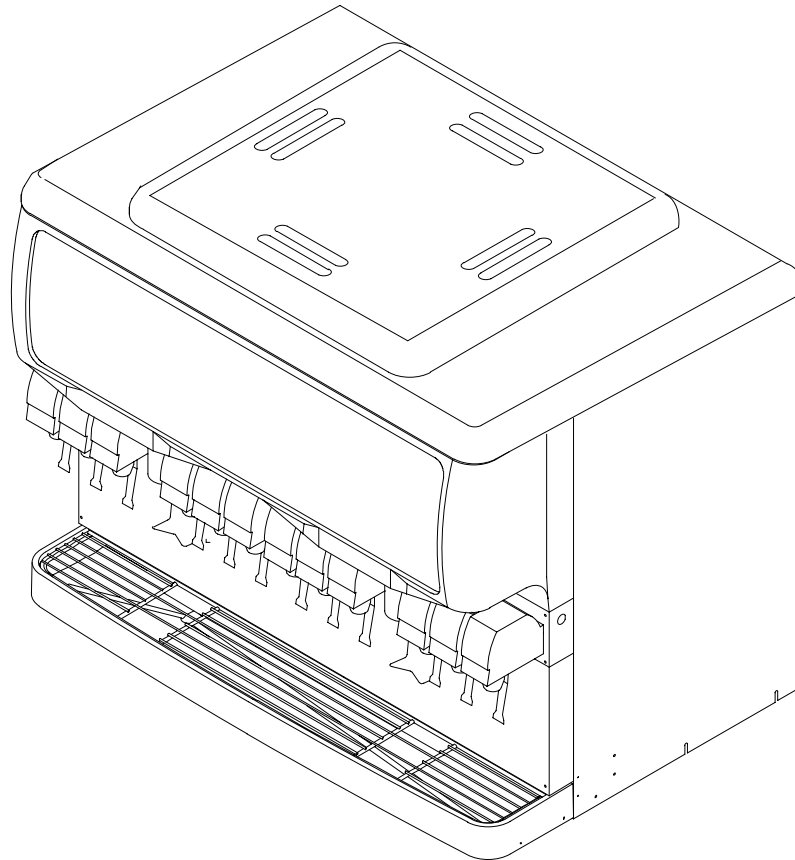

ILLUSTRATED PARTS LIST

ENDURO-300 BC