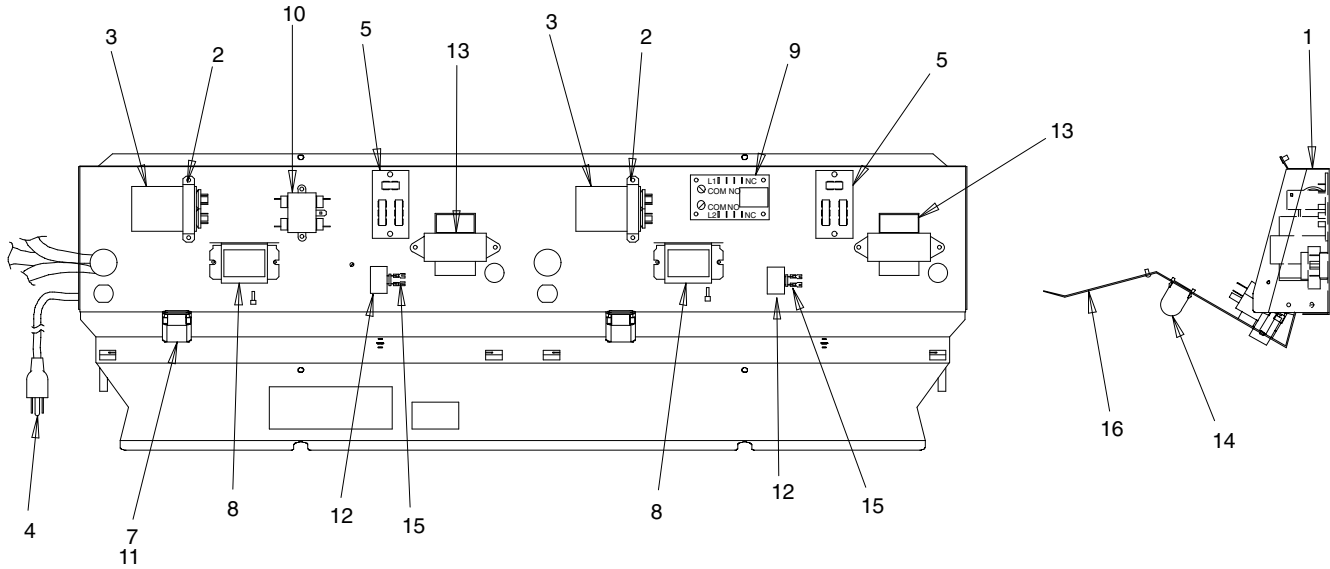

# ELECTRICAL BOX ASSEMBLY

FIGURE 4. ELECTRICAL BOX ASSEMBLY

Item No.	Part No.	Name
1	620023001	Box, Electrical
2	30514	Clamp, Capacitor, 120V
	620308102	Clamp, Capacitor, 220-240V
3	30774	Capacitor, 120V (Agitator Motor)
	620308101	Capacitor, 220-240V (Agitator Motor)
4	30995	Power Cord, 120V
	620302901	Power Cord, 220-240V
5	31107	Terminal Block
6		Item Not Used
7	31620	Starter
8	31621	Ballast, 120V
	33662	Ballast, 220-240V