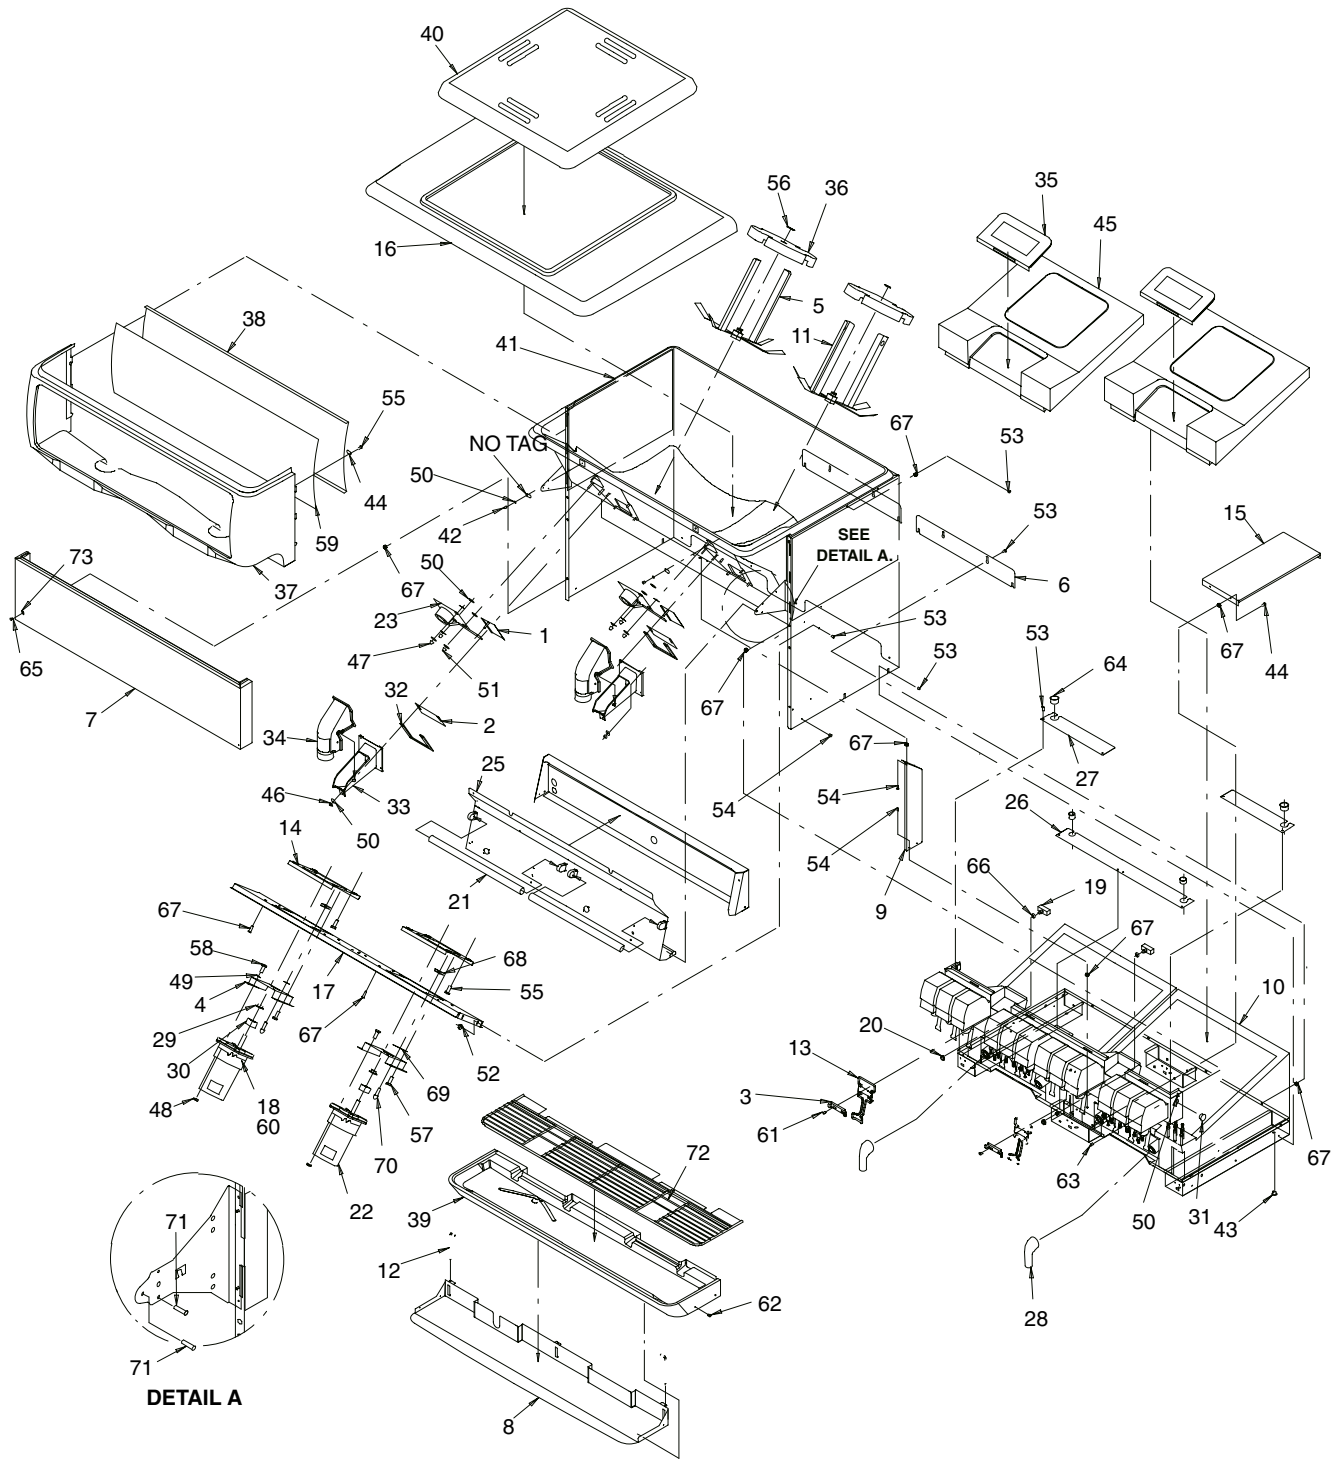

CABINET

FIGURE 1. CABINET SECTION EXPLODED VIEW

Item No.	Part No.	Name
1	21491	Slide, Gate
2	22081R	Restrictor, Gate
3	27107	Retainer, Lever, Ice Dispense
4	**29303R	Plate, Motor Mount
5	15213	Agitator Ass'y, Left
6	29483	Cover, Rear
7	629080209 629080211 620044541 15601	Panel Ass'y, Lower (For Drip Tray Cold Plate Models) Panel Ass'y, Lower (For Cold Plate "Z" without Drip Tray Models) Panel Ass'y, Lower (For Drip Tray Non-Cold Plate Models) Panel Ass'y, Lower Z (Without Drip Tray Non-Cold Plate Models)
8	15196	Extension, Drip Tray
9	29507	Bracket, Motor Support
10	Contact Sales	Panel Cold Plate/Faucet Ass'y
11	15214	Agitator, Right
12	10145	Pin, Mounting Drip Tray
13	15500 15488 15502	Dispense Lever, Short (Cup Activated) Dispense Lever, Long (Cup Activated) Push Lever, Ice Dispense
14	15218	Plate, Motor Mounting
15	29667	Support, Product Lines
16	53136	Lid, Lower
17	29493	Bracket, Motor Mounting
18	30794 32826	Agitator Motor Heater, 120V Agitator Motor Heater, 220-240V
19	30895	Switch, Dispense
20	31007	Boot, Switch
21	31622	Bulb, Florescent
22	**620307901 **620307902	Agitator Motor, 120V Agitator Motor, 220-240V
23	32954 33409	Solenoid Ass'y, 120V Solenoid Ass'y, 220-240V
24	620304001	Electrical Box Ass'y, 220-240V (B & BC Models)
25	620304201 620303901	Electrical Box Ass'y, 120V (B & BC Models) Electrical Box Ass'y, 120V (Ice Only)
26	15811	Baffle, Center
27	15437	Baffle, Side
28	53011	Elbow, Cold Plate Drain
29	**51859	Shaft Seal, Agitator Motor
30	**52876	Gasket, Motor Shaft
31	***51908	Plug, 120 Volts Models Only
32	51891	Gasket, Gate

Item No.	Part No.	Name
33	620500901	Ice Chute
34	53168	Cover, Ice Chute
35	53241	Access Cover (Cold Plate Models Only)
36	53185	Disk, Agitator
37	52937 52952 620011504 620033201	Merchandiser, Black Merchandiser, Gray Merchandiser, S.S. Merchandiser, S.S. (For Medallion)
38	52943	Lens, Inner
39	53230 53229	Drip Tray, Insulated, Black Drip Tray, Insulated, Gray
40	53135 53137	Lid, Upper Dispenser, Black Lid, Upper Dispenser, Gray
41	53339 53342	Hopper Cabinet Ass'y, Insulated (Cold Plate Models) Hopper Cabinet Ass'y, Insulated (Ice Only, B Models)
42	71089	Shoulder Screw, No. 8-32
43	52967	Plug
44	52972	Clip, Flush, Nylon, White
45	53236	Cover, Insulated (Cold Plate Models Only)
46	70016	Hex Nut, No. 10-32, S.S.
47	70017	Hex Nut, No. 10-32, S.S.
48	**70018	Hex Nut, 1/4-20, Keps
49	**70048	Washer, .255 I.D.
50	70056	Washer, Flat, .219 I.D., No. 10, S.S.
51	70067	Washer, Flat, .218 I.D.
52	70076	Hex Nut, No. 8-32
53	70171	Machine Screw, Phil Truss Hd., No. 8-32 By 3/8-In. Long
54	70178	Machine Screw, Phil Truss Hd., No. 8-32 By 1/2-In. Long
55	70204	Sheet Metal Screw, Phil Truss Hd., No. 8 By 1/2-In. Long
56	41459	O-Ring
57	70250	Machine Bolt, Phil Truss Hd, 1/4-20 By 1/2-In. Long
58	**70260	Machine Bolt, Phil Rd Hd., 1/4-20 By 1-In. Long
59	Contact Sales	Graphics
60	70341	Spring, (Agitator Motor Heater)
61	620701601	Sheet Metal Screw, No. 10 By 1/2-In. Long
62	70478R	Clip, Pushon
63	70555	Machine Screw, Phil Truss Hd., No. 8-32 By 2 5/8-In. Long