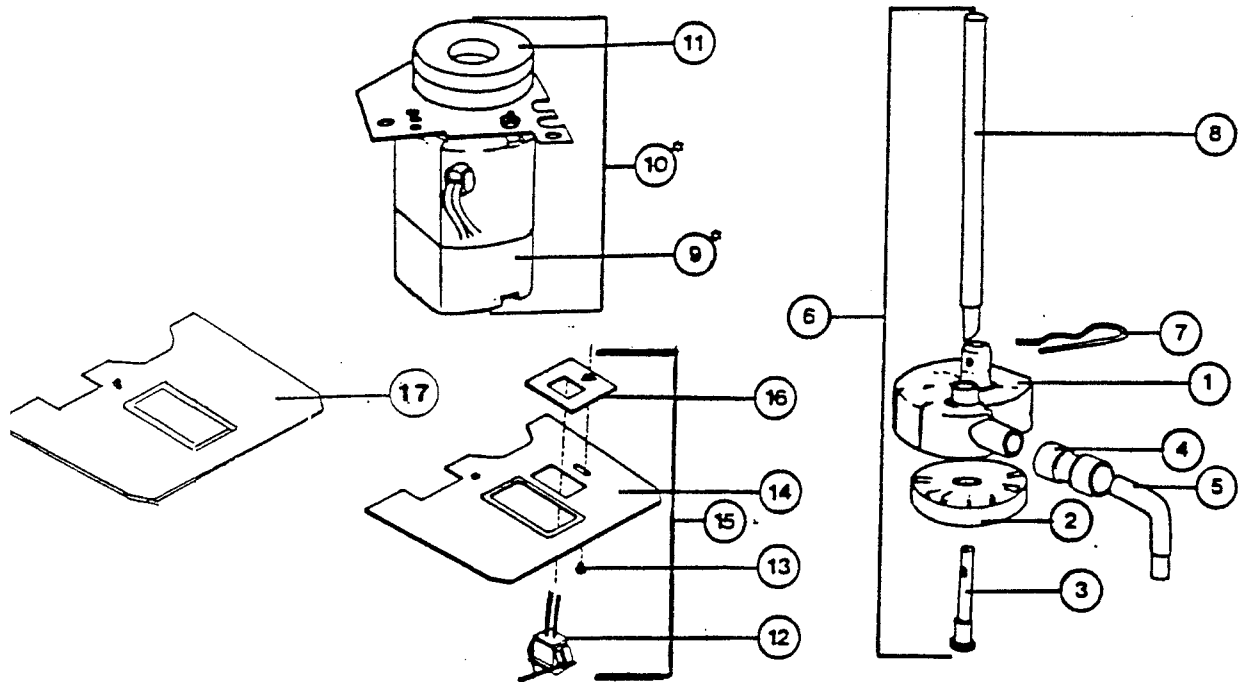

## ILLUSTRATED PARTS LIST

### JT-30 COLD BEVERAGE DISPENSER WITH JWT-300 SERIES ALTERNATE PARTS

FIGURE 2. JWT ALTERNATE PARTS

Item No.	Part No.	Name
1	A2746	Housing Whipper
2	A2566	Magnet Whipper Impeller
3	A0116	Pin Whipper Impeller
4	A0938	Union Whipper Outlet
5	S7395	Outlet Tube
6	A2569	Chamber Whipper
7	A0423	Clip Impeller Support
8	S7394	Tube Vent Asy 5-Gallon
	A2791	Tube Vent Asy 3-Gallon
9	A2256	Motor Whipper 120V 60HZ
	S7512	Motor Whipper 230V 50HZ
10	A2567	Motor Asy Whipper 120V 60HZ
	A2645	Motor Whp Asy 230V 50HZ (No Longer Available)
11	A2410	Magnet Asy Double