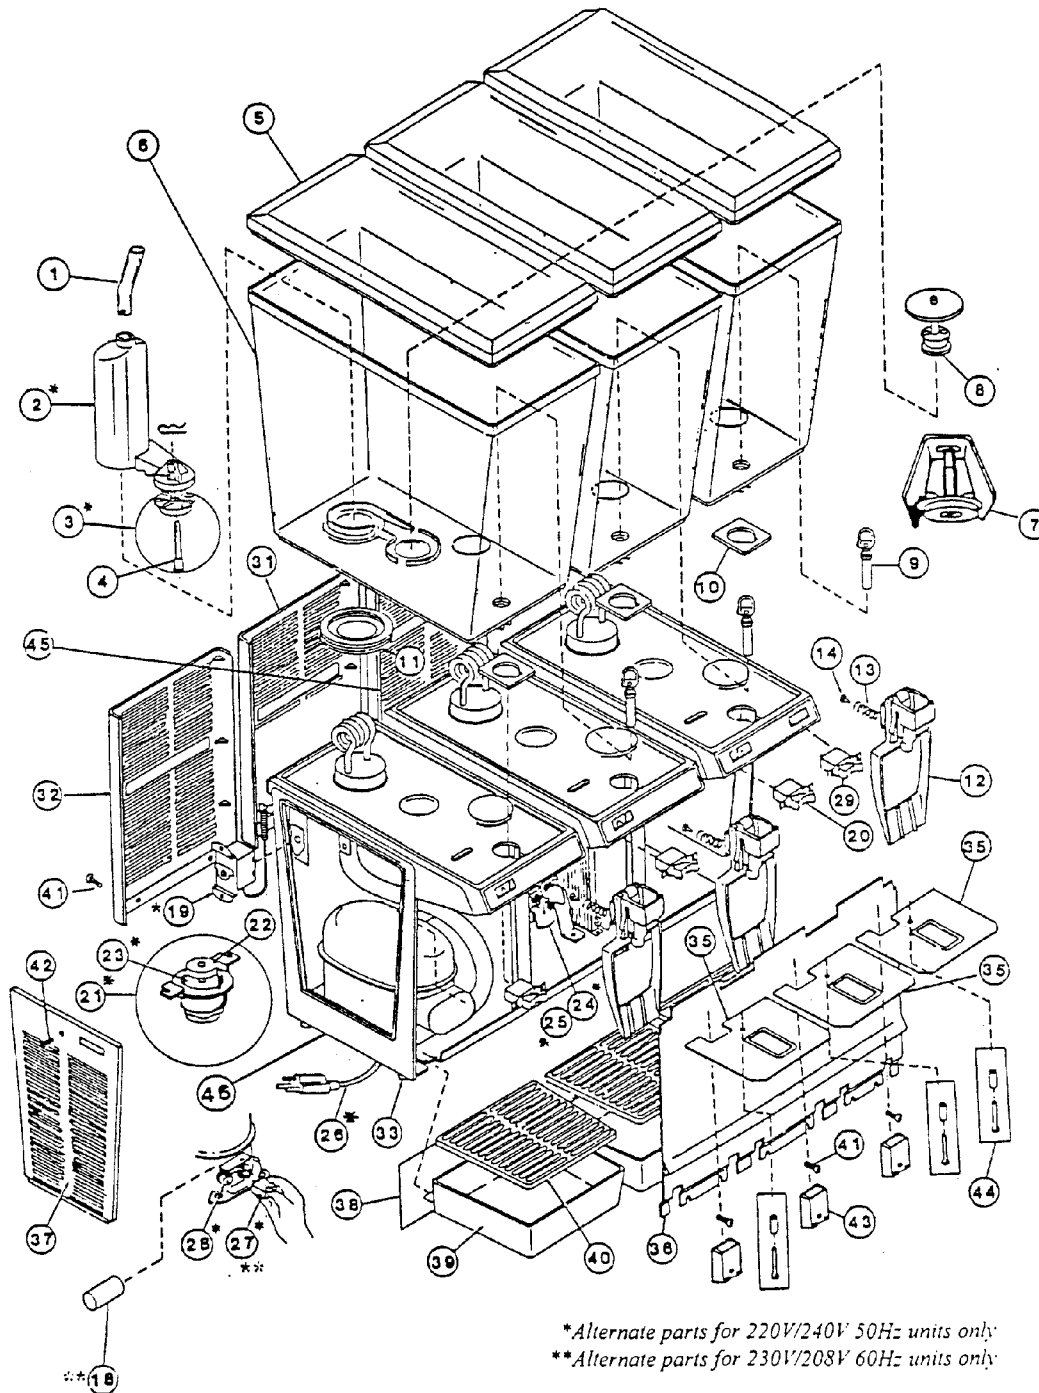

ILLUSTRATED PARTS LIST

JT-30 COLD BEVERAGE DISPENSER WITH JWT-300 SERIES ALTERNATE PARTS