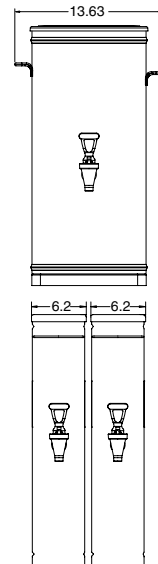

Space Saving:
Two TDO-N dispensers fit within footprint of one TDS-3.

For current specification sheets and other information, go to www.bunn.com.

Related Products

Faucet Assembly

Product No.: 03260.0003