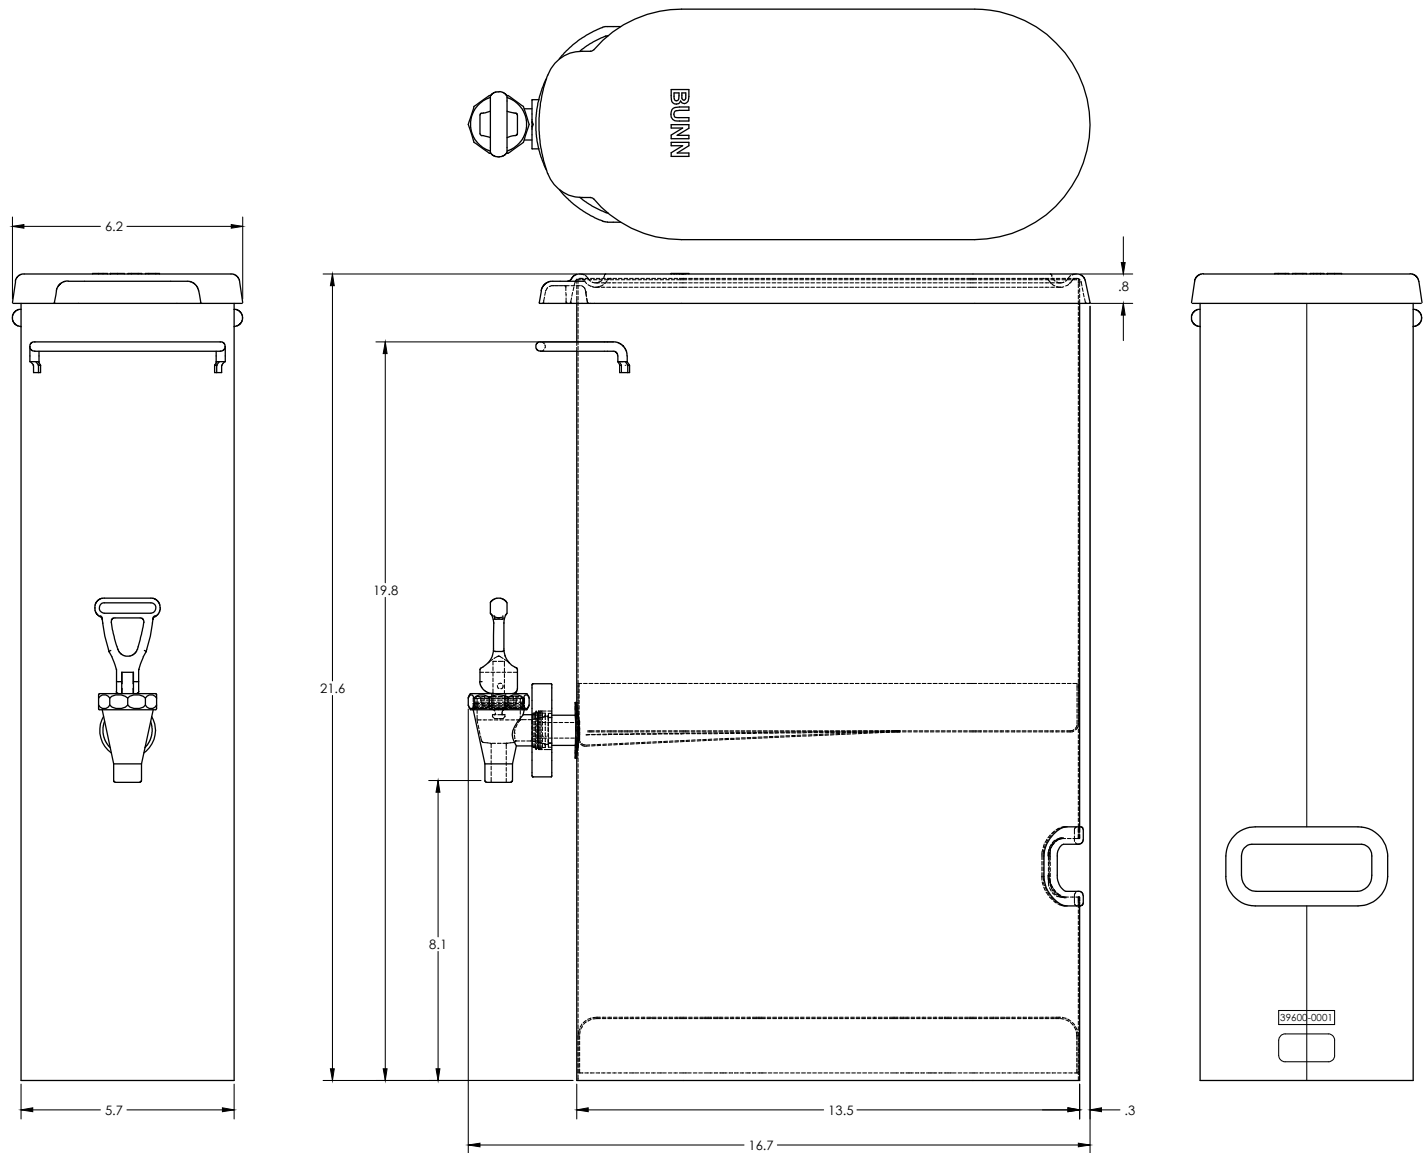

Dimensions & Specifications

Model	Product #	Cubic Measure	Shipping Weight
TDO-N-3.5	39600.0001	1.4 ft³	12.3 lbs.

Electrical: No electrical

Plumbing: N/A

Bunn-O-Matic® Corporation - 1400 Stevenson Drive Springfield, Illinois 62703 • 800-637-8606 • 217-529-6601 • Fax 217-529-6644 • www.bunn.com

BUNN® practices continuous product research and improvement. We reserve the right to change specifications and product design without notice. Such revisions do not entitle the buyer to corresponding changes, improvements, additions or replacements for previously purchased equipment.

All dimensions shown in inches.

10/08 © Bunn-O-Matic Corporation