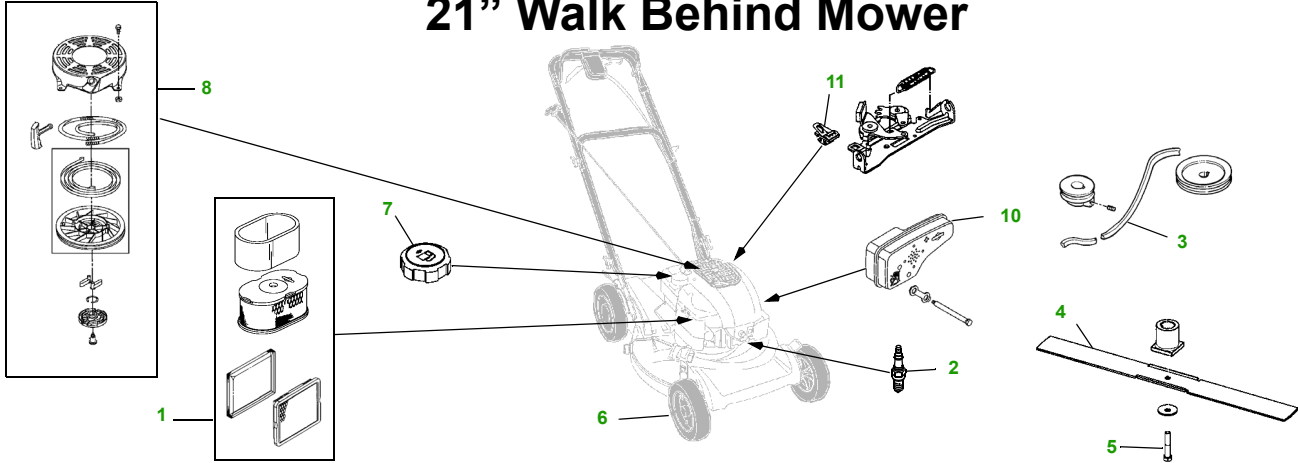

MAINTENANCE REMINDER SHEET

JA62

21" Walk Behind Mower

Mower S/N

Key	Part No.	Description	Key	Part No.	Description
1	M143275	AIR FILTER - FOAM (ENG 121602)	6	AM117869	WHEEL (S/N —200000)
	M147431	AIR FILTER - PAPER (ENG 121602)		GY20630	WHEEL (S/N 200001—)
	LG493537S	AIR FILTER - FOAM (ENG 12J802)	7	MIU12350	FUEL CAP (ENG 121602-0112)
	LG491588JD	AIR FILTER - PAPER (ENG 12J802)		M143291	FUEL CAP (ENG 121602, 12J802)
2	MIU11193	SPARK PLUG (ENG 121602-0112)	8	LG497680	RECOIL STARTER
	M143270	SPARK PLUG (ENG 121602-0280,0370,0528,0529)		TY15930	ROPE (ENG 12J802)
	TY6129	SPARK PLUG (ENG 12J802)		LG280399S	ROPE (ENG 121602)
3	M77167	BELT - DRIVE (S/N —200000)		LG393152	GRIP (ENG 12J802)
	GX21552	BELT - DRIVE (S/N 200001—)		LG281434S	GRIP (ENG 121602)
4	M77178	BLADE - HI LIFT (S/N —200000)	9	MIA10753	MUFFLER (ENG 121602-0280,0370,0528,0529)
	M125413	BLADE - MULCHING (S/N —200000)		AM130386	MUFFLER (ENG 121602-0112)
	GX21702	BLADE - STD (S/N 200001—)		LG692038	MUFFLER (ENG 12J802)
5	19H2959	BOLT	10	LG692310	SWITCH - STOP

Service Recommendations

Qty	Part No	Item	Qty or Capacity	Change Interval in Hours
1	TY22072	2 1/2 GAL. Engine Oil Torq Gard ® SAE 30	20 oz	5 (Break-in) / Every 25
2	M147431 or LG491588JD	Air Filter - Paper		100/200
2	TY6341	JD Multi Purpose SD Polyurea Grease		As Needed

"As Needed" Parts

Qty	Part No	Item
1	AM130907	Mower Deck Leveling Gauge
1	TY26183	Grease Gun

FOR ON-LINE PARTS ASSISTANCE:

www.JDParts.Deere.com

- VIEW [John Deere Parts Catalog](#) to look-up part numbers
- ORDER parts on-line from your [John Deere Dealer](#)
- SEARCH for parts for [YOUR specific model](#)
- SEARCH for parts by [Partial Part Number](#)