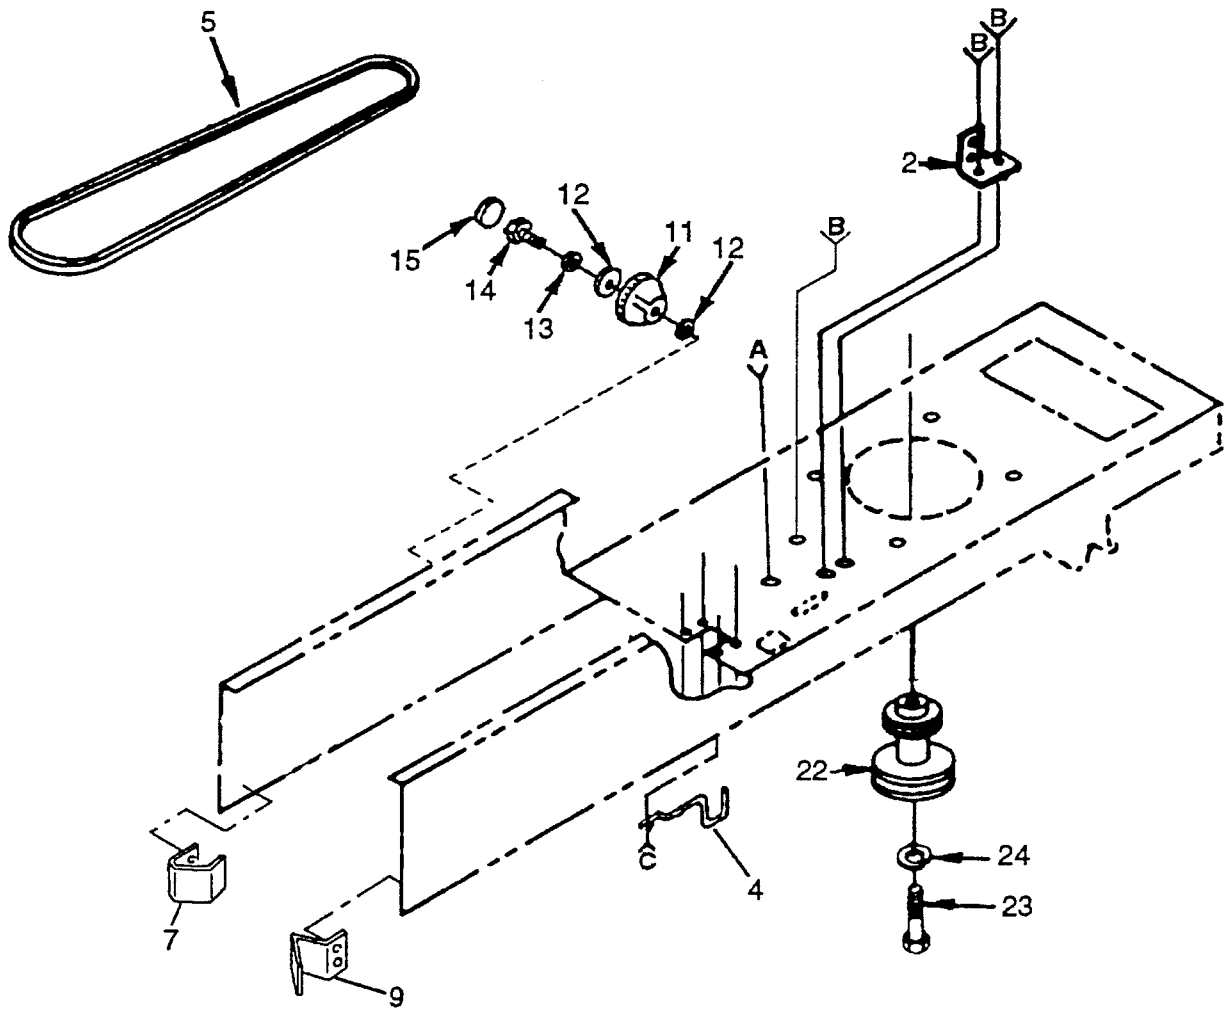

REPAIR PARTS

12.5 HP 38" RIDING LAWN TRACTOR - - MODEL NO. LT125

DRIVE GROUP

REPAIR PARTS

12.5 HP 38" RIDING LAWN TRACTOR - - MODEL NO. LT125

DRIVE GROUP

KEY NO.	PART NO.	DESCRIPTION	KEY NO.	PART NO.	DESCRIPTION
1	532109070	Keeper, Belt			Spring 5/16
2	532108236	Bracket, Switch	14	874780516	Bolt, Hex 5/16-18 x 1
3	817021008	Screw, Tap. Hex Hd. #10 - 24 x 1/2	15	532123935	Plug, Hole
4	532129921	Keeper, Belt, Engine	17	532123674	Idler, Flat
5	532125907	V-Belt, Drive	22	532131002	Pulley, Engine
6	819131312	Washer 13/32 x 13/16 x 12 Ga.	23	871130720	Bolt, Hex 7/16 - 20 x 1 - 1/4 G8
7	532127275	Keeper, Belt L.H.	24	810040700	Washer, Lock
9	532127274	Keeper, Belt R.H.	25	874760644	Bolt, Hex 3/8 - 16 x 2 - 3/4
10	873680600	Nut, Crownlock 3/8 - 16	26	532124965	Spacer
11	532123934	Scale, Indicator Height	34	874760616	Bolt, Hex 3/8 - 16 x 1
12	819112410	Washer 11/32 x 1-1/2 x 10 Ga.			
13	810040500	Washer, Lock Hvy. Helical			

NOTE: All component dimensions given in U.S. inches.
1 inch = 25.4 mm