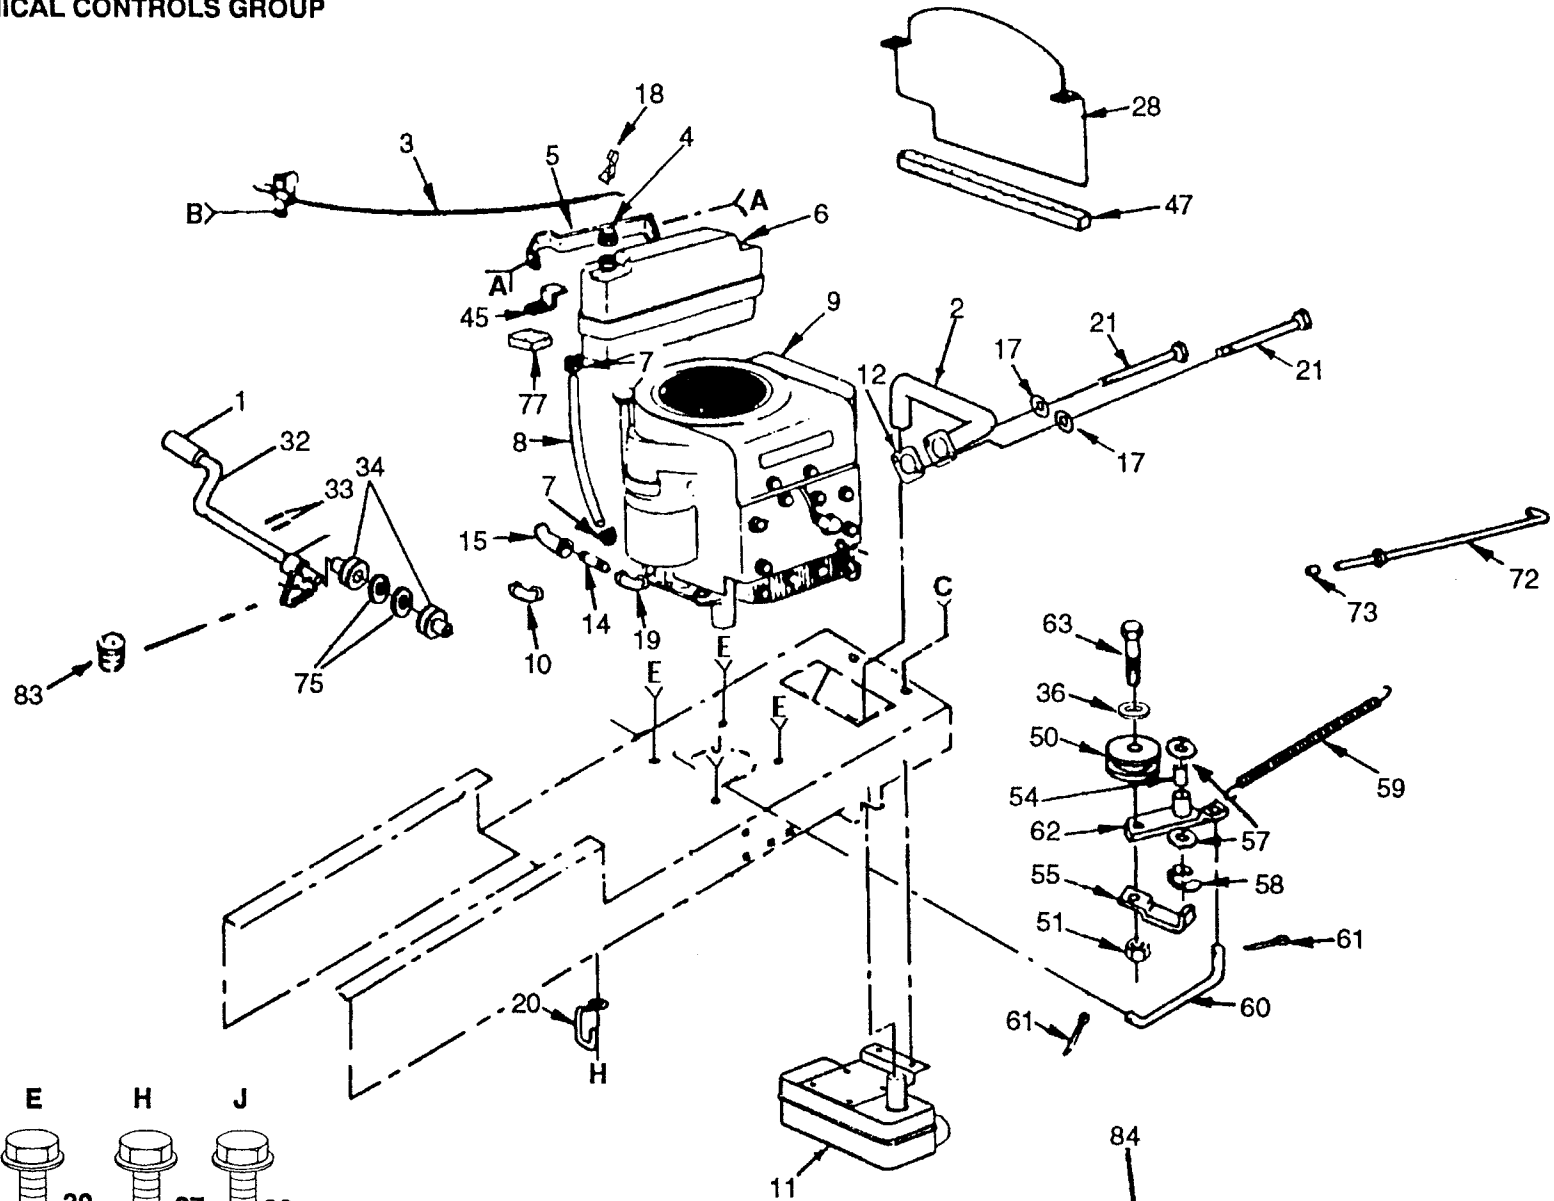

REPA PARTS
12.5 HP 38" RIDING LAWN TRACTOR - - MODEL NUMBER LT125
POWER AND MECHANICAL CONTROLS GROUP

32

A	B	C	E	H	J
48	71	13	30	27	30
49		16		29	
					78

OPTIONAL EQUIPMENT
Spark Arrester Kit

REPAIR PARTS

12.5 HP 38" RIDING LAWN TRACTOR - - MODEL NUMBER LT125

POWER AND MECHANICAL CONTROLS GROUP

KEY NO.	PART NO.	DESCRIPTION	KEY NO.	PART NO.	DESCRIPTION
1	532123533	Pedal Cover	36	819131316	Washer 13/32 x 13/16 x 16 Ga.
2	532123073	Pipe, Exhaust 180°	45	532104799	Brace, Tank
3	532132754	Control, Throttle	47	532105037	Strip, Foam
4	532124912	Fuel Cap	48	874780512	Bolt, Hex 5/16-18 x 3/4 Gr. 5
5	532121281	Support, Tank, Fuel	49	873680500	Locknut 5/16-18 Gr. B
6	532121280	Tank, Fuel	50	532127783	Idler, V. Groove
7	532123487	Hose Clamp	51	873680600	Nut, Crownlock 3/8-16
8	532124923	Fuel Line	54	532105706	Bearing
9	-----	Engine Briggs & Stratton Model No. 286707	55	532123205	Retainer, Belt
10	813240300	90° Street Elbow 3/8 NPT	57	532110812	Washer, Hardened
11	532123075	Muffler	58	812000039	Ring, Klip
12	532125593	Gasket, Exhaust	59	532105709	Spring, Return Clutch
13	817490512	Screw, Thread Rolling 5/16-18 x 3/4	60	532105710	Link, Clutch
14	813280328	Nipple, Pipe 3/8-18 NPT x 3"	61	876020412	Pin, Cotter 1/8 x 3/4
15	813200300	90° Elbow 3/8 NPT	62	532123789	Belcrank Assembly (Inc. Key No. 54)
16	819112016	Washer 11/32 x 1-1/4 x 16 Ga.	63	874760624	Bolt Hex 3/8 - 16 x 1 - 1/2
17	810040500	Washer, Lock Hvy. Helical Spring 5/16	71	817720410	Screw Hex Washer Head Thread Cutting 1/4 - 20 x 1/2
18	532133097	Stop, Throttle	72	532133261	Rod, Brake, Park
19	813310300	45° Street Elbow	73	532071673	Plunger Cap
20	532104777	Retainer, Belt, Chassis L.H.	75	819211616	Washer 21/32 x 1 x 16 Ga.
21	871070510	Screw, Hex.Hd. Cap 5/16 - 18 x 5/8	76	812000022	E-Ring
27	817490612	Screw, Hex Washer Thd. Rolling 3/8-16 x 3/4	77	532006431	Pad, Spacer
28	532126423	Baffle, Vertical	78	811050600	Washer, Lock 3/8 - Ext.Tooth
29	819131312	Washer 13/32 x 13/16 x 12 Ga.	83	-----	Oil Drain Plug (Order From Engine Manufacturer)
30	817490620	Screw, Hex Washer Hd. Thread Rolling 3/8 - 16 x 1 - 1/4 Type TT	84	532121851	Spark Arrester Kit
32	532122424	Shaft, Pedal, Foot			
33	532124963	Roll Pin 3/16 x 1			
34	532120183	Bearing, Nylon			

NOTE: All component dimensions given in U.S. inches.
1 inch = 25.4 mm