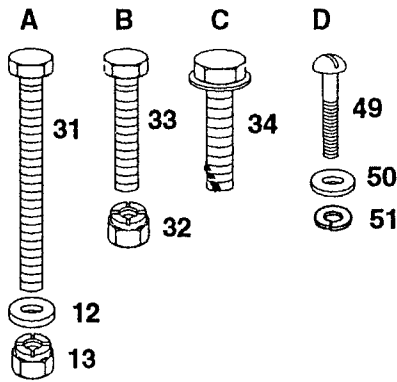

REP/ PARTS

12.5 HP 38" RIDING LAWN TRACTOR - - MODEL NUMBER LT125

TRANSAXLE AND REAR WHEEL

REPAIR PARTS

12.5 HP 38" RIDING LAWN TRACTOR - - MODEL NUMBER LT125

TRANSAXLE AND REAR WHEEL

KEY NO.	PART NO.	DESCRIPTION	KEY NO.	PART NO.	DESCRIPTION
1	532124999	Rim Assembly	28	532059192	Cap, Valve
2	532106268	Tire	29	532065139	Stem, Valve
3	532124926	Tube, Tire (Optional, Service Item Only)	30	812000001	E-Ring
4	532109502	Spacer, Split	31	874760540	Bolt, Hex 5/16-18 x 2-1/2
5	532123583	Key, Square 3/16 x 2	32	873680600	Nut, 3/8-16
6	532127051	Transaxle, Peerless Model No. 930-010	33	874760612	Bolt, Hex 3/8-16 x 3/4
7	810040400	Washer, Lock 1/4	34	817490512	Screw Hex Washer Hd. Thd. Form. Type TT 5/16-18 UNC x 3/4
8	819091210	Washer 9/32 x 3/4 x 10 Ga.	35	532124578	Cover, Wheel
9	532121274	Knob, Control	36	532121748	Washer 25/32 x 1-5/8 x 16 Ga.
10	876020412	Cotter Pin 1/8 x 3/4	37	532110422	Spring, Brake Return
11	532127276	Arm, Shift	38	532127288	Rod, Shifter
12	819111116	Washer 11/32 x 11/16 x 16 Ga.	39	873800600	Locknut, Hex W/Wsh. 3/8-16 UNC
13	873680500	Nut, Crownlock 5/16-18	40	532125096	Key, Woodruff #9 3/16 x 3/4
14	532127285	Strap, Torque L.H.	41	532123782	Spring, Torsion
15	876020416	Pin, Cotter 1/8 x 1	42	819171216	Washer 17/32 x 3/4 x 16 Ga.
16	532105701	Washer, Shift Plate	43	532123793	Rod, Link, Shift
17	871040412	Bolt, Hex 1/4-28 x 3/4 Gr. 8	44	873530400	Nut, Nylock 1/4-28
18	532106888	Spring, Rod, Brake	45	532127272	Bushing, Pivot
19	532131867	Rod, Brake	46	532126591	Washer, Shim .53 x 1.25 x .0598
20	819131316	Washer 13/32 x 13/16 x 16 Ga.	47	812000003	Ring-E
21	532121520	Strap, Torque R.H.	48	532127287	Console Shift
22	873350600	Nut, Hex Jam 3/8-16	49	874640806	Screw #8 x 3/8
23	532109167	Bracket, Transaxle	50	~~819060708~~	Washer 3/16 x 7/16 x 18 Ga. <i>819060718</i>
24	812000028	Ring, Retainer	51	810100800	Washer Lock # 8
25	532121749	Washer 25/32 x 1-1/4 x 16 Ga.			
26	532127273	Shaft Assembly, Shifter			
27	532123666	Pulley, Input Transaxle			

NOTE: All component dimensions given in U.S. inches.
1 inch = 25.4 mm