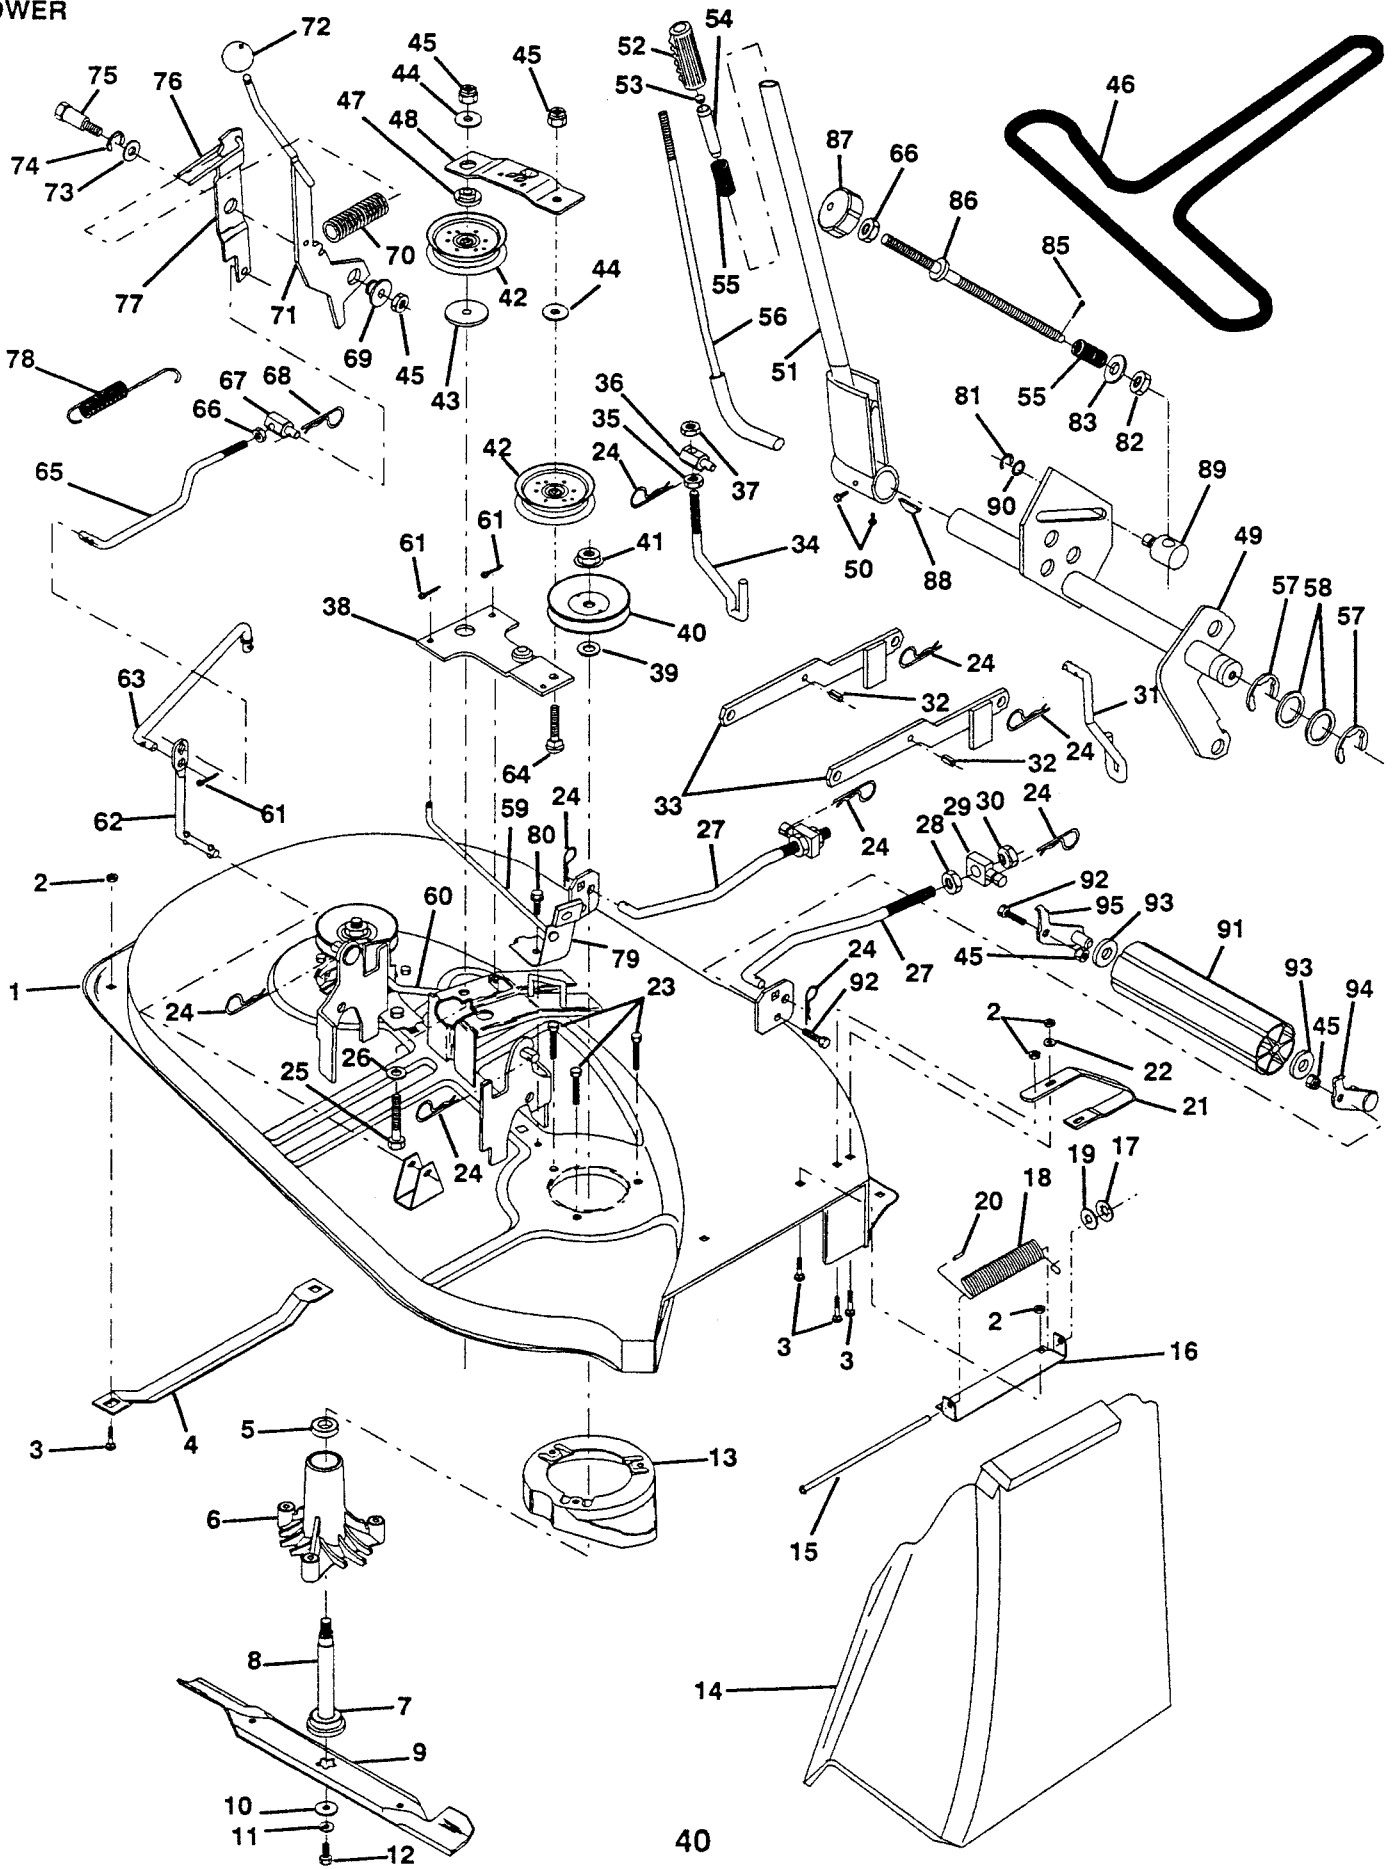

REPAIR PARTS

12.5 HP 38" RIDING LAWN TRACTOR - - MODEL NUMBER LT125

TRANSAXLE AND REAR WHEEL

KEY NO.	PART NO.	DESCRIPTION	KEY NO.	PART NO.	DESCRIPTION
1	532124999	Rim Assembly	28	532059192	Cap, Valve
2	532106268	Tire	29	532065139	Stem, Valve
3	532124926	Tube, Tire (Optional, Service Item Only)	30	812000001	E-Ring
4	532109502	Spacer, Split	31	874760540	Bolt, Hex 5/16-18 x 2-1/2
5	532123583	Key, Square 3/16 x 2	32	873680600	Nut, 3/8-16
6	532127051	Transaxle, Peerless Model No. 930-010	33	874760612	Bolt, Hex 3/8-16 x 3/4
7	810040400	Washer, Lock 1/4	34	817490512	Screw Hex Washer Hd. Thd. Form. Type TT 5/16-18 UNC x 3/4
8	819091210	Washer 9/32 x 3/4 x 10 Ga.	35	532124578	Cover, Wheel
9	532121274	Knob, Control	36	532121748	Washer 25/32 x 1-5/8 x 16 Ga.
10	876020412	Cotter Pin 1/8 x 3/4	37	532110422	Spring, Brake Return
11	532127276	Arm, Shift	38	532127288	Rod, Shifter
12	819111116	Washer 11/32 x 11/16 x 16 Ga.	39	873800600	Locknut, Hex W/Wsh. 3/8-16 UNC
13	873680500	Nut, Crownlock 5/16-18	40	532125096	Key, Woodruff #9 3/16 x 3/4
14	532127285	Strap, Torque L.H.	41	532123782	Spring, Torsion
15	876020416	Pin, Cotter 1/8 x 1	42	819171216	Washer 17/32 x 3/4 x 16 Ga.
16	532105701	Washer, Shift Plate	43	532123793	Rod, Link, Shift
17	871040412	Bolt, Hex 1/4-28 x 3/4 Gr. 8	44	873530400	Nut, Nylock 1/4-28
18	532106888	Spring, Rod, Brake	45	532127272	Bushing, Pivot
19	532131867	Rod, Brake	46	532126591	Washer, Shim .53 x 1.25 x .0598
20	819131316	Washer 13/32 x 13/16 x 16 Ga.	47	812000003	Ring-E
21	532121520	Strap, Torque R.H.	48	532127287	Console Shift
22	873350600	Nut, Hex Jam 3/8-16	49	874640806	Screw #8 x 3/8
23	532109167	Bracket, Transaxle	50	~~819060708~~	Washer 3/16 x 7/16 x 18 Ga. <i>819060718</i>
24	812000028	Ring, Retainer	51	810100800	Washer Lock # 8
25	532121749	Washer 25/32 x 1-1/4 x 16 Ga.			
26	532127273	Shaft Assembly, Shifter			
27	532123666	Pulley, Input Transaxle			

NOTE: All component dimensions given in U.S. inches.
1 inch = 25.4 mm

REPAIR PARTS

12.5 HP 38" RIDING LAWN TRACTOR - - MODEL NO. LT125

MOWER