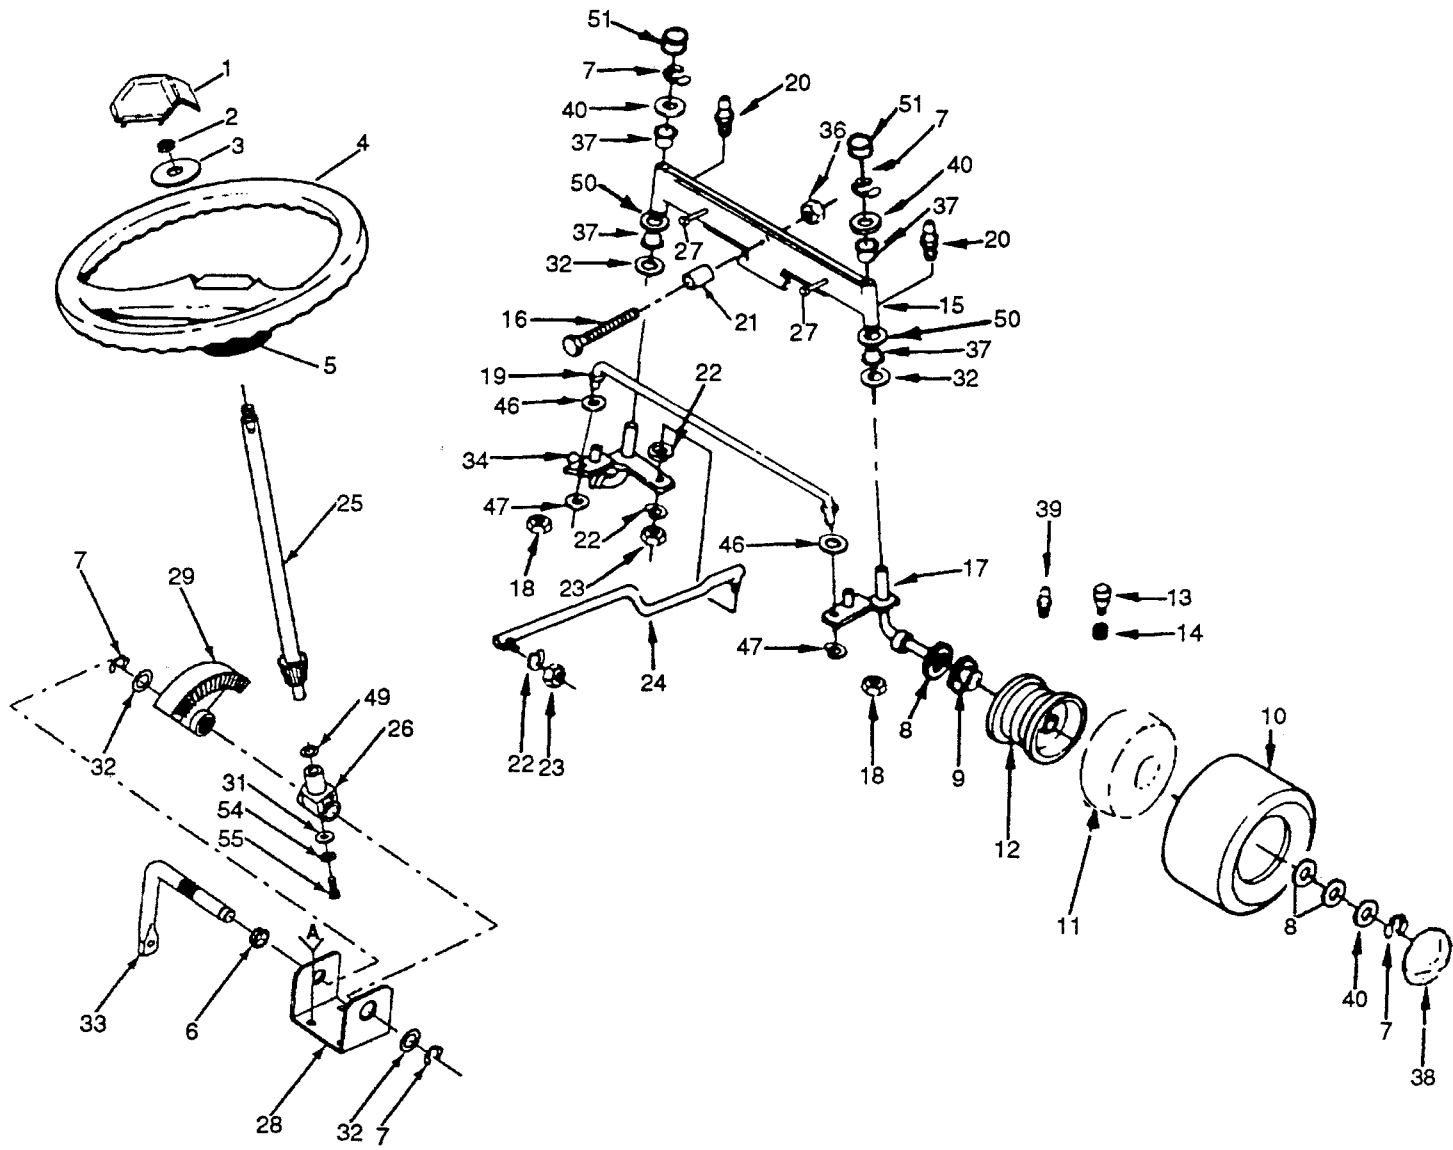

REPAIR PARTS

12.5 HP 38" RIDING LAWN TRACTOR - - MODEL NO. LT125

STEERING, FRONT AXLE AND WHEELS

36

REPAIR PARTS

12.5 HP 38" RIDING LAWN TRACTOR - - MODEL NO. LT125

STEERING, FRONT AXLE AND WHEELS

KEY NO.	PART NO.	DESCRIPTION	KEY NO.	PART NO.	DESCRIPTION
1	532124416	Insert, Steering Wheel	25	532128758	Shaft, Steering
2	873940800	Nut, Hex Jam Toplock 1/2-20	26	532124035	Support Shaft
3	532100712	Washer 17/32 x 2-1/4 x .160	27	532132624	Pin, Axle
4	532124415	Steering Wheel	28	532124036	Bracket Assembly, Steering
5	532100711	Adapter, Steering Wheel	29	532124034	Gear, Sector
6	532109816	Nyliner, Snap-in	31	532126684	Washer, Shim
7	812000029	Ring, Klip	32	532124931	Bearing, Thrust
8	532121749	Washer 25/32 x 1-1/4 x 16 Ga.	33	~~532127051~~	Shaft, Pitman - 532127501
9	532124959	Bearings, Wheel, Front	34	532130460	Spindle Assembly, L.H.
10	532106222	Tire	35	817490612	Screw, Hex Washer Hd. Thread Forming Type TT 3/8-16 x 3/4
11	532059904	Tube, Tire (Optional Service Item Only)	36	873601000	Nut, Flange 5/8 - 11
12	532125102	Rim Assembly (Inc. 2 each Key No. 9)	37	532124937	Bearing
13	532065139	Stem, Valve	38	532124577	Cover, Wheel
14	532059192	Cap, Valve	39	532124957	Fitting, Grease
15	532108075	Axle Assembly, Front	40	532121748	Washer 25/32 x 1-5/8 x 16 Ga.
16	874011056	Bolt, Hex 5/8-11UNC x 3-1/2	46	819111216	Washer 11/32 x 3/4 x 16 Ga.
17	532130459	Spindle Assembly, R.H.	47	810040500	Washer, Lock 1/4
18	873810500	Nut, Hex Nylon 5/16-24 UNF	49	532057079	Washer
19	532130467	Tie Rod	50	819272016	Washer 27/32 x -1/4 x 16 Ga.
20	532124836	Fitting, Grease	51	532121232	Spindle Cap
21	532110438	Spacer Bearing, Front Axle	54	810040400	Washer, Lock
22	810040600	Lock Washer 3/8	55	871070410	Screw, Socket Hex
23	873610600	Nut, Hex 3/8-24			
24	532130468	Drag Link			

NOTE: All component dimensions given in U.S. inches.
1 inch = 25.4 mm