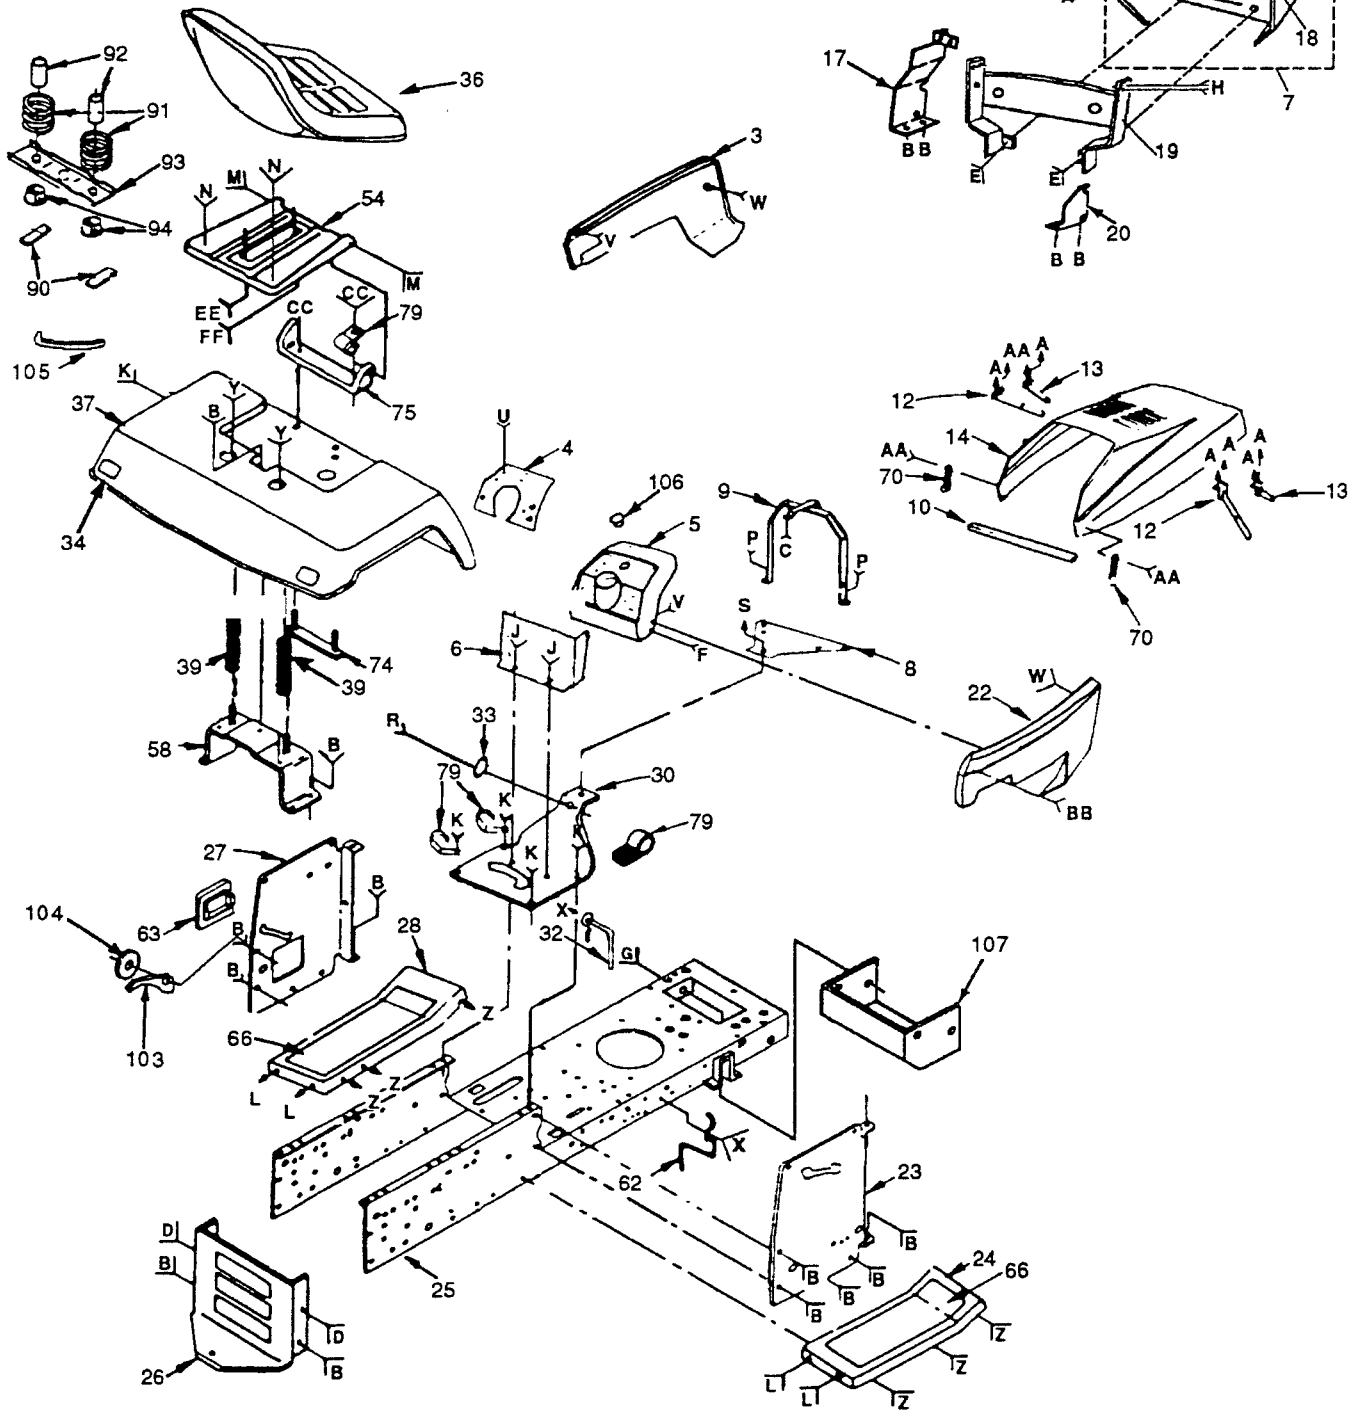

REPAIR PARTS

12.5 HP 38" RIDING LAWN TRACTOR - - MODEL NO. LT125

ENCLOSURES

Letter	Part Number
A	2
B	47
C	31, 1, 40
D	41, 43
E	48, 46
F	51, 42, 42, 43
G	108
H	49, 50, 30
J	59, 57
K	53
L	41, 42, 43
M	76, 29
N	88, 96
P	51, 52
R	55

REPAIR PARTS

12.5 HP 38" RIDING LAWN TRACTOR - - MODEL NO. LT125

ENCLOSURES

KEY NO.	PART NO.	DESCRIPTION	KEY NO.	PART NO.	DESCRIPTION
1	810040400	Washer, Lock 1/4	53	817490608	Screw, Hex Washer Hd. Thd. Forming 3/8-16 x 1/2 Type TT
2	873510400	Nut, Hex Keps 1/4-20	54	532124294	Pan, Seat
3	532124905	Panel, Side L.H.	55	817431008	Screw, Hex Head Self Tapping #10-16 x 1/2 Type B
4	532124948	Plate, Dashboard	56	874780512	Bolt, Hex 5/16-18 x 3/4 Gr. 5
5	532124182	Dashboard	57	873510500	Nut, Keps 5/16-18
6	532104783	Dash, Lower	58	532105509	Bracket Assembly, Fender
7	532127321	Grill Assembly	59	874180512	Screw, Truss Hd. 5/16-18 x 3/4
8	532106965	Plate, Support, Battery	62	532121441	Guide, Belt, Lower, Engine, Pulley, R.H.
9	532124130	Support Assembly, Dash	63	532121794	Cover, Access
10	532104915	Foam, Strip	64	819132012	Washer 13/32 x 1-1/4 x 12 Ga.
11	532110356	Cap, Snap	65	872140606	Bolt, Carriage 3/8-16 x 3/4
12	532106784	Strap Assembly, Hinge, Rear	66	532108256	Pad, Footrest
13	532104618	Strap Assembly, Hinge, Front	67	874191008	Screw, Cross Recess Pan Hd. Mach. #10 - 24 x 1/2
14	532125007	Hood	68	810071000	Washer, Lock #10
15	532124250	Lens, L.H.	69	532125004	Nut, Weld
16	532124251	Lens, R.H.	70	532109808	Latch, Hood
17	532121610	Bracket Assembly Frame Pivot L.H.	71	874981020	Screw, Machine Cross Recess #10 - 24 x 1 - 1/4
18	532127324	Grill	72	532007206	Spacer, Split #10 x 3/4
19	532126025	Support, Grill Assembly	73	873731000	Nut, Keps #10 - 24
20	532110852	Bracket Assembly Frame Pivot R.H.	74	532105511	Strap Assembly, Fender
21	532110357	Washer, Snap Cap	75	532126656	Bracket, Pivot, Seat
22	532125063	Panel, Side, R.H.	76	532105529	Bolt, Shoulder
23	532132071	Panel, Dash, R.H.	77	819070818	Washer 7/32 x 1/2 x 18 Ga.
24	532124914	Footrest, R.H.	79	532124996	Clip, Fuel Line
25	532131052	Chassis	80	819131614	Washer 13/32 x 1 x 14 Ga.
26	532127866	Drawbar	81	532127018	Bolt, Shoulder 5/16 x 18 UNC x .62
27	532132072	Panel, Dash, L.H.	82	532120068	Knob - 1/2
28	532124899	Footrest, L.H.	83	819171912	Washer 17/32 x 13/16 x 12 Ga.
29	873680500	Nut, Crownlock 5/16-18	84	819111116	Washer 11/32 x 11/16 x 16 Ga.
30	532124771	Saddle	88	872170410	Bolt Carriage 1/4 - 20 x 1-1/4
31	819091216	Washer 9/32 x 3/4 x 16 Ga.	90	532121251	Foam Strip
32	532121440	Guide, Belt, Lower, Engine Pulley, L.H.	91	532121250	Spring
33	532124720	Bushing, Steering	92	532121249	Spacer
34	532106202	Reflector, Taillight	93	532121246	Bracket, Switch Mount
36	532124185	Seat	94	532121248	Snap Bushing
37	532125157	Fender	95	532123198	Wing Nut 1/4-20
39	532124181	Spring, Seat	96	532123976	Nut, Hex Large Flange Lock
40	873220400	Nut, Hex 1/4-20	103	532124763	Pointer, Height Indicator
41	874760612	Bolt, Hex 3/8-16 x 3/4	104	532120529	Washer, Nylon .44 x .75 x .032
42	819131312	Washer 13/32 x 13/16 x 12 Ga.	105	532131127	Tie, Cable
43	873680600	Nut, Crownlock 3/8-16	106	532005479	Plug, Button
44	874760616	Bolt, Hex 3/8-16 x 1	107	532128953	Shield, Heat
46	532121235	Spacer	108	817021008	Screw, Tap Hex #10-24 x 1/2
47	817490612	Screw, Hex Washer Hd. Thd. Rolling 3/8-16 x 3/4 Type TT			
48	874760440	Bolt, Hex Fin. 1/4-20 x 2-1/2			
49	532123481	Bolt, Shoulder 1/4-20			
50	873680400	Nut, Crownlock 1/4-20			
51	874760620	Bolt, Hex 3/8-16 x 1-1/4			
52	873510600	Nut, Keps 3/8-16			

NOTE: All component dimensions given in U.S. inches.
1 inch = 25.4 mm