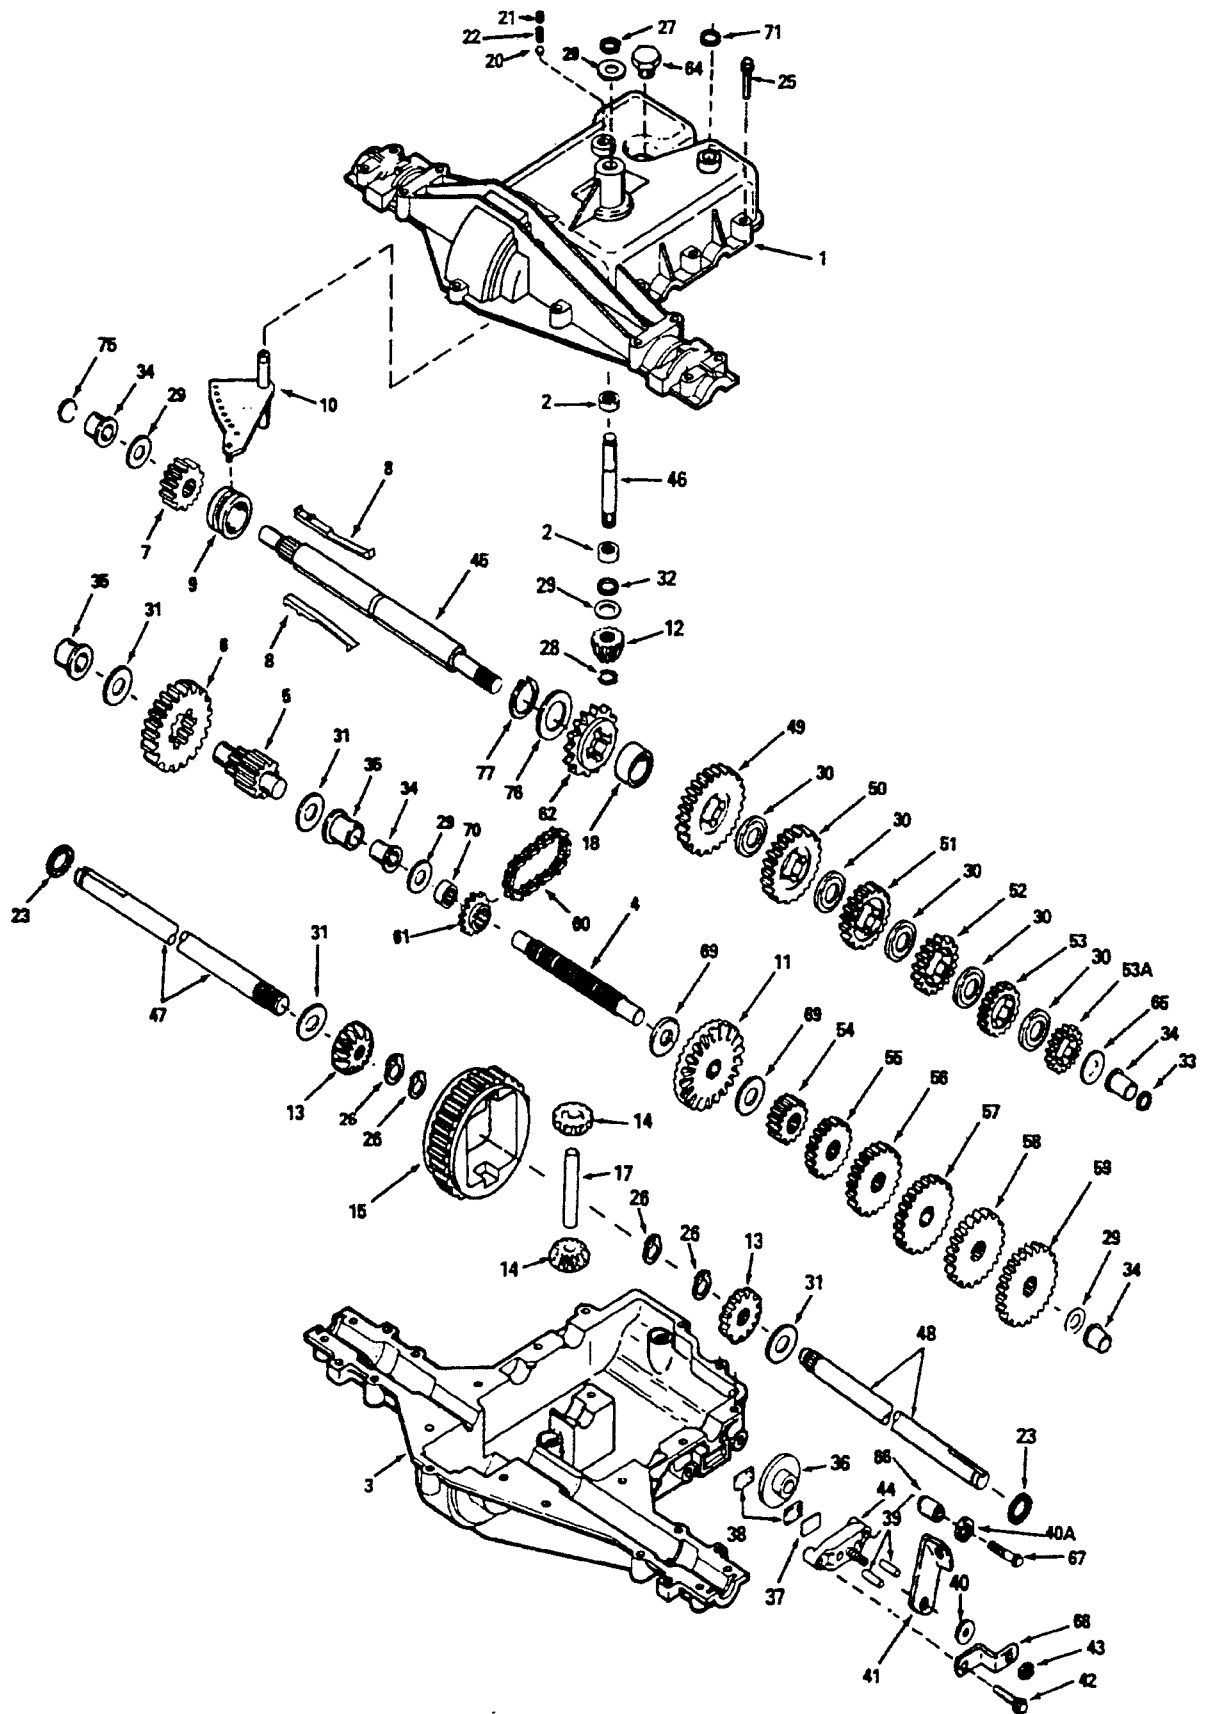

REPAIR PARTS

12.5 HP 38" RIDING LAWN TRACTOR - - MODEL NO. LT125

MOWER

KEY PART NO.	NO.	DESCRIPTION	KEY PART NO.	NO.	DESCRIPTION
1	532129365	Mower Asm.	51	532121719	Lever, Lift
2	873680500	Nut, Crownlock 5/16-18	52	532125631	Grip, Handle
3	872140506	Bolt, Carriage 5/16-18 x 3/4	53	532124526	Button, Plunger
4	532125074	Runner, LH	54	532122364	Plunger, Lever, Lift
5	532110485	Bearing, Ball, Mandrel	55	532124874	Spring Compression
6	532128774	Housing, Vented Mandrel	56	532121719	Rod Asm., Lever
7	532129895	Bearing, Ball	57	812000022	Ring, E
8	532133172	Shaft, Mandrel, Mower, Vented	58	819292016	Washer 29/32 x 1-1/4 x 16 Ga.
9	532127842	Blade, Mower, High Performance	59	532131288	Rod, Brake RH
10	532129962	Washer, Hard, Mower, Vented	60	532131289	Rod, Brake LH
11	810030600	Washer, Lock Hvy 3/8	61	876020312	Pin, Cotter 3/32 x 3/4
12	532850857	Bolt, Blade 3/8-24 x 1-1/4 Gr. 8	62	532133551	Rod, Pivot
13	532128961	Stripper, Mower, Vented	63	532133504	Rod, Clutch, Secondary
14	532106736	Shield, Deflector	64	872110614	Bolt, Carriage 3/8-16 x 1-3/4
15	532106735	Rod, Hinge	65	532133550	Rod, Clutch Primary
16	532105896	Bracket, Deflector, Mower	66	873350600	Nut, Hex Jam 3/8-16
17	532110452	Nut, Push	67	532133205	Trunnion 3/8-16
18	532106734	Spring, Deflector	68	532124788	Spring, Retainer
19	819111016	Washer 11/32 x 5/8 x 16 Ga.	69	532127498	Bushing
20	532105304	Cap, Sleeve	70	532128759	Spring
21	532128772	Runner, RH	71	532131813	Arm Asm., Clutch, Primary
22	819111216	Washer 11/32 x 3/4 x 16 Ga.	72	532132044	Knob
23	532078158	Bolt, Mandrel 5/16-18 x 1-1/4	73	532121748	Washer 25/32 x 1-5/8 x 16 Ga.
24	532124670	Retainer, Spring	74	812000029	Ring, Klip
25	874600636	Bolt, Carriage 3/8-16 x 2-1/4	75	532128903	Bolt, Shoulder
26	819131312	Washer 13/32 x 13/16 x 12 Ga.	76	532127845	Keeper, Spring
27	532127218	Link Asm., Front	77	532127847	Arm, Clutch, Secondary
28	873350800	Nut, Jam Hex 1/2-13 UNC	78	532131870	Spring, Return
29	532130171	Trunnion	79	532130840	Brake Asm., Mower, Vented
30	873680800	Nut, Crownlock 1/2-13 UNC	80	817490512	Screw, Hex Thdrol 5/16-18 x 3/4
31	532127224	Link, Lift, RH	81	812000037	Ring, Klip
32	532128763	Pin, Spring 5/16-3/4	82	532110807	Nut, Special
33	532133710	Arm, Suspension, Rear	83	819131016	Washer 13/32 x 5/8 x 16 Ga.
34	532127223	Link, Lift, LH	85	876020308	Pin, Cotter 3/32 x 1/2
35	873360700	Nut, Hex Jam ASF 7/16-20 UNF	86	532110729	Rod, Adjust, Lift
36	532110447	Trunnion, Lift	87	532121891	Knob, Adjust, Lift
37	873710700	Nut, Crownlock Jam 7/16-24 UNF	88	532124997	Key, Woodruff
38	532133840	Idler, Arm	89	532110810	Trunnion
39	532129963	Washer, Spacer, Mower, Vented	90	819151216	Washer 15/32 x 3/4 x 16 Ga.
40	532129206	Pulley, Mandrel, Single	91	532132264	Roller Nose
41	873050900	Nut, Flangelock 9/16	92	874760616	Bolt, Hex 3/8-16 x 1
42	532131494	Pulley, Idler, Flat	93	819171416	Washer 17/32 x 7/8 16 Ga.
43	532122052	Spacer, Retainer	94	532132275	Bracket Asm., Nose Roller R.H.
44	819131312	Washer 13/32 x 13/16 x 12 Ga.	95	532132274	Bracket Asm., Nose Roller L.H.
45	873680600	Nut, Crownlock 3/8-16	--	532132378	Deck, Complete
46	532131290	Belt	--	532130794	Mandrel Asm. (Includes Key No.'s 5, 7, 8, 10-12, 39 And 41)
47	532133502	Spacer, Arm Idler			
48	532133503	Stiffener, Arm Idler			
49	532131874	Shaft Asm., Lift			
50	823180606	Screw, Set, Hex Skt. 3/8-16 x 3/8			

Subs to 145775

F 532132273

NOTE: All component dimensions given in U.S. inches.
1 inch = 25.4 mm

REPAIR PARTS

12.5 HP 38" RIDING LAWN TRACTOR - - MODEL NO. LT125

TRANSAXLE PEERLESS - - MODEL NO. 930-010