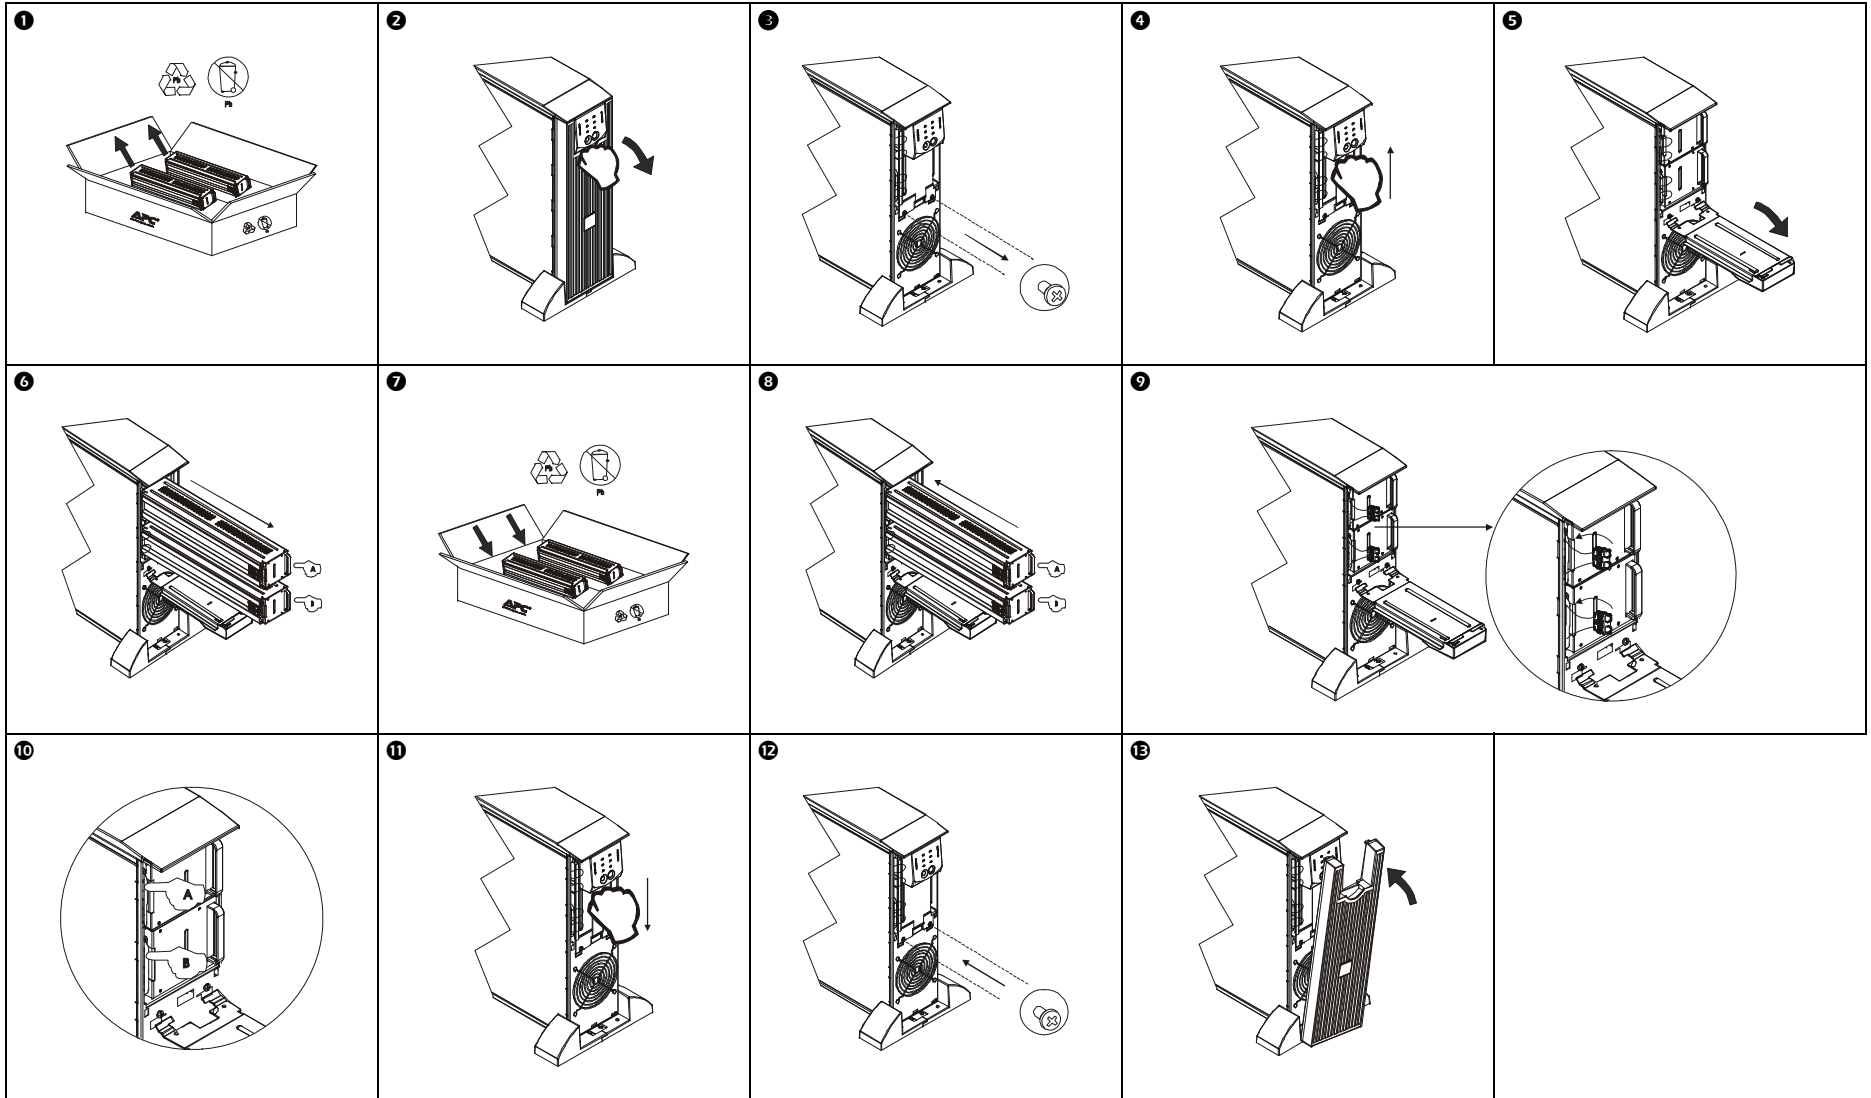

SURT3000/5000 VA 3U Battery Replacement

SURT7500/10000 VA 6U Battery Replacement

SURT192XLBP Battery Replacement