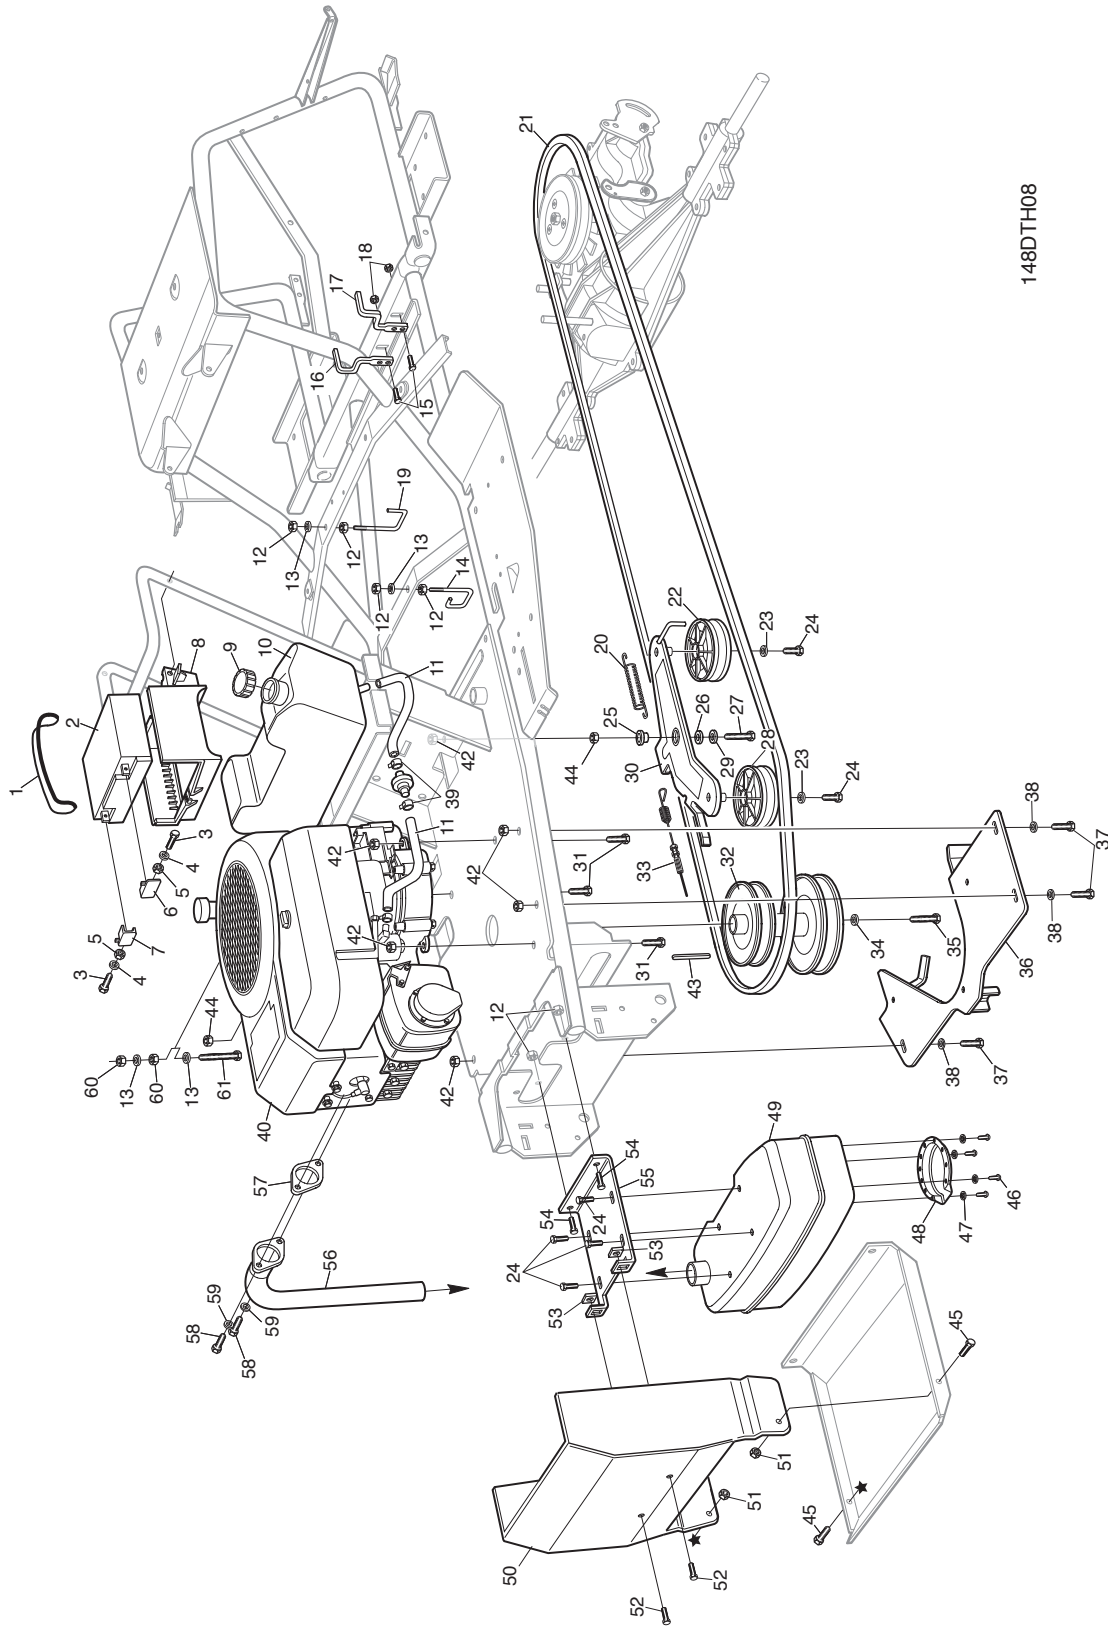

148DTH08

ITEM NO.	DESCRIPTION.	PART NO.	QTY.	ITEM NOTE.
50	Protective Front Plate	AL521476	1	
51	Nut	AL700798	2	
52	Bolt	AL700483	2	
53	Nut	AL321126	2	
54	Screw	AL700545	2	
55	Exhaust Housing	AL521469	1	
56	Exhaust Pipe	AL461120	1	
57	Sealing Flange Exhaust	AL514987	1	
58	Bolt	AL461209	2	
59	Washer	AL702756	2	
60	Nut	AL704533	2	
61	Bolt	AL500207	1