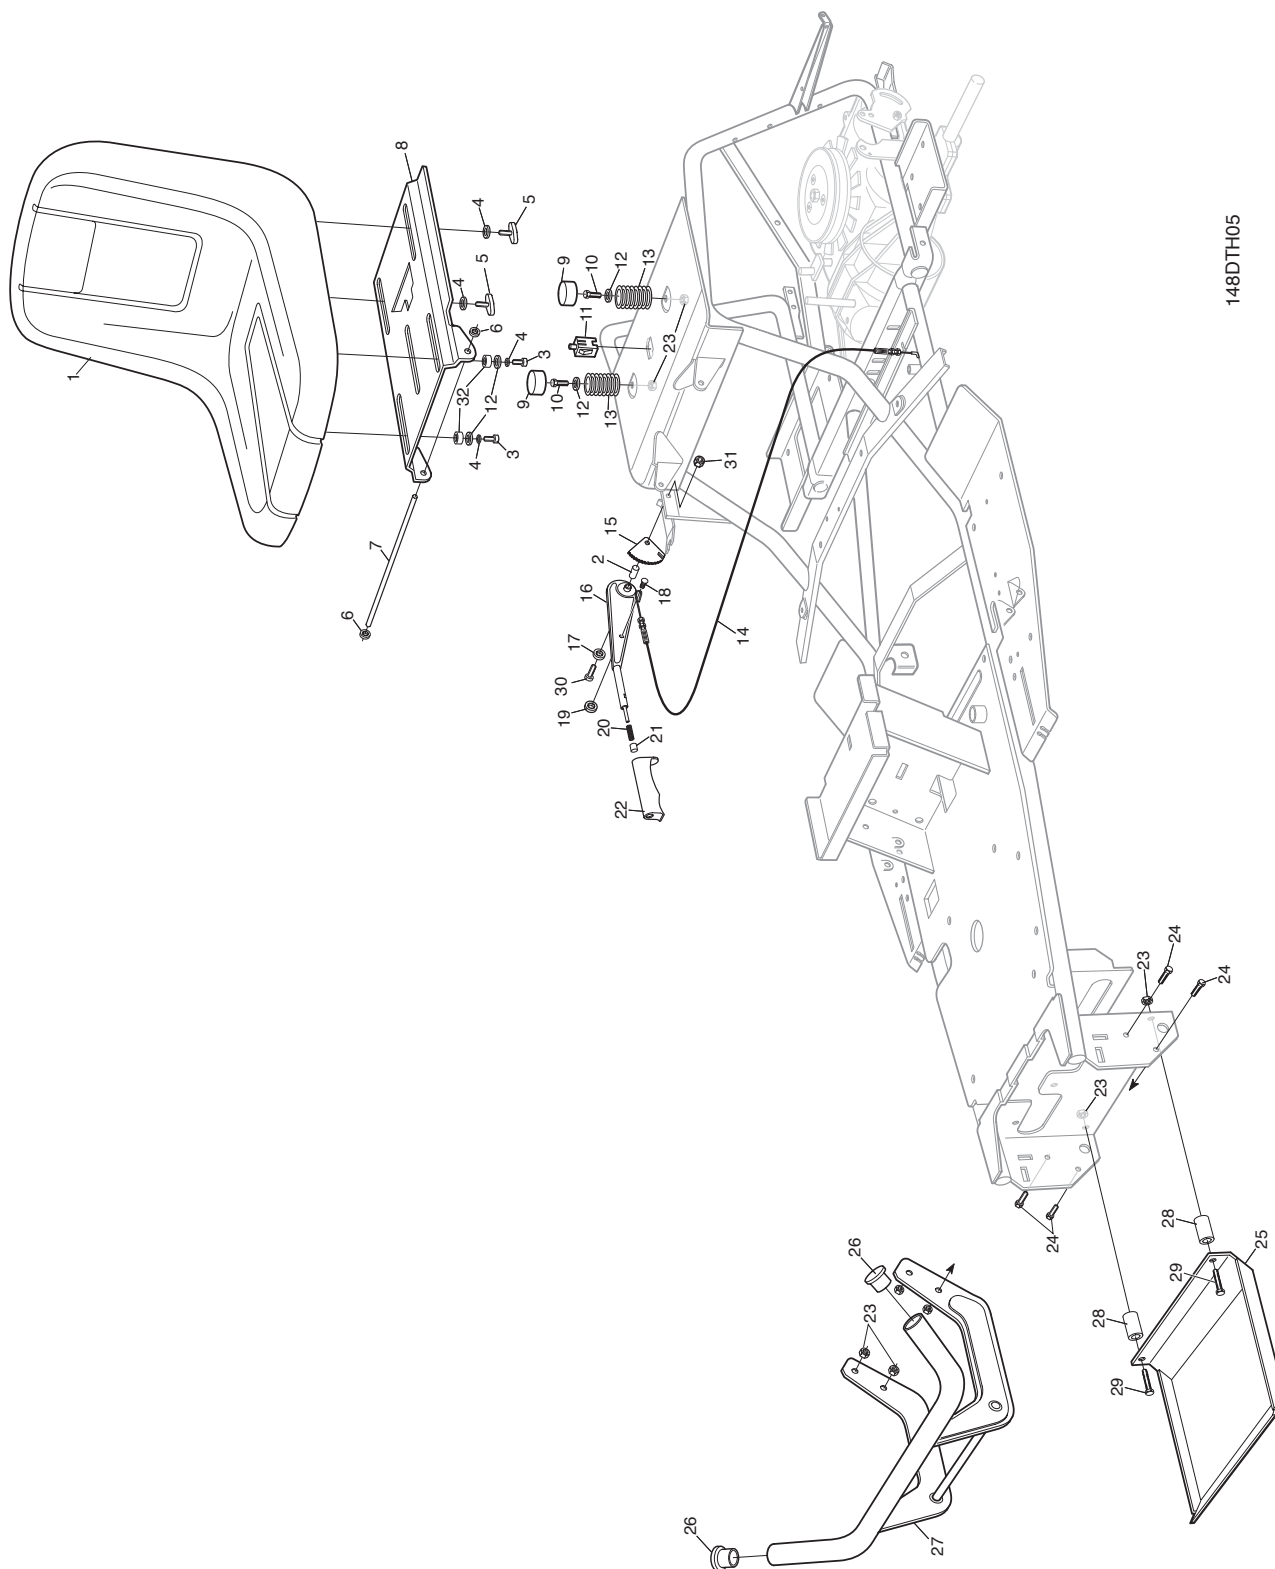

148DTH05

ITEM NO.	DESCRIPTION.	PART NO.	QTY.	ITEM NOTE.
1	Seat	AL514167	1	
2	Adjustable Sleeve	AL514230	1	
3	Screw	AL700051	2	
4	Washer	AL701765	4	
5	Knob	AL521480	2	
6	Star Washer	AL510566	2	
7	Articulated Rod	AL51414130	1	
8	Base - Seat	AL521395	1	
9	Cap Cover	AL514346	2	
10	Screw	AL704546	2	
11	Seat Switch	AL514327	1	
12	Washer	AL700150	4	
13	Spring	AL514307	2	
14	Cable	AL514157	1	
15	Gear Segment	AL625877	1	
16	Lever	AL514224	1	
17	Washer	AL700151	1	
18	Bolt	AL704264	1	
19	Washer - Star	AL504729	1	
20	Spring	AL2045480006	1	
21	Button	AL2042850001	1	
22	Grip Handle	AL375725	1	
23	Nut	AL704537	8	
24	Bolt	AL700545	4	
25	Heat - Deflector	AL521475	1	
26	Plug	AL504516	2	
27	Bar - Front	AL52184401	1	
28	Rocker Stop	AL514299	2	
29	Screw	AL701011	2	
30	Bolt	AL701070	1	
31	Nut	AL703818	1	
32	Spacer	AL521727	2