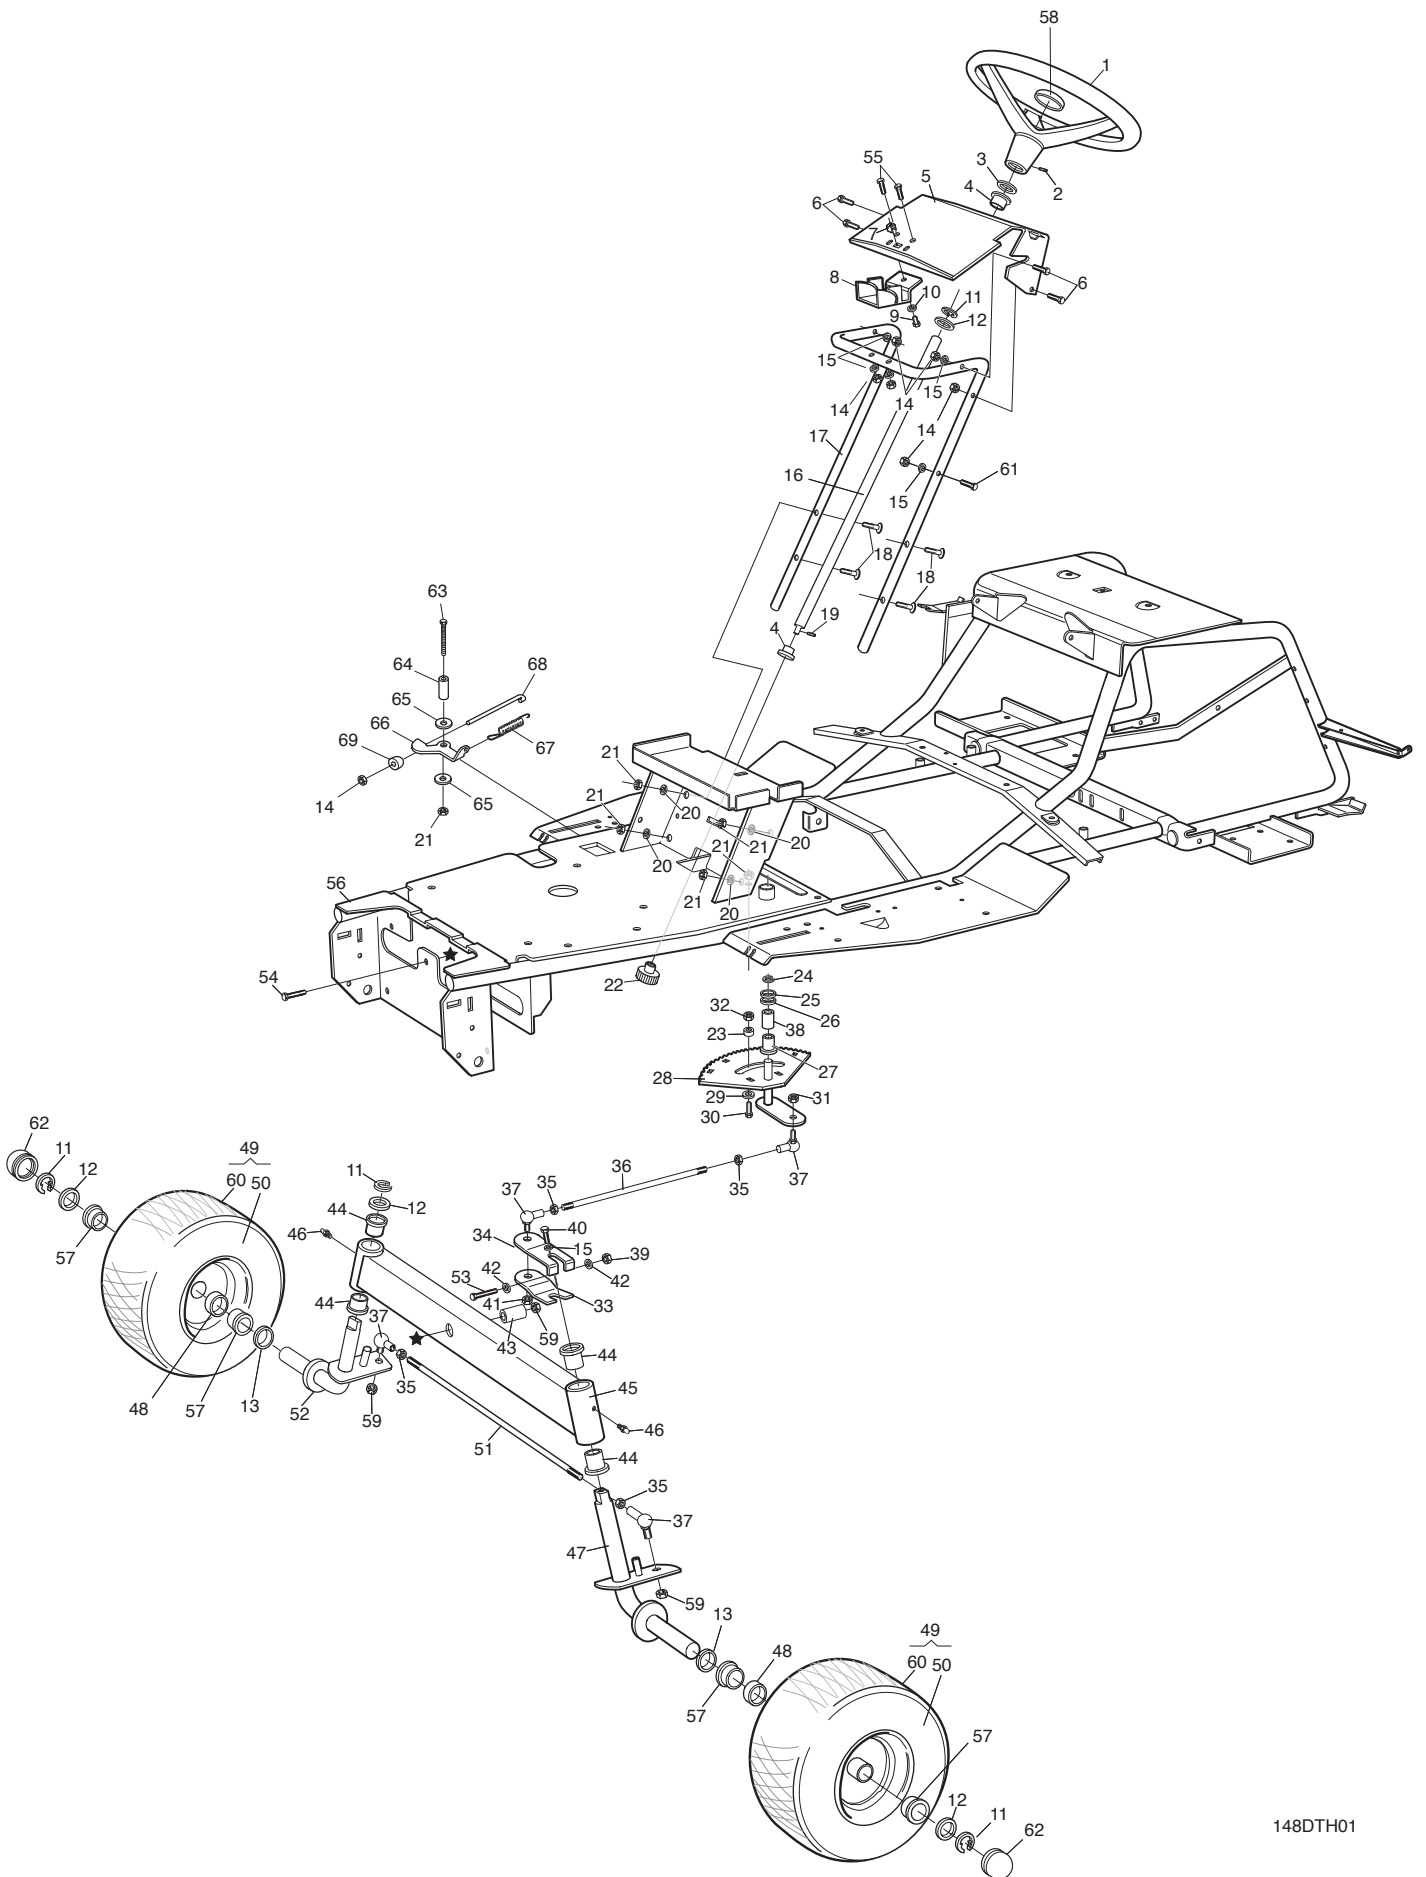

148DTH01

ITEM NO.	DESCRIPTION.	PART NO.	QTY.	ITEM NOTE.
1	Steering Wheel	AL461117	1	
2	Roll Pin	AL700664	1	
3	Washer	AL521115	1	
4	Bush Flanged	AL514197	2	
5	Cover	AL514085	1	
6	Bolt	AL700553	4	
7	Nut	AL321126	1	
8	Hood Lock Down	AL514416	1	
9	Bolt	AL700555	1	
10	Washer	AL700200	1	
11	Clip	AL702724	4	
12	Washer	AL461290	1	
13	Shim	AL701166	2	
14	Nut	AL704536	9	
15	Washer	AL700148	8	
16	Steering Rod	AL514032	1	
17	Support Rod	AL514049	1	
18	Bolt	AL703191	4	
19	Key	AL704275	1	
20	Washer	AL701765	4	
21	Nut	AL704537	6	
22	Steering Gear	AL514009	1	
23	Spacer	AL51438730	1	
24	C Clip	AL702893	1	
25	Washer	AL702574	1	
26	Washer	AL704540	1	
27	Spacer	AL461109	1	
28	Quadrant Assembly	AL46110530	1	
29	Washer	AL521123	1	
30	Bolt	AL702381	1	
31	Nut	AL461231	1	
32	Nut	AL704537	1	
33	Bracket - Lower	AL46110730	1	
34	Bracket - Upper	AL46110830	1	
35	Nut	AL704534	4	
36	Rod	AL46111130	1	
37	Ball Joint	AL514701	4	
38	Bush	AL461110	1	
39	Nut	AL348988	1	
40	Bolt	AL523134	1	
41	Nut	AL461231	1	
42	Washer	AL701083	2	
43	Bushing	AL51436030	1	
44	Bush Flanged	AL514042	4	
45	Axle	AL51447701	1	
46	Nipple-Grease	AL700203	1	
47	LH Axle	AL521170	1	
48	Bearing	AL521268	2	
49	Wheel Assembly	AL52185040	2	incl.items 50,60
50	Inner Tube	AL546219	2	Not Illustrated
51	Rod	AL51404130	1	
52	RH Axle	AL521171	1	
53	Bolt	AL701985	1	
54	Bolt	AL702812	1	
55	Bolt	AL701489	2	

148DTH01

ITEM NO.	DESCRIPTION.	PART NO.	QTY.	ITEM NOTE.
56	Chassis	AL51405101	1	
57	Bush Wheel	AL450263	4	
58	Centre Cap	AL46111801	1	
59	Nut	AL703813	3	
60	Tyre	AL461533	2	
61	Screw	AL700553	2	
62	Cap	AL461289	2	
63	Screw	AL701985	1	
64	Spacer	AL461499	1	
65	Washer	AL461501	2	
66	Arm	AL461497	1	
67	Spring	AL461500	1	
68	Rod	AL461498	1	
69	Spacer	AL461502	2	