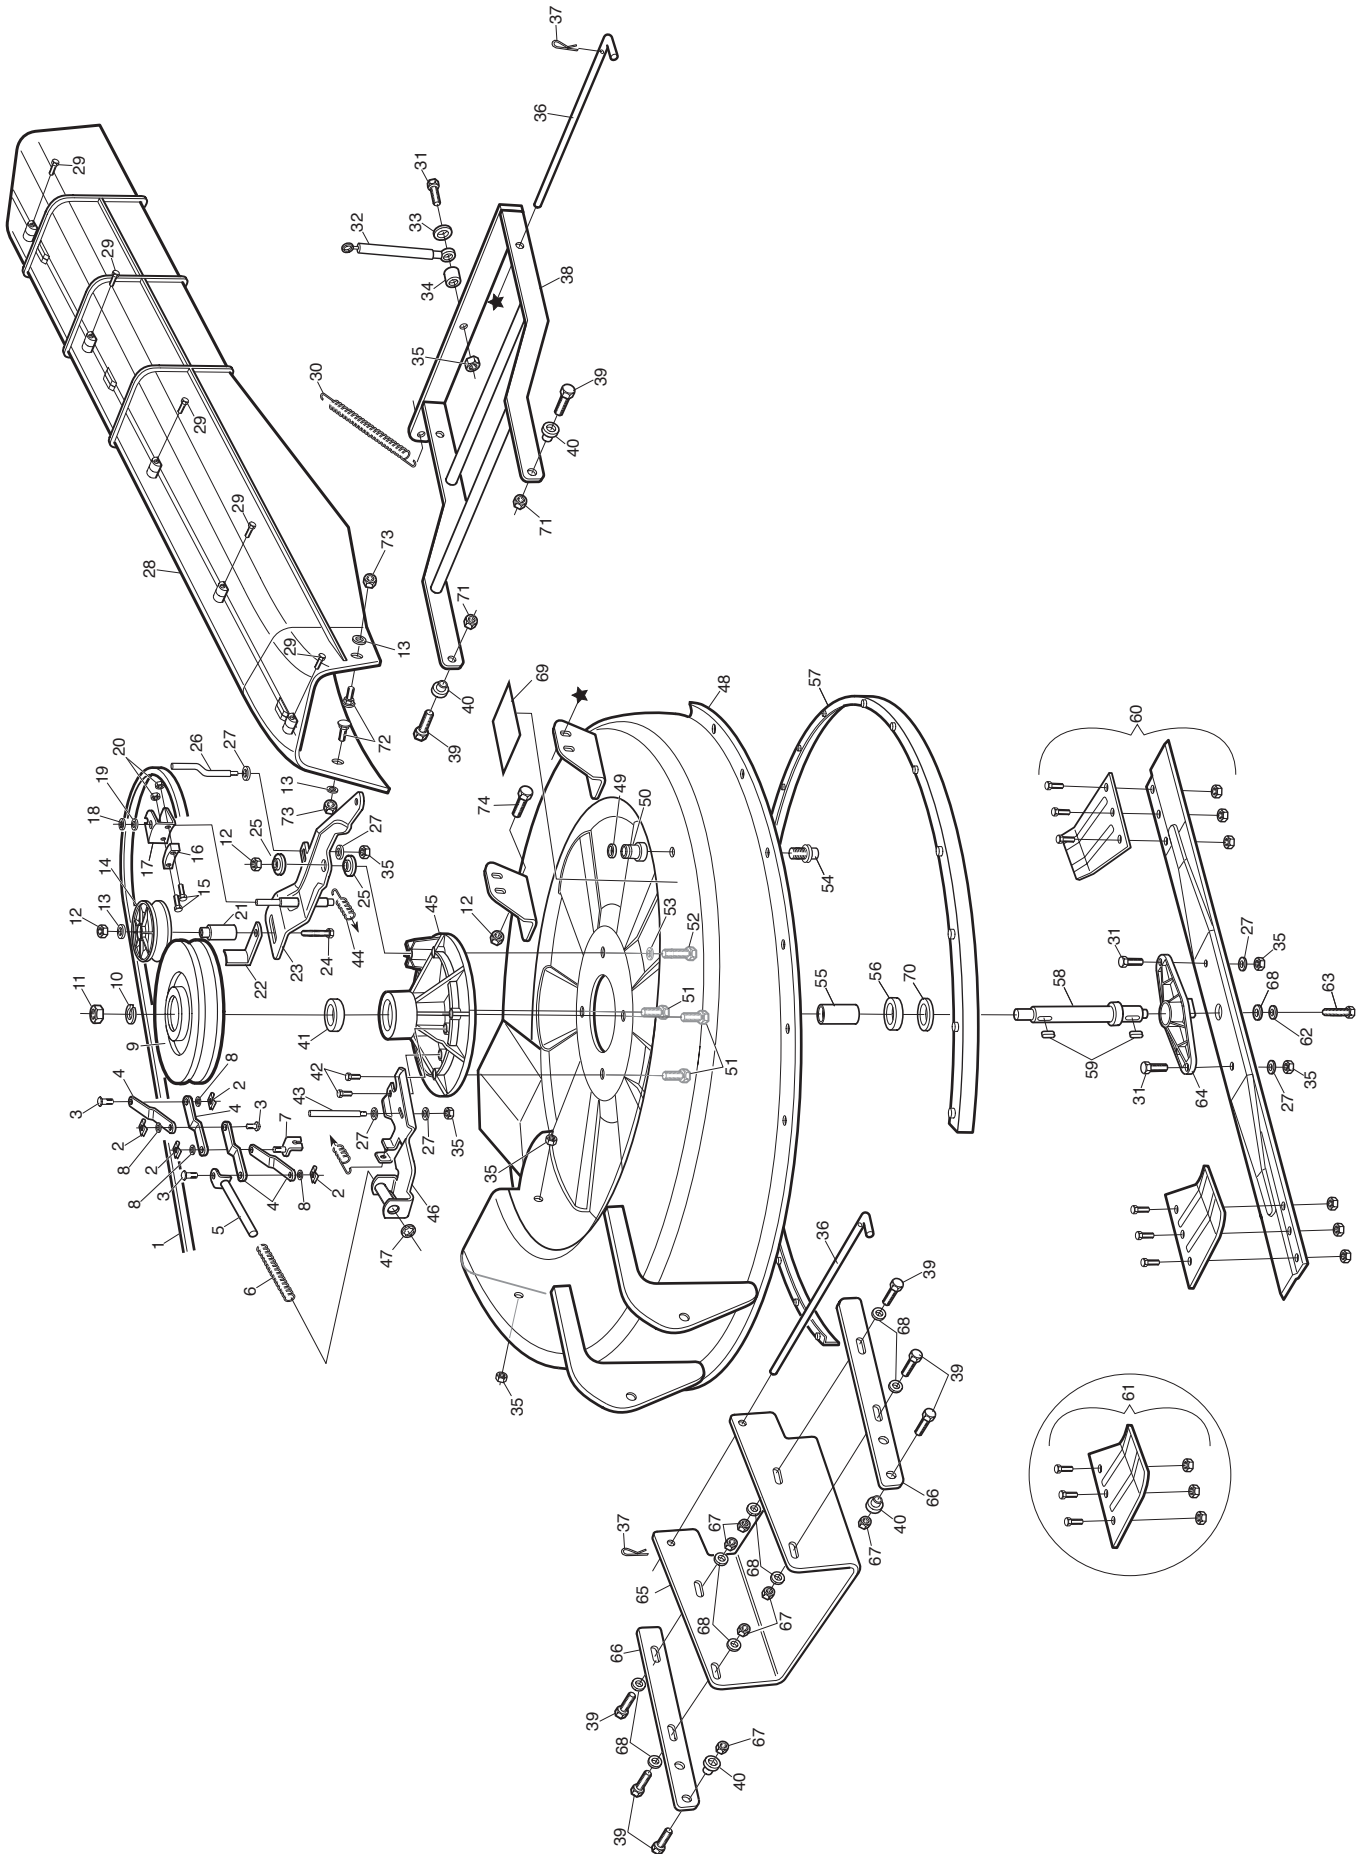

ITEM NO.	DESCRIPTION.	PART NO.	QTY.	ITEM NOTE.
1	Belt Cutter	AL514083	1	
2	Clip	AL543474	4	
3	Bolt	AL52118130	3	
4	Latch	AL52114730	4	
5	Pin	AL52114830	1	
6	Spring	AL521202	1	
7	Square Link	AL52114930	1	
8	Washer	AL704538	4	
9	Pulley	AL514098	1	
10	Washer	AL700141	1	
11	Nut	AL700232	1	
12	Nut	AL704537	3	
13	Washer	AL700148	3	
14	Pulley	AL514716	1	
15	Screw	AL701168	2	
16	Packer	AL514434	1	
17	Bracket	AL51440230	1	
18	Cir - Clip	AL700413	1	
19	Washer	AL704539	2	
20	Nut	AL700119	2	
21	Spacer	AL51421630	1	
22	Bracket	AL51439430	1	
23	Bracket	AL51440530	1	
24	Bolt	AL701672	1	
25	Bush	AL51422030	2	
26	Direction Rod	AL52138330	1	
27	Washer	AL702882	6	
28	Chute	AL521089	1	
29	Screw	AL348947	7	
30	Spring	AL514439	1	
31	Screw	AL700702	3	
32	Height Adjust	AL521129	1	
33	Washer	AL701647	1	
34	Latch Lever	AL52119030	2	
35	Nut	AL704536	7	
36	Bar	AL51425330	2	
37	Pin	AL701626	2	
38	Clip - Hitch Pin	AL51420801	1	
39	Bolt	AL700704	8	
40	Rear Adjuster Spacer	AL51415930	2	
41	Bearings	AL700503	1	
42	Bolt	AL523134	2	
43	Pin	AL51412830	1	
44	Spring	AL514437	1	
45	Quill	AL514258	1	
46	Bracket	AL52138230	1	
47	Washer - Star	AL607801	1	
48	Deck	AL51420401	1	
49	Ring	AL522575	1	
50	Connector	AL321347	1