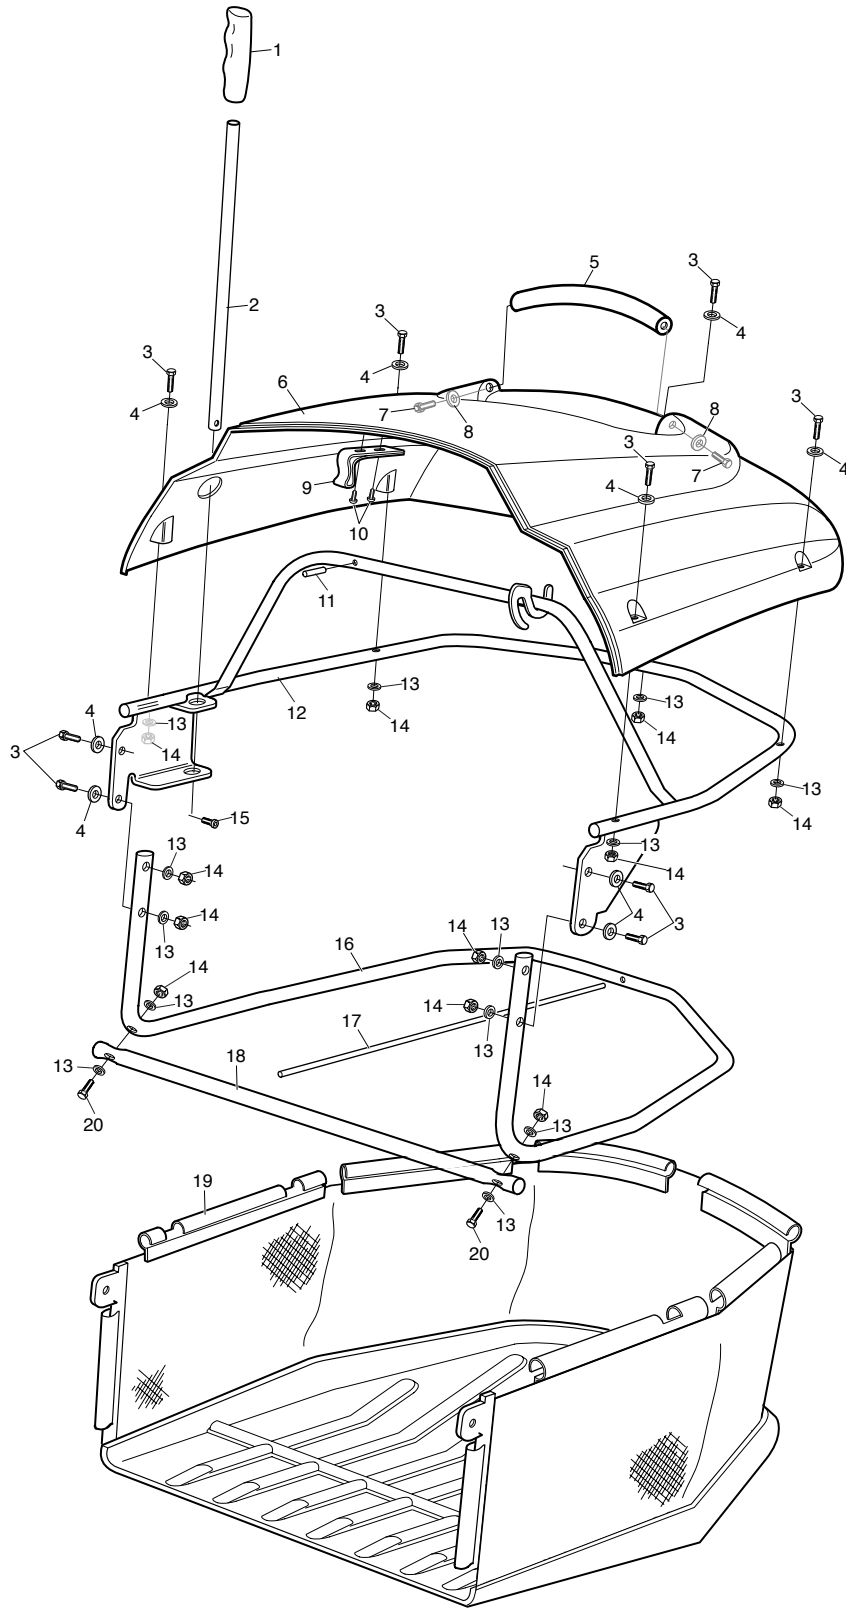

ITEM NO.	DESCRIPTION.	PART NO.	QTY.	ITEM NOTE.
1	Handle - Grip	AL514079	1	
2	Lever	AL51407830	1	
3	Screw Hexagon	AL703363	9	
4	Washer	AL703005	9	
5	Handle	AL514655	1	
6	Cover	AL514006	1	
7	Bolt	AL514802	2	
8	Washer	AL700148	2	
9	Latch	AL521038	1	
10	Screw	AL348954	2	
11	Pin	AL700166	1	
12	Frame - Upper Grass Collector	AL51499401	1	
13	Washer	AL700137	13	
14	Nut	AL704536	11	
15	Screw	AL510433	1	
16	Frame - Lower Grass Collector	AL514182	1	
17	Bar	AL51424330	1	
18	Bar	AL514183	1	
19	Grassbag Fabric	AL514080	1	
20	Screw	AL703563	2