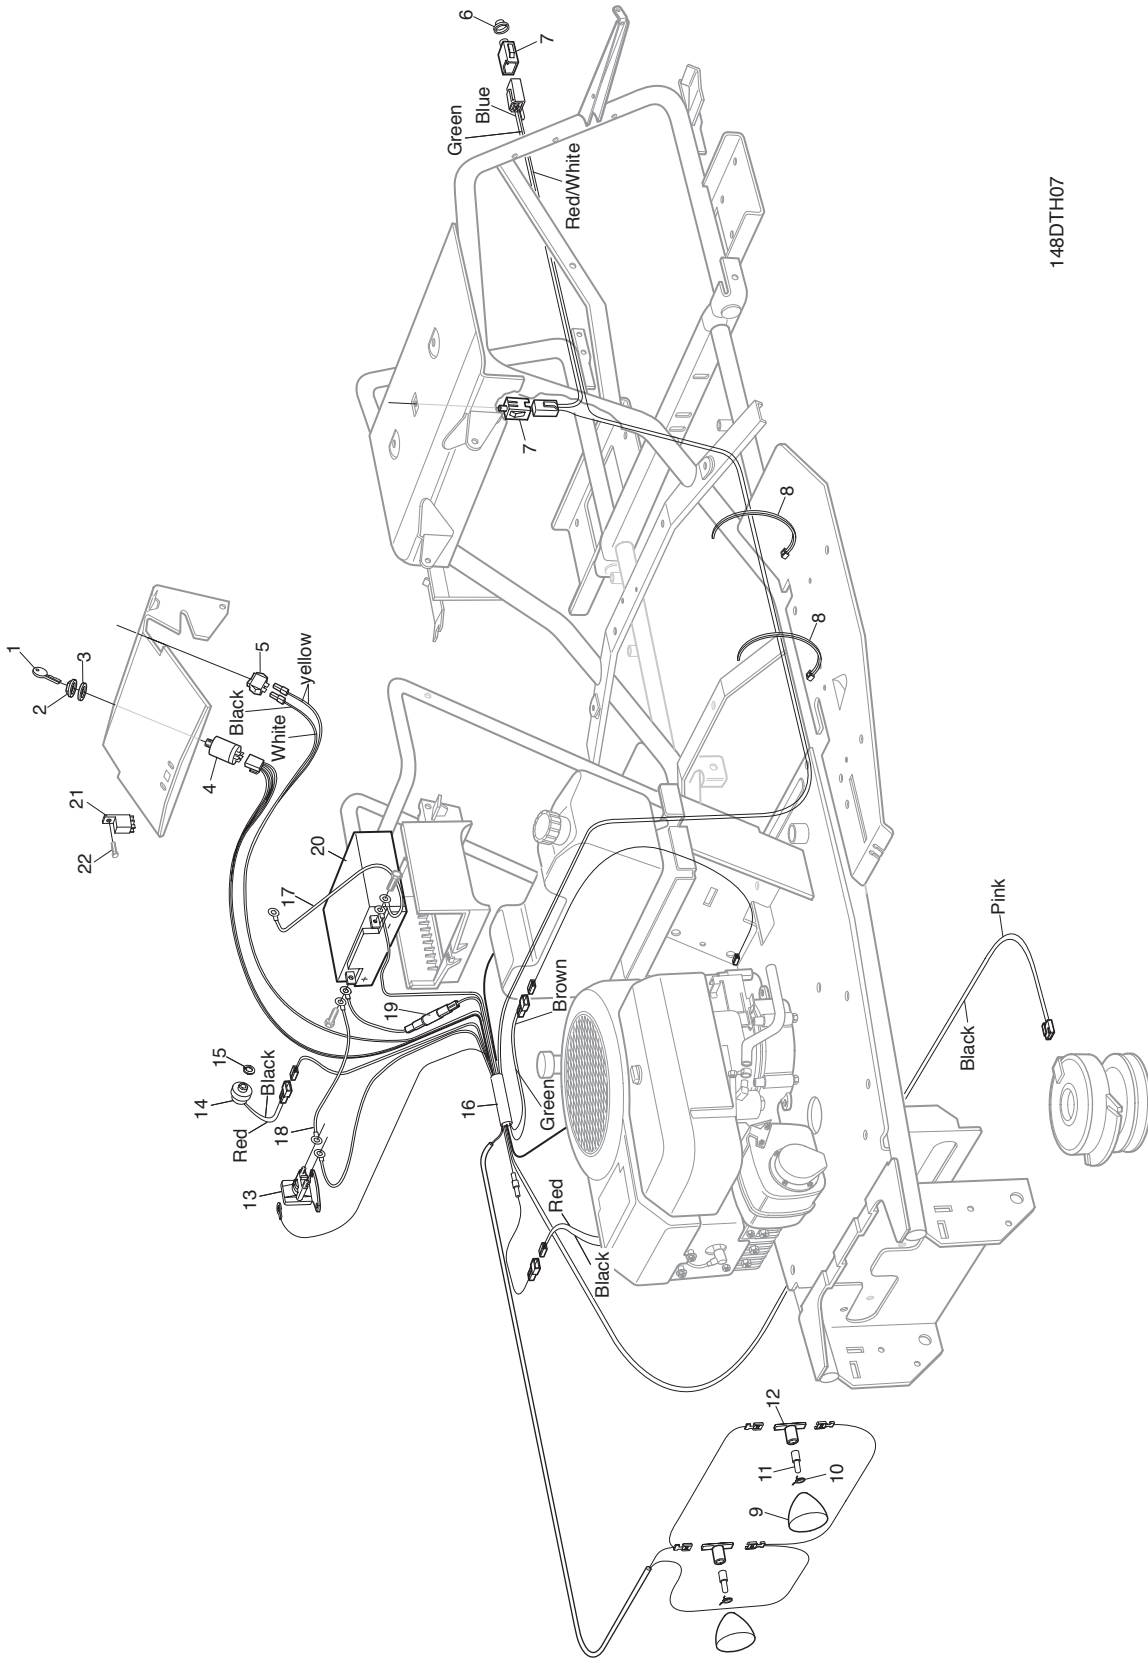

148DTH07

ITEM NO.	DESCRIPTION.	PART NO.	QTY.	ITEM NOTE.
1	Key - ignition	AL525316	2	
2	Washer - Locking	AL514335	1	
3	Spacer	AL514336	1	
4	Switch - Ignition	AL525315	1	
5	Light Switch	AL514328	1	
6	Cap	AL514337	1	
7	Seat - Switch	AL514327	2	
8	Cable Tie	3966	2	
9	Lens	AL514980	1	
10	Clip	AL521606	2	
11	Bulb	AL514251	2	
12	Holder	AL514252	2	
13	Solenoid	AL521361	1	
14	Horn Audible	AL514319	1	
15	Circlip	AL701296	1	
16	Loom	AL521364	1	
17	Lead - Pos	AL514889	1	
18.	Lead - Pos	AL521366	1	
19.	Fuse 5 Amp	AL514473	1	
20	Battery	AL451000	1	
21	Starter Relay	AL514468	1	
22	Screw	AL701138	1