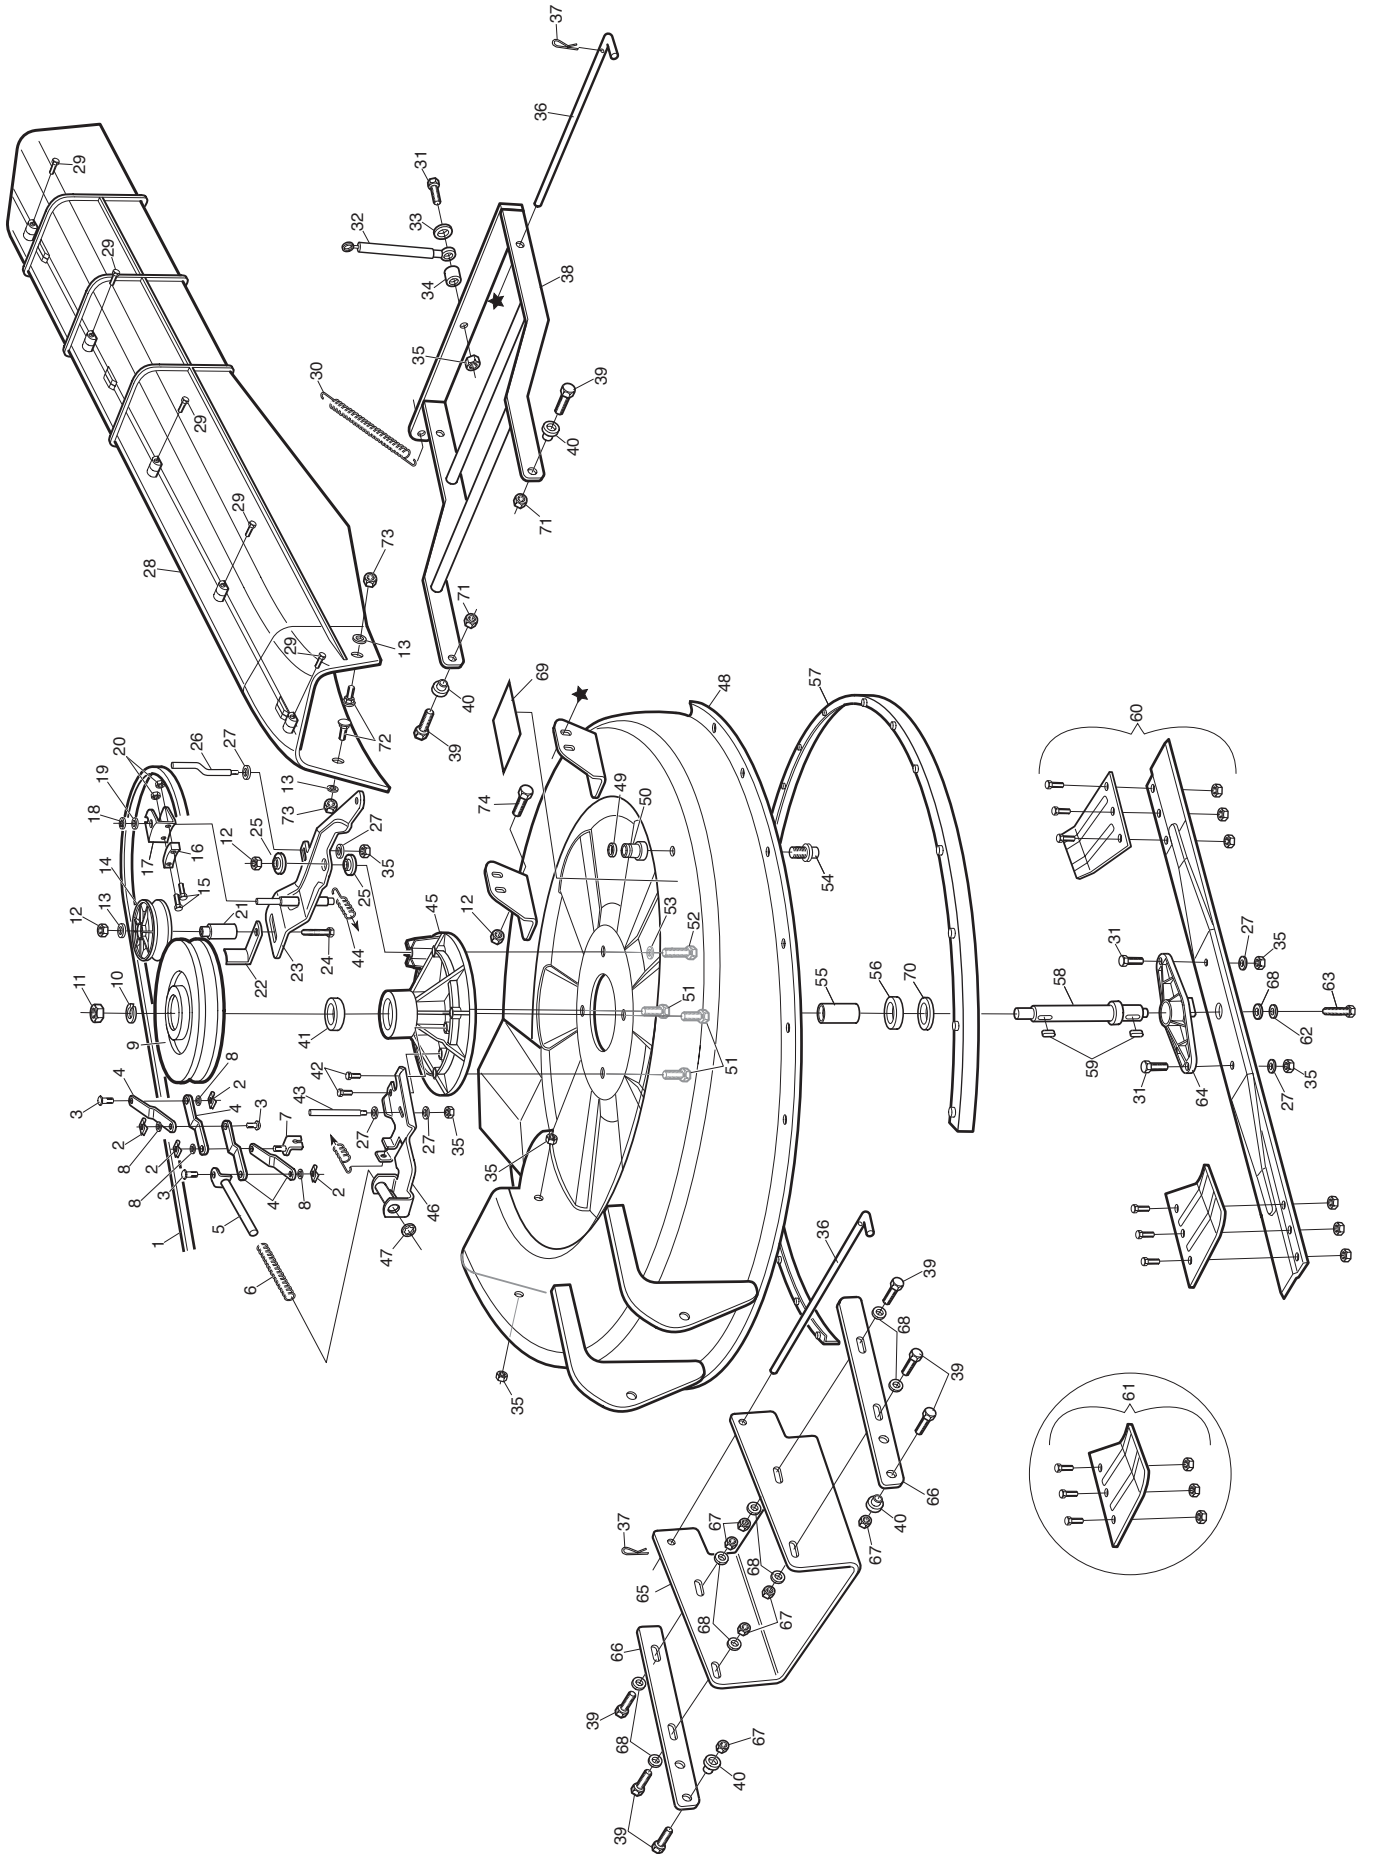

ITEM NO.	DESCRIPTION.	PART NO.	QTY.	ITEM NOTE.
51	Screw	AL521281	3	
52	Screw Hexagon	AL701127	1	
53	Washer	AL701765	4	
54	Connector - Jet	AL321182	1	
55	Spacer	AL514094	1	
56	Bearing	AL700503	1	
57	Deck Bush	AL521695	1	
58	Shaft	AL514092	1	
59	Key	AL701595	4	
60	Blade	AL514658	1	
61	Blade Fixing - Kit	AL514659	1	includes,wing tips, 6 bolts,6 nuts.
62	Washer	AL702254	2	
63	Screw	AL700704	1	
64	Blade - Holder	AL514176	1	
65	Front Height Adjuster	AL46113601	1	
66	Height Adjuster	AL51421301	2	
67	Nut	AL703813	6	
68	Washer	AL700151	9	
69	Decal - Hands & Feet	AL526507	2	
70	Washer	AL704863	1	
71	Nut	AL703813	2	
72	Bolt	AL700573	2	
73	Nut	AL704536	2	
74	Bolt	AL703374	1