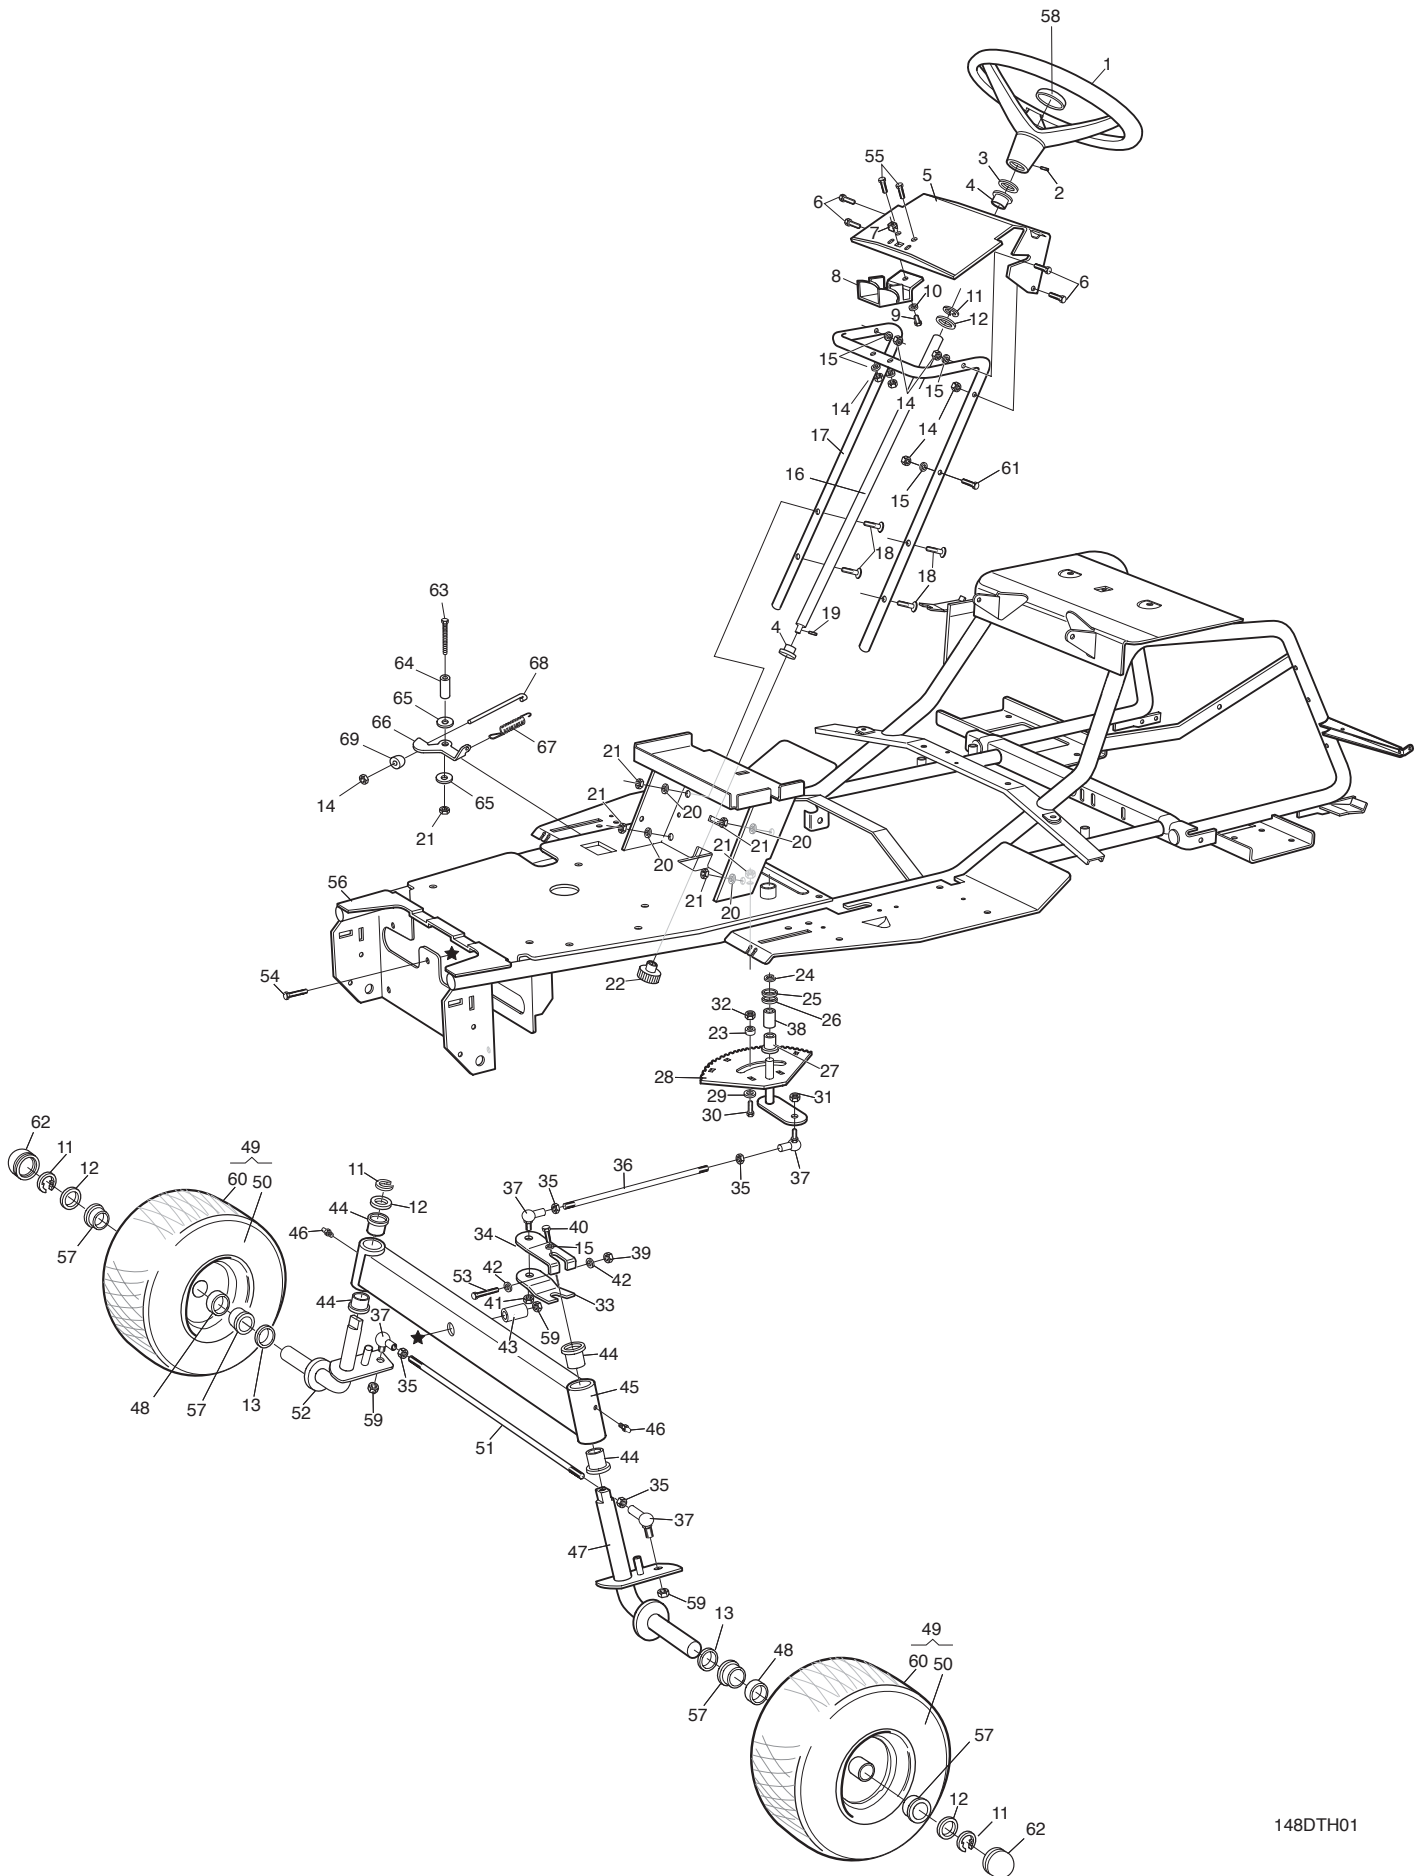

148DTH01

ITEM NO.	DESCRIPTION.	PART NO.	QTY.	ITEM NOTE.
1	Steering Wheel	AL461117	1	
2	Roll Pin	AL700664	1	
3	Washer	AL521115	1	
4	Bush Flanged	AL514197	2	
5	Cover	AL514085	1	
6	Bolt	AL700553	4	
7	Nut	AL321126	1	
8	Hood Lock Down	AL514416	1	
9	Bolt	AL700555	1	
10	Washer	AL700200	1	
11	Clip	AL702724	4	
12	Washer	AL461290	1	
13	Shim	AL701166	2	
14	Nut	AL704536	9	
15	Washer	AL700148	8	
16	Steering Rod	AL514032	1	
17	Support Rod	AL514049	1	
18	Bolt	AL703191	4	
19	Key	AL704275	1	
20	Washer	AL701765	4	
21	Nut	AL704537	6	
22	Steering Gear	AL514009	1	
23	Spacer	AL51438730	1	
24	C Clip	AL702893	1	
25	Washer	AL702574	1	
26	Washer	AL704540	1	
27	Spacer	AL461109	1	
28	Quadrant Assembly	AL46110530	1	
29	Washer	AL521123	1	
30	Bolt	AL702381	1	
31	Nut	AL461231	1	
32	Nut	AL704537	1	
33	Bracket - Lower	AL46110730	1	
34	Bracket - Upper	AL46110830	1	
35	Nut	AL704534	4	
36	Rod	AL46111130	1	
37	Ball Joint	AL514701	4	
38	Bush	AL461110	1	
39	Nut	AL348988	1	
40	Bolt	AL523134	1	
41	Nut	AL461231	1	
42	Washer	AL701083	2	
43	Bushing	AL51436030	1	
44	Bush Flanged	AL514042	4	
45	Axle	AL51447701	1	
46	Nipple-Grease	AL700203	1	
47	LH Axle	AL521170	1	
48	Bearing	AL521268	2	
49	Wheel Assembly	AL52185040	2	incl.items 50,60
50	Inner Tube	AL546219	2	Not Illustrated
51	Rod	AL51404130	1	
52	RH Axle	AL521171	1	
53	Bolt	AL701985	1	
54	Bolt	AL702812	1	
55	Bolt	AL701489	2