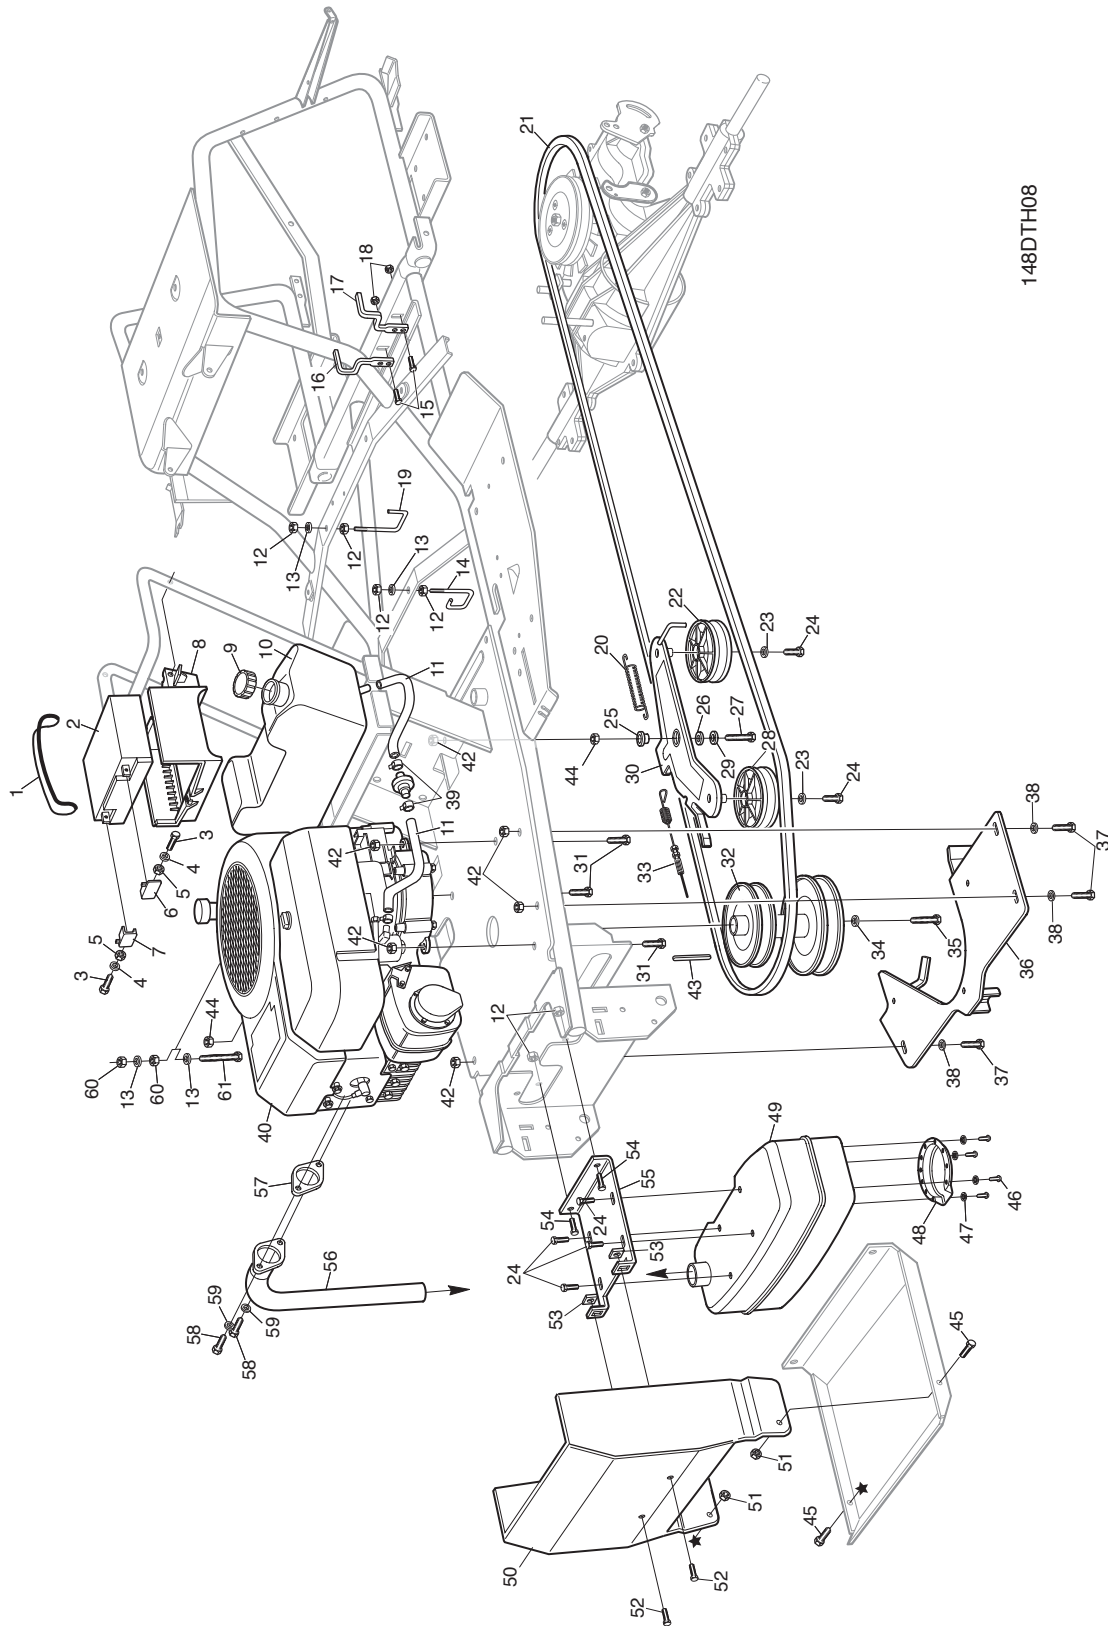

148DTH08

ITEM NO.	DESCRIPTION.	PART NO.	QTY.	ITEM NOTE.
1	Strip - Rubber	AL514818	1	
2	Battery	AL451000	1	
3	Screw 5 x 16	AL700974	2	
4	Washer	AL701365	2	
5	Nut	AL701366	2	
6	Clip	AL512101	1	
7	Clip	AL512100	1	
8	Tray	AL514670	1	
9	Fuel Cap	AL544600	1	
10	Fuel Tank	AL514839	1	
11	Fuel Pipe	AL51437910	1	
12	Nut	AL348988	6	
13	Washer	AL701765	4	
14	Belt Guide	AL514398	1	
15	Bolt	AL700573	2	
16	Belt Guide	AL514347	1	
17	Belt Guide	AL514399	1	
18	Nut	AL704536	2	
19	Belt Guide	AL514620	1	
20	Spring	AL522087	1	
21	Belt	AL514074	1	
22	Pulley	AL514717	1	
23	Washer	AL700148	2	
24	Bolts	AL523134	6	
25	Spacer	AL51480430	1	
26	Washer	AL700656	1	
27	Bolt	AL701171	1	
28	Pulley	AL514716	1	
29	Washer	AL70108310	1	
30	Tensioning Roll	AL52109630	1	
31	Screw	AL700551	3	
32	Pulley	AL514322	1	
33	Clutch Cable	AL514070	1	
34	Washer	AL704266	1	
35	Bolt	AL522515	1	
36	Belt Guide Starter	AL51438830	1	
37	Screw	AL704546	3	
38	Washer	AL700150	3	
39	Clip	AL544515	2	
40	Briggs & Stratton	-----	1	Contact Dealer
41	Battery Charger	AL117354	1	Not Shown
42	Nut - Lock	AL704537	7	
43	Key	AL514326	1	
44	Nut	AL704537	4	
45	Bolt	AL700483	2	
46	Screw	AL701138	4	
47	Washer	AL700959	4	
48	Deflector	AL521733	1	
49	Exhaust Box	AL521732	1