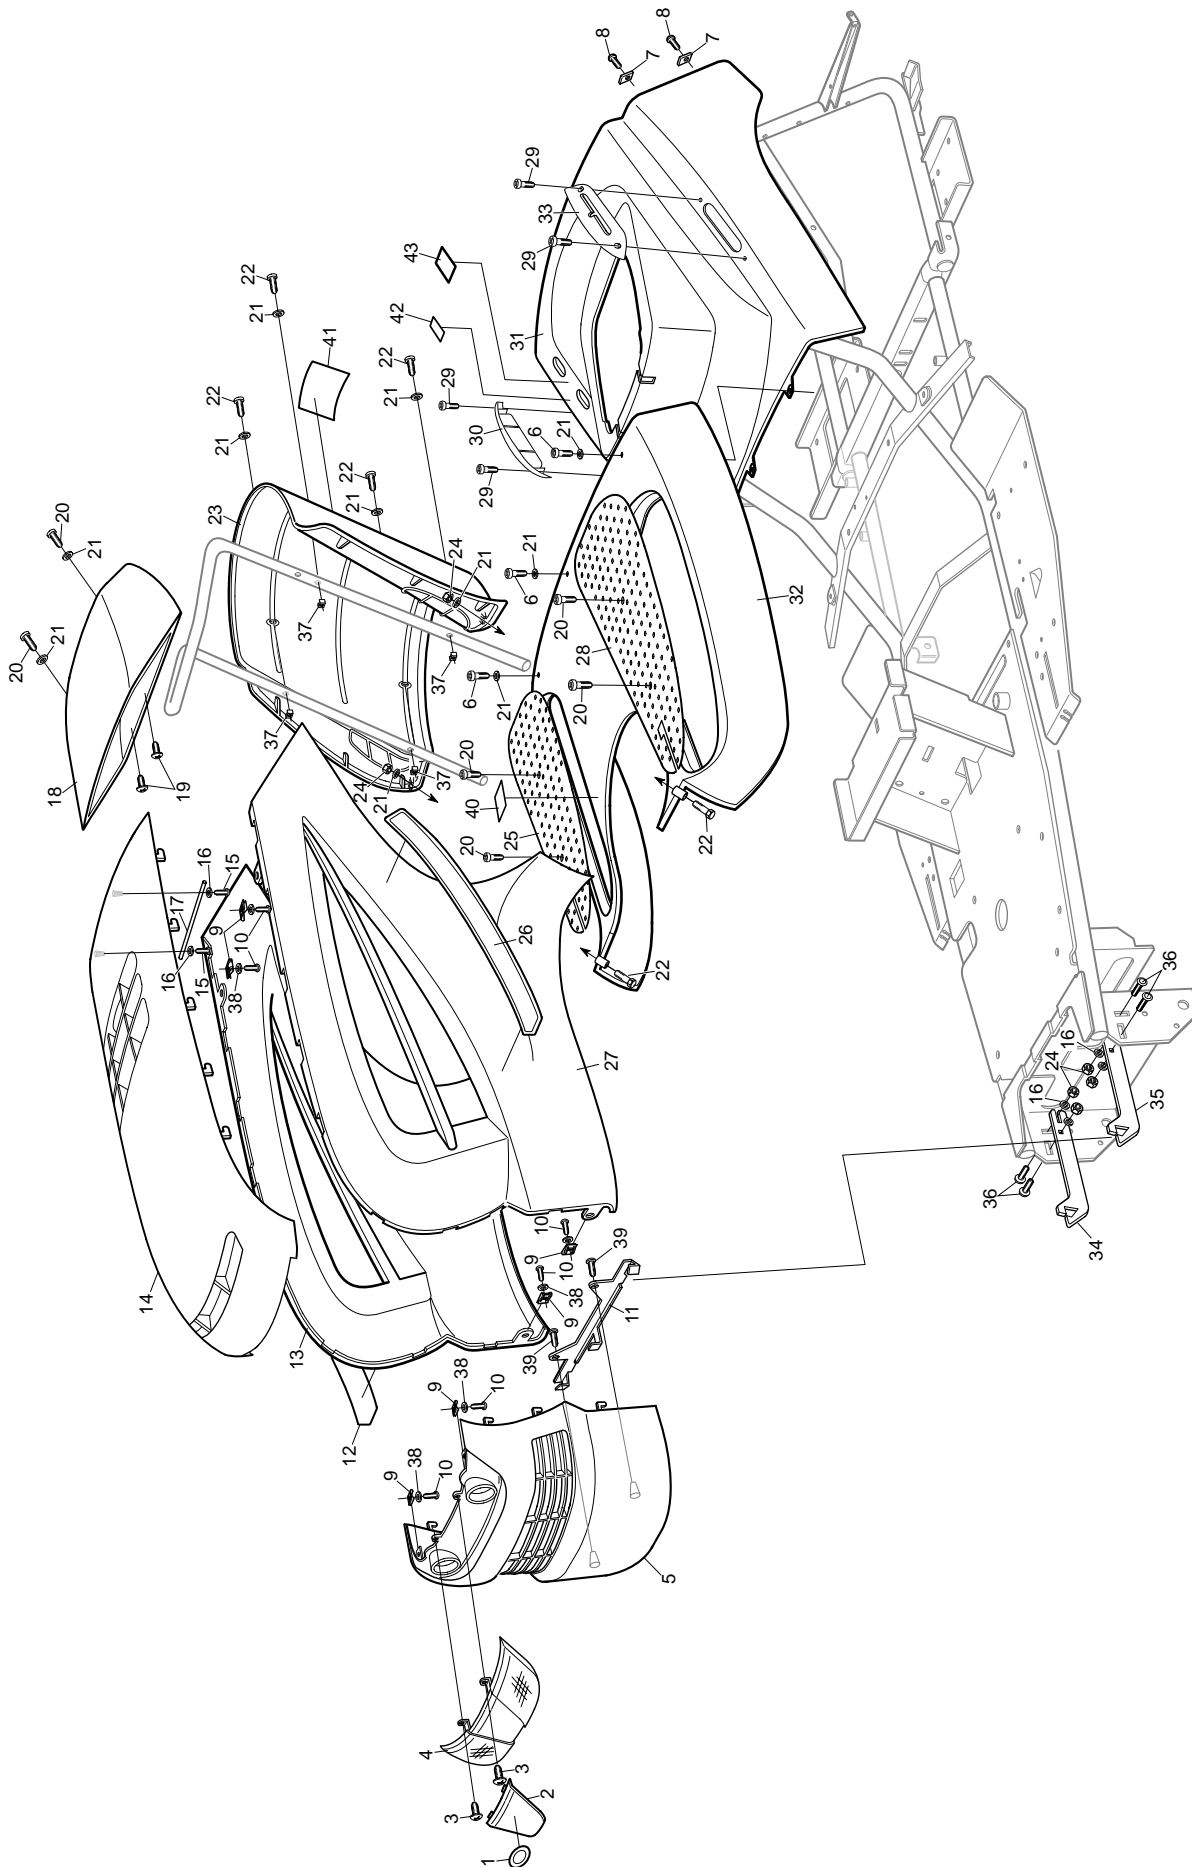

1CRS8201A

ITEM NO.	DESCRIPTION.	PART NO.	QTY.	ITEM NOTE.
1	Decal Grass Blade	410064	1	
2	Panel	AL52157813	1	
3	Screw	AL521679	2	
4	Lens Assembly	AL521720	1	
5	Grille	AL52157413	1	
6	Screw	AL514317	3	
7	Nut	AL514331	7	
8	Screw	AL704350	7	
9	Receptacle fastener	AL521676	6	
10	Screw	AL702572	6	
11	Strut	AL521460	1	
12	Decal RH	149007	1	
13	Panel RH	AL52157513	1	
14	Hood Assembly	AL52157213	1	
15	Screw	AL510177	2	
16	Washer	AL700148	6	
17	Rod	AL514419	1	
18	Cover	AL521084	1	
19	Screw	AL518482	2	
20	Screw	AL514316	6	
21	Washer	AL703005	11	
22	Screw	AL704325	6	
23	Cover	AL51400213	1	
24	Nut	AL700276	6	
25	Mat RH	AL51416101	1	
26	Decal LH	149006	1	
27	Panel LH	AL52157613	1	
28	Mat LH	AL51496401	1	
29	Screw	AL514544	4	
30	Cover RH	AL521085	1	
31	Deck seat	AL52142513	1	
32	Deck	AL51400413	1	
33	Cover LH	AL521164	1	
34	RH Front Bracket	AL521461	1	
35	LH Front Bracket	AL521462	1	
36	Bolt	AL700799	4	
37	Nut	AL321126	4	
38	Washer	AL700147	6	
39	Screw	AL348947	2	
40	Decal - Parking Brake	AL	1	
41	Decal - Caution	AL526506	1	
42	Decal - Cutter Blades	AL521035	1	
43	Decal - Grass Collector Release	AL521032	1