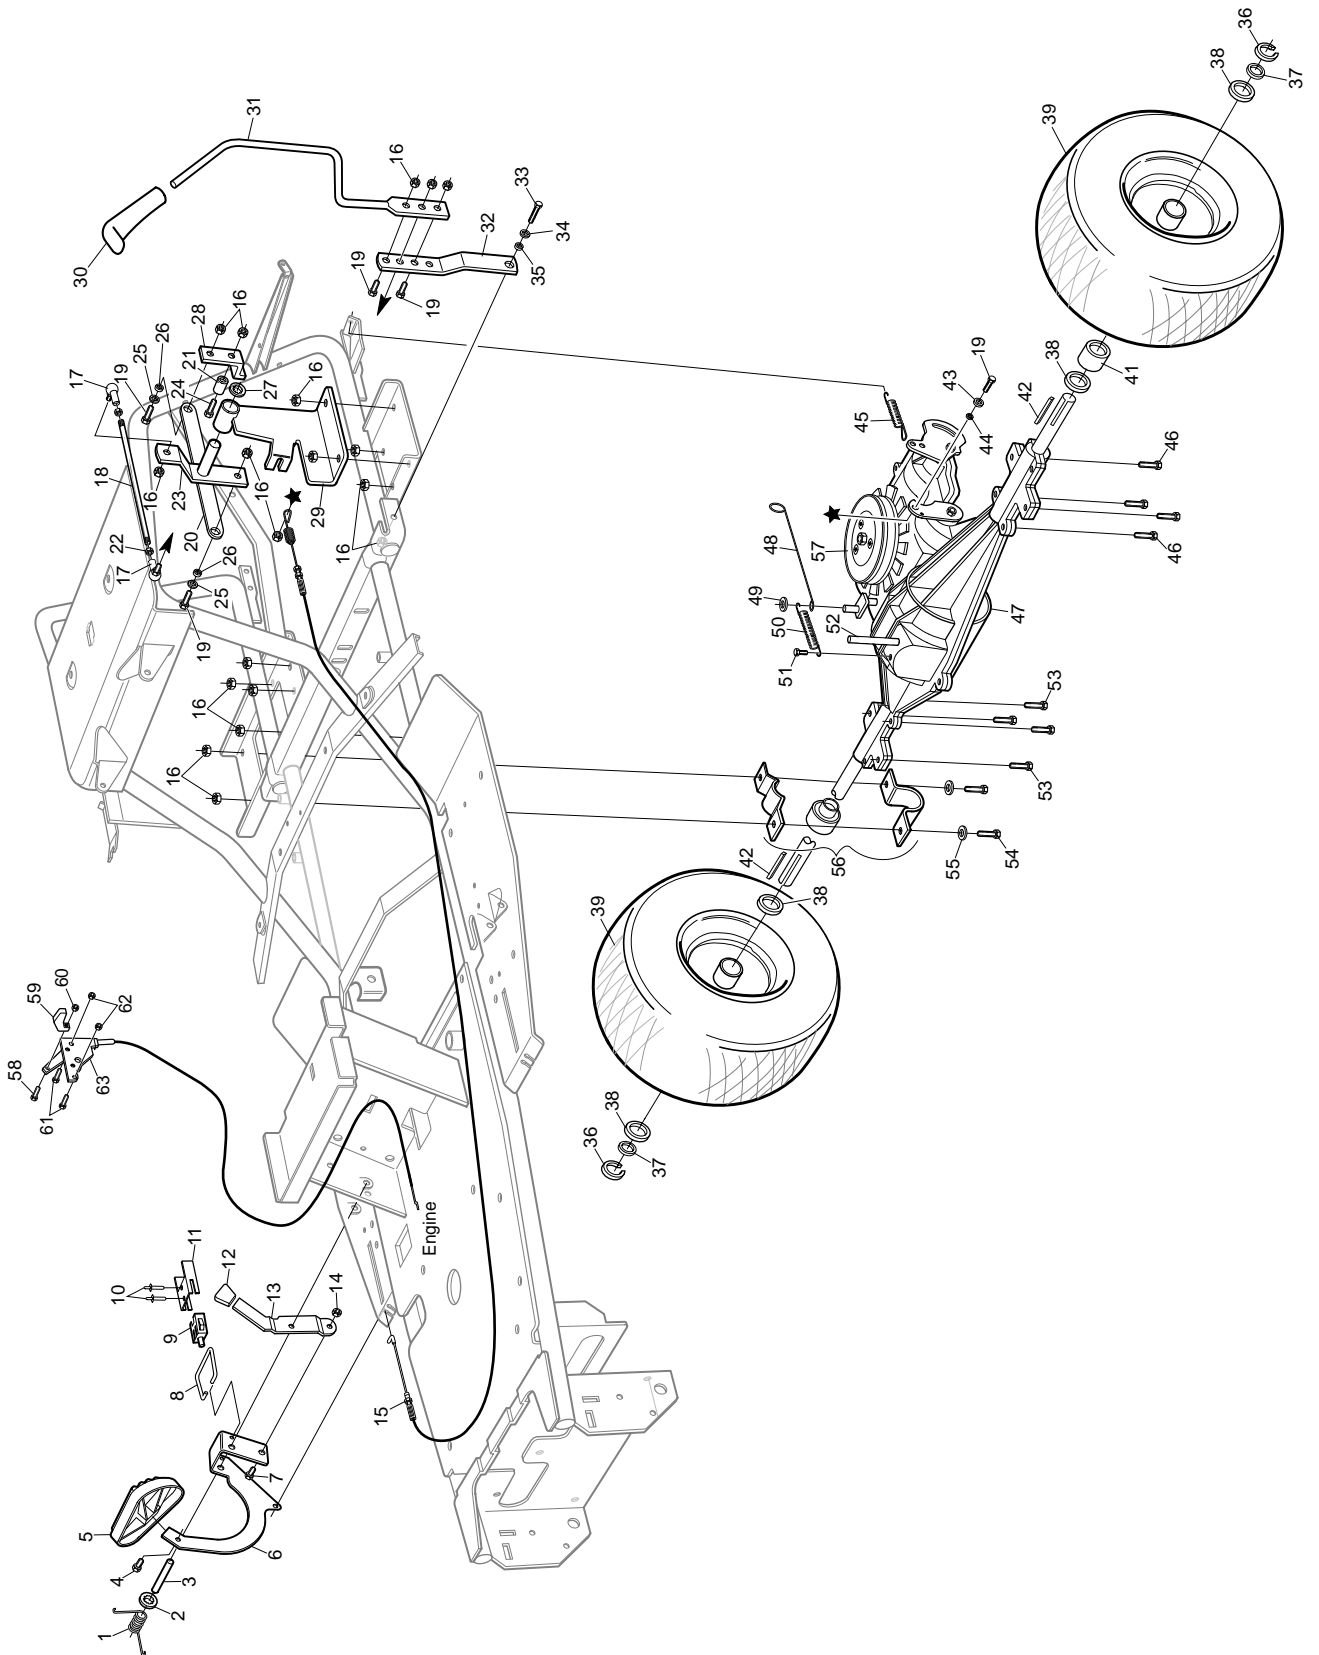

ITEM NO.	DESCRIPTION.	PART NO.	QTY.	ITEM NOTE.
50	Spring	AL514817	1	
51	Bolt	AL517437	1	
52	Hose	AL51479210	1	
53	Bolt	AL701704	2	
54	Bolt	AL701006	2	
55	Washer	AL704272	2	
56	Bearing Assembly	AL514081	1	
57	Fan Pulley Assembly	AL149001	1	
58	Screw	AL700961	1	
59	Handle	AL514395	1	
60	Nut	AL701352	1	
61	Screw	AL702830	2	
62	Nut	AL700119	2	
63	Bracket	AL514382	1