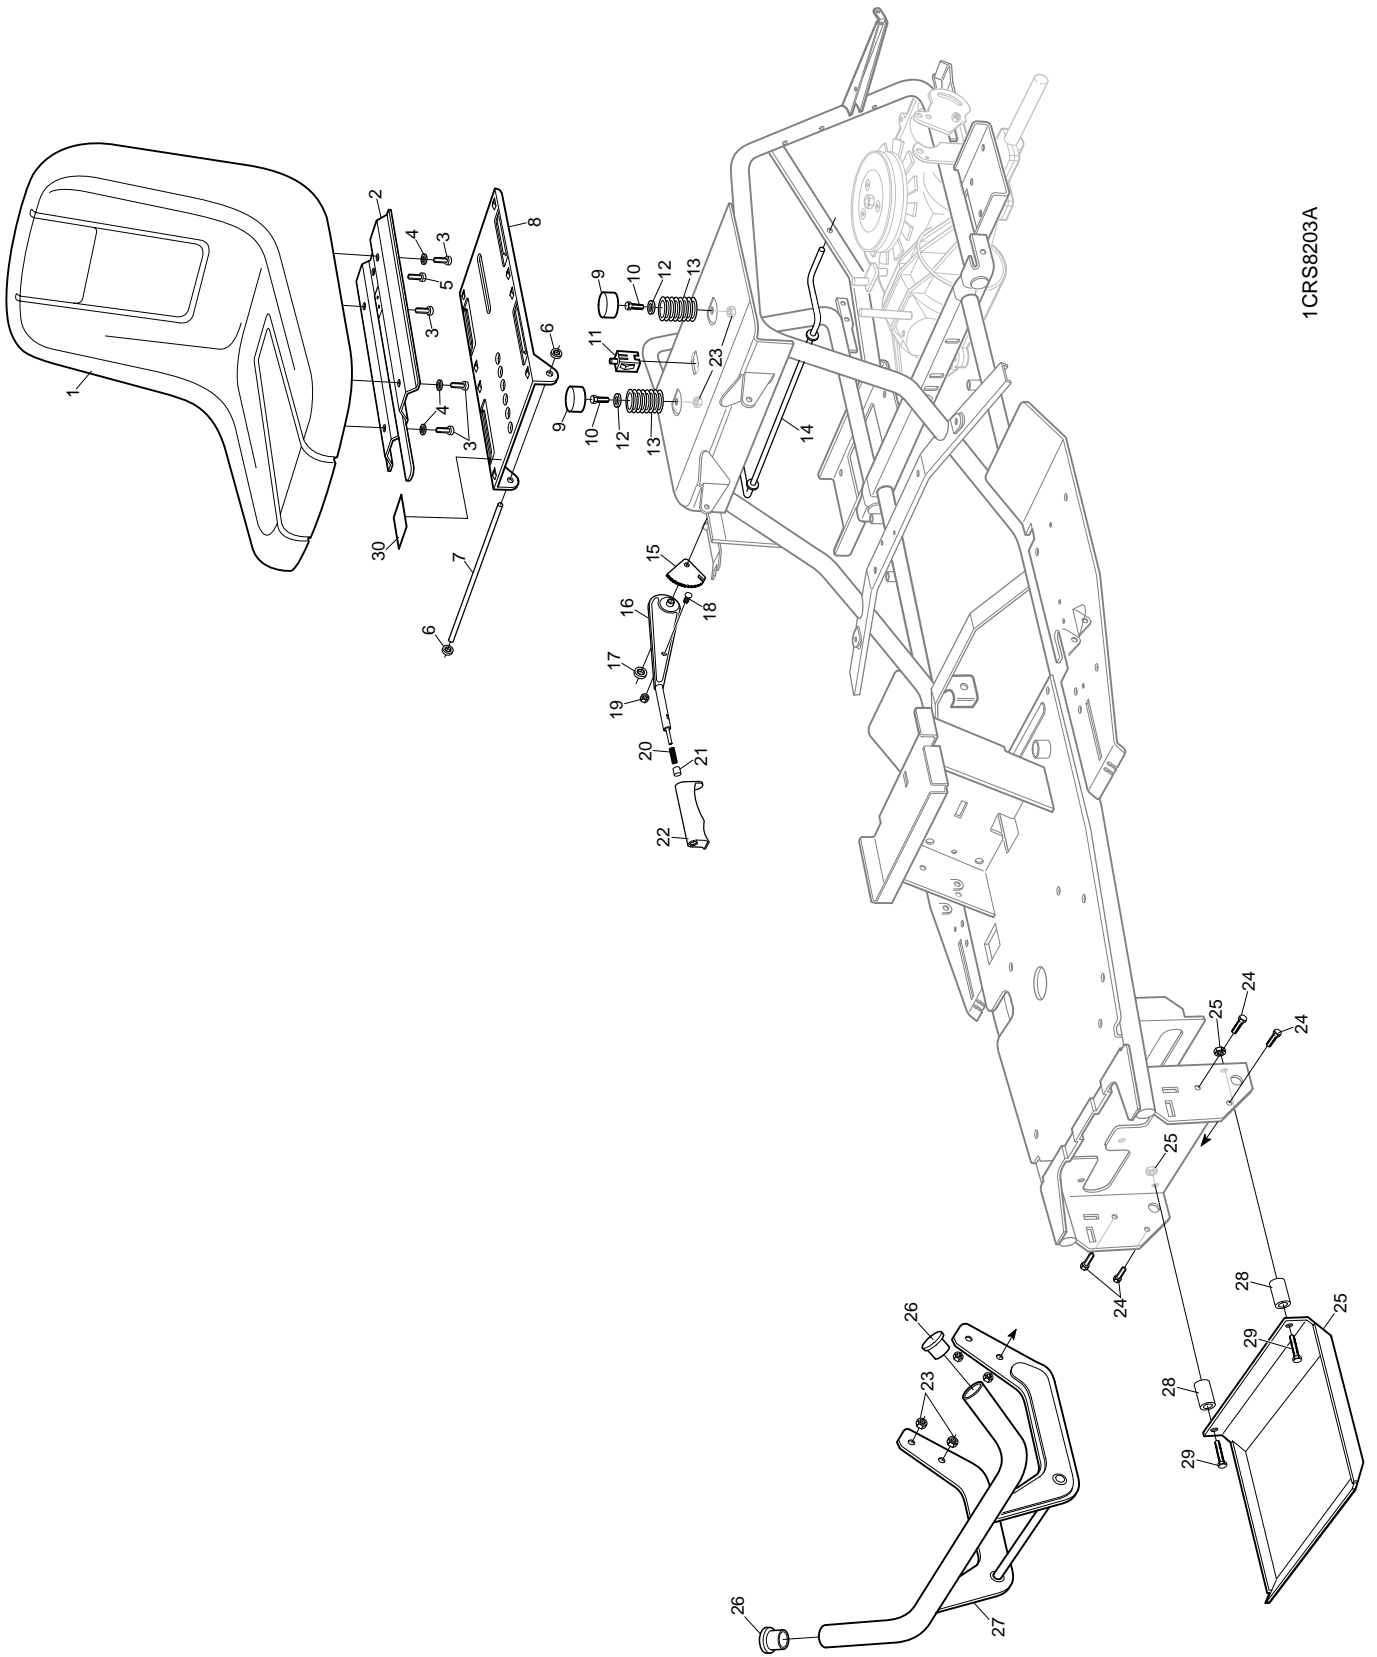

1CRS8203A

ITEM NO.	DESCRIPTION.	PART NO.	QTY.	ITEM NOTE.
1	Seat	AL514167	1	
2	Seat Plate	AL514611	1	
3	Bolt	AL700051	4	
4	Washer	AL700201	4	
5	Bolt	AL518560	1	
6	Star Washer	AL510566	2	
7	Rod	AL51414130	1	
8	Base - Seat	AL514612	1	
9	Cap	AL514346	2	
10	Bolt	AL701006	2	
11	Seat Switch	AL514327	1	
12	Washer	AL700150	2	
13	Spring	AL514307	2	
14	Adjuster Rod	AL51484530	1	
15	Gear Segment	AL625877	1	
16	Lever	AL514224	1	
17	Star Washer	AL513010	1	
18	Bolt	AL703974	1	
19	Nut	AL701478	1	
20	Spring	AL2045480006	1	
21	Button	AL2042850001	1	
22	Grip Handle	AL375725	1	
23	Nut	AL700121	4	
24	Bolt	AL700545	4	
25	Heat - Deflector	AL521475	1	
26	Cap	AL504516	2	
27	Bar - Front	AL52173101	1	
28	Rocker Stop	AL514299	2	
29	Bolt	AL701011	2	
30	Decal - Noise db	AL548721	1