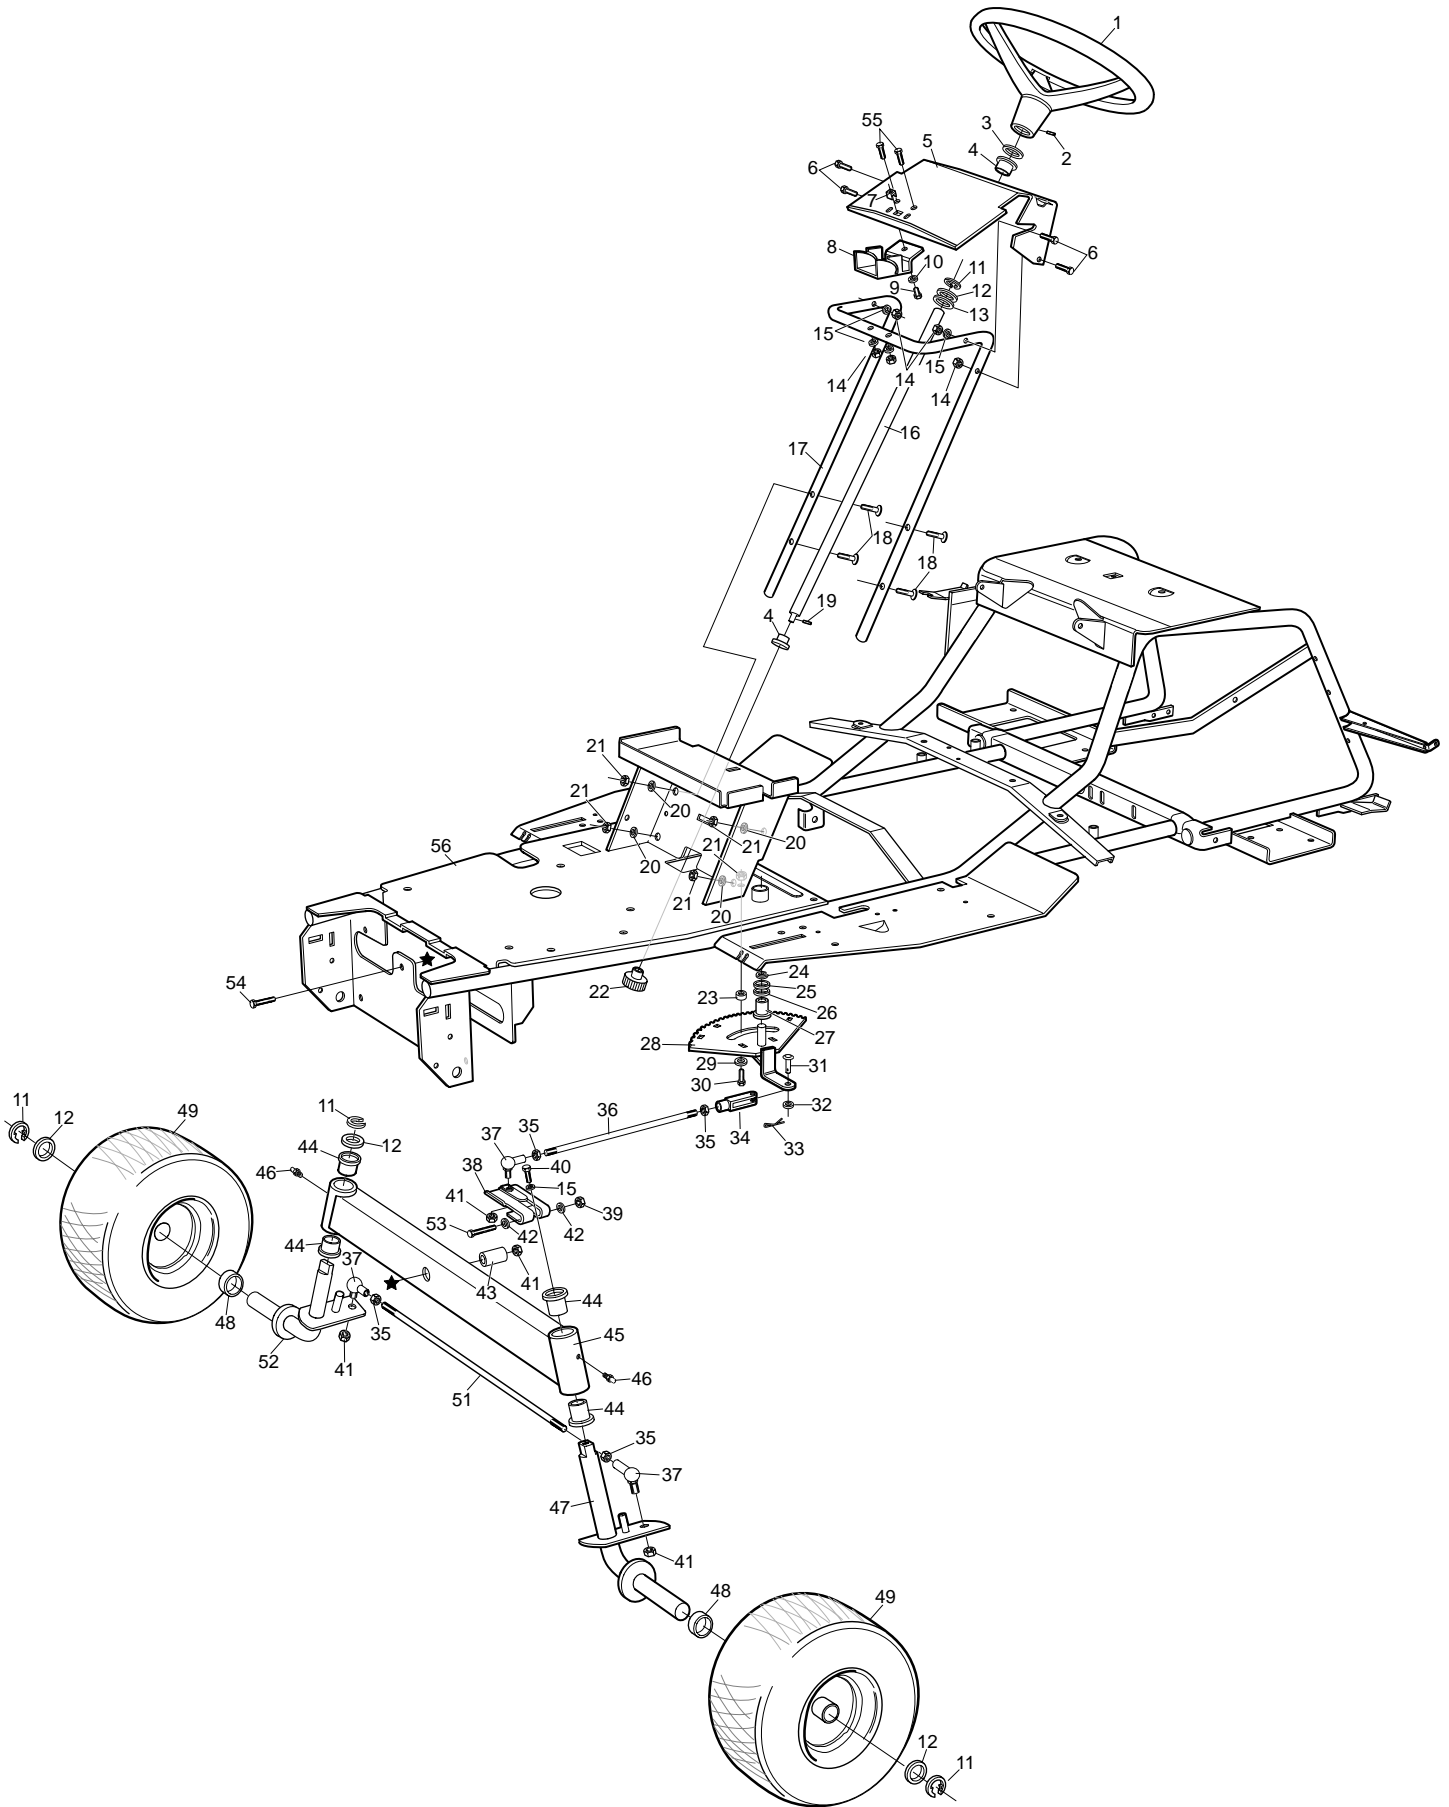

ITEM NO.	DESCRIPTION.	PART NO.	QTY.	ITEM NOTE.
1	Steering Wheel	AL514013	1	
2	Roll Pin	AL700664	1	
3	Washer	AL521115	1	
4	Bush Flanged	AL514197	2	
5	Cover	AL514085	1	
6	Bolt	AL700553	6	
7	Nut	AL321126	1	
8	Hood Lock Down	AL514416	1	
9	Bolt	AL700555	1	
10	Washer	AL700200	1	
11	E or C Clip	AL702724	4	
12	Washer	AL700719	1	
13	Shim	AL701166	1	
14	Nut	AL700276	6	
15	Washer	AL700148	6	
16	Steering Rod	AL514032	1	
17	Frame	AL514049	1	
18	Bolt	AL703191	4	
19	Key	AL704275	1	
20	Washer	AL701765	4	
21	Nut	AL700121	5	
22	Steering Gear	AL514009	1	
23	Spacer	AL51438730	1	
24	C Clip	AL702893	1	
25	Washer	AL702574	1	
26	Washer	AL700140	1	
27	Spacer	AL514145	1	
28	Quadrant Assembly	AL51468830	1	
29	Washer	AL521123	1	
30	Bolt	AL702381	1	
31	Bolt	AL701470	1	
32	Washer	AL700139	1	
33	Pin	AL700209	1	
34	Clevis	AL700739	1	
35	Nut	AL700109	4	
36	Rod	AL51468530	1	
37	Ball Joint	AL514701	3	
38	Bracket	AL51477630	1	
39	Nut	AL348988	1	
40	Bolt	AL523134	1	
41	Nut	AL700122	4	
42	Washer	AL701083	2	
43	Bushing	AL51436030	1	
44	Bush Flanged	AL514042	4	
45	Axle	AL521075	1	
46	Nipple-Grease	AL700203	1	
47	Axle LH	AL521170	1	
48	Bearing	AL521268	2	
49	Wheel Assembly	AL52104640	2	
50	Inner Tube	AL546220	2	Not Illustrated
51	Rod	AL51404130	1	
52	Axle RH	AL521171	1	
53	Bolt	AL701985	1	
54	Bolt	AL702812	1	
55	Bolt	AL701489	2	
56	Chassis	AL51405101	1