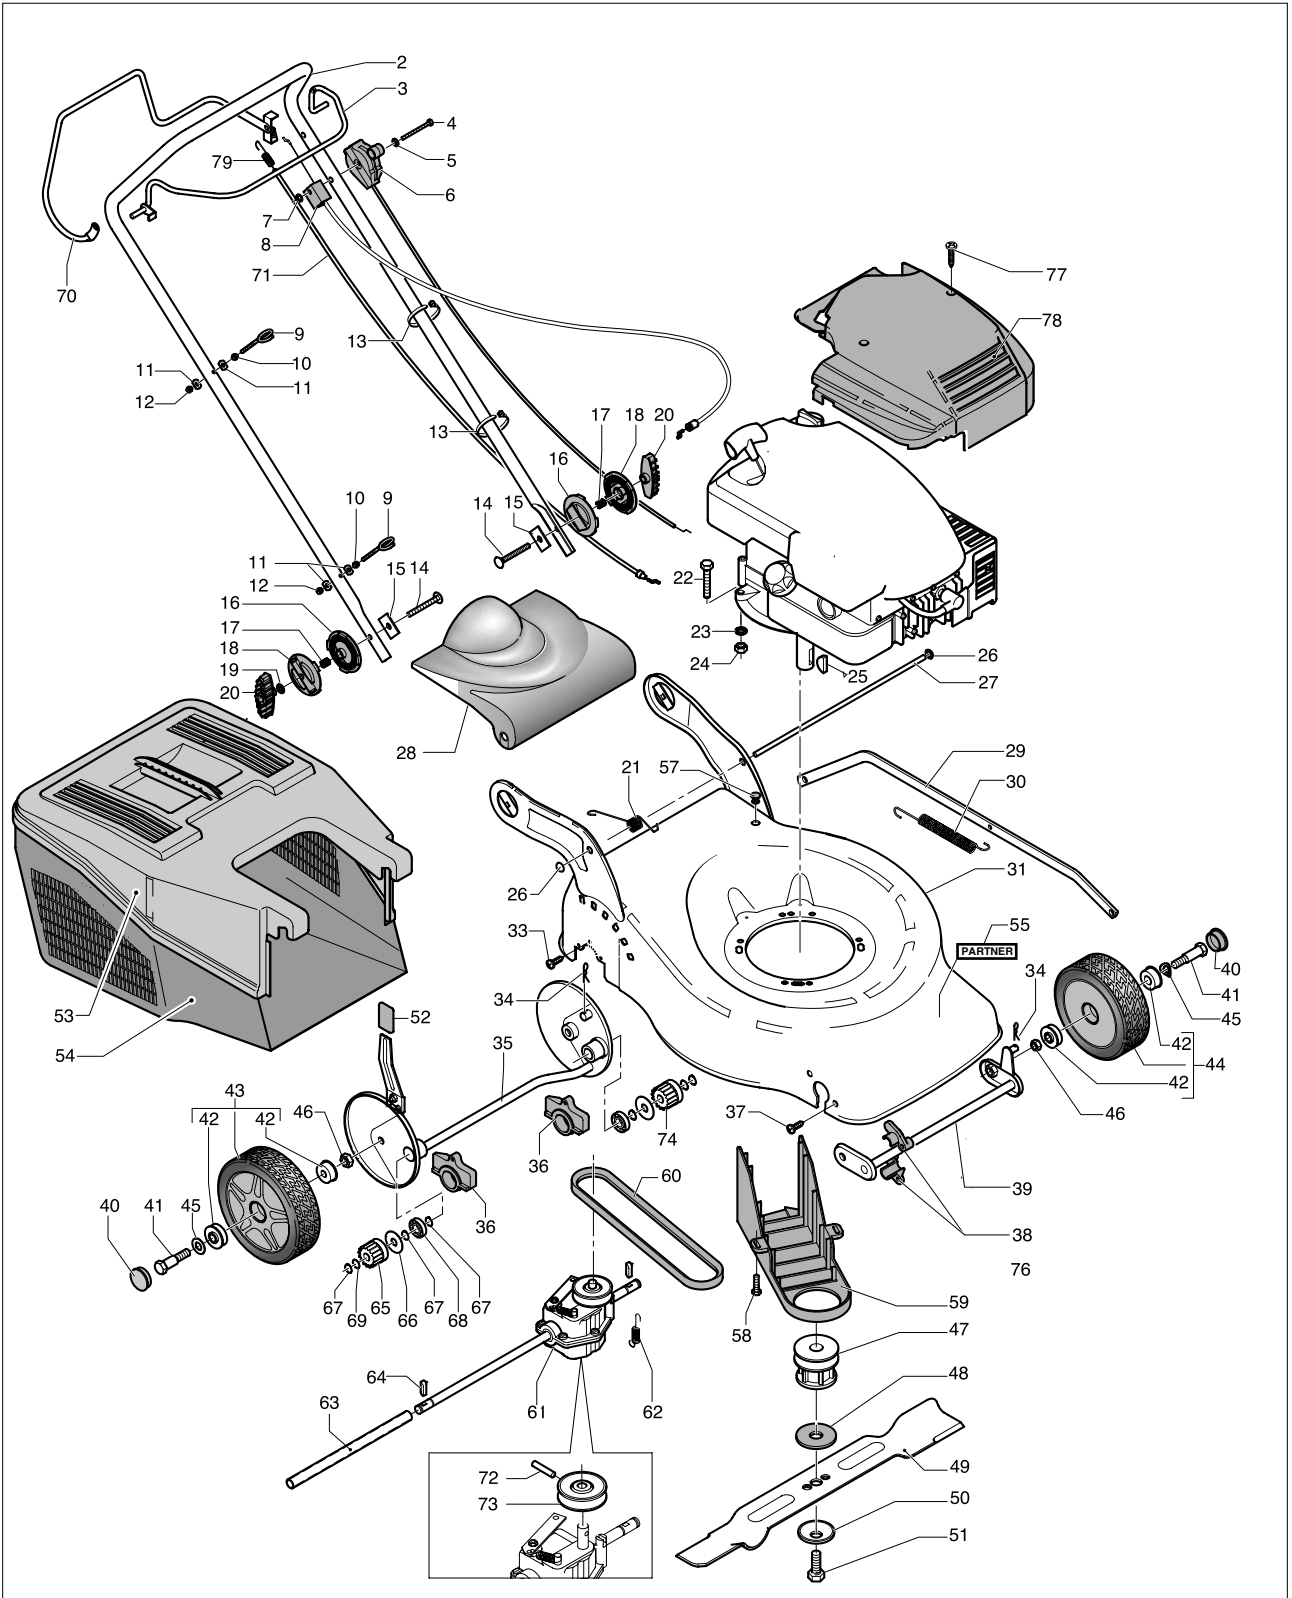

brand	PARTNER

date	APR/04	SHEET 1/2

Model

P 6046 SDV

Product number

953878144