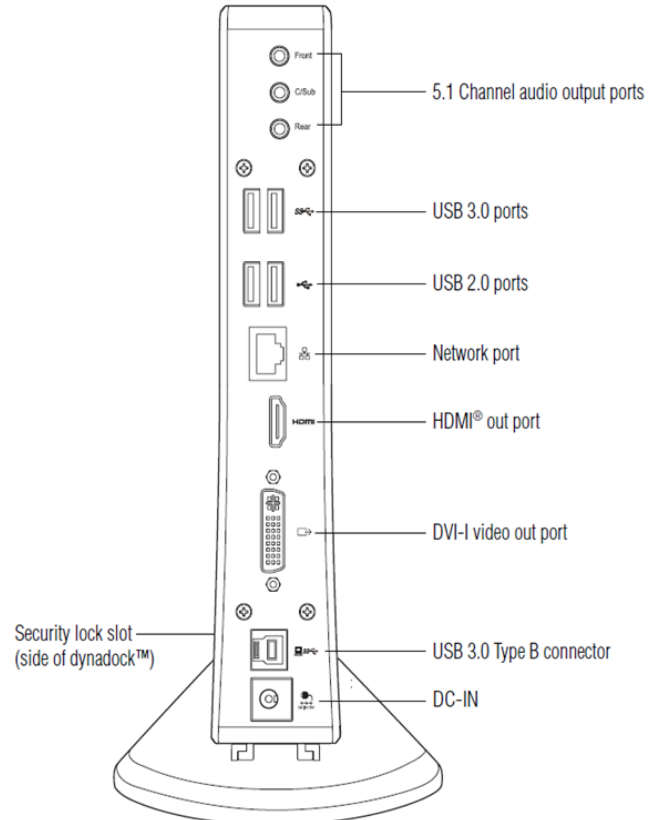

One USB cable connection to laptop enables all your devices

Product Specifications

Physical ports/indicators on the dynadock™ U3.0:

FRONT Panel	BACK Panel	SIDE Panel
• Power Light • USB Status Light • Two (2) “Always On” USB 3.0 ports (Sleep & Charge) • 3.5mm Line in (for microphone/headset) • 3.5mm Line out (for headphone/headset/speakers)	• Three (3) 3.5mm Line out (for 5.1 surround sound speakers) • Two (2) USB 3.0 ports • Two (2) USB 2.0 ports • Gigabit Ethernet/Network port • HDMI™ out port • DVI-I out port (DVI to VGA adapter included) • USB 3.0 Connector (to PC) • DC in (for power)	• Security Lock Slot
• Video resolution up to 2048 x 1152, 16/32-bit color • Safety/EMC Standards Approvals ○ FCC, cUL, C-Tick, NOM/NYCE, IRAM • Compliance ○ Compatible with Windows® 7, DisplayLink Certified, RoHS compliant, Toshiba Green Procurement Requirements		

Back view