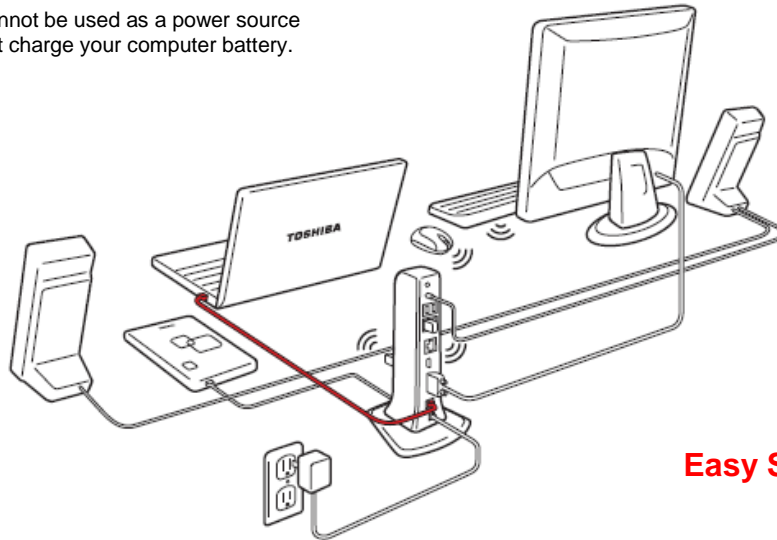

- Power requirements: Input: AC 100-240V

Part Information

Part Number:	PA3927U-1PRP	Product Dimensions (without base plate):	47 mm (W) x 77 mm (D) x 228 mm (H) 1.8" x 3.0" x 8.9"
Product name:	dynadock™ U3.0 universal USB 3.0 docking station with dual HD video for all Windows® based computers	Product Dimensions with base plate:	114 mm (W) x 130 mm (D) x 236 mm (H) 4.5" x 5.1" x 9.3"
Color:	Black	Product weight with base:	530g / 1 lbs. 3 oz.
MSRP:	$179.99	Package dimensions:	205 mm x 297 mm x 100mm 8.1" x 11.7" x 4.0"
Status:	Available from January 2012	Package weight:	1400g / 3 lbs.
Warranty:	One (1) Year Standard Limited	UPC:	883974669882
Operating System:	Microsoft® Windows® XP, Windows Vista®, Windows® 7	Country of origin:	China
Compatible with:	Any Windows®-based computer with a USB 3.0 or 2.0 port		
Package Contents:	dynadock U3.0, base plate, USB 3.0 cable, AC adapter and power cord, DVI to VGA adapter, CD (user's manual, install drivers, warranty information), quick start guide		

Toshiba recommends that you keep your dynadock™ up-to-date by visiting www.support.toshiba.com periodically to download updated software drivers.

Note: This docking station cannot be used as a power source for your computer and will not charge your computer battery.

Easy Setup