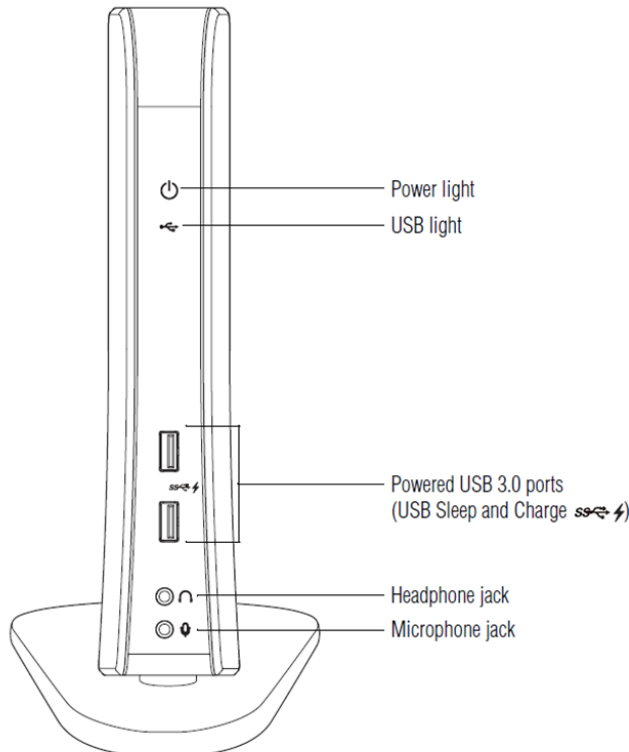

Product Specifications

Physical ports/indicators on the dynadock™ U3.0:

FRONT Panel	BACK Panel	SIDE Panel
• Power Light • USB Status Light • Two (2) “Always On” USB 3.0 ports (Sleep & Charge) • 3.5mm Line in (for microphone/headset) • 3.5mm Line out (for headphone/headset/speakers)	• Three (3) 3.5mm Line out (for 5.1 surround sound speakers) • Two (2) USB 3.0 ports • Two (2) USB 2.0 ports • Gigabit Ethernet/Network port • HDMI™ out port • DVI-I out port (DVI to VGA adapter included) • USB 3.0 Connector (to PC) • DC in (for power)	• Security Lock Slot
• Video resolution up to 2048 x 1152, 16/32-bit color • Safety/EMC Standards Approvals ○ FCC, cUL, C-Tick, NOM/NYCE, IRAM • Compliance ○ Compatible with Windows® 7, DisplayLink Certified, RoHS compliant, Toshiba Green Procurement Requirements		

Front view