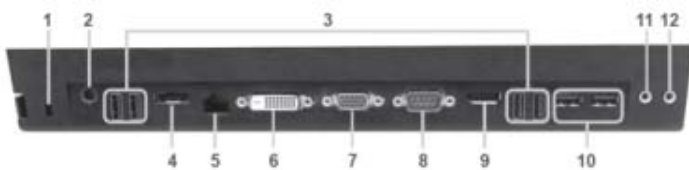

Plenty of connectivity to go with high-performance portability

Make your life easier with a Samsung docking station. No matter where you go with your laptop, you can connect all of your peripherals with a selection of ports Mic., headphone, 4xUSB 2.0, 2xUSB 3.0, eSATA, Serial, DVI, VGA, LAN, PS/2, and DC-in. You'll enjoy the expanded connectivity and stay organized by reducing cable clutter.

Designed exclusively for use with Samsung Business Note PC - you can easily connect all of your peripherals such as a monitor, mouse, keyboard, printer, network cable and power adapter.