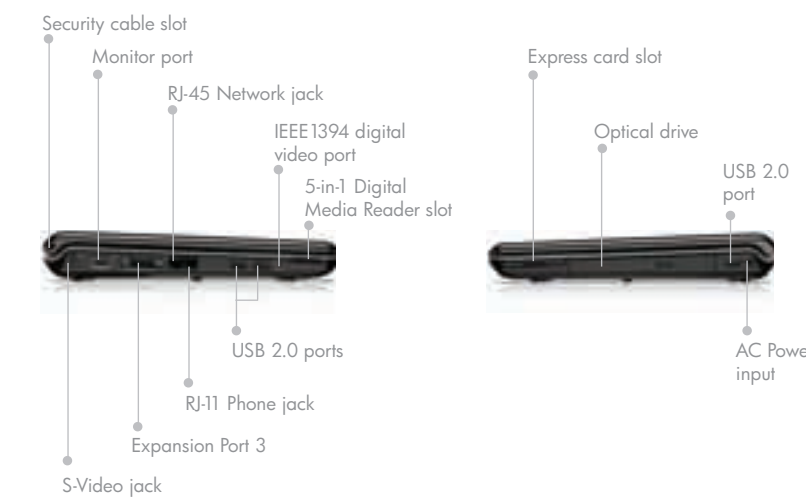

HP recommends Windows Vista™ Home Premium

has arrived!

The HP Pavilion dv6300 series Entertainment Notebook PC rewards you with stunning entertainment features and amazing duo core performance – all in a stylish and highly mobile chassis. With optional HP BrightView technology, the 15.4-inch screen comes to life. Allied with the omni-directional microphones and optional Nvidia discrete graphics, gaming performance is spectacular too. It also integrates one-touch media access with HP QuickPlay, high performance Altec Lansing speakers, and dual headphone jacks support, for a full-featured entertainment experience. Not to mention, Intel® Core™ 2 Duo processor and Windows Vista™ operating system, for superb response and enhanced multi-tasking ability. With the HP Pavilion dv6300 series Entertainment Notebook PC, mobile digital entertainment has truly come of age.

HP Pavilion dv6300 series Entertainment Notebook

HP recommends Windows Vista™ Home Premium

Specifications*

HP Pavilion dv6300 Accessories

HP x33000 notebook expansion base
Enjoy the comfort of a desktop experience with the convenience of a notebook.

HP Notebook QuickDock
Stay connected to everything—power, peripherals, entertainment and Network—with a single cable*. Say hi to a cleaner and neater work area with the HP QuickDock that works right out of the box.

* When using a notebook that requires the Expansion Accessory adapter, the monitor must be connected directly to the notebook's VGA port.

HP 12-cell and 6-cell battery
Double your battery life and do more on the go. With the extended battery performance in your bag, you will always be prepared for anything.

YOUR TICKET TO GREAT ENTERTAINMENT ANYWHERE.

HP Pavilion dv6300 series
Entertainment Notebook PC