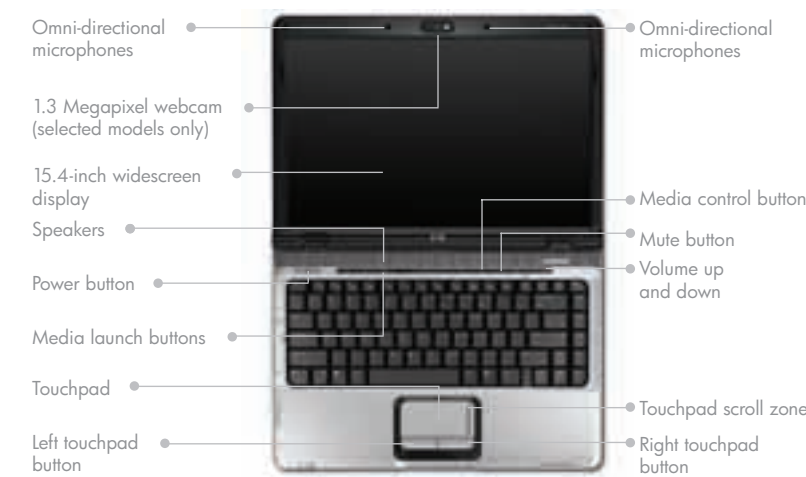

HP recommends Windows Vista™ Home Premium

has arrived!

The HP Pavilion dv6300 series Entertainment Notebook PC rewards you with stunning entertainment features and amazing duo core performance – all in a stylish and highly mobile chassis. With optional HP BrightView technology, the 15.4-inch screen comes to life. Allied with the omni-directional microphones and optional Nvidia discrete graphics, gaming performance is spectacular too. It also integrates one-touch media access with HP QuickPlay, high performance Altec Lansing speakers, and dual headphone jacks support, for a full-featured entertainment experience. Not to mention, Intel® Core™ 2 Duo processor and Windows Vista™ operating system, for superb response and enhanced multi-tasking ability. With the HP Pavilion dv6300 series Entertainment Notebook PC, mobile digital entertainment has truly come of age.

HP Pavilion dv6300 series Entertainment Notebook

HP recommends Windows Vista™ Home Premium

Specifications*

HP Pavilion dv6300 Accessories

HP x33000 notebook expansion base
Enjoy the comfort of a desktop experience with the convenience of a notebook.

HP Notebook QuickDock
Stay connected to everything—power, peripherals, entertainment and Network—with a single cable*. Say hi to a cleaner and neater work area with the HP QuickDock that works right out of the box.

* When using a notebook that requires the Expansion Accessory adapter, the monitor must be connected directly to the notebook's VGA port.

HP 12-cell and 6-cell battery
Double your battery life and do more on the go. With the extended battery performance in your bag, you will always be prepared for anything.

YOUR TICKET TO GREAT ENTERTAINMENT ANYWHERE.

HP Pavilion dv6300 series
Entertainment Notebook PC