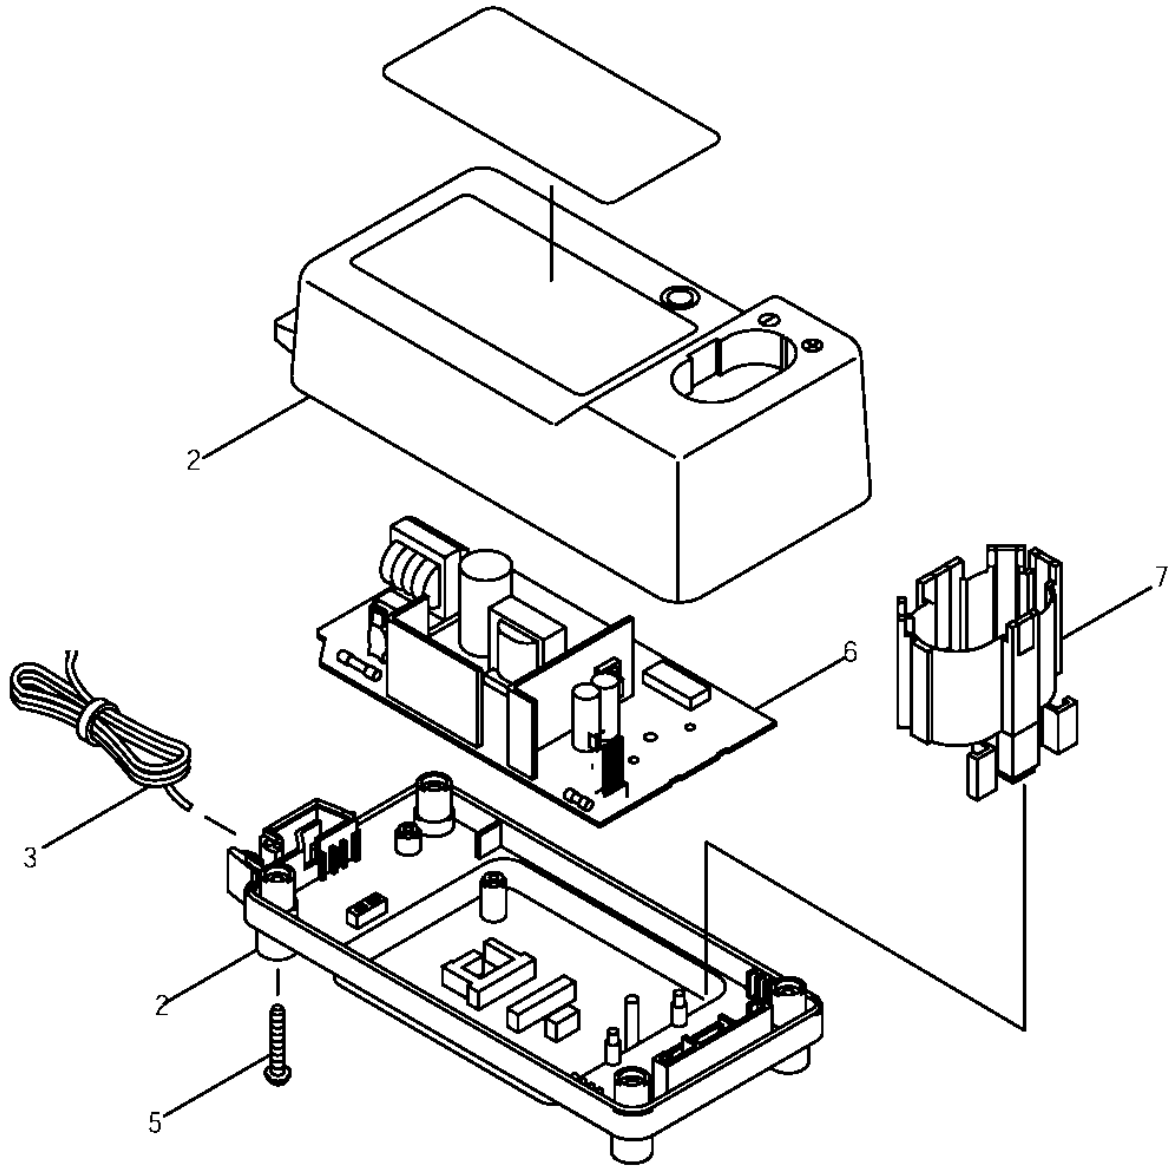

12V CHARGER 7.2V-18V/1.3 - 3.0AH

Model DC1822

Model No	DC1822
Part No.	DC1822
Power Source	12V Automotive Cigarette Lighter
Battery	For Ni-Cad & Ni-MH 1.3 ~ 3.0Ah & 7.2V ~ 18V Batteries
Tool Model No.	For all 7.2V ~ 18V Cartridge Battery Tool Models

Item No.	Part No.	No. Used	Description
2	183443-2	1	Charger Case Set (Includes 415917-8 - Acrylic Pin 6)
3	667812-0	1	Cord with Plug (Includes 652761-4 - Fuse)
5	265999-8	4	Tapping Screw 4X25
6	631451-2	1	Circuit Board (Includes (652763-0 - Fuse)
7	417885-1	1	Battery Box