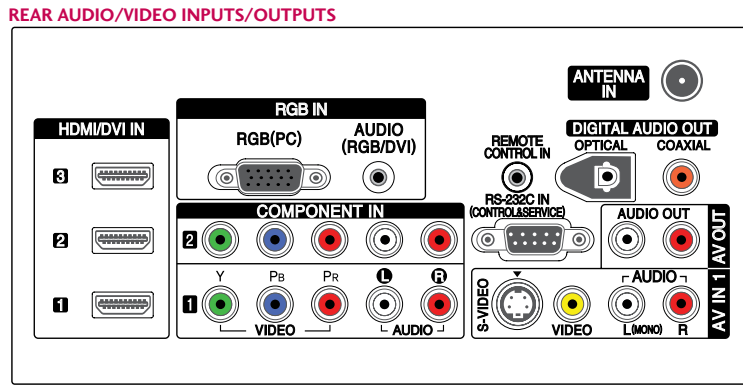

REAR AUDIO/VIDEO INPUTS/OUTPUTS

RF In (Antenna/Cable)	1
L/R Audio/Composite Video In	1
L/R Audio Out	1

REAR AUDIO/VIDEO INPUTS/OUTPUTS (CONTINUED)

S-Video In	1
HD Component Video In (Y,Pb,Pr) + L/R Audio	2
Digital Audio Out	2 (1 Coaxial/1 Optical)
HDMI/HDPCP Input	3
RGB In (D-Sub 15pin) - PC	1
PC Audio Input	1
RS-232c In (Control/Service)	1
Remote Control In (IR)	1

SIDE AUDIO/VIDEO INPUTS/OUTPUTS

L/R Audio/Composite Video In	1
S-Video In	1
USB In (Music, Photos Only)	1 (JPEG,/MP3)

CABINET/ACCESSORIES

Cabinet Style	Table Top
Cabinet Color	Gloss Black
Remote Control Type	Universal
VESA® Compatible (W x H)	600mm x 400mm

POWER

Consumption (Typical)	165 W
Stand-by Consumption	1 W
Energy Star Compliant	•

SPECIFICATIONS

Dimensions w/Out Stand (W x H x D)	36.5" x 25.0" x 3.5"
Weight w/Out Stand	35.9 lbs.
Dimensions w/Stand (W x H x D)	36.5" x 27.5" x 11.0"
Weight w/Stand	44.1 lbs.
Dimensions w/Packaging (W x H x D)	39.3" x 34.4" x 10.4"
Weight In Package	54.0 lbs.
UPC	719192171404
Warranty	1 Year Parts/Labor