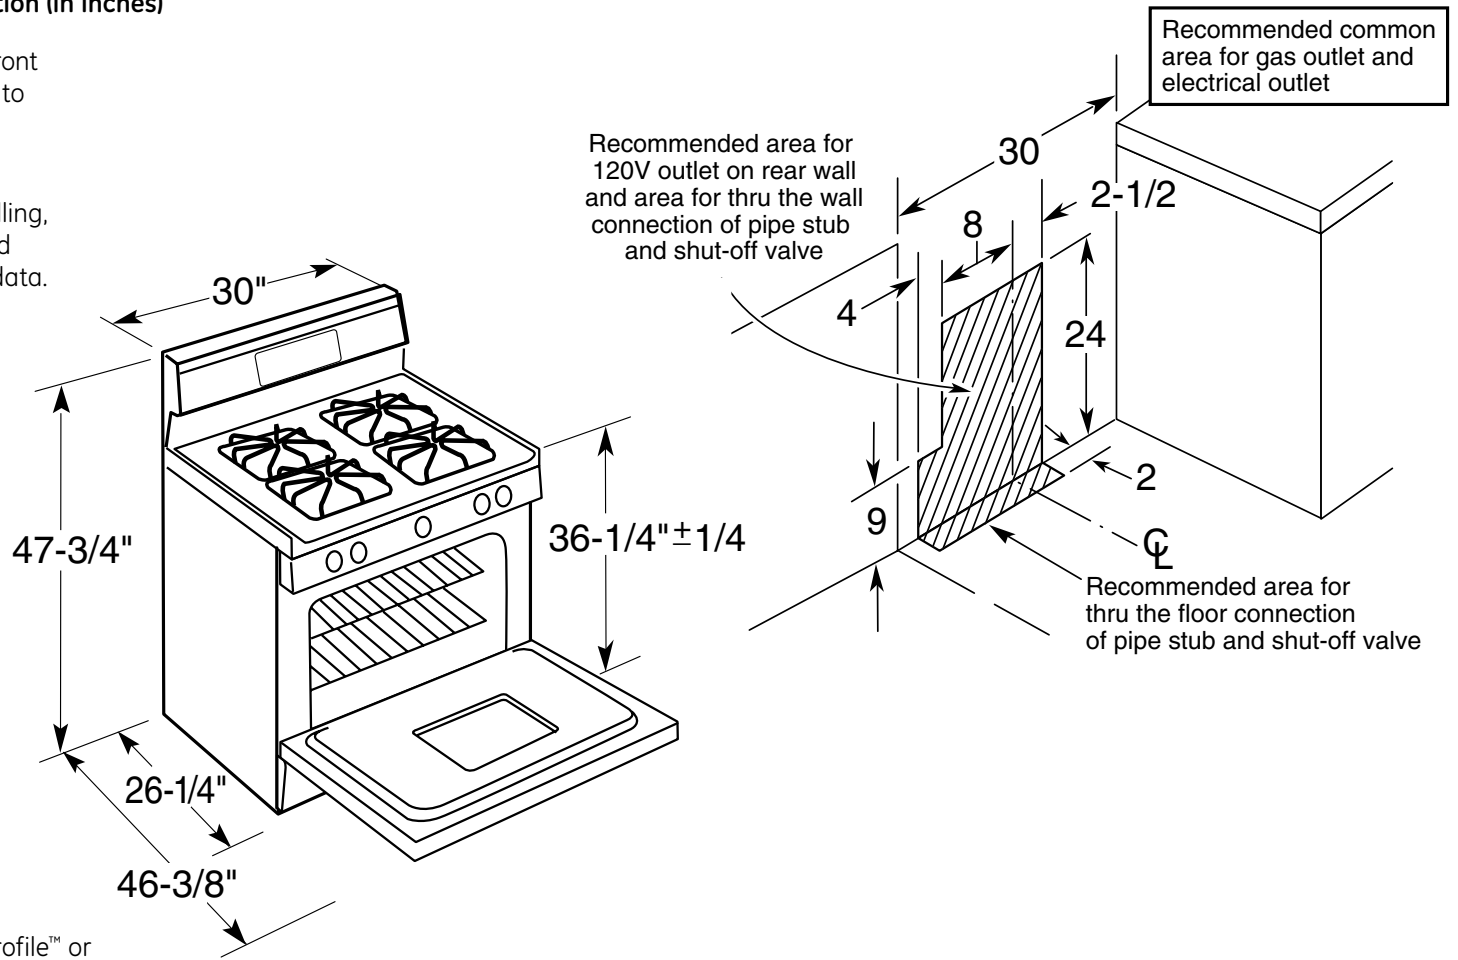

JGB908SEL

GE Profile™ 30" Free-Standing Self-Clean Gas Range

Dimensions and Installation Information (in inches)

Note: Dimension from the wall to the front of the closed door handle is 29". Depth to front edge of cooktop 25-1/4".

Electrical Rating: 120V, 60Hz, 9A

Installation Information: Before installing, consult installation instructions packed with product for current dimensional data.

For answers to your Monogram®, GE Profile™ or GE® appliance questions, visit our website at ge.com or call GE Answer Center® service, 800.626.2000.

imagination at work

Specification Created 4/06

230580