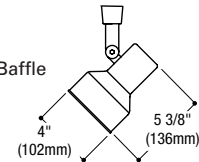

### LZR304 Step Cylinder with Baffle

**Finish:** White (P), Black (MB), White with White Baffle (P/W), Polished Brass (PB)

**Lamp:** 50W R20, 50W PAR20, 60W A19

Max. Extension:  
8 1/4" (210mm)