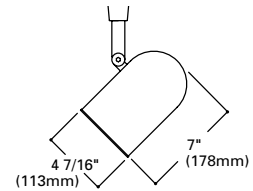

LZR302 Roundback with Baffle

Finish: White (P), Black (MB), White with White Baffle (P/W), Polished Brass (PB)

Lamp: 65W BR30, 75W R30, 75W PAR30, 100W BR25

Max. Extension:
10" (254mm)