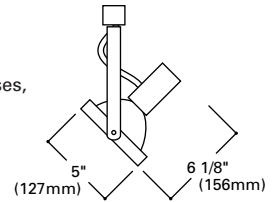

### LZR338 Lazer Gimbal Ring

**Finish:** White (P), Black (MB)

**Lamp:** 150W PAR38

**Accessories:** L1961 Barn Doors, L200 Series Color Filters/Lenses, L278 Accessory Clips

Max. Extension:  
10 1/4" (260mm)

### LZR301 Roundback with Baffle

**Finish:** White (P), Black (MB), White with White Baffle (P/W), Polished Brass (PB)

**Lamp:** 50W R20, 50W PAR20, 60W A19

Max. Extension:  
8 3/16" (208mm)

### LZR304 Step Cylinder with Baffle

**Finish:** White (P), Black (MB), White with White Baffle (P/W), Polished Brass (PB)

**Lamp:** 50W R20, 50W PAR20, 60W A19

Max. Extension:  
8 1/4" (210mm)