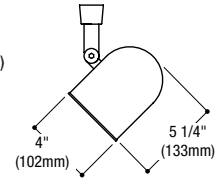

LZR301 Roundback with Baffle

Finish: White (P), Black (MB), White with White Baffle (P/W), Polished Brass (PB)

Lamp: 50W R20, 50W PAR20, 60W A19

Max. Extension:
8 3/16" (208mm)