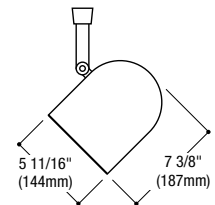

LZR303 Roundback with Baffle

Finish: White (P), Black (MB)

Lamp: 150W R40, 150W PAR38

Max. Extension:
11 13/16" (284mm)