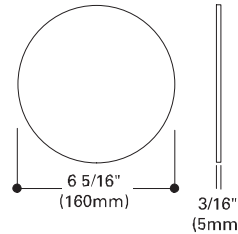

L300 Color Filters

L200 Series Optical Lenses

L1961 Barn Door Shutters required to hold lenses.

L210=Linear Spread Lens
L210 lens fans out light beam 55° - 27 1/2° each side of center

L215=Radial Spread Lens
L215 lens spreads light beam 30° in all directions - 15° on all sides of center

L250=Linear Spread Lens
L250 lens spreads light beam in one direction

L265=Prismatic Spread Lens
L265 Spreads light beam in all directions