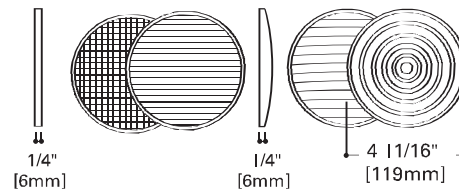

L1961 Barn Door Shutters required to hold lenses.

L210=Linear Spread Lens
L210 lens fans out light beam 55° - 27 1/2° each side of center

L215=Radial Spread Lens
L215 lens spreads light beam 30° in all directions - 15° on all sides of center

L250=Linear Spread Lens
L250 lens spreads light beam in one direction

L265=Prismatic Spread Lens
L265 Spreads light beam in all directions

L200 Optical Lenses

L275 Cube Cell Louver

4 3/4" OD (121mm). Black finish 1/2" cells for directing light and eliminating glare. Requires barn doors.