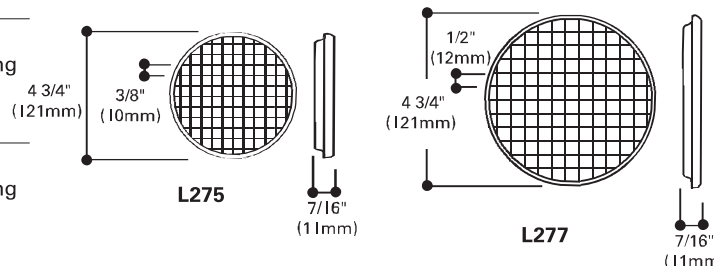

L1961 Barn Door Shutters required to hold lenses.

L210=Linear Spread Lens
L210 lens fans out light beam 55° - 27 1/2° each side of center

L215=Radial Spread Lens
L215 lens spreads light beam 30° in all directions - 15° on all sides of center

L250=Linear Spread Lens
L250 lens spreads light beam in one direction

L265=Prismatic Spread Lens
L265 Spreads light beam in all directions

L200 Optical Lenses

L275 Cube Cell Louver

4 3/4" OD (121mm). Black finish 1/2" cells for directing light and eliminating glare. Requires barn doors.

L277 Cube Cell Louver
6 1/4" OD (159mm). Black finish 1/2" cells for directing light and eliminating glare. Requires barn doors.

Cube Louvers

Note: Specifications and Dimensions subject to change without notice.