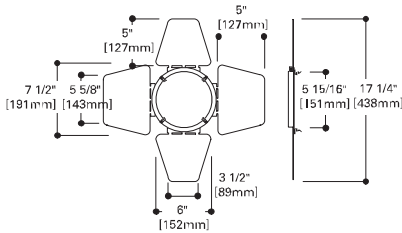

ACCESSORIES

Barn Door Shutters

L1964=Barn Door Shutters for L4012. Barn door is designed to clamp onto lampholder. Barn Door Shutter allows use of filters and Louvers

L1971=Barn Door Shutters for L4010. Barn door is designed to clamp onto lampholder. Barn Door Shutter allows use of filters and Louvers.

L1972=Barn Door Shutters for L4011. Barn door is designed to clamp onto lampholder.

Color Code: MB

Color Code: MB

Color Code: MB

L1964