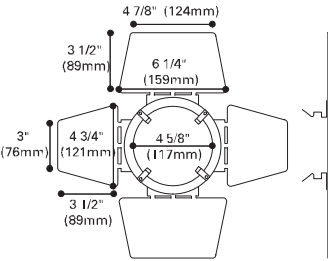

ACCESSORIES

Barn Door Shutters

L1964=Barn Door Shutters for L4012. Barn door is designed to clamp onto lampholder. Barn Door Shutter allows use of filters and Louvers

L1971=Barn Door Shutters for L4010. Barn door is designed to clamp onto lampholder. Barn Door Shutter allows use of filters and Louvers.

L1972=Barn Door Shutters for L4011. Barn door is designed to clamp onto lampholder.

Color Code: MB

Color Code: MB

Color Code: MB

L1972

L200 Series Color and UV Filters
4 11/16" (110mm)

Provides either a soft or intense hue to accent a lighting installation.

- L211=Medium Pink
- L221=Medium Blue
- L214=Ultraviolet Filter
- L241=Medium Green
- L220=Daylight Blue

L300 Series Color and UV Filters
6 5/16" (160mm)

Can be used with L4012 lampholder when L1964 Barn door shutters are used. Provides either a soft or intense hue to accent a lighting situation.

- L312=Warm Red Color Filter
- L314=Ultraviolet Filter
- L320=Daylight Blue Color Filter
- L330=Straw Color filter
- L311=Medium Amber Color Filter
- L341=Medium Green Color Filter

L200 Series Optical Lenses

L1961 Barn Door Shutters required to hold lenses.

L210=Linear Spread Lens
L210 lens fans out light beam 55° - 27 1/2° each side of center

L215=Radial Spread Lens
L215 lens spreads light beam 30° in all directions - 15° on all sides of center

L250=Linear Spread Lens
L250 lens spreads light beam in one direction

L265=Prismatic Spread Lens
L265 Spreads light beam in all directions

L275 Cube Cell Louver

4 3/4" OD (121mm). Black finish 1/2" cells for directing light and eliminating glare. Requires barn doors.

L277 Cube Cell Louver
6 1/4" OD (159mm). Black finish 1/2" cells for directing light and eliminating glare. Requires barn doors.

Note: Specifications and Dimensions subject to change without notice.