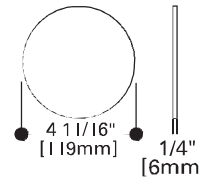

L200 Color Filters

L300 Series Color and UV Filters
6 5/16" (160mm)

Can be used with L4012 lampholder when L1964 Barn door shutters are used. Provides either a soft or intense hue to accent a lighting situation.

- L312=Warm Red Color Filter
- L314=Ultraviolet Filter
- L320=Daylight Blue Color Filter
- L330=Straw Color filter
- L311=Medium Amber Color Filter
- L341=Medium Green Color Filter