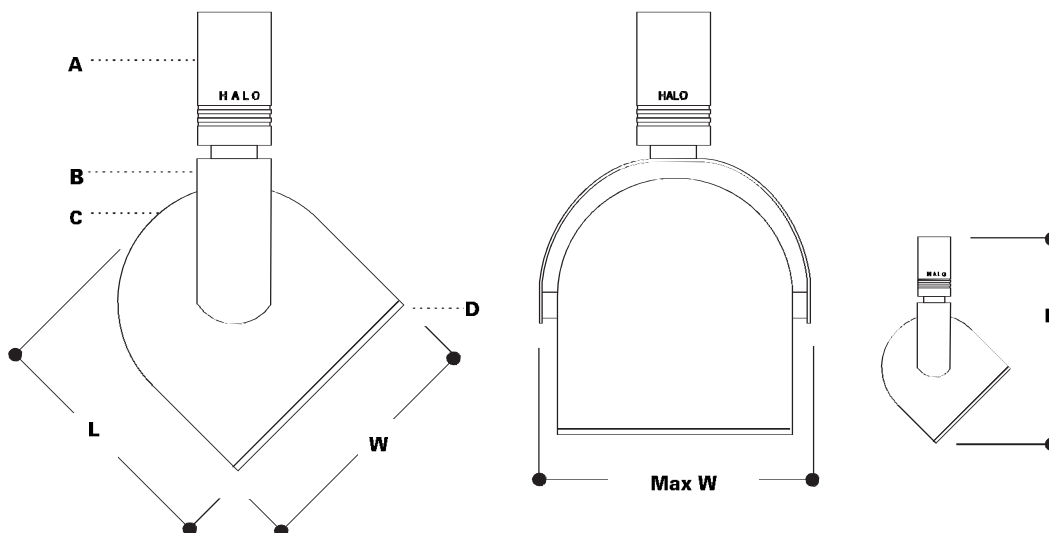

DESCRIPTION

Roundback lampholders. Available in white or black finish. White lampholder available with white baffle. Uniform deep plug box allows line voltage and low voltage (L4019) fixtures to blend together in an installation. For use with Halo and Lazer-by-Halo track systems.

Catalog #	Type
Project	
Comments	
Prepared by	Date

SPECIFICATION FEATURES

A...Electrical Quick Lock Adapter/Transformer

Polycarbonate casing. Attaches electrically and mechanically anywhere along Power-Trac. Visual polarity line assures proper grounding. Two position conductor allows use in single circuit and either circuit of two circuit track.

B...Yoke

Yoke allows lampholder to rotate horizontally 358° for maximum aiming adjustability.

C... Lampholder Housing

Roundback style housing with black Coilex baffle.

D... Lampholder Housing

Roundback style housing with black Coilex baffle.

Listings

UL listed and CSA certified for use with Halo and Lazer-by-Halo track and track systems.

L4010