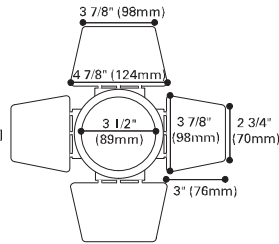

ACCESSORIES

Barn Door Shutters

L1964=Barn Door Shutters for L4012. Barn door is designed to clamp onto lampholder. Barn Door Shutter allows use of filters and Louvers

L1971=Barn Door Shutters for L4010. Barn door is designed to clamp onto lampholder. Barn Door Shutter allows use of filters and Louvers.

L1972=Barn Door Shutters for L4011. Barn door is designed to clamp onto lampholder.

Color Code: MB

Color Code: MB

Color Code: MB

L1971

L200 Series Color and UV Filters
4 11/16" (110mm)

Provides either a soft or intense hue to accent a lighting installation.

- L211=Medium Pink
- L221=Medium Blue
- L214=Ultraviolet Filter
- L241=Medium Green
- L220=Daylight Blue

L300 Series Color and UV Filters
6 5/16" (160mm)

Can be used with L4012 lampholder when L1964 Barn door shutters are used. Provides either a soft or intense hue to accent a lighting situation.

- L312=Warm Red Color Filter
- L314=Ultraviolet Filter
- L320=Daylight Blue Color Filter
- L330=Straw Color filter
- L311=Medium Amber Color Filter
- L341=Medium Green Color Filter

L200 Series Optical Lenses

L1961 Barn Door Shutters required to hold lenses.

L210=Linear Spread Lens
L210 lens fans out light beam 55° - 27 1/2° each side of center

L215=Radial Spread Lens
L215 lens spreads light beam 30° in all directions - 15° on all sides of center

L250=Linear Spread Lens
L250 lens spreads light beam in one direction

L265=Prismatic Spread Lens
L265 Spreads light beam in all directions

L275 Cube Cell Louver

4 3/4" OD (121mm). Black finish 1/2" cells for directing light and eliminating glare. Requires barn doors.

L277 Cube Cell Louver
6 1/4" OD (159mm). Black finish 1/2" cells for directing light and eliminating glare. Requires barn doors.

Note: Specifications and Dimensions subject to change without notice.