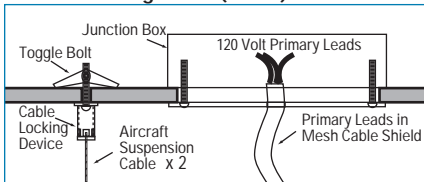

COMBOLIGHT® GALLERIA Series • CGSV - CGCV

TWO (2) Light Vertical Suspended
Grid Configuration "A" • Lamp Groups 1, 2 & 3
Line Voltage or Low Voltage for Remote Transformer

Catalog #

Type

Project

Cable Mounting Detail (CGSV)

Stem Mounting Detail (CGCV)

DESCRIPTION:

A vertically suspended, grid style multi-lamp fixture. Can be suspended with cable or .375" diameter pipe stem.

CONSTRUCTION:

All aluminum construction. Grid is made of .75" square aluminum tubing with .062" wall thickness.

LAMP ASSEMBLY:

Two lamps mounted in adjustable double gimbal lamp holders. Dual axis 90° x 90° locking adjustability.

ELECTRICAL:

Low voltage models are wired for use with remote transformers. For integral transformers, see spec sheets for model number CGSVI or CGCVI. For Metal Halide see spec sheets for models CGSVM or CGCVM. Dimmable.