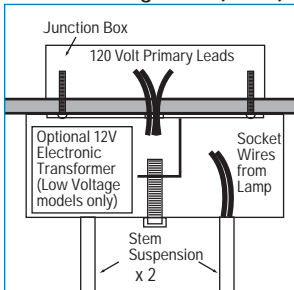

COMBOLIGHT® GALLERIA Series • CGSV - CGCV

TWO (2) Light Vertical Suspended
Grid Configuration "A" • Lamp Groups 1, 2 & 3
Line Voltage or Low Voltage for Remote Transformer

Catalog #

Type

Project

Cable Mounting Detail (CGSV)

Stem Mounting Detail (CGCV)

DESCRIPTION:

A vertically suspended, grid style multi-lamp fixture. Can be suspended with cable or .375" diameter pipe stem.

CONSTRUCTION:

All aluminum construction. Grid is made of .75" square aluminum tubing with .062" wall thickness.

LAMP ASSEMBLY:

Two lamps mounted in adjustable double gimbal lamp holders. Dual axis 90° x 90° locking adjustability.

ELECTRICAL:

Low voltage models are wired for use with remote transformers. For integral transformers, see spec sheets for model number CGSVI or CGCVI. For Metal Halide see spec sheets for models CGSVM or CGCVM. Dimmable.