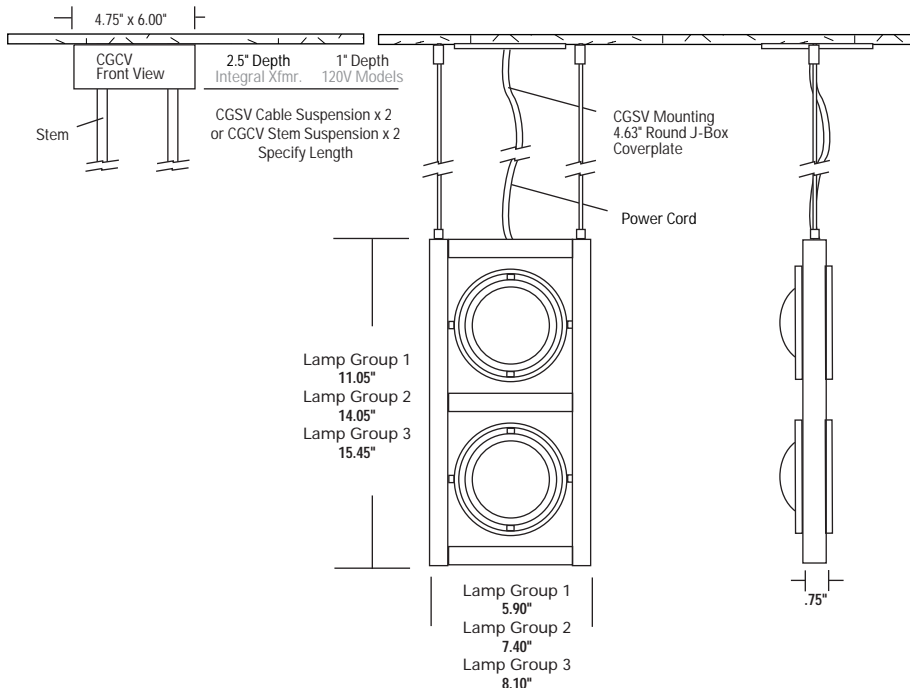

COMBOLIGHT® GALLERIA Series • CGSV - CGCV

TWO (2) Light Vertical Suspended
Grid Configuration "A" • Lamp Groups 1, 2 & 3
Line Voltage or Low Voltage for Remote Transformer

Catalog #

Type

Project

Cable Mounting Detail (CGSV)

Stem Mounting Detail (CGCV)

DESCRIPTION:

A vertically suspended, grid style multi-lamp fixture. Can be suspended with cable or .375" diameter pipe stem.

CONSTRUCTION:

All aluminum construction. Grid is made of .75" square aluminum tubing with .062" wall thickness.

LAMP ASSEMBLY:

Two lamps mounted in adjustable double gimbal lamp holders. Dual axis 90° x 90° locking adjustability.

ELECTRICAL:

Low voltage models are wired for use with remote transformers. For integral transformers, see spec sheets for model number CGSVI or CGCVI. For Metal Halide see spec sheets for models CGSVM or CGCVM. Dimmable.