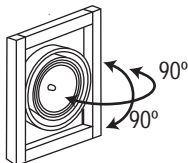

Adjustable double gimbal lamp holder accepts up to two optical accessories

ALL RSA COMBOLIGHT PRODUCTS ARE MADE IN THE U.S.A.

Label: UL, CSA and New York Calendar

This sheet represents a standard configuration. Custom configurations are available with Galleria fixtures. Consult RSA for details.

Optional Accessories - Details on Other Side