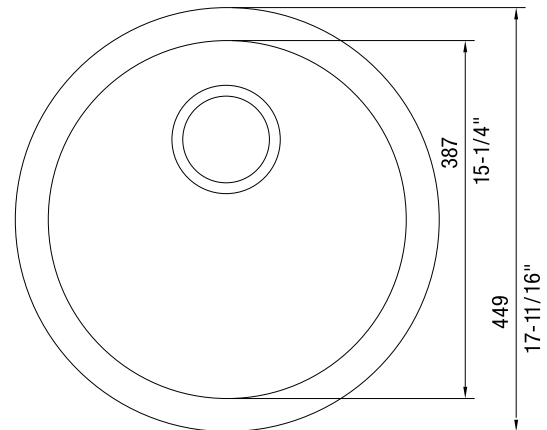

FEATURED MODEL

511-630 Biscuit, 6-5/8" bowl depth

ADDITIONAL MODELS

511-631 White, 6-5/8" bowl depth

511-632 Anthracite, 6-5/8" bowl depth

511-633 Metallic Gray, 6-5/8" bowl depth

515-803 Café Brown, 6-5/8" bowl depth

PRODUCT SPECIFICATION

Drop-In/Undermount bar sink to be, 17-11/16" in diameter. Sink to be made from Silgranit® hard composite material. Sink to feature rear drain placement. Sink to be Blanco (Check one)

- Model 511-630 Model 511-631
 Model 511-632 Model 511-633
 Model 515-803

with bowl depth of 6-5/8".

- Biscuit 511-630
 White 511-631
 Anthracite 511-632
 Metallic Gray 511-633
 Café Brown 515-803

MODEL 511-633 Shown

NOMINAL DIMENSIONS

OVERALL	CUTOUT SIZE	BOWL DEPTH	DRAIN DIAMETER
17-11/16	16-15/16	6-5/8	3-1/2

DXF cutout templates available on our web site.

*Undermount template must be created by fabricator.

JOB INFORMATION