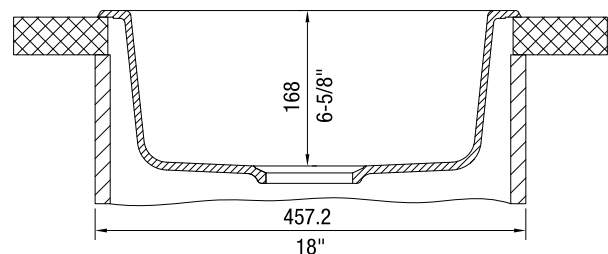

PRODUCT SPECIFICATION

Drop-In/Undermount bar sink to be, 17-11/16" in diameter. Sink to be made from Silgranit® hard composite material. Sink to feature rear drain placement. Sink to be Blanco (Check one)

- Model 511-630 Model 511-631
 Model 511-632 Model 511-633
 Model 515-803

with bowl depth of 6-5/8".

- Biscuit 511-630
 White 511-631
 Anthracite 511-632
 Metallic Gray 511-633
 Café Brown 515-803

MODEL 511-633 Shown

NOMINAL DIMENSIONS

OVERALL	CUTOUT SIZE	BOWL DEPTH	DRAIN DIAMETER
17-11/16	16-15/16	6-5/8	3-1/2

DXF cutout templates available on our web site.

*Undermount template must be created by fabricator.

JOB INFORMATION