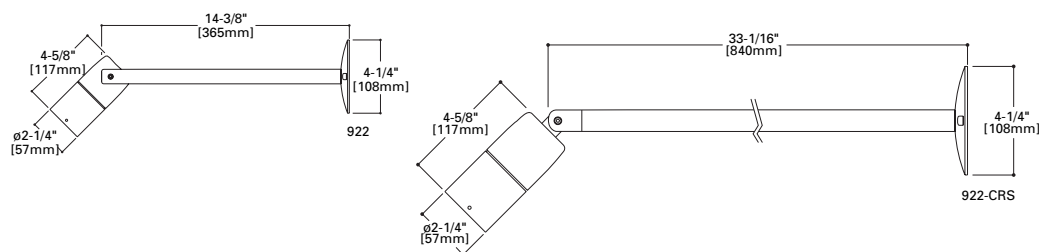

SAMPLE NUMBER: 920-50MR16-12-BK

MODEL	SOURCE	VOLTS	FINISH	OPTIONS
920	36" hook arm & mounting plate <i>Halogen</i> 50MR16 50W / MR16 / GU5.3 <i>12V remote transformer required - not included</i> <i>Lamp not included</i> <i>Mounting canopy w/ screws included</i>	12	<i>Painted</i> BK Black BZ Bronze CS City silver VE Verde WT White	HA24 24" hook arm in lieu of standard 36" arm HA30 30" hook arm in lieu of standard 36" arm

CAMBRIA 920

50W (max)
MR16 Halogen
Low Voltage (12V)

FEATURES

- Includes 36" hook arm & mounting plate
- Machined aluminum construction
- Stainless steel hardware
- S.P.S. Siphon Protection System
- Holds up to 3 optical accessories
- UL / cUL listed
- Three (3) year warranty

SAMPLE NUMBER: 922-50MR16-12-BK

MODEL	SOURCE	VOLTS	FINISH	OPTIONS
922	14-3/8" straight arm & mounting plate <i>Halogen</i> 50MR16 50W / MR16 / GU5.3 <i>12V remote transformer required - not included</i> <i>Lamp not included</i> <i>Mounting canopy w/ screws included</i>	12	<i>Painted</i> BK Black BZ Bronze CS City silver VE Verde WT White	SA24 24" straight arm in lieu of standard arm SA30 30" straight arm in lieu of standard arm SA36 36" straight arm in lieu of standard arm
922-CRS	33-1/16" arm, center rear swivel & mounting plate			

CAMBRIA 922

50W (max)
MR16 Halogen
Low Voltage (12V)

FEATURES

- Includes straight arm & mounting plate
- Machined aluminum construction
- Stainless steel hardware
- S.P.S. Siphon Protection System
- Holds up to 3 optical accessories
- UL / cUL listed
- Three (3) year warranty