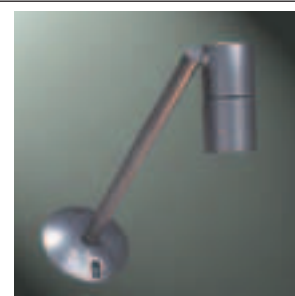

SAMPLE NUMBER: 920-50MR16-12-BK

MODEL	SOURCE	VOLTS	FINISH	OPTIONS
920	36" hook arm & mounting plate <i>Halogen</i> 50MR16 50W / MR16 / GU5.3 <i>12V remote transformer required - not included</i> <i>Lamp not included</i> <i>Mounting canopy w/ screws included</i>	12	<i>Painted</i> BK Black BZ Bronze CS City silver VE Verde WT White	HA24 24" hook arm in lieu of standard 36" arm HA30 30" hook arm in lieu of standard 36" arm

CAMBRIA 920

50W (max)
MR16 Halogen
Low Voltage (12V)

FEATURES

- Includes 36" hook arm & mounting plate
- Machined aluminum construction
- Stainless steel hardware
- S.P.S. Siphon Protection System
- Holds up to 3 optical accessories
- UL / cUL listed
- Three (3) year warranty

SAMPLE NUMBER: 922-50MR16-12-BK

MODEL	SOURCE	VOLTS	FINISH	OPTIONS
922	14-3/8" straight arm & mounting plate <i>Halogen</i> 50MR16 50W / MR16 / GU5.3 <i>12V remote transformer required - not included</i> <i>Lamp not included</i> <i>Mounting canopy w/ screws included</i>	12	<i>Painted</i> BK Black BZ Bronze CS City silver VE Verde WT White	SA24 24" straight arm in lieu of standard arm SA30 30" straight arm in lieu of standard arm SA36 36" straight arm in lieu of standard arm
922-CRS	33-1/16" arm, center rear swivel & mounting plate			

CAMBRIA 922

50W (max)
MR16 Halogen
Low Voltage (12V)

FEATURES

- Includes straight arm & mounting plate
- Machined aluminum construction
- Stainless steel hardware
- S.P.S. Siphon Protection System
- Holds up to 3 optical accessories
- UL / cUL listed
- Three (3) year warranty