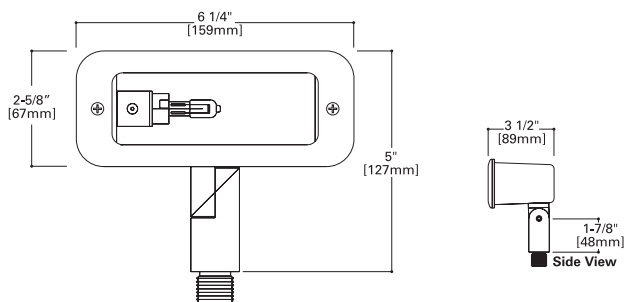

CAMBRIA 920

50W (max)
MR16 Halogen
Low Voltage (12V)

FEATURES

- Includes 36" hook arm & mounting plate
- Machined aluminum construction
- Stainless steel hardware
- S.P.S. Siphon Protection System
- Holds up to 3 optical accessories
- UL / cUL listed
- Three (3) year warranty

SAMPLE NUMBER: 922-50MR16-12-BK

MODEL	SOURCE	VOLTS	FINISH	OPTIONS
922	14-3/8" straight arm & mounting plate <i>Halogen</i> 50MR16 50W / MR16 / GU5.3 <i>12V remote transformer required - not included</i> <i>Lamp not included</i> <i>Mounting canopy w/ screws included</i>	12	<i>Painted</i> BK Black BZ Bronze CS City silver VE Verde WT White	SA24 24" straight arm in lieu of standard arm SA30 30" straight arm in lieu of standard arm SA36 36" straight arm in lieu of standard arm
922-CRS	33-1/16" arm, center rear swivel & mounting plate			

CAMBRIA 922

50W (max)
MR16 Halogen
Low Voltage (12V)

FEATURES

- Includes straight arm & mounting plate
- Machined aluminum construction
- Stainless steel hardware
- S.P.S. Siphon Protection System
- Holds up to 3 optical accessories
- UL / cUL listed
- Three (3) year warranty