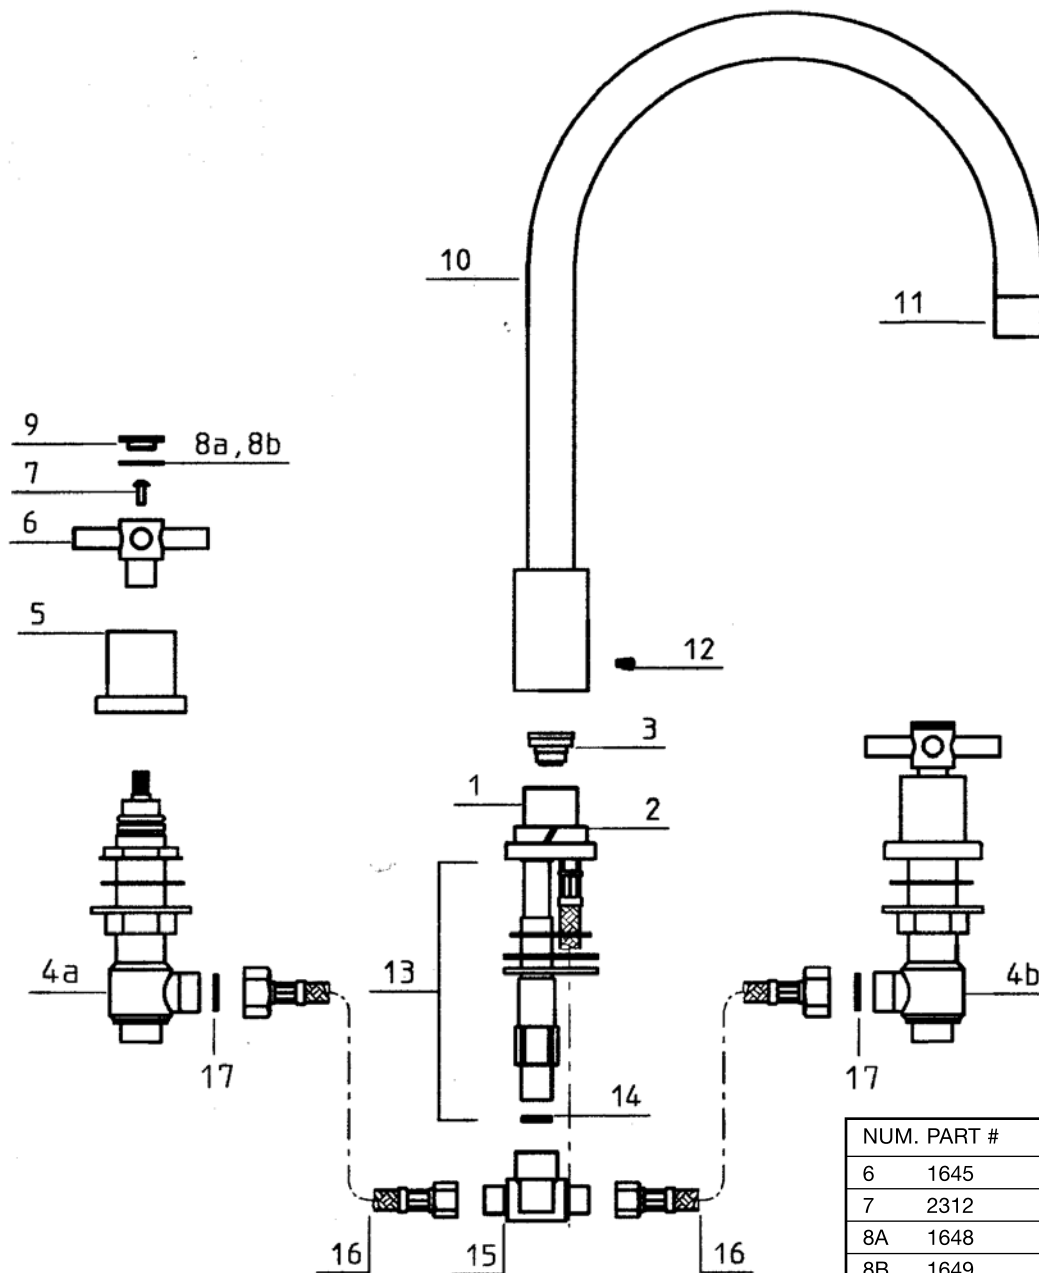

### PRODUCT SPECIFICATION

Kitchen faucet to include widespread cross handles with solid brass body and ceramic disc cartridge. Faucet dimensions to be as follows: Reach: 9-1/2"; Spout Height: 7-1/2". Hot and cold supply lines to be color coded. Reversible mounting hardware to adapt to thick or thin mounting surfaces. Kitchen faucet to be BLANCOMERIDIAN™ Widespread, Model 157-131-\_\_\_\_\_ in \_\_\_\_\_ finish.

### NOMINAL DIMENSIONS

MODEL	REACH	SPOUT HEIGHT	FAUCET HEIGHT
157-131	9-1/2	7-1/2	14-1/4

See next page for exploded parts drawing and parts list.

### MODEL 157-131

NUM. PART #	DESCRIPTION
1	4383 BASE
2	4385 TEFLON RING
3	2453 DIVERTER
4A	3665 HEAD WORK ASSY LEFT
4B	3664 HEAD WORK ASSY RIGHT
5	4384 COVER

NUM. PART #	DESCRIPTION
6	1645 LEVER
7	2312 SCREW
8A	1648 RED RING
8B	1649 BLUE RING
9	1647 BUTTON
10	1-4382 SPOUT ASSY
11	1-4359 AERATOR SET
12	4058 SCREW
13	1-3548 MOUNTING NUT ASSY
14	14.5X8.5X2.5 RUBBER WASHER
15	1026 T-FITTING
16	1028 HOSE
17	18.5X11.9X1.5 FIBER WASHER