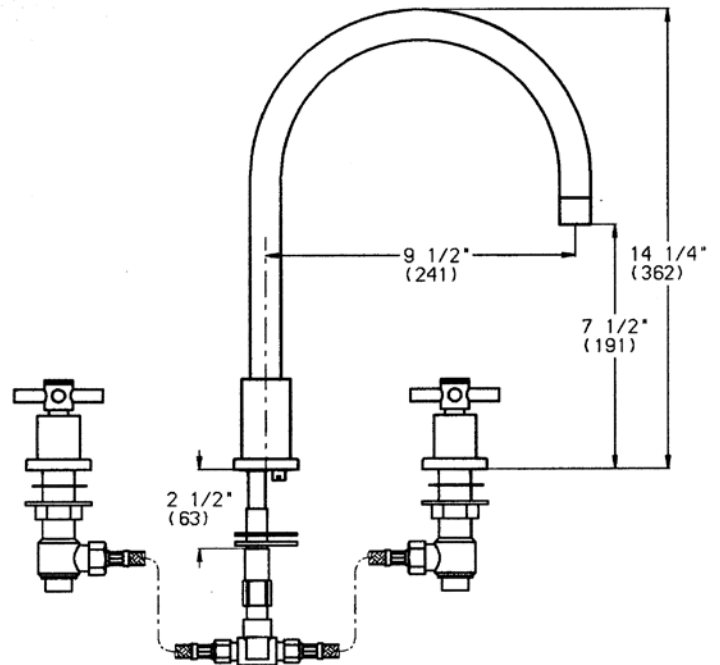

### FEATURES

- Solid brass body
- Ceramic disc cartridge
- Color coded hot & cold supply lines
- Reversible mounting hardware adapts to thick or thin mounting surfaces
- 2.2 G.P.M. flow rate
- Installation in a 1-3/8" hole

### PRODUCT SPECIFICATION

Kitchen faucet to include widespread cross handles with solid brass body and ceramic disc cartridge. Faucet dimensions to be as follows: Reach: 9-1/2"; Spout Height: 7-1/2". Hot and cold supply lines to be color coded. Reversible mounting hardware to adapt to thick or thin mounting surfaces. Kitchen faucet to be BLANCOMERIDIAN™ Widespread, Model 157-131-\_\_\_\_\_ in \_\_\_\_\_ finish.

### NOMINAL DIMENSIONS

MODEL	REACH	SPOUT HEIGHT	FAUCET HEIGHT
157-131	9-1/2	7-1/2	14-1/4

See next page for exploded parts drawing and parts list.

### MODEL 157-131

NUM. PART #	DESCRIPTION
1	4383 BASE
2	4385 TEFLON RING
3	2453 DIVERTER
4A	3665 HEAD WORK ASSY LEFT
4B	3664 HEAD WORK ASSY RIGHT
5	4384 COVER

NUM. PART #	DESCRIPTION
6	1645 LEVER
7	2312 SCREW
8A	1648 RED RING
8B	1649 BLUE RING
9	1647 BUTTON
10	1-4382 SPOUT ASSY
11	1-4359 AERATOR SET
12	4058 SCREW
13	1-3548 MOUNTING NUT ASSY
14	14.5X8.5X2.5 RUBBER WASHER
15	1026 T-FITTING
16	1028 HOSE
17	18.5X11.9X1.5 FIBER WASHER